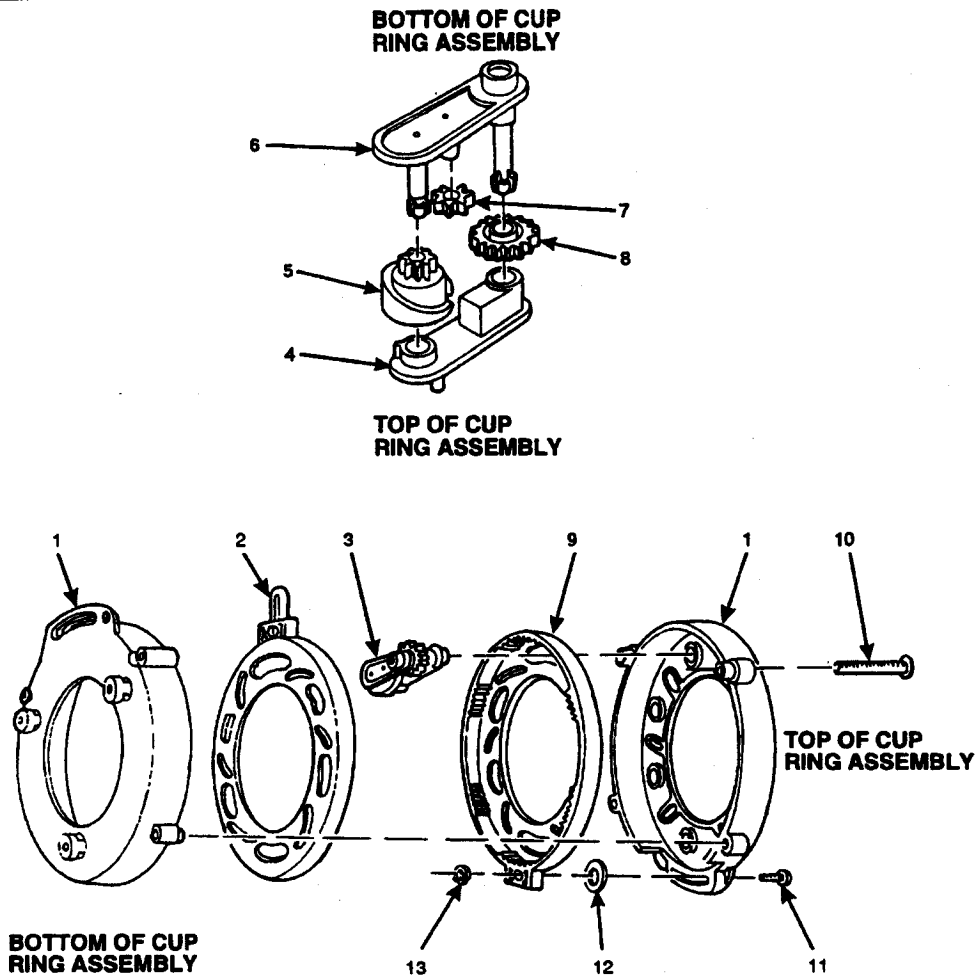

Hot Drink Center Parts Manual

THE ILLUSTRATED PARTS BREAKDOWN

This manual contains the parts breakdown for each assembly of the Hot Drink Center merchandiser. Each illustration shows an exploded view with index numbers. These numbers correspond with the numbers in the parts list table column headed INDEX. The PART NUMBER column lists the part number of each part or assembly. The DESCRIPTION column lists the identifying name of each part or assembly, and whether it is used by one or more countries:

NOTE

Some international parts may not be shown on illustrations due to close similarity with their domestic equivalent.

HOW TO USE THE PARTS LIST

1. Use the Table of Contents or the Alphabetic Index of Major Assemblies to find the figure which contains the part or assembly you are interested in.
2. Go to that figure, locate the part or assembly, and note its index number.
3. Find the index number in the parts list table, then read across for a complete description.

Hot Drink Center Parts Manual

TABLE 7-4. CUP RING ASSEMBLY

INDEX	PART NUMBER	DESCRIPTION	QTY.
-	3143005	CUP RING ASSEMBLY (5 OZ. TO 12 OZ.)	REF
1	3143006	HOUSING - CUP RING	2
2	3143007	GEAR - INTERNAL	1
3	3143130	CAM AND GEAR ASSEMBLY (INCLUDES INDEX NUMBERS 4 THROUGH 8)	6
4	3143017	RETAINER - CAM	1
5	3143129	CAM - CUP	1
6	3143013	ARM - CAM	1
7	3143015	GEAR - 10 TOOTH	1
8	3143016	GEAR - 18 TOOTH	1
9	3143008	GEAR - INTERNAL - ADJUSTER	1
10	3143010	SCREW - #8-16 X 1.12 PHS	4
11	3143009	SCREW - #8-32 X .50 PHS	1
12	3143011	NUT - #8-32 SELF LOCKING	1
13	6114121	WASHER ROLLER	1

Figure 7-4. Cup Ring Assembly

Hot Drink Center Parts Manual

TABLE 7-5. ACTUATOR ASSEMBLY - CUP RING

INDEX	PART NUMBER	DESCRIPTION	QTY.
-	6233031	ACTUATOR ASSEMBLY - CUP RING	REF
1	1451097	SCREW - #8-32 X .31 HEX HD T.F. - BLACK	2
2	6233040	RAMP - ACTUATOR	1
3	6233009	CAM - ACTUATOR	1
4	6233032	ACTUATOR - CUP RING	1