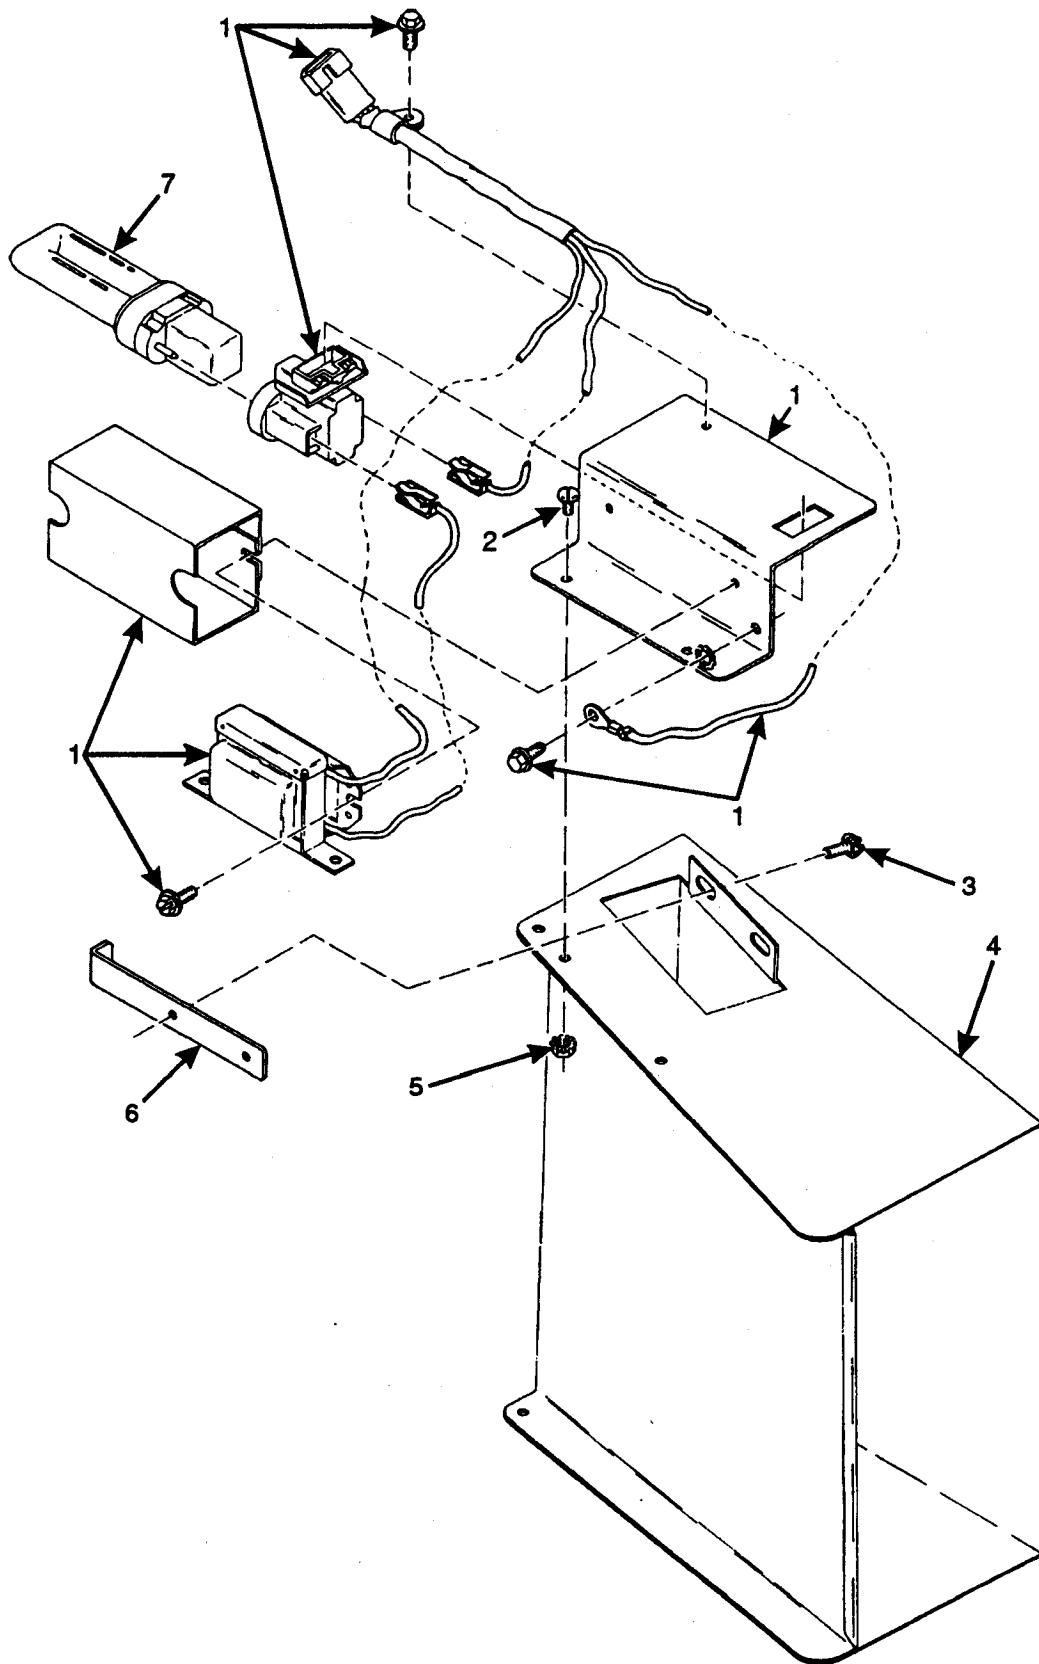

Hot Drink Center Parts Manual

Figure 24-1. Dual Bean Window Assembly

Hot Drink Center Parts Manual

TABLE 24-1. DUAL BEAN WINDOW ASSEMBLY

INDEX	PART NUMBER	DESCRIPTION	QTY.
-	6237519	DUAL BEAN WINDOW ASSEMBLY - FINAL	REF
1	6237514	BRACKET AND BALLAST ASSEMBLY (SHOWN EXPLODED FOR CLARITY)	1
2	9900118	SCREW, #8-32 X 3/8 PHS	2
3	3157060	SCREW, #8-32 X .31 HEX W/HD SLOTTED	2
4	6237530	BEAN WINDOW ASSEMBLY - DUAL	1
5	9900081	NUT, #8-32 KEPS ZINC PLATE	2
6	6237512	STOP - BEAN WINDOW	1
7	6222011	TWIN TUBE - FLUORESCENT LAMP	1