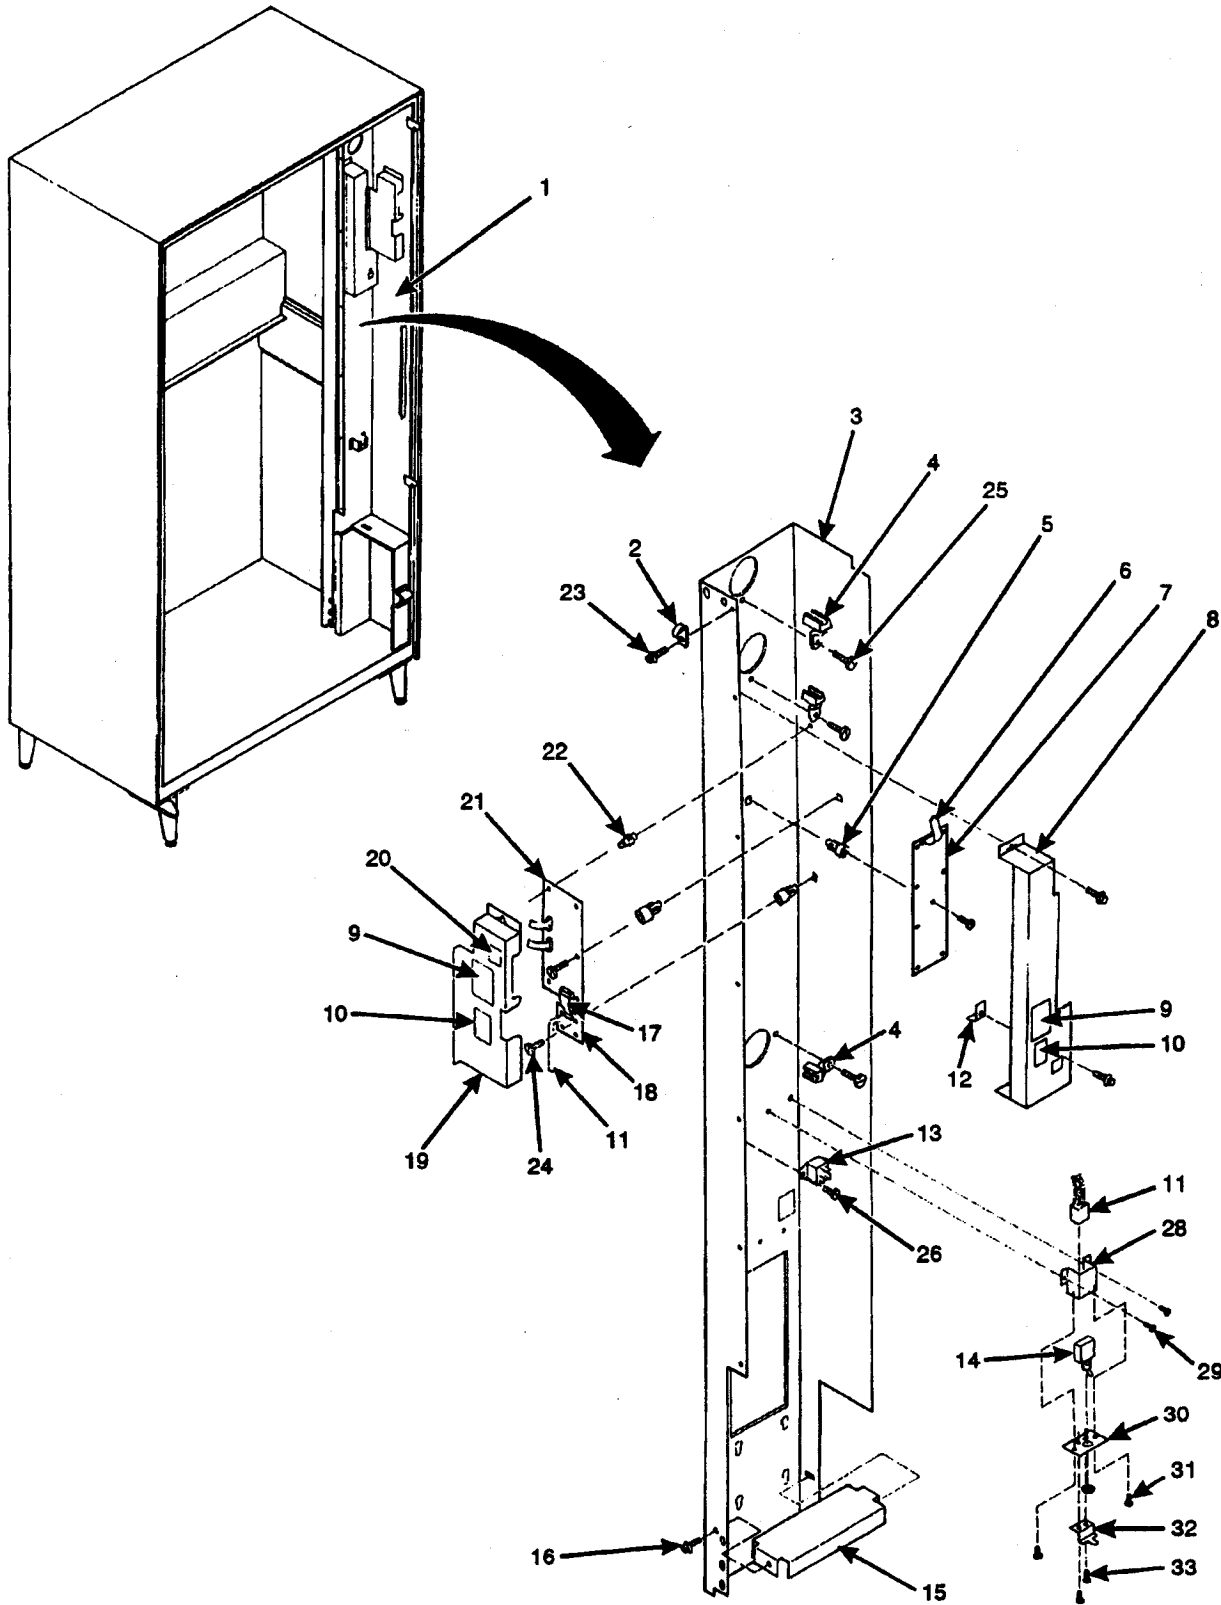

Hot Drink Center Parts Manual

Figure 32C. Monetary Channel Assembly (MEX.)

Hot Drink Center Parts Manual

TABLE 32C. MONETARY CHANNEL ASSEMBLY (MEX.)

INDEX	PART NUMBER	DESCRIPTION	QTY.
1	6231390	CHANNEL ASSY-MONETARY-MEXICO	REF.
2	1452139	RETAINER HARNESS	2
3	6231388	CHANNEL-MONETARY MTG.	1
4	1411122	MOUNT HARNESS EDGE	3
5	9989329	PLASTIC EXPANSION NUT .250 S	5
6	6239025	CABLE ASSY-16 CONDUCTOR	1
7	6236014	HBC1 INTF BOARD ASSY	1
8	6231393	VEND CONTROLLER BD. COVER	1
9	6232290	LABEL-WRNG-HI VOLTAGE-SPANISH	2
10	6232291	LABEL-STATIC-CAUTION-SPANISH	2
11	6239002	HARNESS-EXEC-FOR. COFFEE	1
12	6231227	BRACKET-PLUG BLOCK	1
13	9983778	TRIAC-35A-600V	1
14	9984622	SWITCH-SPDT-TOGGLE-20A	1
15	6231159	CLOSURE PLATE	1
16	4721035	SCREW-#8-18 X .38-LGM	1
17	4305056	JUMPER-MONETARY BOARD-U.K.	1
18	6236026	INTFC.PCB ASSY-COIN MECH-FOR	1
19	6231392	CONTROLLER BOARD COVER	1
20	6232280	LABEL-LED FUNCTION-SPANISH	1
21	6236009	MAIN CONTROLLER PCB ASSY	1
22	6231030	STANDOFF-FASTENER-KEYSLOT	14
23	1451097	SCREW-#8-32X.31 HEX HD.TF-BL	A/R
24	1471199	SCREW-#8-18 X .62 HEX/WH.	A/R
25	5500026	SCREW 8-32 X 3/8 PHS T/F	A/R
26	9900130	SCREW #6-32 X 1/4 PHS S/T	A/R
27	-	NOT USED	-
28	6231177	BRACKET-15 PIN CONN.	1
29	1451097	SCREW-#8-32X.31 HEX HD.TF-BLK.	2
30	1471304	PLATE-TRANSF.SWITCH-MEXICO	1
31	1212140	SCREW #4-40 X 1/4 RHS	2
32	1471308	LOCK-SWITCH POSITION	1
33	9900130	SCREW #6-32 X 1/4 PHS S/T	2
-	1217159	NUT, 4-40 KEPS W/EXT L/WAS H ZP (NOT SHOWN)	A/R
-	6231467	LABEL-VOLTAGE SEL SW-MEXICO (NOT SHOWN)	1