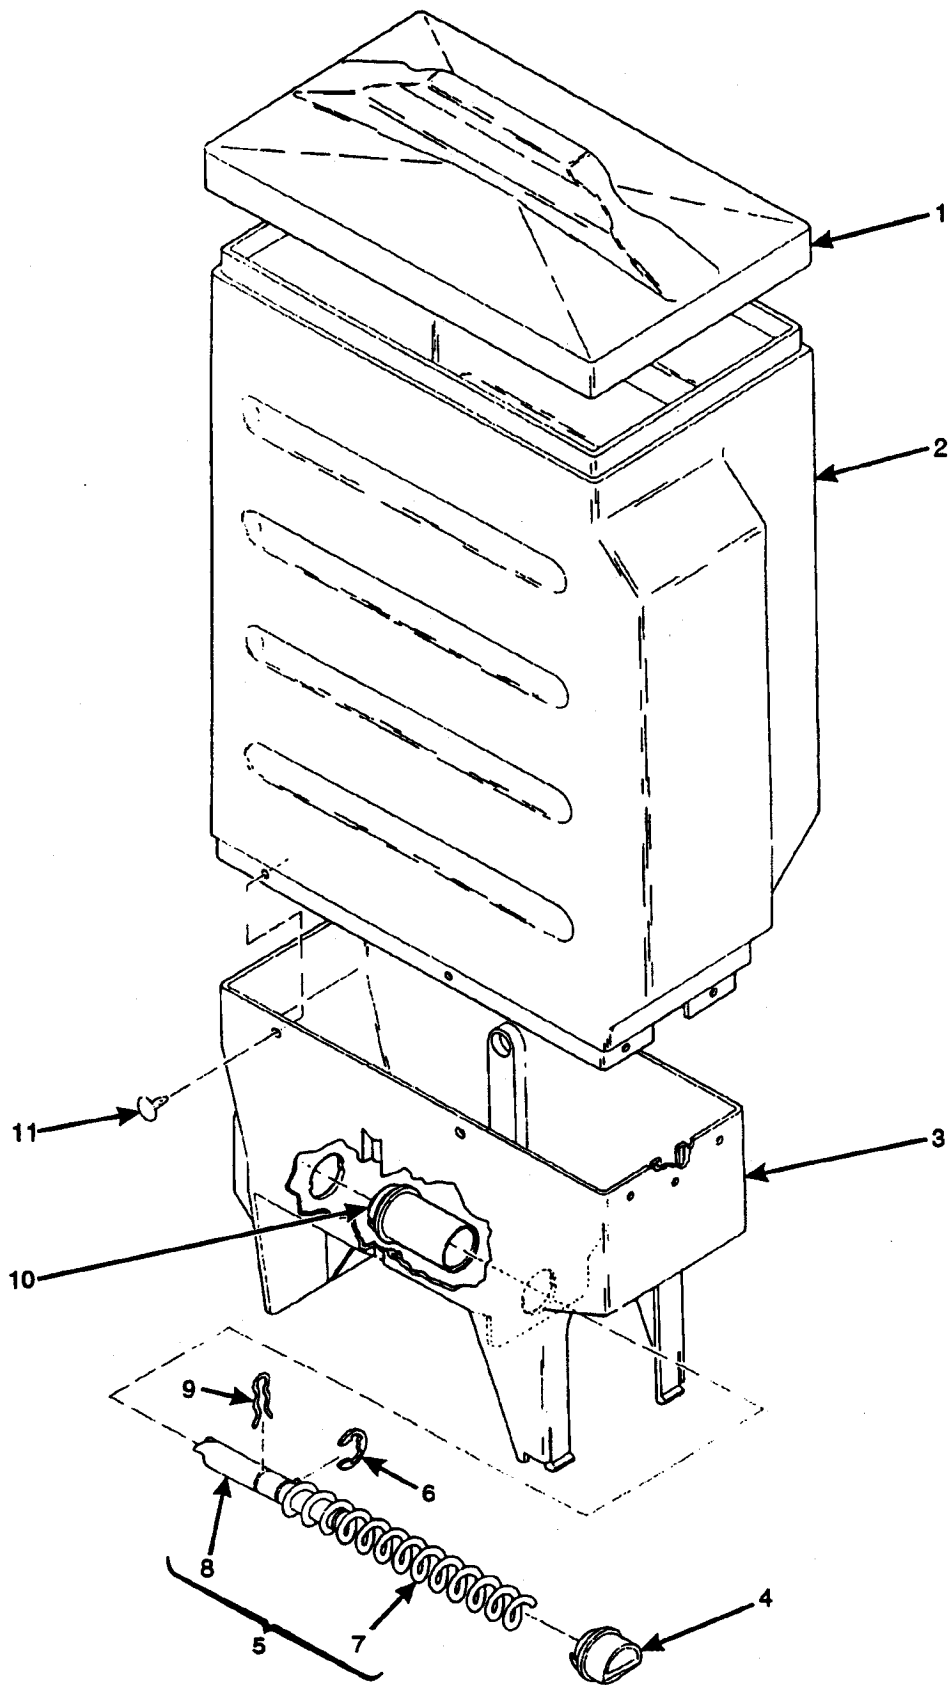

Hot Drink Center Parts Manual

Figure 25-10. Canister Assembly 6237420

Hot Drink Center Parts Manual

TABLE 25-10. CANISTER ASSEMBLY 6237420

INDEX	PART NUMBER	DESCRIPTION	QTY.
-	6237420	CANISTER ASSEMBLY - LEAF TEA - HIGH CAPACITY	-
1	6237066	LID - CANISTER	1
2	6237067	SLEEVE - CANISTER	1
3	6237062	CANISTER BASE	1
4	6237080	NOZZLE - DISPENSING	1
5	6237095	AUGER AND SHAFT ASSEMBLY (INCLUDES INDEX NUMBERS 6 THROUGH 8)	1
6	6237025	RETAINING RING - "E" - .500	1
7	6237045	AUGER - CANISTER	1
8	6237097	SHAFT - AUGER	1
9	6237026	CLIP - SPRING	1
10	6237014	BEARING - CANISTER	1
11	6237019	ALUMINUM "POP" RIVETS - .187 DIA	6
-	6237053	FASTENER-PUSH IN (NOT SHOWN)	1