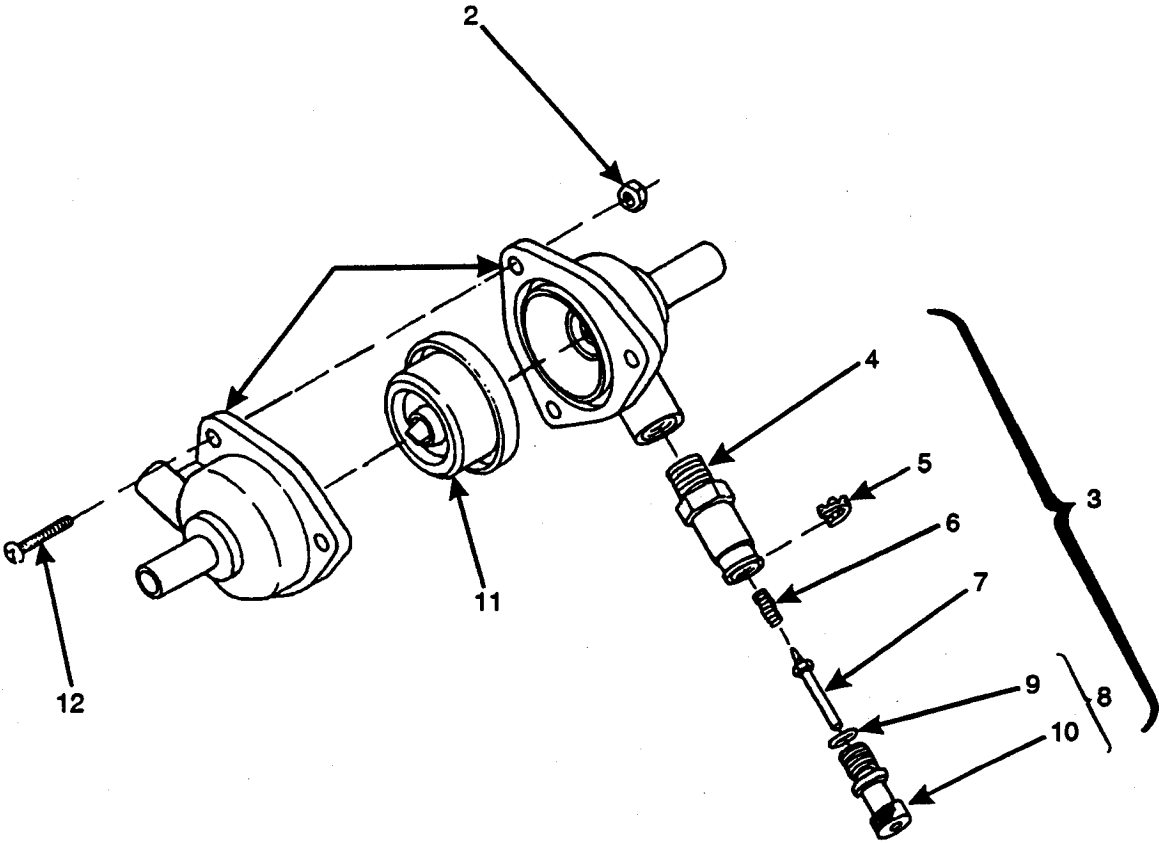

*USED ON 623/627 ONLY

Figure 27-1. Canister Support Channel Assembly

Figure 27-2. Regulator Assembly

Hot Drink Center Parts Manual

TABLE 27-2. REGULATOR ASSEMBLY

INDEX	PART NUMBER	DESCRIPTION	QTY.
-	6234361	REGULATOR ASSEMBLY	REF
1	6154214	BODY - REGULATOR	2
2	9900081	NUT, #8-32 X 3/4 RHS	3
3	6154284	CONTROL ASSEMBLY (INCLUDES INDEX NUMBERS 4 THROUGH 10)	1
4	6154288	BODY - PRESSURE CONTROL	1
5	6154285	RETAINER - ADJUSTER	1
6	6154286	SPRING - PRESSURE CONTROL	1
7	6154287	PLUNGER - PRESSURE CONTROL	1
8	6154289	ADJUSTER ASSEMBLY (INCLUDES INDEX NUMBERS 9 AND 10)	1
9	6154232	O RING - .239 X .07	1
10	6154290	ADJUSTER - CONTROL	1
11	6204221	DIAPHRAGM AND VALVE ASSEMBLY	1
12	9900115	SCREW, #8-32 X 3/4 RHS	3