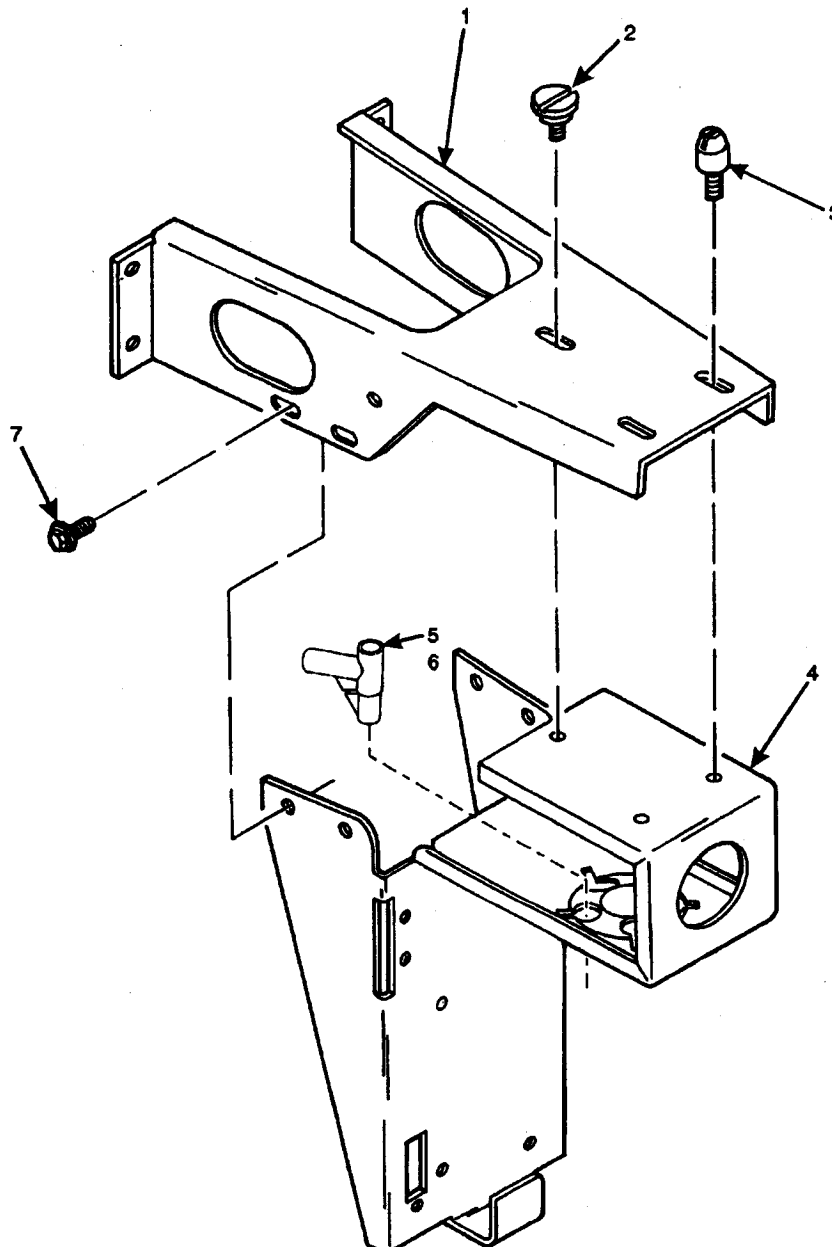

Hot Drink Center Parts Manual

TABLE 16-1. SUPPORT ASSEMBLY - CUP STATION

INDEX	PART NUMBER	DESCRIPTION	QTY.
-	6231198	SUPPORT ASSEMBLY - CUP STATION	REF
1	6231126	SUPPORT - CUP STATION	1
2	4247204	STUD - STORAGE TRAY	1
3	4041102	STUD - COLUMN LOCATOR	2
4	6231153	CUP STATION SUPPORT	1
5	6117010	SPOUT - DISPENSING	OPT.
6	1451097	SCREW - #8-32 X .31 HEX HD T.F. - BLACK	4
	4711020	CAPLUG - SPOUT	1