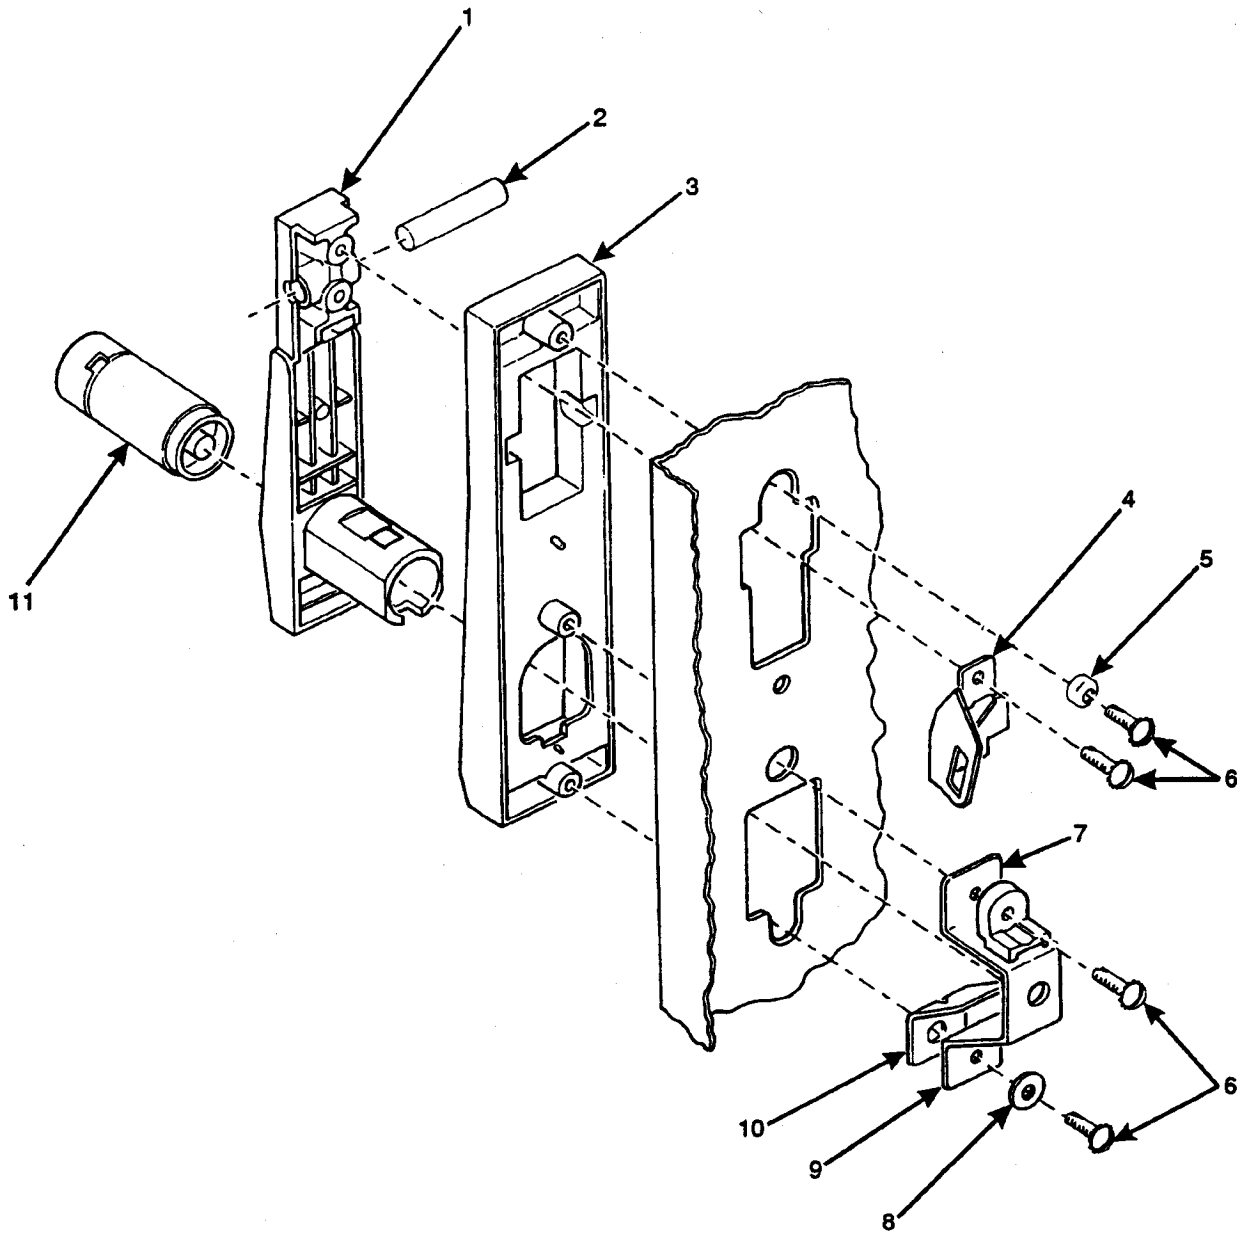

Figure 6. Door Lock Assembly

Hot Drink Center Parts Manual

Figure 6-1. Door Lock and Handle Assembly

Hot Drink Center Parts Manual

TABLE 6-1. DOOR LOCK AND HANDLE ASSEMBLY

INDEX	PART NUMBER	DESCRIPTION	QTY.
1	1172190	LEVER - LOCK	1
2	1302291	PIVOT - LEVER LOCK	1
3	1172191	BASE - LEVER LOCK	1
4	2272052	ACTUATOR ASSEMBLY - LOCK BAR	1
5	1302289	CUP SPACER	2
6	1217161	SCREW, #10-32 X 1/2 RHS W/LW	5
7	1302326	SHIELD - LATCH	1
8	9900121	WASHER - STEEL - 7/16 X .203 X .032	1
9	1302324	CATCH - DOOR LATCH	1
10	1302290	LATCH - LOCK LOWER	1
11	9992400	CYLINDER - LOCK	1
	3112163	VAN LOCK	(OPT)
-	3112164	KEY (NOT SHOWN)	1
		VAN LOCK APPLICATION (NOT SHOWN)	(OPT)