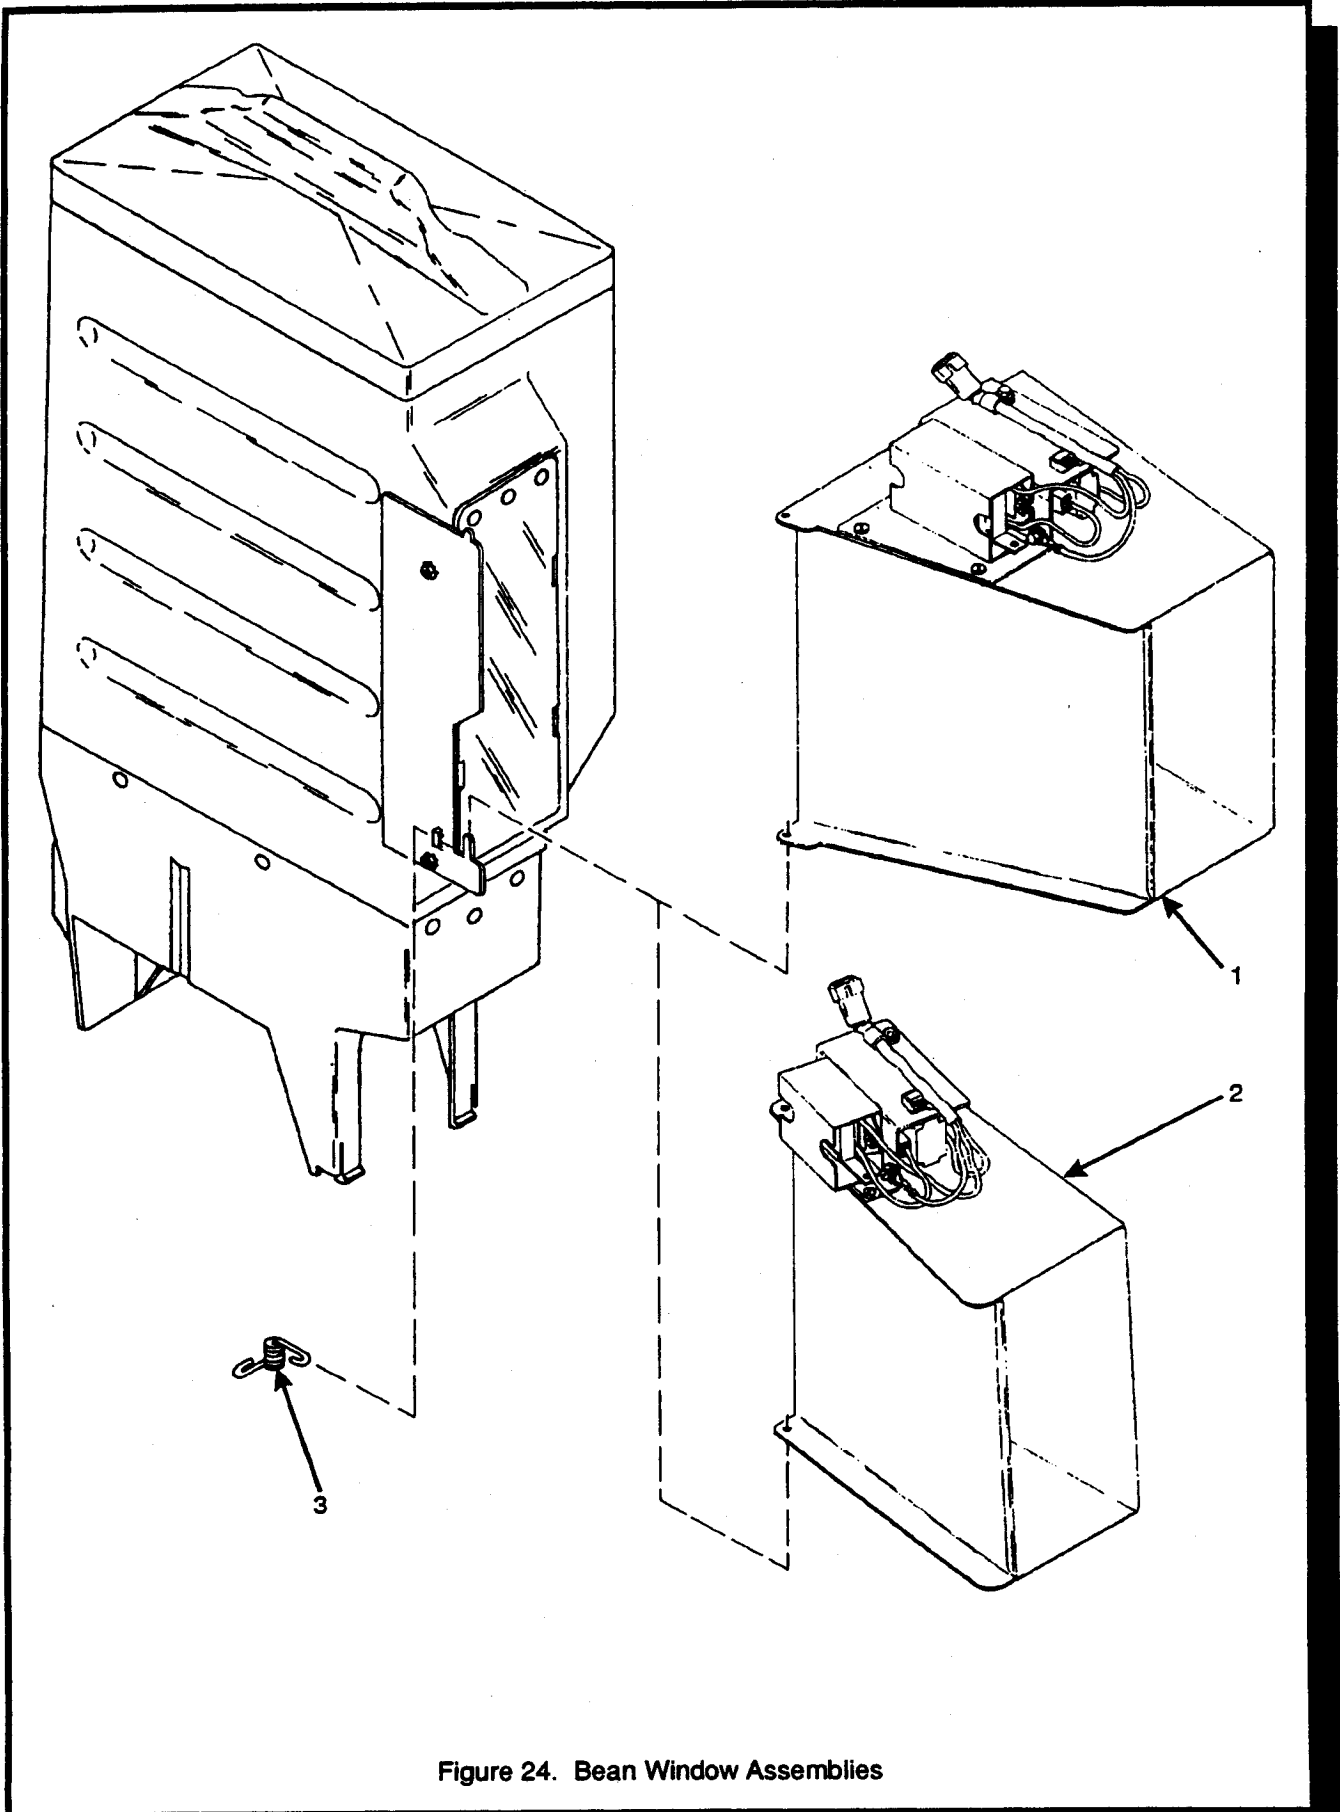

Hot Drink Center Parts Manual

Figure 24. Bean Window Assemblies

Hot Drink Center Parts Manual

TABLE 24. BEAN WINDOW ASSEMBLIES

INDEX	PART NUMBER	DESCRIPTION	QTY.
1	6237519	DUAL BEAN WINDOW ASSEMBLY - FINAL (SEE FIGURE 24-1 FOR DETAILS)	1 (OPT)
2	6237520	SINGLE BEAN WINDOW ASSEMBLY - FINAL (SEE FIGURE 24-2 FOR DETAILS)	1 (OPT)
3	6237098	SPRING - BEAN WINDOW	1 (OPT)