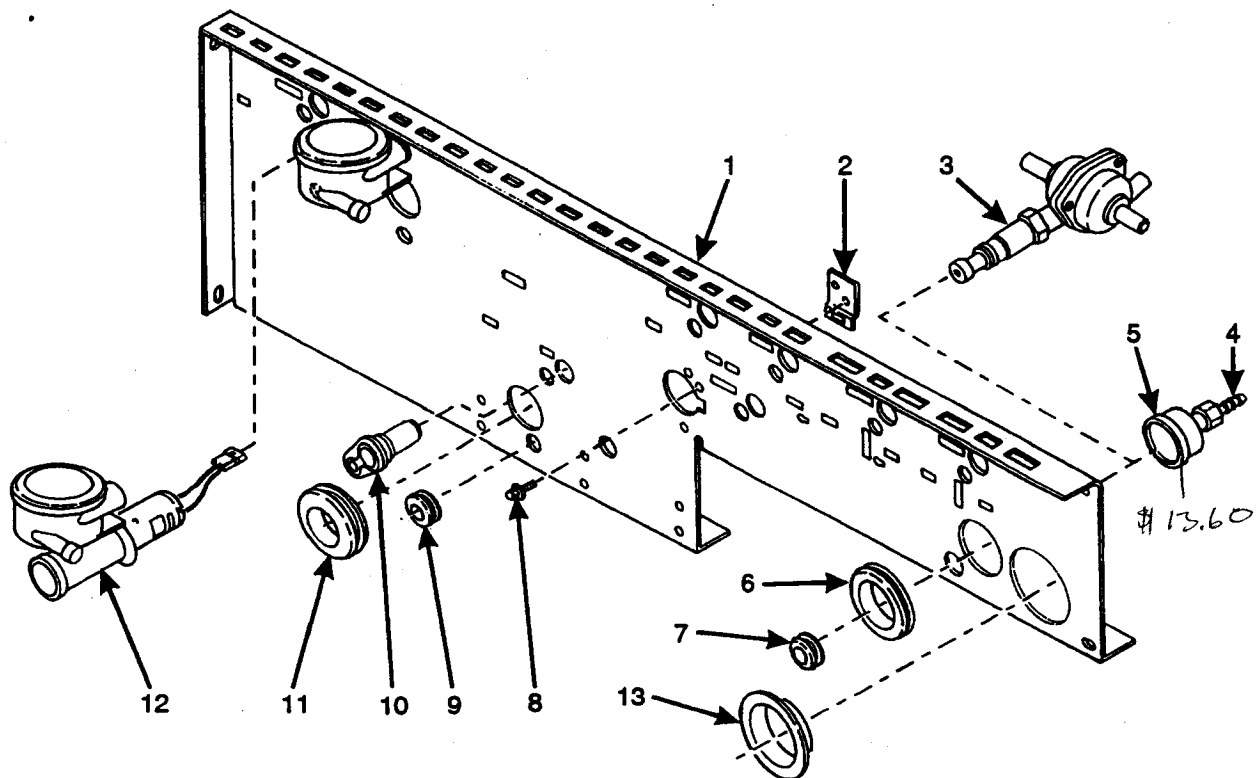

*USED ON 623/627 ONLY

Figure 27-1. Canister Support Channel Assembly

Figure 27-2. Regulator Assembly

Hot Drink Center Parts Manual

TABLE 27-2. REGULATOR ASSEMBLY

INDEX	PART NUMBER	DESCRIPTION	QTY.
-	6234361	REGULATOR ASSEMBLY	REF
1	6154214	BODY - REGULATOR	2
2	9900081	NUT, #8-32 X 3/4 RHS	3
3	6154284	CONTROL ASSEMBLY (INCLUDES INDEX NUMBERS 4 THROUGH 10)	1
4	6154288	BODY - PRESSURE CONTROL	1
5	6154285	RETAINER - ADJUSTER	1
6	6154286	SPRING - PRESSURE CONTROL	1
7	6154287	PLUNGER - PRESSURE CONTROL	1
8	6154289	ADJUSTER ASSEMBLY (INCLUDES INDEX NUMBERS 9 AND 10)	1
9	6154232	O RING - .239 X .07	1
10	6154290	ADJUSTER - CONTROL	1
11	6204221	DIAPHRAGM AND VALVE ASSEMBLY	1
12	9900115	SCREW, #8-32 X 3/4 RHS	3