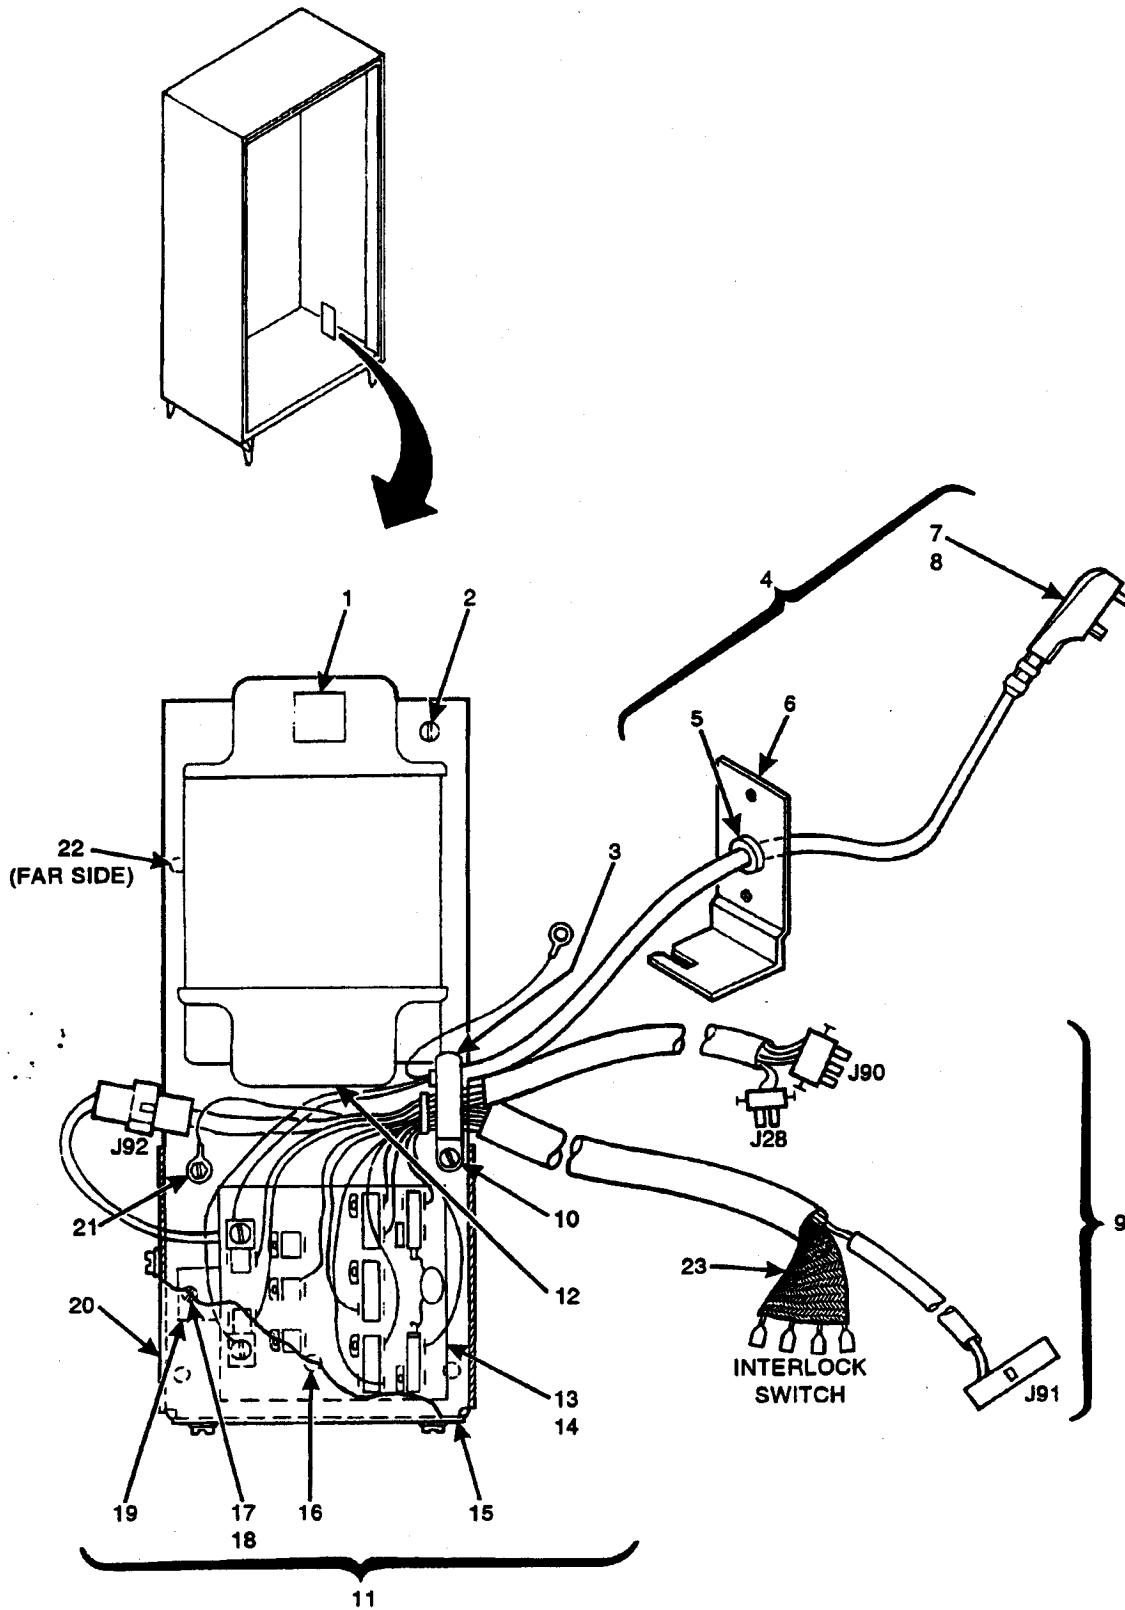

Hot Drink Center Parts Manual

Figure 37-A. Power Assembly - 500VA - AUTO (U.K.)

Hot Drink Center Parts Manual

TABLE 37-A. POWER ASSEMBLY - 500VA - AUTO (U.K.)

INDEX	PART NUMBER	DESCRIPTION	QTY.
-	6231306	PWR ASSEMBLY - 500VA - AUTO - U.K.	REF.
1	6231195	LABEL - PWR MOD. - U.K.	1
2	1141043	10 - 32X1/2 ACORN HWHO - WIBS	4
3	1411142	WIRE CLAMP .750	1
4	6231174	POWER CORD ASSEMBLY - U.K. (INCLUDES INDEX NUMBERS 5 THROUGH 8)	1
5	4041073	BUSHING #SR-6P-3	1
6	6231172	PLATE-CORD MTG-FOREIGN	1
7	6231465	POWER CORD - W/BSI PLUG	1
8	9989585	LABEL-PWR.CORD W/MOLDED PLUG	1
9	6239001	HARNESS - POWER SUPPLY & INTERLOCK	1
10	1451097	SCREW-#8-32X.31 HEX HD.TF-BL	5
11	6231307	POWER MOD - AUTO TRANSFORMER - U.K. (INCLUDES INDEX NUMBERS 12 THROUGH 19)	1
12	9989026	AUTO TRANSFORMER ASSY. - 230V	1
13	9989436	TERMINAL BOARD	1
14	1051021	BRACKET - MTG - TERMINAL	1
15	6231123	MTG BASE - POWER MOD - MEXICO	1
16	9900020	SCREW 8 - 32X1/2 RHS MACH. ZIN	2
17	1451097	SCREW - #8-32X.31 HEX HD.TF - BL	2
18	9900081	NUT #8-32 KEPS ZINC PLATE	2
19	9989028	TRANSFORMER ASSY. - 240V - 24V4V	1
20	1475132	COVER - POWER MODULE	1
21	3157060	SCREW - #8-32 X .31 HEX W/ HD.	1
22	1141043	10-32X1/2 ACORN HWHO - WIBS	4
23	6231408	INSULATOR - SWITCH TERMINAL	1
-	2204513	WIRE TIE #PLT 1.5IM (NOT SHOWN)	A/R