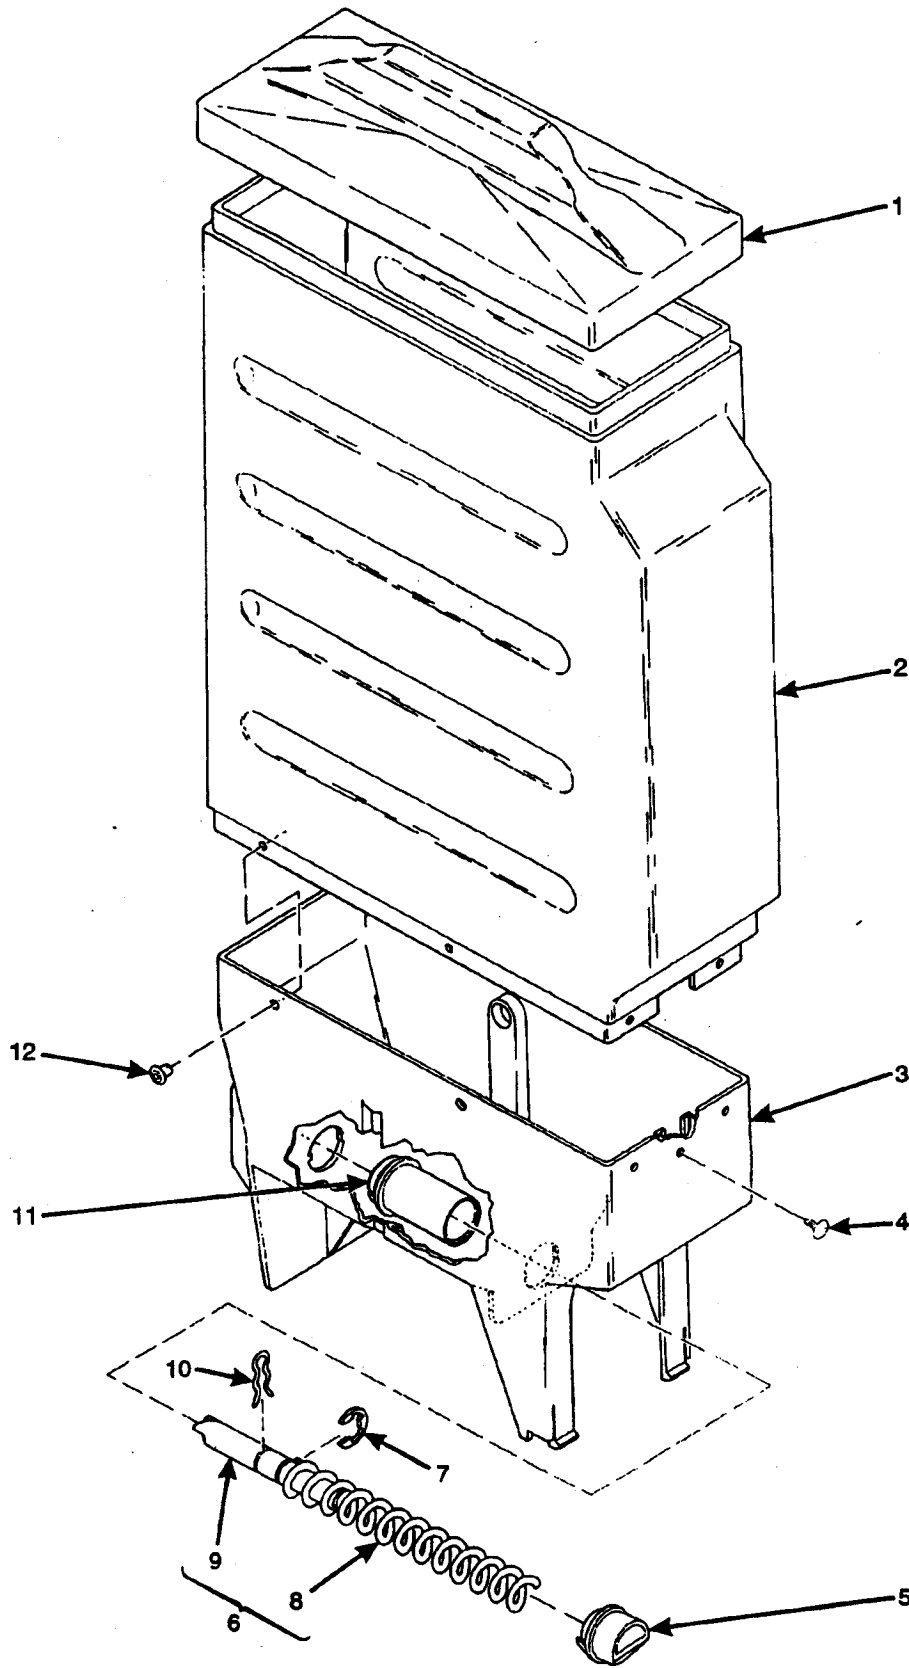

Hot Drink Center Parts Manual

Figure 25-7. Canister Assembly 6237423

Hot Drink Center Parts Manual

TABLE 25-7. CANISTER ASSEMBLY 6237423

INDEX	PART NUMBER	DESCRIPTION	QTY.
-	6237423	CANISTER ASSEMBLY - LEAF TEA - LOW CAPACITY	-
1	6237069	LID - CANISTER	1
2	6237070	SLEEVE - CAN.	1
3	6237062	CANISTER BASE	1
4	6237053	FASTENER - PUSH IN	1
5	6237080	NOZZLE - DISPENSING - CANISTER	1
6	6237095	AUGER AND SHAFT ASSEMBLY (INCLUDES INDEX NUMBERS 6 THROUGH 8)	1
7	6237025	RETAINING RING - "E" - .500	1
8	6237045	AUGER - CANISTER	1
9	6237097	SHAFT - AUGER	1
10	6237026	CLIP - SPRING	1
11	6237014	BEARING - CANISTER	1
12	6237019	ALUMINUM "POP" RIVET - .187 DIA	6