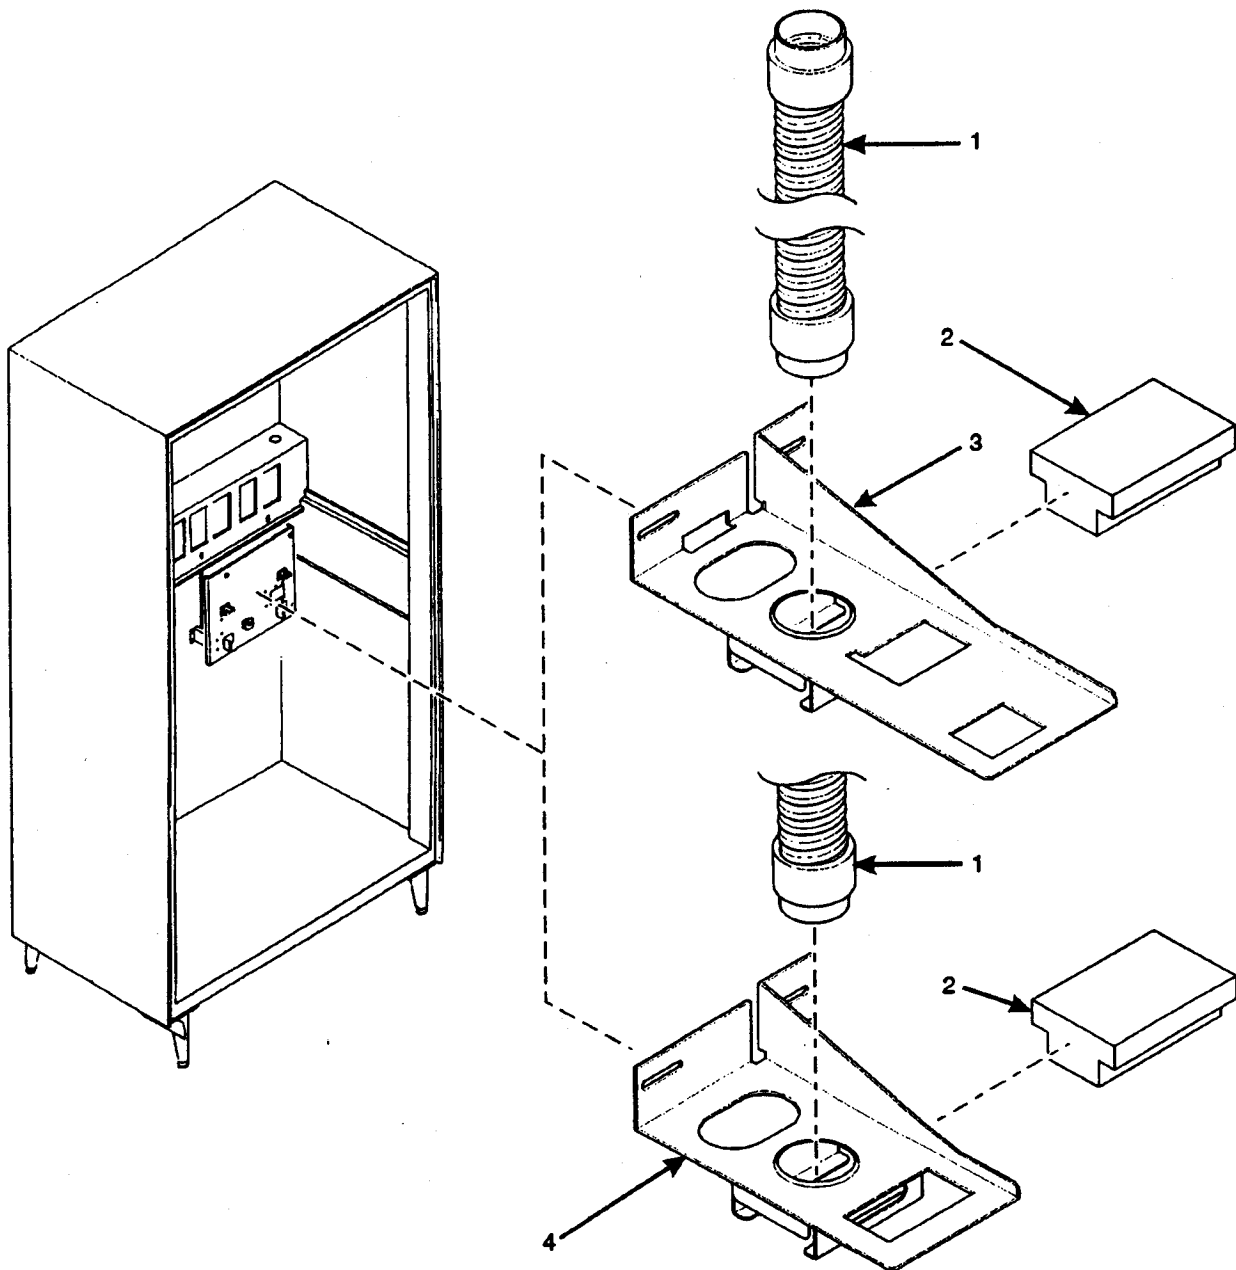

Figure 17-6. Paper Mechanism Assembly - Dual Brewer

Hot Drink Center Parts Manual

Figure 18. Paper Roll

Hot Drink Center Parts Manual

TABLE 18-A. PAPER ROLL

INDEX	PART NUMBER	DESCRIPTION	QTY.
1	6234622	PAPER ROLL ASSEMBLY (INCLUDES INDEX NUMBERS 2 THROUGH 6)	1
2	6234630	HOUSING ASSEMBLY - FILTER PAPER	1
3	6234625	BRACKET - PAPER ROLL	1
4	9900020	SCREW, #8-32 X 1/2 RHS MACH. ZINC	3
5	9900081	NUT, #8-32 KEPS ZINC PLATE	3
6	6154238	COVER ASSEMBLY - FILTER PAPER HOUSING	1