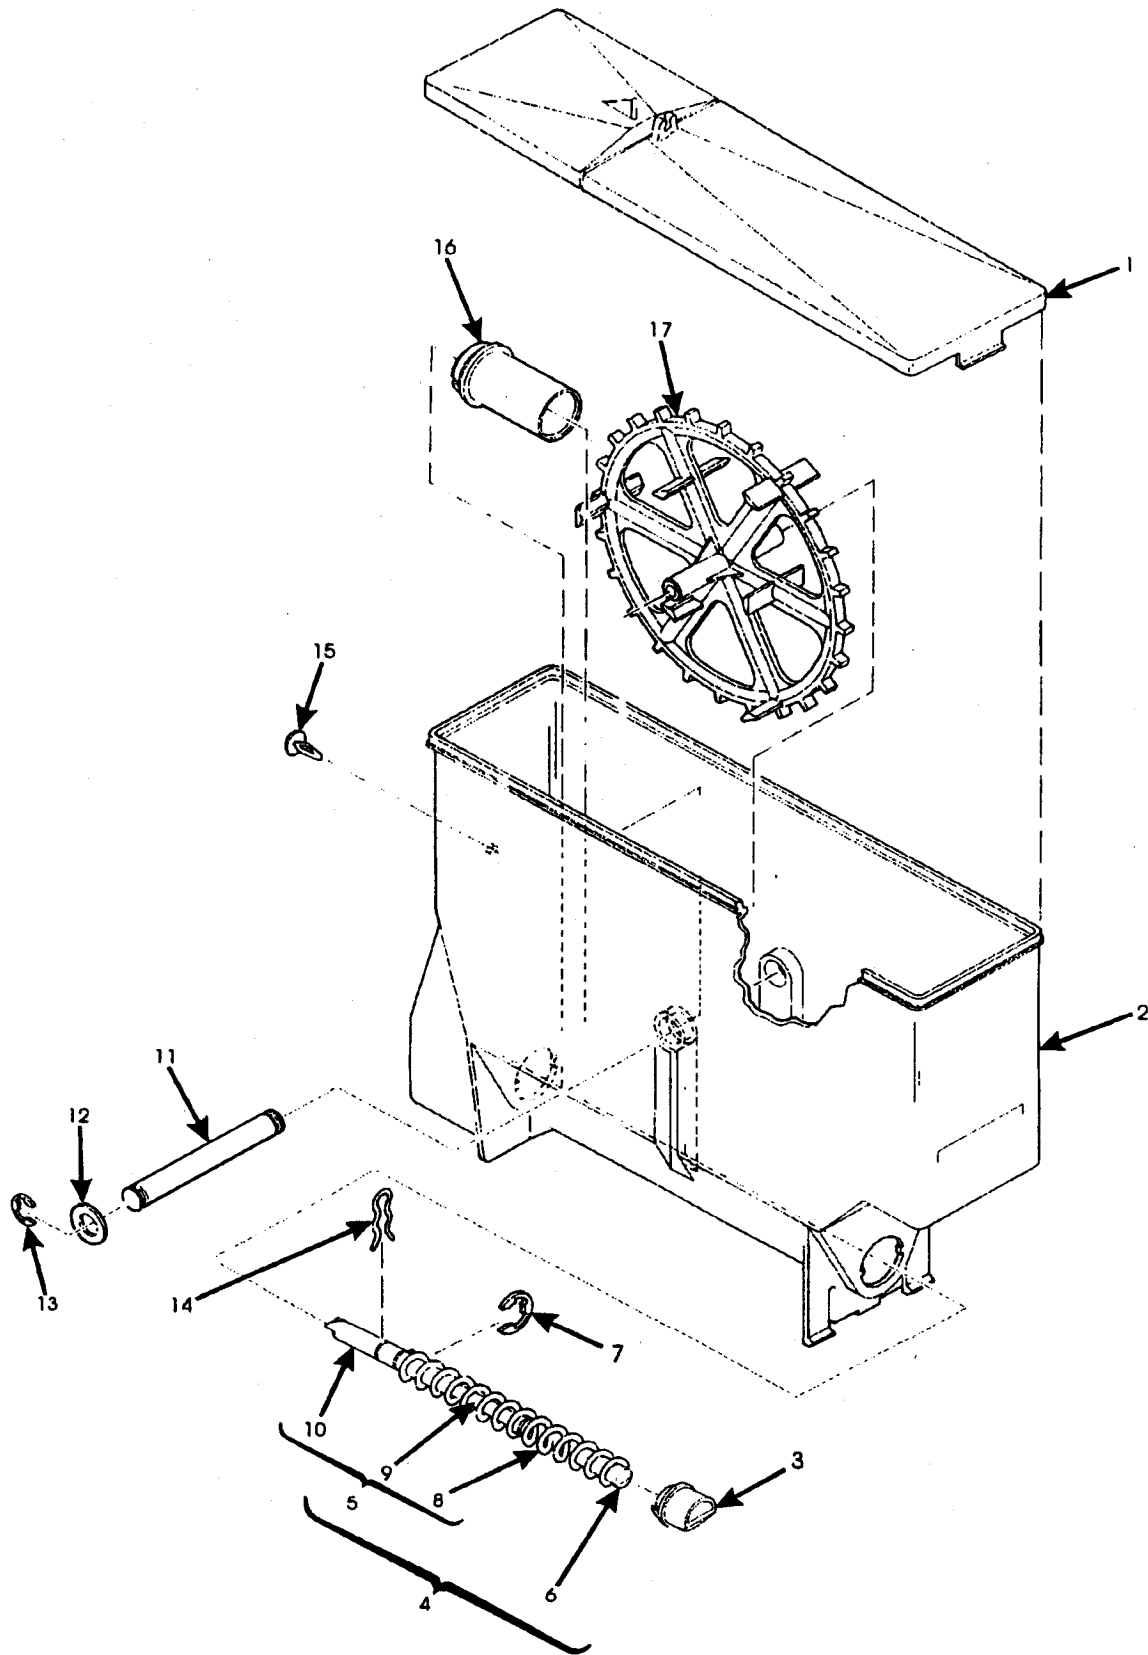

Hot Drink Center Parts Manual

Figure 25-3. Canister Assembly 6237446

Hot Drink Center Parts Manual

TABLE 25-3. CANISTER ASSEMBLY 6237446

INDEX	PART NUMBER	DESCRIPTION	QTY.
-	6237446	CANISTER ASSEMBLY - LIGHTENER	-
1	6237023	LID - CANISTER	1
2	6237176	BASE - CANISTER	1
3	6237106	NOZZLE - DISPENSING - CANISTER	1
4	6237180	PLUG AND AUGER ASSEMBLY (INCLUDES INDEX NUMBERS 5 THROUGH 10)	1
5	6237179	AUGER ASSEMBLY (INCLUDES INDEX NUMBERS 7 THROUGH 10)	1
6	6237046	PLUG - AUGER	1
7	6237025	RETAINING RING - "E" - .500	1
8	6237129	AUGER - CANISTER	1
9	6237169	EXTENTION - AUGER	1
10	6237168	SHAFT - AUGER	1
11	6237167	SHAFT - CANISTER	1
12	6237116	WASHER - SEAL - WEAR PLATE	2
13	9900415	RETAINING RING REINF E TYP.1	2
14	6237026	CLIP - SPRING	1
15	6237053	FASTENER - PUSH IN	1
16	6237014	BEARING - CANISTER	1
17	6237181	MIXING WHEEL	1