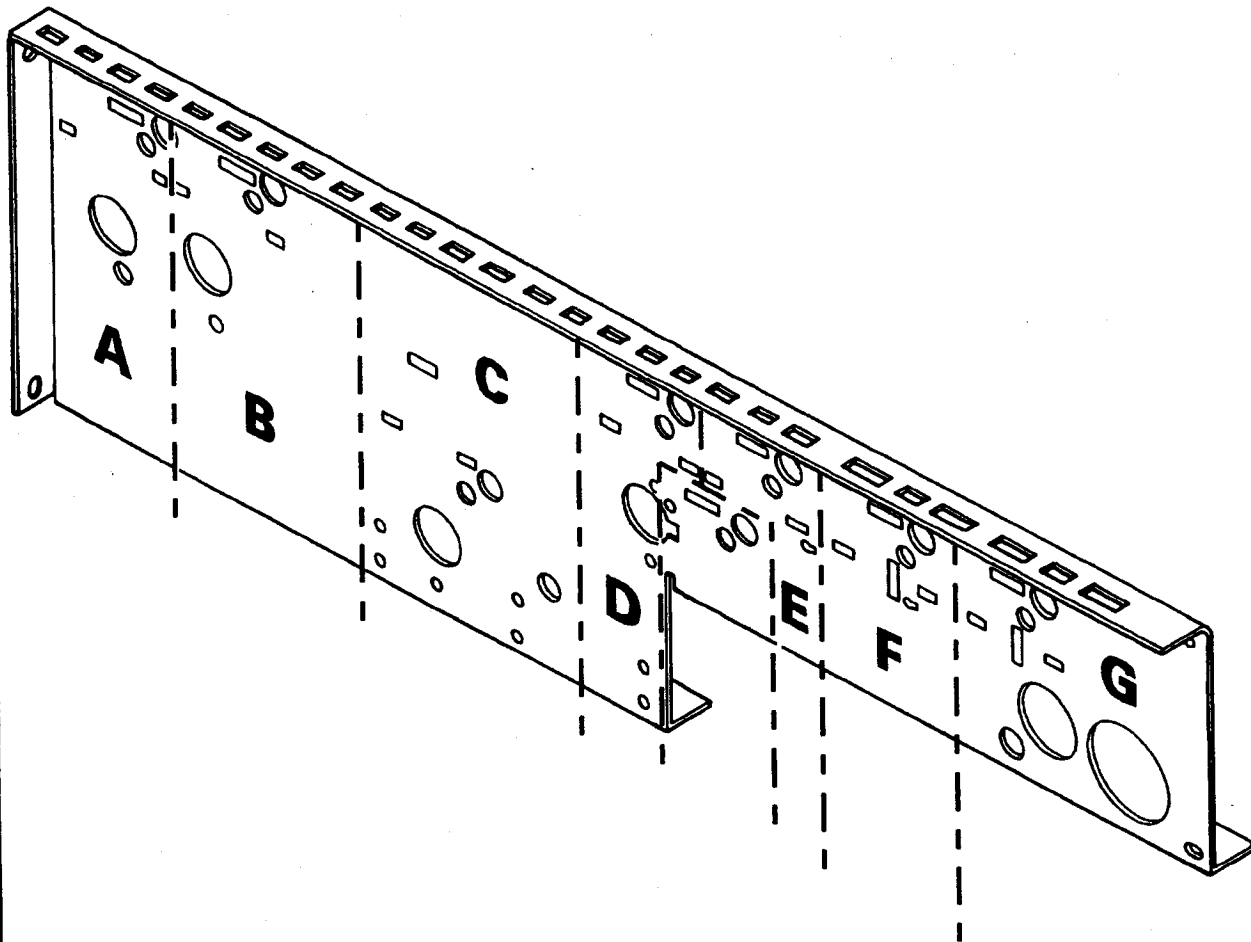

*USED ON 623/627 ONLY

Figure 27-1. Canister Support Channel Assembly

Figure 27-2. Regulator Assembly

Hot Drink Center Parts Manual

TABLE 27-2. REGULATOR ASSEMBLY

INDEX	PART NUMBER	DESCRIPTION	QTY.
-	6234361	REGULATOR ASSEMBLY	REF
1	6154214	BODY - REGULATOR	2
2	9900081	NUT, #8-32 X 3/4 RHS	3
3	6154284	CONTROL ASSEMBLY (INCLUDES INDEX NUMBERS 4 THROUGH 10)	1
4	6154288	BODY - PRESSURE CONTROL	1
5	6154285	RETAINER - ADJUSTER	1
6	6154286	SPRING - PRESSURE CONTROL	1
7	6154287	PLUNGER - PRESSURE CONTROL	1
8	6154289	ADJUSTER ASSEMBLY (INCLUDES INDEX NUMBERS 9 AND 10)	1
9	6154232	O RING - .239 X .07	1
10	6154290	ADJUSTER - CONTROL	1
11	6204221	DIAPHRAGM AND VALVE ASSEMBLY	1
12	9900115	SCREW, #8-32 X 3/4 RHS	3