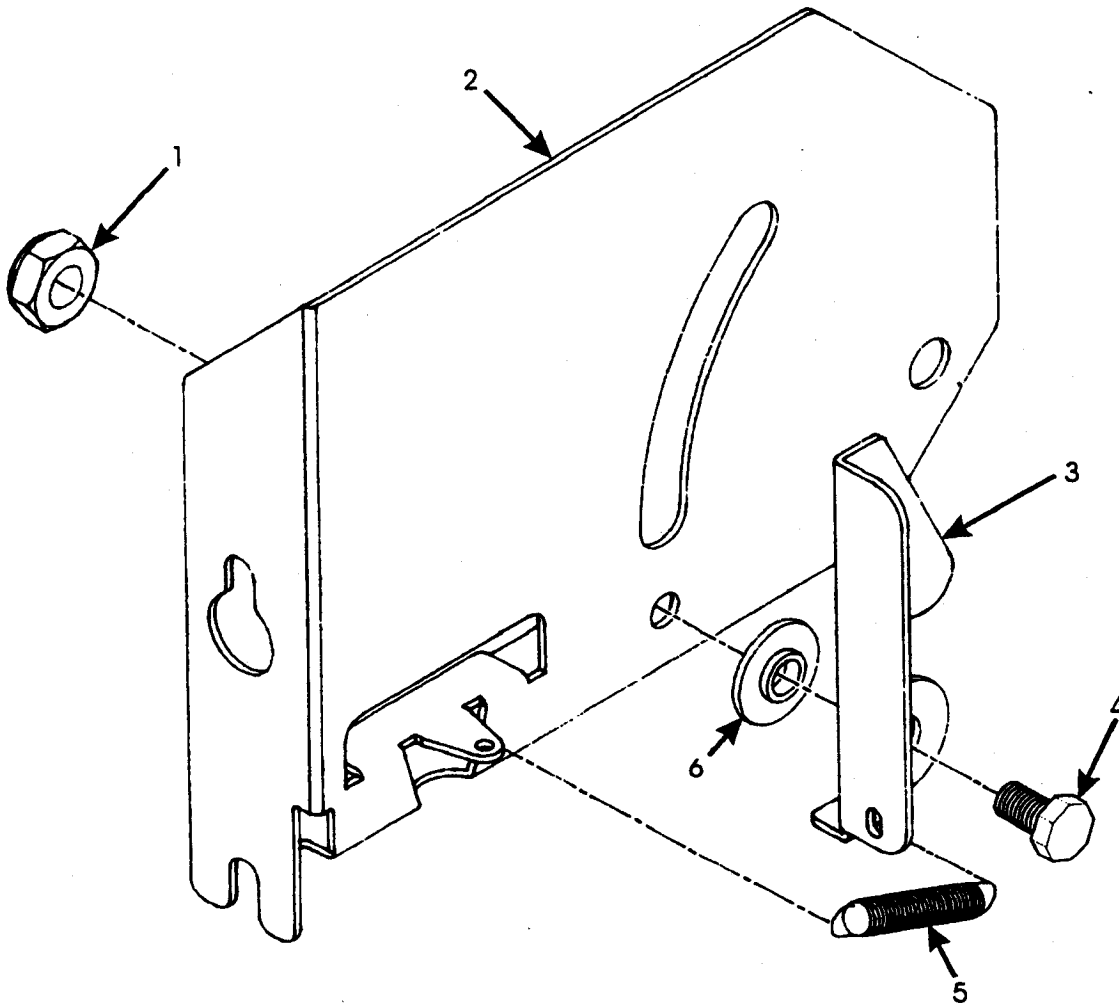

Figure 7-5. Actuator Assembly - Cup Ring

Hot Drink Center Parts Manual

TABLE 7-6. MOUNTING BRACKET ASSEMBLY - RIGHT

INDEX	PART NUMBER	DESCRIPTION	QTY.
-	6233057	MOUNTING BRACKET ASSEMBLY - RIGHT	REF
1	4041241	NUT - 1/4 20 SELF LOCKING	1
2	6233038	BRACKET - MECH MOUNTING - RIGHT	1
3	6233037	LATCH	1
4	6233021	SCREW-1/4 X 20 X .5 HEX HD	1
5	2301057	SPRING ELEVATOR STOP	1
6	6233028	BUSHING	1