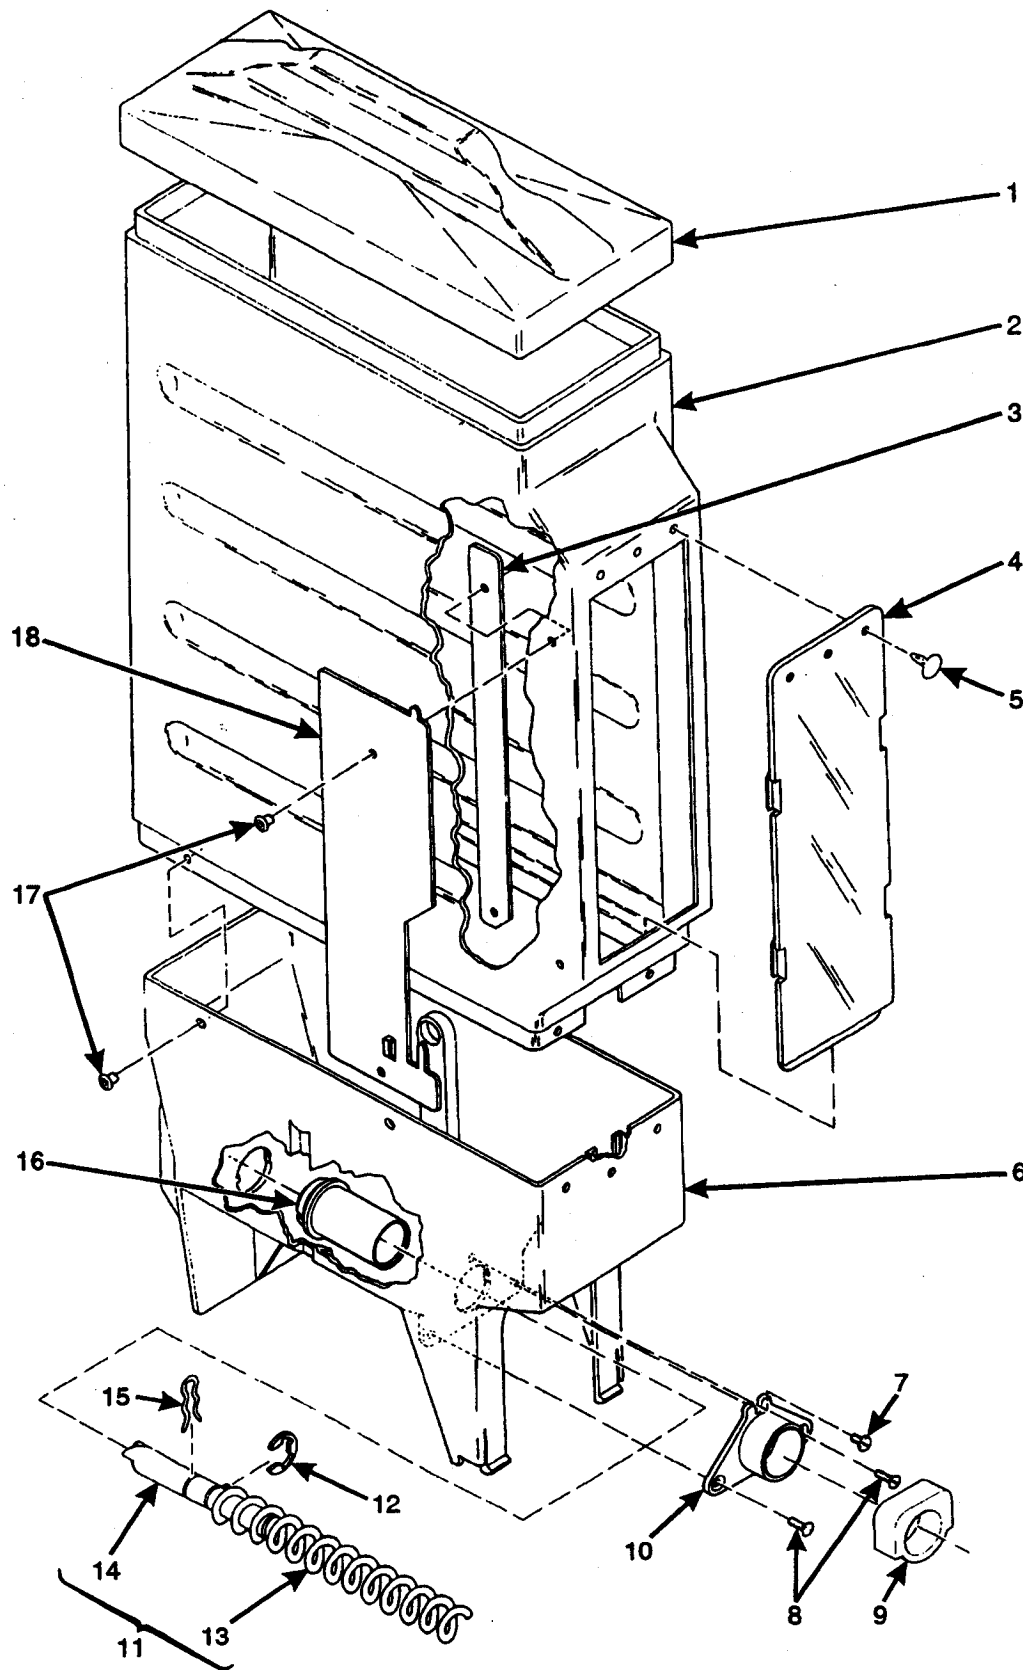

Hot Drink Center Parts Manual

Figure 25-6. Canister Assembly 6237421

Hot Drink Center Parts Manual

TABLE 25-6. CANISTER ASSEMBLY 6237421

INDEX	PART NUMBER	DESCRIPTION	QTY.
-	6237421	CANISTER ASSEMBLY - DECAF BEAN	-
1	6237069	LID - CANISTER	1
2	6237068	SLEEVE - CANISTER	1
3	6237518	STIFFENER - HINGE PLATE	1
4	6237087	WINDOW INSERT - CANISTER	1
5	6237053	FASTENER - PUSH IN	4
6	6237064	CANISTER BASE	1
7	6237049	SCREW, #8-16 X .25 - SLTD - PHS	1
8	6237050	SCREW, #8-16 X .44 - SLTD - FLHD	2
9	6237288	GASKET - GRINDER	1
10	6237031	NOZZLE	1
11	6237095	AUGER AND SHAFT ASSEMBLY (INCLUDES INDEX NUMBERS 12 THROUGH 14)	1
12	6237025	RETAINING RING - "E" - .500	1
13	6237045	AUGER - CANISTER	1
14	6237097	SHAFT - AUGER	1
15	6237026	CLIP - SPRING	1
16	6237014	BEARING - CANISTER	1
17	6237019	ALUMINUM "POP" RIVET - .187 DIA	8
18	6237517	HINGE PLATE - BEAN WINDOW	1