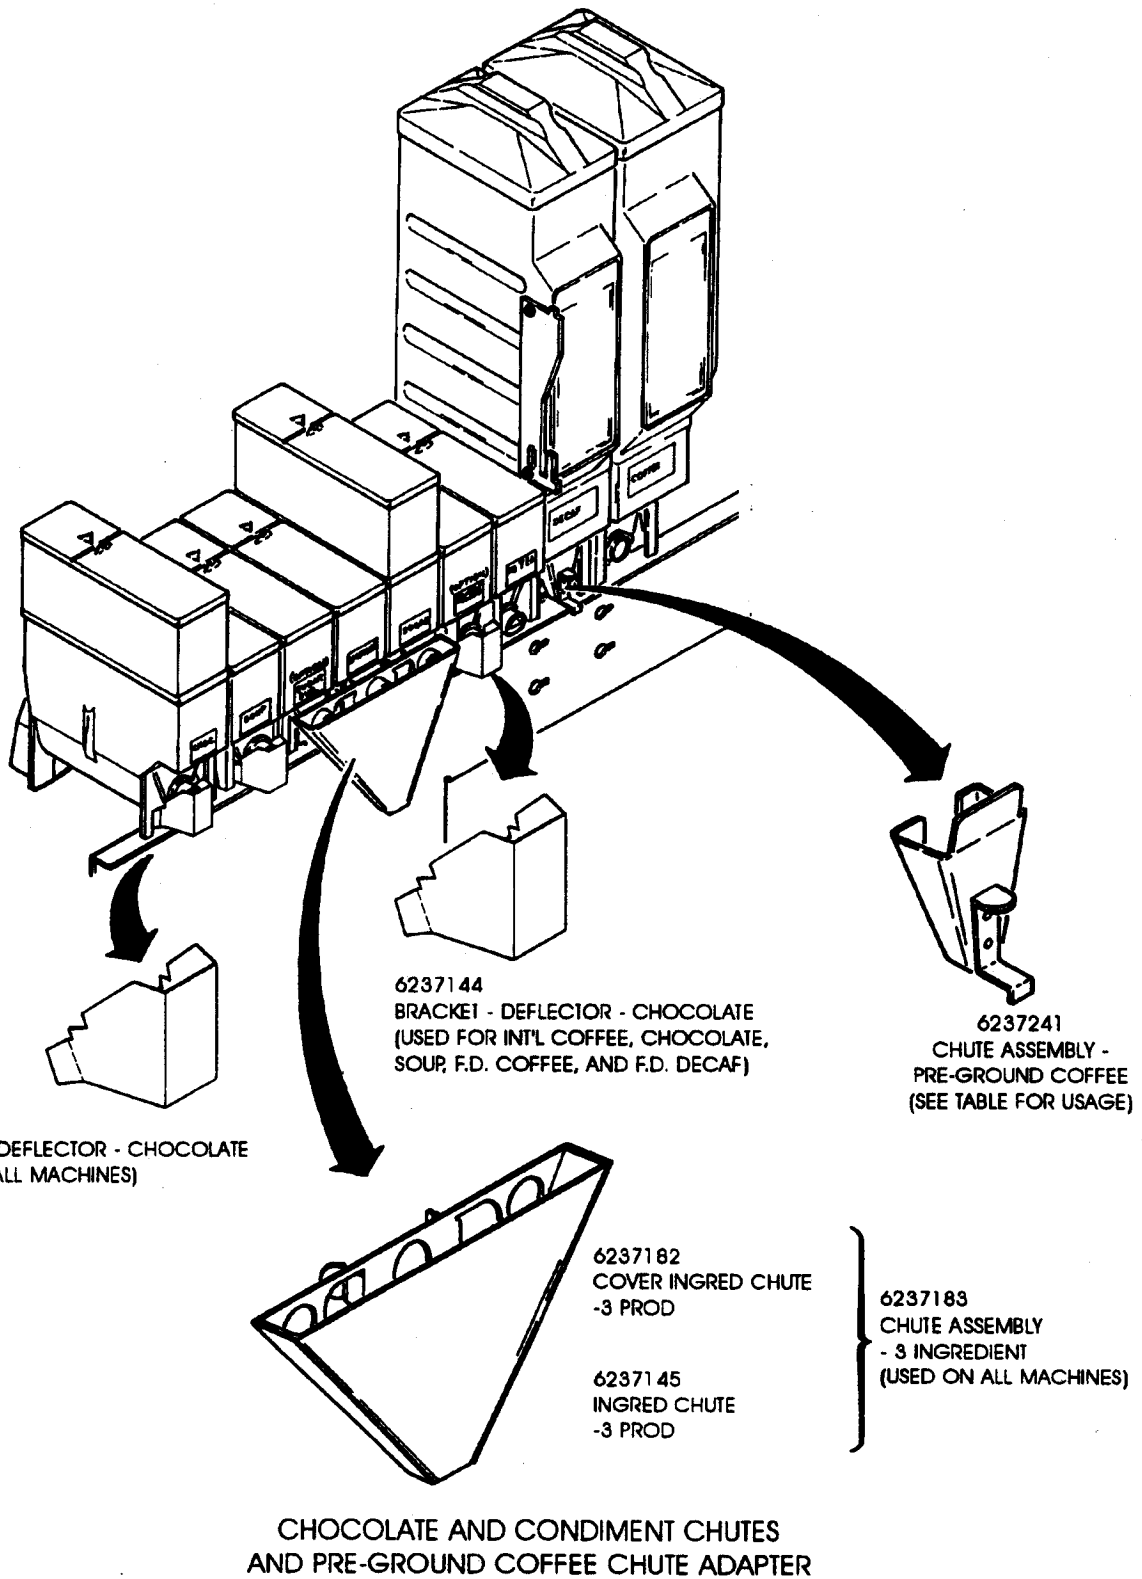

Figure 34. Product and Condiment Chutes (Sheet 1 of 2)

TABLE 34. PRODUCT DELIVERY CHUTE ASSEMBLY USAGE

Hot Drink Center Parts Manual

Figure 34. Product and Condiment Chutes (Sheet 2 of 2)