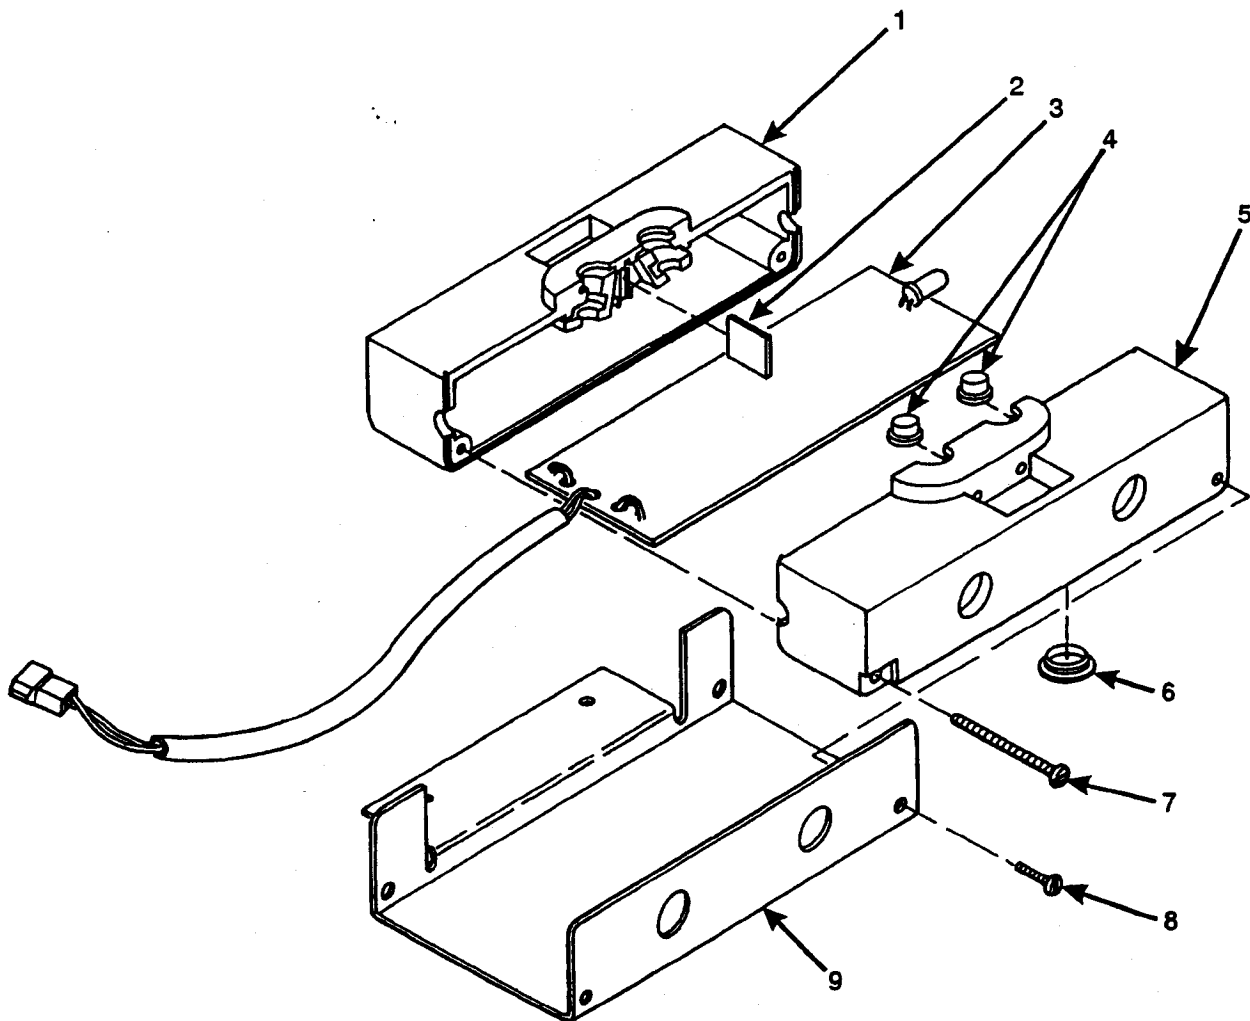

TABLE 16-3. CUP SENSOR ASSEMBLY - INFRARED

Figure 16-3. Cup Sensor Assembly - Infrared

Hot Drink Center Parts Manual

TABLE 16-3. CUP SENSOR ASSEMBLY - INFRARED

INDEX	PART NUMBER	DESCRIPTION	QTY.
-	6231450	CUP SENSOR ASSEMBLY - INFRARED	REF
1	6231444	HOUSING - CUP SENSOR	1
2	6231446	DIVIDER - SENSOR	1
3	6231451	PCB ASSEMBLY - MUG SENSOR	1
4	6231456	LENS - CUP SENSOR	2
5	6231458	HOUSING - BOTTOM - CUP SENSOR	1
6	6231457	PLASTIC PLUG - .360 DIAMETER (PART OF ELECTRONIC MUG SWITCH ACCESSORY - P/N 6230882)	1
7	6231453	SCREW, #6-19 X 1.25 PHS T/C	2
8	2226380	SCREW, #6-19 X .38 PHS T/C	2
9	6231445	BRACKET - CUP SENSOR	1