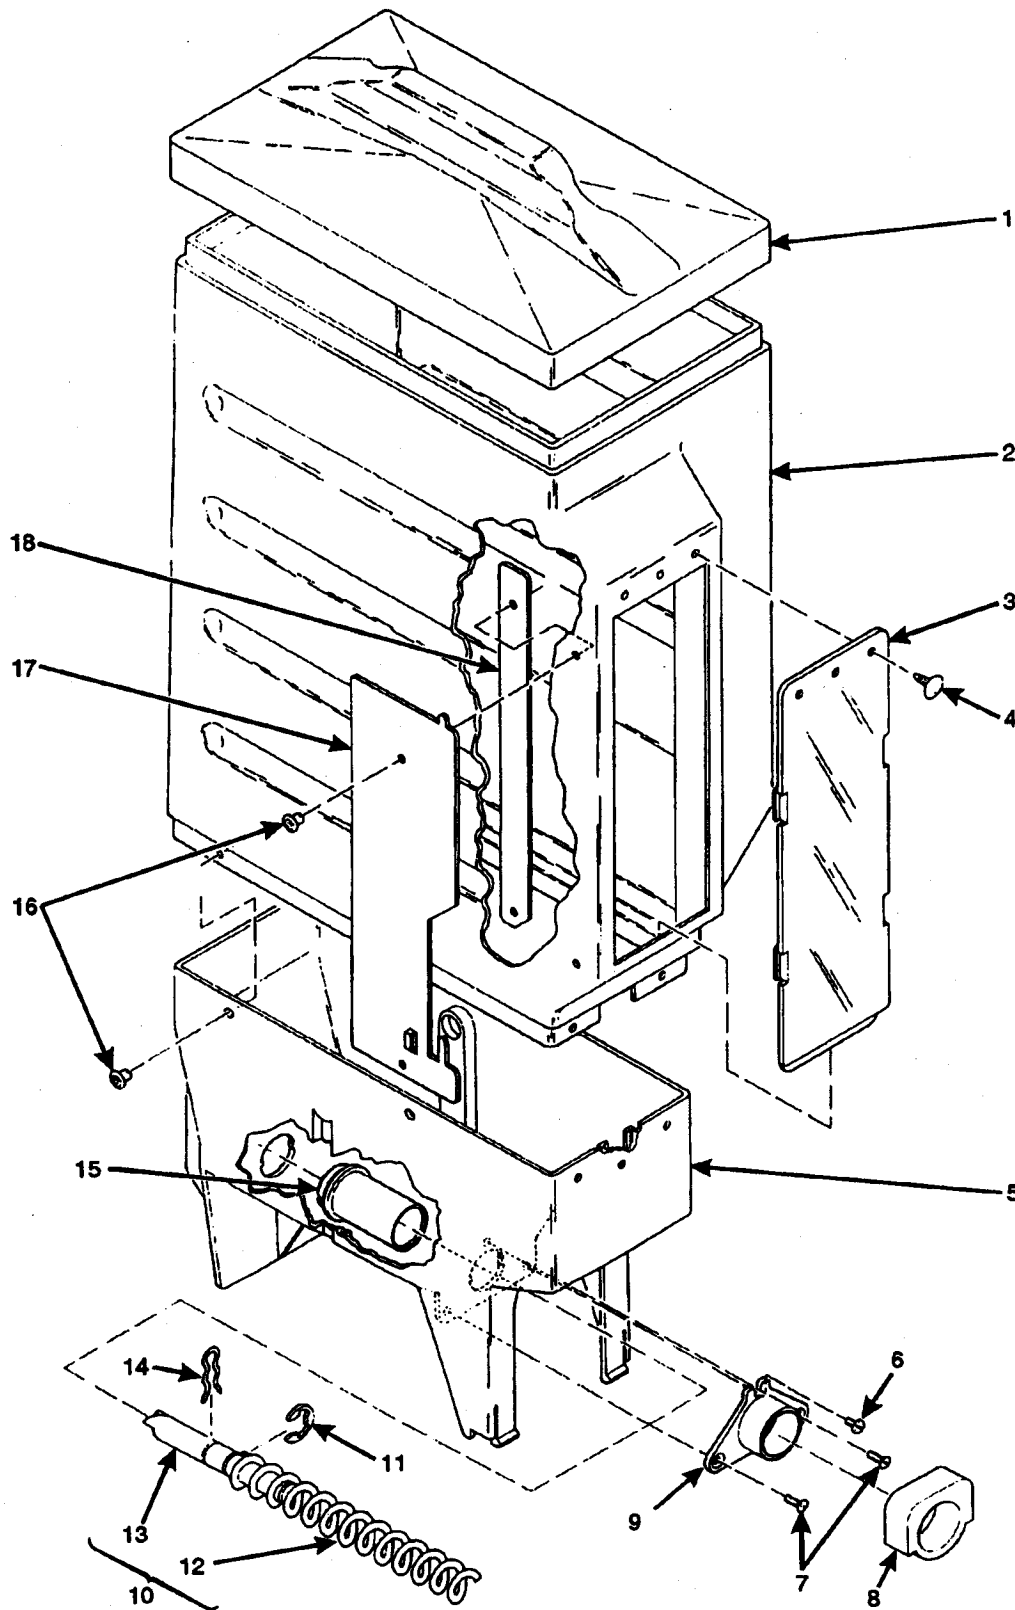

Hot Drink Center Parts Manual

Figure 25-9. Canister Assembly 6237422

6230060 (REVISION B)
OCTOBER, 1994

Hot Drink Center Parts Manual

TABLE 25-9. CANISTER ASSEMBLY 6237422

INDEX	PART NUMBER	DESCRIPTION	QTY.
-	6237422	CANISTER ASSEMBLY - COFFEE BEAN	-
1	6237066	LID - CANISTER	1
2	6237065	SLEEVE - CANISTER	1
3	6237087	WINDOW INSERT	1
4	6237053	FASTENER - PUSH IN	4
5	6237064	CANISTER BASE	1
6	6237049	SCREW, #8-16 X .25 - SLTD - PHS	1
7	6237050	SCREW, #8-16 X .44 - SLTD - FLHD	2
8	6237288	GASKET - GRINDER	1
9	6237031	NOZZLE	1
10	6237095	AUGER AND SHAFT ASSEMBLY (INCLUDES INDEX NUMBERS 11 THROUGH 13)	1
11	6237025	RETAINING RING - "E" - .500	1
12	6237045	AUGER - CANISTER	1
13	6237097	SHAFT - AUGER	1
14	6237026	CLIP - SPRING	1
15	6237014	BEARING - CANISTER	1
16	6237019	ALUMINUM "POP" RIVETS - .187 DIA	8
17	6237517	HINGE PLATE - BEAN WINDOW	1
18	6237518	STIFFENER - HINGE PLATE	1