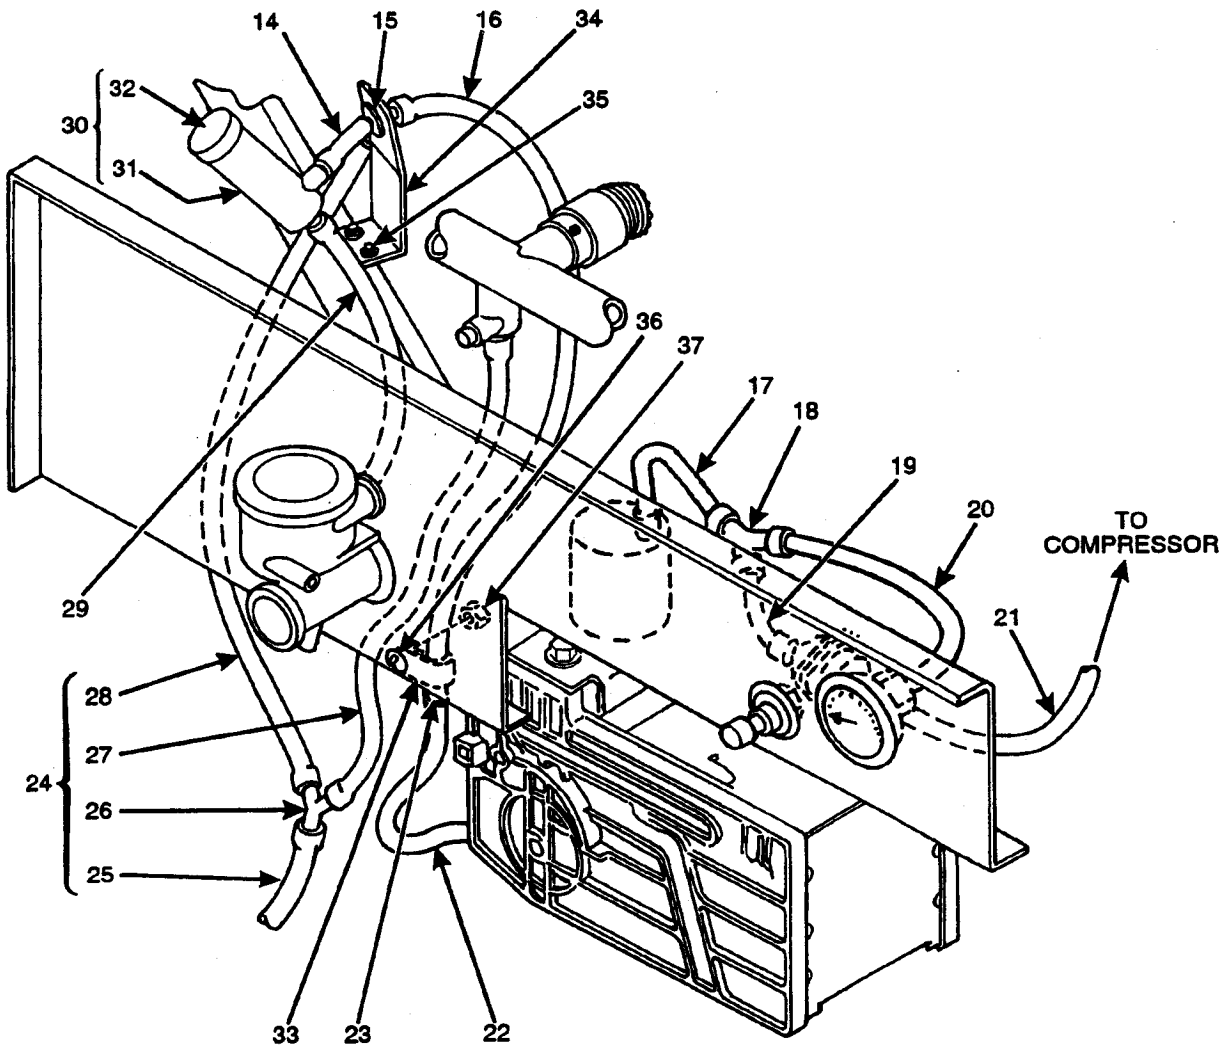

Figure 30-A. Liquid Distribution and Drain System, Part 1 (Sheet 2 of 2)

Hot Drink Center Parts Manual

TABLE 30-A. LIQUID DISTRIBUTION AND DRAIN SYSTEM, PART 1

INDEX	PART NUMBER (U.S. ONLY)	DESCRIPTION 268"	QTY.	BULK (SEE KEY)	
				U.S.	FOR
1	6237041	TUBE 53.0 LG	1	A	B
2	6238052	TUBE - 62" LG	1	C	C
3	6238053	TUBE - 12" LG (623/627 ONLY)	1	C	C
4	6108057	TEE (623/627 ONLY)	1	-	-
5	6238071	SPRAY HOSE ASSEMBLY (INCLUDES INDEX NUMBERS 6 THROUGH 13)	1	-	-
6	6518002	TUBE, .38 X .56 X 20.0	1	A	B
7	6238154	CLAMP - PLASTIC - THROTTLING	1	-	-
8	6158063	CLAMP HOSE	3	-	-
9	6158007	Y CONNECTOR - 1/2 OD X 3/8 ID	1	-	-
10	6237153	TUBE 18.0	1	A	B
11	6237154	TUBE 60.0	1	A	B
12	6238051	FITTING - SPRAY HOSE	1	-	-
13	6238050	SPRAY HEAD	1	-	-
14	6237134	TUBE - .38 I.D. X .56 O.D. X 4.5" LONG	1	A	B
15	6234522	"T" UNION - BARBED	1	-	-
16	6234316	TUBE - 6108097 - 12.5 LG	1	A	B
17	6198003	TUBE - 6208036 - 25.62	1	A	B
18	3017006	SYRUP TUBE TEE SPLICE	1	-	-
19	6237090	6108098 TUBE 7.0 LONG	1	D	E
20	6237150	6108097 TUBE 10.0	1	A	B
21	6234370	TUBE - .44 O.D. X .25 I.D. X 17" LONG	1	D	E
22	6237132	6108097 TUBE 6108097	1	A	B
23	6234315	TUBE - FUNNEL CONNECTION	1	-	-
24	6238038	TUBE AND Y ASSEMBLY (INCLUDES INDEX NUMBERS 25 THROUGH 29)	1	-	-
25	6197014	TUBE - .56 X .37 X 10.0	1	A	B
26	6158007	Y CONNECTOR - 1/2 OD X 3/8 ID	1	-	-
27	6237037	6108097 TUBE 9.5 LONG	1	A	B
28	6157042	TUBE .56 X .37 X 18.0	1	A	B
29	6138119	TUBE	1	A	B
30	6237349	CHAMBER ASSEMBLY - EXPANSION (INCLUDES INDEX NUMBERS 31 AND 32)	1	-	-
31	6237316	TUBE AND EXTENSION ASSEMBLY	1	-	-
32	6237347	VINYL CAP - 1.00 ID X .50 LG	1	-	-
33	3102491	CABLE CLAMP RICHCO #N8	1	-	-
34	6237310	BRACKET - FLOW RESTRICTOR	1	-	-
35	1451097	SCREW, #8-32 X .31 HEX HD. TF - BLACK	2	-	-
36	9900118	SCREW, #8-32 X 3/8-PHS	1	-	-
37	9900081	NUT, #8-32 KEPS ZINC PLATE	1	-	-