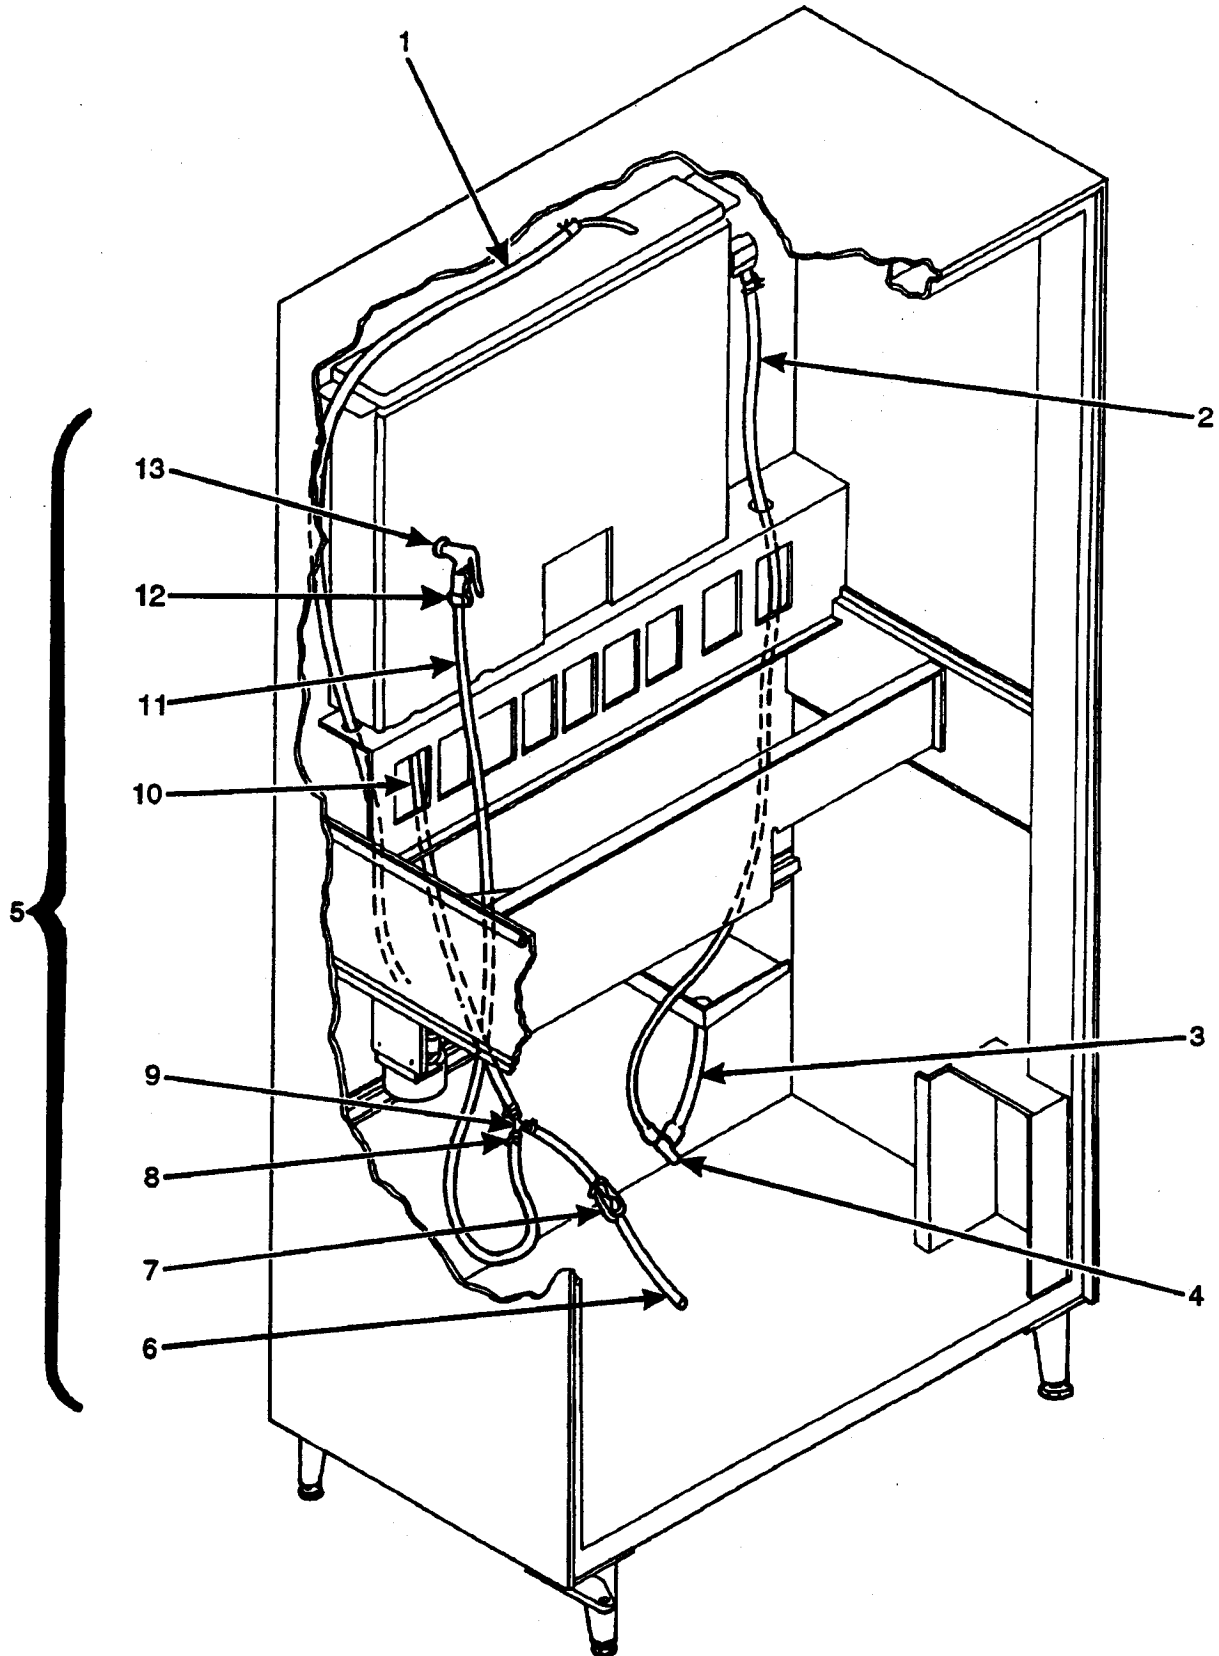

Figure 29-1. Valve Assembly, Hot Water Tank

Hot Drink Center Parts Manual

Figure 30-A. Liquid Distribution and Drain System, Part 1 (Sheet 1 of 2)