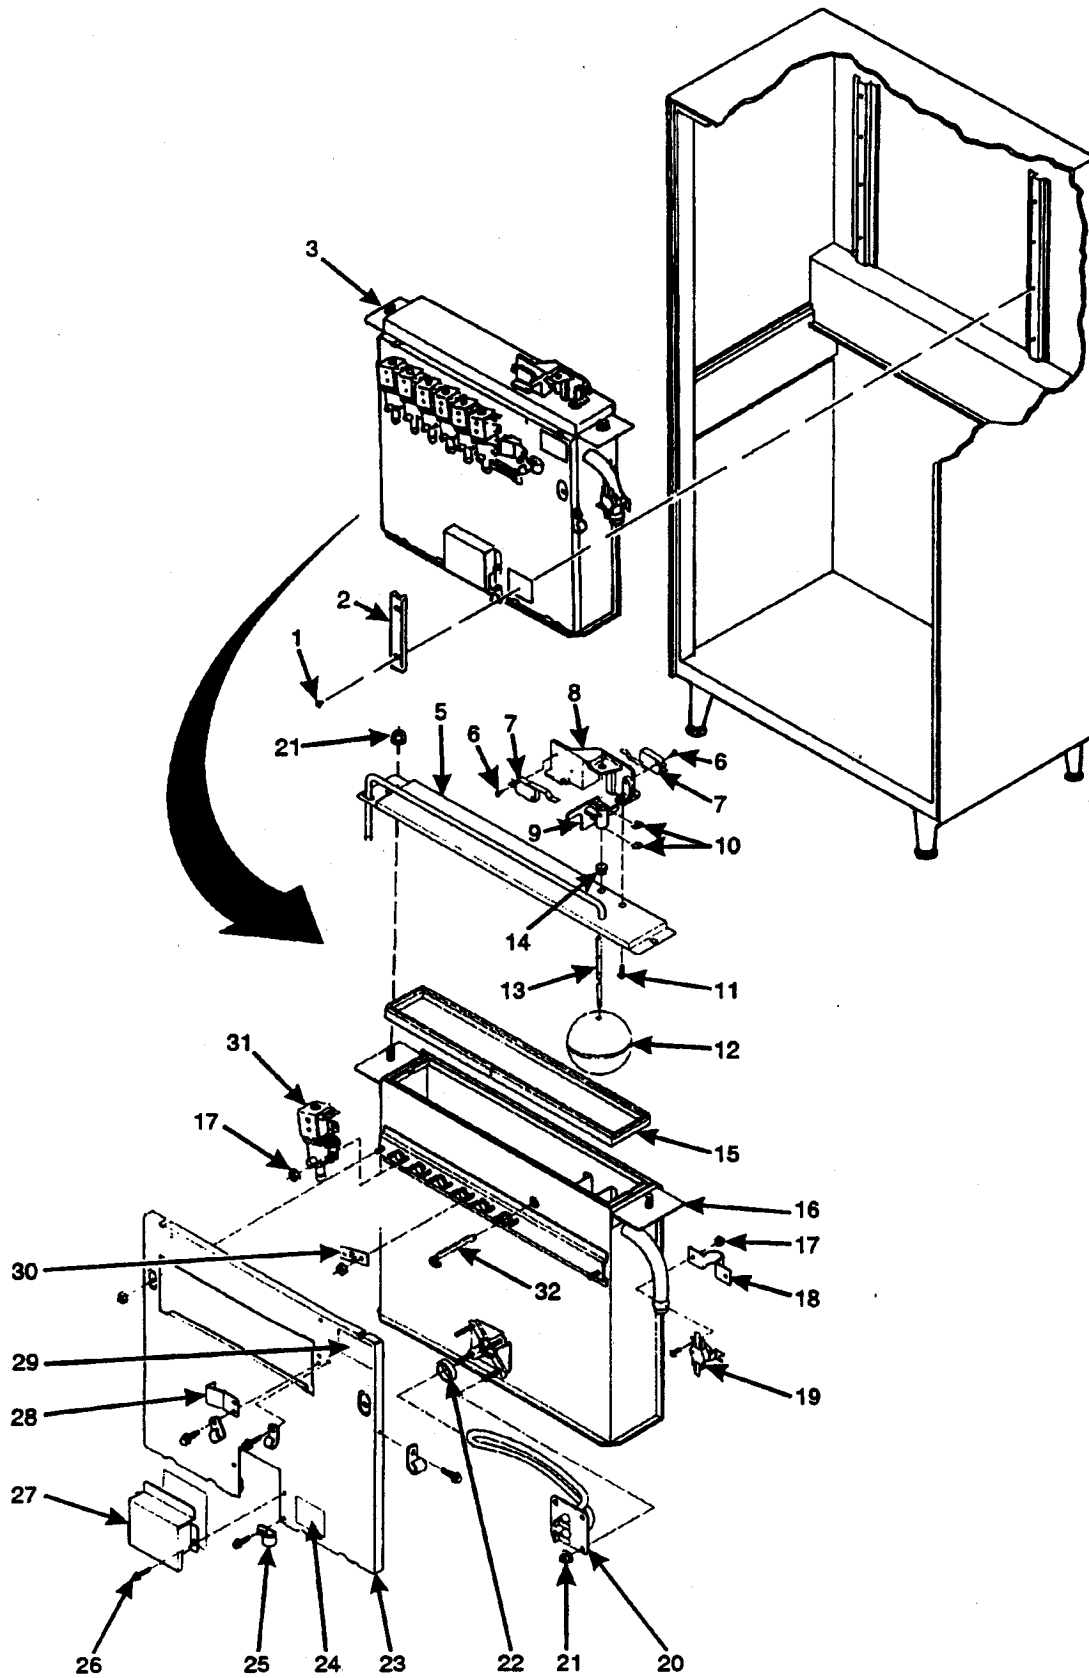

Hot Drink Center Parts Manual

Figure 29-B. Water Tank Assembly - France/Germany/U.K.

Hot Drink Center Parts Manual

TABLE 29-B. WATER TANK ASSEMBLY - ARG./AUS./FR./GER./N.Z./SP./U.K.

INDEX	PART NUMBER	DESCRIPTION	QTY.
1		ATTACHING HARDWARE	4
2	6231036	CLAMP - WATER TANK	2
3	6238002	WATER TANK ASSEMBLY - BASIC FOREIGN (INCLUDES INDEX NUMBERS 4 THROUGH 22)	1
4	6238150	LID ASSEMBLY-FINAL-WATER TANK (INCLUDES INDEX NUMBERS 5 THROUGH 14)	1
5	6238167	WELD ASSEMBLY-COVER-WATER TANK	1
6	6238070	SCREW-#4-17 X .62 HEX HEAD	4
7	6238084	SWITCH-LEVER - 10 GRAM	2
8	6238068	BRACKET-MOUNTING-SWITCH	1
9	6138183	ACTUATOR-SWITCH	1
10	6124073	RETAINING RING REINF E TYPE	2
11	6237049	SCREW-#8-16 X .25	2
12	6508033	FLOAT-WATER TANK	1
13	6238020	SHAFT-FLOAT	1
14	6238144	BEARING-LID-HOT WATER TANK	1
15	6238026	GASKET-CUT-WATER TANK	1
16	6238134	WELD ASSEMBLY - WATER TANK	1
17	9900081	NUT-#8-32 KEPS	16
18	3608061	CLIP-SAFETY-THERMOSTAT	1
19	6238135	THERMOSTAT-AUTO RESET	1
20	6238101	HEATER - 2000 WATTS - 240V	1
21	1172021	NUT-1/4-20 WHIZ-LOCK	6
22	6238042	GASKET-HEATER	1
23	6238044	TANK COVER AND INSULATION ASSEMBLY - INCLUDES THE FOLLOWING THREE ITEMS (NOT SHOWN):	1
	6238075	COVER - FRONT WATER TANK	1
	6238136	INSULATION - BOTTOM - HOT WATER TANK	1
	6238137	INSULATION - TOP - HOT WATER TANK	1
24	6231189	LABEL-WARNING-HIGH VOLTAGE - AUS./N.Z./U.K.	1
	6231216	LABEL-WARNING-HIGH VOLTAGE - GER.	
	6232290	LABEL-WARNING-HIGH VOLTAGE - ARG./MEX./SP.	
	6231229	LABEL-WARNING-HIGH VOLTAGE - FR.	
25	1452139	RETAINER-HARNES	3
26	1451097	SCREW-#8-32 X .31 HEX HEAD	7
27	6238077	COVER-HEATER-WATER TANK	1
28	6238139	RETAINER-SENSOR-HOT WATER TANK	1
29	6231188	LABEL-CAUTION-HOT SURFACE - AUS./N.Z./U.K.	1
	6231192	LABEL-CAUTION-HOT SURFACE - GER.	
	6232288	LABEL-CAUTION-HOT SURFACE - ARG./MEX./SP.	
	6231207	LABEL-CAUTION-HOT SURFACE - FR.	
30	6238045	PLUG ASSEMBLY - HOT WATER TANK	1
31	6238170	VALVE ASSEMBLY, HOT WATER TANK (SEE FIGURE 29-1 FOR DETAILS)	4
32	6236022	SENSOR ASSEMBLY - TANK TEMPERATURE	1