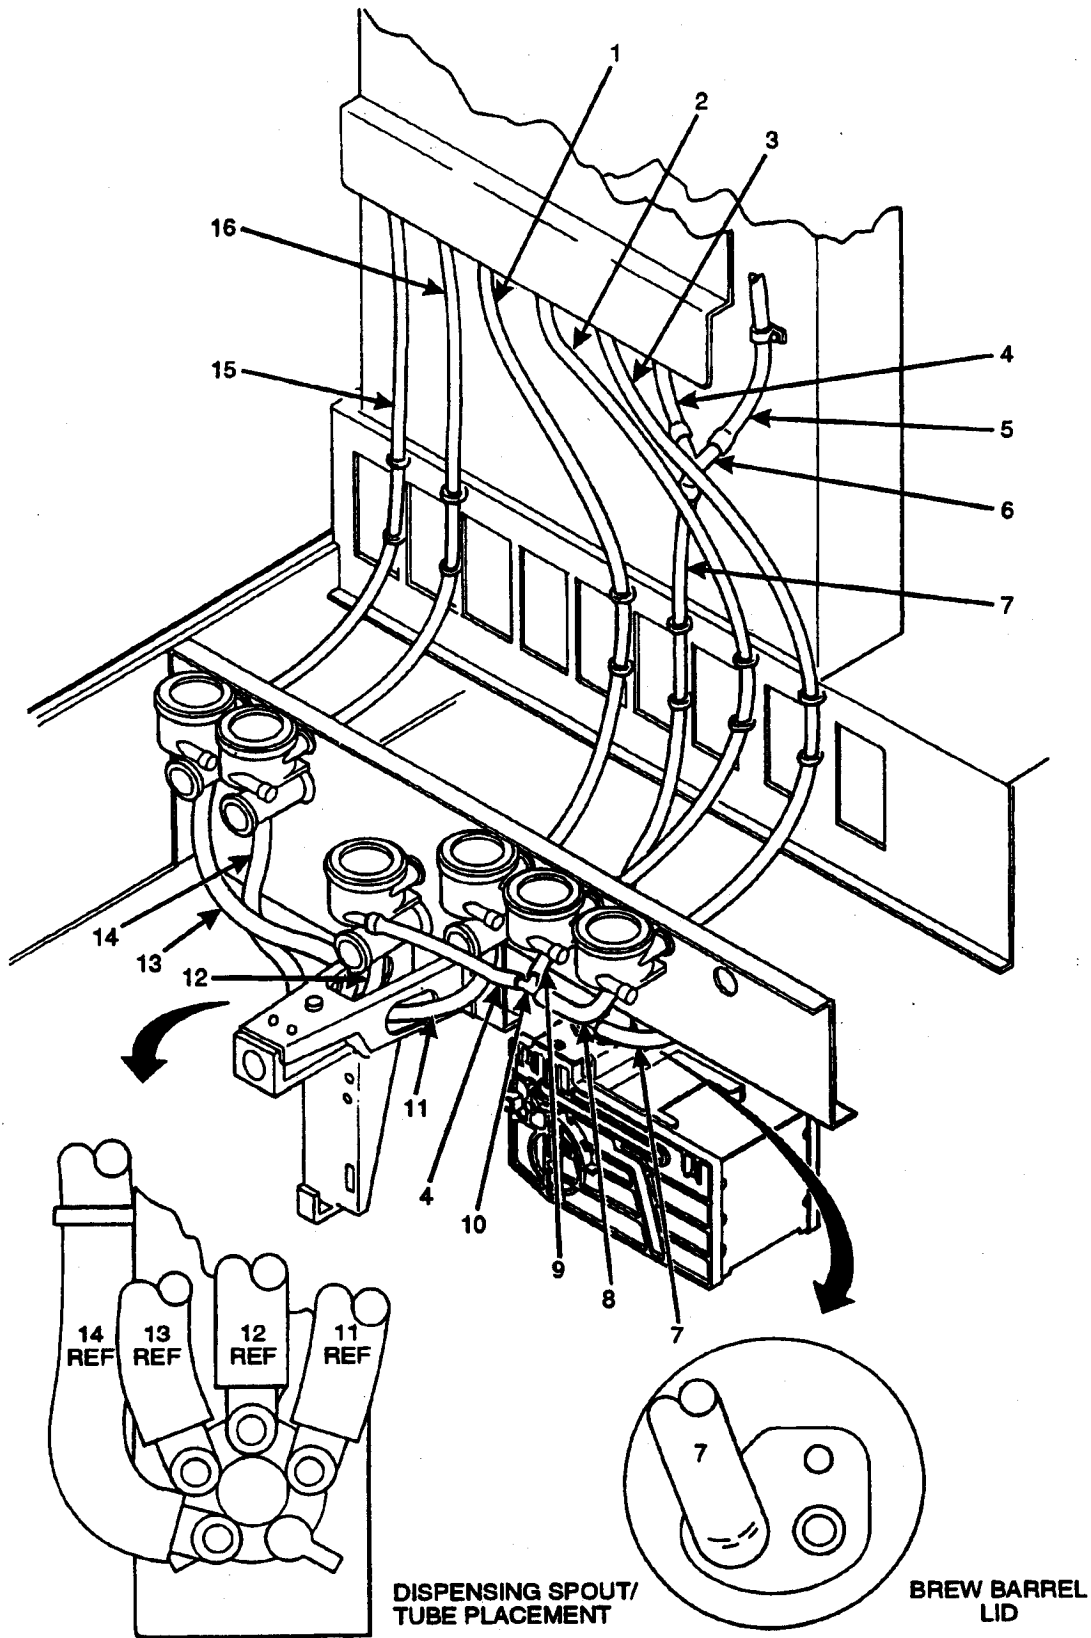

Hot Drink Center Parts Manual

TABLE 30-A. LIQUID DISTRIBUTION AND DRAIN SYSTEM, PART 1

INDEX	PART NUMBER (U.S. ONLY)	DESCRIPTION 268"	QTY.	BULK (SEE KEY)	
				U.S.	FOR
1	6237041	TUBE 53.0 LG	1	A	B
2	6238052	TUBE - 62" LG	1	C	C
3	6238053	TUBE - 12" LG (623/627 ONLY)	1	C	C
4	6108057	TEE (623/627 ONLY)	1	-	-
5	6238071	SPRAY HOSE ASSEMBLY (INCLUDES INDEX NUMBERS 6 THROUGH 13)	1	-	-
6	6518002	TUBE, .38 X .56 X 20.0	1	A	B
7	6238154	CLAMP - PLASTIC - THROTTLING	1	-	-
8	6158063	CLAMP HOSE	3	-	-
9	6158007	Y CONNECTOR - 1/2 OD X 3/8 ID	1	-	-
10	6237153	TUBE 18.0	1	A	B
11	6237154	TUBE 60.0	1	A	B
12	6238051	FITTING - SPRAY HOSE	1	-	-
13	6238050	SPRAY HEAD	1	-	-
14	6237134	TUBE - .38 I.D. X .56 O.D. X 4.5" LONG	1	A	B
15	6234522	"T" UNION - BARBED	1	-	-
16	6234316	TUBE - 6108097 - 12.5 LG	1	A	B
17	6198003	TUBE - 6208036 - 25.62	1	A	B
18	3017006	SYRUP TUBE TEE SPLICE	1	-	-
19	6237090	6108098 TUBE 7.0 LONG	1	D	E
20	6237150	6108097 TUBE 10.0	1	A	B
21	6234370	TUBE - .44 O.D. X .25 I.D. X 17" LONG	1	D	E
22	6237132	6108097 TUBE 6108097	1	A	B
23	6234315	TUBE - FUNNEL CONNECTION	1	-	-
24	6238038	TUBE AND Y ASSEMBLY (INCLUDES INDEX NUMBERS 25 THROUGH 29)	1	-	-
25	6197014	TUBE - .56 X .37 X 10.0	1	A	B
26	6158007	Y CONNECTOR - 1/2 OD X 3/8 ID	1	-	-
27	6237037	6108097 TUBE 9.5 LONG	1	A	B
28	6157042	TUBE .56 X .37 X 18.0	1	A	B
29	6138119	TUBE	1	A	B
30	6237349	CHAMBER ASSEMBLY - EXPANSION (INCLUDES INDEX NUMBERS 31 AND 32)	1	-	-
31	6237316	TUBE AND EXTENSION ASSEMBLY	1	-	-
32	6237347	VINYL CAP - 1.00 ID X .50 LG	1	-	-
33	3102491	CABLE CLAMP RICHCO #N8	1	-	-
34	6237310	BRACKET - FLOW RESTRICTOR	1	-	-
35	1451097	SCREW, #8-32 X .31 HEX HD. TF - BLACK	2	-	-
36	9900118	SCREW, #8-32 X 3/8-PHS	1	-	-
37	9900081	NUT, #8-32 KEPS ZINC PLATE	1	-	-

SINGLE BREW - SINGLE CONDIMENT