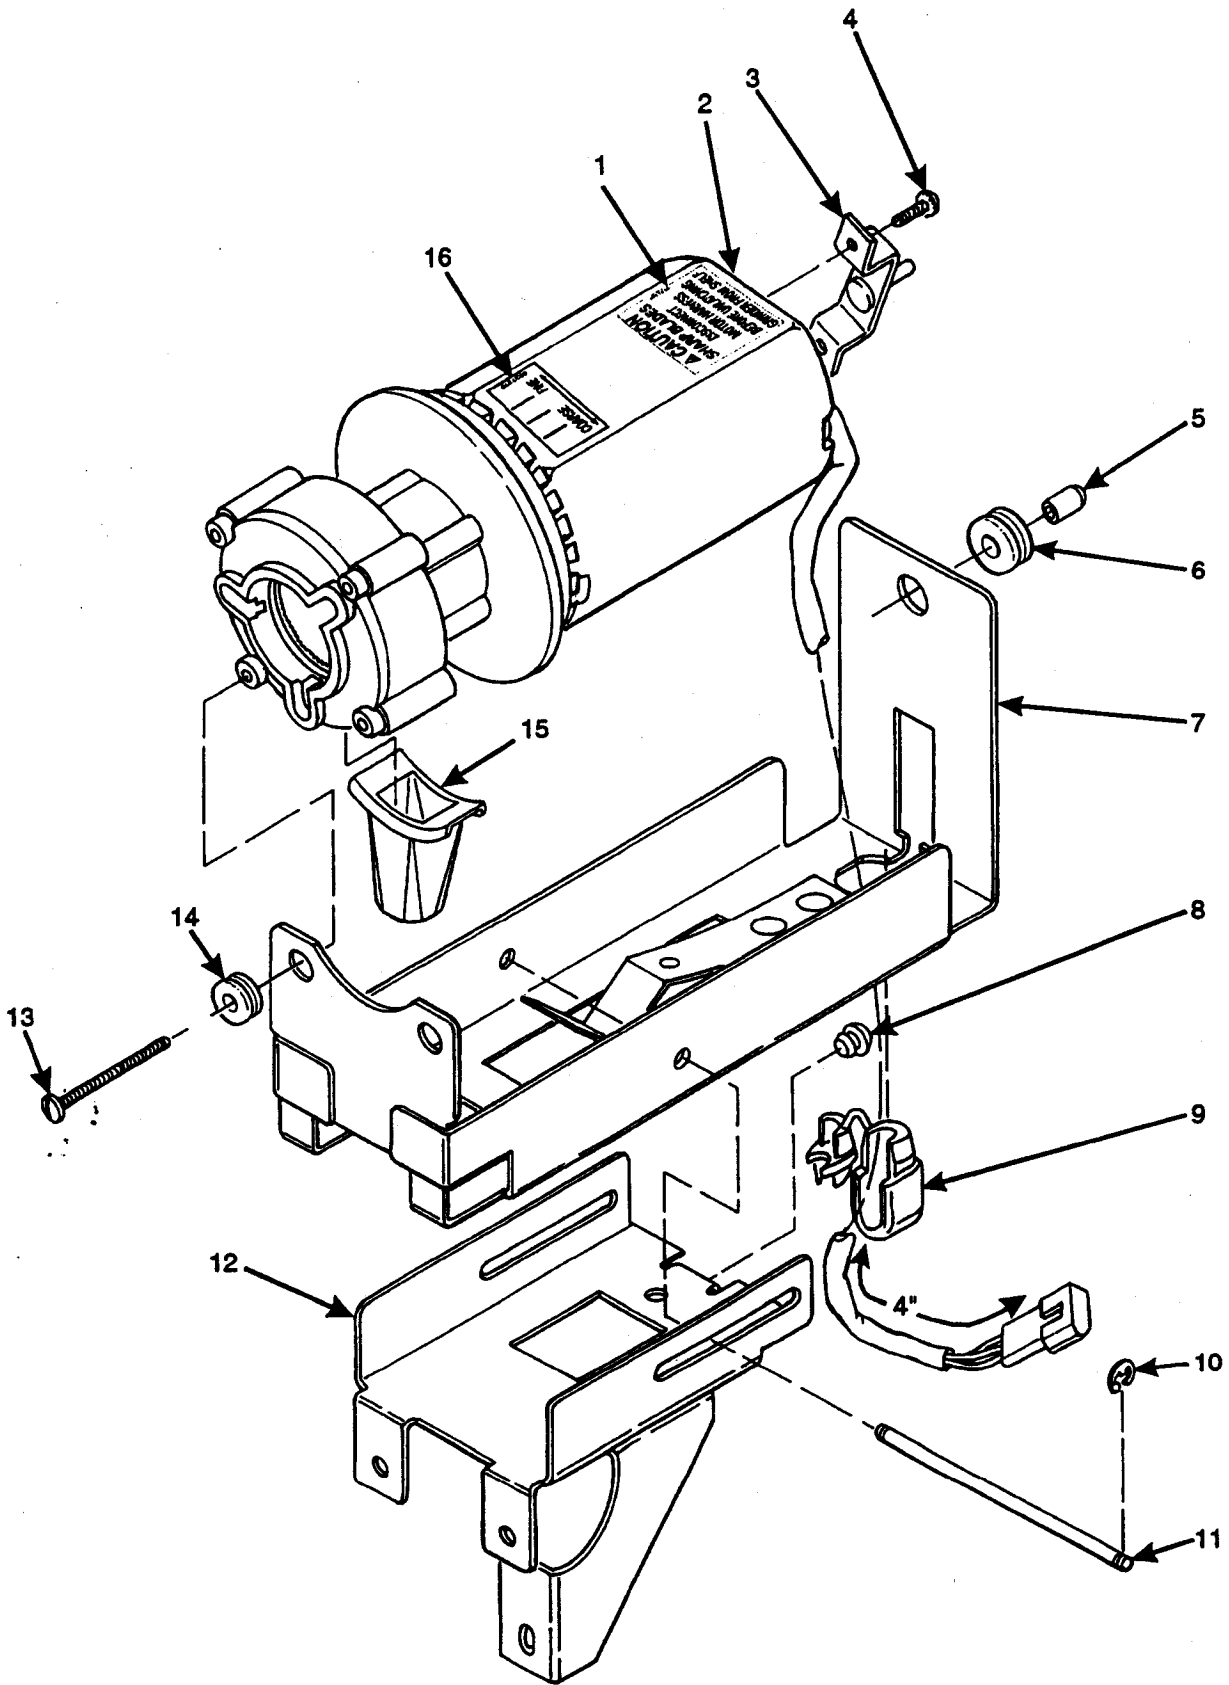

Hot Drink Center Parts Manual

Figure 26. Grinder and Bracket Assembly - Bean

Hot Drink Center Parts Manual

TABLE 26. GRINDER AND BRACKET ASSEMBLY - BEAN

INDEX	PART NUMBER	DESCRIPTION	QTY.
-	6237378	GRINDER & BRACKET ASSY-BEAN <i># 187.15</i>	REF.
1	6231191	LABEL - CAUTION SHARP BLADES - AUS./N.Z./U.K./U.S.	1
	6231193	LABEL - CAUTION SHARP BLADES - GER.	
	6232276	LABEL - CAUTION SHARP BLADES - ARG./MEX./SP.	
	6231205	LABEL - CAUTION SHARP BLADES - FR.	
2	6237202	GRINDER ASSEMBLY - BEAN (SEE FIGURE 26-1 FOR DETAILS)	1
3	6237206	BRACKET ASSEMBLY - GRINDER MOTOR	1
4	9900138	SCREW, #8-32 X 1/4 PHS, W/LOCKWASHER	2
5	3152081	COVER SCREW TIP	1
6	6237213	GROMMET - 3/16	1
-	6237016	EYELET-FLAT FLANGE-.155 DIA. (NOT SHOWN)	2
7	6237377	BRACKET ASSEMBLY - GRINDER	1
8	6224010	PLUG - BUMPER	1
9	7101028	HEYCO - RIGHT ANGLE	1
10	9900418	RETAINING RING REINF E TYPE - .187	2
11	6237221	SHAFT - GRINDER BRACKET	1
12	6237291	BRACKET ASSEMBLY - GRINDER SHELF	1
13	6237214	SCREW, #4-40 X 1.50 PHS, W/LW	2
14	6237030	GROMMET - 5/32	2
15	6237252	CHUTE - GRINDER	1
16	6237270	LABEL - GRIND SETTING - U.S./FR./GER./U.K.	1
	6232284	LABEL - GRIND SETTING - ARG./SP.	
-	6237381	COVER-GRINDER SHAFT (NOT SHOWN)	1