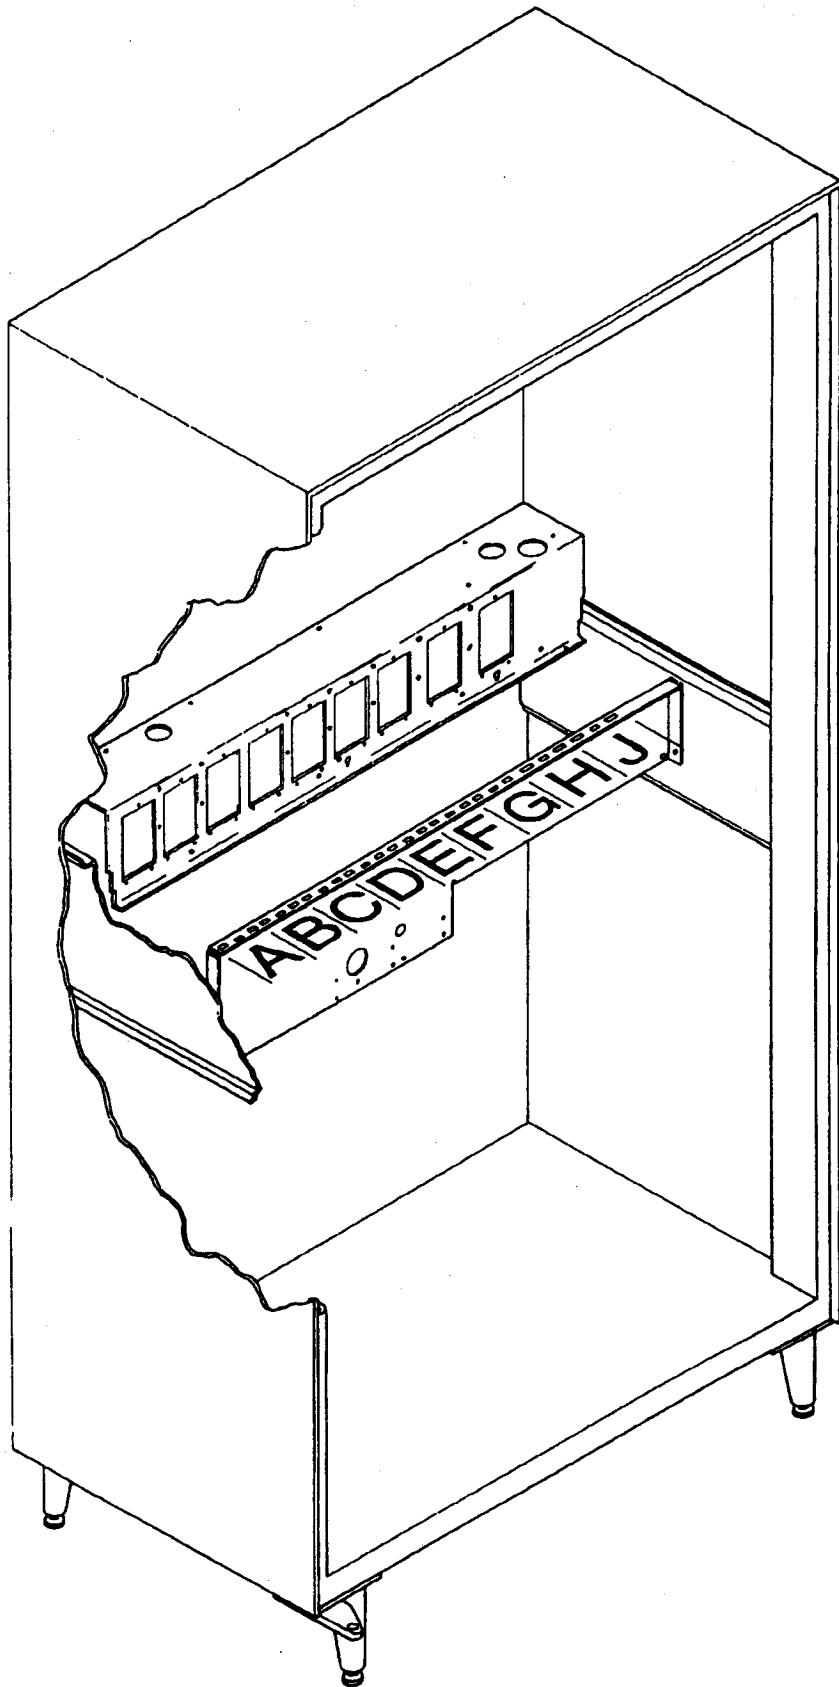

Hot Drink Center Parts Manual

Figure 25. Canister Usage

Hot Drink Center Parts Manual

TABLE 25. CANISTER USAGE

CANISTER POSITION	DETAIL FIGURE	CONDIMENT OPTION		INGREDIENT	QTY	CANISTER ASSEMBLY PART NUMBER
		DUAL	SINGLE			
A	25-1	✓	✓	CHOCOLATE	1	6237447
B	25-2	✓	✓	SOUP	1	6237448
C	25-13	✓	✓	SUGAR SUBSTITUTE	1	6237450
D	25-3	✓	✓	LIGHTENER	1	6237446
E	25-12	✓	✓	SUGAR	1	6237449
F	25-2		✓	6TH PRODUCT	1	6237448
	25-3	✓		LIGHTENER	1	6237446
G	25-13		✓	INSTANT TEA	1	6237450
	25-12	✓		SUGAR	1	6237449
H	25-4	✓	✓	FREEZE DRY DECAF OR COFFEE	1	6237445
	25-5	✓	✓	FRESH BREW DECAF OR COFFEE	1	6237435
	25-6	✓	✓	BEAN DECAF OR COFFEE (WITH 2 GRINDERS ONLY)	1	6237421
	25-7	✓	✓	FRESH BREW LEAF TEA - LOW CAPACITY	1	6237423
J	25-4	✓	✓	FREEZE DRY DECAF OR COFFEE	1	6237445
	25-8	✓	✓	FRESH BREW COFFEE OR DECAF (NO WINDOW)	1	6237434
	25-9	✓	✓	BEAN DECAF OR COFFEE (WITH SINGLE GRINDER AND WINDOW)	1	6237422
	25-10	✓	✓	LEAF TEA - HIGH CAPACITY	1	6237420
	25-11	✓	✓	BEAN DECAF OR COFFEE (WITH TWO GRINDERS AND WINDOW)	1	6237424