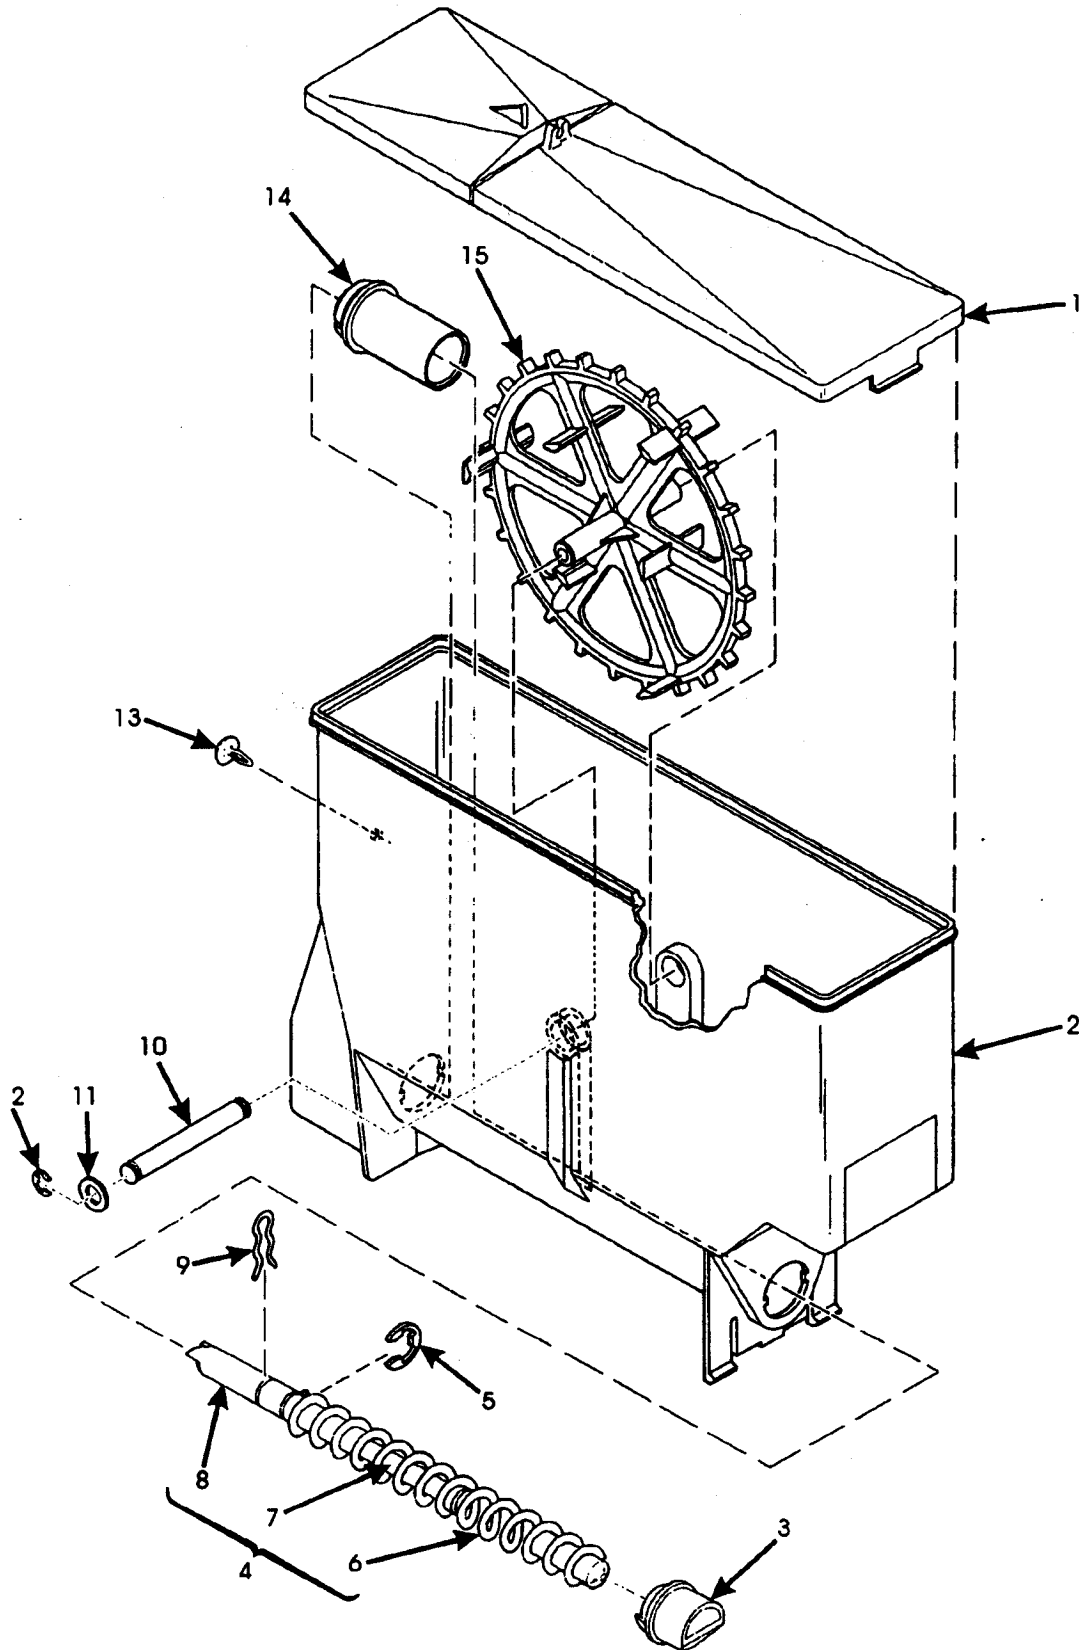

TABLE 25-4. CANISTER ASSEMBLY 6237445

Hot Drink Center Parts Manual

Figure 25-4. Canister Assembly 6237445

Hot Drink Center Parts Manual

TABLE 25-4. CANISTER ASSEMBLY 6237445

INDEX	PART NUMBER	DESCRIPTION	QTY.
-	6237445	CANISTER ASSEMBLY - FREEZE DRY COFFEE	-
1	6237023	LID - CANISTER	1
2	6237176	BASE - CANISTER	1
3	6237080	NOZZLE - DISPENSING - CANISTER	1
4	6237178	AUGER AND SHAFT ASSEMBLY (INCLUDES INDEX NUMBERS 5 THROUGH 7)	1
5	6237025	RETAINING RING - "E" - .500	1
6	6237015	AUGER - CANISTER	1
7	6237169	EXTENTION - AUGER	1
8	6237168	SHAFT - AUGER	1
9	6237026	CLIP - SPRING	1
10	6237167	SHAFT - CANISTER	1
11	6237116	WASHER - SEAL - WEAR PLATE	2
12	9900415	RETAINING RING REINF E TYP.1	2
13	6237053	FASTENER - PUSH IN	1
14	6237014	BEARING - CANISTER	1
15	6237181	MIXING WHEEL	1