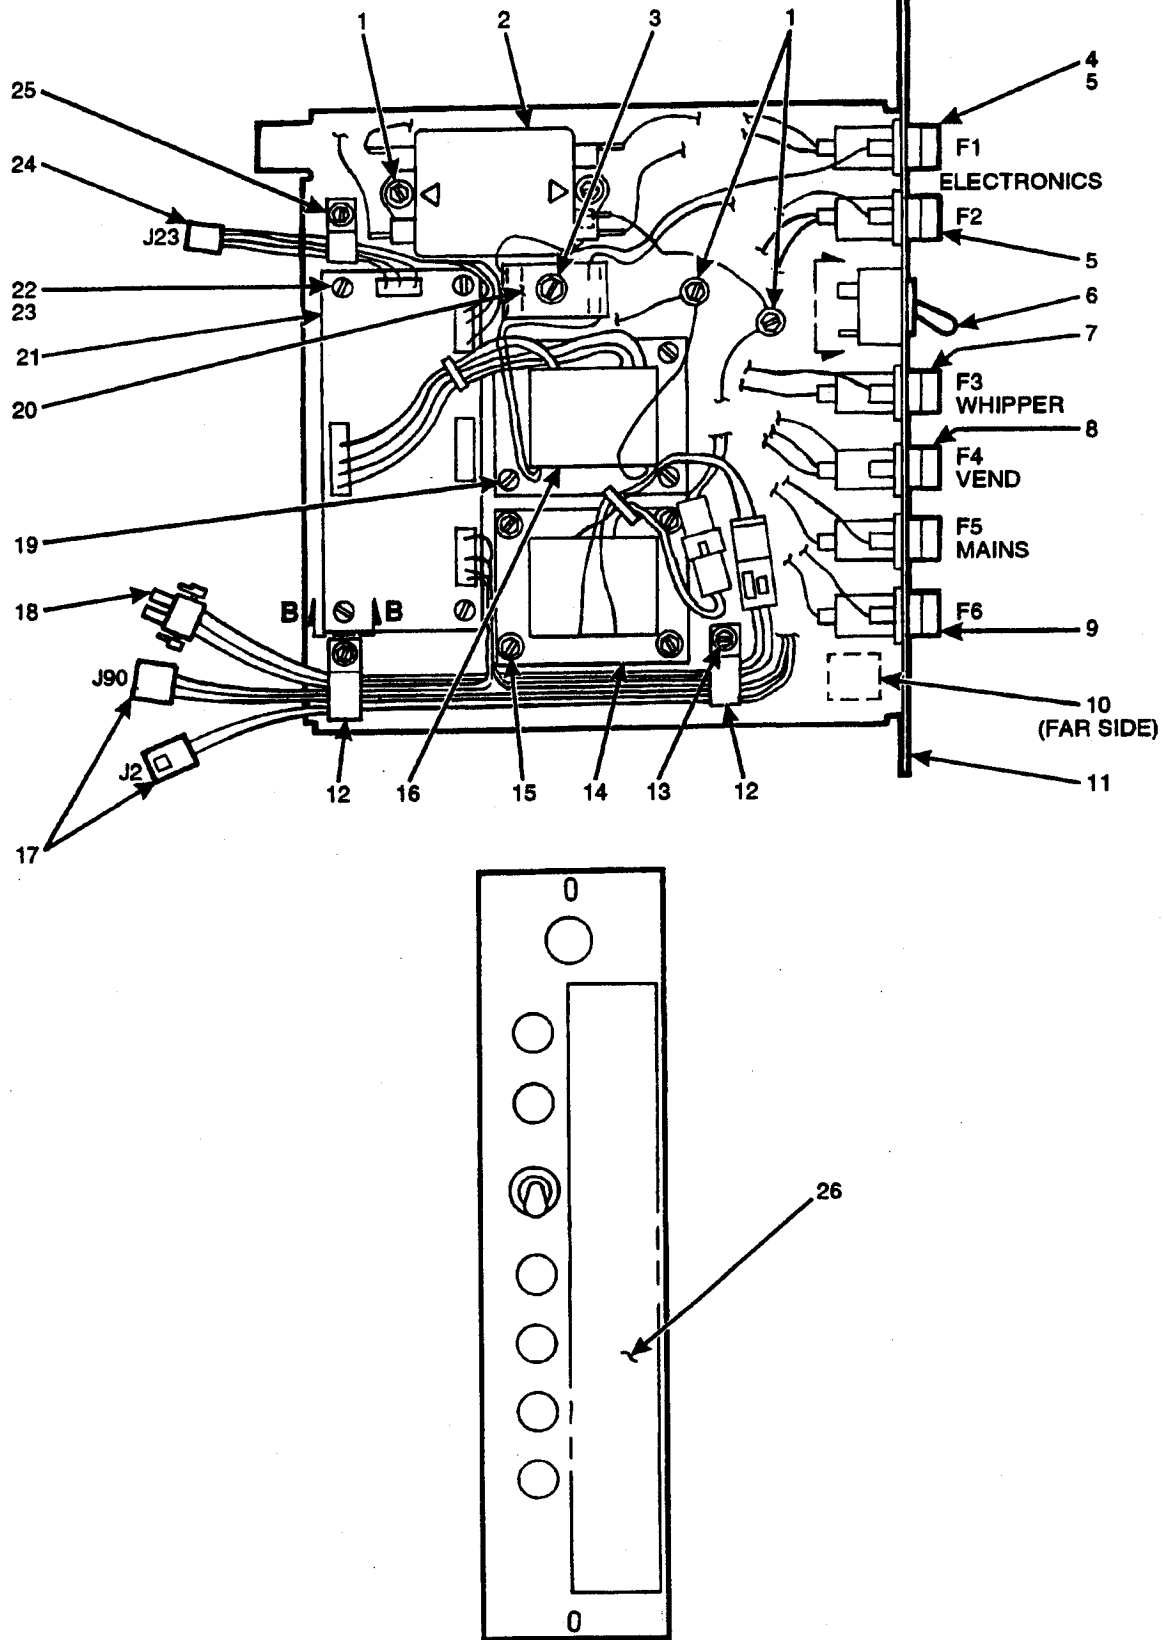

Hot Drink Center Parts Manual

Figure 36-C. Power Control Panel Assembly (ARG./FR./GER./SP.)

Hot Drink Center Parts Manual

TABLE 36-C. POWER CONTROL PANEL ASSEMBLY (ARG./FR./GER./SP.)

INDEX	PART NUMBER	DESCRIPTION	QTY.
-	6231162	POWER CONTROL PANEL ASSEMBLY (SP.)	REF.
-	6231183	POWER CONTROL PANEL ASSEMBLY (FR./GER.)	REF.
-	6231071	COVER - POWER PANEL (NOT SHOWN)	1
1	3157060	SCREW - #8 - 32 X .31 HEX W/ HD.	4
2	9989103	FILTER - INTERFERENCE	1
3	9900197	SCREW #8 - 32X1/2 PHS T/C W/LK	1
4	9989350	FUSE HOLDER - SHOCK SAFE	6
5	9989473	FUSE - 1/2 AMP - TIME DELAY	2
6	4041150	SWITCH DPST #1111 - 0009	1
7	5268032	LINE FUSE (15 AMP)	1
8	9989433	FUSE - 8AMP - TIME DELAY	1
9	9989485	FUSE - 10 AMP - TIME DELAY	2
10	6231228	LABEL - POWER PANEL (ARG./SP.)	1
10	6231196	LABEL - PWR MOD. (FR./GER.)	1
11	6231167	POWER PANEL ASSY - FOREIGN	1
12	4732024	RETAINER - HARNESS	2
13	1451097	SCREW - #8 - 32X.31 HEX HD.TF - BL	6
14	9989021	TRANSFORMER - 24 VOLT	1
15	6231217	SCREW - #8 - 32X1.50 HEX T/F	4
16	9989027	TRANSFORMER ASSY. - 26V - .18 VT EA	1
17	6239000	HARNESS - POWER PANEL - FOR.	1
18	6239003	HARN - WHIPPER POWER - FOR.	1
19	4245121	#8 - 32X1.37 RHS TY23 T/C SCRE	4
20	1471165	TERMINAL BLOCK - FOREIGN	1
21	6236018	PCB ASSY - POWER SUPPLY	1
22	1471199	SCREW - #8 - 18 X .62 HEX/WH.	4
23	9989329	PLASTIC EXPANSION NUT .250 S EA	4
24	1471100	POWER SUPPLY - INT.TO CONTROLLER	1
25	2221049	WIRE CLAMP .302 DIA	1
26	6232278	LABEL - FUSE MTG. PLATE (ARG./SP.)	1
26	6231199	LABEL - FUSE (FR./GER.)	1