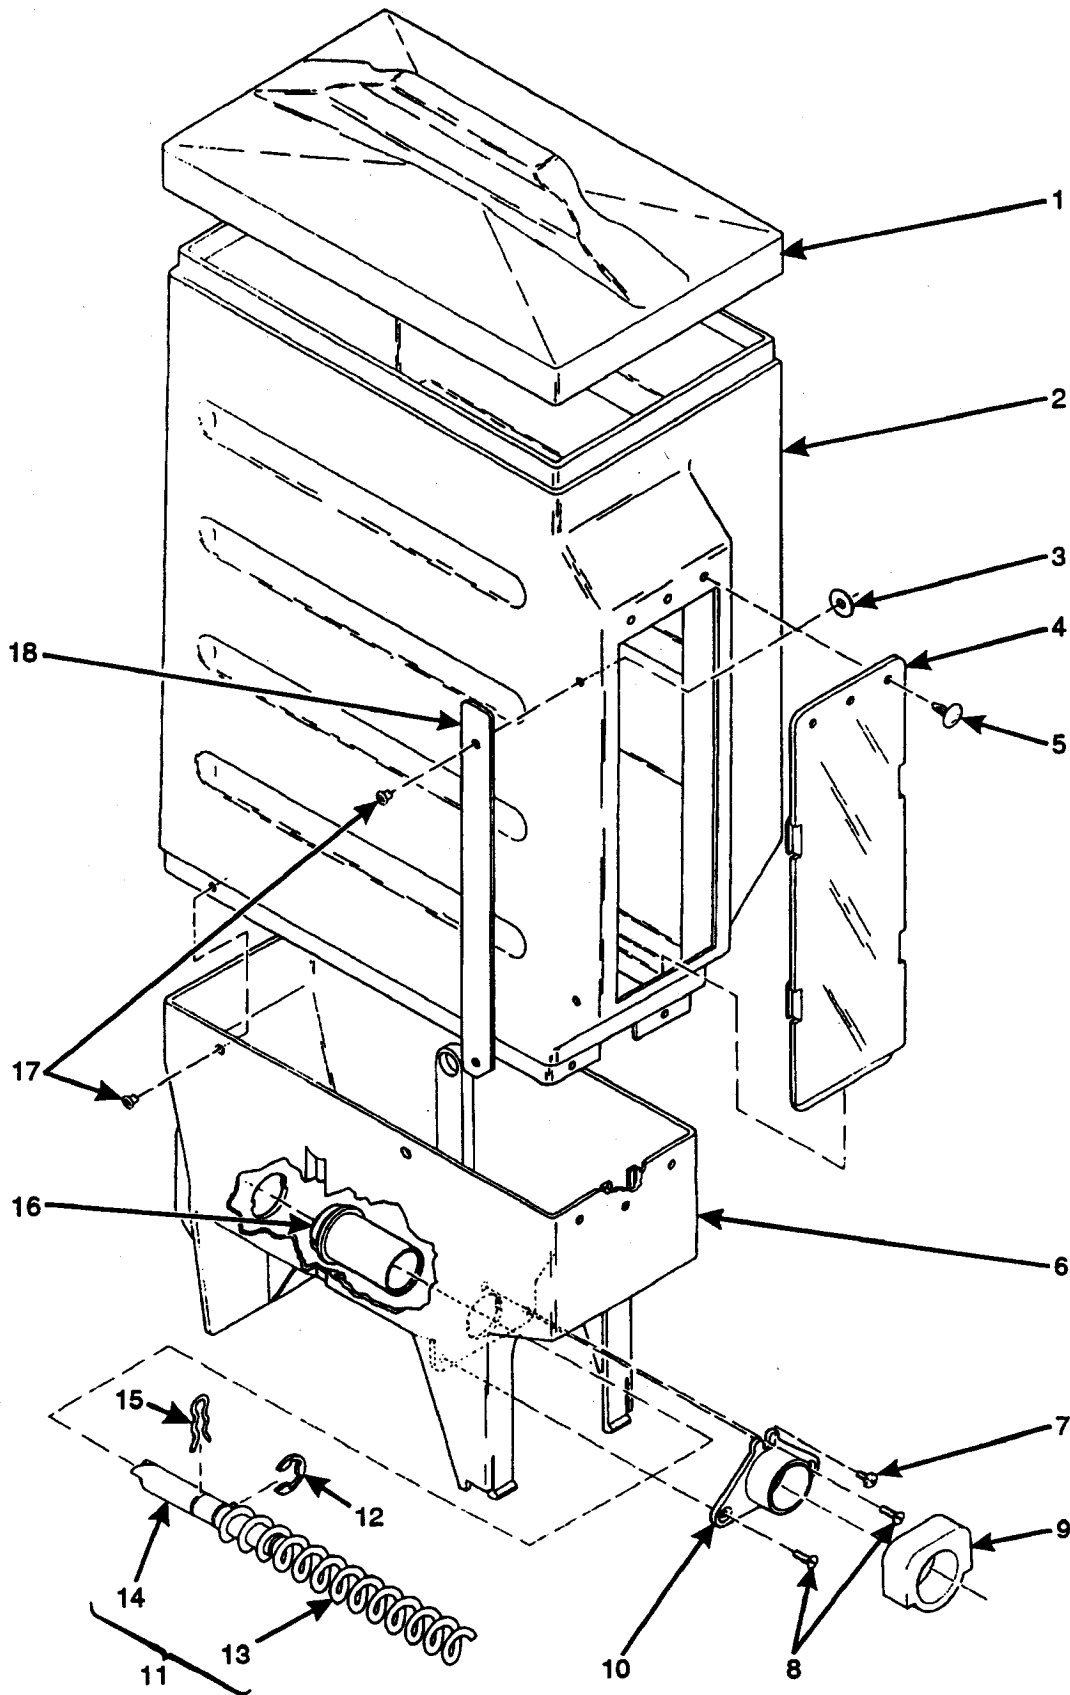

Hot Drink Center Parts Manual

Figure 25-11. Canister Assembly 6237424

Hot Drink Center Parts Manual

TABLE 25-11. CANISTER ASSEMBLY 6237424

INDEX	PART NUMBER	DESCRIPTION	QTY.
-	6237424	CANISTER ASSEMBLY - COFFEE BEAN WITH WINDOW	-
1	6237066	LID - CANISTER <i>8.58</i>	1
2	6237065	SLEEVE - CANISTER <i>16.13</i>	1
3	5220042	NYLON WASHER	2
4	6237087	WINDOW INSERT <i>2.95</i>	1
5	6237053	FASTENER - PUSH IN	4
6	6237064	CANISTER BASE	1
7	6237049	SCREW, #8-16 X .25 - SLTD - PHS	1
8	6237050	SCREW, #8-16 X .44 - SLTD - FLHD	2
9	6237288	GASKET - GRINDER	1
10	6237031	NOZZLE	1
11	6237095	AUGER AND SHAFT ASSEMBLY (INCLUDES INDEX NUMBERS 11 THROUGH 13)	1
12	6237025	RETAINING RING - "E" - .500	1
13	6237045	AUGER - CANISTER	1
14	6237097	SHAFT - AUGER	1
15	6237026	CLIP - SPRING	1
16	6237014	BEARING - CANISTER	1
17	6237019	ALUMINUM "POP" RIVET - .187 DIA	8
18	6237518	STIFFENER - HINGE PLATE	1