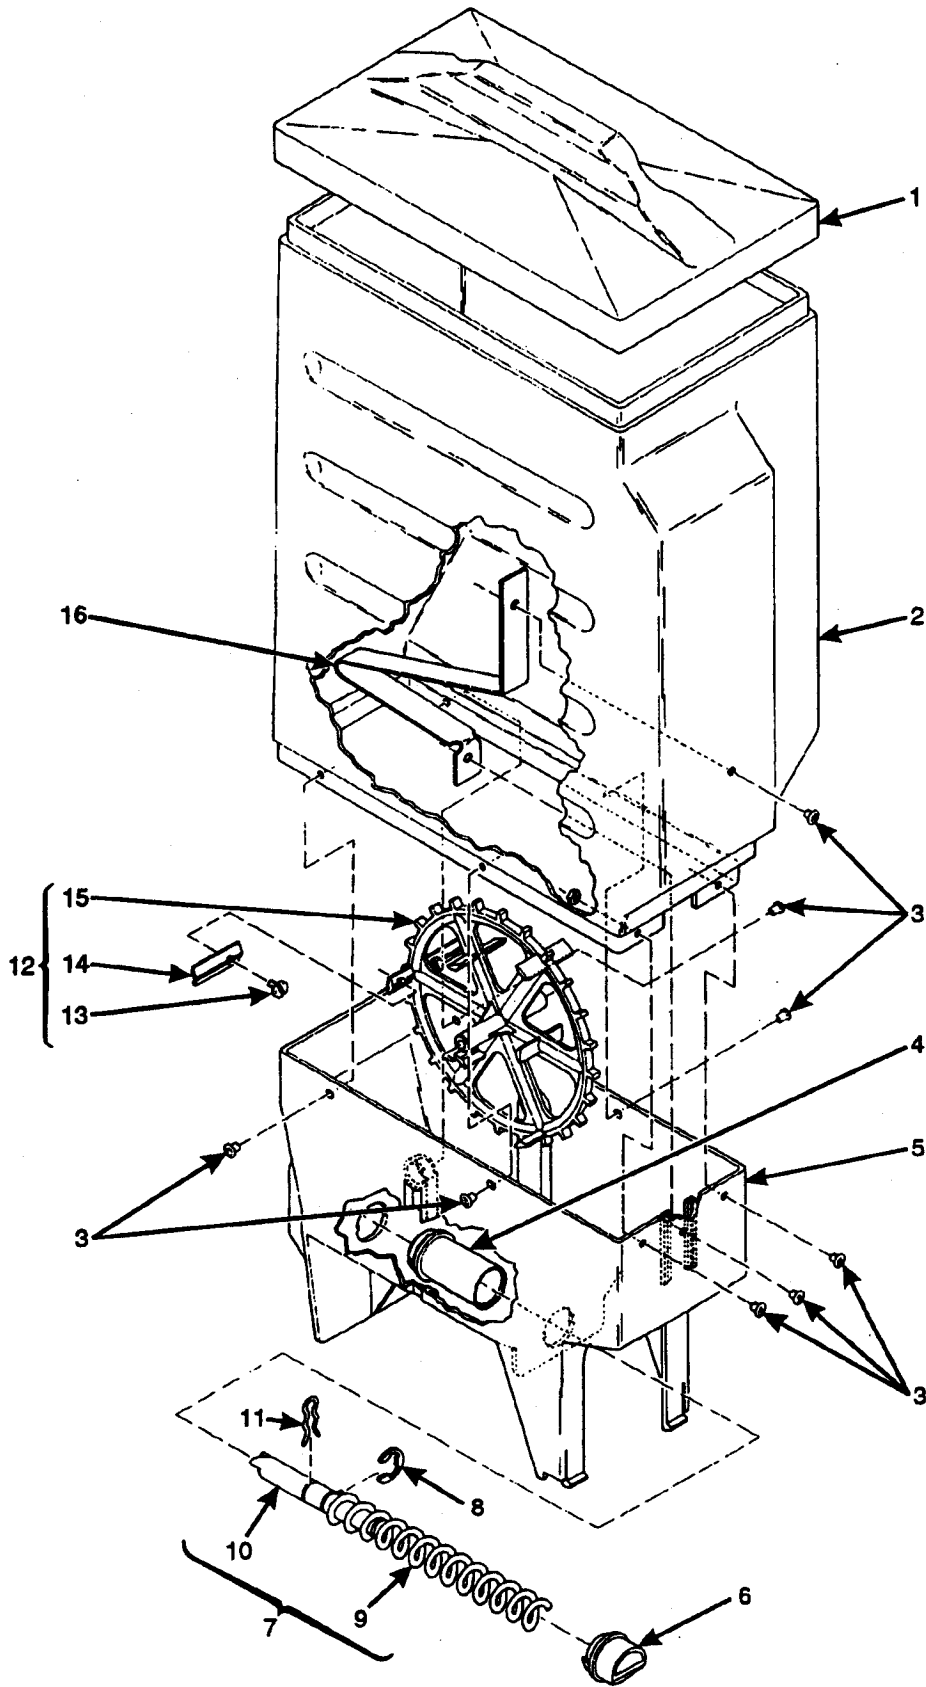

Hot Drink Center Parts Manual

Figure 25-8. Canister Assembly 6237434

Hot Drink Center Parts Manual

TABLE 25-8. CANISTER ASSEMBLY 6237434

INDEX	PART NUMBER	DESCRIPTION	QTY.
-	6237434	CANISTER ASSEMBLY - COFFEE - FRESH BREW	-
1	6237066	LID - CANISTER	1
2	6237005	SLEEVE - CAN.	1
3	6237019	ALUMINUM "POP" RIVETS - .187 DIA	8
4	6237014	BEARING - CANISTER	1
5	6237062	CANISTER BASE	1
6	6237063	NOZZLE - DISPENSING - CANISTER	1
7	6237095	AUGER AND SHAFT ASSEMBLY (INCLUDES INDEX NUMBERS 6 THROUGH 10)	1
8	6237025	RETAINING RING - "E" - .500	1
9	6237045	AUGER - CANISTER	1
10	6237097	SHAFT - AUGER	1
11	6237026	CLIP - SPRING	1
12	6237001	MIXING WHEEL ASSEMBLY (INCLUDES INDEX NUMBERS 13 THROUGH 15)	1
13	6237049	SCREW, #8-16 X .25 - SLTD - PHS	2
14	6237003	EXTENSION - WHEEL	2
15	6237002	MIXING WHEEL	1
16	6237004	SPRING - THUMPER	1