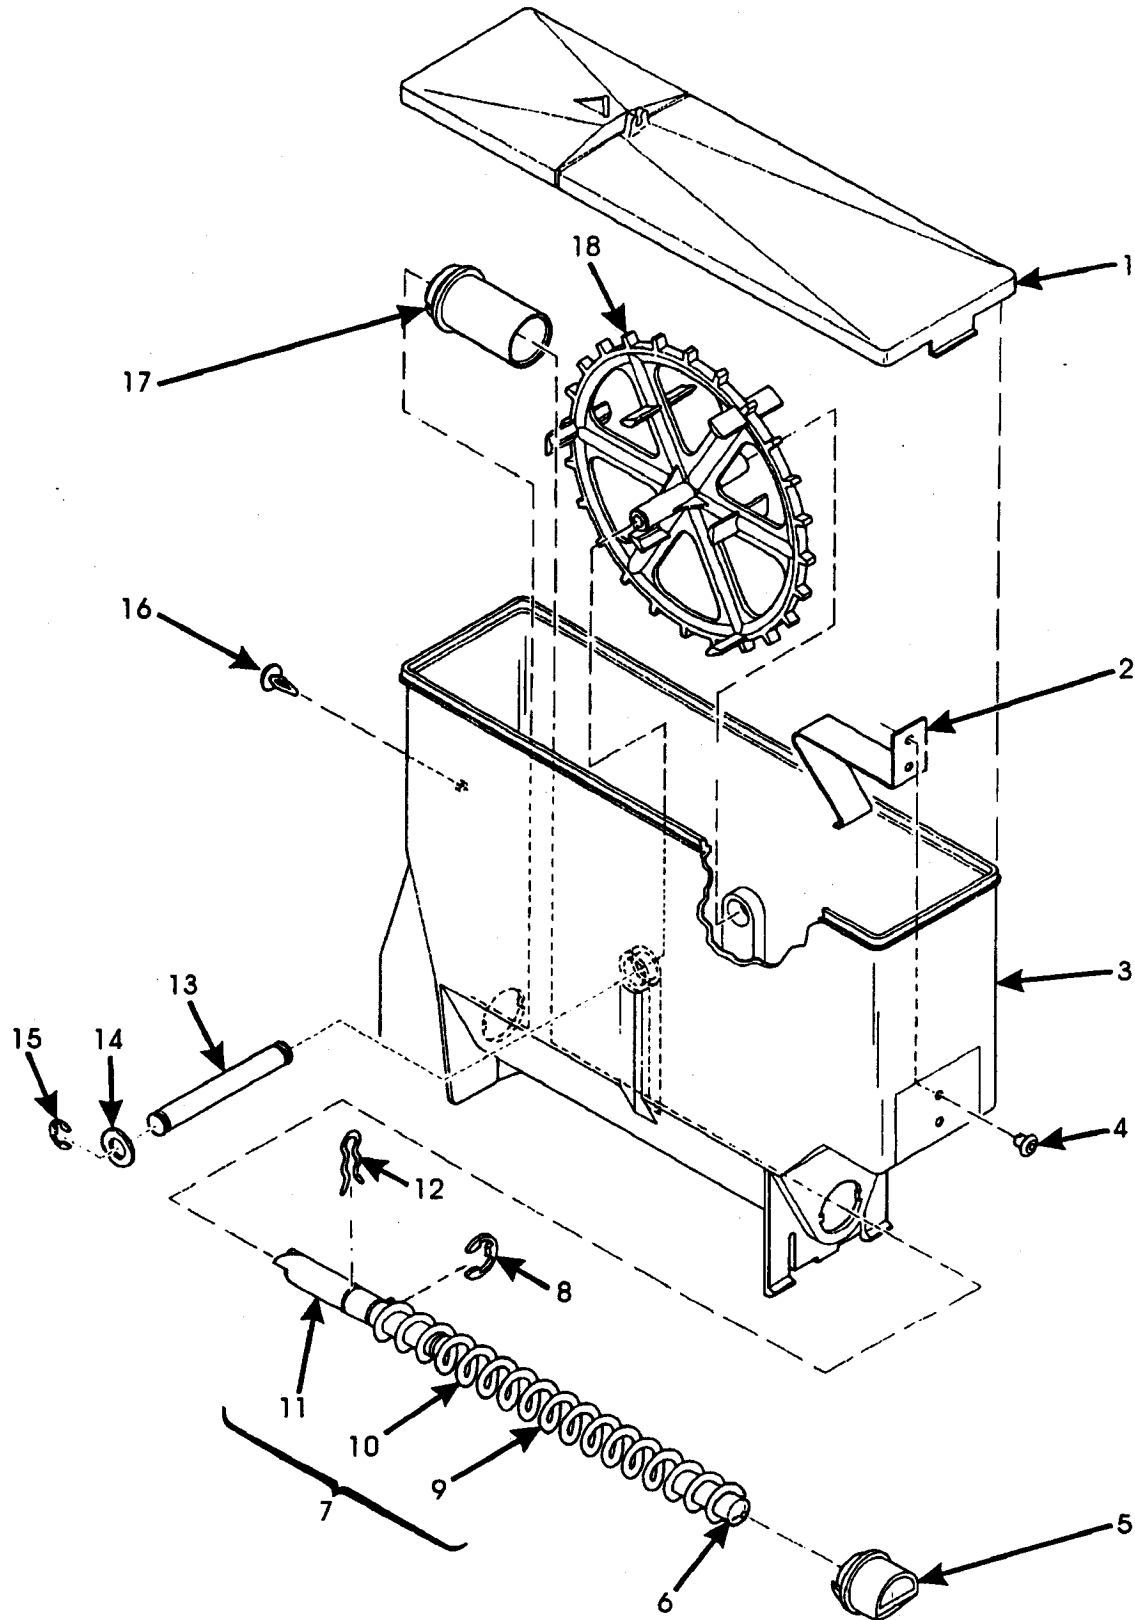

Hot Drink Center Parts Manual

Figure 25-2. Canister Assembly 6237444

Hot Drink Center Parts Manual

TABLE 25-2. CANISTER ASSEMBLY 6237448

INDEX	PART NUMBER	DESCRIPTION	QTY.
-	6237448	CANISTER ASSEMBLY - SOUP/6TH PRODUCT	-
1	6237023	LID - CANISTER	1
2	6237108	SPRING - THUMPER	1
3	6237177	BASE - CANISTER - THUMPER	1
4	6237019	ALUMINUM "POP" RIVET - .187 DIA	2
5	6237080	NOZZLE - DISPENSING - CANISTER	1
6	6237046	PLUG - AUGER	1
7	6237178	AUGER AND SHAFT ASSEMBLY (INCLUDES INDEX NUMBERS 8 THROUGH 11)	1
8	6237025	RETAINING RING - "E" - .500	1
9	6237015	AUGER - CANISTER	1
10	6237169	EXTENSION - AUGER	1
11	6237168	SHAFT - AUGER	1
12	6237026	CLIP - SPRING	1
13	6237167	SHAFT-CANISTER	1
14	6237116	WASHER - SEAL - WEAR PLATE	2
15	9900415	RETAINING RING REINF E TYP.1	2
16	6237053	FASTENER - PUSH IN	1
17	6237014	BEARING - CANISTER	1
18	6237181	MIXING WHEEL	1