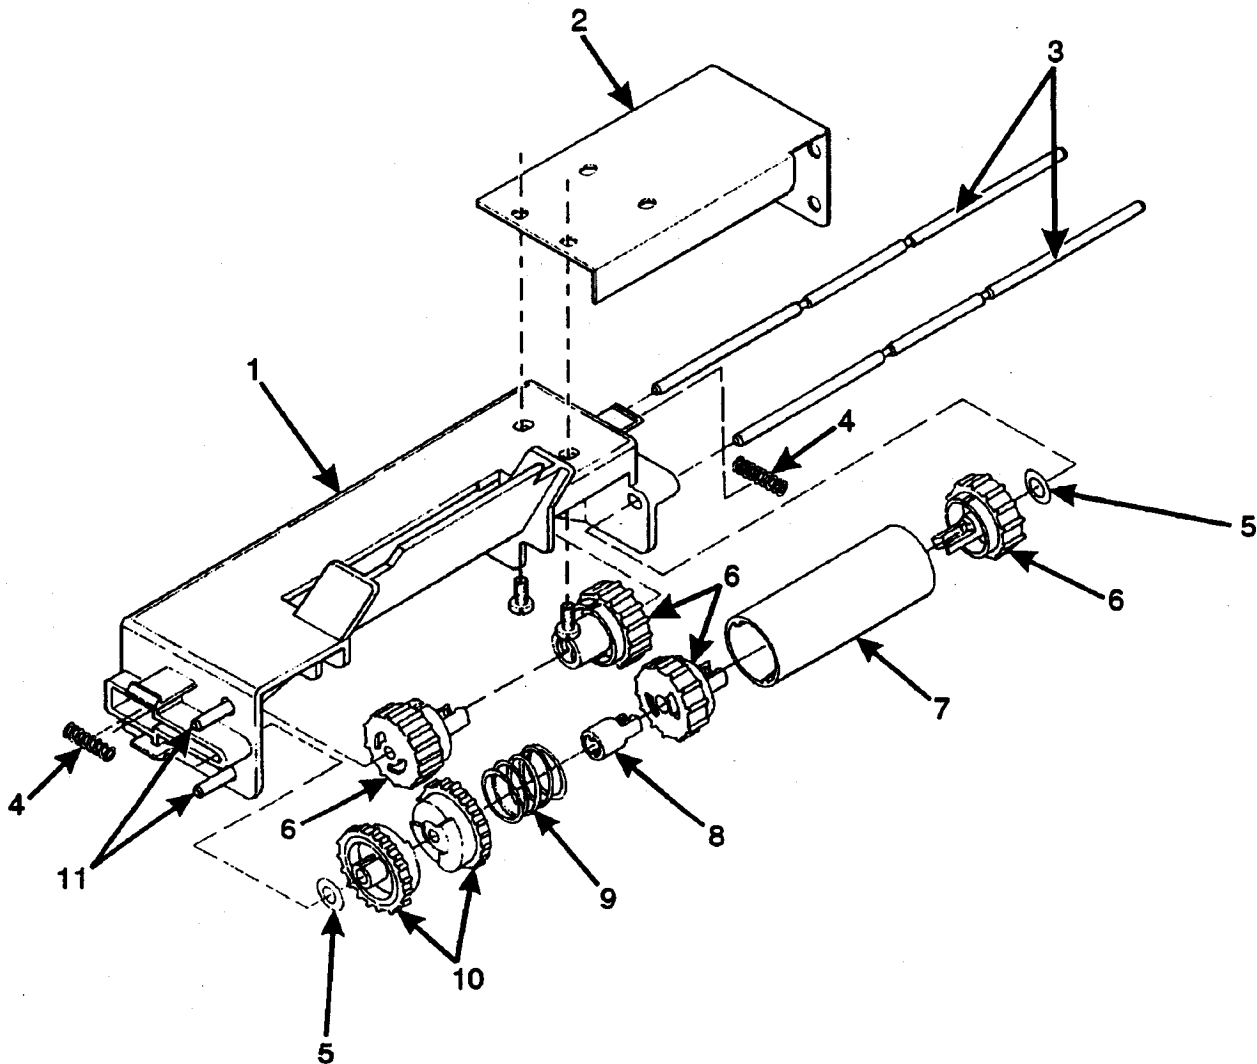

Figure 17-5. Paper Mechanism Assembly - Single Brewer

Hot Drink Center Parts Manual

TABLE 17-6. PAPER MECHANISM ASSEMBLY - DUAL BREWER

INDEX	PART NUMBER	DESCRIPTION	QTY.
-	6234907	PAPER MECHANISM ASSEMBLY - DUAL BREWER	REF.
1	6234626	PAPER MECH. HOUSING	1
2	6234948	BRACKET ASSEMBLY - PAPER MECH	1
3	6234612	SHAFT - PAPER MECH.	2
4	6234628	WASHER - PAPER MECH.	2
5	6234614	COMPRESSION SPRING - PAPER MECH SHAFT	2
6	6234620	ROLLER END CAP - PAPER MECH	4
7	6234619	PAPER ROLLER EXTRUSION	1
8	6234603	ROLLER DRIVE - PAPER MECH.	1
9	6234615	SPRING - PAPER MECH RATCHET	1
10	6234607	RATCHET - PAPER MECH.	2
11	6234942	PIN - PAPER MECH - DUAL BREW	2