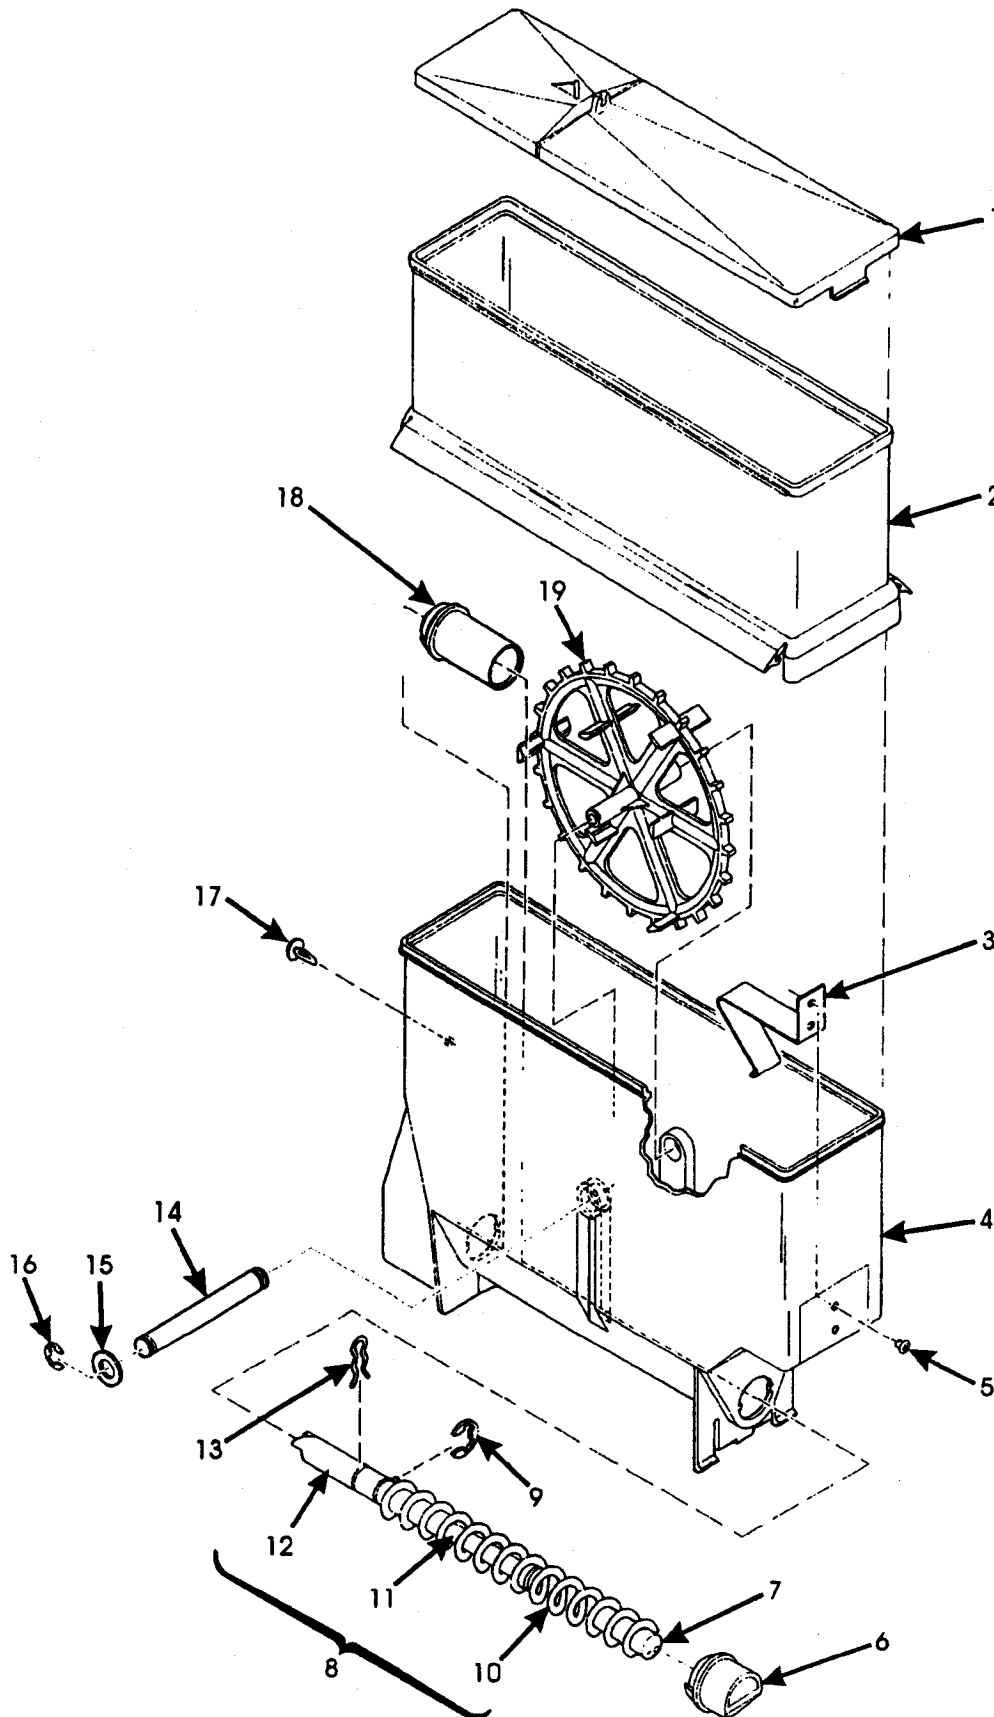

Hot Drink Center Parts Manual

Figure 25-1. Canister Assembly 6237447

Hot Drink Center Parts Manual

TABLE 25-1. CANISTER ASSEMBLY 6237447

INDEX	PART NUMBER	DESCRIPTION	QTY.
-	6237447	CANISTER ASSEMBLY - CHOCOLATE	-
1	6237023	LID - CANISTER	1
2	6237439	SLEEVE - CANISTER	1
3	6237108	SPRING - THUMPER	1
4	6237177	BASE - CANISTER - THUMPER	1
5	6237019	ALUMINUM "POP" RIVET - .187 DIA	2
6	6237080	NOZZLE - DISPENSING - F.D. COFFEE	1
7	6237046	PLUG - AUGER	1
8	6237178	AUGER AND SHAFT ASSEMBLY (INCLUDES INDEX NUMBERS 9 THROUGH 12)	1
9	6237025	RETAINING RING - "E" - .500	1
10	6237015	AUGER - CANISTER	1
11	6237169	EXTENTION-AUGER	1
12	6237168	SHAFT - AUGER	1
13	6237026	CLIP - SPRING	1
14	6237167	SHAFT-CANISTER	1
15	6237116	WASHER-SEAL-WEAR PLATE	2
16	9900415	RETAINING RING REINF E TYP.1	2
17	6237053	FASTENER - PUSH IN	1
18	6237014	BEARING - CANISTER	1
19	6237181	MIXING WHEEL	1