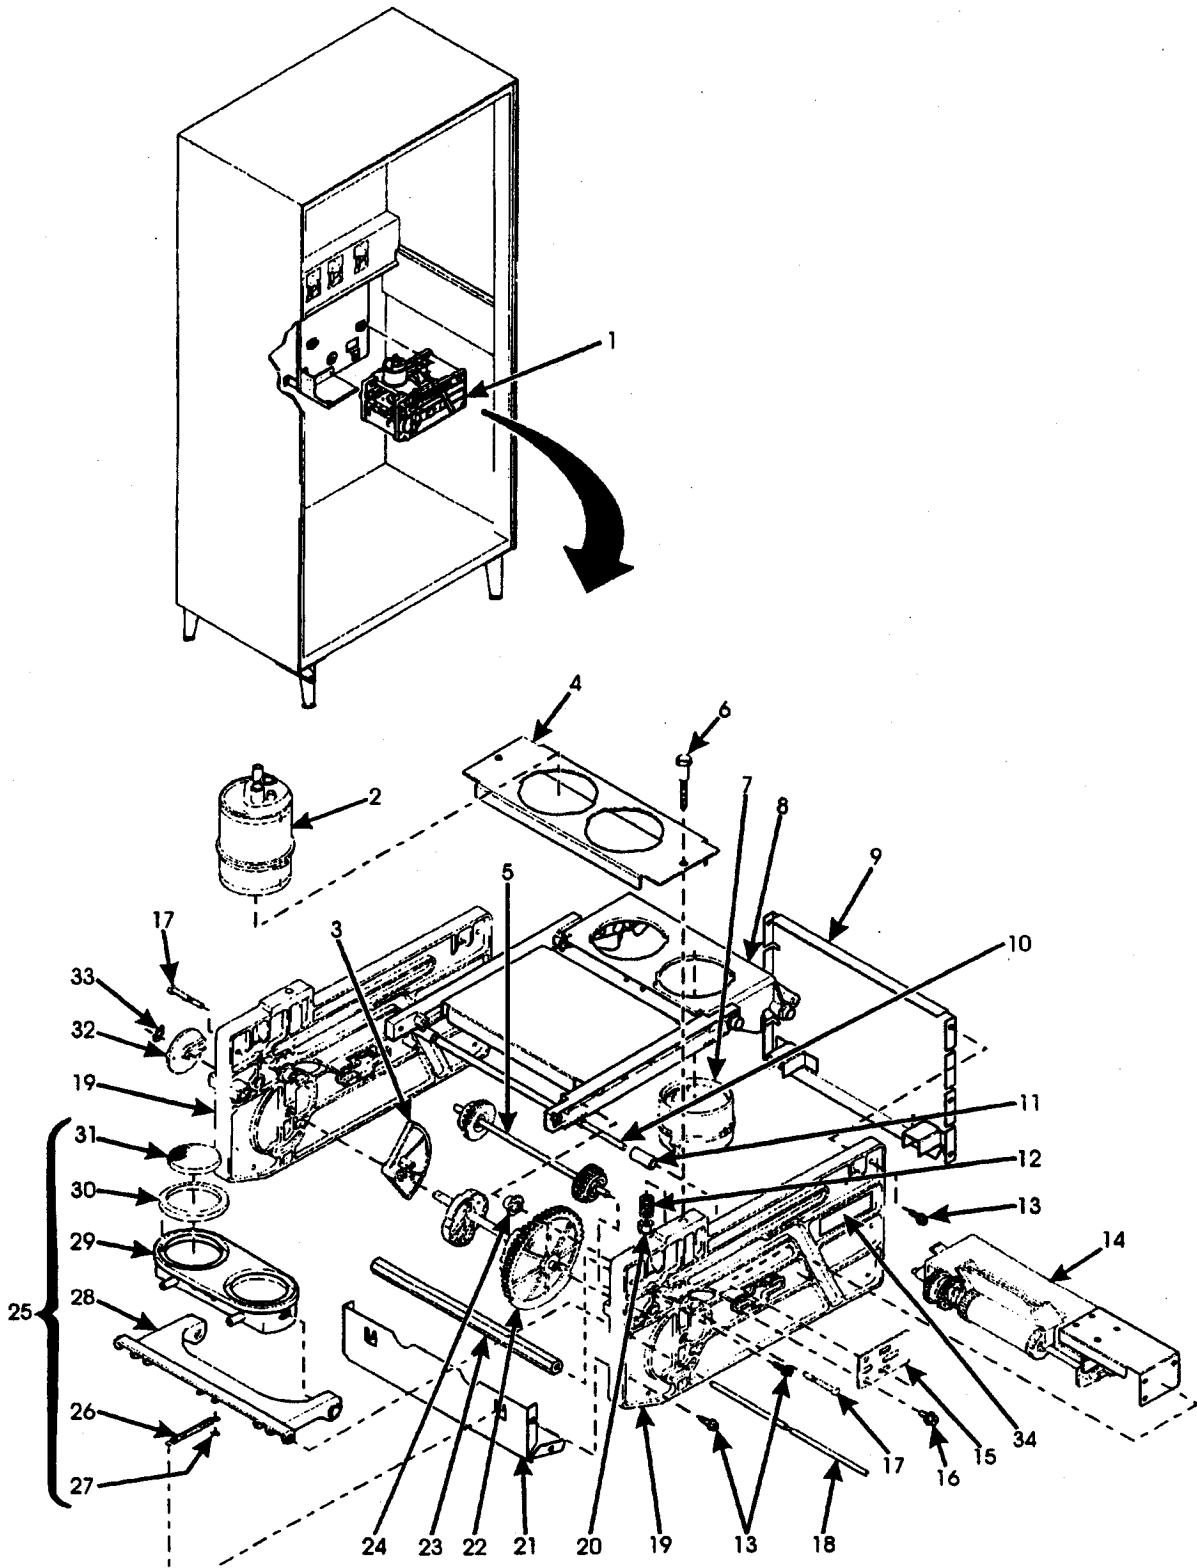

Hot Drink Center Parts Manual

Figure 17-D. Dual Brewer Assembly (With Filter)

Hot Drink Center Parts Manual

TABLE 17-D. DUAL BREWER ASSEMBLY (WITH FILTER)

INDEX	PART NUMBER	DESCRIPTION	QTY.
1	6234900	DUAL BREWER ASSEMBLY - WITH FILTER	REF.
2	6234300	BARREL ASSEMBLY - BREWER (SEE FIGURE 17-2 FOR DETAILS)	2
3	6234601	RATCHET DRIVE - PAPER MECH.	1
4	6234923	BARREL SUPPORT - DUAL BREW	1
5	6234009	PINION GEAR ASSEMBLY - DUAL BREWER	1
6	6234288	BOLT-1/4-20X1 1/2	2
7	6234297	BASKET - BREWER PAPER	1
-	6234296	TEA BASKET ASSEMBLY (NOT SHOWN)	1
8	6234901	RACK ASSEMBLY - DUAL BREWER (SEE FIGURE 17-4 FOR DETAILS)	1
9	6234915	REAR WALL ASSEMBLY - DUAL BREWER	1
10	6234924	SHAFT - FLIP STOP - DUAL BREWER	1
11	6234270	ROLLER - STOP	2
12	6234225	SPRING - BREWER	2
13	6234295	SCREW - #8-32X.38 HHS W/LW	14
14	6234907	PAPER MECHANISM ASSEMBLY - DUAL BREWER (SEE FIGURE 17-6 FOR DETAILS)	1
15	6234608	SPRING COVER - PAPER MECH	3
16	9900021	SCREW #8-32 X 5/8 RHS	A/R
17	6234223	PIN - ROLLER - SIDEWALL	2
18	6234914	SHAFT - SWINGARM - DUAL BREWER	2
19	6234273	SIDEWALL - BREWER	2
20	6234289	LOCKNUT - #1/4-20	2
21	6234919	BOTOM FRONT WALL ASSEMBLY - DUAL BREWER	1
22	6234966	TIME GEAR/CAM ASSEMBLY - DUAL BREWER	1
23	6234944	SPACER - DUAL BREWER	1
24	6234222	ROLLER - BREWER	2
25	6234904	SWING ARM ASSEMBLY - W/PAPER	1
26	6234205	EXT. SPRING - SWING ARM	2
27	6234243	SHAFT - RETAINER - .125 DIA	2
28	6234906	SWING ARM ASSEMBLY - DUAL BREWER	1
29	6234913	FUNNEL - DUAL BREWER	2
30	6234375	SEAL - BREWER	2
31	6204223	FILTER SUPPORT - 30 MESH	2
32	6234310	DRIVE CONNECTION - BREWER	1
33	6234303	RETAINING RING - .375 DIA.	1
34	6231197	LABEL - CAUTION: HOT WATER HAZARD (AUS./N.Z./U.K./U.S.)	1
	6231213	LABEL - CAUTION: HOT WATER HAZARD (GER.)	
	6232293	LABEL - CAUTION: HOT WATER HAZARD (ARG./MEX./SP.)	
	6231220	LABEL - CAUTION: HOT WATER HAZARD (FR.)	