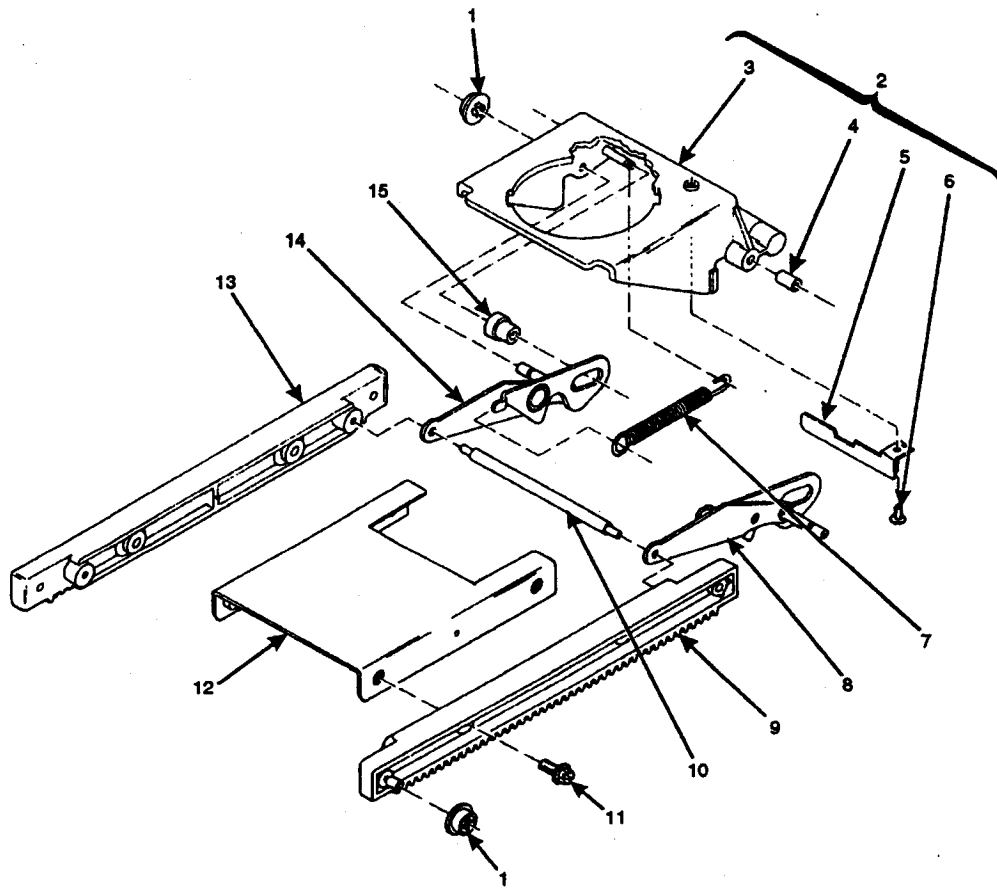

Hot Drink Center Parts Manual

TABLE 17-3. RACK ASSEMBLY - SINGLE BREWER

INDEX	PART NUMBER	DESCRIPTION	QTY.
-	6234001	RACK ASSEMBLY - BREWER	REF.
1	6234222	ROLLER - BREWER	4
2	6234116	BASKET HOUSING ASSEMBLY (INCLUDES INDEX NUMBERS 3 THROUGH 6)	1
3	6234250	BASKET HOUSING & WIPER ASSEMBLY	1
4	6234278	BEARING - RETURN LEVER ROLLER	2
5	6234118	FLAT SPRING - BASKET HOUSING	1
6	6204211	SCREW - #6 - 32 X 1/4 PHS T/C SS	1
7	6234256	SPRING - FLIP	2
8	6234261	ROLLER LINKAGE ASSEMBLY - RIGHT	1
9	6234274	RACK ASSEMBLY - LEFT - BREWER	1
10	6234110	SHAFT - FLIP	1
11	6234295	SCREW - #8 - 32X.38 HHS W/LW	4
12	6234120	BRACKET ASSEMBLY - RACK	1
13	6234275	RACK ASSEMBLY - RIGHT - BREWER	1
14	6234260	ROLLER LINKAGE ASSEMBLY - LEFT	1
15	6234292	RETURN LEVER ROLLER ASSEMBLY	2