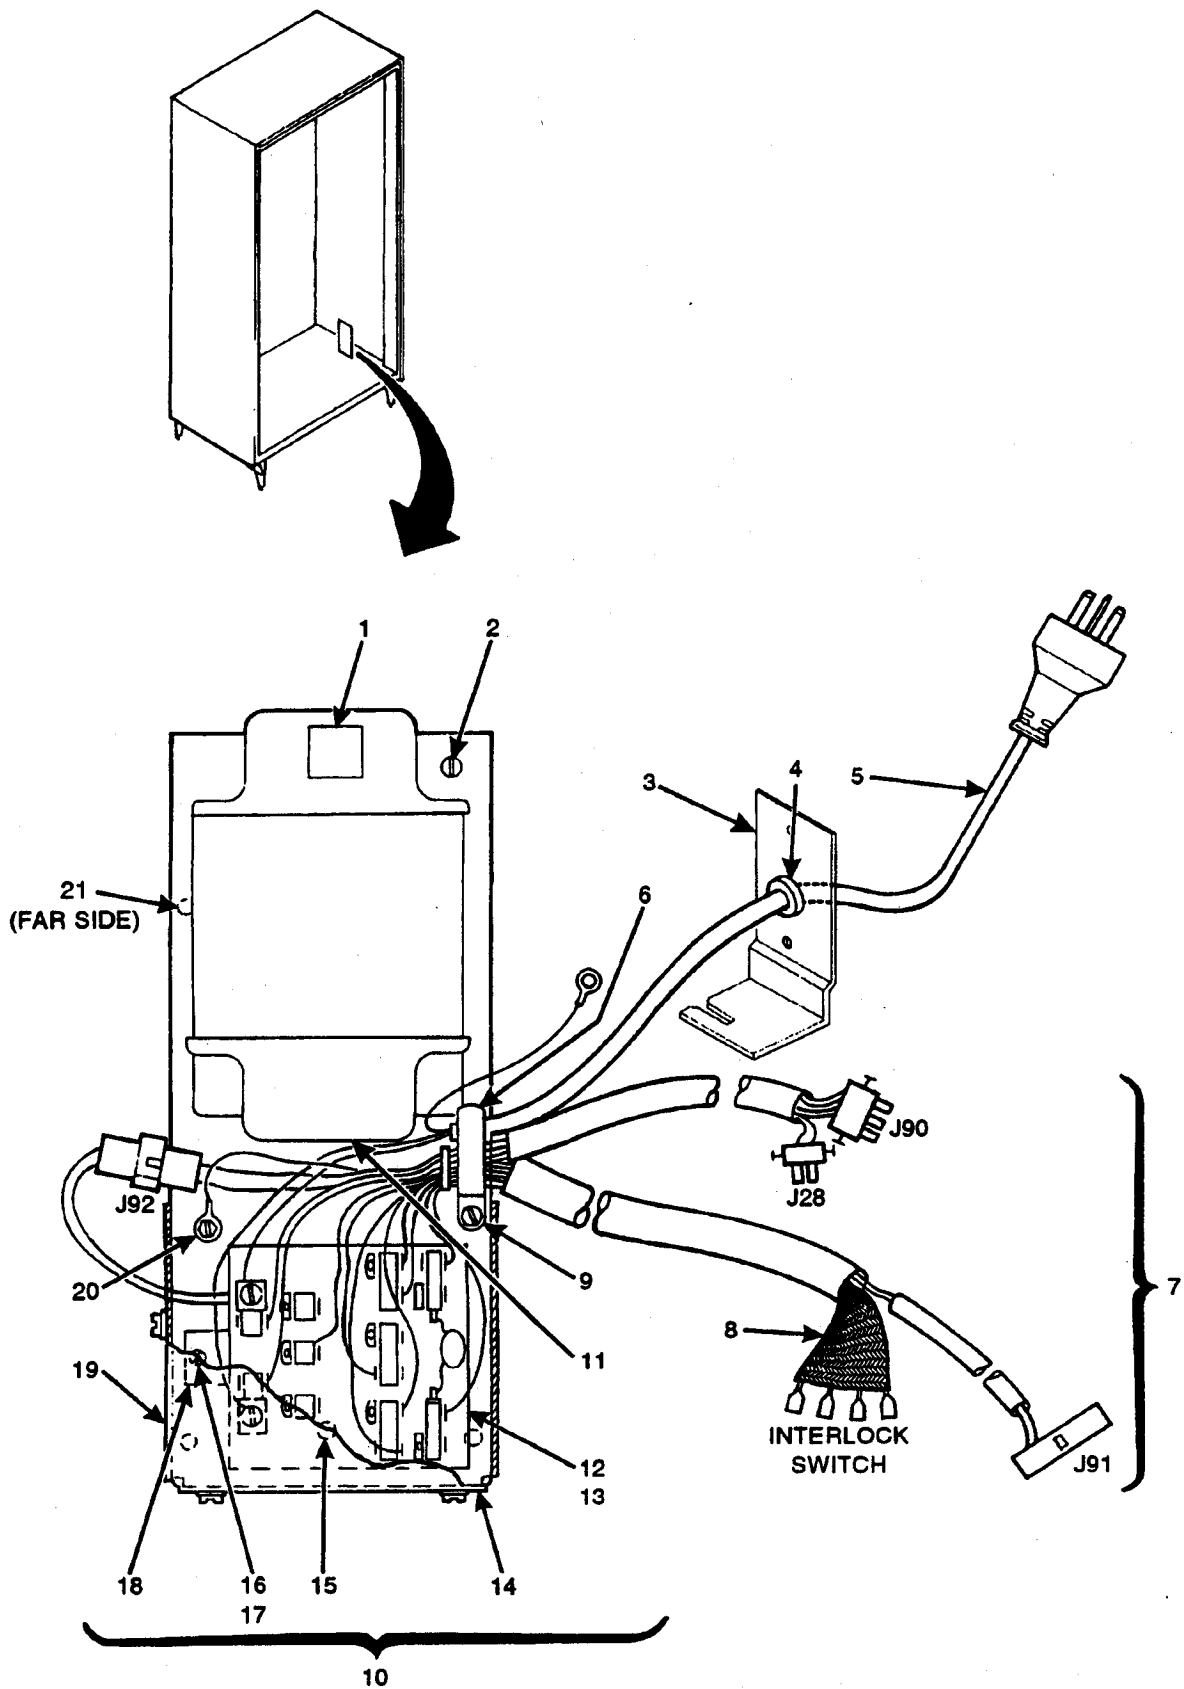

Hot Drink Center Parts Manual

Figure 37-B. Power Assembly - 500VA - AUTO (AUS./N.Z.)

Hot Drink Center Parts Manual

TABLE 37-B. POWER ASSEMBLY - 500VA - AUTO (AUS./N.Z.)

INDEX	PART NUMBER	DESCRIPTION	QTY.
-	6231468	PWR ASSEMBLY - 500VA - AUTO - N. ZEALAND	REF.
1	6231469	LABEL - POWER ASSEMBLY - AUS./N.Z.	1
2	1141043	10 - 32X1/2 ACORN HWHO - WIBS	4
3	6231172	PLATE - CORD MTG - FOREIGN	1
4	2221043	BUSHING #SR - 6P - 4	1
5	6231534	POWER CORD ASSEMBLY - AUS./N.Z.	1
6	1411142	WIRE CLAMP .750	1
7	6239001	HARNESS - PWR SUP & INTERLOCK	1
8	6231408	INSULATOR - SWITCH TERMINAL	1
9	1451097	SCREW - #8 - 32X.31 HEX HD.TF - BL	5
10	6231307	POWER MOD - AUTO TRANSFORMER - U.K. (INCLUDES INDEX NUMBERS 11 THROUGH 18)	1
11	9989026	AUTO TRANSFORMER ASSEMBLY. - 230V	1
12	9989436	TERMINAL BOARD	1
13	1051021	BRACKET - MTG - TERMINAL	1
14	6231123	MTG BASE - POWER MOD - MEXICO	1
15	9900020	SCREW - 8-32X1/2 RHS MACH. ZIN	2
16	1451097	SCREW - #8-32X.31 HEX HD.TF - BL	2
17	9900081	NUT #8-32 KEPS ZINC PLATE	2
18	9989028	TRANSFORMER ASSEMBLY. - 240V - 24V4V	1
19	1475132	COVER - POWER MODULE	1
20	3157060	SCREW - #8-32 X .31 HEX W/ HD.	1
21	1141043	10-32 X 1/2 ACORN HWHO - WIBS	4
-	2204513	WIRE TIE #PLT 1.5IM (NOT SHOWN)	A/R