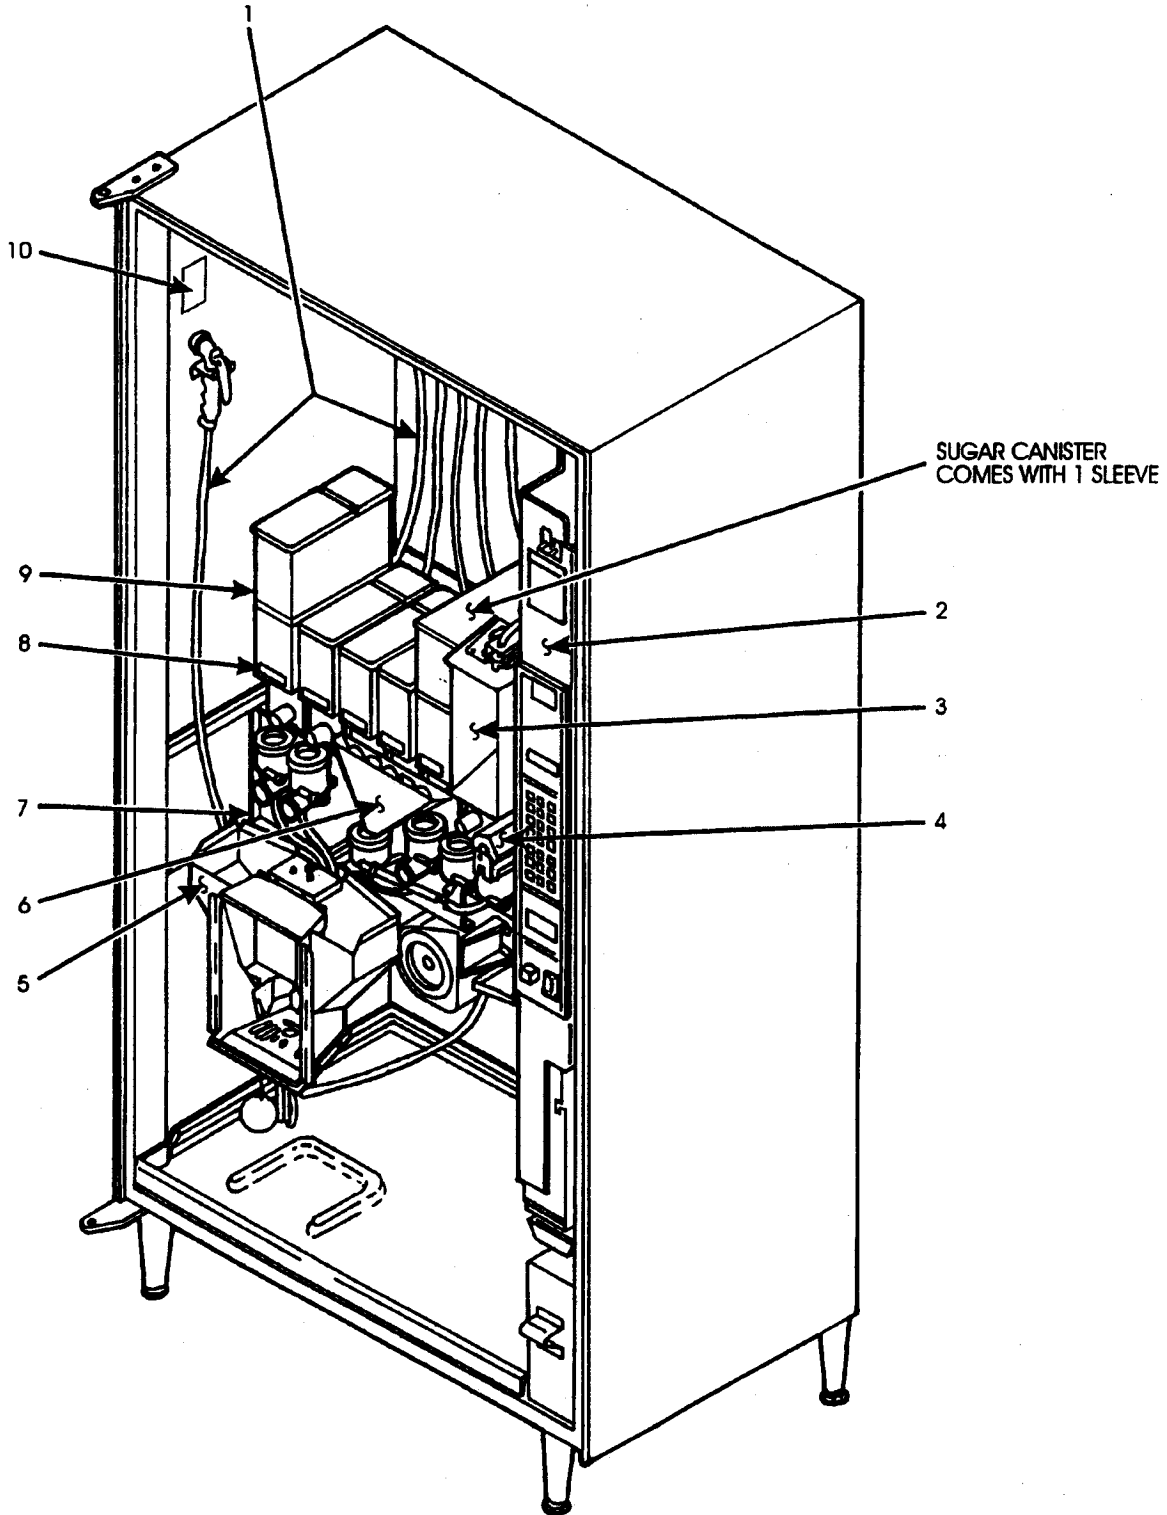

Hot Drink Center Parts Manual

Figure 11-B. Cabinet Assembly - Outer Layer

Hot Drink Center Parts Manual

TABLE 11-B. CABINET ASSEMBLY - OUTER LAYER

INDEX	PART NUMBER	DESCRIPTION	QTY.
1	REF	LIQUID DISTRIBUTION AND DRAINAGE (SEE FIGURE 30 FOR DETAILS)	-
2	REF	MONETARY PANEL ASSEMBLY (SEE FIGURE 31 FOR DETAILS)	-
3	REF	BEAN WINDOW ASSEMBLIES (SEE FIGURE 24 FOR DETAILS)	-
4	REF	BEAN GRINDER ASSEMBLY (SEE FIGURE 26 FOR DETAILS)	-
5	6231447	CUP DELIVERY ASSEMBLY (SEE FIGURE 15 FOR DETAILS)	1
6	REF	PRODUCT AND CONDIMENT CHUTES (SEE FIGURE 34 FOR DETAILS)	-
7	REF	CANISTER SUPPORT CHANNEL AND MIXING BOWL ASSEMBLIES (SEE FIGURE 27 FOR DETAILS)	-
8	6237086	LABEL - CANISTER - AUS./N.Z./U.K./U.S.	1
	6237083	LABEL - CANISTER - FR.	
	6237092	LABEL - CANISTER - GER.	
	6232295	LABEL - CANISTER - ARG./MEX./SP.	
9	REF	INGREDIENT CANISTER ASSEMBLIES (SEE FIGURE 25 FOR DETAILS)	-
10	6231187	LABEL - HOSE - HOT WATER - U.S./U.K.	1
	6231209	LABEL - HOSE - HOT WATER - GER.	
	6232289	LABEL - HOSE - HOT WATER - SP.	
	6231204	LABEL - HOSE - HOT WATER - FR.	