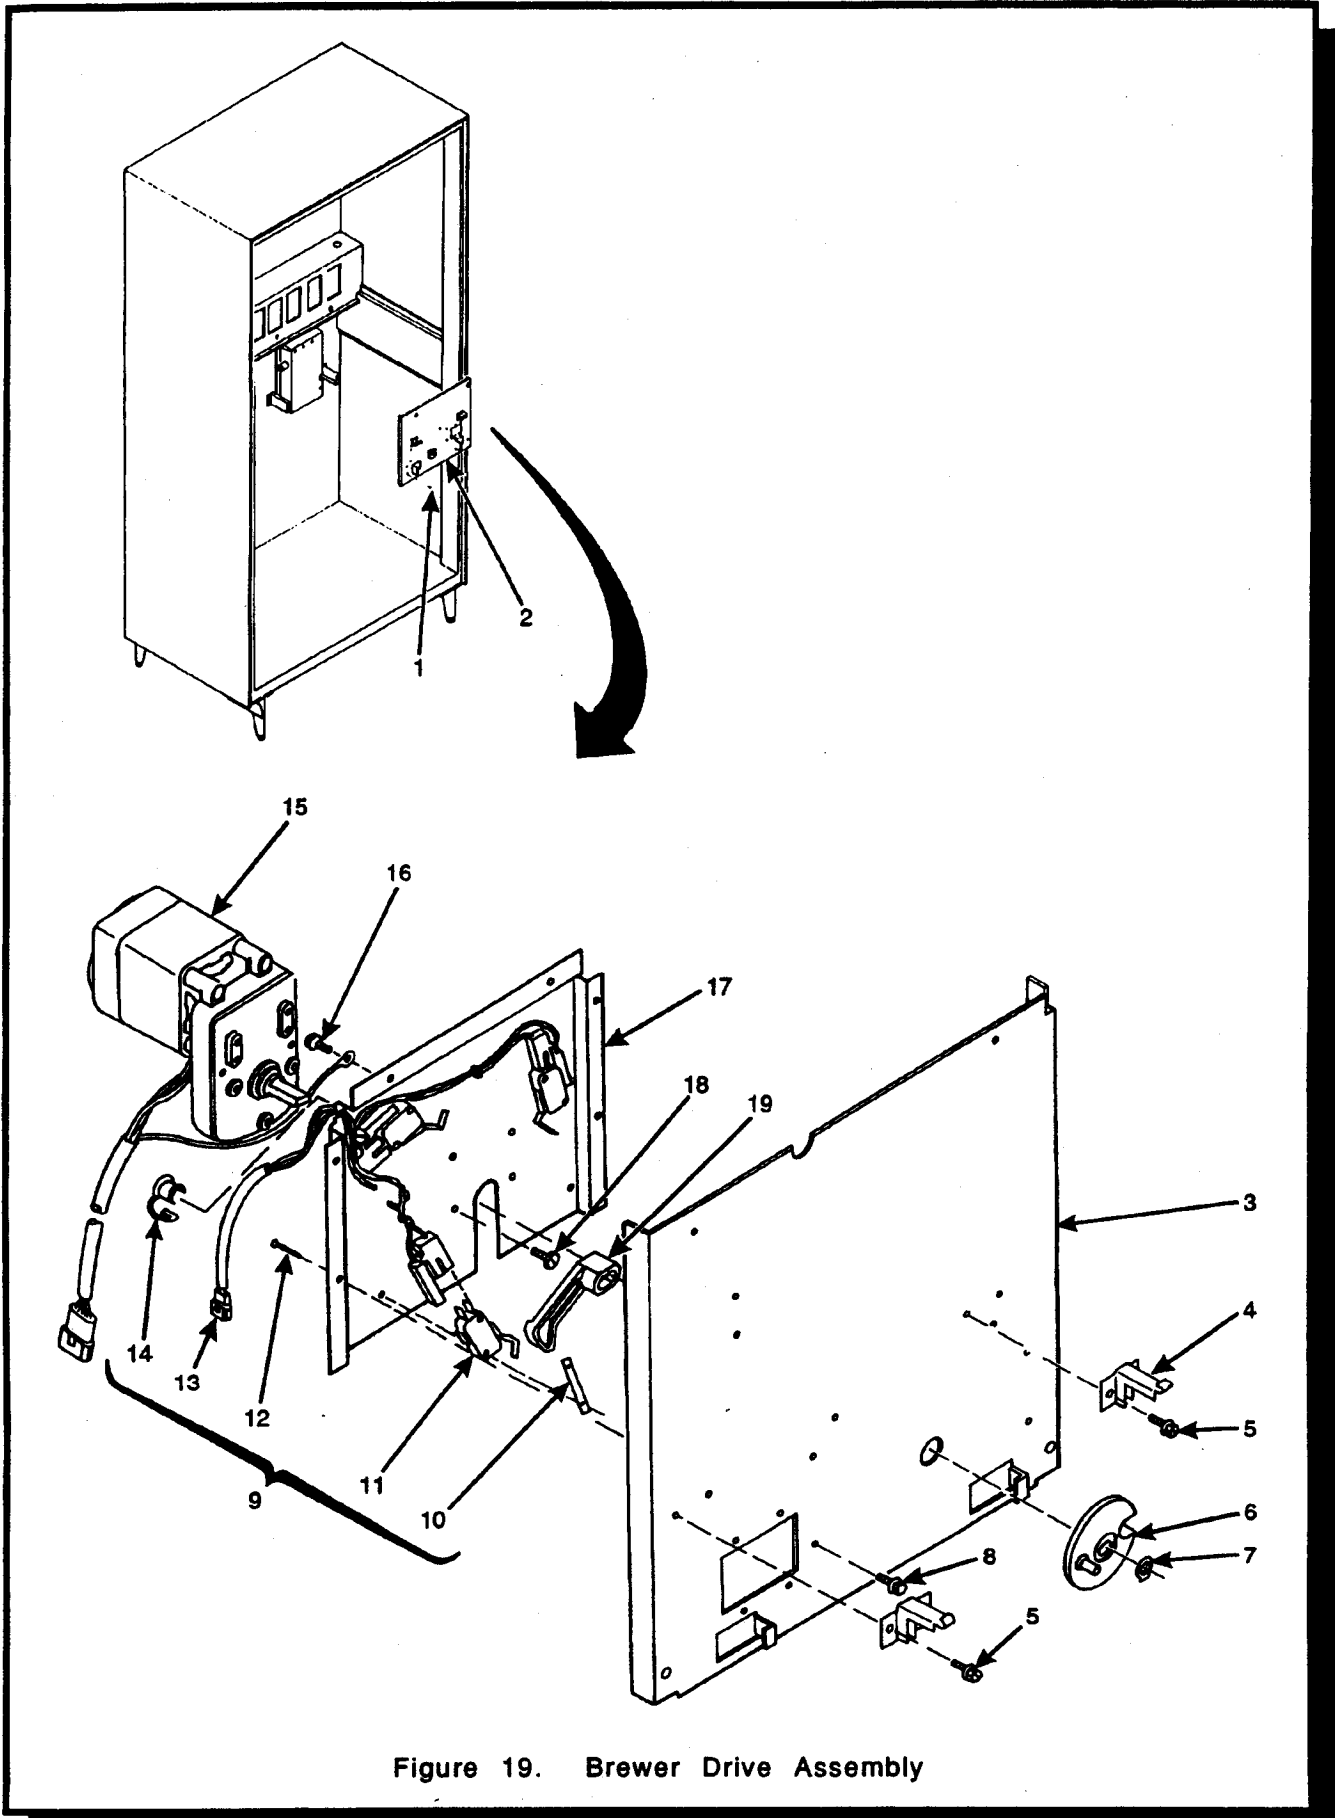

Hot Drink Center Parts Manual

Figure 19. Brewer Drive Assembly

Hot Drink Center Parts Manual

TABLE 19. BREWER DRIVE ASSEMBLY

INDEX	PART NUMBER	DESCRIPTION	QTY.
1		MOUNTING HARDWARE	
2	6234005	BREWER DRIVE ASSEMBLY (INCLUDES INDEX NUMBERS 3 THROUGH 9)	1
3	6234510	PANEL MOUNTING - BREWER	1
4	6234294	MOUNTING BRACKET - BREWER	2
5	1451097	SCREW - #8-32 X .31 HEX HD T.F. - BLACK BRACKET)	4
6	6234310	DRIVE CONNECTION - BREWER	1
7	6234303	RETAINING RING - .375 DIA.	1
8	1451097	SCREW - #8-32 X .31 HEX HD T.F. - BLACK	6
9	6234511	SWITCH/MOTOR ASSEMBLY (INCLUDES INDEX NUMBERS 10 THROUGH 19)	1
10	4302316	FASTENER - TWIN TYPE (1 EACH SWITCH)	3
11	6234279	SWITCH - BREWER	3
12	1217160	SCREW, #4-40 X 5/8 RHS (2 EACH SWITCH)	6
13	6239016	HARNESS - SWITCH - BREWER	1
14	9985887	BUSHING - STRAIN RELIEF	1
15	6234512	MOTOR - BREWER	1
16	3157060	SCREW, #8-32 X .31 HEX HD - T/F - W/LOCKING SERRATIONS	1
17	6234513	HOUSING - SWITCHES AND BREWER MOTOR	1
18	4245186	SCREW, #8-32 X 1/4 PHS - T/F	4
19	6234515	SWITCH - ACTUATOR	1