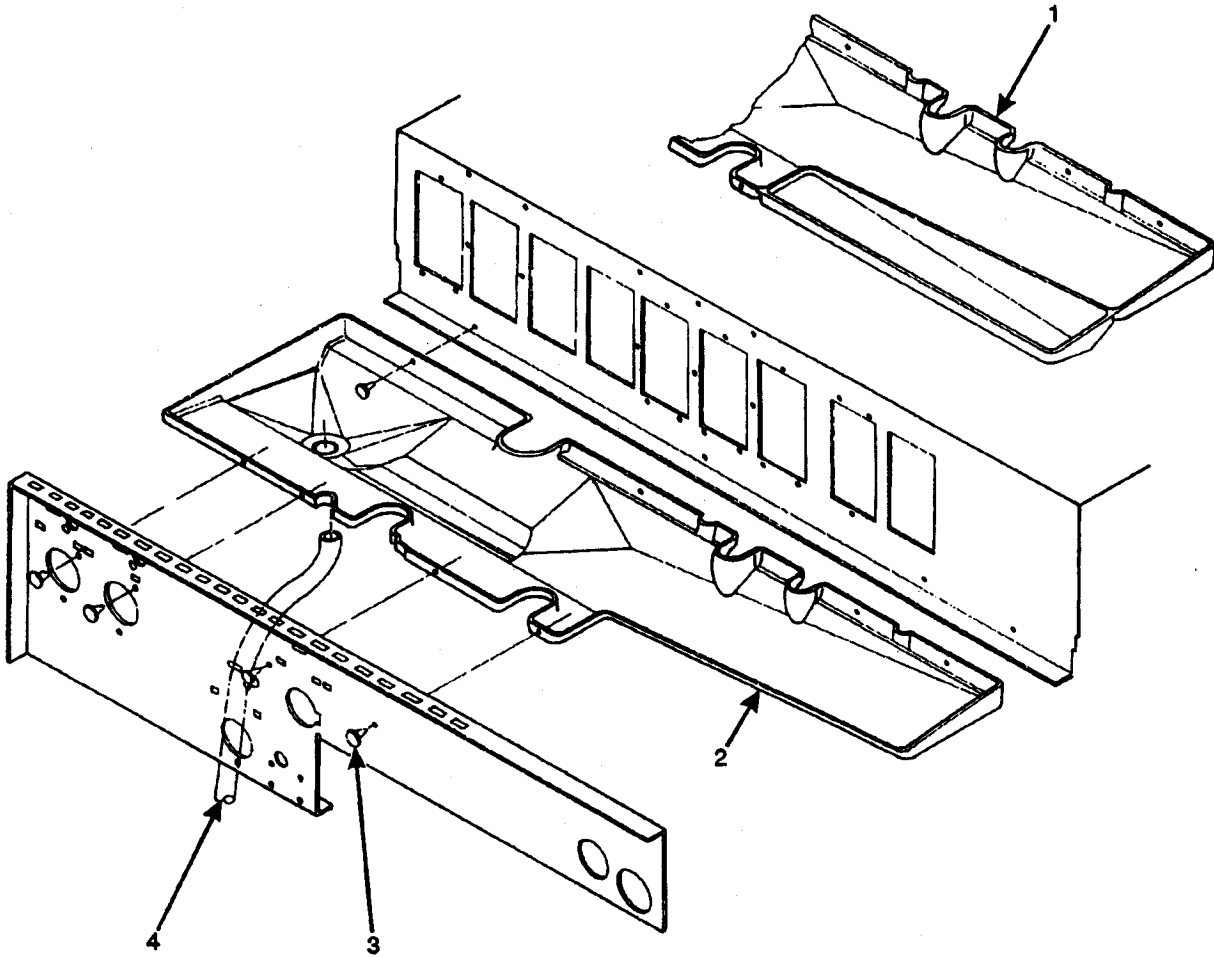

TABLE 35. INGREDIENT DRAIN TRAY ACCESSORY

Figure 35. Ingredient Drain Tray Accessory

Hot Drink Center Parts Manual

TABLE 35. INGREDIENT DRAIN TRAY ACCESSORY

INDEX	PART NUMBER	DESCRIPTION	QTY.
-	6250004	INGREDIENT DRAIN TRAY ACCESSORY - F.D. (INCLUDES INDEX NUMBERS 1, 3, AND 4) (FR./GER./N.Z./SP./U.K./U.S.)	REF
-	6231463	INGREDIENT DRAIN TRAY ACCESSORY - F.B. (INCLUDES INDEX NUMBERS 2, 3, AND 4) (ARG./AUS./FR./GER./MEX./N.Z./SP./U.K./U.S.)	REF
1	6231378	INGREDIENT DRAIN TRAY (FREEZE DRIED ONLY)	1
2	6231481	INGREDIENT DRAIN TRAY - FB (FRESH BREW ONLY)	1
3	6237053	FASTENER - PUSH IN	8
4	6231371	TUBE - 6238090 - 21" LONG	1