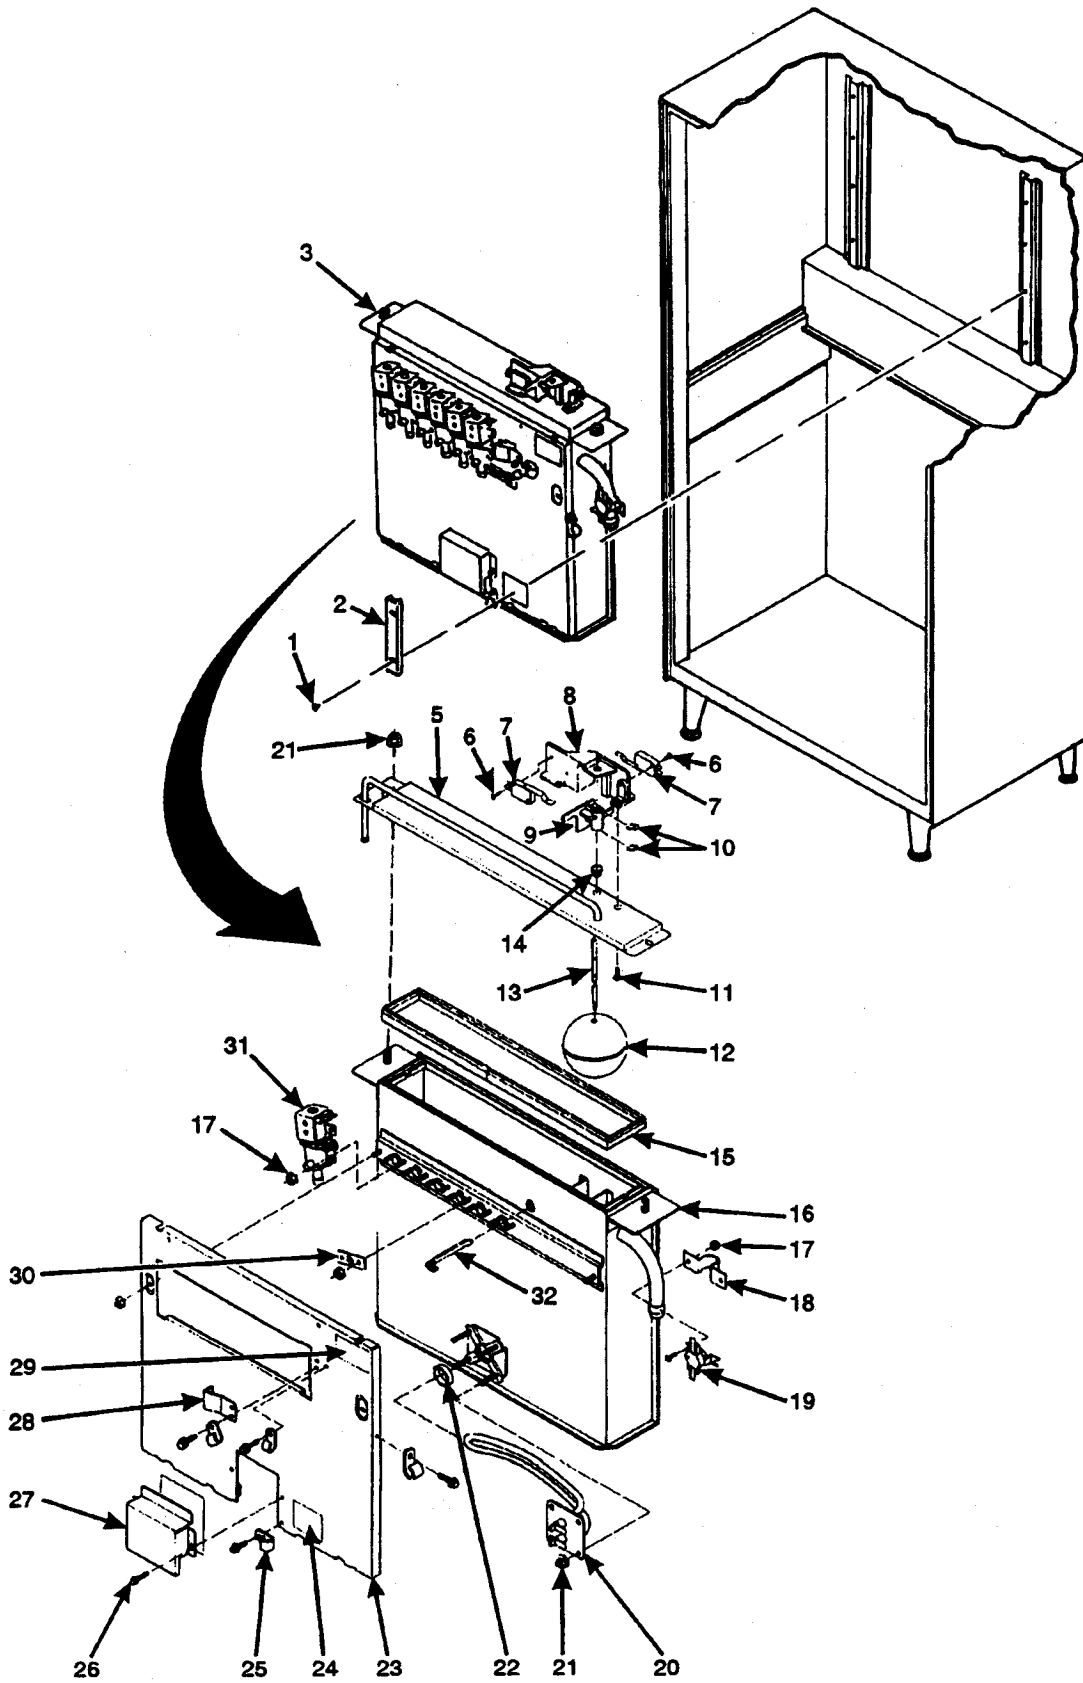

Hot Drink Center Parts Manual

Figure 29-A. Water Tank Assembly - U.S.

Hot Drink Center Parts Manual

TABLE 29-A. WATER TANK ASSEMBLY - MEX./U.S.

INDEX	PART NUMBER	DESCRIPTION	QTY.
1	-	ATTACHING HARDWARE	4
2	6231036	CLAMP - WATER TANK	2
3	6238001	WATER TANK ASSEMBLY (INCLUDES INDEX NUMBERS 4 THROUGH 22)	1
4	6238150	LID ASSEMBLY-FINAL-WATER TANK (INCLUDES INDEX NUMBERS 5 THROUGH 14)	1
5	6238167	WELD ASSEMBLY-COVER-WATER TANK	1
6	6238070	SCREW-#4-17 X .62 HEX HEAD	4
7	6238084	SWITCH-LEVER - 10 GRAM	2
8	6238068	BRACKET-MOUNTING-SWITCH	1
9	6138183	ACTUATOR-SWITCH	1
10	6124073	RETAINING RING REINF E TYPE	2
11	6237049	SCREW-#8-16 X .25	2
12	6508033	FLOAT-WATER TANK	1
13	6238020	SHAFT-FLOAT	1
14	6238144	BEARING-LID-HOT WATER TANK	1
15	6238026	GASKET-CUT-WATER TANK	1
16	6238015	WELD ASSEMBLY - WATER TANK	1
17	9900081	NUT-#8-32 KEPS	16
18	3608061	CLIP-SAFETY-THERMOSTAT	1
19	6238135	THERMOSTAT-AUTO RESET	1
20	6238100	HEATER-1250 WATTS @ 120 V	1
21	1172021	NUT-1/4-20 WHIZ-LOCK	6
22	6238042	GASKET-HEATER	1
23	6238044	TANK COVER AND INSULATION ASSEMBLY	1
24	6231189	LABEL-WARNING-HIGH VOLTAGE	1
25	1452139	RETAINER-HARNES	3
26	1451097	SCREW-#8-32 X .31 HEX HEAD	7
27	6238077	COVER-HEATER-WATER TANK	1
28	6238139	RETAINER-SENSOR-HOT WATER TANK	1
29	6231188	LABEL-CAUTION-HOT SURFACE	1
30	6238045	PLUG ASSEMBLY - HOT WATER TANK	1
31	6238170	VALVE ASSEMBLY, HOT WATER TANK (SEE FIGURE 29-1 FOR DETAILS)	4
32	6236022	SENSOR ASSEMBLY - TANK TEMPERATURE	1