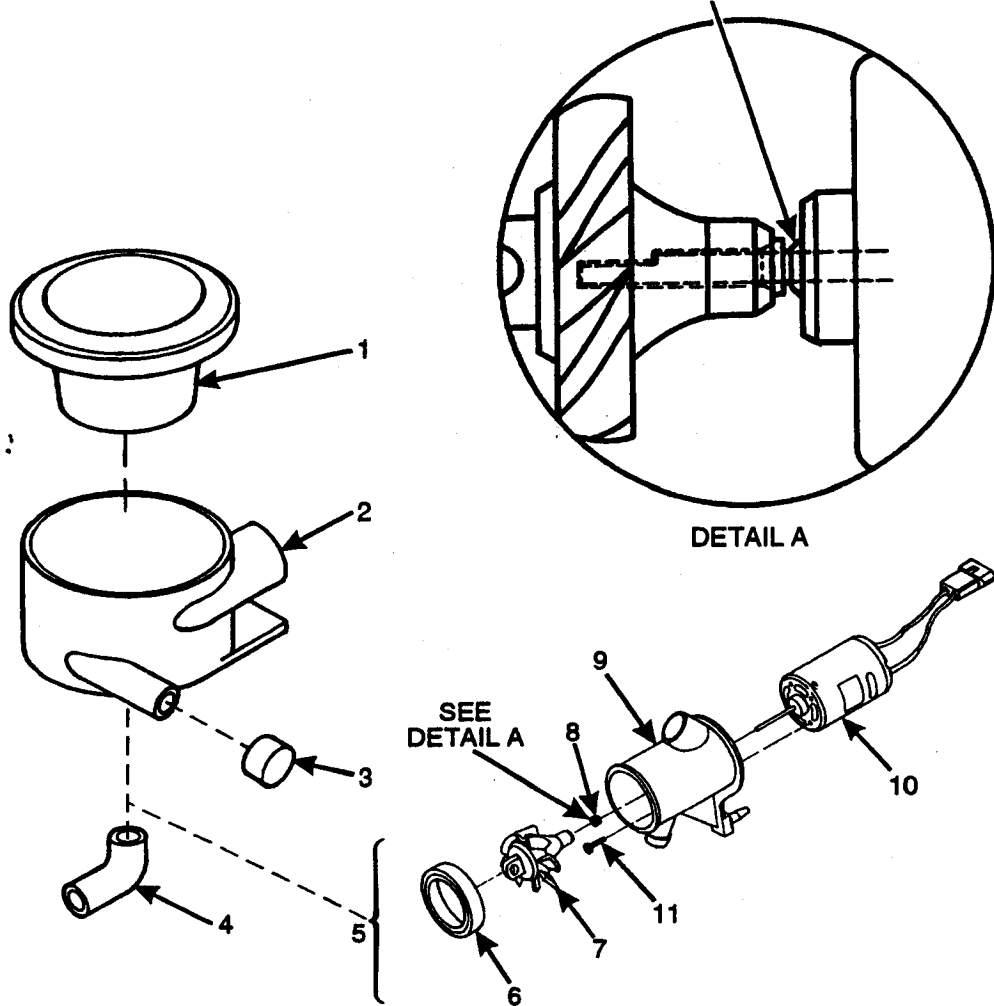

SHAFT SEAL (INDEX NO.8) INSTALLED ON SHAFT WITH V-CUP SEAL FACE TOWARD MOTOR.

Figure 27-4. Mixing Bowl and Whipper Assemblies

Hot Drink Center Parts Manual

TABLE 28. MOTOR AND PLATE ASSEMBLY

INDEX							
1		2		3		4	
MOTOR AND PLATE ASSEMBLY		MOTOR		PLATE		#8-32 x 7/32 SCREW	
PART NO.	SPEED	PART NO.	QTY	PART NO.	QTY	PART NO.	QTY
6237184	200 RPM	6237056	1	6237074	1	9900157	3
6237437	60 RPM	6237057	1	6237074	1	9900157	3
6237438	200 RPM COFFEE	6237056	1	6237077	1	9900157	3
6237188	200 RPM	6237165	1	6237172	1	9900157	3

Figure 28. Motor and Plate Assembly

Hot Drink Center Parts Manual

TABLE 28-1. MOTOR POSITION USAGE

MOTOR POSITION	CONDIMENT OPTION		INGREDIENT	DESCRIPTION	QTY	PART NO.		
	DUAL	SINGLE						
A	✓	✓	CHOCOLATE	MOTOR AND PLATE ASSEMBLY - 200 RPM	1	6237184		
				SCREW	3	1451097		
B	✓	✓	SOUP	MOTOR AND PLATE ASSEMBLY - 60 RPM	1	6237437		
				SCREW	3	1451097		
C	✓	✓	SUGAR SUB ACCESSORY PRESENT	MOTOR AND PLATE ASSEMBLY - 60 RPM	1	6237437		
				SCREW	3	1451097		
			SCREW - #8-32 X .31 HEX HD T.F. - BLACK ACCESSORY NOT PRESENT	PLATE - MOTOR CHANNEL COVER	1	6231376		
				SCREW	3	1451097		
D	✓	✓	WHITENER	MOTOR AND PLATE ASSEMBLY - 60 RPM	1	6237188		
				SCREW	3	1451097		
E	✓	✓	SUGAR	MOTOR AND PLATE ASSEMBLY - 200 RPM	1	6237184		
				SCREW	3	1451097		
F		✓	6TH PRODUCT ACCESSORY PRESENT	MOTOR AND PLATE ASSEMBLY - 200 RPM	1	6237184		
				SCREW	3	1451097		
			SCREW - #8-32 X .31 HEX HD T.F. - BLACK ACCESSORY NOT PRESENT	PLATE - MOTOR CHANNEL COVER	1	6231376		
		SCREW		3	1451097			
		SCREW - #8-32 X .31 HEX HD T.F. - BLACK			WHITENER	MOTOR AND PLATE ASSEMBLY - 60 RPM	1	6237437
						SCREW	3	1451097