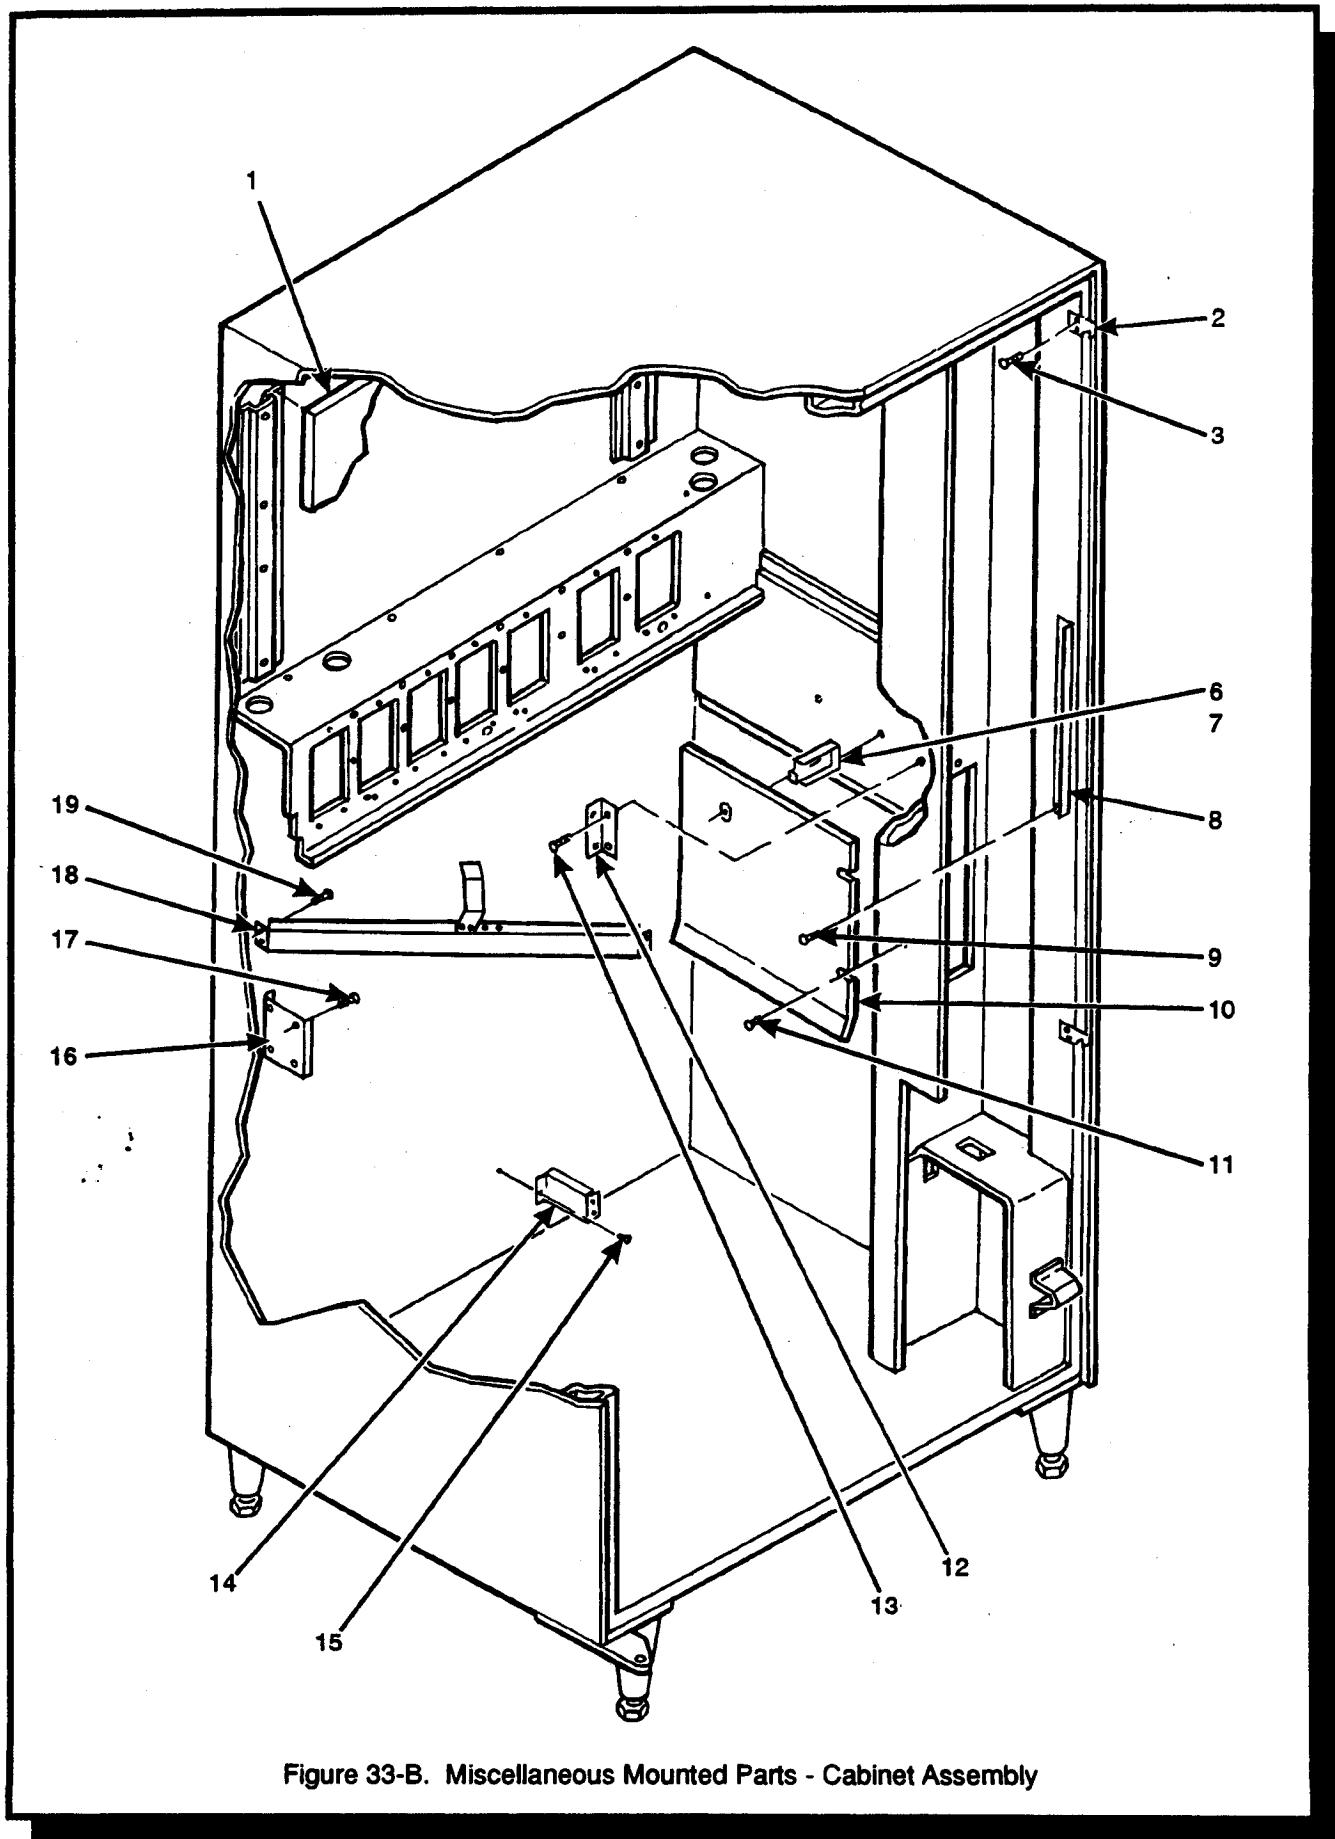

TABLE 33-B. MISCELLANEOUS MOUNTED PARTS - CABINET ASSEMBLY

Hot Drink Center Parts Manual

Figure 33-B. Miscellaneous Mounted Parts - Cabinet Assembly

Hot Drink Center Parts Manual

TABLE 33-B. MISCELLANEOUS MOUNTED PARTS - CABINET ASSEMBLY

INDEX	PART NUMBER	DESCRIPTION	QTY.
1	6231510	INSULATION - BACK - HOT WATER TANK	1
2	6231073	LOCK ARM - CABINET	2
3	1141043	SCREW, #10-32 X .50 HEX HEAD	4
4	-	NOT USED	-
5	-	NOT USED	-
6	6231143	BRACKET - POWER PANEL RETAINER	2
7	1451097	SCREW, #8-32 X .31 HEX HD T.F. - BLACK	1
8	1471009	STOP - MONETARY PANEL	3
9	1451097	SCREW, #8-32 X .31 HEX HD T.F. - BLACK	1
10	6231138	WATER SHIELD	2
11	1451097	SCREW, #8-32 X .31 HEX HD T.F. - BLACK	1
12	6231033	BRACKET - CANISTER SUPPORT	2
13	1451097	SCREW, #8-32 X .31 HEX HD T.F. - BLACK	2
14	6234516	BRACKET - MOUNTING PLATE	4
15	9900164	NUT, #10-32 W/LW	1
16	6231142	PLATE - WATER - FILTER (WITH WATER FILTER OPTION)	(OPT)
17	1451097	SCREW, #8-32 X .31 HEX HD T.F. - BLACK	2
18	6231118	BRACE - CANISTER SUPPORT	1
-	1451097	SCREW, #8-32 X .31 HEX HD T.F. - BLACK	2