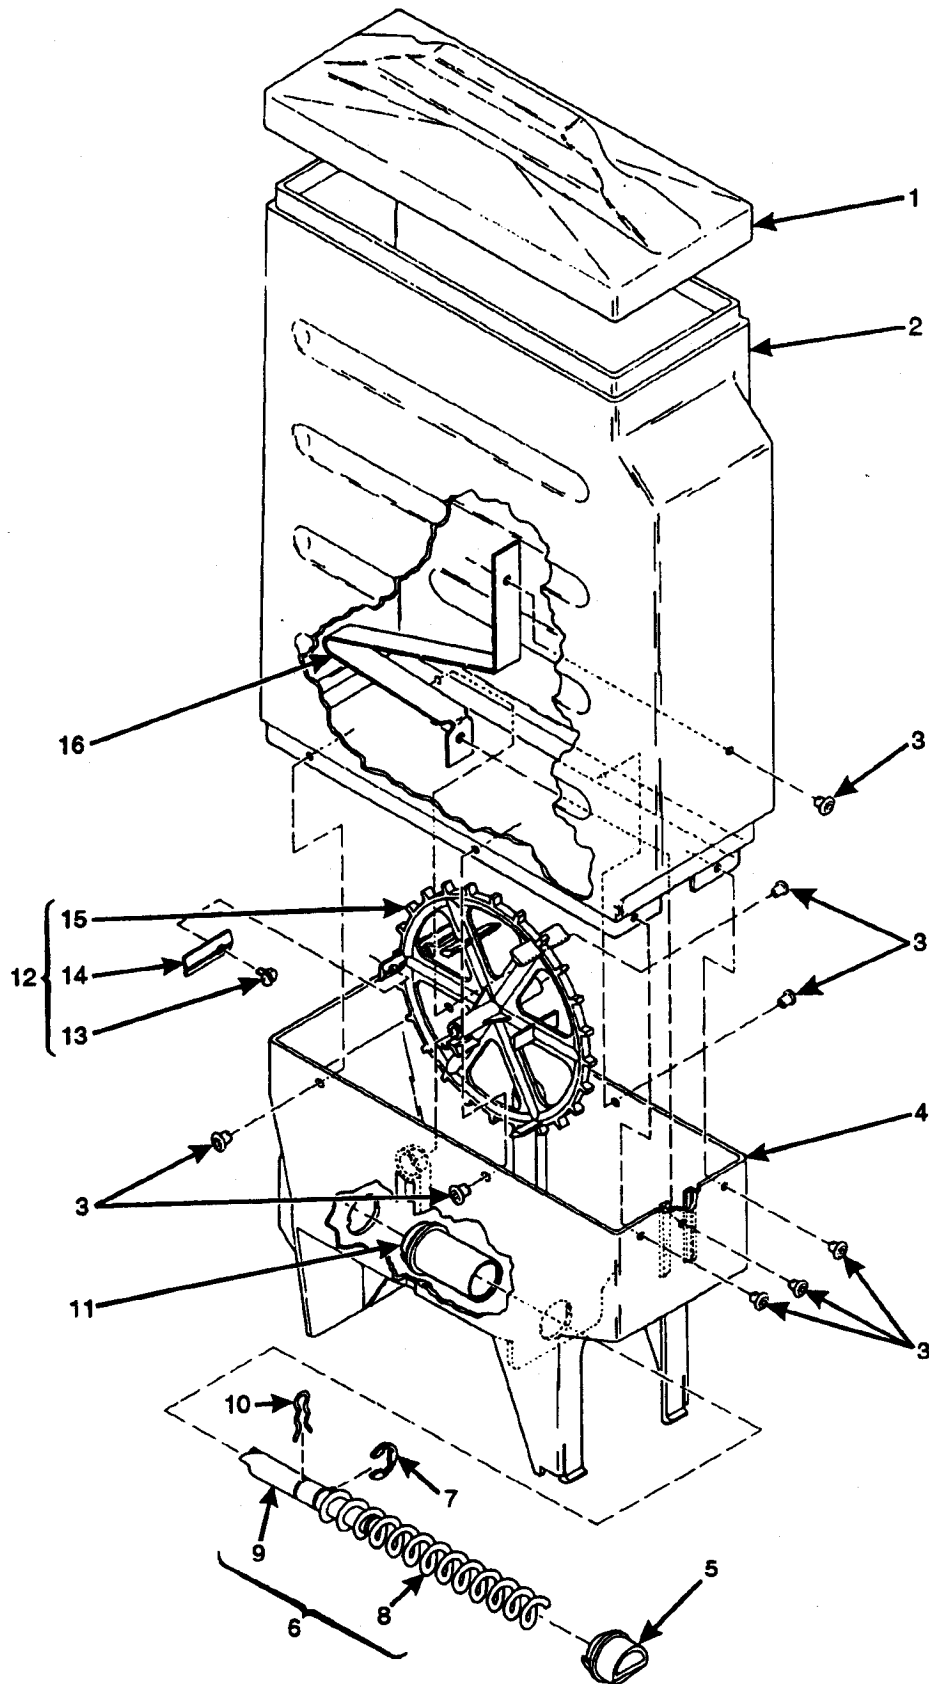

Hot Drink Center Parts Manual

Figure 25-5. Canister Assembly 6237435

Hot Drink Center Parts Manual

TABLE 25-5. CANISTER ASSEMBLY 6237435

INDEX	PART NUMBER	DESCRIPTION	QTY.
-	6237435	CANISTER ASSEMBLY - DECAF - FRESH BREW	-
1	6237069	LID - CANISTER	1
2	6237006	SLEEVE - CAN.	1
3	6237019	ALUMINUM "POP" RIVET - .187 DIA	8
4	6237062	CANISTER BASE	1
5	6237063	NOZZLE - DISPENSING - CANISTER	1
6	6237095	AUGER AND SHAFT ASSEMBLY (INCLUDES INDEX NUMBERS 7 THROUGH 9)	1
7	6237025	RETAINING RING - "E" - .500	1
8	6237045	AUGER - CANISTER	1
9	6237097	SHAFT - AUGER	1
10	6237026	CLIP - SPRING	1
11	6237014	BEARING - CANISTER	1
12	6237001	MIXING WHEEL ASSEMBLY (INCLUDES INDEX NUMBERS 13 THROUGH 15)	1
13	6237049	SCREW, #8-16 X .25 - SLTD - PHS	2
14	6237003	EXTENSION - WHEEL	2
15	6237002	MIXING WHEEL	1
16	6237004	SPRING - THUMPER	1