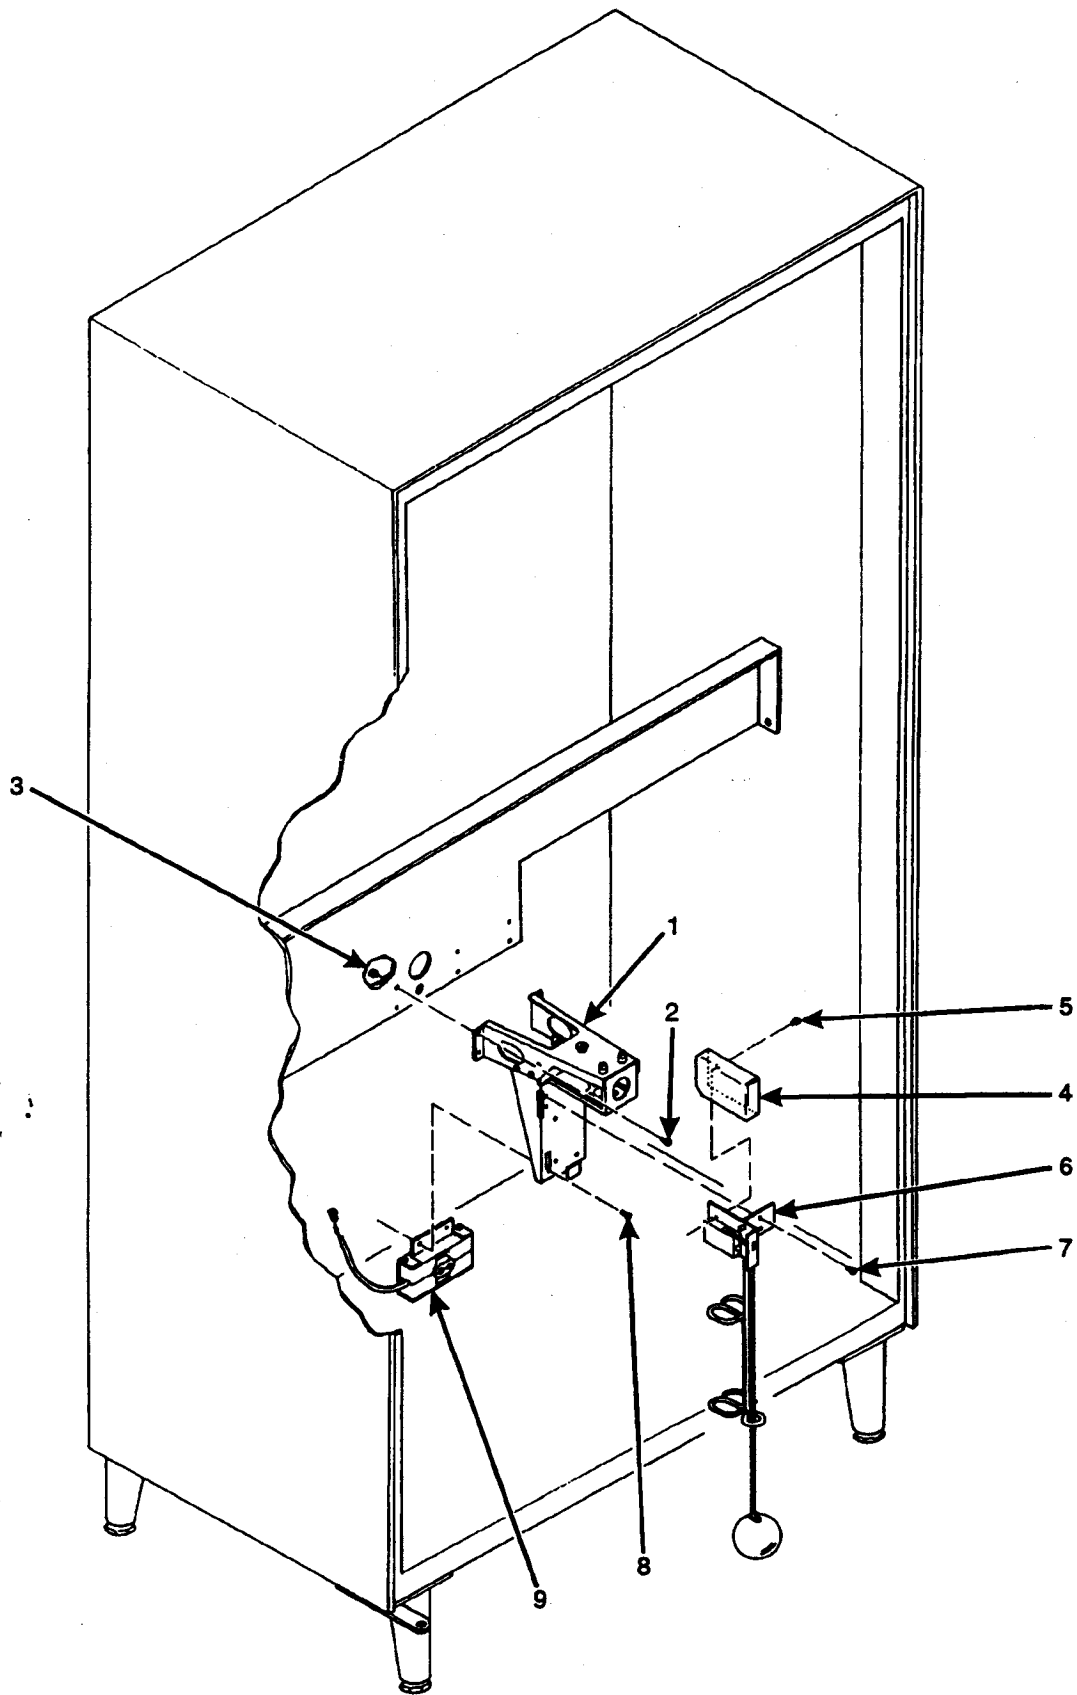

Hot Drink Center Parts Manual

Figure 15. Cup Delivery Assembly

Hot Drink Center Parts Manual

TABLE 15. CUP DELIVERY ASSEMBLY

INDEX	PART NUMBER	DESCRIPTION	QTY.
1	6231447	CUP DELIVERY ASSEMBLY - ARG./MEX./U.S. (INCLUDES INDEX NUMBERS 2 THROUGH 13)	1
	6231460	CUP DELIVERY ASSEMBLY - AUS./FR./GER./N.Z./SP./U.K. (INCLUDES INDEX NUMBERS 2 THROUGH 16)	
2	3103133	WING NUT, #8-32 STAINLESS	1
3	6231488	MOUNTING ASSEMBLY - CUP DEFL.	1
4	6231448	WELD ASSEMBLY - CUP DELIVERY	1
5	6231439	CUP DEFLECTOR - L.H.	1
6	6231443	CUP SPACER/SENSOR LENS	1
7	6231432	DRAIN TRAY	1
8	6231492	PUSH-IN FASTENER	6
9	6231489	BASE - CUP DELIVERY STATION	1
10	6231430	TUBE - DRAIN	1
11	6231438	CUP DEFLECTOR - R.H.	1
12	6231431	RETAINER - .188	10
13	6231495	SPRING - CUP DEFLECTOR	1
14	6231411	CHUTE ADAPTER ASSEMBLY - LEFT - FR./GER./N.Z./SP./U.K. (NOT SHOWN)	1
15	6231413	CHUTE ADAPTER ASSEMBLY - RIGHT - AUS./FR./GER./N.Z./SP./U.K. (NOT SHOWN)	1
16	3103133	WING NUT #8-32 STAINLESS (NOT SHOWN)	2