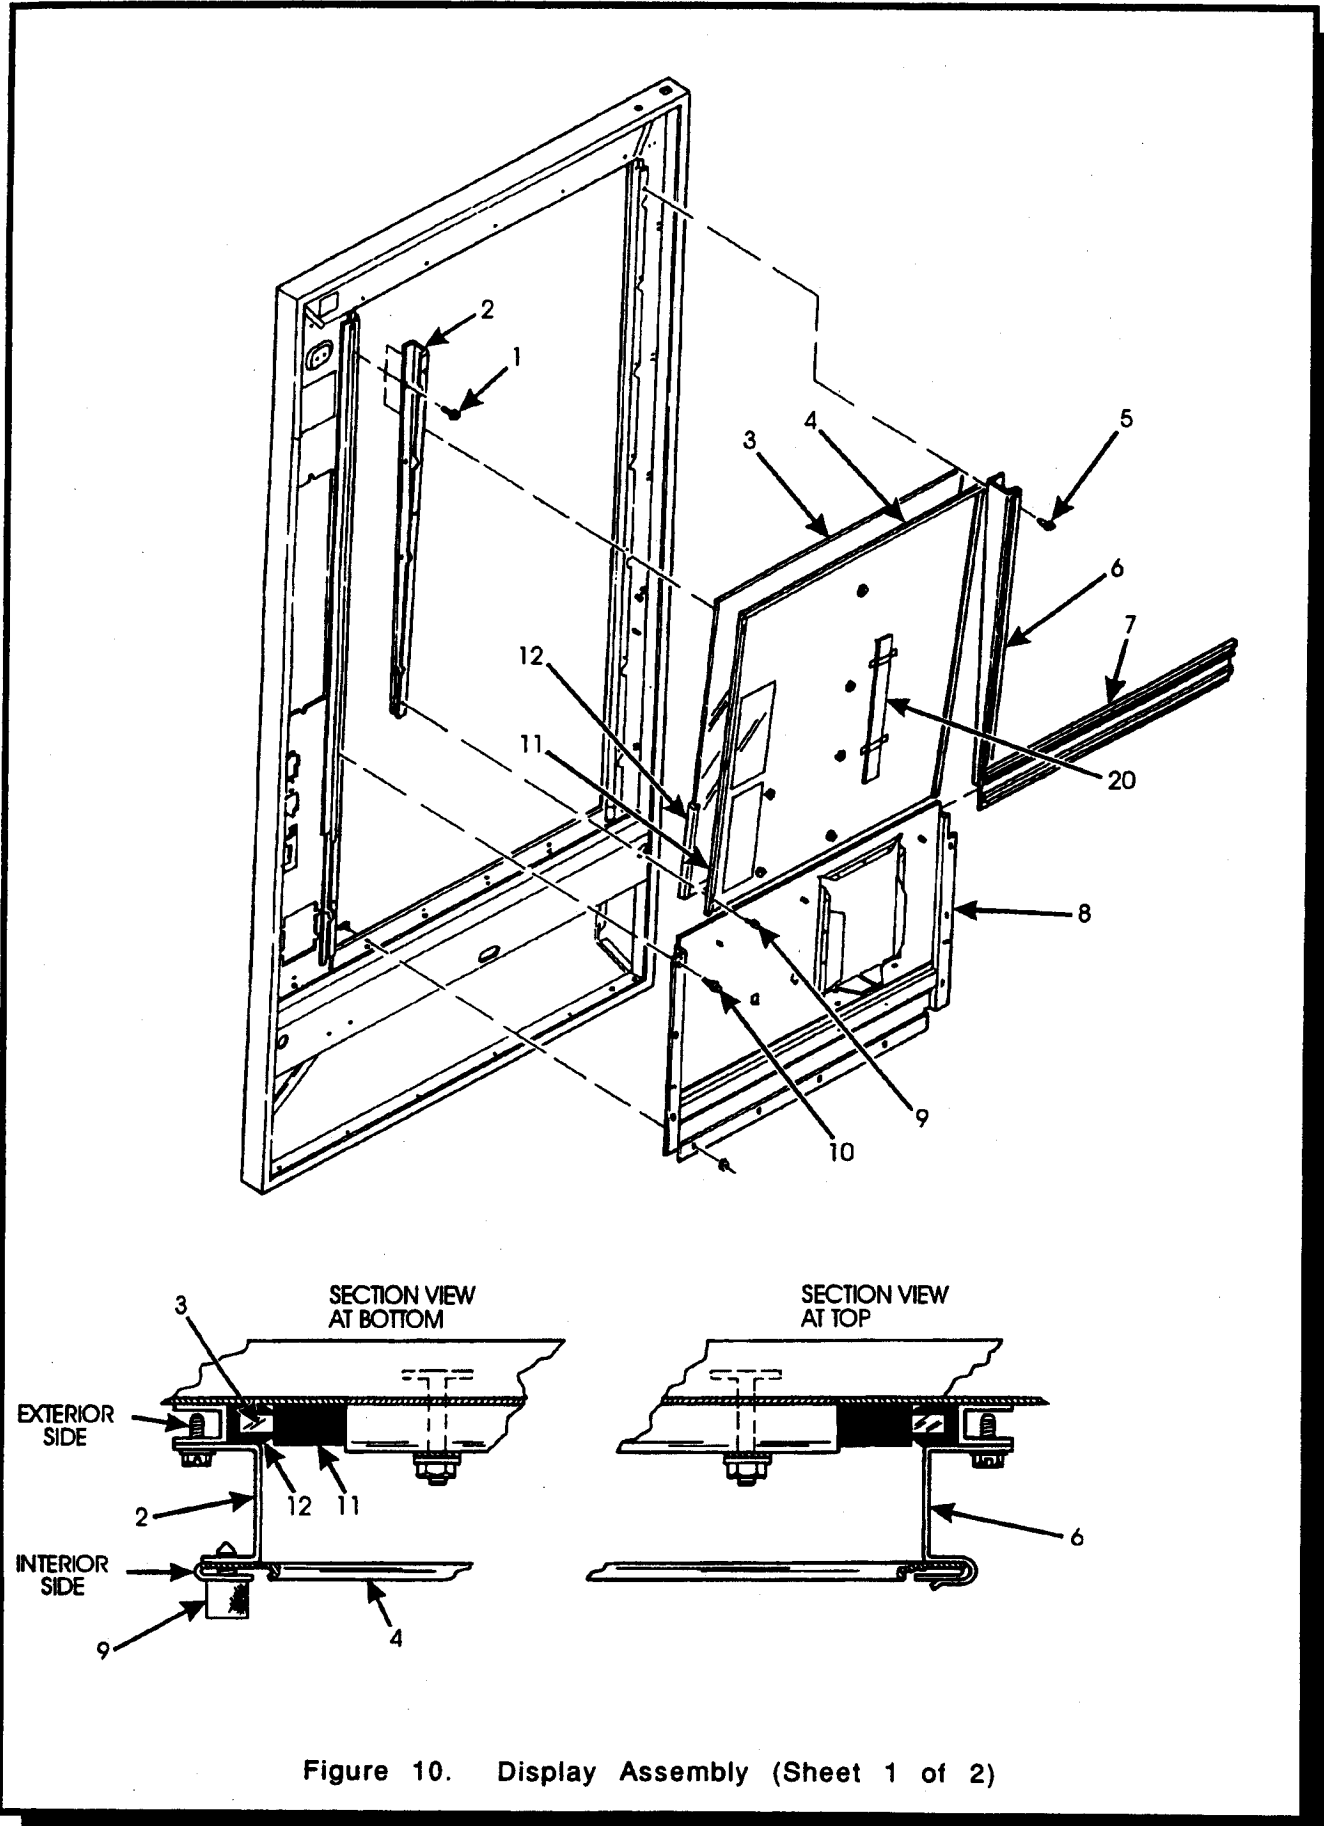

Hot Drink Center Parts Manual

Figure 10. Display Assembly (Sheet 1 of 2)

Hot Drink Center Parts Manual

TABLE 10. DISPLAY ASSEMBLY

INDEX	PART NUMBER	DESCRIPTION	QTY.
1		MOUNTING HARDWARE	
2	6232043	MOUNT - DISPLAY - RIGHT	1
3	6232022	GLASS - DISPLAY	1
4	6232115	PANEL ASSEMBLY - DISPLAY (INCLUDES INDEX NUMBERS 13 THROUGH 16 AND 19)	1
5		MOUNTING HARDWARE	
6	6232042	MOUNT - DISPLAY - LEFT	1
7	6232186	TRIM - HORIZONTAL - GLASS	1
8	6232024	CENTER PLATE ASSEMBLY	1
9		MOUNTING HARDWARE	
10		MOUNTING HARDWARE	
11	6232070	CHANNEL - GLASS - HORIZONTAL	2
12	6232071	CHANNEL - GLASS - VERTICAL	2
13	6232078	NUT - SELF THREADING	8
14	6232018	PANEL - DISPLAY - PRODUCT	1
15	6232132	LABEL - FRESHLY GROUND AND BREWED (627 ONLY) - U.S.	1
	6232292	LABEL - FRESHLY GROUND AND BREWED (627 ONLY) - MEX./SP.	
16	6232044	FRAME - PRODUCT IDENTIFIER	1
17	6232060	LABEL - INSTRUCTION AND CUP SIZE - AUS./N.Z./U.K./U.S.	1
	6232148	LABEL - INSTRUCTION AND CUP SIZE - AUS./N.Z./U.K.	
	6232194	LABEL - INSTRUCTION AND CUP SIZE - GER.	
	6232294	LABEL - INSTRUCTION AND CUP SIZE - MEX./SP.	
	6232520	LABEL - INSTRUCTION AND CUP SIZE - ARG.	
	6232257	LABEL - INSTRUCTION AND CUP SIZE - FR.	
18		SELECTION INSERTS (SEE TABLE 3-1 FOR DETAILS)	-
19	6232063	DISPLAY - PHOTO - POINT OF PURCHASE	1
20	6232093	OVERLAY - LARGE CUP	1
	6232219	FILLER-FRAME	1
21	6232069	BEAN WINDOW FILLER (623 AND 625 ONLY) - FR./N.Z./SP./U.S./U.K.	1
	6232146	BEAN WINDOW FILLER (623 AND 625 ONLY) - GER.	