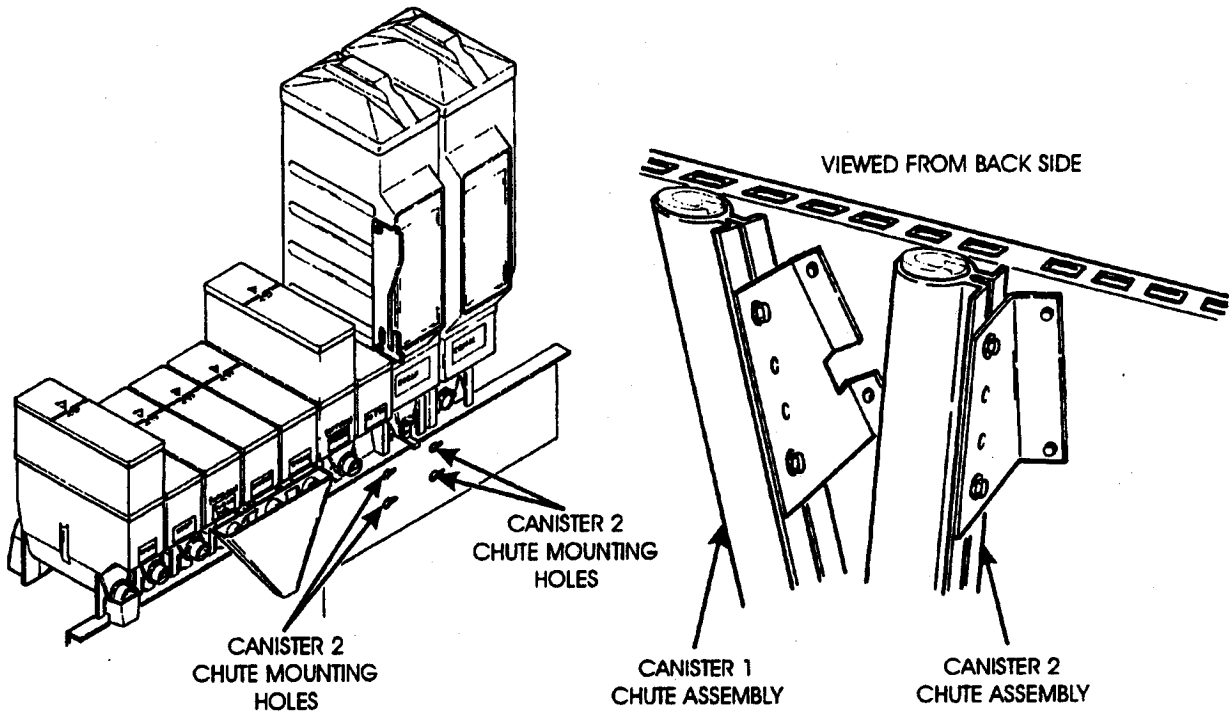

Hot Drink Center Parts Manual

TABLE 33-B. MISCELLANEOUS MOUNTED PARTS - CABINET ASSEMBLY

INDEX	PART NUMBER	DESCRIPTION	QTY.
1	6231510	INSULATION - BACK - HOT WATER TANK	1
2	6231073	LOCK ARM - CABINET	2
3	1141043	SCREW, #10-32 X .50 HEX HEAD	4
4	-	NOT USED	-
5	-	NOT USED	-
6	6231143	BRACKET - POWER PANEL RETAINER	2
7	1451097	SCREW, #8-32 X .31 HEX HD T.F. - BLACK	1
8	1471009	STOP - MONETARY PANEL	3
9	1451097	SCREW, #8-32 X .31 HEX HD T.F. - BLACK	1
10	6231138	WATER SHIELD	2
11	1451097	SCREW, #8-32 X .31 HEX HD T.F. - BLACK	1
12	6231033	BRACKET - CANISTER SUPPORT	2
13	1451097	SCREW, #8-32 X .31 HEX HD T.F. - BLACK	2
14	6234516	BRACKET - MOUNTING PLATE	4
15	9900164	NUT, #10-32 W/LW	1
16	6231142	PLATE - WATER - FILTER (WITH WATER FILTER OPTION)	(OPT)
17	1451097	SCREW, #8-32 X .31 HEX HD T.F. - BLACK	2
18	6231118	BRACE - CANISTER SUPPORT	1
-	1451097	SCREW, #8-32 X .31 HEX HD T.F. - BLACK	2

Hot Drink Center Parts Manual

COFFEE BREWER DELIVERY CHUTES - SEE TABLE FOR USAGE