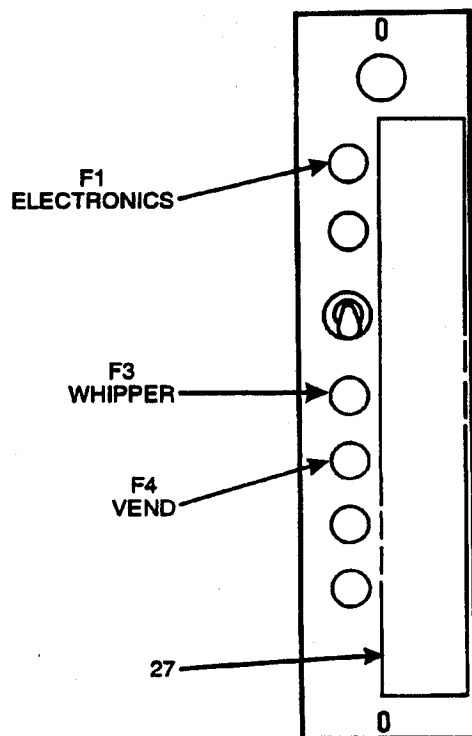

Hot Drink Center Parts Manual

Figure 36-B. Power Control Panel Assembly - AUS./N.Z./U.K.

Hot Drink Center Parts Manual

TABLE 36-B. POWER CONTROL PANEL ASSEMBLY - AUS./N.Z./U.K.

INDEX	PART NUMBER	DESCRIPTION	QTY.
-	6231182	PWR CONT PANEL ASSEMBLY - U.K.	REF.
-	6231071	COVER - POWER PANEL (NOT SHOWN)	1
1	3157060	SCREW - #8 - 32 X .31 HEX W/ HD.	4
2	9989103	FILTER - INTERFERENCE	1
3	9900197	SCREW #8 - 32X1/2 PHS T/C W/LK	1
4	9989350	FUSE HOLDER - SHOCK SAFE	3
5	9989473	FUSE - 1/2 AMP - TIME DELAY	1
6	6506032	HOLE PLUG #HS51163	3
7	4041150	SWITCH DPST #1111-0009	1
8	5268032	LINE FUSE (15415 - 4)	1
9	9989433	FUSE - 8AMP - TIME DELAY	1
10	9984089	LINE SPLICE - .187	3
11	6231167	POWER PANEL ASSEMBLY - FOREIGN	1
12	6231195	LABEL - PWR MOD. - U.K.	1
13	4732024	RETAINER - HARNESS	2
14	9989021	TRANSFORMER - 24 VOLT	1
15	6231217	SCREW - #8 - 32X1.50 HEX T/F	4
16	9989027	TRANSFORMER ASSEMBLY - 26V - .18 VT	1
17	1451097	SCREW - #8 - 32X.31 HEX HD.TF - BL	6
18	6239000	HARNESS - POWER PANEL - FOR.	1
19	6239003	HARNESS - WHIPPER POWER - FOR.	1
20	4245121	#8 - 32X1.37 RHS TY23 T/C SCREW	4
21	1471165	TERMINAL BLOCK - FOREIGN	1
22	6236018	PCB ASSEMBLY - POWER SUPPLY	1
23	1471199	SCREW - #8 - 18 X .62 HEX/WH.	4
24	9989329	PLASTIC EXPANSION NUT .250 S	4
25	1471100	POWER SUPPLY - INT. TO CONTROLLER	1
26	2221049	WIRE CLAMP .302 DIA	1
27	6231184	LABEL - FUSE MTG PLATE - U.K.	1