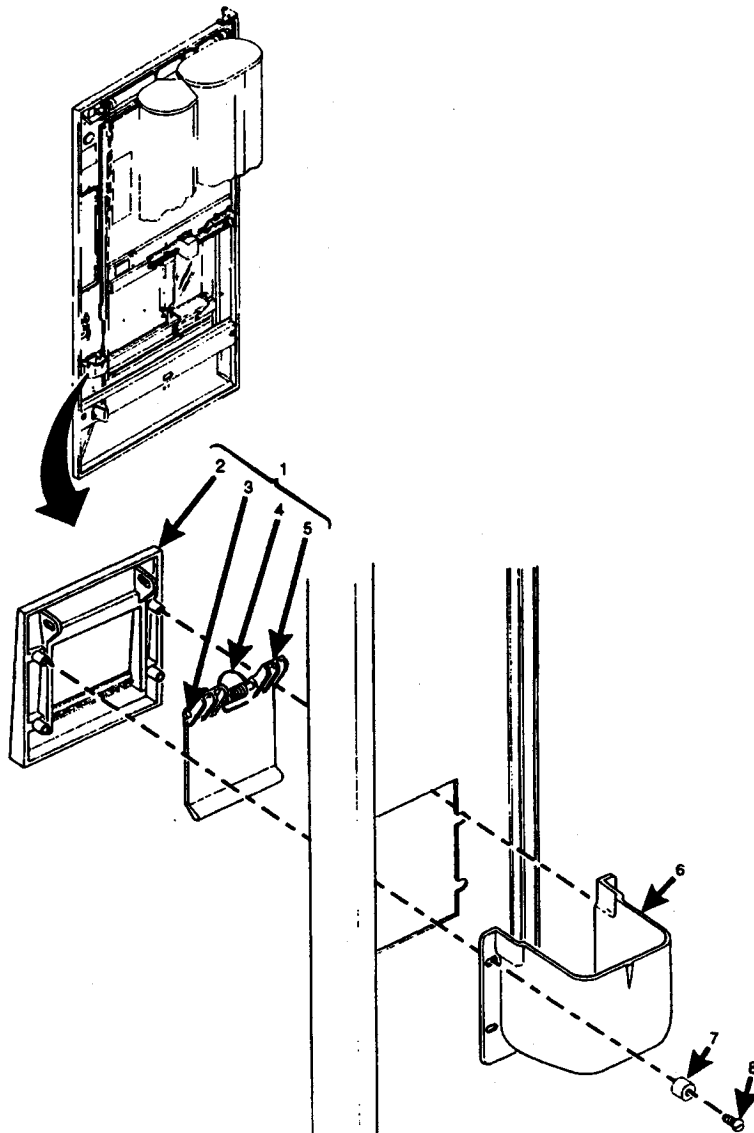

Hot Drink Center Parts Manual

Figure 4. Trim Components (Sheet 1 of 2)

Hot Drink Center Parts Manual

Figure 4. Trim Components (Sheet 2 of 2)

Hot Drink Center Parts Manual

TABLE 4. TRIM COMPONENTS

INDEX	PART NUMBER	DESCRIPTION	QTY
1	1302484 (CLEAR)* 1452229 (BLACK)**	TRIM - DOOR - TOP AND BOTTOM	1
		MOUNTING HARDWARE	
2	1302479	TRIM INSERT - BLACK	1
3	1302478 (CLEAR)	TRIM - DOOR - HORIZONTAL	2
		MOUNTING HARDWARE	
4	1302479	TRIM INSERT - BLACK	1
5	1452225	PANEL - TOP - TRIM - BLACK EMBOSSED	1
6	1302409 (CLEAR)* 1452203 (BLACK)**	TRIM - DOOR SIDE	2
		MOUNTING HARDWARE	
7	3152560	TRIM - VERTICAL	2
		MOUNTING HARDWARE	
8	1472023	FRAME - MONETARY	1
	1472132	SCREW, #6-32 X 1/4 PHS, T/C, PHILLIPS	10
9	6232186	TRIM - HORIZONTAL - GLASS	1
10	3152045	FRAME - CUP DELIVERY DOOR	1
		MOUNTING HARDWARE	
11	6232114	TRIM PANEL - R.H. STERLING	1
12	6232015	TRIM PANEL - CENTER - RIGHT	1
13	1472036	TRIM - COIN RECEPTACLE	1
		MOUNTING HARDWARE	
14	6232012	TRIM - FILLER	1
		MOUNTING HARDWARE	
15	6232066	TRIM PANEL - BOTTOM - STERLING	1
16	6232099	EDGE PROTECTOR	1
		MOUNTING HARDWARE	
17	6232014	TRIM PANEL - CENTER LEFT - STERLING	1
18	6232039	TRIM PANEL - L.H. STERLING	1

*IMPERIAL CROWN ONLY

**SIGNATURE AND SERIES 2000 ONLY

Hot Drink Center Parts Manual

TABLE 5. COIN RECEPTACLE ASSEMBLY

INDEX	PART NUMBER	DESCRIPTION	QTY.
1	1472035	TRIM ASSEMBLY - COIN CUP (INCLUDES INDEX NUMBERS 2 THROUGH 5)	1
2	1472036	TRIM COIN RECEPTACLE	1
3	4245084	SHAFT - DOOR - COIN RETURN	1
4	4245083	SPRING - COIN RETURN DOOR	1
5	4245082	GATE - COIN RETURN	1
6	4245081	CUP COIN RETURN	1
7		SCREW, #8-32 X 1/2 PHS S/T	4
8	2302053	SPACER - CUP	4