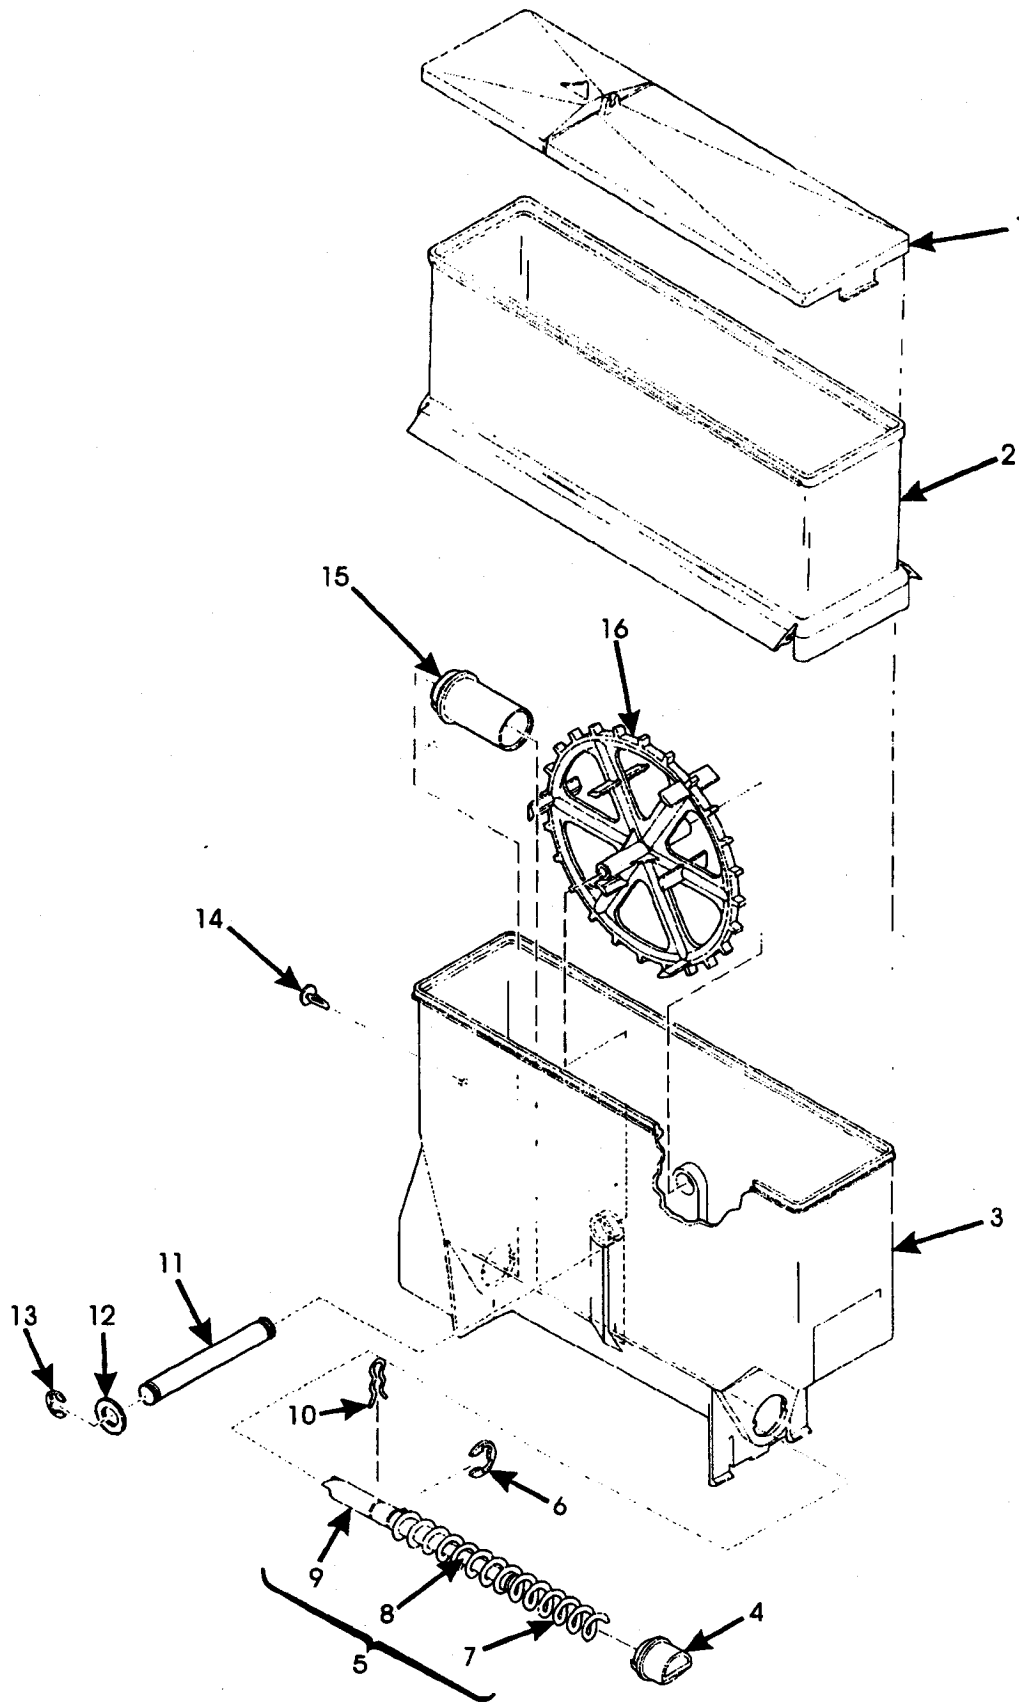

Hot Drink Center Parts Manual

Figure 25-12. Canister Assembly 6237449

Hot Drink Center Parts Manual

TABLE 25-12. CANISTER ASSEMBLY 6237449

INDEX	PART NUMBER	DESCRIPTION	QTY.
-	6237449	CANISTER ASSEMBLY - 1 SLV - W/MIXING	-
1	6237023	LID - CANISTER	1
2	6237008	SLEEVE - CANISTER 4 IN	1
3	6237176	BASE - CANISTER	1
4	6237063	NOZZLE-DISPENSING-CANISTER	1
5	6237178	AUGER AND SHAFT ASSEMBLY (INCLUDES INDEX NUMBERS 5 THROUGH 9)	1
6	6237025	RETAINING RING - "E" - .500	1
7	6237015	AUGER - CANISTER	1
8	6237169	EXTENTION-AUGER	1
9	6237168	SHAFT - AUGER	1
10	6237026	CLIP - SPRING	1
11	6237167	SHAFT-CANISTER	1
12	6237116	WASHER-SEAL-WEAR PLATE	2
13	9900415	RETAINING RING REINF E TYP.1	2
14	6237053	FASTENER - PUSH IN	1
15	6237014	BEARING - CANISTER	1
16	6237181	MIXING WHEEL	1