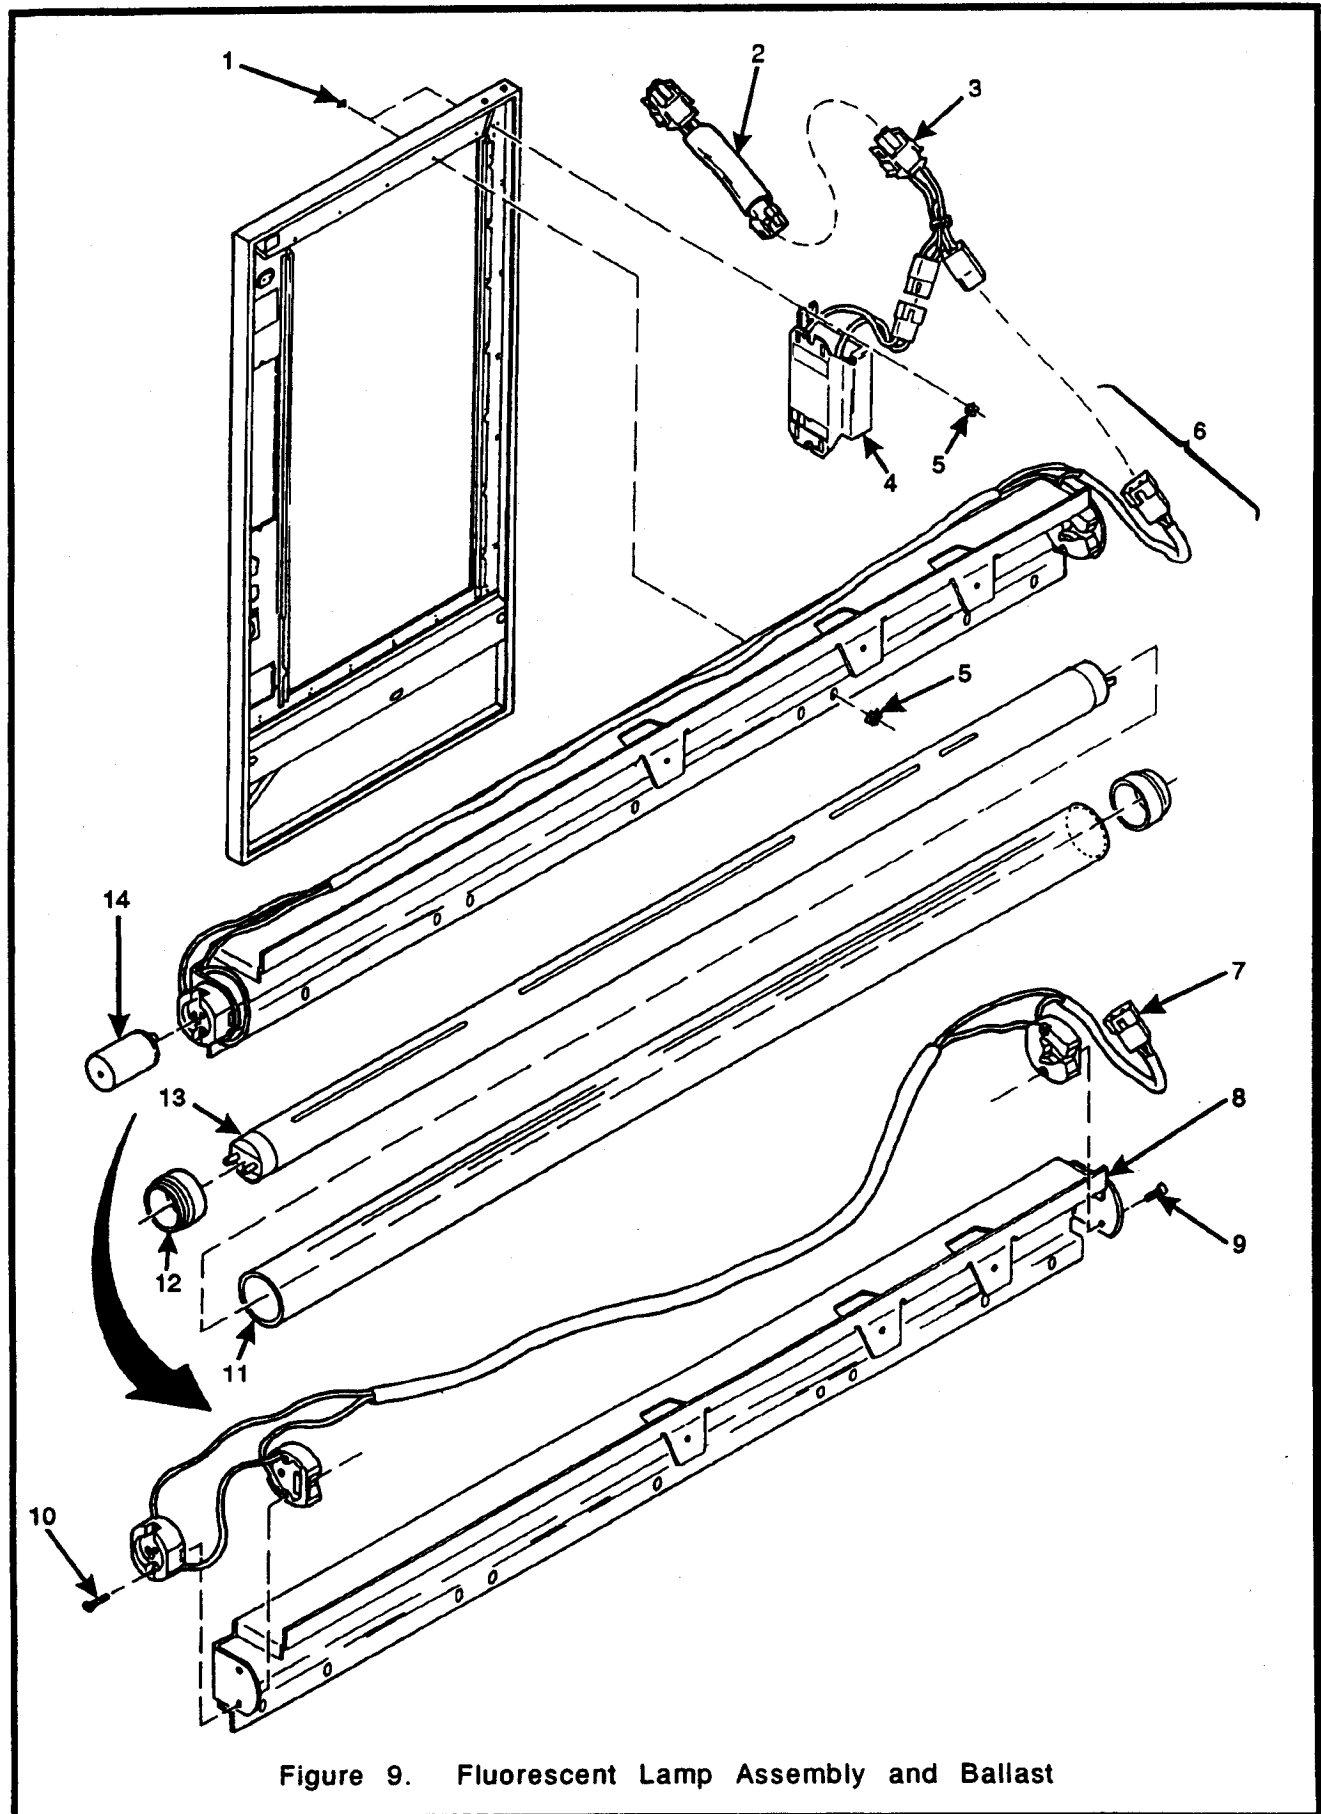

Hot Drink Center Parts Manual

Figure 9. Fluorescent Lamp Assembly and Ballast

Hot Drink Center Parts Manual

TABLE 9. FLUORESCENT LAMP ASSEMBLY AND BALLAST

INDEX	PART NUMBER	DESCRIPTION	QTY.
1		MOUNTING HARDWARE	
2	1451124	SUPPRESSION NETWORK ASSEMBLY	1
3	3156032	JUMPER - FILTER AND FLUORESCENT LIGHT	1
4	3151058	BALLAST ASSEMBLY - 14-20 WATT	1
5		MOUNTING HARDWARE	
6	6232102	LIGHT ASSEMBLY - DISPLAY (INCLUDES INDEX NUMBERS 7 THROUGH 10)	1
7	1452042	HARNESS - FLUORESCENT LAMP	1
8	6232068	BRACKET - LIGHT TUBE	1
9	1452076	SCREW, #4-36 X .437 RHS	2
10	3107171	SCREW, #4-36 X 5/8 RHS	2
11	6232158	SAFETY SLEEVE - LAMP	1
12	6232159	END CAP - SLEEVE	2
13	2222535	FLUORESCENT LAMP	1
14	2222095	FLUORESCENT LAMP STARTER	1