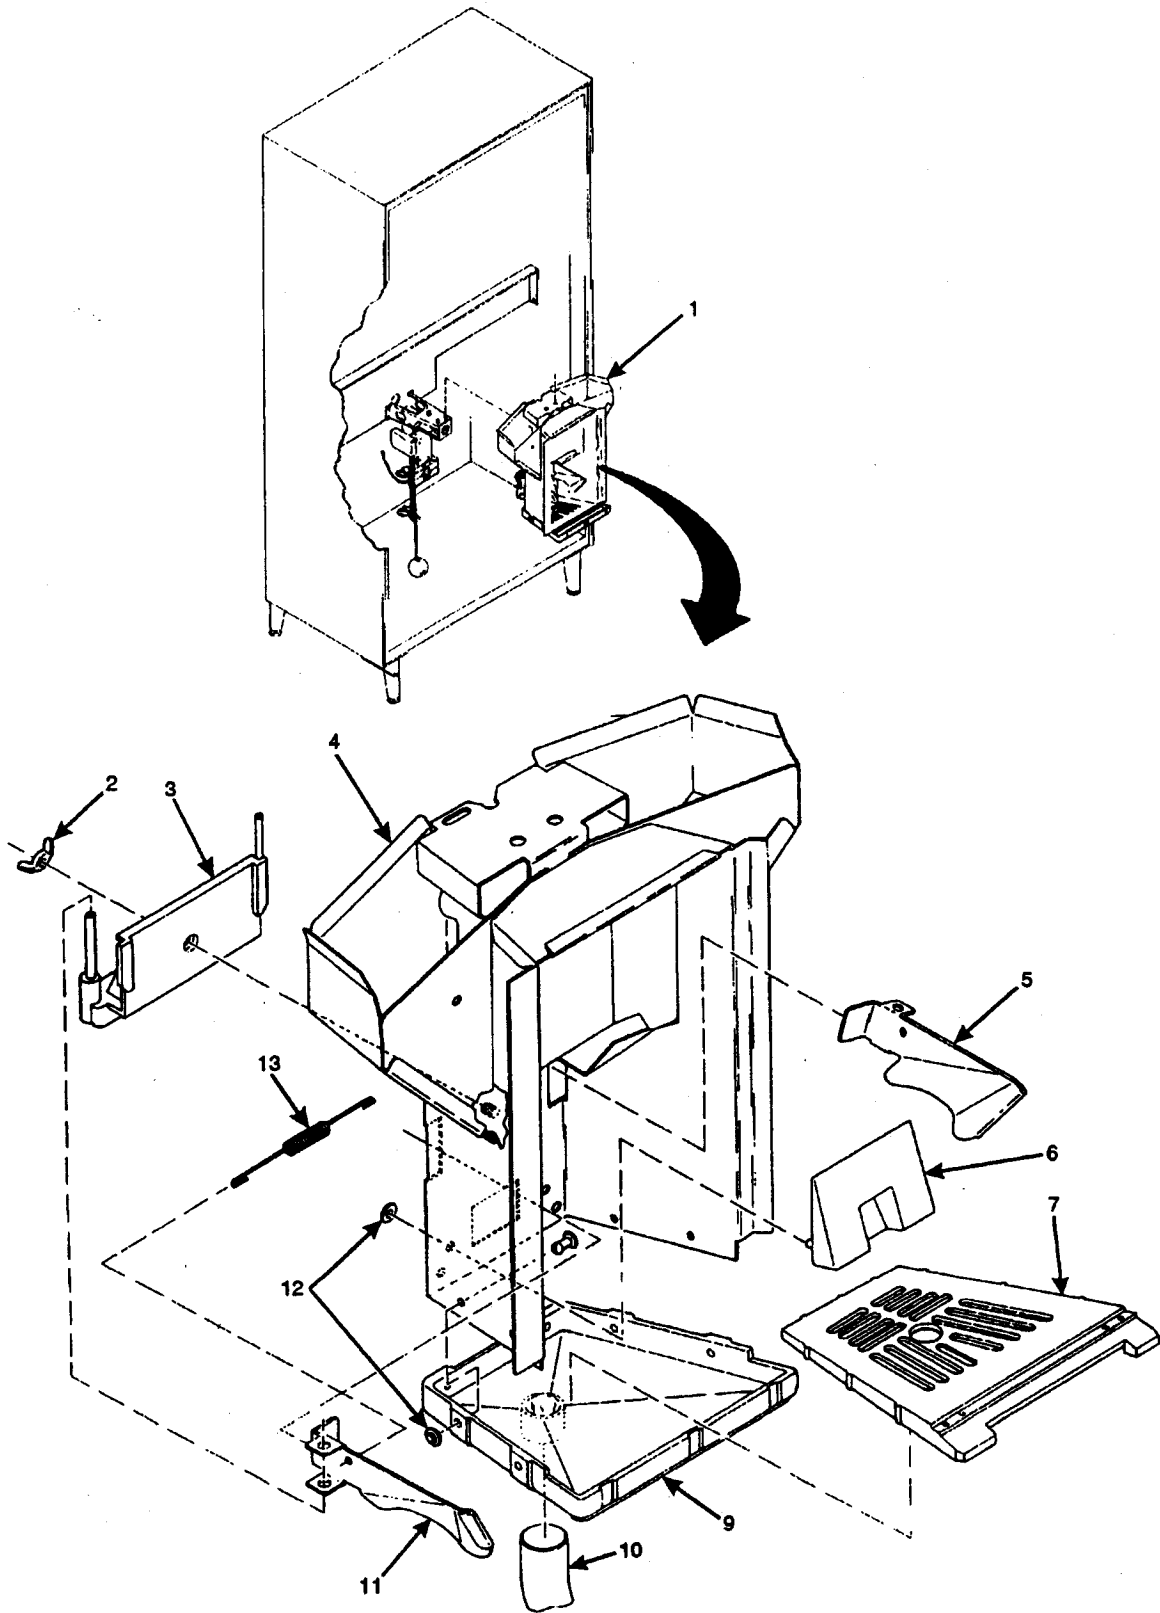

Hot Drink Center Parts Manual

Figure 15. Cup Delivery Assembly

Hot Drink Center Parts Manual

TABLE 15. CUP DELIVERY ASSEMBLY

INDEX	PART NUMBER	DESCRIPTION	QTY.
1	6231447	CUP DELIVERY ASSEMBLY - ARG./MEX./U.S. (INCLUDES INDEX NUMBERS 2 THROUGH 13)	1
	6231460	CUP DELIVERY ASSEMBLY - AUS./FR./GER./N.Z./SP./U.K. (INCLUDES INDEX NUMBERS 2 THROUGH 16)	
2	3103133	WING NUT, #8-32 STAINLESS	1
3	6231488	MOUNTING ASSEMBLY - CUP DEFL.	1
4	6231448	WELD ASSEMBLY - CUP DELIVERY	1
5	6231439	CUP DEFLECTOR - L.H.	1
6	6231443	CUP SPACER/SENSOR LENS	1
7	6231432	DRAIN TRAY	1
8	6231492	PUSH-IN FASTENER	6
9	6231489	BASE - CUP DELIVERY STATION	1
10	6231430	TUBE - DRAIN	1
11	6231438	CUP DEFLECTOR - R.H.	1
12	6231431	RETAINER - .188	10
13	6231495	SPRING - CUP DEFLECTOR	1
14	6231411	CHUTE ADAPTER ASSEMBLY - LEFT - FR./GER./N.Z./SP./U.K. (NOT SHOWN)	1
15	6231413	CHUTE ADAPTER ASSEMBLY - RIGHT - AUS./FR./GER./N.Z./SP./U.K. (NOT SHOWN)	1
16	3103133	WING NUT #8-32 STAINLESS (NOT SHOWN)	2