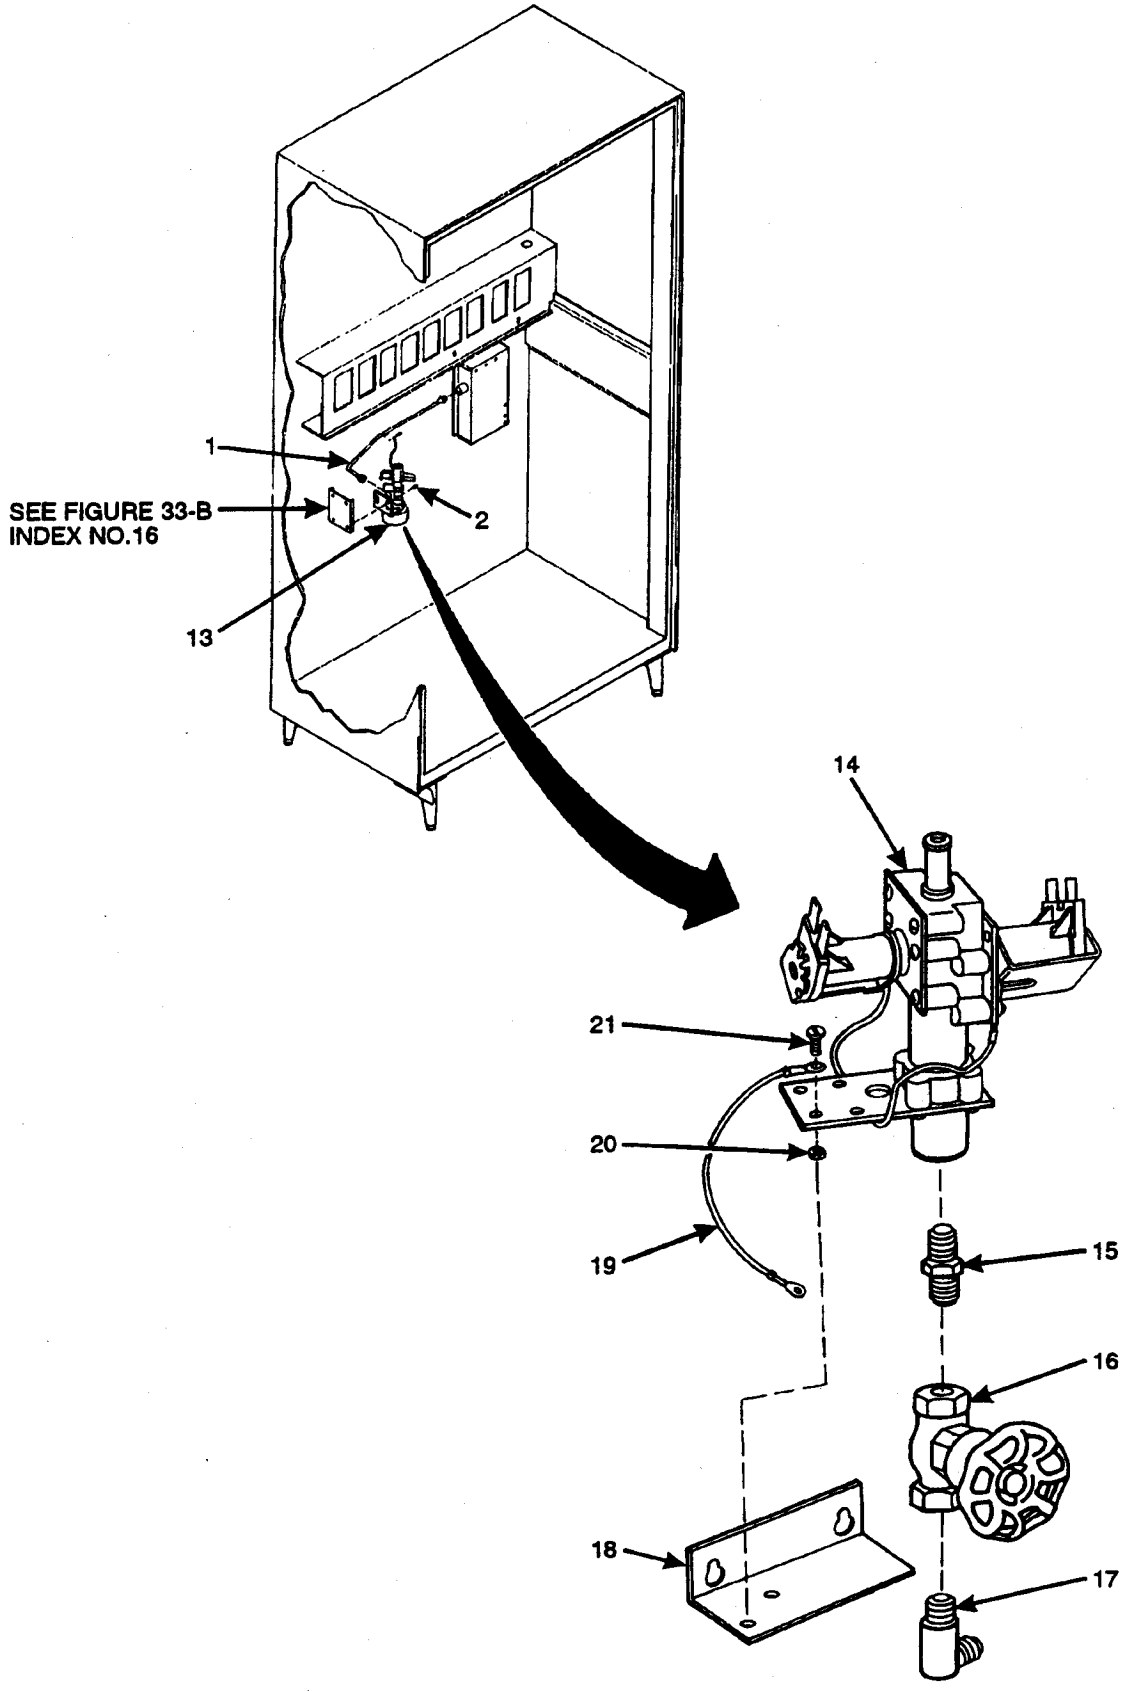

Hot Drink Center Parts Manual

Figure 21-B. Water Supply - Without Water Filter Option

Hot Drink Center Parts Manual

TABLE 21-B. WATER SUPPLY - WITHOUT WATER FILTER OPTION

INDEX	PART NUMBER	DESCRIPTION	QTY.
13	6231179	BRACKET/VALVE ASSEMBLY - WATER INLET (INCLUDES INDEX NUMBERS 14 THROUGH 21) (MEX./U.S.)	1
	6231500	BRACKET/VALVE ASSEMBLY - WATER INLET - ARG./U.K. (INCLUDES INDEX NUMBERS 14 THROUGH 18, AND 21)	
14	3108045	VALVE (MEX./U.S.)	1
	3158061	VALVE ASSY - WATER INLET ARG./FR./GER./SP./U.K.	
15	6108082	REDUCING NIPPLE - 1/4 IPS TO 3/8 IPS	1
	6231503	ADAPTER - 3/8 TO 1/4 (NOT SHOWN)	
16	3108048	VALVE - WATER	1
17	6151044	ELBOW 1/4 FLARE X 1/4 NPT - U.S.	1
18	6231180	BRACKET - INLET VALVE - U.S.	1
	6231501	SUPPORT - INLET WATER VALVE - FR./GER./SP./U.K. (NOT SHOWN)	
19	3116122	GROUND WIRE ASSEMBLY - U.S. ONLY	1
20	9900081	NUT, #8-32 KEPS - U.S. ONLY	1
21	9900106	SCREW, #8-32 X 3/8 ACORN, HEX HD, S/T - U.S.	2
	9900203	SCREW, #6-20 X 3/8 PHS - T/C - FR./GER./SP./U.K.	