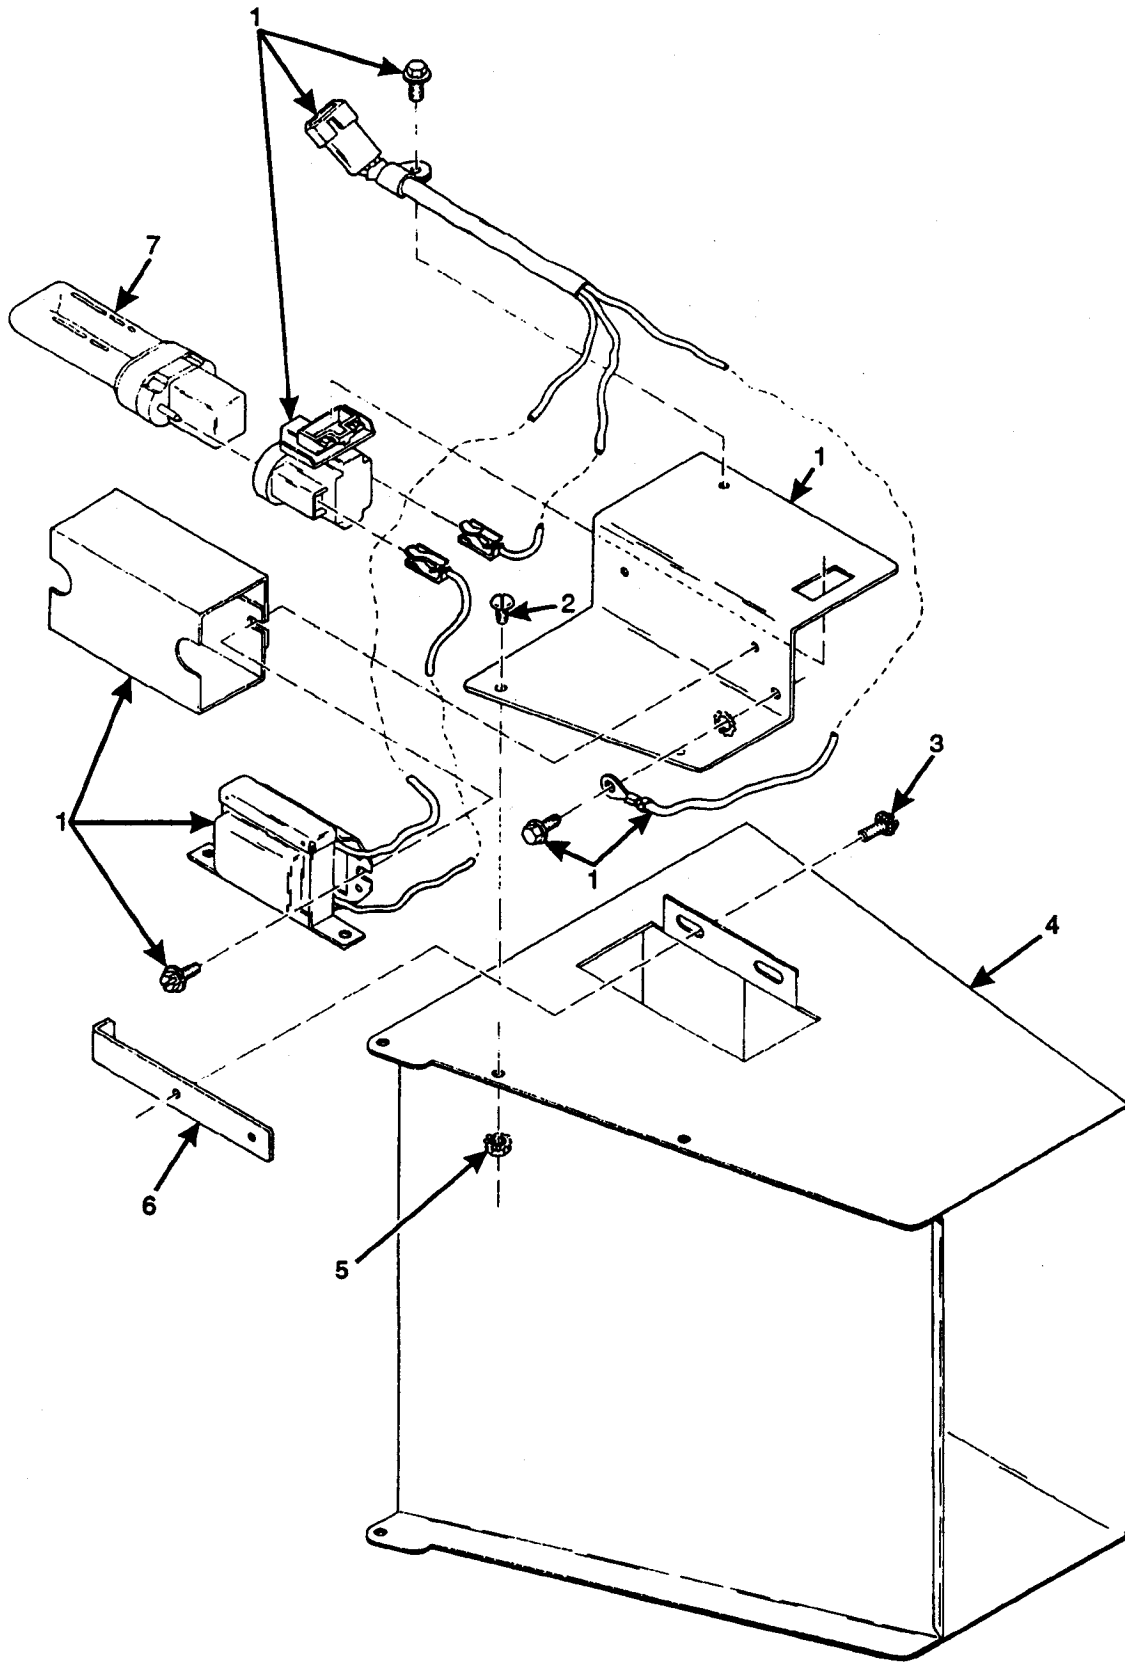

Hot Drink Center Parts Manual

Figure 24-1. Dual Bean Window Assembly

Hot Drink Center Parts Manual

TABLE 24-1. DUAL BEAN WINDOW ASSEMBLY

INDEX	PART NUMBER	DESCRIPTION	QTY.
-	6237519	DUAL BEAN WINDOW ASSEMBLY - FINAL	REF
1	6237514	BRACKET AND BALLAST ASSEMBLY (SHOWN EXPLODED FOR CLARITY)	1
2	9900118	SCREW, #8-32 X 3/8 PHS	2
3	3157060	SCREW, #8-32 X .31 HEX W/HD SLOTTED	2
4	6237530	BEAN WINDOW ASSEMBLY - DUAL	1
5	9900081	NUT, #8-32 KEPS ZINC PLATE	2
6	6237512	STOP - BEAN WINDOW	1
7	6222011	TWIN TUBE - FLUORESCENT LAMP	1