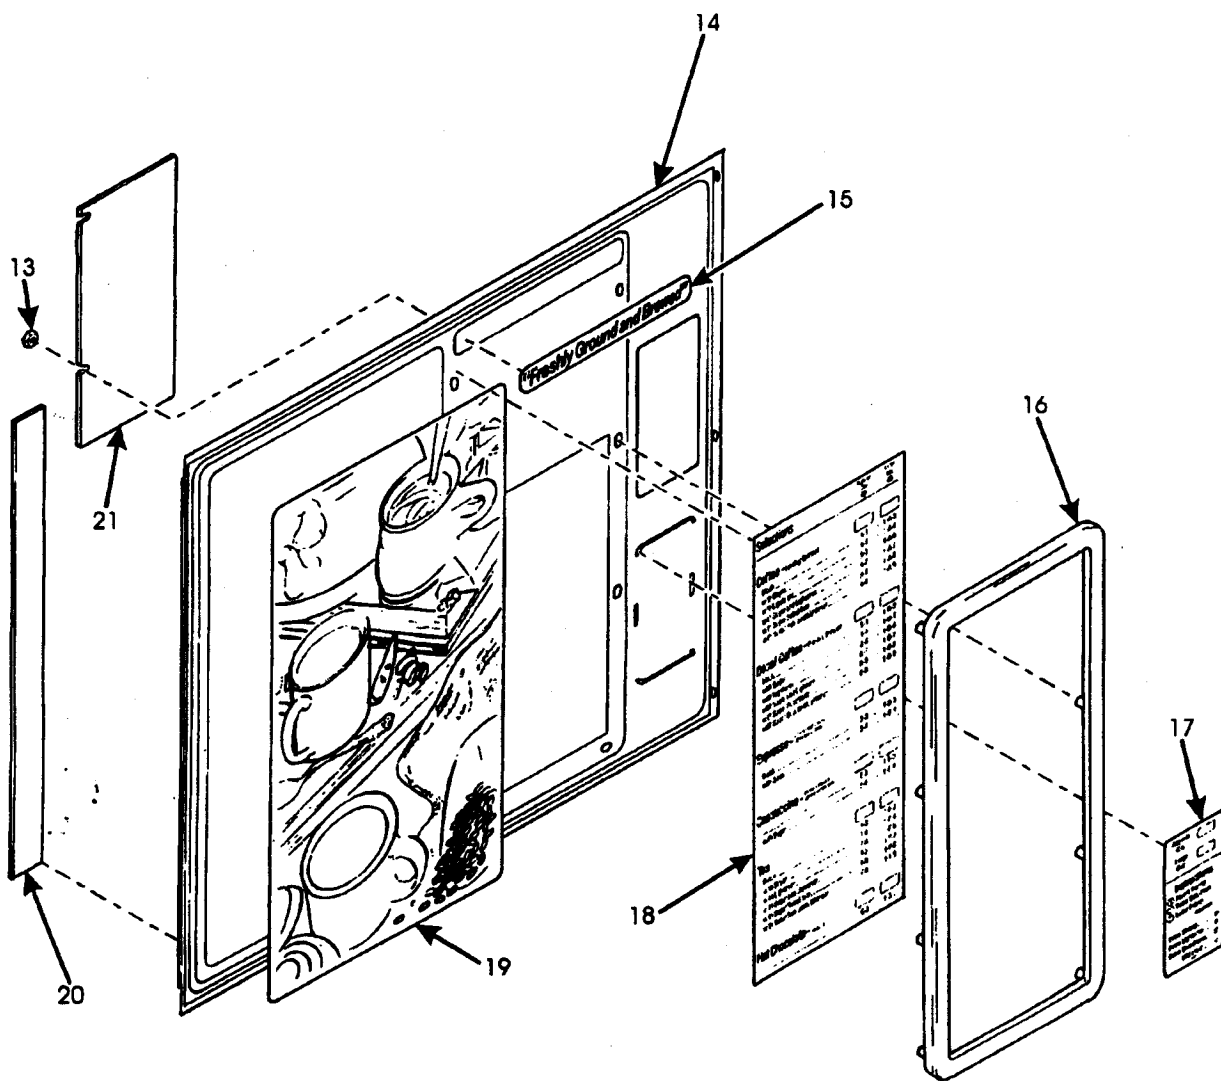

Hot Drink Center Parts Manual

Figure 10. Display Assembly (Sheet 2 of 2)

Hot Drink Center Parts Manual

TABLE 10. DISPLAY ASSEMBLY

INDEX	PART NUMBER	DESCRIPTION	QTY.
1		MOUNTING HARDWARE	
2	6232043	MOUNT - DISPLAY - RIGHT	1
3	6232022	GLASS - DISPLAY	1
4	6232115	PANEL ASSEMBLY - DISPLAY (INCLUDES INDEX NUMBERS 13 THROUGH 16 AND 19)	1
5		MOUNTING HARDWARE	
6	6232042	MOUNT - DISPLAY - LEFT	1
7	6232186	TRIM - HORIZONTAL - GLASS	1
8	6232024	CENTER PLATE ASSEMBLY	1
9		MOUNTING HARDWARE	
10			
11	6232070	CHANNEL - GLASS - HORIZONTAL	2
12	6232071	CHANNEL - GLASS - VERTICAL	2
13	6232078	NUT - SELF THREADING	8
14	6232018	PANEL - DISPLAY - PRODUCT	1
15	6232132	LABEL - FRESHLY GROUND AND BREWED (627 ONLY) - U.S.	1
	6232292	LABEL - FRESHLY GROUND AND BREWED - MEX./SP.	
16	6232044	FRAME - PRODUCT IDENTIFIER	1
17	6232060	LABEL - INSTRUCTION AND CUP SIZE - AUS./N.Z./U.K./U.S.	1
	6232148	LABEL - INSTRUCTION AND CUP SIZE - AUS./N.Z./U.K.	
	6232194	LABEL - INSTRUCTION AND CUP SIZE - GER.	
	6232294	LABEL - INSTRUCTION AND CUP SIZE - MEX./SP.	
	6232520	LABEL - INSTRUCTION AND CUP SIZE - ARG.	
	6232257	LABEL - INSTRUCTION AND CUP SIZE - FR.	
18	-	SELECTION INSERTS (SEE TABLE 3-1 FOR DETAILS)	-
19	6232063	DISPLAY - PHOTO - POINT OF PURCHASE	1
20	6232093	OVERLAY - LARGE CUP	1
21	6232069	BEAN WINDOW FILLER (623 AND 625 ONLY) - FR./N.Z./SP./U.S./U.K.	1
	6232146	BEAN WINDOW FILLER (623 AND 625 ONLY) - GER.	