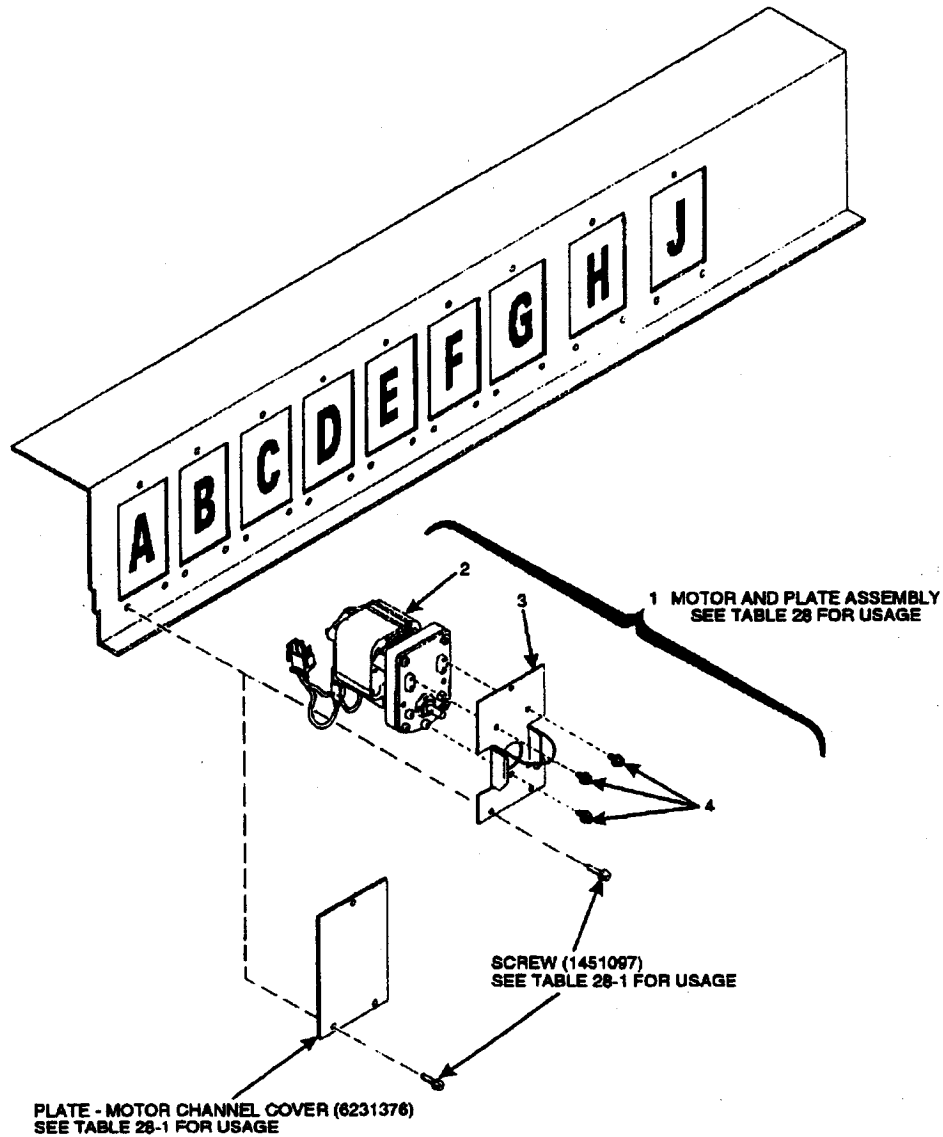

SHAFT SEAL (INDEX NO.8) INSTALLED ON SHAFT WITH V-CUP SEAL FACE TOWARD MOTOR.

Figure 27-4. Mixing Bowl and Whipper Assemblies

Hot Drink Center Parts Manual

TABLE 28. MOTOR AND PLATE ASSEMBLY

INDEX							
1		2		3		4	
MOTOR AND PLATE ASSEMBLY		MOTOR		PLATE		#8-32 x 7/32 SCREW	
PART NO.	SPEED	PART NO.	QTY	PART NO.	QTY	PART NO.	QTY
6237184	200 RPM	6237056	1	6237074	1	9900157	3
6237437	60 RPM	6237057	1	6237074	1	9900157	3
6237438	200 RPM COFFEE	6237056	1	6237077	1	9900157	3
6237188	200 RPM	6237165	1	6237172	1	9900157	3