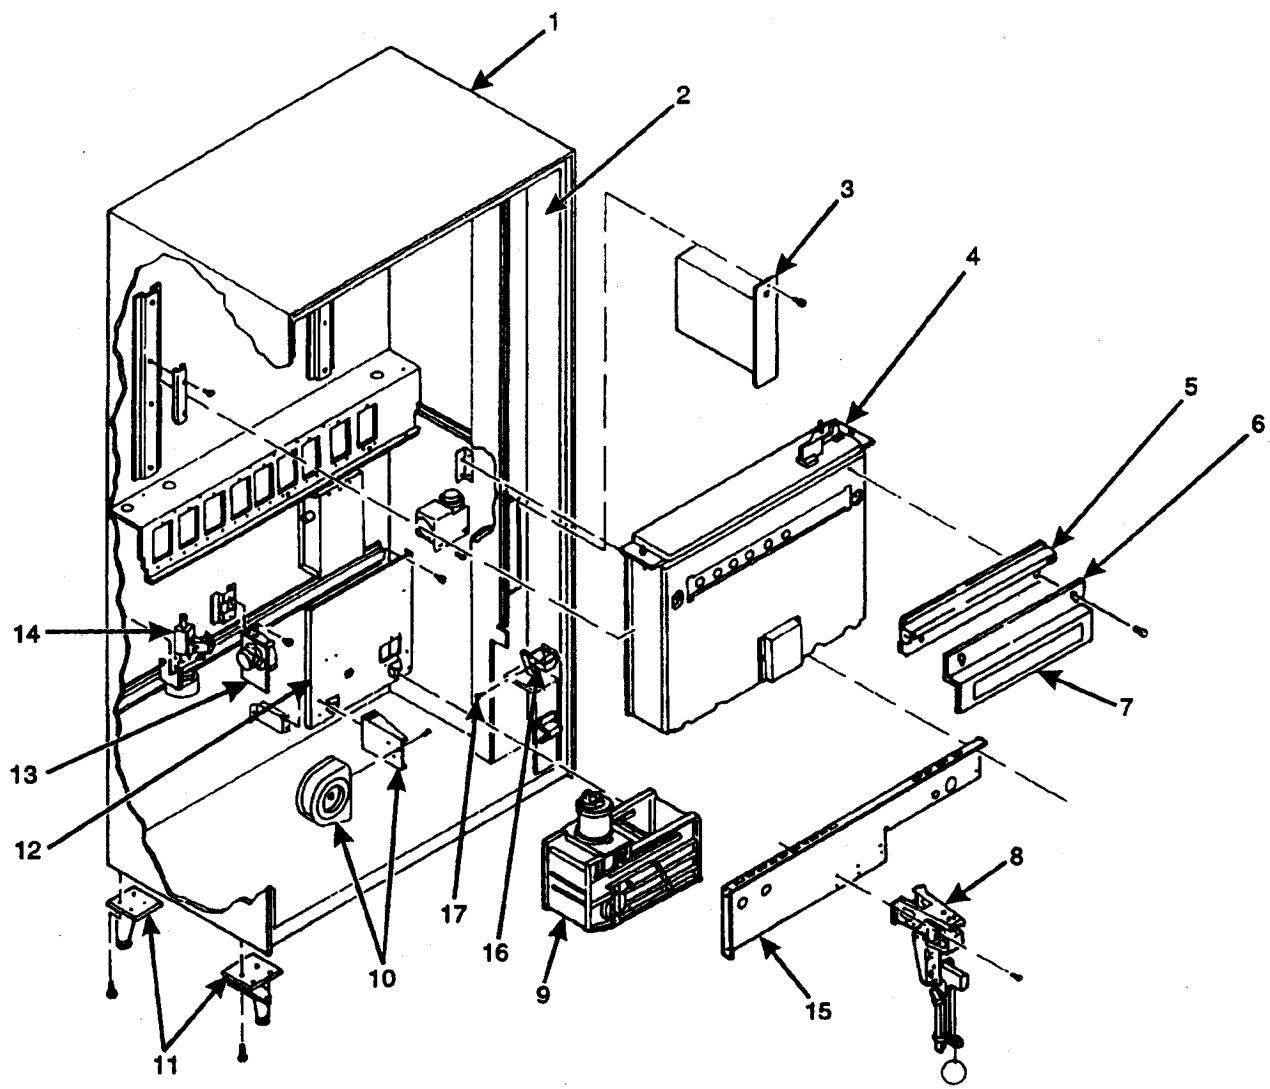

Hot Drink Center Parts Manual

Figure 11-A. Cabinet Assembly - Inner Layer

Hot Drink Center Parts Manual

TABLE 11-A. CABINET ASSEMBLY - INNER LAYER

INDEX	PART NUMBER	DESCRIPTION	QTY.
1	6231385	CABINET WELD ASSEMBLY	1
2	REF	MONETARY CHANNEL ASSEMBLY (SEE FIGURE 32 FOR DETAILS)	1
3	6231091	POWER PANEL ASSEMBLY (SEE FIGURE 36 FOR DETAILS)	1
4	6238001	WATER TANK ASSEMBLY (SEE FIGURE 29-A FOR DETAILS)	1
5	6231372	SERVICE LIGHT AND BRACKET ASSEMBLY (SEE FIGURE 23 FOR DETAILS)	1
6	6238056	COVER - HOT WATER VALVES	1
7	6238081	LABEL - WATER VALVE POSITION - AUS./N.Z./U.K./U.S.	1
	6238082	LABEL - WATER VALVE POSITION - GER.	
	6232283	LABEL - WATER VALVE POSITION - ARG./MEX./SP.	
	6238083	LABEL - WATER VALVE POSITION - FR.	
8	REF	CUP STATION SUPPORT, OVERFLOW SWITCH, AND CUP SENSOR (SEE FIGURE 16 FOR DETAILS)	
9	6234010	SINGLE BREWER ASSEMBLY (WITHOUT FILTER) (SEE FIGURE 17-A FOR DETAILS)	1 (OPT)
	6234000	SINGLE BREWER ASSEMBLY (WITH FILTER) (SEE FIGURE 17-B FOR DETAILS)	
	6234917	DUAL BREWER ASSEMBLY (WITHOUT FILTER) (SEE FIGURE 17-C FOR DETAILS)	
	6234900	DUAL BREWER ASSEMBLY (WITH FILTER) (SEE FIGURE 17-D FOR DETAILS)	
10	REF	PAPER ROLL (SEE FIGURE 18 FOR DETAILS)	1 (OPT)
11	REF	LEG, LEVELER, AND LEG AND HINGE ASSEMBLIES (SEE FIGURE 13 FOR DETAILS)	-
12	6234005	BREWER DRIVE ASSEMBLY (SEE FIGURE 19 FOR DETAILS)	1
13	REF	VENTILATION ASSEMBLY (SEE FIGURE 20 FOR DETAILS)	-
14	REF	WATER SUPPLY (SEE FIGURE 21 FOR DETAILS)	-
15	REF	CANISTER SUPPORT CHANNEL (SEE FIGURE 27 FOR DETAILS)	-
16	6231242	CHUTE - PAYOUT	1
17		MOUNTING HARDWARE	2