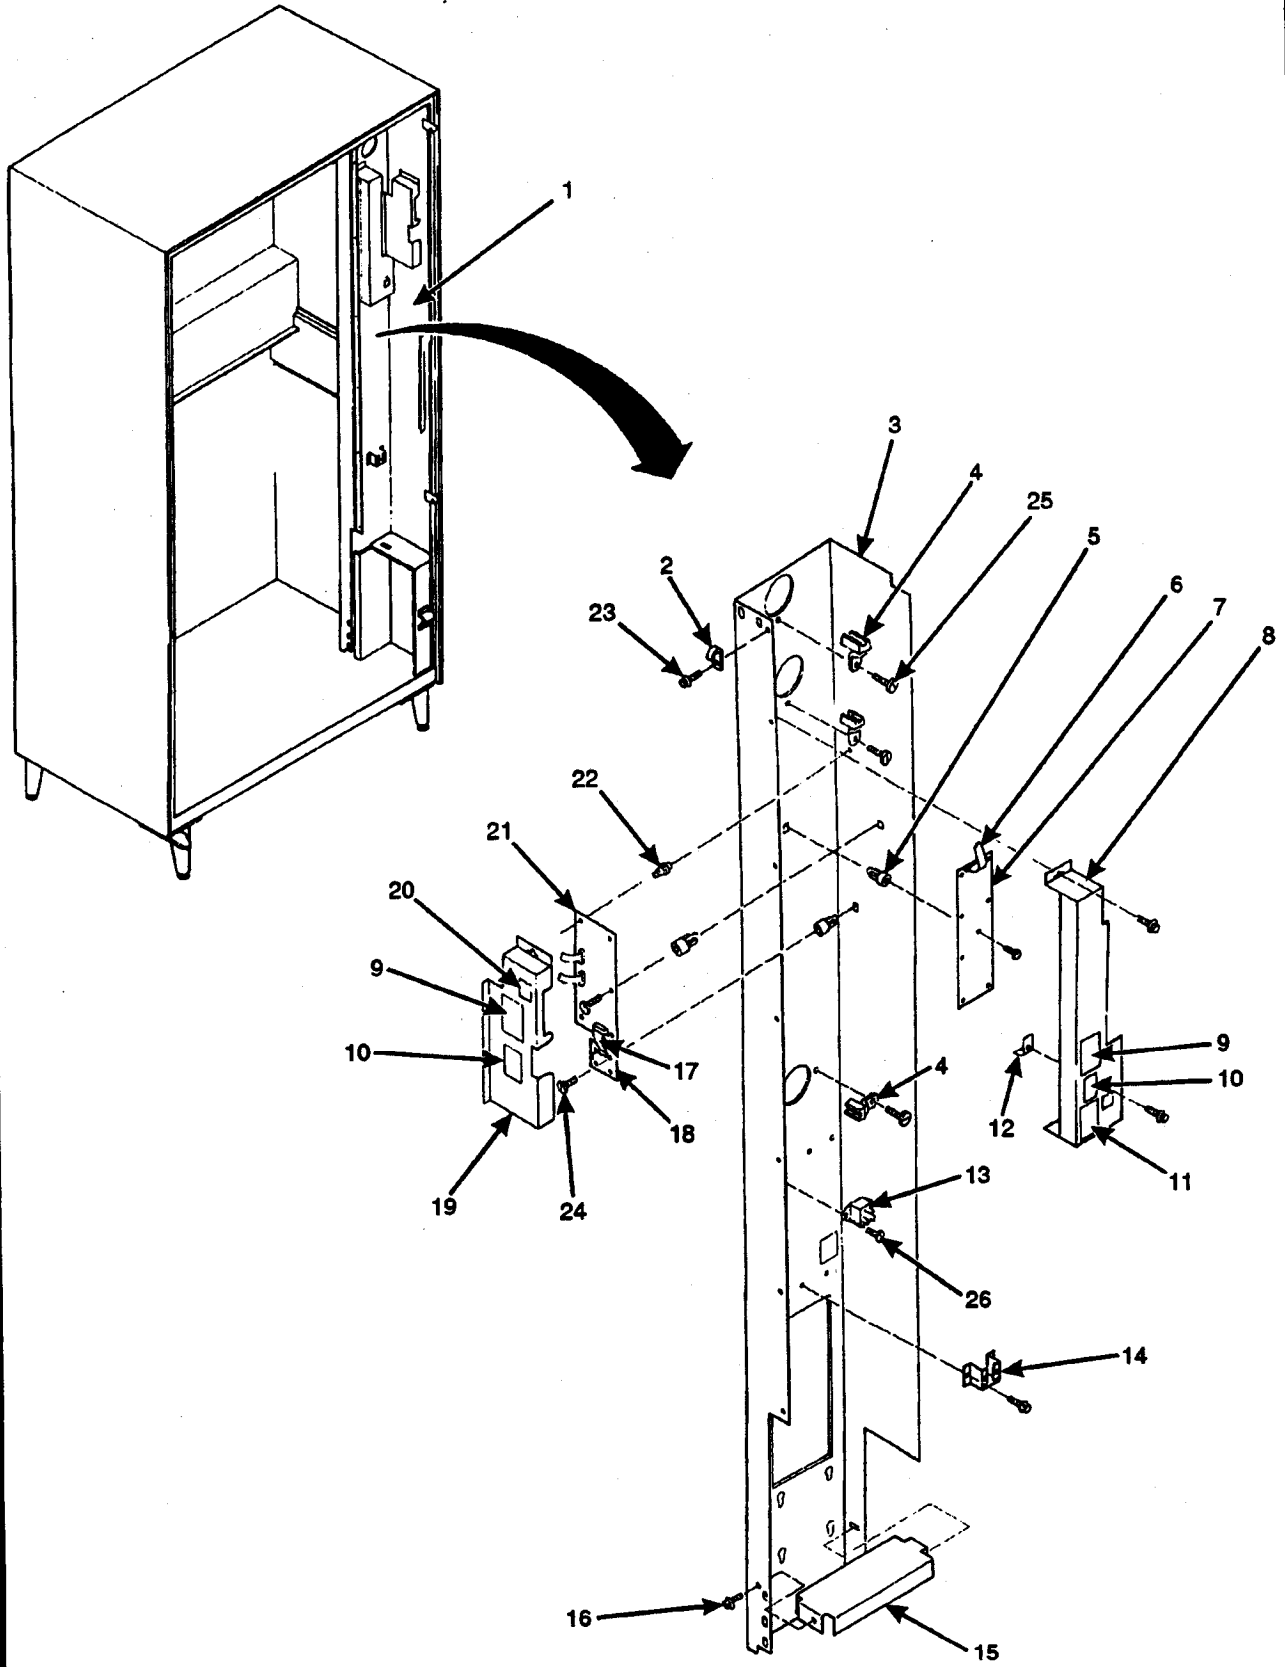

Hot Drink Center Parts Manual

Figure 32. Monetary Channel Assembly (Domestic)

Hot Drink Center Parts Manual

TABLE 32A. MONETARY CHANNEL ASSEMBLY (DOMESTIC)

INDEX	PART NUMBER	DESCRIPTION	QTY.
1	6231389	CHANNEL ASSEMBLY - MONETARY (INCLUDES INDEX NUMBERS 2 THROUGH 22)	1
2	1452139	RETAINER - HARNESS	1
3	6231388	CHANNEL - MONETARY MOUNTING	1
4	1411122	MOUNT - HARNESS EDGE	3
5	9989329	PLASTIC EXPANSION	5
6	6239025	CABLE ASSEMBLY - 16 CONDUCTOR	1
7	6236014	HBC1 INTERFACE BOARD (INCLUDES INDEX NUMBER 16)	1
8	6231393	VEND CONTROLLER BOARD COVER	1
9	6231189	LABEL - WARNING - HIGH VOLTAGE	2
10	2342216	LABEL - STATIC - CAUTION	2
11	6231226	LABEL - COIN MECHANISM PLUG - 115V/24V	1
12	6231227	BRACKET - PLUG BLOCK	1
13	9983778	TRIAC	1
14	6231181	BRACKET - HARNESS ASSEMBLY - COIN HANDLING	1
15	6231159	CLOSURE PLATE	1
16	4721035	SCREW - #8-18 X .38 LGM	1
17	4304069	JUMPER - MONETARY BOARD	1
18	6236010	INTERFACE PCB ASSEMBLY - COIN MECHANISM	1
19	6231392	CONTROLLER BOARD COVER	1
20	6231315	LABEL - LED FUNCTION	1
21	6236009	MAIN CONTROLLER PCB ASSEMBLY	1
22	6231030	STANDOFF - FASTENER	6
23	1451097	SCREW, #8-32 X .31 HHTF	11
24	1451112	SCREW, #8-18 PHS	3
25	5500026	SCREW, #8-32 X 3/8	3
26	9900130	SCREW, #6-32 X .25 PHS	2