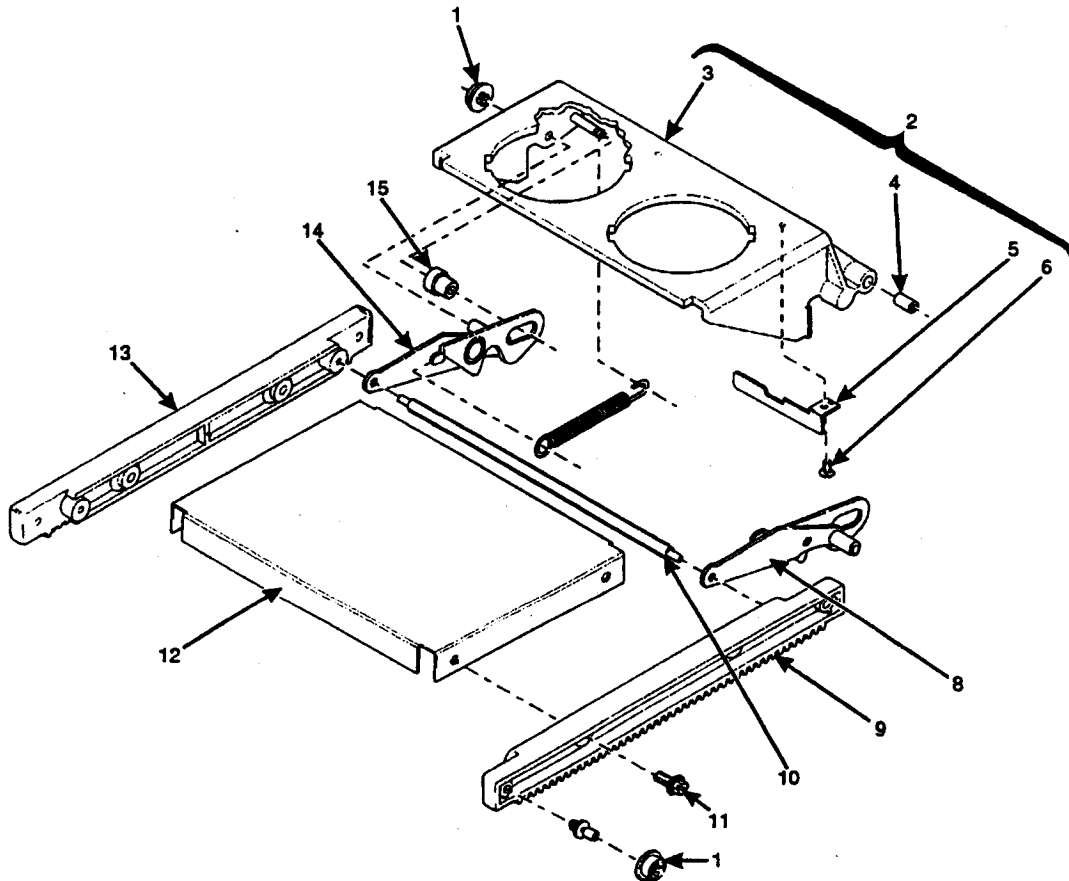

Figure 17-3. Rack Assembly - Single Brewer

Hot Drink Center Parts Manual

TABLE 17-4. RACK ASSEMBLY - DUAL BREWER

INDEX	PART NUMBER	DESCRIPTION	QTY.
-	6234901	RACK ASSEMBLY - DUAL BREWER	REF.
1	6234222	ROLLER - BREWER	4
2	6234902	BASKET HOUSING ASSEMBLY - DUAL BREWER (INCLUDES INDEX NUMBERS 3 THROUGH 6)	1
3	6234928	BASKET HOUSING & WIPER ASSEMBLY	1
4	6234278	BEARING - RETURN LEVER ROLLER	2
5	6234118	FLAT SPRING - BASKET HOUSNG	2
6	6204211	SCREW - #6 - 32 X 1/4 PHS T/C SS	2
7	6234256	SPRING - FLIP	2
8	6234962	ROLLER LINK ASSEMBLY - RIGHT	1
9	6234274	RACK ASSEMBLY - LEFT	1
10	6234910	SHAFT - FLIP - DUAL BREW	1
11	6234295	SCREW - #8 - 32X.38 HHS W/LW	4
12	6234926	BRKT ASSEMBLY - RACK - DUAL BREW	1
13	6234275	RACK ASSEMBLY - RIGHT	1
14	6234958	ROLLER LINK ASSEMBLY - LEFT	1
15	6234292	RETURN LEVER ROLLER ASSEMBLY	2