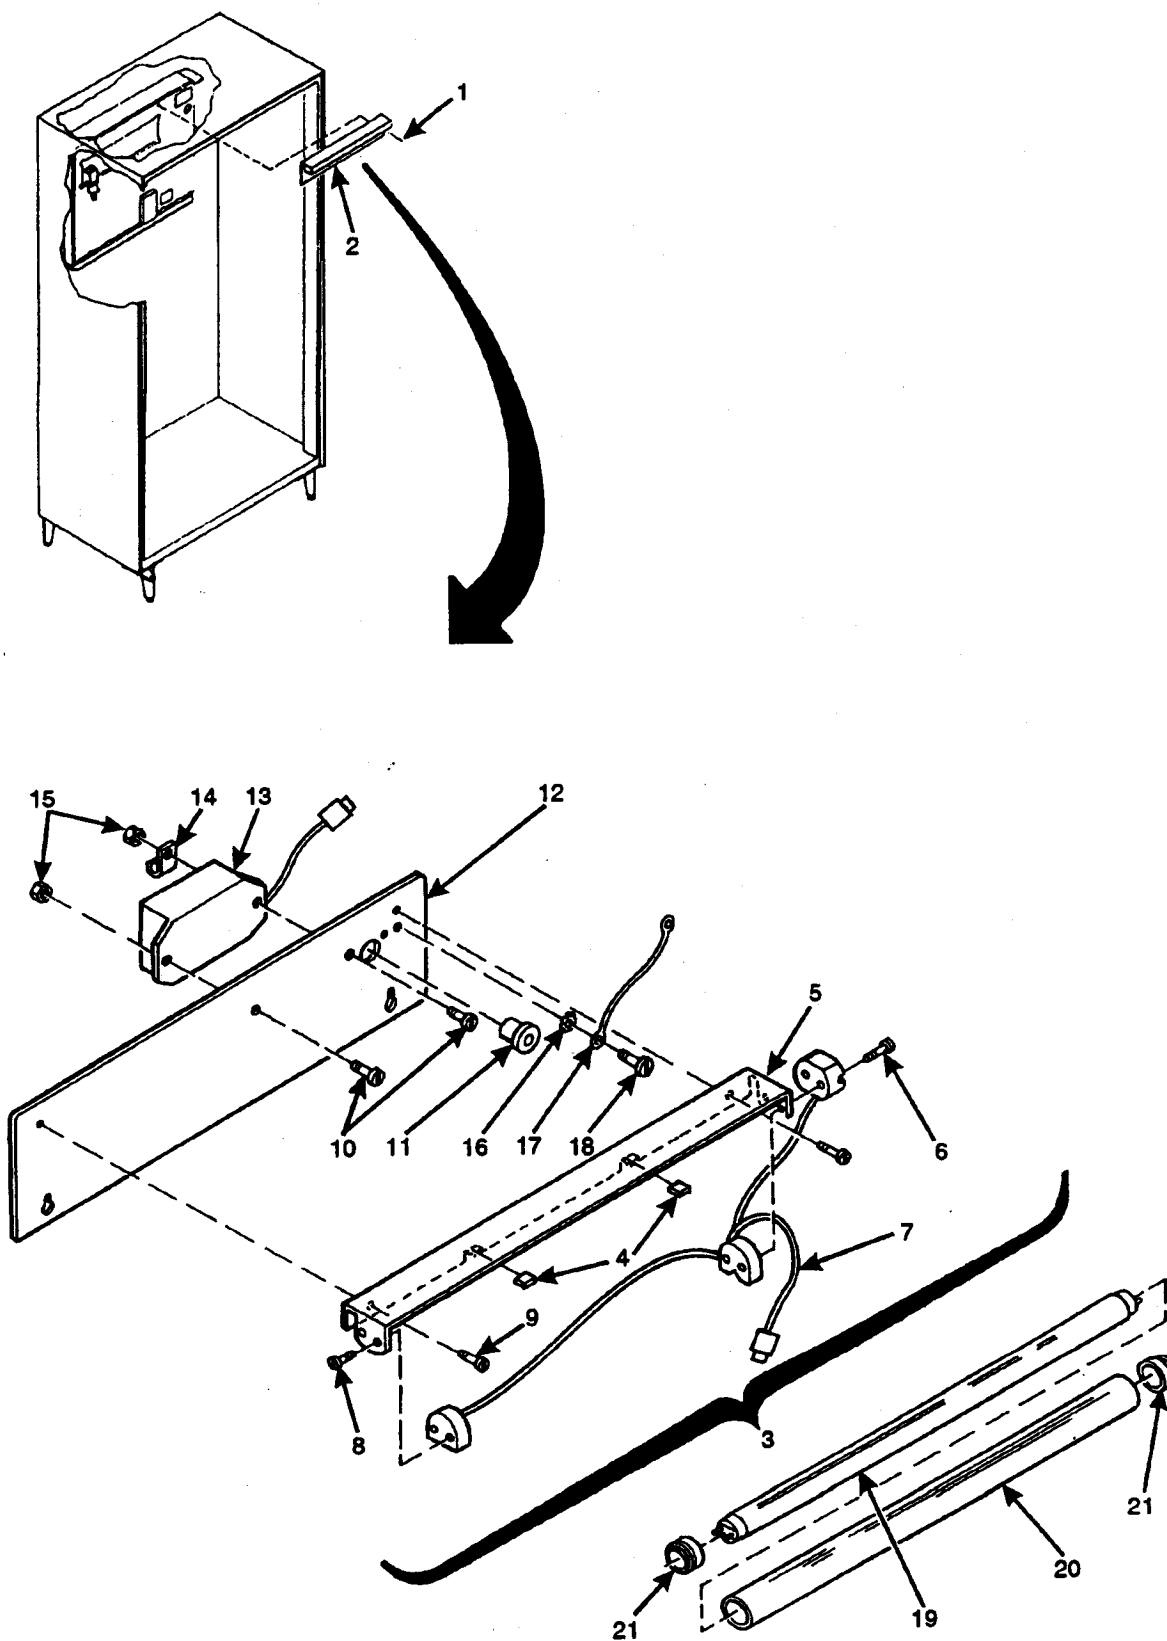

Hot Drink Center Parts Manual

Figure 23. Service Light/Bracket Assembly

Hot Drink Center Parts Manual

TABLE 23-A. SERVICE LIGHT/BRACKET ASSEMBLY - MEX./U.S.

INDEX	PART NUMBER	DESCRIPTION	QTY.
1		SCREW	2
2	6231372	SERVICE LIGHT/BRACKET ASSEMBLY (INCLUDES INDEX NUMBERS 3 THROUGH 18)	1
3	2346017	LIGHT ASSEMBLY - FLUORESCENT (INCLUDES INDEX NUMBERS 4 THROUGH 8)	1
4	2272041	WIRE COVER	2
5	2272036	BRACKET - LOWER LIGHT	1
6	3107171	SCREW - #4-36 X 5/8	2
7	2346016	HARNESS - FLUORESCENT LIGHT	1
8	1452076	SCREW - #4-36 X .437	2
9	1451097	SCREW - #8-32 X .31 HEX HD T.F. - BLACK	2
10	1170206	SCREW - #8-32 X 3/8	2
11	3106154	BUSHING - #SB875	1
12	6231394	BRACKET - SERVICE LIGHT	1
13	3151058	BALLAST ASSEMBLY	1
14	1452139	RETAINER - HARNESS	1
15	9900081	NUT - #8-32 KEPS	2
16	9900033	LOCKWASHER - #8 EXTERNAL TOOTH	1
17	3116122	GROUND WIRE ASSEMBLY	1
18	3157068	SCREW - #8-32 X .31 HEX HEAD	1
19	2222096	FLUORESCENT LAMP	1
20	6232305	LAMP SLEEVE AND END CAPS ASSEMBLY	1