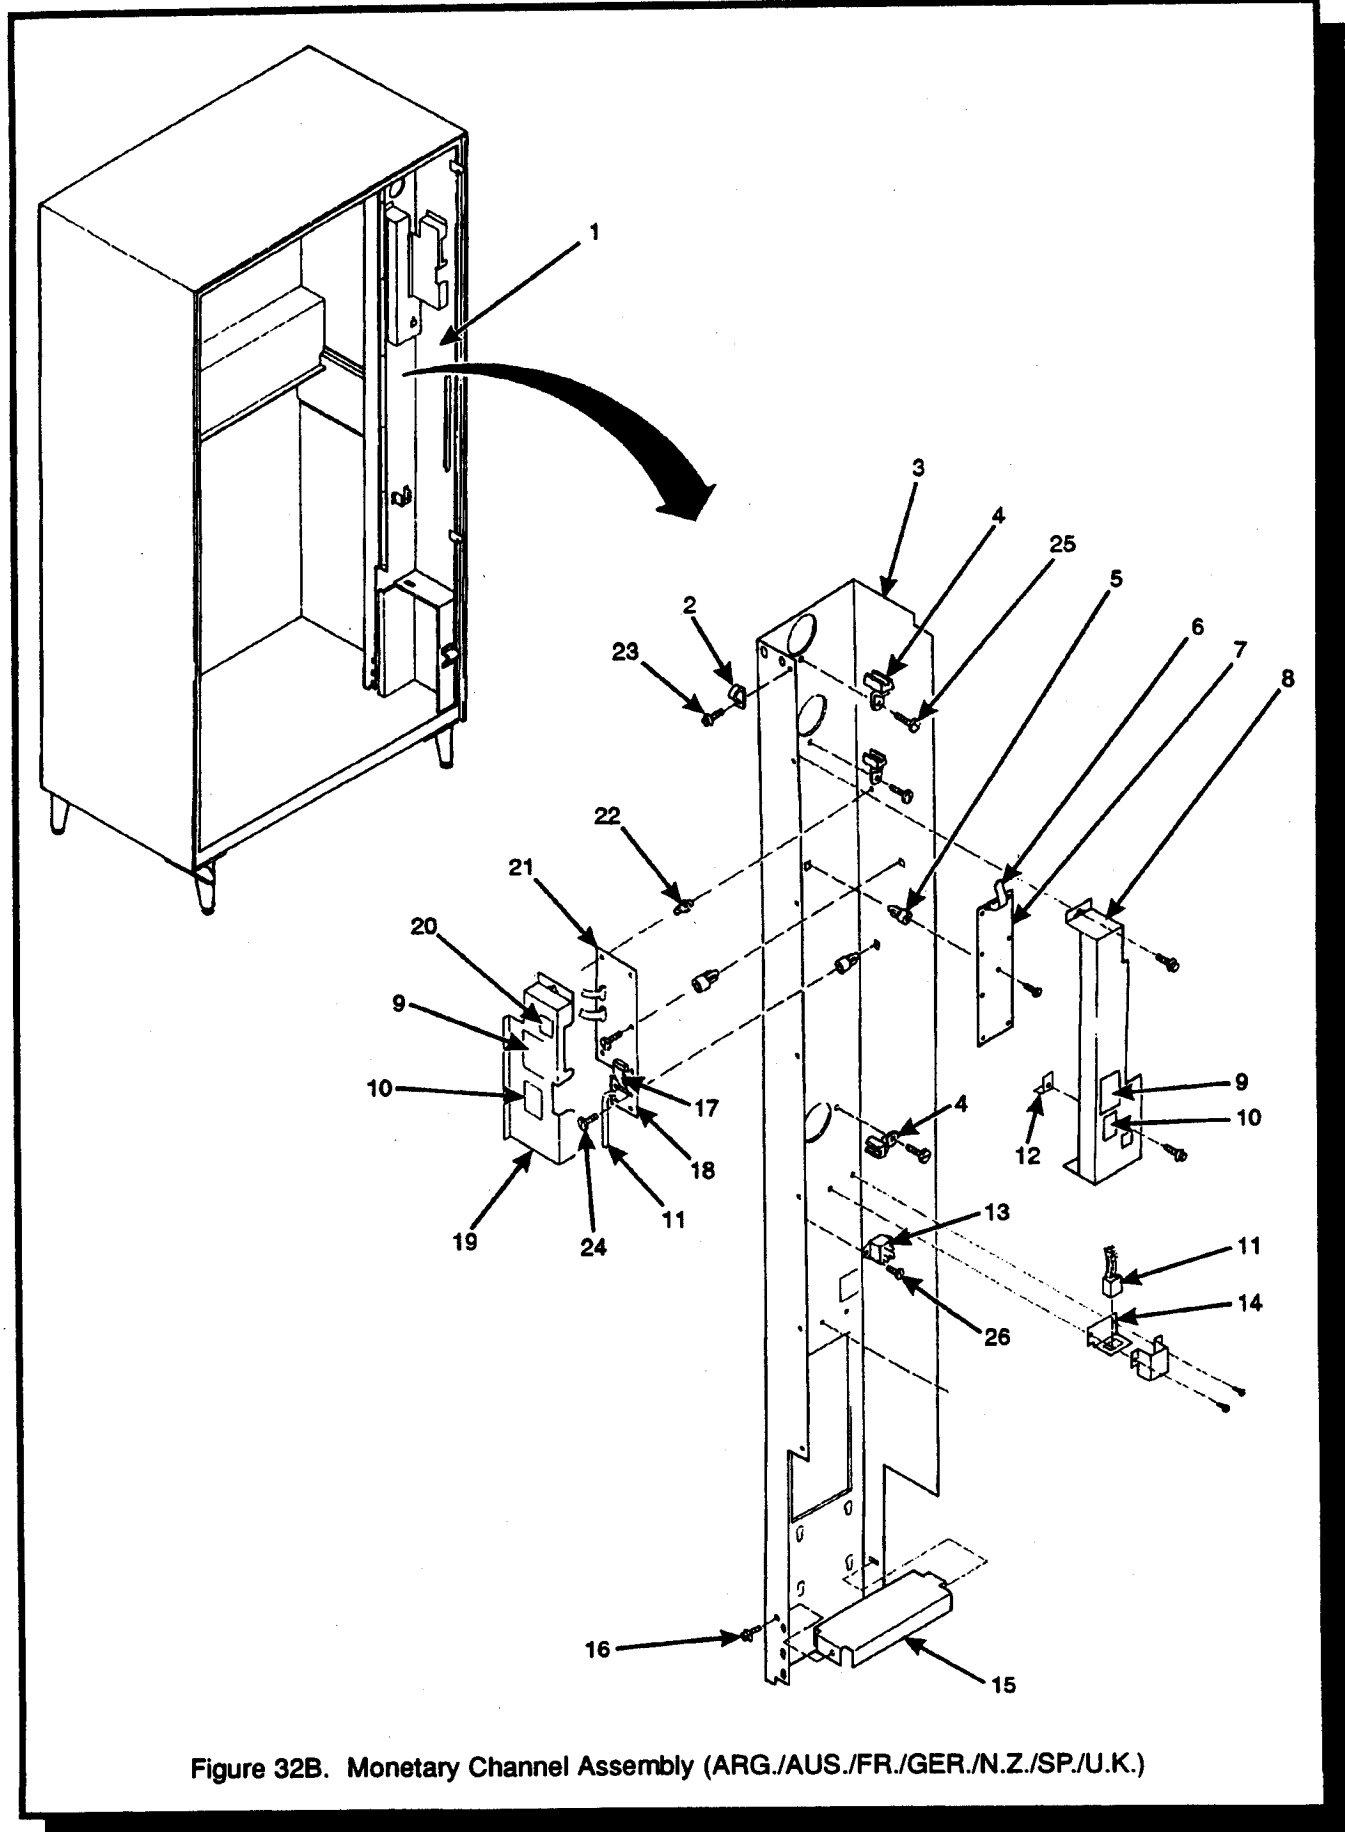

Hot Drink Center Parts Manual

Figure 32B. Monetary Channel Assembly (ARG./AUS./FR./GER./N.Z./SP./U.K.)

Hot Drink Center Parts Manual

TABLE 32B. MONETARY CHANNEL ASSEMBLY (ARG./AUS./FR./GER./N.Z./SP./U.K.)

INDEX	PART NUMBER	DESCRIPTION	QTY.
1	6231504	CHANNEL ASSY-MONETARY (ARG./AUS./N.Z./U.K.)	1
	6231505	CHANNEL ASSY-MONETARY (GER.)	
	6231506	CHANNEL ASSY-MONETARY (FR.)	
	6231513	CHANNEL ASSY-MONETARY (SP.)	
2	1452139	RETAINER HARNESS	2
3	6231388	CHANNEL-MONETARY MTG.	1
4	1411122	MOUNT HARNESS EDGE	3
5	9989329	PLASTIC EXPANSION NUT .250 S	5
6	6239025	CABLE ASSY-16 CONDUCTOR	1
7	6236014	HBC1 INTF BOARD ASSY	1
8	6231393	VEND CONTROLLER BD. COVER	1
9	6231189	LABEL-WARNING-HIGH VOLTAGE (ARG./AUS./N.Z./U.K.)	3
	6231216	LABEL-WARNING-HI VOLTAGE-GER (GER.)	2
	6231229	LABEL-WARNING-HIGH VOLTAGE-F (FR.)	2
	6232290	LABEL-WRNG-HI VOLTAGE-SPANIS (SP.)	2
10	2342216	LABEL-STATIC-CAUTION (ARG./AUS./N.Z./U.K.)	2
	6231219	LABEL-STATIC-CAUTION-FRENCH (FR.)	
	6232291	LABEL-STATIC-CAUTION-SPANISH (SP.)	
	6232518	LABEL-STATIC-CAUTION (GER.)	
11	6239002	HARNESS-EXEC-FOR. COFFEE	1
12	6231227	BRACKET-PLUG BLOCK	1
13	9983778	TRIAC-35A-600V	1
14	6231176	BRACKET-FOREIGN CONN.	1
15	6231159	CLOSURE PLATE	1
16	4721035	SCREW-#8-18 X .38-LGM	1
17	4305056	JUMPER-MONETARY BOARD-U.K.	1
18	6236026	INTFC.PCB ASSY-COIN MECH-FOR	1
19	6231392	CONTROLLER BOARD COVER	1
20	6231315	LABEL-LED FUNCTION (ARG./AUS./N.Z./U.K.)	1
	6231318	LABEL-LED FUNCTION-GERMAN (GER.)	
	6231379	LABEL-LED FUNCTION-FRENCH (FR.)	
	6232280	LABEL-LED FUNCTION-SPANISH (SP.)	
21	6236009	MAIN CONTROLLER PCB ASSY	1
22	6231030	STANDOFF-FASTENER-KEYSLOT	5
23	1451097	SCREW-#8-32X.31 HEX HD.TF-BL	A/R
24	1471199	SCREW-#8-18 X .62 HEX/WH.	A/R
25	5500026	SCREW 8-32 X 3/8 PHS T/F	A/R
26	9900130	SCREW #6-32 X 1/4 PHS S/T	A/R