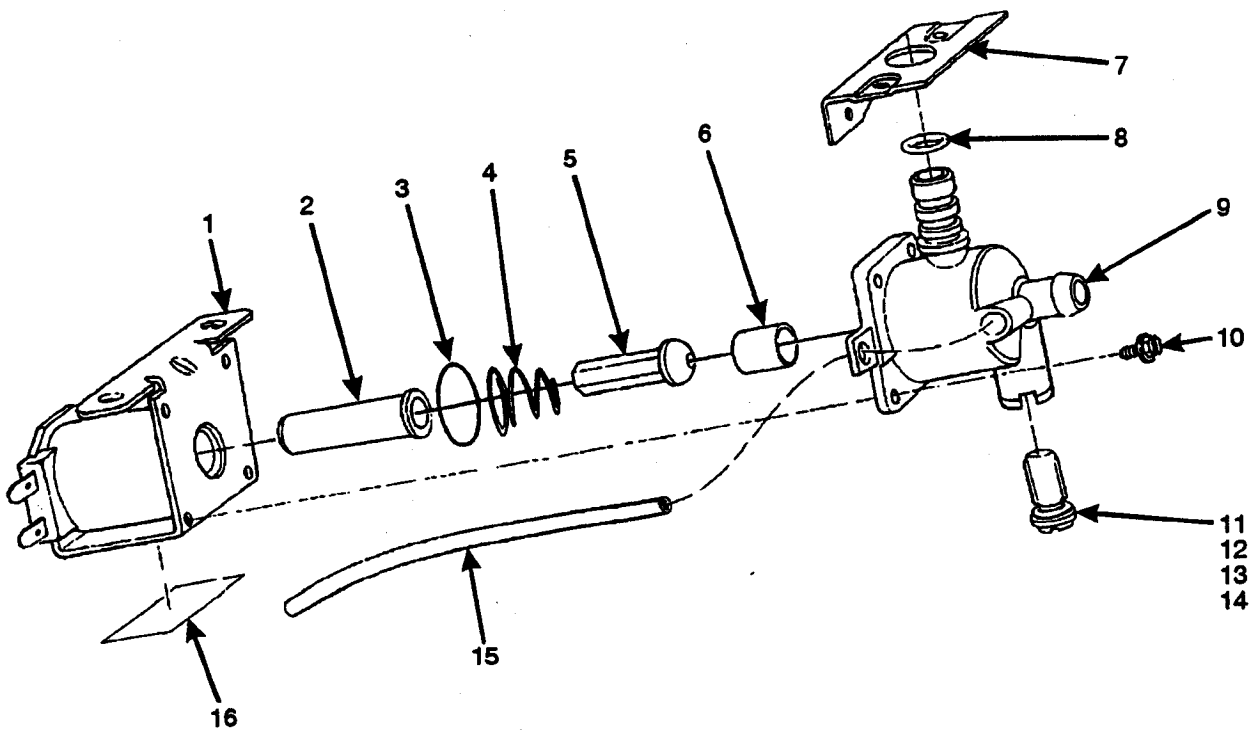

Hot Drink Center Parts Manual

TABLE 29-1. VALVE ASSEMBLY, HOT WATER TANK

INDEX	PART NUMBER	DESCRIPTION	QTY.
-	6238170	VALVE ASSEMBLY, HOT WATER TANK	REF
1	6238079	COIL AND FRAME ASSEMBLY	1
2	6238173	STEM AND BASE ASSEMBLY - HOT WATER VALVE	1
3	6238181	GASKET - HOT WATER VALVE	1
4	6238085	SPRING - HOT WATER VALVE	1
5	6238178	PLUNGER - AND SEAT ASSEMBLY - HOT WATER VALVE	1
6	6238172	SEAT - HOT WATER VALVE	1
7	6238073	BRACKET - VALVE MOUNTING	1
8	6238074	"O" RING - .48ID X .10	1
9	6238171	BODY - HOT WATER VALVE	1
10	6138288	SCREW - #6-32 X 1/2 SHWAD	4
11	6238143	SCREW METERING ASSEMBLY - H. W. V.	1
12	6154232	O RING - .239 X .07	1
13	6238011	ADJUSTER - HOT WATER VALVE	1
14	6238120	PLUG - ADJUSTER - HOT WATER VALVE	1
15	6118110	TUBE - VALVE - BREWER	1
16	6238182	LABEL - HOT WATER VALVE	1