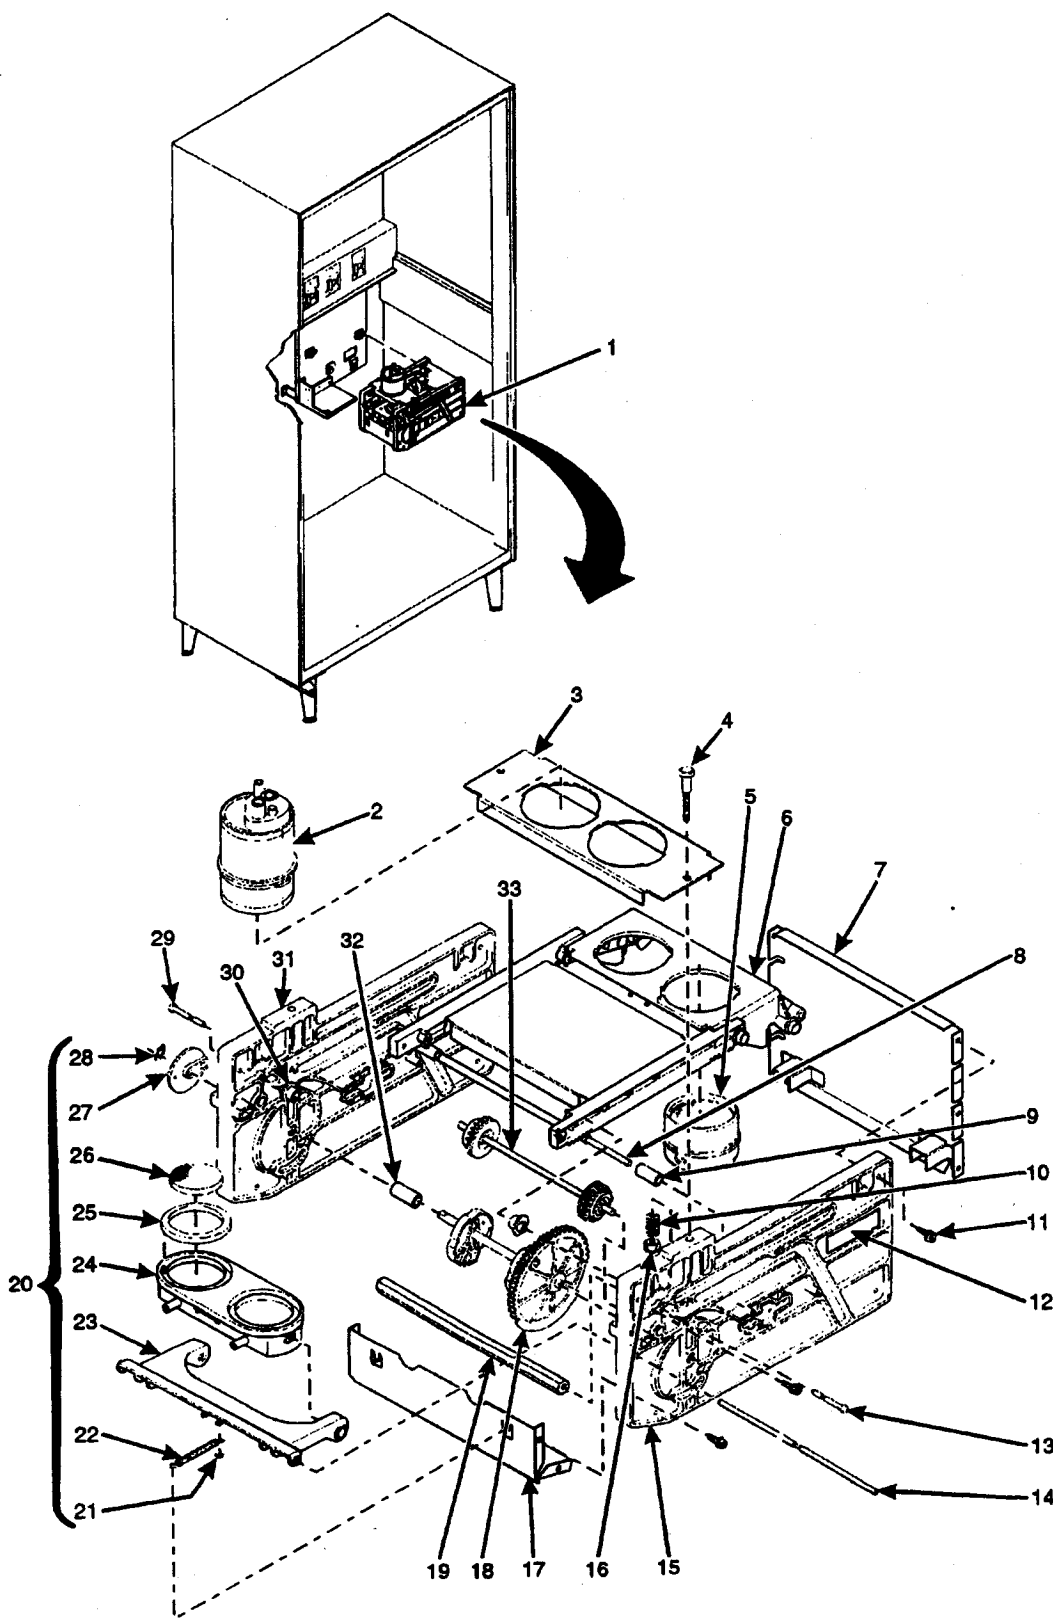

Hot Drink Center Parts Manual

Figure 17-C. Dual Brewer Assembly (No Filter)

Hot Drink Center Parts Manual

TABLE 17-C. DUAL BREWER ASSEMBLY (NO FILTER)

INDEX	PART NUMBER	DESCRIPTION	QTY.
1	6234917	DUAL BREWER ASSEMBLY - NO FILTER	REF.
2	6234300	BARREL ASSEMBLY - BREWER (SEE FIGURE 17-2 FOR DETAILS)	2
3	6234923	BARREL SUPPORT - DUAL BREWER	1
4	6234288	BOLT - 1/4-20X1 1/2	2
5	6234104	BASKET - BREWER	1
-	6234296	TEA BASKET ASSEMBLY (NOT SHOWN)	1
6	6234901	RACK ASSEMBLY - DUAL BREWER (SEE FIGURE 17-4 FOR DETAILS)	1
7	6234915	REAR WALL ASSEMBLY - DUAL BREWER	1
8	6234924	SHAFT - FLIP STOP - DUAL BREWER	1
9	6234270	ROLLER - STOP	2
10	6234225	SPRING - BREWER	2
11	6234295	SCREW-#8-32X.38 HHS W/LW	12
12	6231197	LABEL - CAUTION: HOT WATER HAZARD (AUS./N.Z./U.K./U.S.)	1
	6231213	LABEL - CAUTION: HOT WATER HAZARD (GER.)	
	6231220	LABEL - CAUTION: HOT WATER HAZARD (FR.)	
	6232293	LABEL - CAUTION: HOT WATER HAZARD (ARG./MEX./SP.)	
13	6234223	PIN - ROLLER - SIDEWALL	1
14	6234914	SHAFT - SWINGARM - DUAL BREWER	2
15	6234273	SIDEWALL - BREWER	1
16	6234289	LOCKNUT - #1/4-20	2
17	6234919	BOT FRT WALL ASSEMBLY - DUAL BREWER	1
18	6234966	TIME GEAR/CAM ASSEMBLY - DUAL BREWER	1
19	6234944	SPACER - DUAL BREWER	1
20	6234906	SWING ARM ASSEMBLY - DUAL BREWER - NO FILTER (INCLUDES INDEX NUMBERS 21 THROUGH 26)	1
21	6234243	SHAFT-RETAINER - .125 DIA	2
22	6234205	EXT. SPRING - SWING ARM	2
23	6234905	SWING ARM ASSEMBLY - DUAL BREWER	1
24	6234913	FUNNEL - DUAL BREWER	2
25	6234375	SEAL - BREWER	2
26	6204223	FILTER SUPPORT - 30 MESH	2
27	6234310	DRIVE CONNECTION - BREWER	1
28	6234303	RETAINING RING - .375 DIA.	1
29	6234223	PIN-ROLLER - SIDEWALL	1
30	6234222	ROLLER - BREWER	2
31	6234273	SIDEWALL - BREWER	1
32	6234803	SPACER - CAM	1
33	6234009	PINION GEAR ASSEMBLY - DUAL BREWER	1