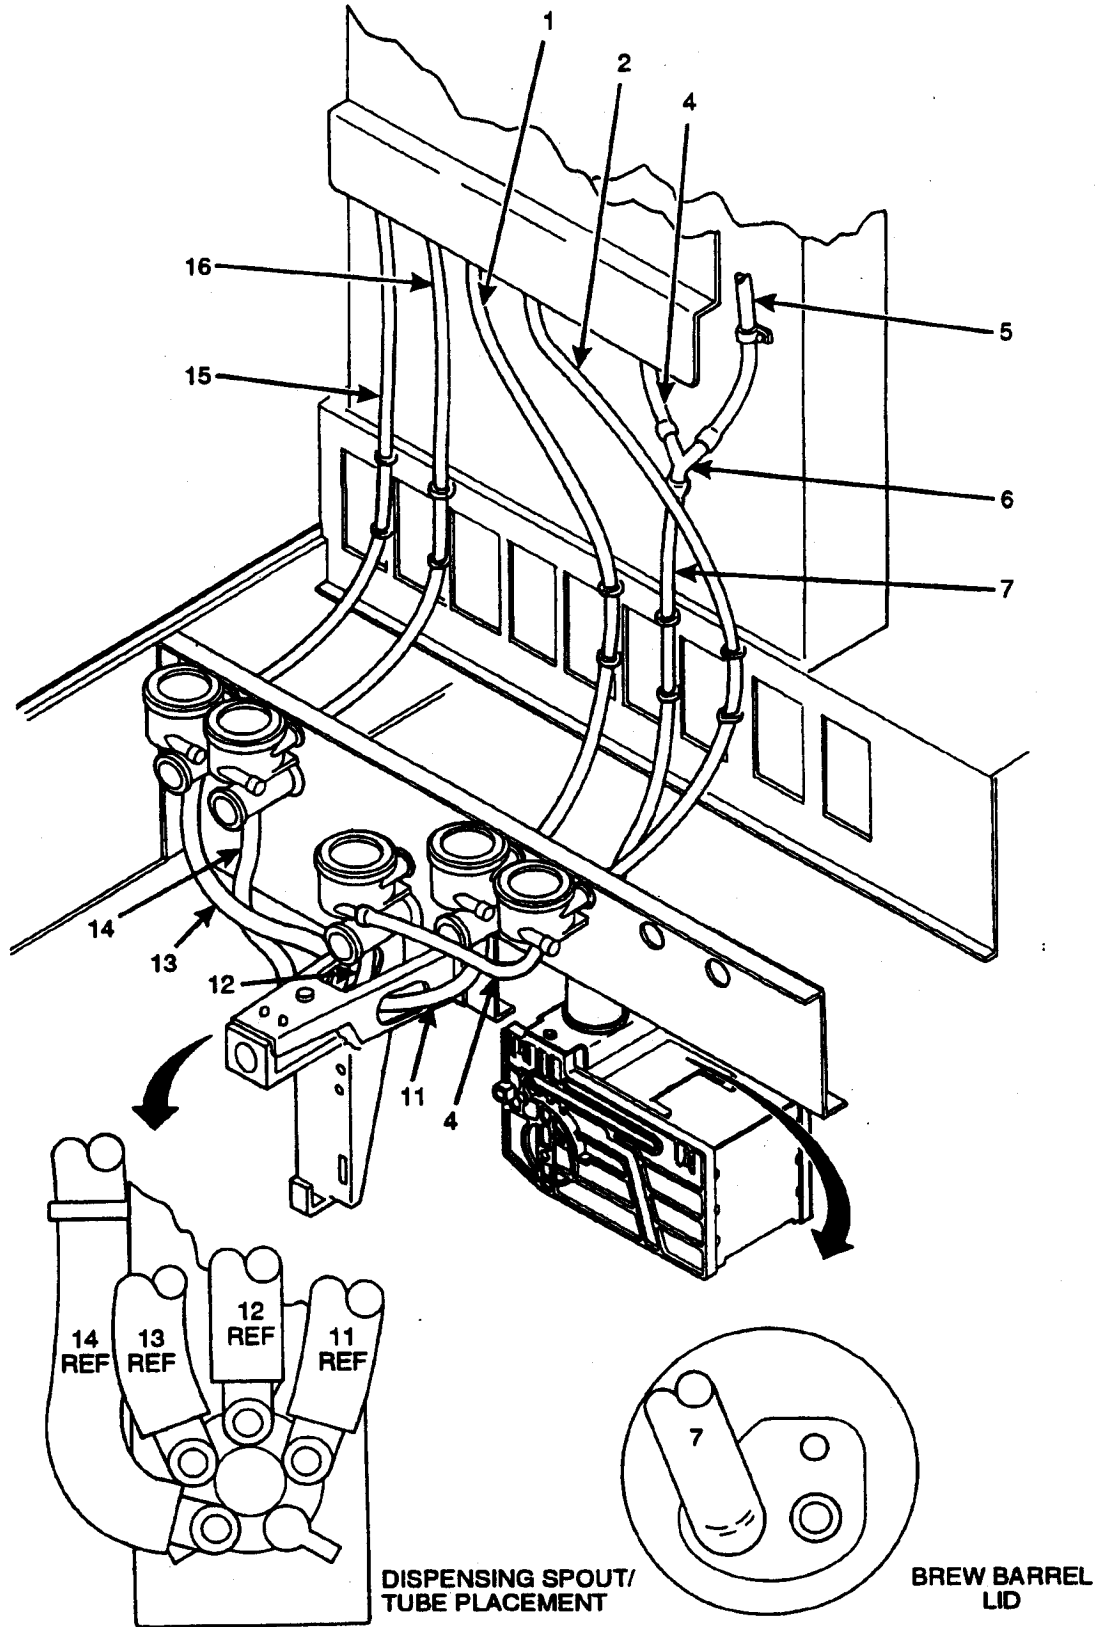

Figure 30-B. Liquid Distribution and Drain System, Part 2 (Sheet 1 of 3)

Hot Drink Center Parts Manual

DUAL/SINGLE BREW - SINGLE CONDIMENT