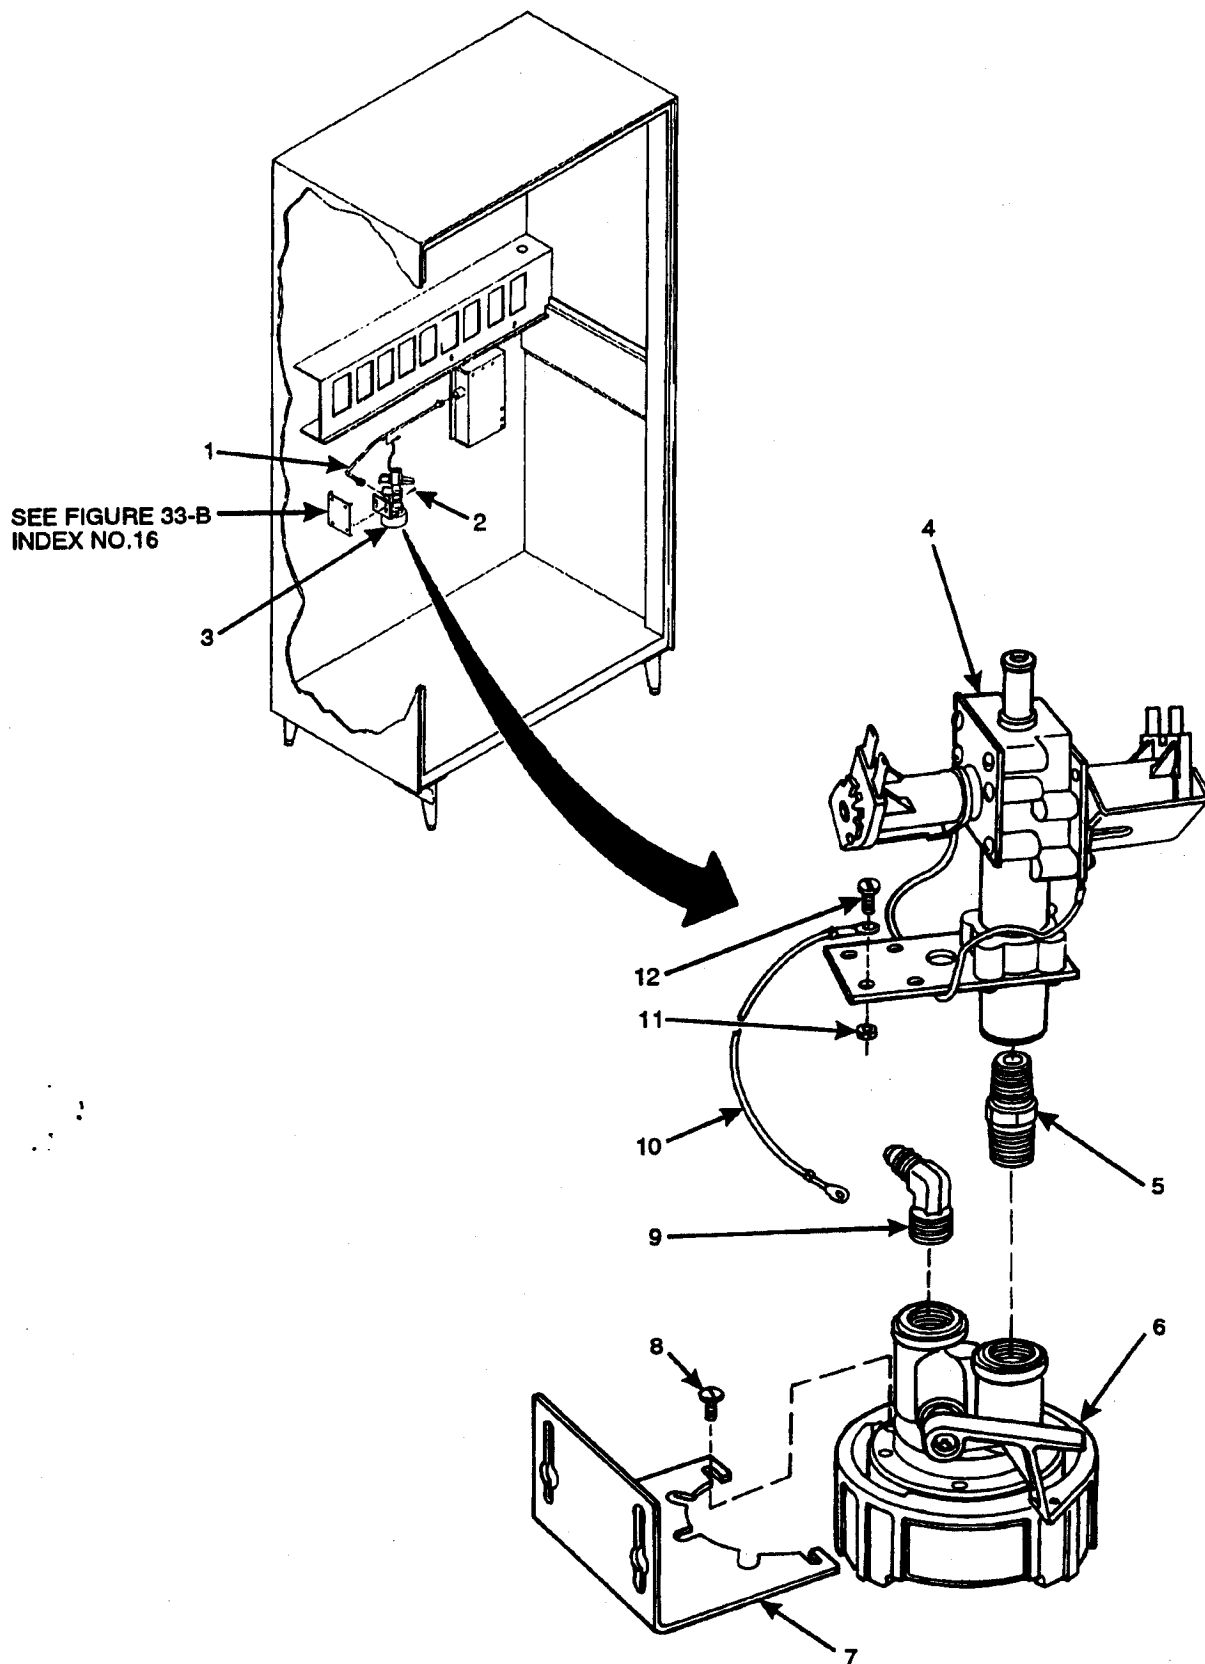

TABLE 21-A. WATER SUPPLY - WITH WATER FILTER OPTION

Hot Drink Center Parts Manual

Figure 21-A. Water Supply - With Water Filter Option

Hot Drink Center Parts Manual

TABLE 21-A. WATER SUPPLY - WITH WATER FILTER OPTION

INDEX	PART NUMBER	DESCRIPTION	QTY.
1	6231170	TUBE ASSEMBLY - WATER INLET	1
2		MOUNTING HARDWARE	2
3	6238110	HEAD ASSEMBLY - FILTER AND VALVE - U.S. (INCLUDES INDEX NUMBERS 4 THROUGH 12)	1
	6231314	HEAD ASSEMBLY - FILTER AND VALVE - FR./GER./SP./U.K. (INCLUDES INDEX NUMBERS 4 AND 6 THROUGH 9)	
4	3108045	VALVE - WATER INLET - U.S.	1
	3158061	VALVE - WATER INLET - FR./GER./SP./U.K.	
5	3608201	NIPPLE - 3/8 NPTF - HEX - U.S.	1
6	3158022	HEAD - WATER FILTER	1
7	3158023	BRACKET - MOUNTING - WATER FILTER	1
8	9900163	SCREW, #10-32 X 5/8 RHS T/C	2
9	3128150	ELBOW - MALE - 1/4 SAE FLX 3/8 NPTF	1
10	3116122	GROUND WIRE ASSEMBLY - U.S.	1
11	9900081	NUT, #8-32 KEPS - U.S.	1
12	9900023	SCREW, #8-32 X .37 PITS W/LW - U.S.	1