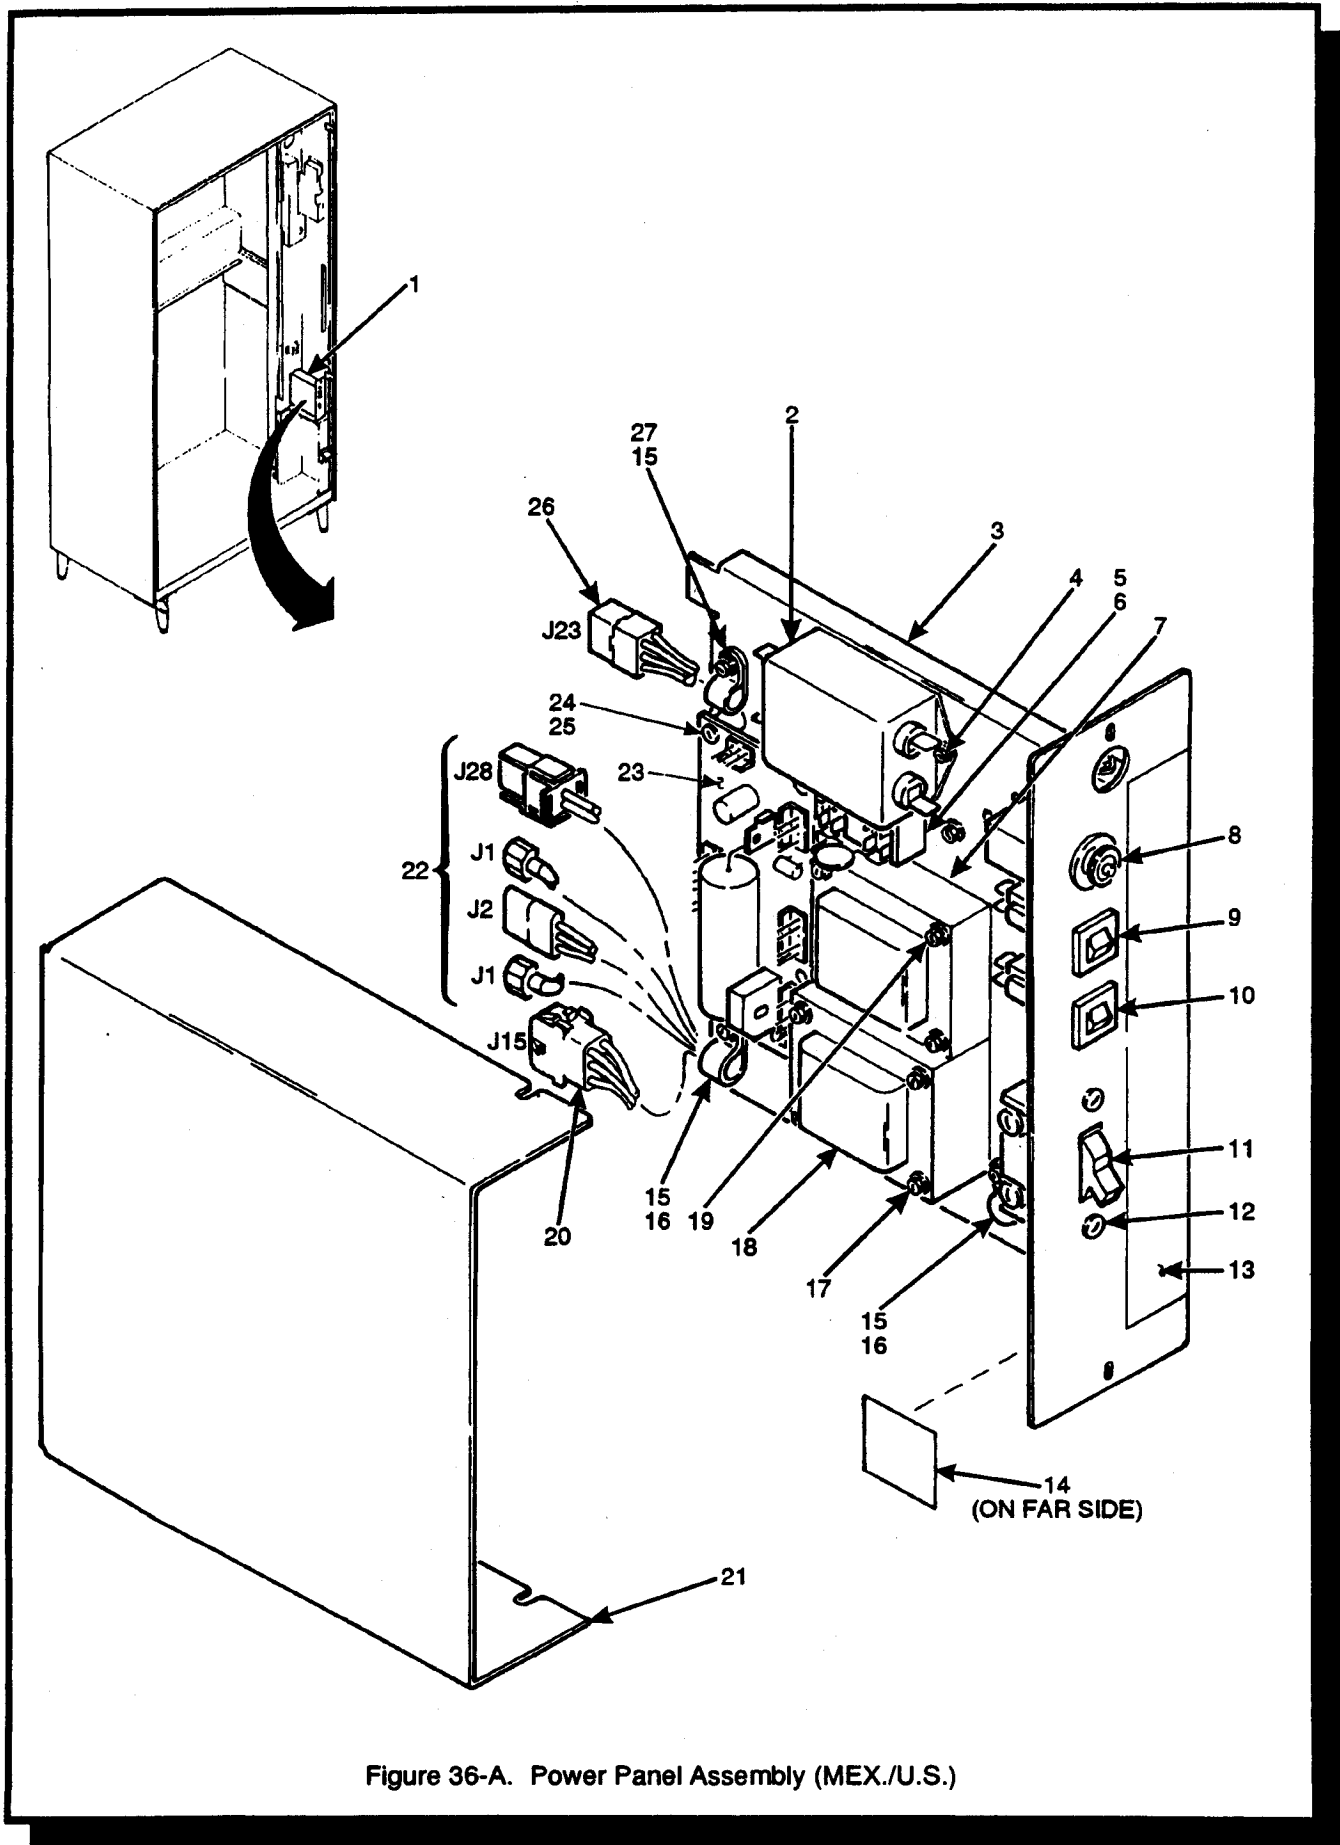

TABLE 36-A. POWER PANEL ASSEMBLY (MEX./U.S.)

Hot Drink Center Parts Manual

Hot Drink Center Parts Manual

TABLE 36-A. POWER PANEL ASSEMBLY (MEX./U.S.)

INDE	PART NUMBER	DESCRIPTION	QTY.
1	6231091	POWER PANEL ASSEMBLY - U.S.	1
2	9989103	FILTER - INTERFERENCE	1
3	6231140	POWER PANEL ASSEMBLY	1
4	3157060	SCREW, #8-32 X .31 HEX W/HD SLOTTED	4
5	4255087	TERMINAL BLOCK	1
6	9900197	SCREW, #8-32 X 1/2 PHS	1
7	9989013	TRANSFORMER ASSEMBLY - 26 V	1
8	4071041	CIRCUIT BREAKER - 15 AMP	1
9	9989426	CIRCUIT BREAKER - 1/2 AMP	1
10	9989356	CIRCUIT BREAKER - 1 AMP	1
11	9984616	SWITCH DPST - 20 AMP	1
12	9900124	SCREW, #6-32 X 1/4 PHS	2
13	6231186	LABEL - POWER CONTROL MOD (U.S.)	1
	6232277	LABEL-FUSE MTG PLATE (MEX.)	
14	6231194	LABEL - POWER PANEL (U.S.)	1
	6231466	LABEL - POWER PANEL (MEX.)	
15	3102491	CABLE CLAMP RICHCO #N8	2
16	1451097	SCREW, #8-32 X .31 HEX HD. TF/BLACK	6
17	6231217	SCREW, #8-32 X 1.500 HEX T/F	4
18	9989021	TRANSFORMER - 24 VOLT	1
19	1451133	8-32 X 1.25 HWS TAPTITE Z/B	4
20	6239010	HARNESS - POWER TO COIN AND WHIP	1
21	6231071	COVER - POWER PANEL	1
22	6239019	HARNESS - POWER (U.S.)	1
	6239021	HARNESS-POWER (MEX.)	
23	6236018	PCB ASSEMBLY - POWER SUPPLY	1
24	1471199	8-18 X 1/2 PHS TYPE B ZP	4
25	9989329	PLASTIC EXPANSION NUT .250 SPACER	4
26	1471100	POWER SUPPLY - INT. TO	1
27	2221049	WIRE CLAMP .302 DIA	1