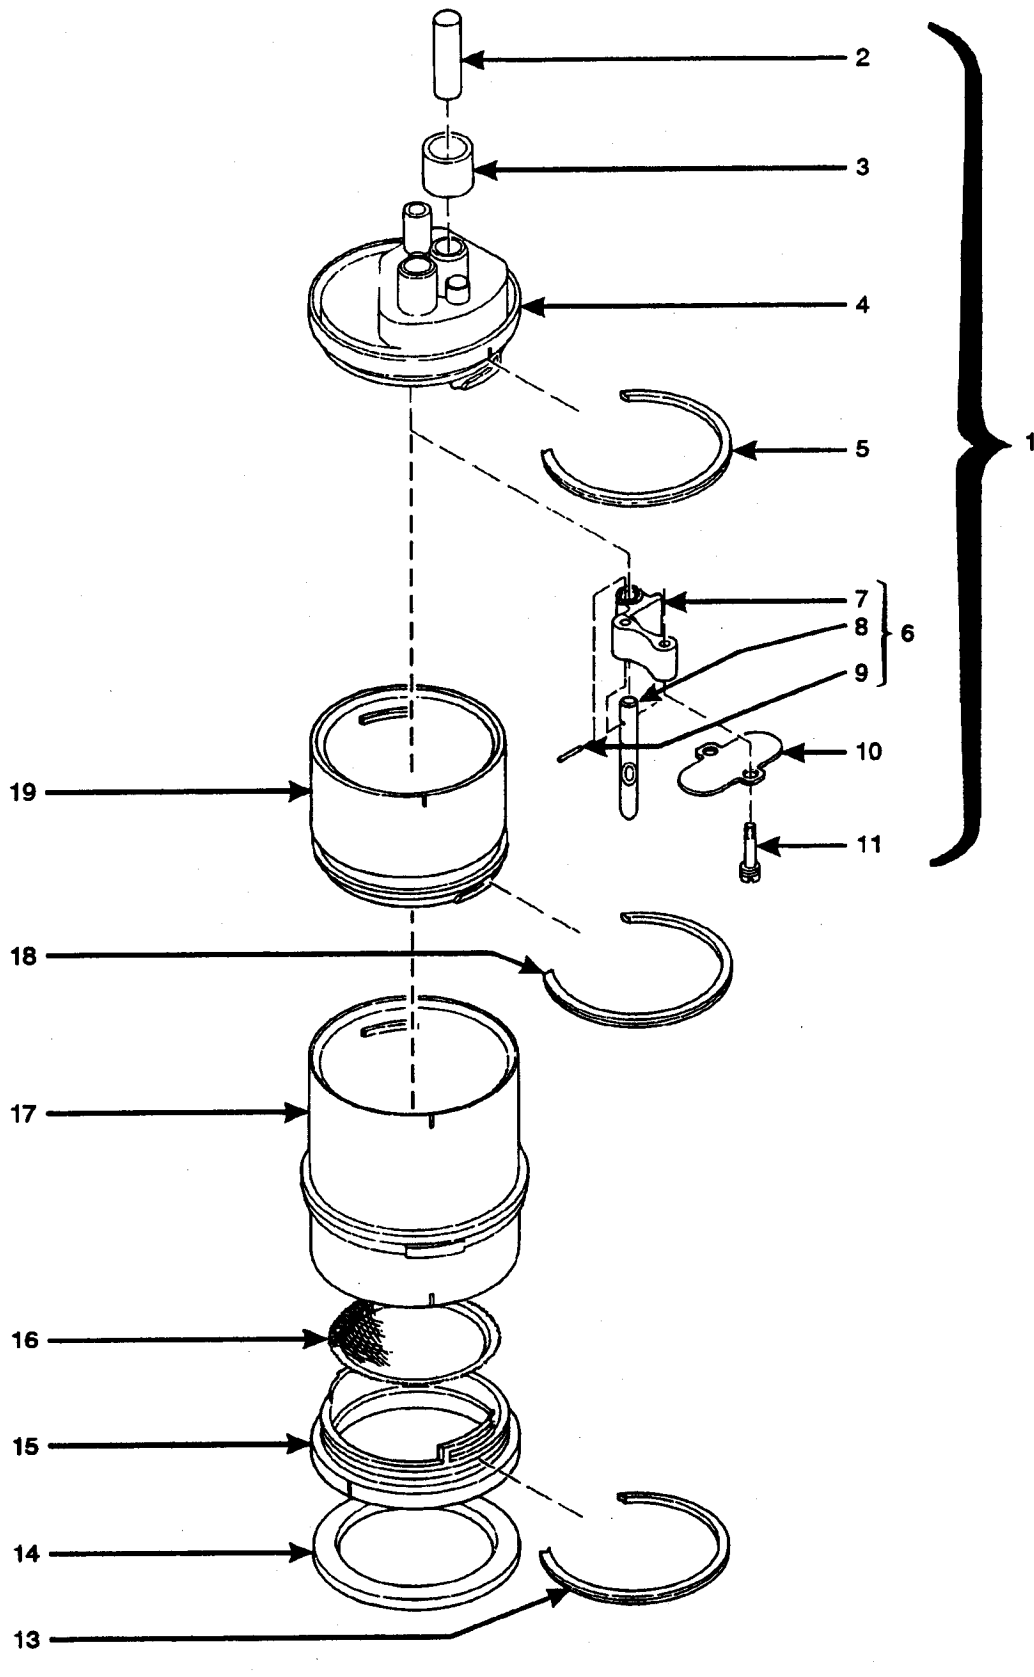

Hot Drink Center Parts Manual

Figure 17-1. Barrel Assembly - Single Brewer

Hot Drink Center Parts Manual

TABLE 17-1. BARREL ASSEMBLY - SINGLE BREWER

INDEX	PART NUMBER	DESCRIPTION	QTY.
-	6234328	BARREL ASSEMBLY - SINGLE BREWER	REF
1	6234306	MANIFOLD ASSEMBLY - HOSE-BREW BARREL (INCLUDES INDEX NUMBERS 2 THROUGH 11)	1
2	6134192	PLUG BREWER MANIFOLD	1
3	6234207	TUBE - .375 ID X.562 OD X.75 L	1
4	6134178	MANIFOLD & INSERT ASSEMBLY - BREWER	1
5	6104193	QUAD RING SEAL	1
6	6234307	DEFLECTOR ASSEMBLY - MANIFOLD (INCLUDES INDEX NUMBERS 7 THROUGH 9)	1
7	6204229	DEFLECTOR - MANIFOLD	1
8	6234304	TUBE - AIR JET	1
9	6106107	ROLL PIN	1
10	6134155	VALVE - MANIFOLD - BREWER BARREL	1
11	6134173	SHOULDER SCREW	2
12	6234305	LOWER INSERT ASSEMBLY - BREWER BARREL (INCLUDES INDEX NUMBERS 13 THROUGH 16)	1
13	6104193	QUAD RING SEAL	1
14	6234375	SEAL - BREWER	1
15	6104181	LOWER INSERT BREWER BARREL	1
16	6234302	SCREEN - BREWER BARREL	1
17	6104184	BREWER BARREL	1
18	6104193	QUAD RING SEAL	1
19	6234213	EXTENSION - BREWER BARREL	1

Hot Drink Center Parts Manual

Figure 17-2. Barrel Assembly - Dual Brewer

Hot Drink Center Parts Manual

TABLE 17-2. BARREL ASSEMBLY - DUAL BREWER

INDEX	PART NUMBER	DESCRIPTION	QTY.
-	6234300	BARREL ASSEMBLY - DUAL BREWER	REF
1	6234306	MANIFOLD ASSEMBLY - HOSE-BREW BARREL (INCLUDES INDEX NUMBERS 2 THROUGH 11)	1
2	6134192	PLUG BREWER MANIFOLD	1
3	6234207	TUBE - .375 ID X.562 OD X.75 L	1
4	6134178	MANIFOLD & INSERT ASSEMBLY - BREWER	1
5	6104193	QUAD RING SEAL	1
6	6234307	DEFLECTOR ASSEMBLY - MANIFOLD (INCLUDES INDEX NUMBERS 7 THROUGH 9)	1
7	6204229	DEFLECTOR - MANIFOLD	1
8	6234304	TUBE - AIR JET	1
9	6106107	ROLL PIN	1
10	6134155	VALVE - MANIFOLD - BREWER BARREL	1
11	6134173	SHOULDER SCREW	2
12	6234305	LOWER INSERT ASSEMBLY - BREWER BARREL (INCLUDES INDEX NUMBERS 13 THROUGH 16)	1
13	6104193	QUAD RING SEAL	1
14	6234375	SEAL - BREWER	1
15	6104181	LOWER INSERT BREWER BARREL	1
16	6234302	SCREEN - BREWER BARREL	1
17	6104184	BREWER BARREL	1