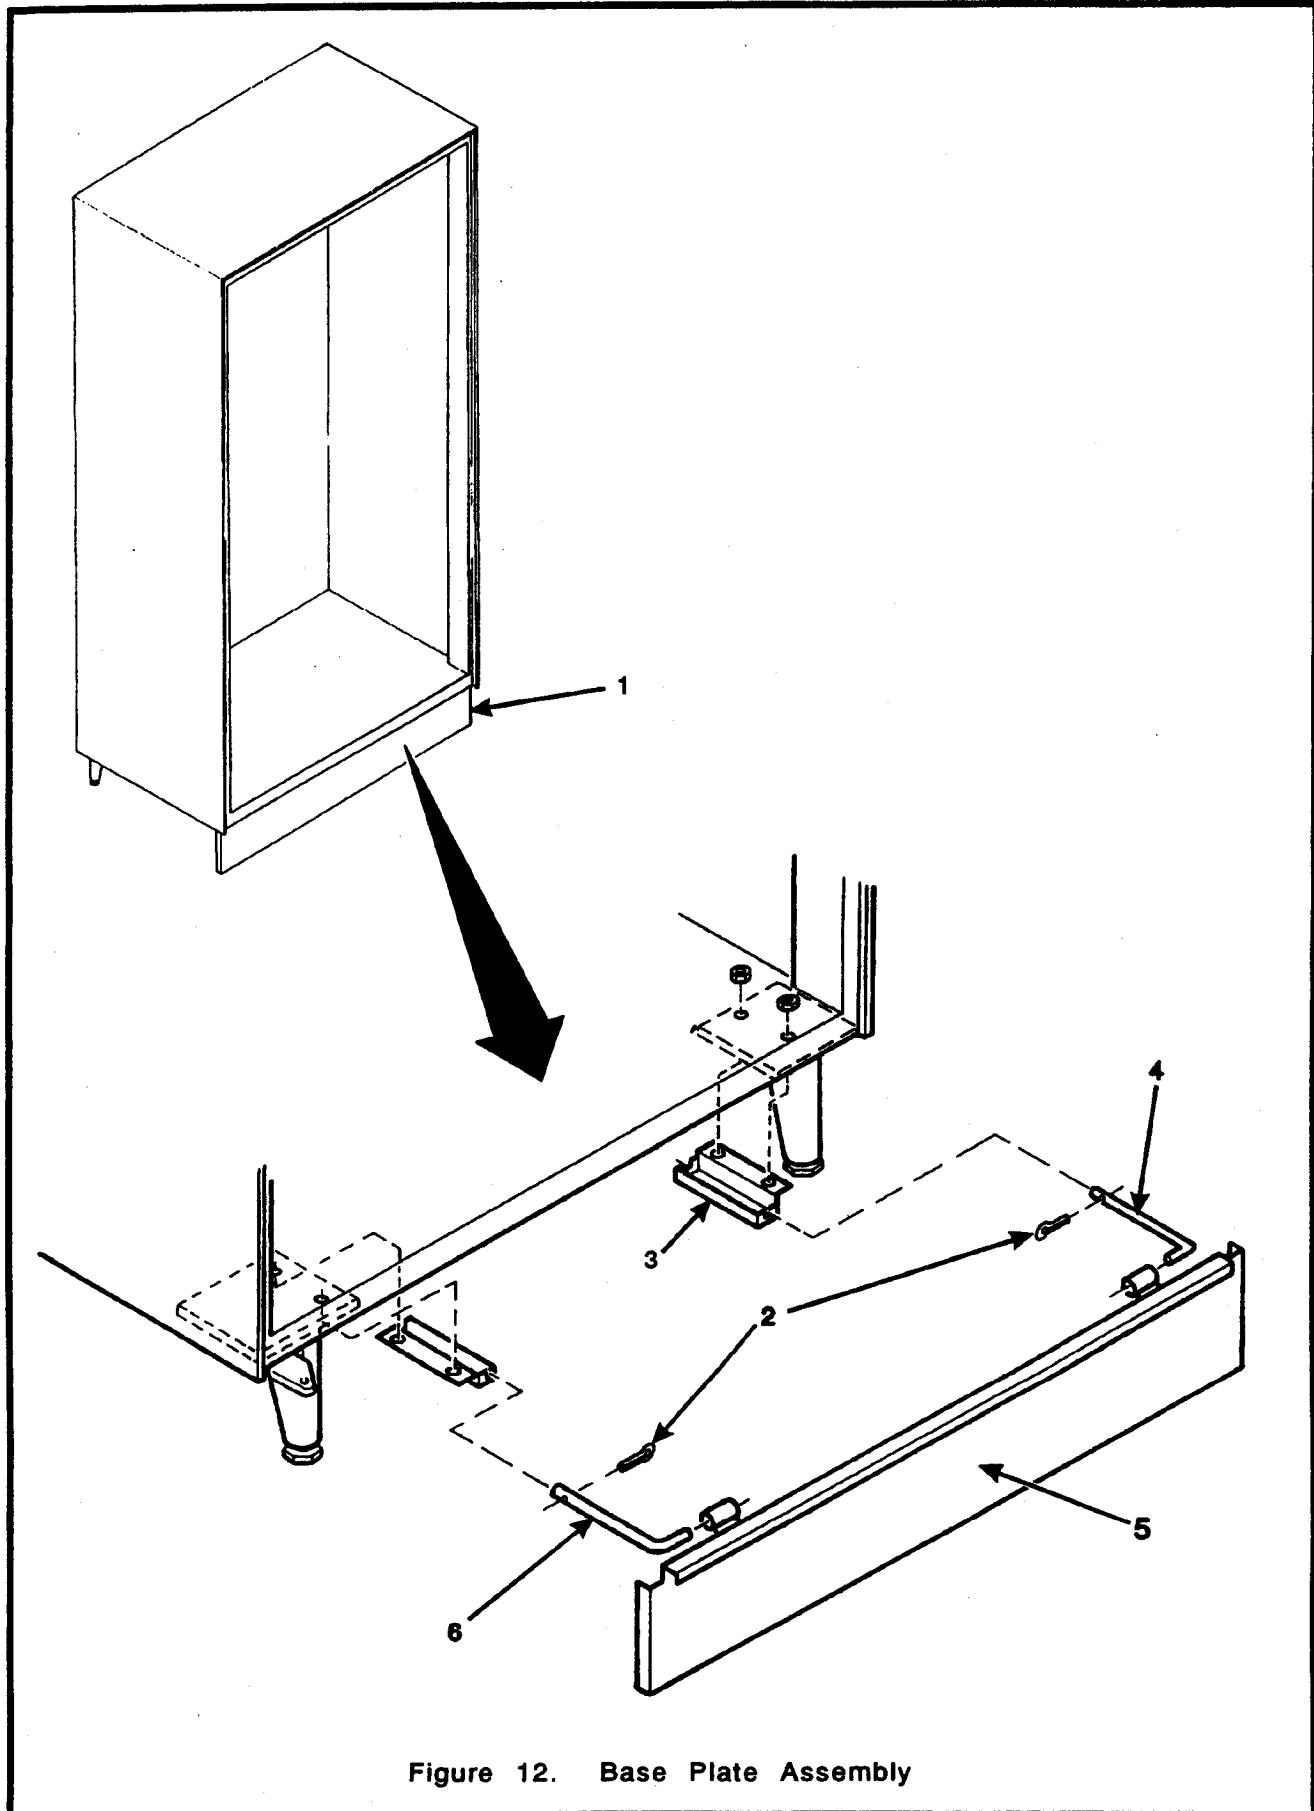

Hot Drink Center Parts Manual

Figure 12. Base Plate Assembly

Hot Drink Center Parts Manual

TABLE 12. BASE PLATE ASSEMBLY

INDEX	PART NUMBER	DESCRIPTION	QTY.
1	6231085	BASE PLATE AND ACCESSORY ASSEMBLY (INCLUDES INDEX NUMBERS 2 THROUGH 6)	1
2	9900098	COTTER PIN, 3/32	2
3	6231087	BRACKET - BASE PLATE	2
4	1411194	SLIDE - BASE PLATE - RIGHT HAND	1
5	2271408	BASE PLATE ASSEMBLY	1
6	1411195	SLIDE - BASE PLATE - LEFT HAND	1