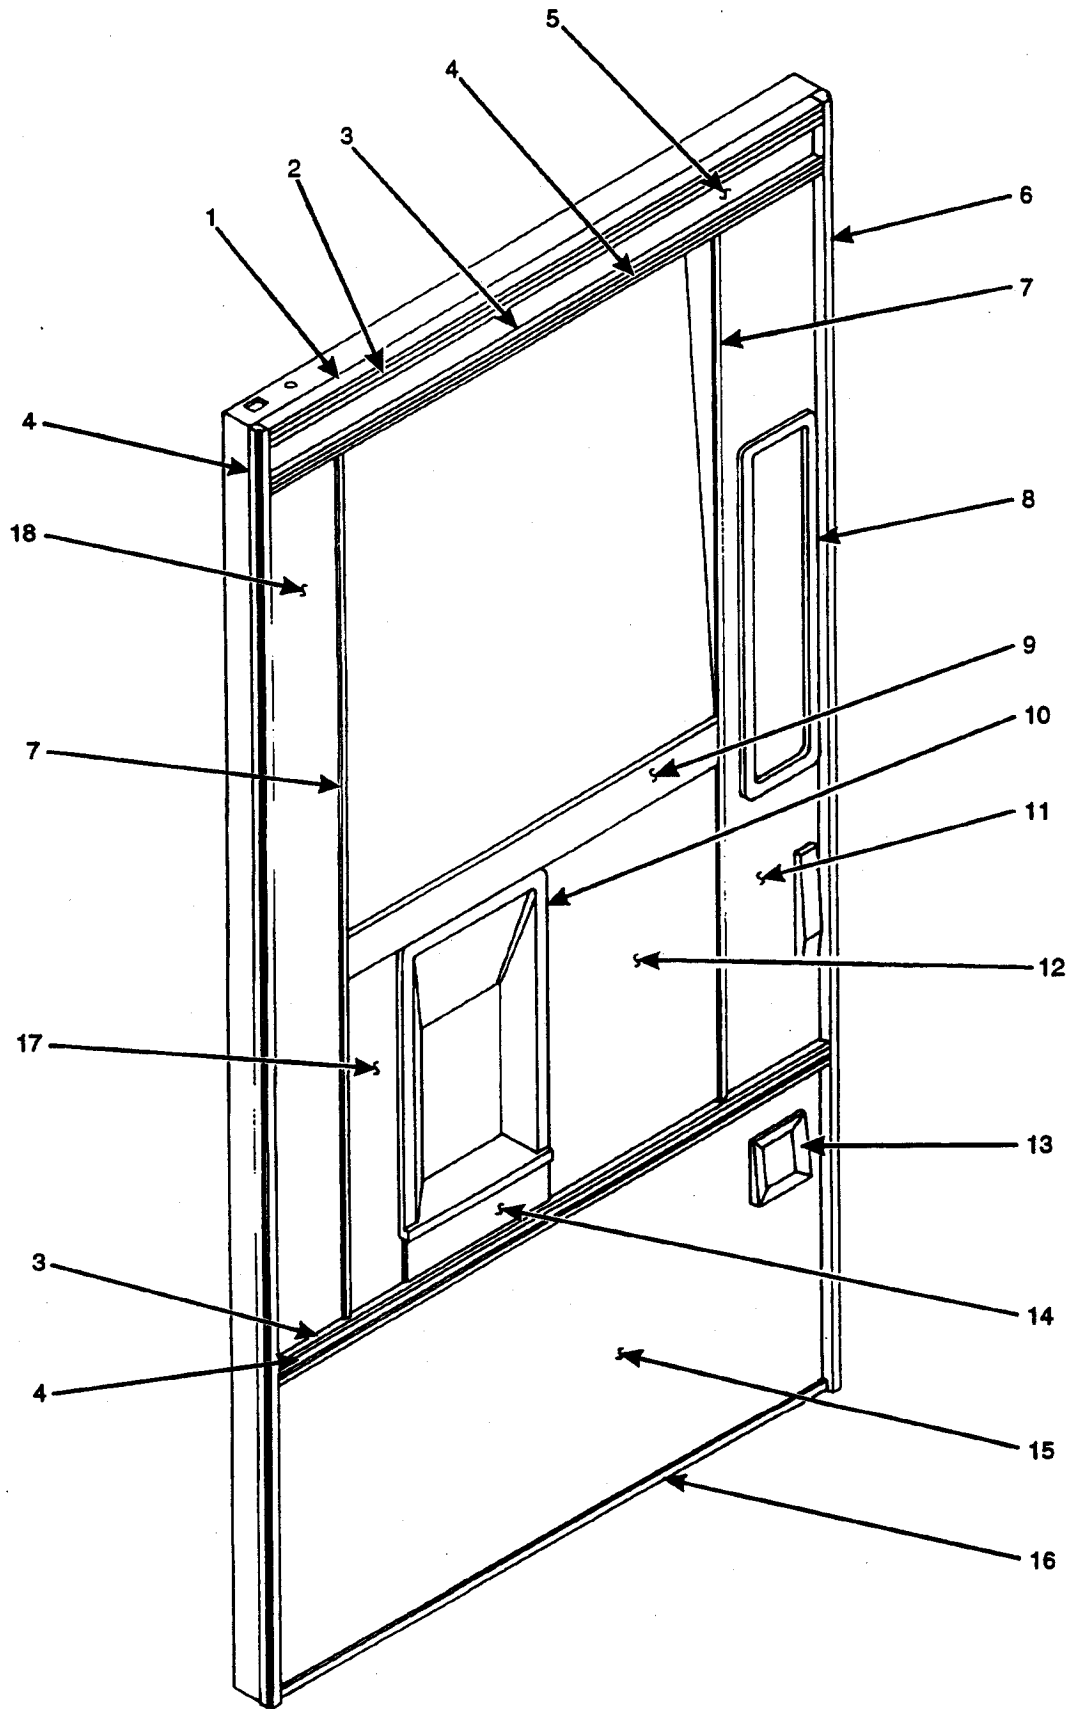

Hot Drink Center Parts Manual

Figure 4. Trim Components (Sheet 1 of 2)

Hot Drink Center Parts Manual

Figure 4. Trim Components (Sheet 2 of 2)

Hot Drink Center Parts Manual

TABLE 4. TRIM COMPONENTS

INDEX	PART NUMBER	DESCRIPTION	QTY
1	1302484 (CLEAR)* 1452229 (BLACK)**	TRIM - DOOR - TOP AND BOTTOM	1
		MOUNTING HARDWARE	
2	1302479	TRIM INSERT - BLACK	1
3	1302478 (CLEAR)	TRIM - DOOR - HORIZONTAL	2
		MOUNTING HARDWARE	
4	1302479	TRIM INSERT - BLACK	1
5	1452225	PANEL - TOP - TRIM - BLACK EMBOSSED	1
6	1302409 (CLEAR)* 1452203 (BLACK)**	TRIM - DOOR SIDE	2
		MOUNTING HARDWARE	
7	3152560	TRIM - VERTICAL	2
		MOUNTING HARDWARE	
8	1472023	FRAME - MONETARY	1
	1472132	SCREW, #6-32 X 1/4 PHS, T/C, PHILLIPS	10
9	6232186	TRIM - HORIZONTAL - GLASS	1
10	3152045	FRAME - CUP DELIVERY DOOR	1
		MOUNTING HARDWARE	
11	6232114	TRIM PANEL - R.H. STERLING	1
12	6232015	TRIM PANEL - CENTER - RIGHT	1
13	1472036	TRIM - COIN RECEPTACLE	1
		MOUNTING HARDWARE	
14	6232012	TRIM - FILLER	1
		MOUNTING HARDWARE	
15	6232066	TRIM PANEL - BOTTOM - STERLING	1
16	6232099	EDGE PROTECTOR	1
		MOUNTING HARDWARE	
17	6232014	TRIM PANEL - CENTER LEFT - STERLING	1
18	6232039	TRIM PANEL - L.H. STERLING	1