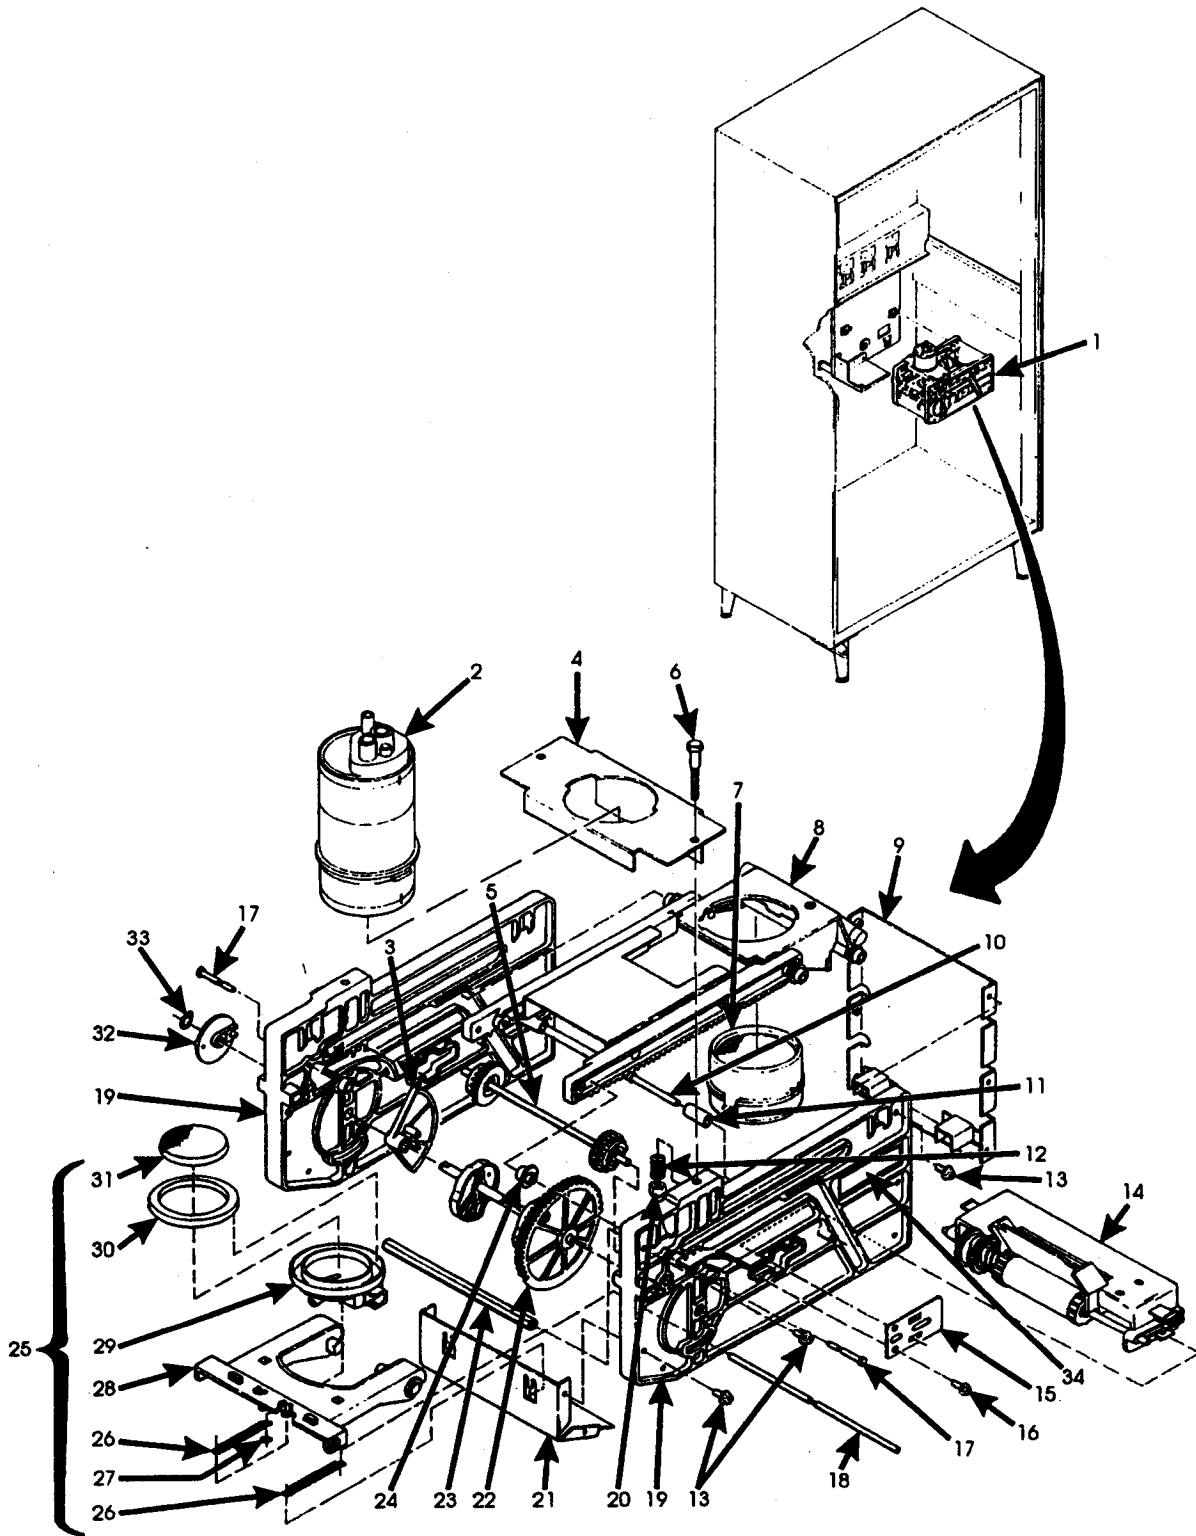

Hot Drink Center Parts Manual

Figure 17-B. Single Brewer Assembly (With Filter)

Hot Drink Center Parts Manual

TABLE 17-B. SINGLE BREWER ASSEMBLY (WITH FILTER)

INDEX	PART NUMBER	DESCRIPTION	QTY.
1	6234000	SINGLE BREWER ASSEMBLY - WITH FILTER	REF.
2	6234328	BARREL ASSEMBLY - BREWER (SEE FIGURE 17-1 FOR DETAILS)	1
3	6234601	RATCHET DRIVE - PAPER MECH.	1
4	6234301	BARREL SUPPORT - BREWER	1
5	6234007	PINION GEAR ASSEMBLY	1
6	6234288	BOLT - 1/4-20X1 1/2	2
7	6234297	BASKET - BREWER PAPER	1
8	6234001	RACK ASSEMBLY - BREWER (SEE FIGURE 17-3 FOR DETAILS)	1
9	6234215	WALL ASSEMBLY - REAR	1
10	6234271	SHAFT - FLIP STOP	1
11	6234270	ROLLER - STOP	2
12	6234225	SPRING - BREWER	2
13	6234295	SCREW - #8-32X.38 HHS W/LW	12
14	6234600	PAPER MECHANISM ASSEMBLY (SEE FIGURE 17-5 FOR DETAILS)	1
15	6234608	SPRING COVER - PAPER MECH	2
16	6234616	SCREW - #10-32 X 3/8 HHS SL W/ EA	4
17	6234223	PIN - ROLLER - SIDEWALL	2
18	6234308	SHAFT - SWING ARM	1
19	6234273	SIDEWALL - BREWER	2
20	6234289	LOCKNUT-#1/4-20	2
21	6234220	WALL ASSEMBLY - BOTTOM FRONT	1
22	6234008	GEAR & CAM ASSEMBLY	1
23	6234293	SPACER - SINGLE BREW	1
24	6234222	ROLLER - BREWER	2
25	6234200	SWING ARM ASSEMBLY (INCLUDES INDEX NUMBERS 26 THROUGH 31)	1
26	6234205	EXT. SPRING - SWING ARM	2
27	6234243	SHAFT - RETAINER - .125 DIA	2
28	6234002	SWING ARM ASSEMBLY	1
29	6234240	FUNNEL - COFFEE	1
30	6234375	SEAL - BREWER	1
31	6204223	FILTER SUPPORT - 30 MESH	1
32	6234310	DRIVE CONNECTION - BREWER	1
33	6234303	RETAINING RING - .375 DIA.	1
34	6231197	LABEL - CAUTION: HOT WATER HAZARD (AUS./N.Z./U.K./U.S.)	1
	6231213	LABEL - CAUTION: HOT WATER HAZARD (GER.)	
	6232293	LABEL - CAUTION: HOT WATER HAZARD (ARG./MEX./SP.)	
	6231220	LABEL - CAUTION: HOT WATER HAZARD (FR.)	