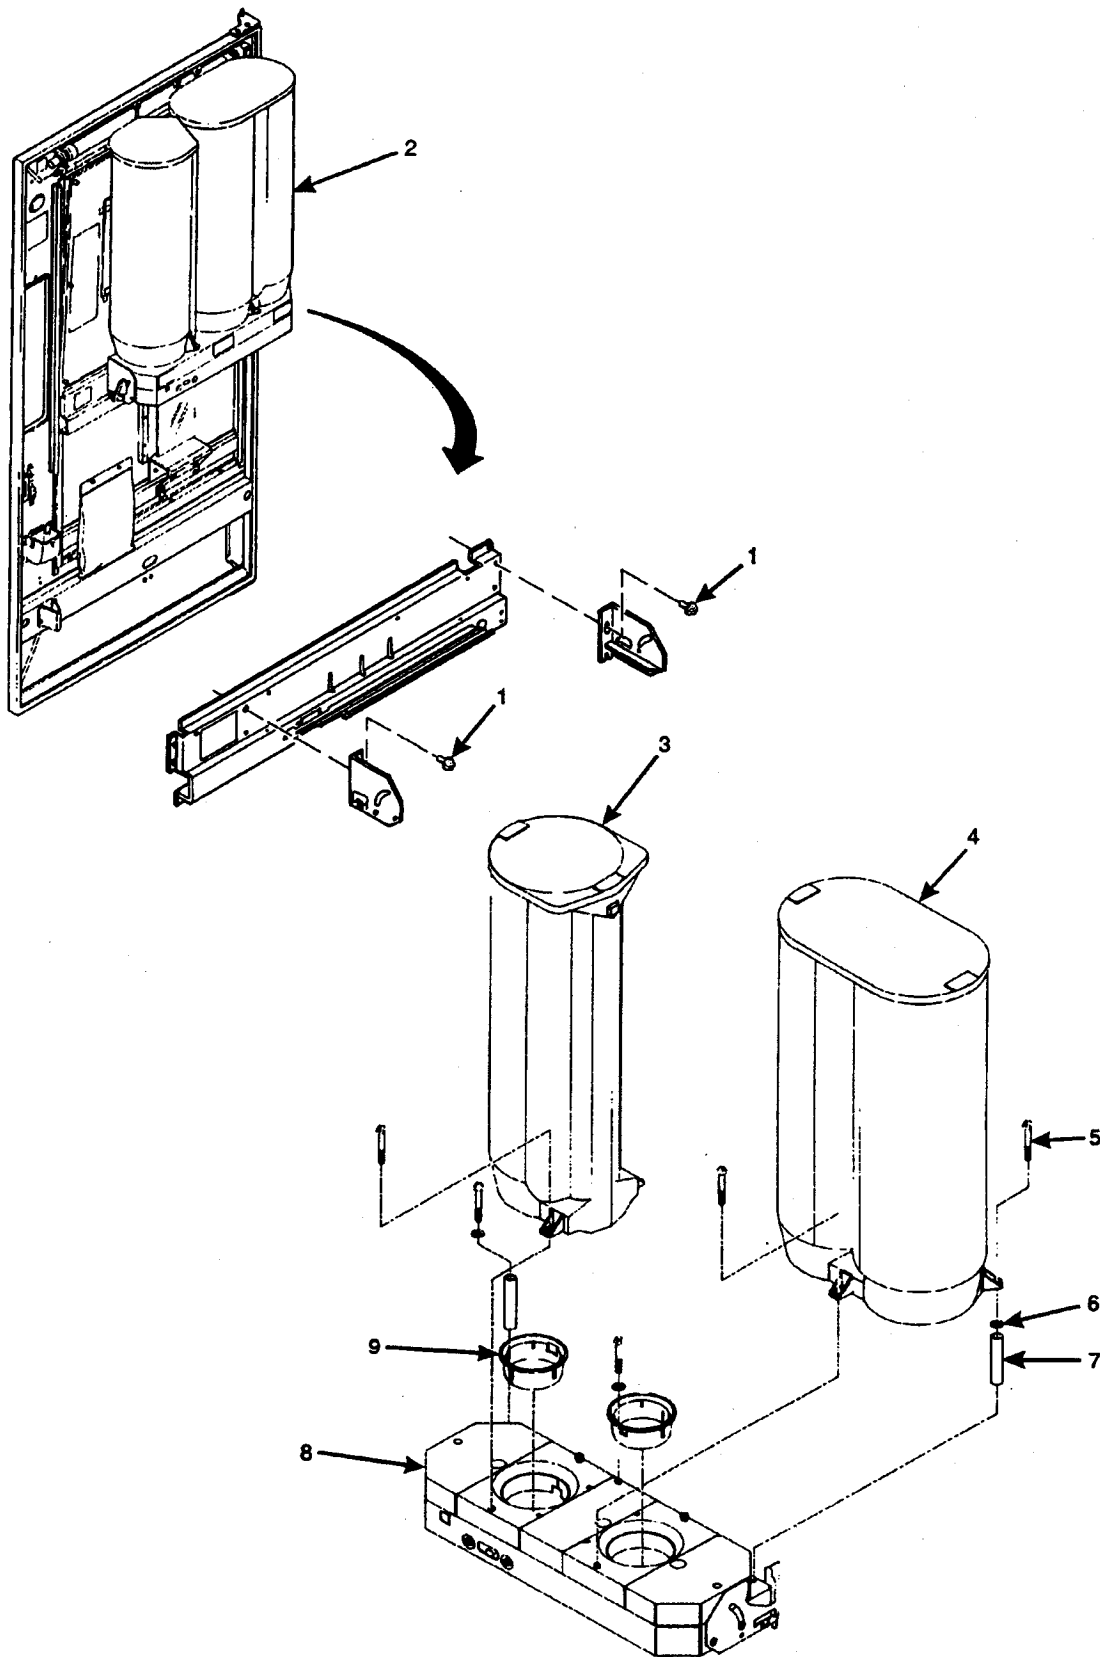

Hot Drink Center Parts Manual

Figure 7. Mech And Canister Assembly - 11 Column

Hot Drink Center Parts Manual

TABLE 7. MECH AND CANISTER ASSEMBLY - 11 COLUMN

INDEX	PART NUMBER	DESCRIPTION	QTY.
1		BOLT	2
2	6233100	MECH AND CANISTER ASSEMBLY (INCLUDES INDEX NUMBERS 3 THROUGH 9)	1
3	6233103	TURRET AND CANISTER ASSEMBLY - 4 COLUMN (SEE FIGURE 7-1 FOR DETAILS)	1
4	6233102	TURRET AND CANISTER ASSEMBLY - 7 COLUMN (SEE FIGURE 7-2 FOR DETAILS)	1
5	6233077	BOLT - #1/4 X 20 X 2	5
6	6131066	5/8 X .265 X .048 WASHER - ZINC	3
7	6263002	SPACER - .277 ID X .37	2
8	6233101	MECHANISM ASSEMBLY (SEE FIGURE 7-3 FOR DETAILS)	1
9	6233007	FUNNEL - 3.25"	2