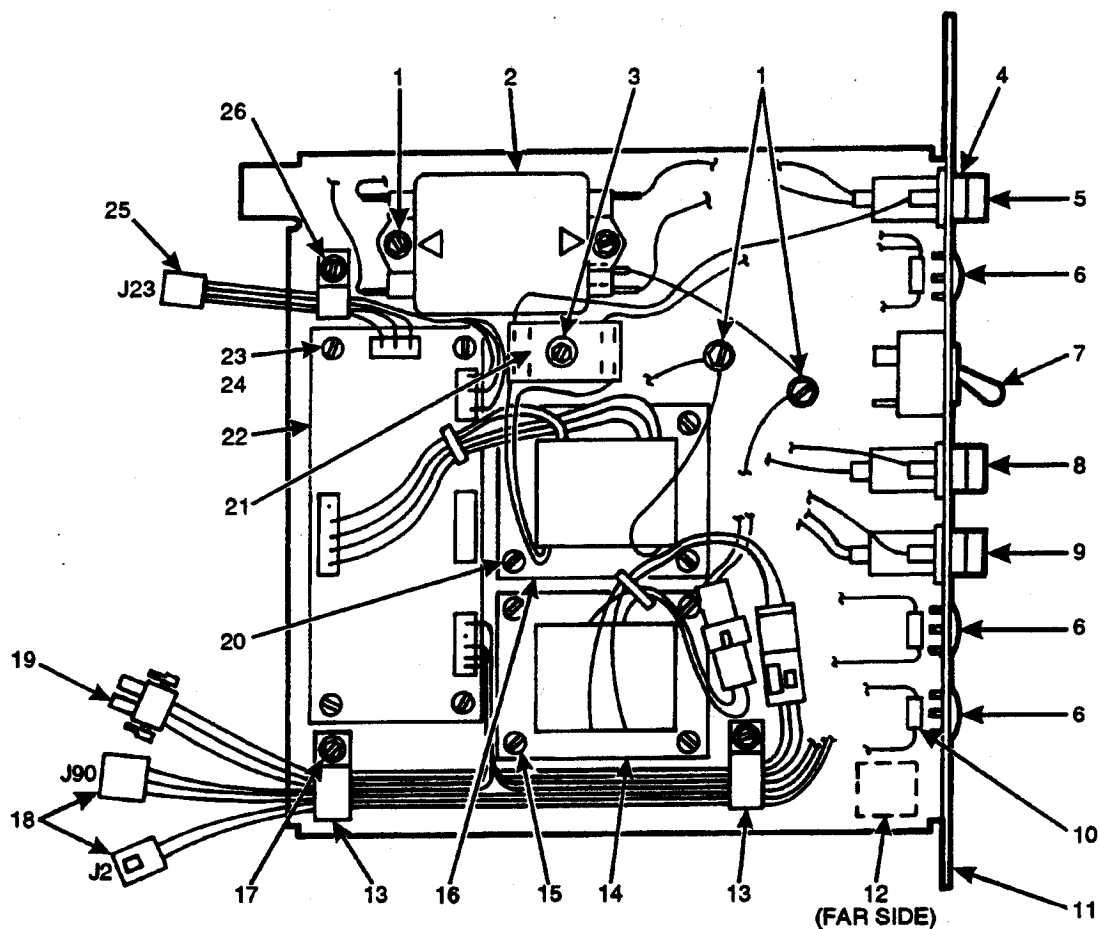

Hot Drink Center Parts Manual

Figure 36-B. Power Control Panel Assembly - AUS./N.Z./U.K.

Hot Drink Center Parts Manual

TABLE 36-B. POWER CONTROL PANEL ASSEMBLY - AUS./N.Z./U.K.

INDEX	PART NUMBER	DESCRIPTION	QTY.
-	6231182	PWR CONT PANEL ASSEMBLY - U.K.	REF.
-	6231071	COVER - POWER PANEL (NOT SHOWN)	1
1	3157060	SCREW - #8 - 32 X .31 HEX W/ HD.	4
2	9989103	FILTER - INTERFERENCE	1
3	9900197	SCREW #8 - 32X1/2 PHS T/C W/LK	1
4	9989350	FUSE HOLDER - SHOCK SAFE	3
5	9989473	FUSE - 1/2 AMP - TIME DELAY	1
6	6506032	HOLE PLUG #HS51163	3
7	4041150	SWITCH DPST #1111-0009	1
8	5268032	LINE FUSE (15415 - 4)	1
9	9989433	FUSE - 8AMP - TIME DELAY	1
10	9984089	LINE SPLICE - .187	3
11	6231167	POWER PANEL ASSEMBLY - FOREIGN	1
12	6231195	LABEL - PWR MOD. - U.K.	1
13	4732024	RETAINER - HARNESS	2
14	9989021	TRANSFORMER - 24 VOLT	1
15	6231217	SCREW - #8 - 32X1.50 HEX T/F	4
16	9989027	TRANSFORMER ASSEMBLY - 26V - .18 VT	1
17	1451097	SCREW - #8 - 32X.31 HEX HD.TF - BL	6
18	6239000	HARNESS - POWER PANEL - FOR.	1
19	6239003	HARNESS - WHIPPER POWER - FOR.	1
20	4245121	#8 - 32X1.37 RHS TY23 T/C SCREW	4
21	1471165	TERMINAL BLOCK - FOREIGN	1
22	6236018	PCB ASSEMBLY - POWER SUPPLY	1
23	1471199	SCREW - #8 - 18 X .62 HEX/WH.	4
24	9989329	PLASTIC EXPANSION NUT .250 S	4
25	1471100	POWER SUPPLY - INT. TO CONTROLLER	1
26	2221049	WIRE CLAMP .302 DIA	1
27	6231184	LABEL - FUSE MTG PLATE - U.K.	1