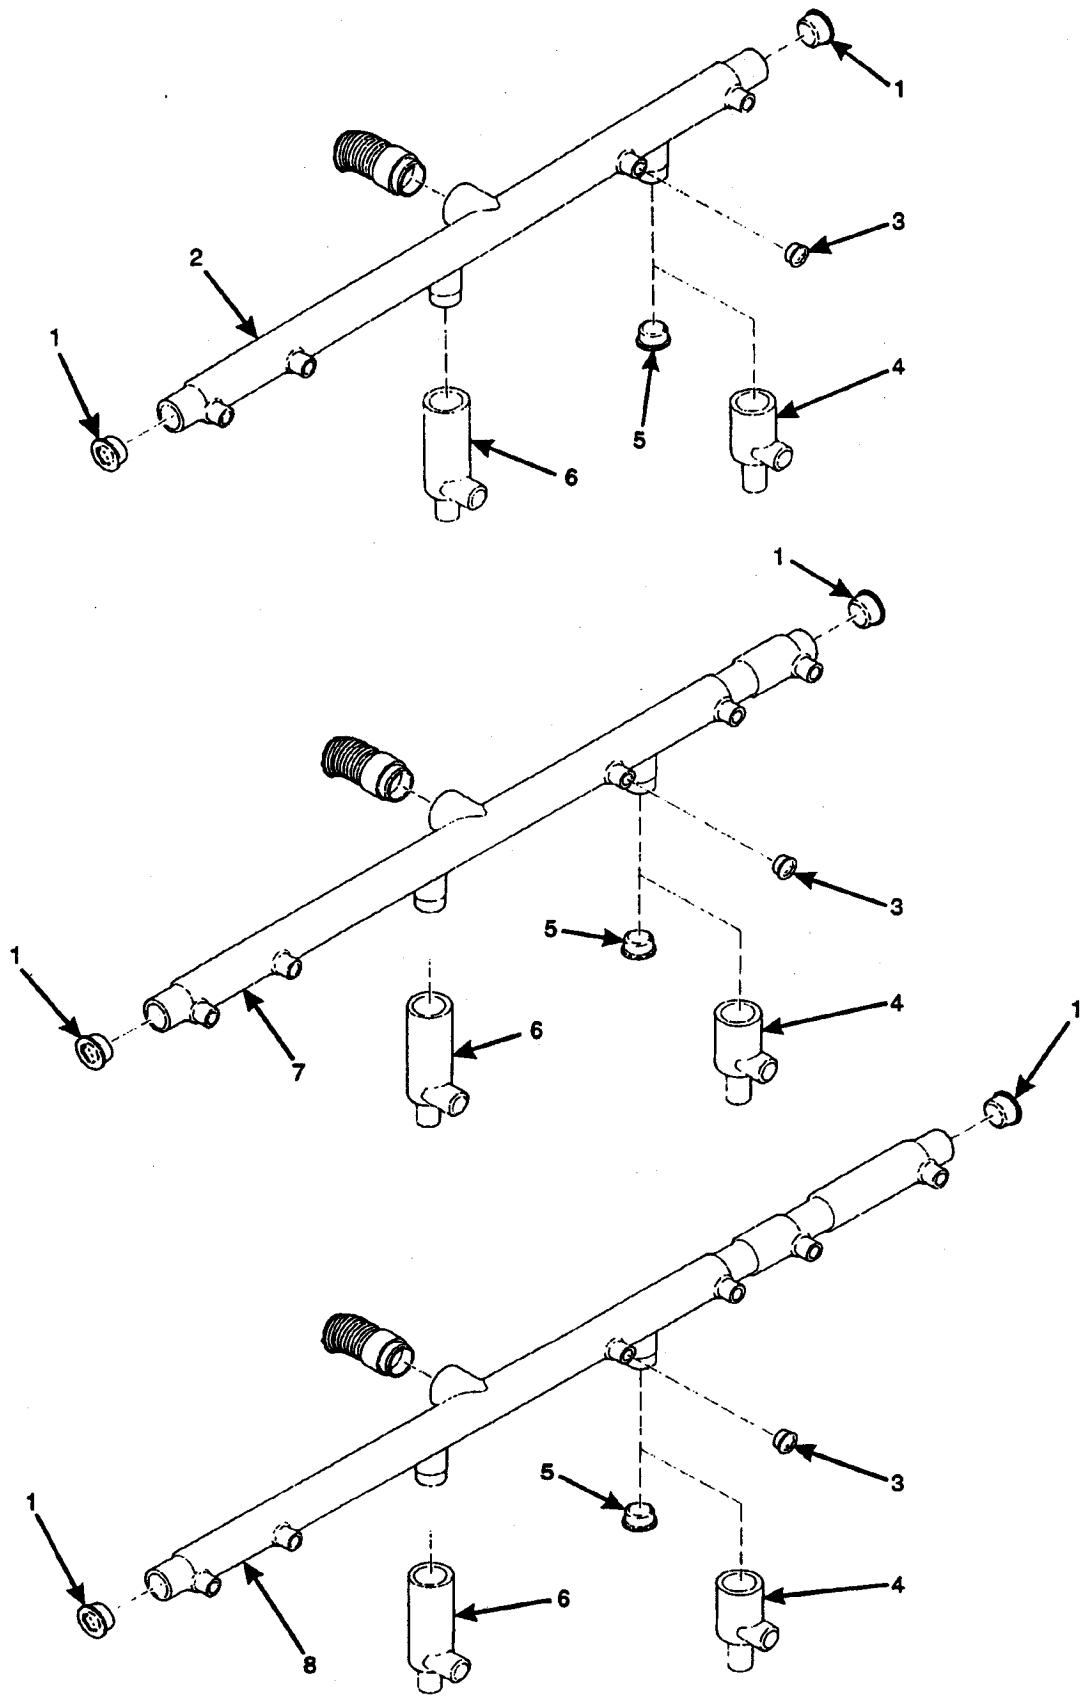

Hot Drink Center Parts Manual

Figure 20-1. Vent Shelf Assemblies

Hot Drink Center Parts Manual

TABLE 20-1. VENT SHELF ASSEMBLIES

INDEX	PART NUMBER	DESCRIPTION	QTY.
1	6237302	PLUG - CENTER PULL - 1.07	-
2	6237470	VENT - SHELF - DUAL F.B. W/6TH PRODUCT	-
3	6237303	PLUG - CENTER PULL - .56 (USE WHEN 6TH PRODUCT IS NOT PRESENT)	OPT
4	6237455	VENT - EXTENSION - SHORT (USE WITH DUAL CONDIMENT)	OPT
5	6237301	PLUG - CENTER PULL - .93 (USE WHEN DUAL CONDIMENT IS NOT PRESENT)	OPT
6	6237336	VENT - EXTENSION - SUGAR/LIGHTENER	-
7	6237460	VENT - SHELF - SINGLE F.B. W/6TH PRODUCT	-
8	6237333	VENT - SHELF - F.D. - 6TH PRODUCT	-