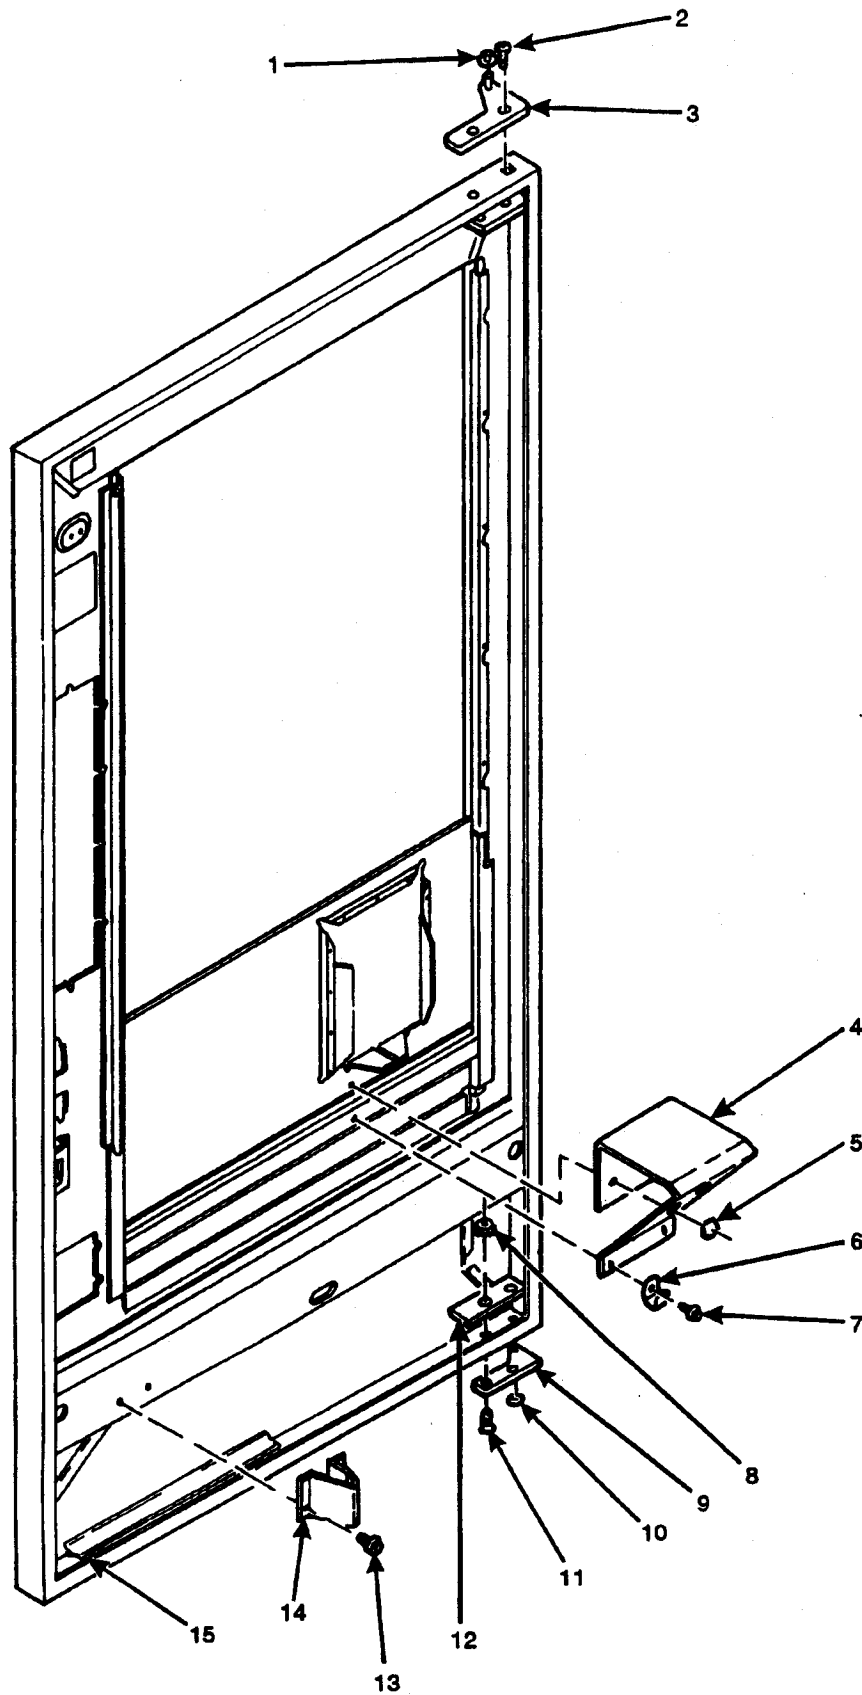

TABLE 33-A. MISCELLANEOUS MOUNTED PARTS - DOOR ASSEMBLY

Hot Drink Center Parts Manual

Figure 33-A. Miscellaneous Mounted Parts - Door Assembly

Hot Drink Center Parts Manual

TABLE 33-A. MISCELLANEOUS MOUNTED PARTS - DOOR ASSEMBLY

INDEX	PART NUMBER	DESCRIPTION	QTY.
1	1172262	BUSHING - DOOR HINGE - UPPER	1
2	6232036	SCREW, 5/16 - 18 X .75 FLAT HD. SOCKET	2
3	6232033	HINGE ASSEMBLY - DOOR - UPPER	1
4	6232077	LIFT BRACKET - CUP STATION	1
5	-	MOUNTING HARDWARE	
6	3142138	HANGER - CUP STATION	1
7	-	MOUNTING HARDWARE	
8	1211105	#1/4-20 KEPS NUT EXT LW ZIP	2
9	6232031	HINGE ASSEMBLY - DOOR - LOWER	1
10	4242145	BEARING - THRUST - LOWER HINGE	1
11	6232208	WELD SCREW - 1/4-20 X 1" LG	2
12	6232028	PLATE ASSEMBLY - HINGE MOUNTING	2
13	-	MOUNTING HARDWARE	
14	6231164	BRACKET - DOOR SUPPORT	1
15	1452151	FILLER STRIP - SANITATION	1