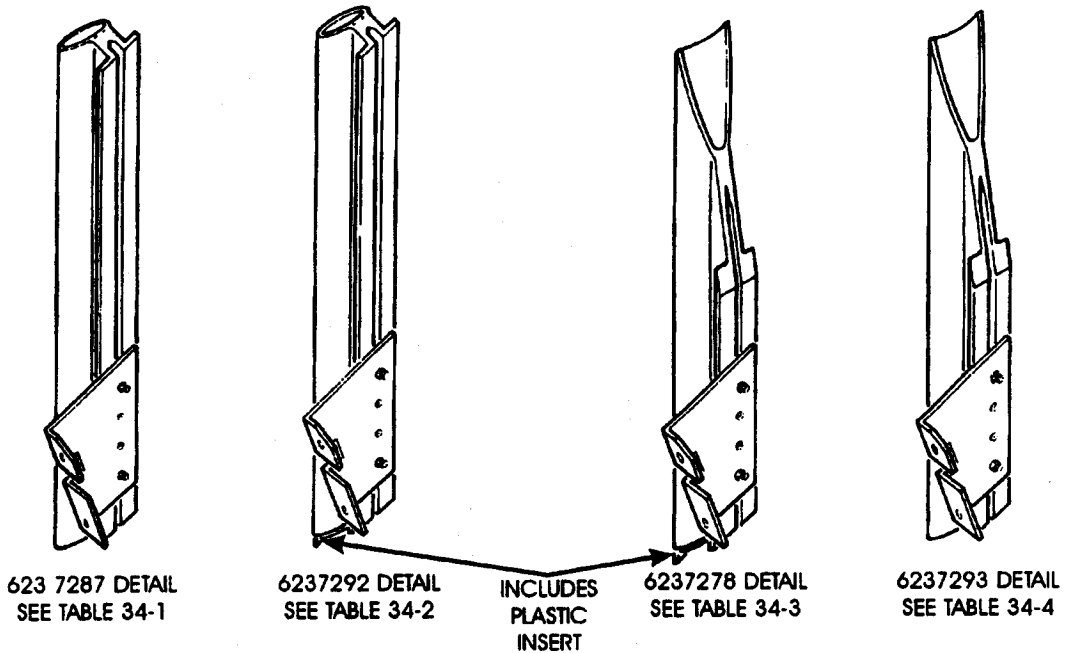

Hot Drink Center Parts Manual

TABLE 33-B. MISCELLANEOUS MOUNTED PARTS - CABINET ASSEMBLY

INDEX	PART NUMBER	DESCRIPTION	QTY.
1	6231510	INSULATION - BACK - HOT WATER TANK	1
2	6231073	LOCK ARM - CABINET	2
3	1141043	SCREW, #10-32 X .50 HEX HEAD	4
4	-	NOT USED	-
5	-	NOT USED	-
6	6231143	BRACKET - POWER PANEL RETAINER	2
7	1451097	SCREW, #8-32 X .31 HEX HD T.F. - BLACK	1
8	1471009	STOP - MONETARY PANEL	3
9	1451097	SCREW, #8-32 X .31 HEX HD T.F. - BLACK	1
10	6231138	WATER SHIELD	2
11	1451097	SCREW, #8-32 X .31 HEX HD T.F. - BLACK	1
12	6231033	BRACKET - CANISTER SUPPORT	2
13	1451097	SCREW, #8-32 X .31 HEX HD T.F. - BLACK	2
14	6234516	BRACKET - MOUNTING PLATE	4
15	9900164	NUT, #10-32 W/LW	1
16	6231142	PLATE - WATER - FILTER (WITH WATER FILTER OPTION)	(OPT)
17	1451097	SCREW, #8-32 X .31 HEX HD T.F. - BLACK	2
18	6231118	BRACE - CANISTER SUPPORT	1
-	1451097	SCREW, #8-32 X .31 HEX HD T.F. - BLACK	2

Hot Drink Center Parts Manual

COFFEE BREWER DELIVERY CHUTES - SEE TABLE FOR USAGE