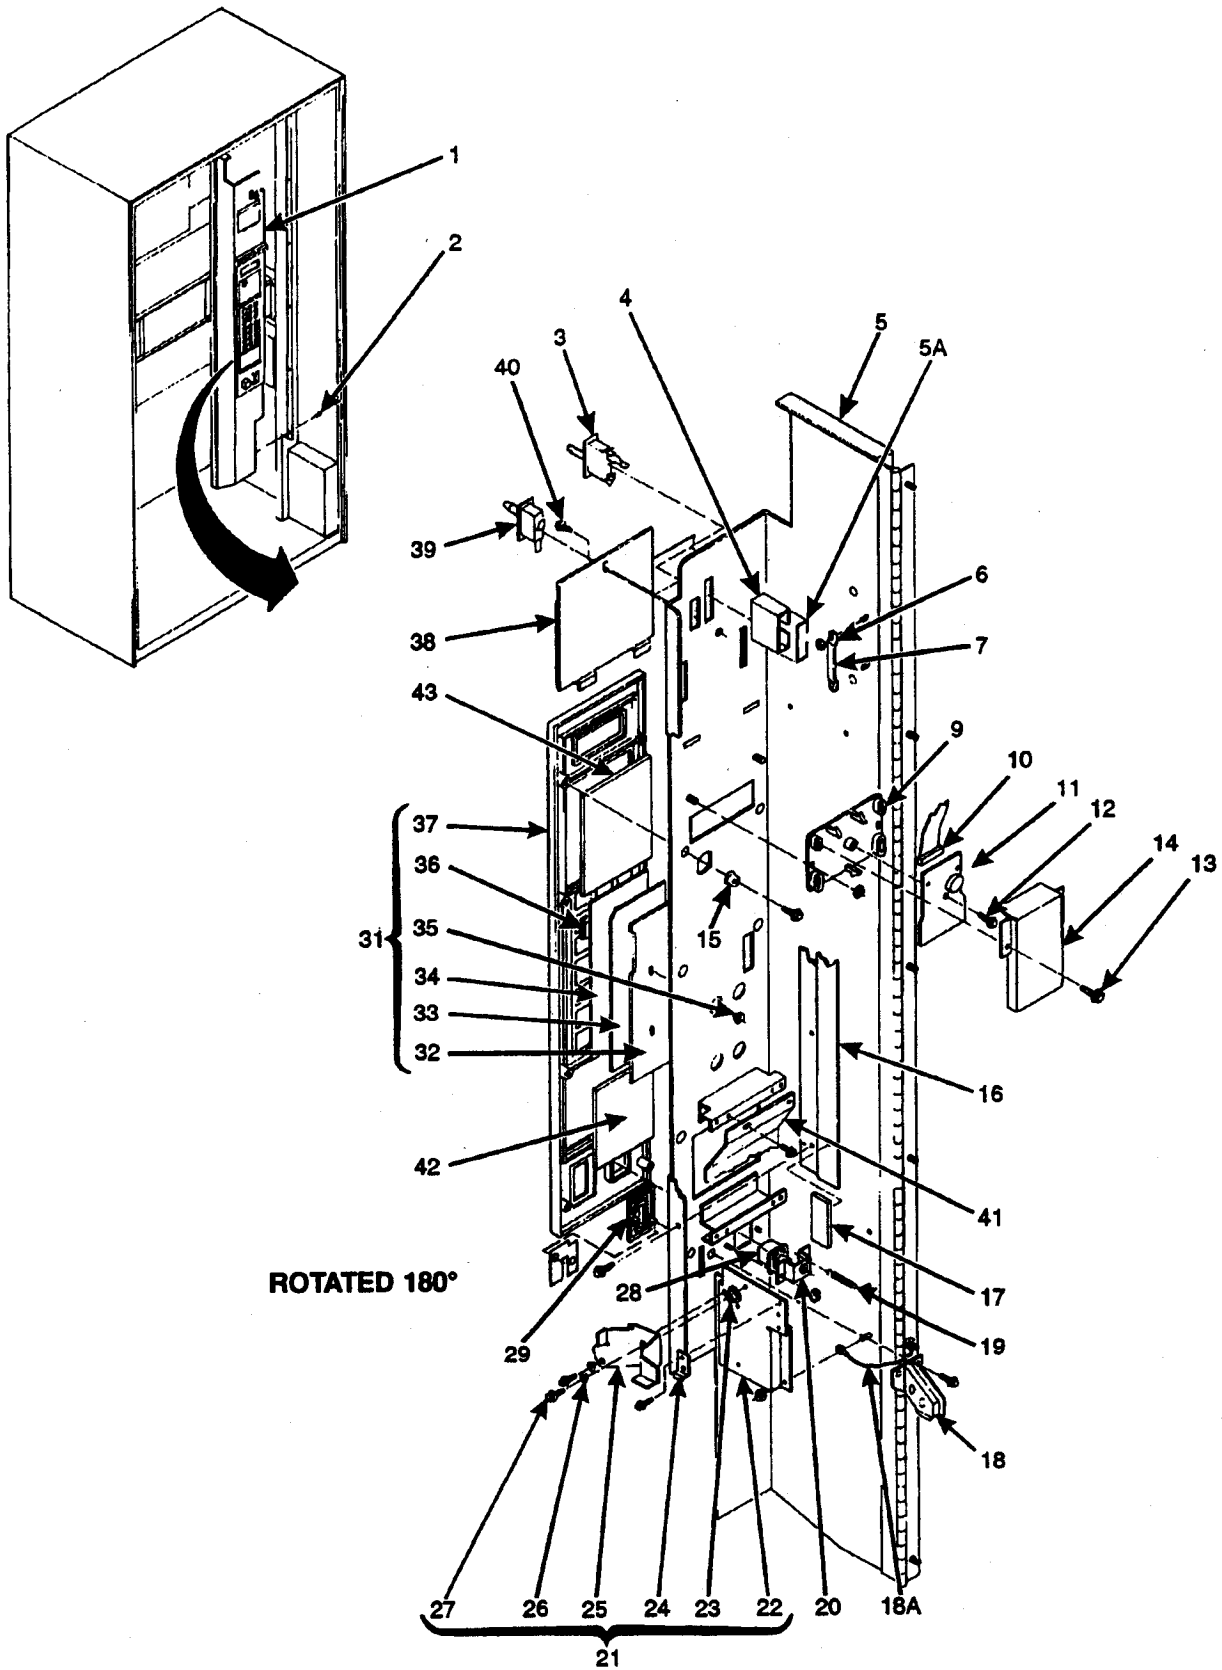

Hot Drink Center Parts Manual

Figure 31. Monetary Panel Assembly (Sheet 1 of 2)

Hot Drink Center Parts Manual

FIGURE 31. MONETARY PANEL ASSEMBLY

INDEX	PART NUMBER	DESCRIPTION	QTY.
1	6235015	MONETARY PANEL ASSEMBLY (INCLUDES INDEX NUMBERS 5 THROUGH 40)	1
2	-	ATTACHING HARDWARE	6
3	6151140	SWITCH - IDM160	1
4	6231382	COVER - SERVICE LIGHT SWITCH	1
5	6235001	GROMMET - 3156015 - 2.0 LG.	1
5A	4407502	PANEL AND STUD ASSEMBLY	1
6	1451042	CLAMP - WIRE	1
7	1451043	COVER - CLAMP	1
8	1475018	DISPLAY ASSEMBLY (INCLUDES INDEX NUMBERS 9 THROUGH 12)	1
9	1475099	BRACKET - PCB DISPLAY	1
10	1472261	CABLE ASSEMBLY - RIBB.	1
11	9989538	PCB ASSEMBLY - 10 CHARACTER DISPLAY	1
12	2226380	SCREW - #6-19 X .38	1
13	4041106	SCREW - #8 18 X 3/4	2
14	1475100	COVER - DISPLAY	1
15	2302053	SPACER CUP	10
16	1475071	PLATE - MAGNET MOUNTING	1
17	3122056	MAGNET RETAINER	2
18	1475083	CHUTE ASSEMBLY - COIN	1
18A	1475119	JUMPER - GROUND WIRE	1
19	1127808	SPRING SHELF	1
20	1475008	BRACKET - COIN RETURN	1
21	6231311	BRACKET ASSEMBLY - COIN MECH (INCLUDES INDEX NUMBERS 22 THROUGH 27)	1
22	6235024	BRACKET - COIN MECH	1
23	2204093	WASHER - SCAVENGER	1
24	6231037	CLAMP - CABLE	1
25	6235025	ARM - SCAVENGER	1
26	2228011	SPACER RELEASE	2
27	9900106	SCREW - #8-32 X 3	7
28	1475073	BUTTON ASSEMBLY - COIN RETURN	1
29	1472223	COIN INSERT	1
30	1472222	COIN BLOCK	1
31	1475003	FACEPLATE ASSEMBLY (INCLUDES INDEX NUMBERS 32 THROUGH 37)	1
32	1475030	PLATE - SELECTION	1
33	1475029	SWITCH ASSEMBLY - SELECTION	1
34	1475031	LETTER SHEET	1
35	1475089	NUT - SELF TH	4