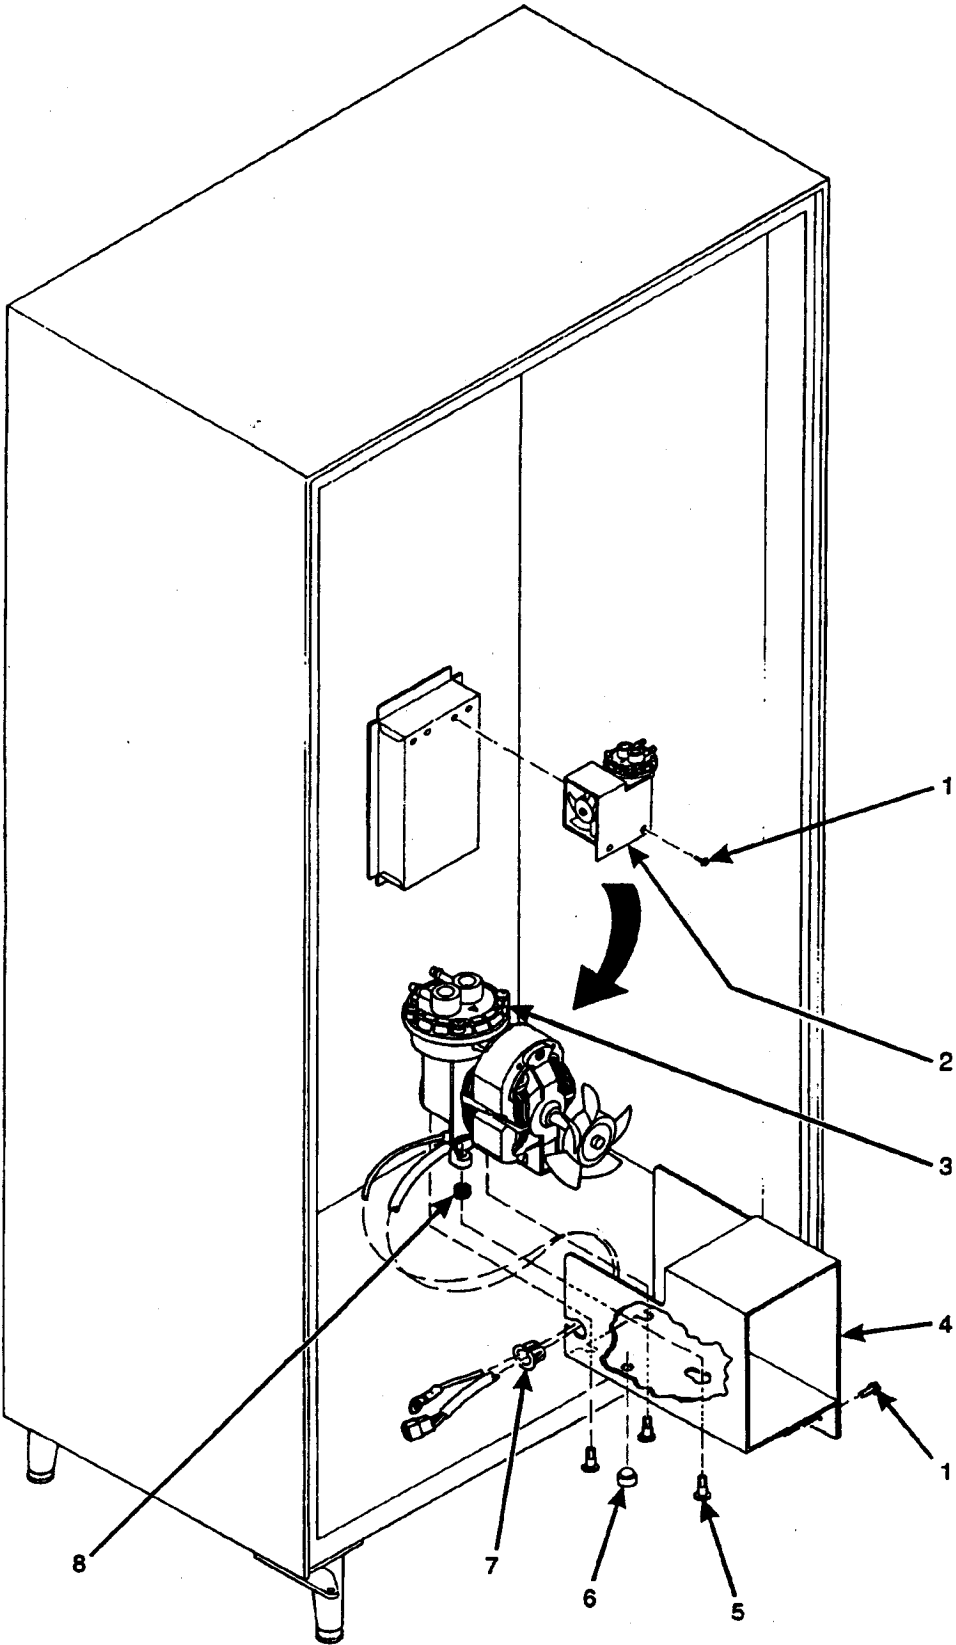

TABLE 22. AIR COMPRESSOR ASSEMBLY

Hot Drink Center Parts Manual

Figure 22. Air Compressor Assembly

Hot Drink Center Parts Manual

TABLE 22. AIR COMPRESSOR ASSEMBLY

INDEX	PART NUMBER	DESCRIPTION	QTY.
1		MOUNTING HARDWARE	
2	6234357	AIR COMPRESSOR ASSEMBLY (INCLUDES INDEX NUMBERS 3 THROUGH 8)	1
3	6234359	AIR COMPRESSOR - BREWER	1
4	6231210	SUPPORT - COMPRESSOR	1
5	6231178	SHOULDER SCREW	3
6	6231319	BUMPER - PLUG	1
7	3502097	BUSHING #OCB-500	1
8	6237205	VIBRATION ISOLATOR - .250 DIAMETER	3