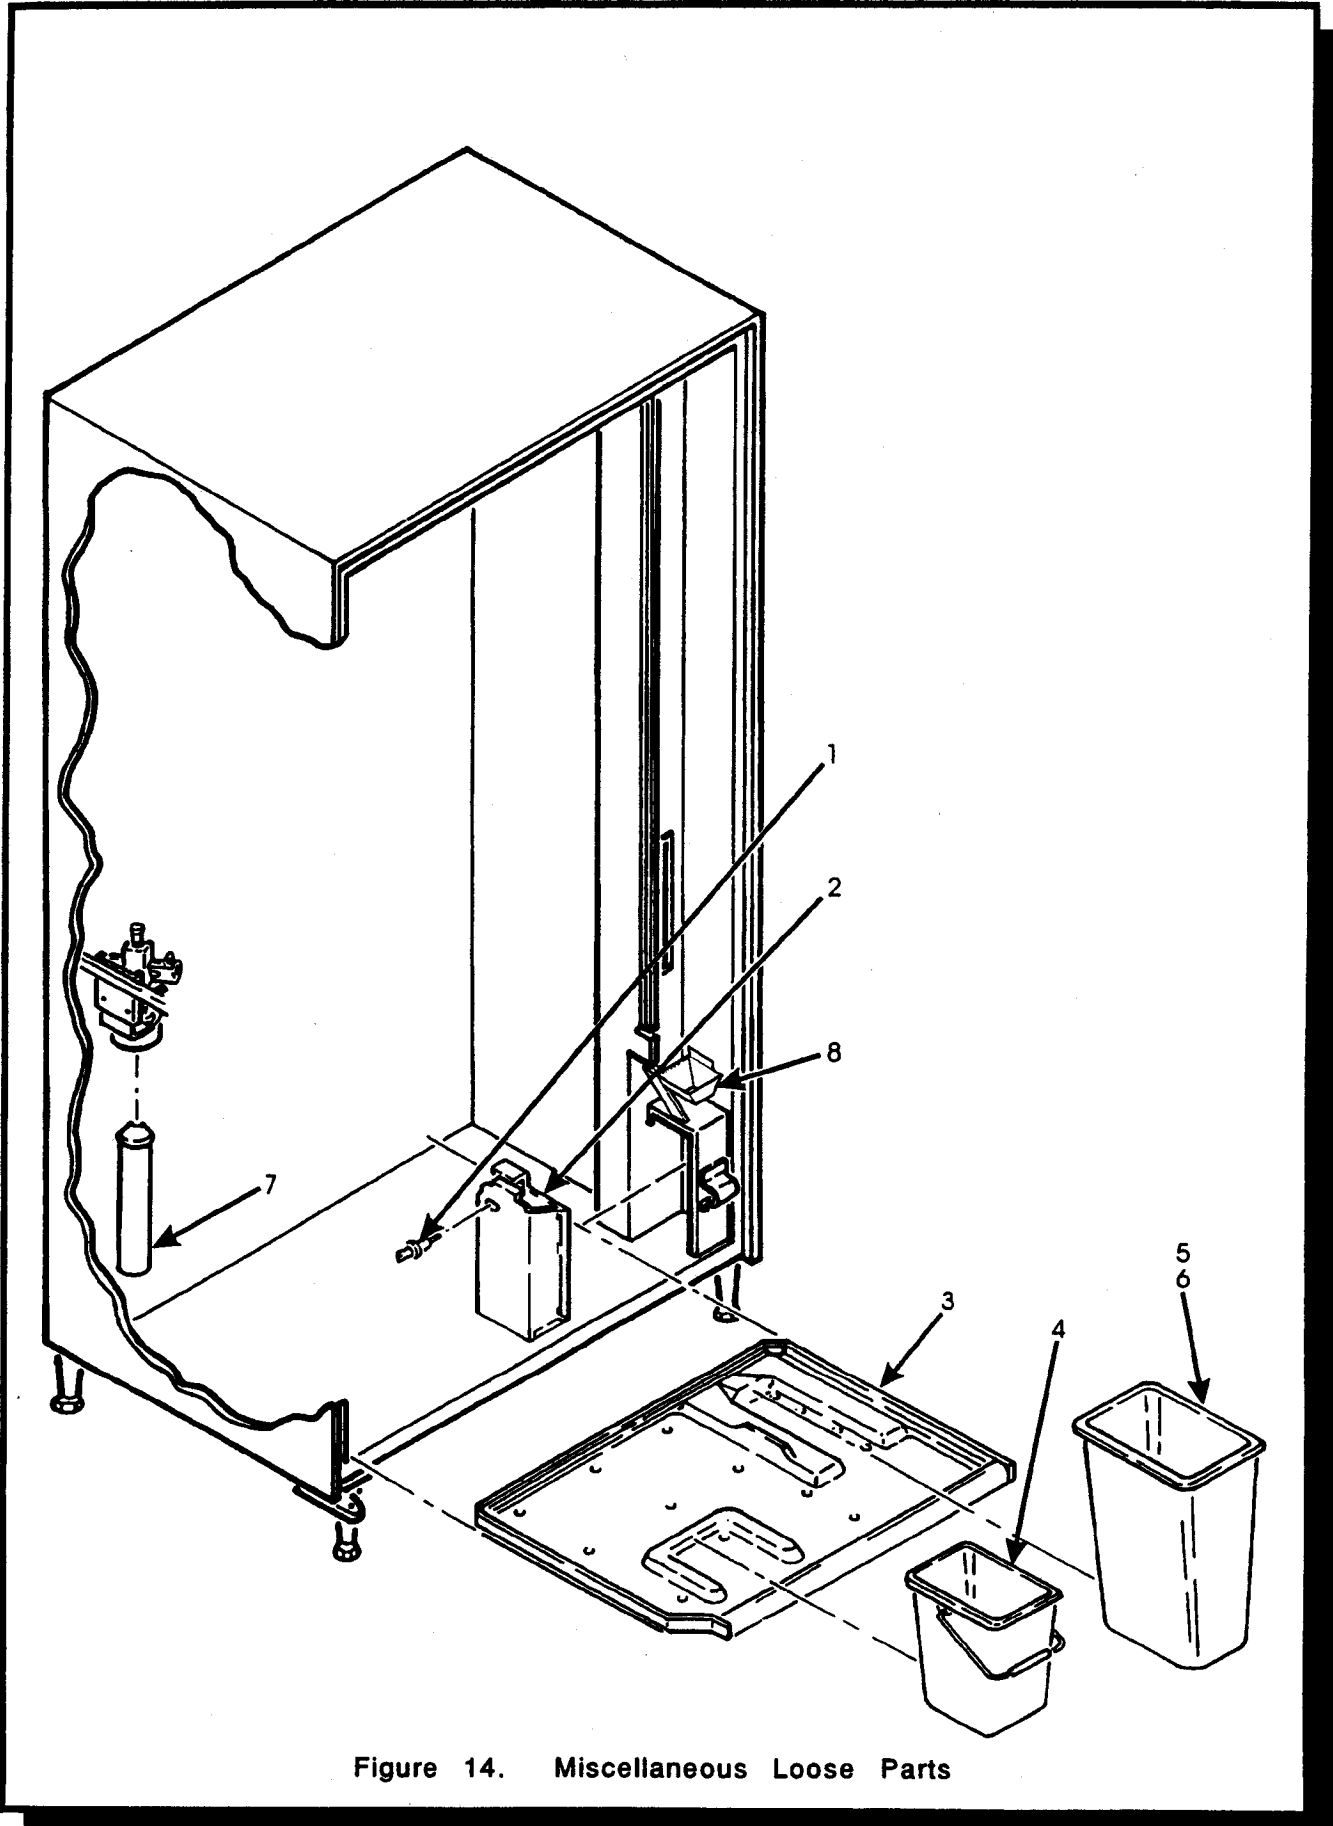

Figure 13. Leg, Leveler, and Leg and Hinge Assemblies

Hot Drink Center Parts Manual

TABLE 13. LEG, LEVELER, AND LEG AND HINGE ASSEMBLIES

INDEX	PART NUMBER	DESCRIPTION	QTY.
1	6231034	PLUG - HOLE	2
2	1172021	NUT - 1/4-20 WHIZ-LOCK	2
3	6231163	LEG, HINGE, AND LEVELER ASSEMBLY (INCLUDES INDEX NUMBERS 4 THROUGH 6)	1
4	6231157	LEG AND HINGE ASSEMBLY	1
5	1471283	"O" RING - .49 ID X .10 DIA	1
6	1471098	LEVELER - CABINET	1
7	1211112	TRAY BOLT	2
8	6231203	PLATE - HINGE LEG BOLT	1
9	1451093	5/16 - 18 X 1.00 HW TAPTITE	14
10	1471237	LEG AND LEVELER ASSEMBLY - CABINET (INCLUDES INDEX NUMBERS 11 THROUGH 13)	3
11	1471098	LEVELER - CABINET	1
12	1471283	"O" RING - .49 ID X .10 DIA	1
13	1471236	LEG ASSEMBLY - CABINET	1