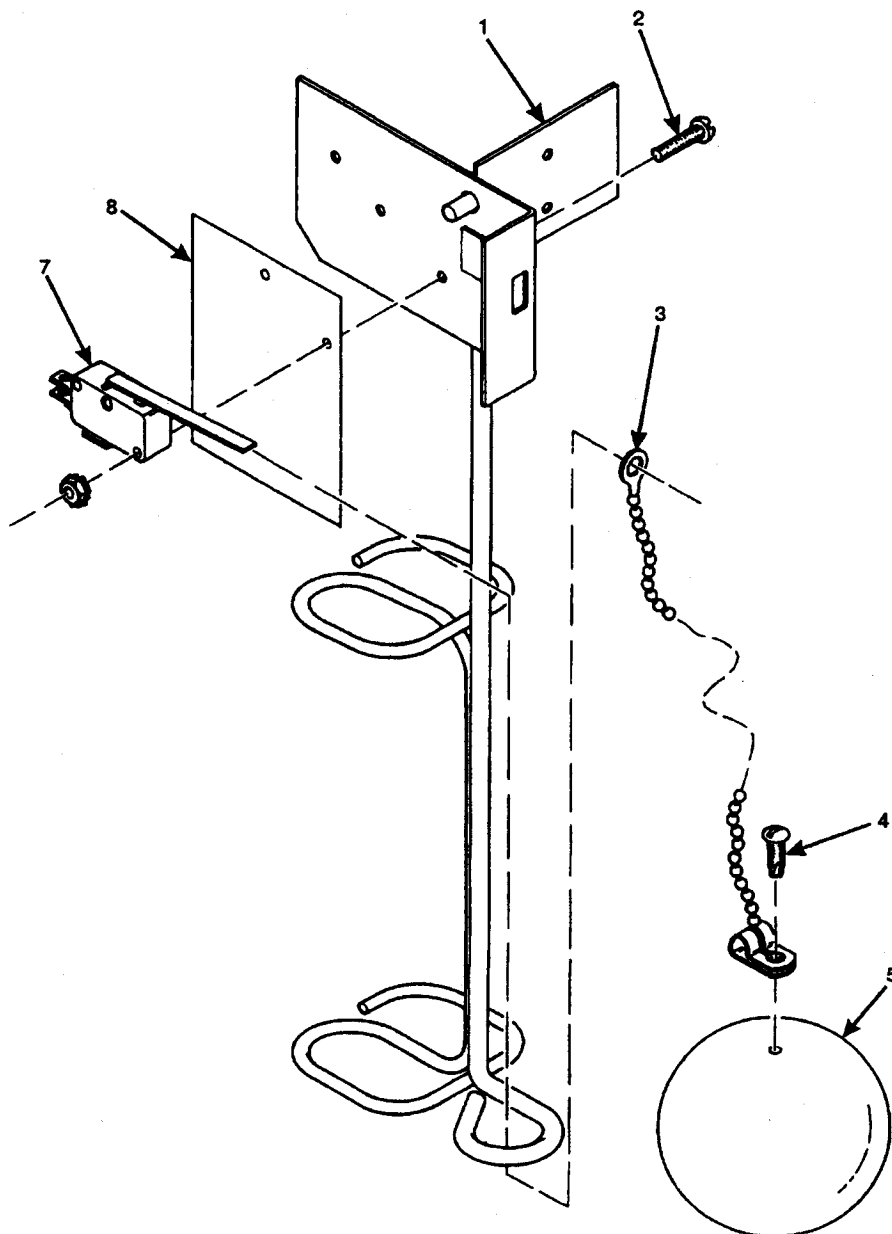

Hot Drink Center Parts Manual

INDEX	PART NUMBER	DESCRIPTION	QTY.
-	6231223	OVERFLOW SWITCH ASSEMBLY	REF
1	6231507	BRACKET ASSEMBLY - OVERFLOW SWITCH	1
2	1217160	SCREW, 4-40 X 5/8 RHS	2
3	6151131	CHAIN - OVERFLOW SWITCH	1
4	4047054	SCREW, #8-18 X 1/2 RHS T/C	2
5	3116127	FLOAT - OVERFLOW SWITCH	1
6	1217159	NUT, 4-40 KEPS W/EXT L/WASHER	2
7	2304108	SWITCH LEVER V3L-131-D8	1
8	3121150	INSULATION - OVERFLOW SWITCH	1

Figure 16-2. Overflow Switch Assembly