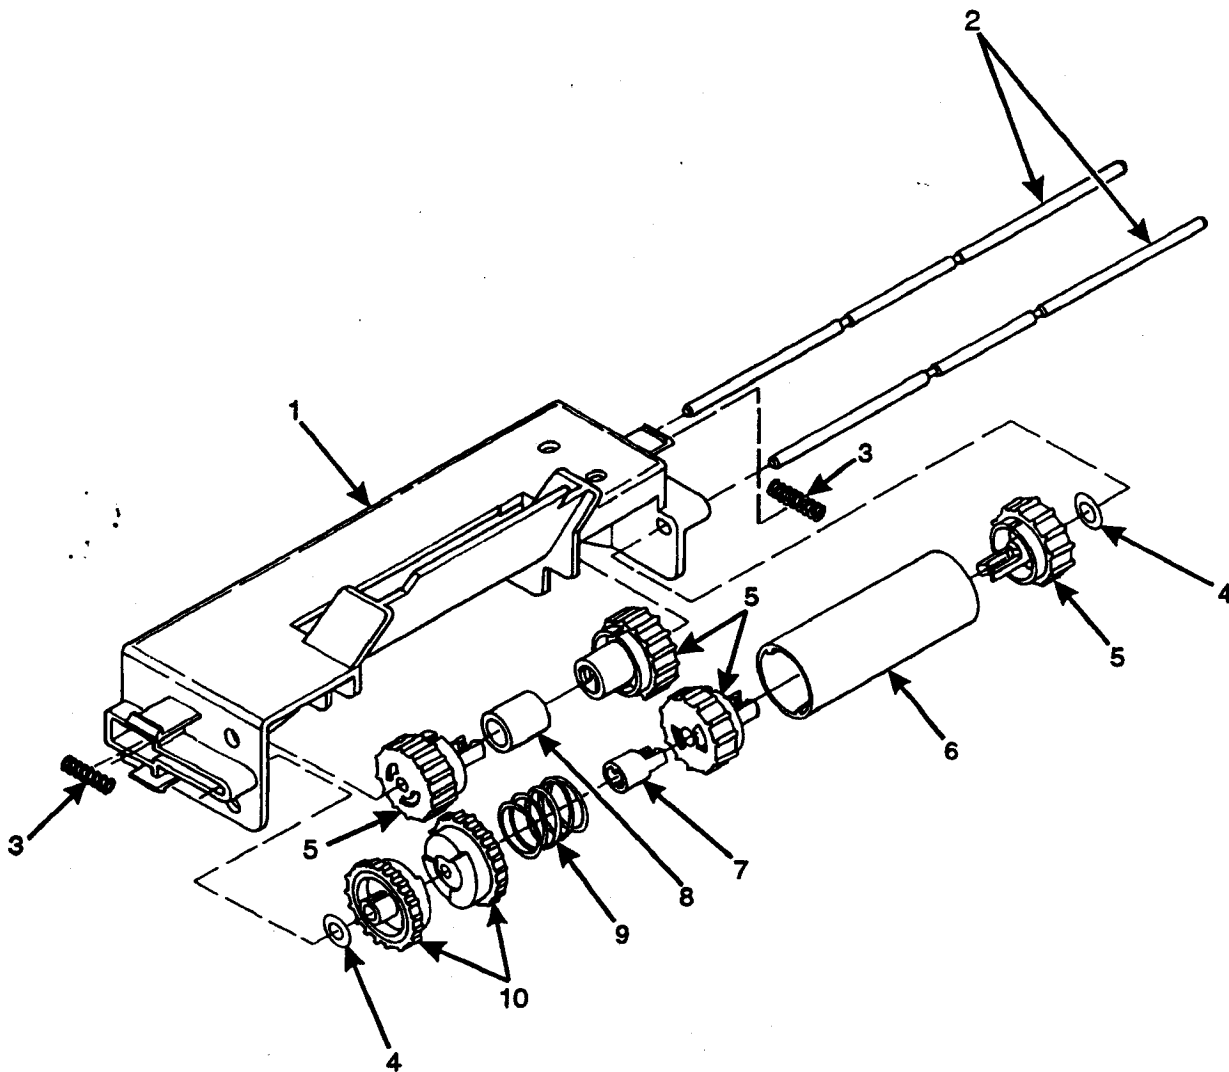

TABLE 17-6. PAPER MECHANISM ASSEMBLY - DUAL BREWER

Hot Drink Center Parts Manual

INDEX	PART NUMBER	DESCRIPTION	QTY.
-	6234600	PAPER MECHANISM ASSEMBLY - SINGLE BREWER	REF.
1	6234626	PAPER MECH. HOUSING	1
2	6234612	SHAFT - PAPER MECH.	2
3	6234614	COMPRESSION SPRING - PAPER MECH SHAFT	2
4	6234628	WASHER-PAPER MECH.	2
5	6234620	ROLLER END CAP - PAPER MECH	4
6	6234619	PAPER ROLLER EXTRUSION	1
7	6234603	ROLLER DRIVE - PAPER MECH	1
8	6234634	TUBE-6108098 - .50 LG.	2
9	6234615	SPRING - PAPER MECH RATCHET	1
10	6234607	RATCHET - PAPER MECH.	2

Figure 17-5. Paper Mechanism Assembly - Single Brewer