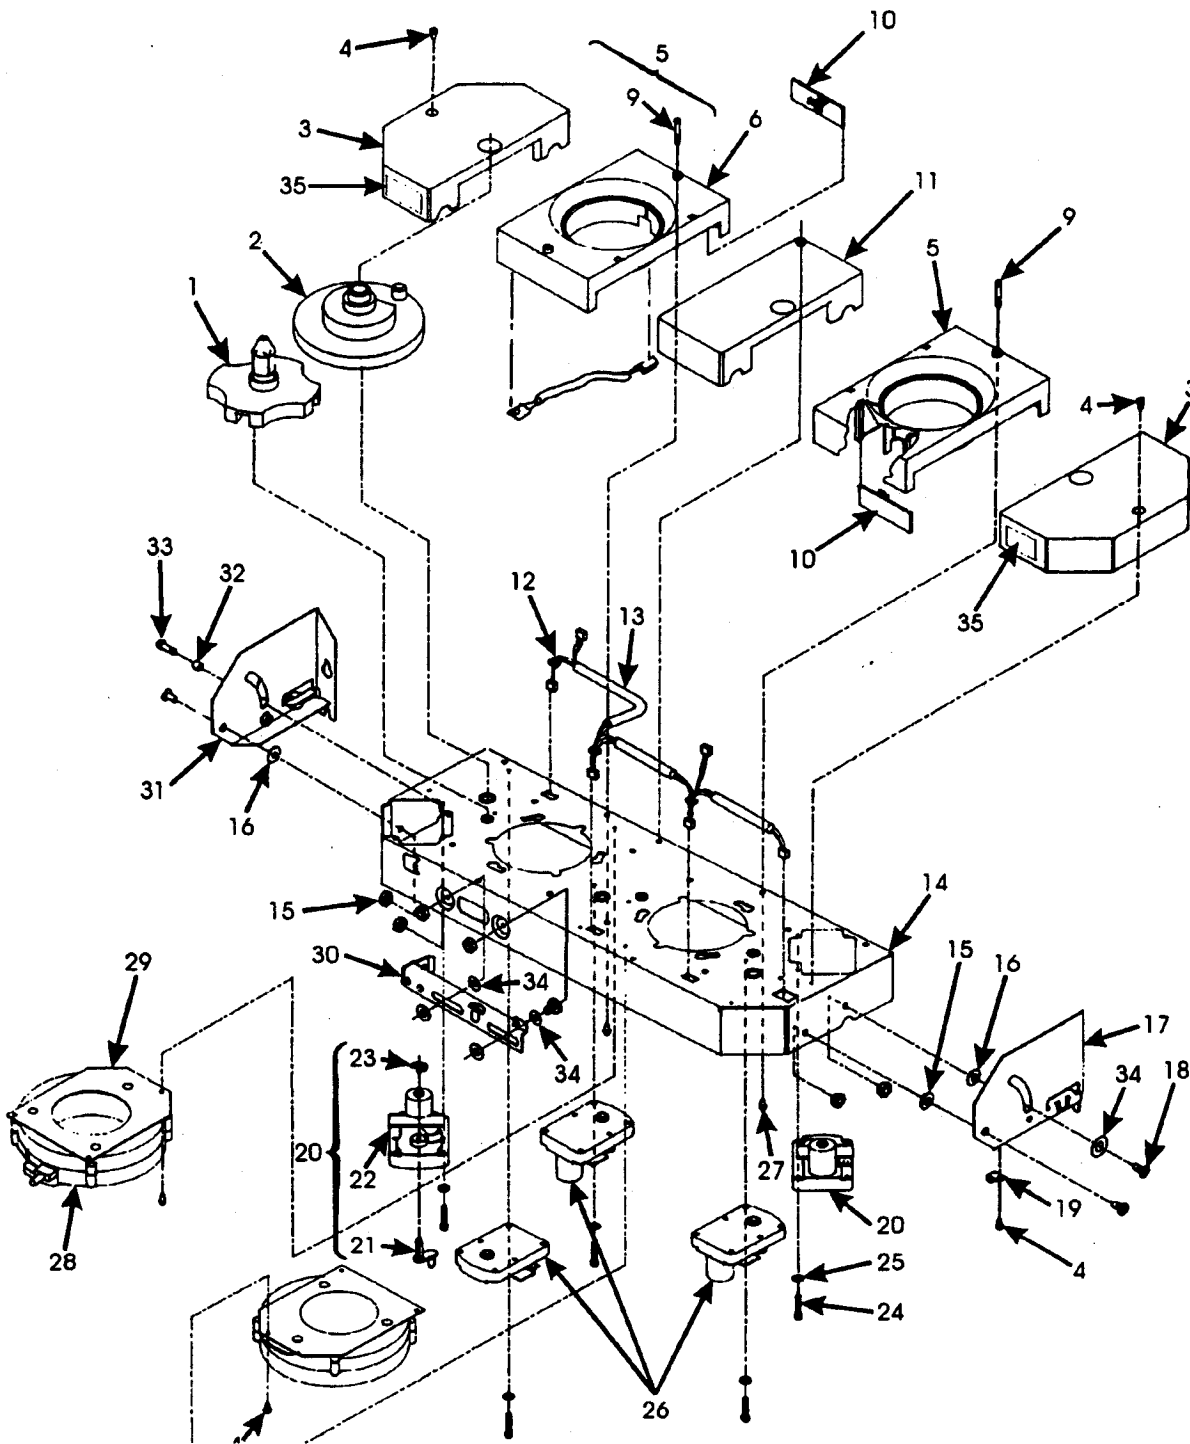

Hot Drink Center Parts Manual

Figure 7-3. Mechanism Assembly

Hot Drink Center Parts Manual

TABLE 7-3. MECHANISM ASSEMBLY

INDEX	PART NUMBER	DESCRIPTION	QTY.
-	6233101	MECHANISM ASSEMBLY - 11 COLUMN	REF
1	6233014	INDEX PLATE - GENEVA	3
2	6233013	DRIVER - GENEVA	3
3	6233010	COVER - END	2
4	1451097	SCREW - #8-32 X .31 HEX HD T.F. - BLACK	9
5	6233104	COVER AND LED ASSEMBLY (INCLUDES INDEX NUMBERS 6 THROUGH 8)	2
6	6233012	COVER - CENTER	1
7	6233106	HARNESS - CUP DETECT/LED JUMPER	1
8	6233107	PCB ASSEMBLY - LED - CUP SENSOR	1
9	6233077	BOLT - #1/4 X 20 X 2.38 HHS	2
10	6233105	PCB ASSEMBLY - DETECTOR - CUP SENSOR	2
11	6233082	COVER - CENTER - MOTOR	1
12	6233072	GROMMET - STRAIN RELIEF	3
13	6239048	HARNESS - CUP MECHANISM	1
14	6233016	BASE PLATE - 11 COLUMN	1
15	4041241	NUT - 1/4 20 SELF LOCKING	8
16	6233028	BUSHING	7
17	6233039	BRACKET - MECHANISM MOUNTING - LEFT	1
18	6233021	SCREW-1/4 X 20 X .5 HEX HD	7
19	1452139	RETAINER - HARNESS	1
20	6233056	MOTOR AND CRANK ARM ASSEMBLY (INCLUDES INDEX NUMBERS 21 THROUGH 23)	2
21	6233058	CRANK ARM AND ROLLER ASSEMBLY	1
22	1477112	MOTOR AND PCB ASSEMBLY	1
23	9900113	RETAINING RING - E TYPE .21	1
24	1457027	8-32 X .81 HHSI TAPTITE	15
25	9900034	WASHER - STEEL 3/8 X .170 X .032	15
26	1477112	MOTOR AND PCB ASSEMBLY	3
27	6233065	SCREW - #8-16 X .38 PLASTIC HHS	8
28	3143005	CUP RING ASSEMBLY (SEE FIGURE 7-4 FOR DETAILS)	2
29	6233001	PLATE - CUP RING MOUNTING	2
30	6233031	ACTUATOR ASSEMBLY - CUP RING (SEE FIGURE 7-5 FOR DETAILS)	2
-	4733035	SPRING - CUP RELEASE ARM (NOT SHOWN)	2
31	6233057	MOUNTING BRACKET ASSEMBLY - RIGHT (SEE FIGURE 7-6 FOR DETAILS)	1
32	6233062	SPACER - .260 ID X .34OD X .312	1
33	1141054	1/4 - 20 X 3/4 HEX HEAD BOLT ZIP	1