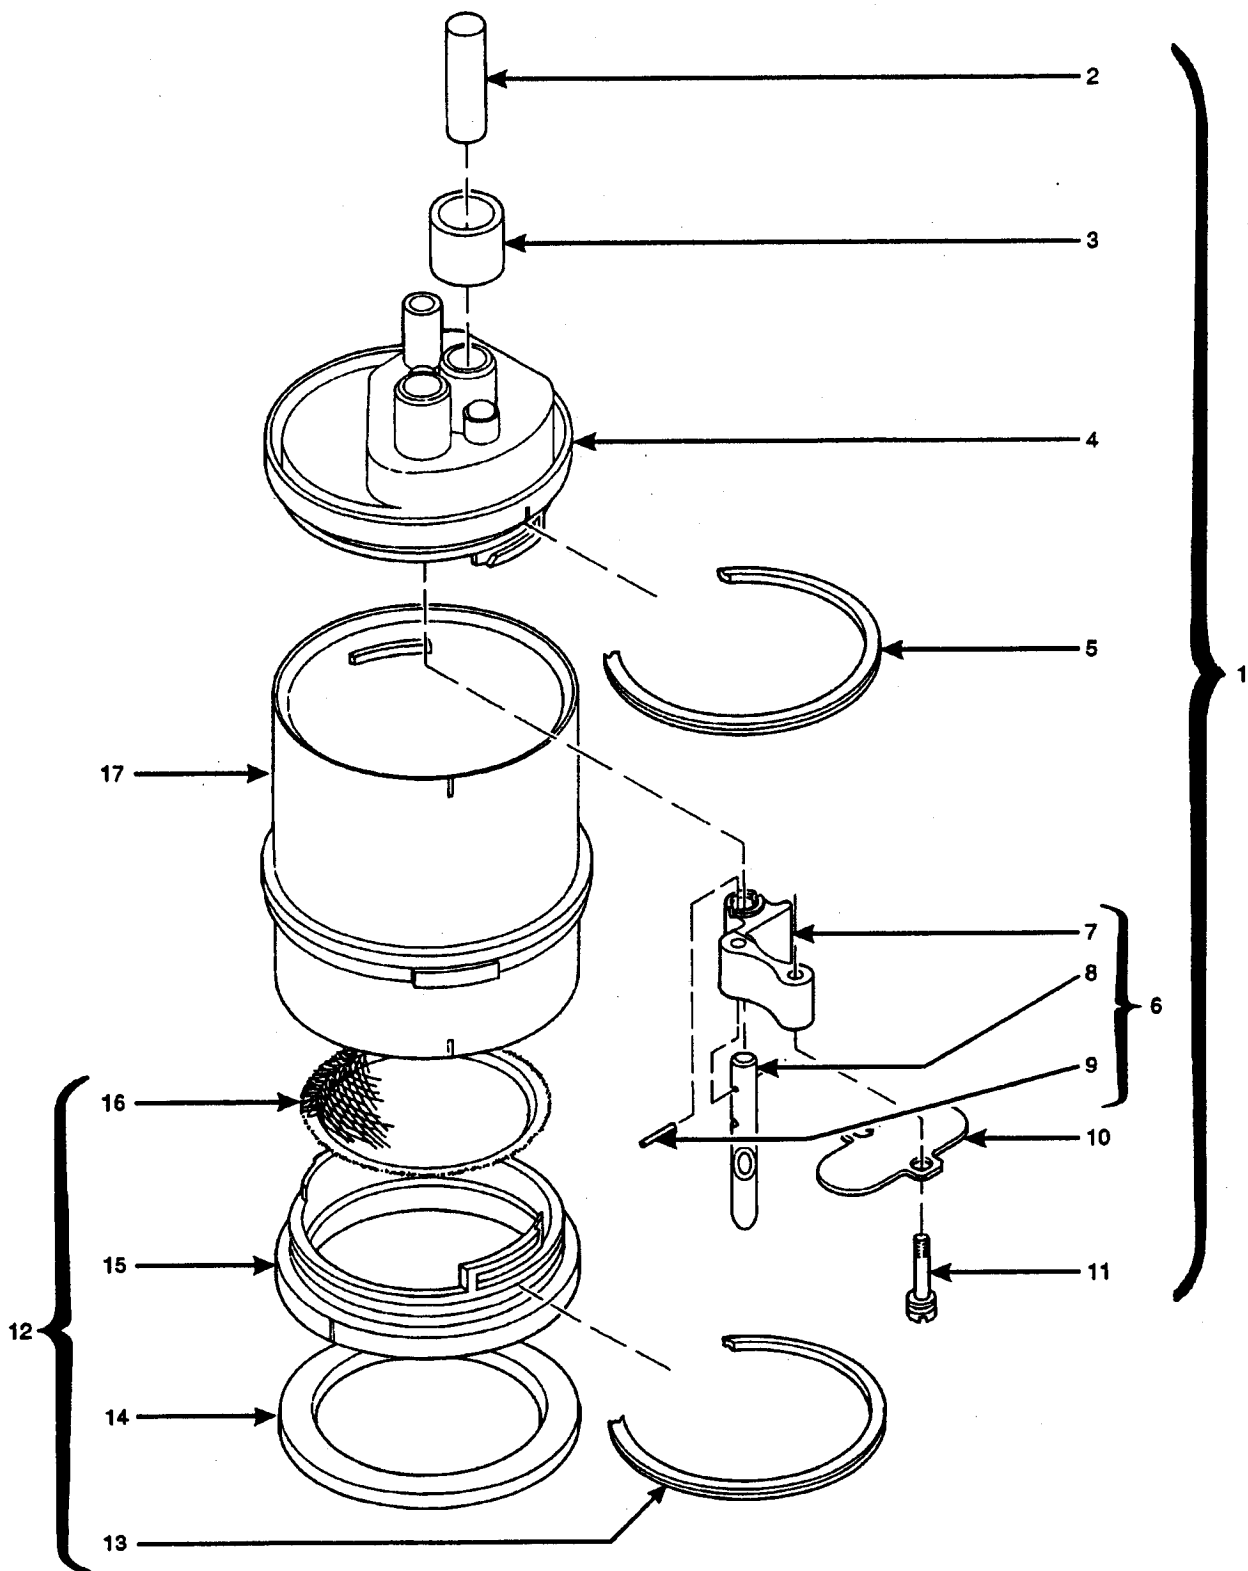

Hot Drink Center Parts Manual

Figure 17-2. Barrel Assembly - Dual Brewer

Hot Drink Center Parts Manual

TABLE 17-2. BARREL ASSEMBLY - DUAL BREWER

INDEX	PART NUMBER	DESCRIPTION	QTY.
-	6234300	BARREL ASSEMBLY - DUAL BREWER	REF
1	6234306	MANIFOLD ASSEMBLY - HOSE-BREW BARREL (INCLUDES INDEX NUMBERS 2 THROUGH 11)	1
2	6134192	PLUG BREWER MANIFOLD	1
3	6234207	TUBE - .375 ID X.562 OD X.75 L	1
4	6134178	MANIFOLD & INSERT ASSEMBLY - BREWER	1
5	6104193	QUAD RING SEAL	1
6	6234307	DEFLECTOR ASSEMBLY - MANIFOLD (INCLUDES INDEX NUMBERS 7 THROUGH 9)	1
7	6204229	DEFLECTOR - MANIFOLD	1
8	6234304	TUBE - AIR JET	1
9	6106107	ROLL PIN	1
10	6134155	VALVE - MANIFOLD - BREWER BARREL	1
11	6134173	SHOULDER SCREW	2
12	6234305	LOWER INSERT ASSEMBLY - BREWER BARREL (INCLUDES INDEX NUMBERS 13 THROUGH 16)	1
13	6104193	QUAD RING SEAL	1
14	6234375	SEAL - BREWER	1
15	6104181	LOWER INSERT BREWER BARREL	1
16	6234302	SCREEN - BREWER BARREL	1
17	6104184	BREWER BARREL	1