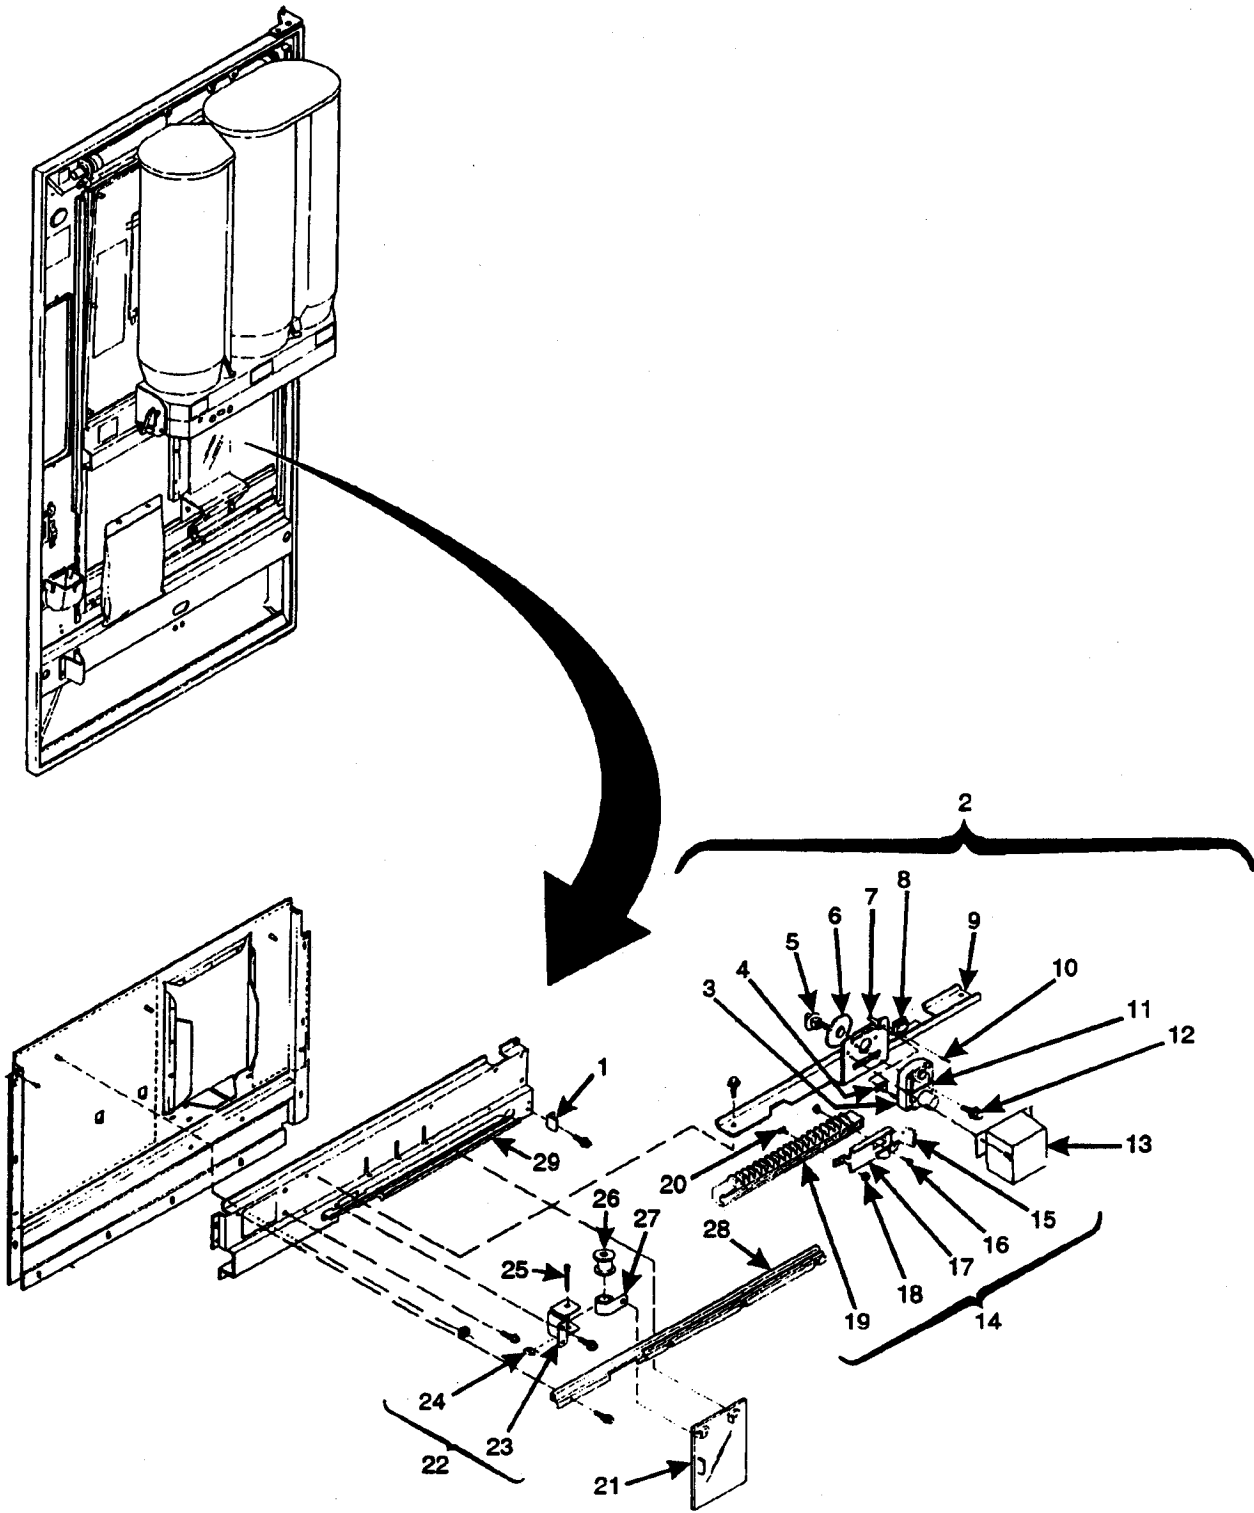

Figure 7-6. Mounting Bracket Assembly - Right

Hot Drink Center Parts Manual

Figure 8. Automatic Delivery Door

Hot Drink Center Parts Manual

TABLE 8. AUTOMATIC DELIVERY DOOR

INDEX	PART NUMBER	DESCRIPTION	QTY.
-	6230805	AUTOMATIC DELIVERY DOOR	REF.
-	6239026	HARNESS - AUTO DOOR (NOT SHOWN. SEE FIGURE 2 FOR DETAILS)	1
-	1452139	RETAINER - HARNESS	4
1	6232096	STOP - DOOR VEND	1
2	6232090	MOTOR AND BRACKET ASSEMBLY - VEND DOOR (INCLUDES INDEX NUMBERS 3 THROUGH 12)	1
3	9900157	SCREW, #8-32 X 7/32 HWHD TY23	3
4	2342315	CLIP - WIRE HARNESS	1
5	1477113	COUPLING - SPIRAL	1
6	1477020	GEAR - TRAY	1
7	1217159	4-40 KEPS W/EXT L/WAS	2
8	5220108	SWITCH	1
9	6232079	BRACKET - MOTOR	1
10	1217160	4-40 X 5/8 RHS M SCREW	2
11	1477112	MOTOR AND PCB ASSEMBLY	1
12	1457027	8-32 X .81 HHSI TAPTITE	2
13	6232263	COVER - MOTOR - VEND DOOR	1
14	6232120	RACK ASSEMBLY - VEND DOOR - AUTO (INCLUDES INDEX NUMBERS 15 THROUGH 20)	1
15	3108141	SPRING COVER AIR GAP	1
16	9900020	SCREW, #8-32 X 1/2 RHS MACH	1
17	6232160	PLATE ASSEMBLY - RACK	1
18	9900081	NUT, #8-32 KEPS ZINC PLATE	2
19	6234106	RACK - BREWER	1
20	2222031	TEE BOLT - TRIM	1
21	6232065	DOOR - VEND	1
22	6232118	HOUSING AND SPRING ASSEMBLY - VEND DOOR (INCLUDES INDEX NUMBERS 23 THROUGH 27)	1
23	6232089	HOUSING - SPRING	1
24	9900425	RETAINING RING - REINF. E TYPE	1
25	6232085	SHAFT - SPOOL	1
26	6232084	SPOOL - SPRING	1
27	6232091	SPRING - VEND DOOR	1
28	6232047	MOUNT ASSEMBLY - LOWER	1
29	6232100	BRACE AND TRACK ASSEMBLY	1