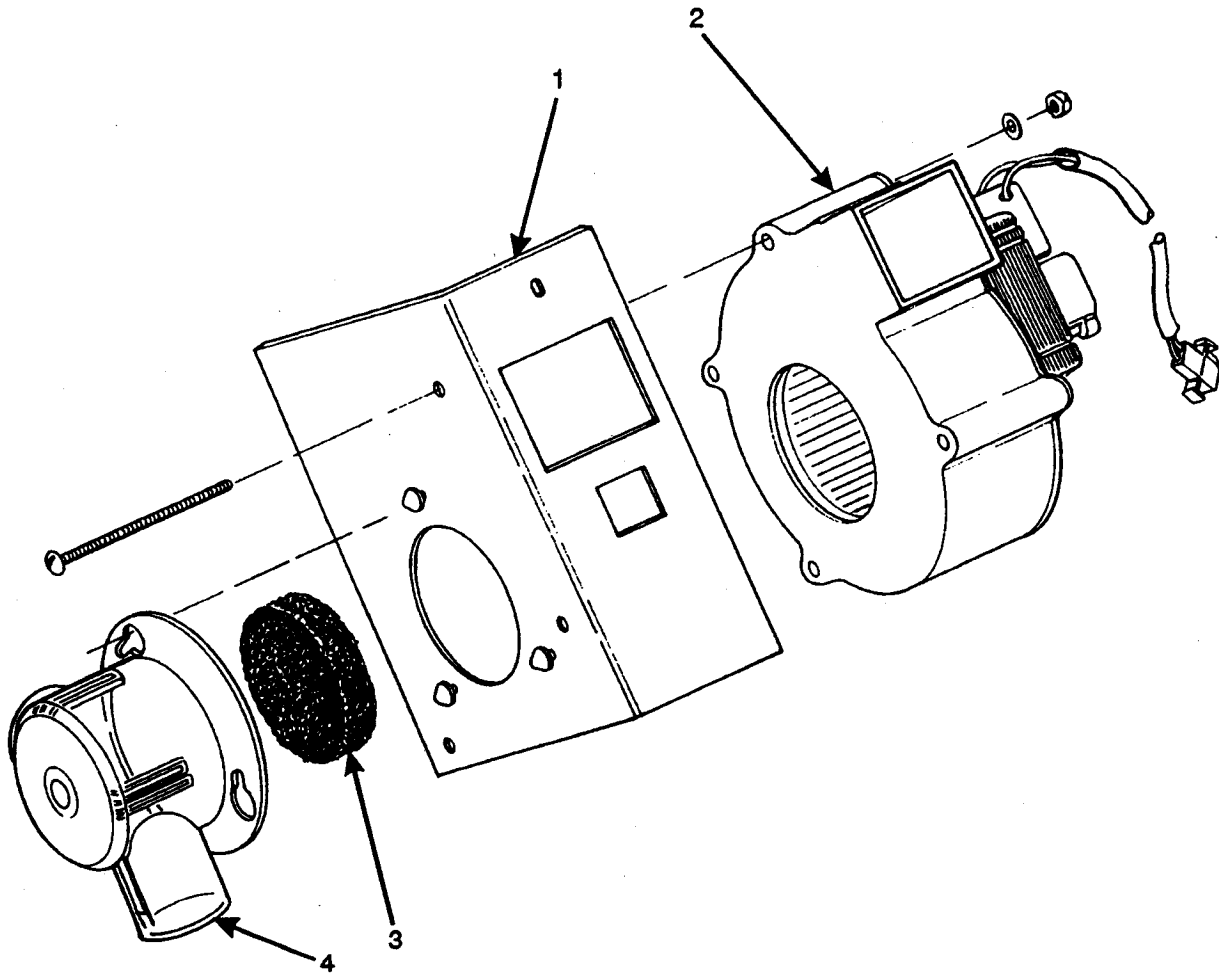

Hot Drink Center Parts Manual

Figure 20-1. Vent Shelf Assemblies

Hot Drink Center Parts Manual

TABLE 20-1. VENT SHELF ASSEMBLIES

INDEX	PART NUMBER	DESCRIPTION	QTY.
1	6237302	PLUG - CENTER PULL - 1.07	-
2	6237470	VENT - SHELF - DUAL F.B. W/6TH PRODUCT	-
3	6237303	PLUG - CENTER PULL - .56 (USE WHEN 6TH PRODUCT IS NOT PRESENT)	OPT
4	6237455	VENT - EXTENSION - SHORT (USE WITH DUAL CONDIMENT)	OPT
5	6237301	PLUG - CENTER PULL - .93 (USE WHEN DUAL CONDIMENT IS NOT PRESENT)	OPT
6	6237336	VENT - EXTENSION - SUGAR/LIGHTENER	-
7	6237460	VENT - SHELF - SINGLE F.B. W/6TH PRODUCT	-
8	6237333	VENT - SHELF - F.D. - 6TH PRODUCT	-