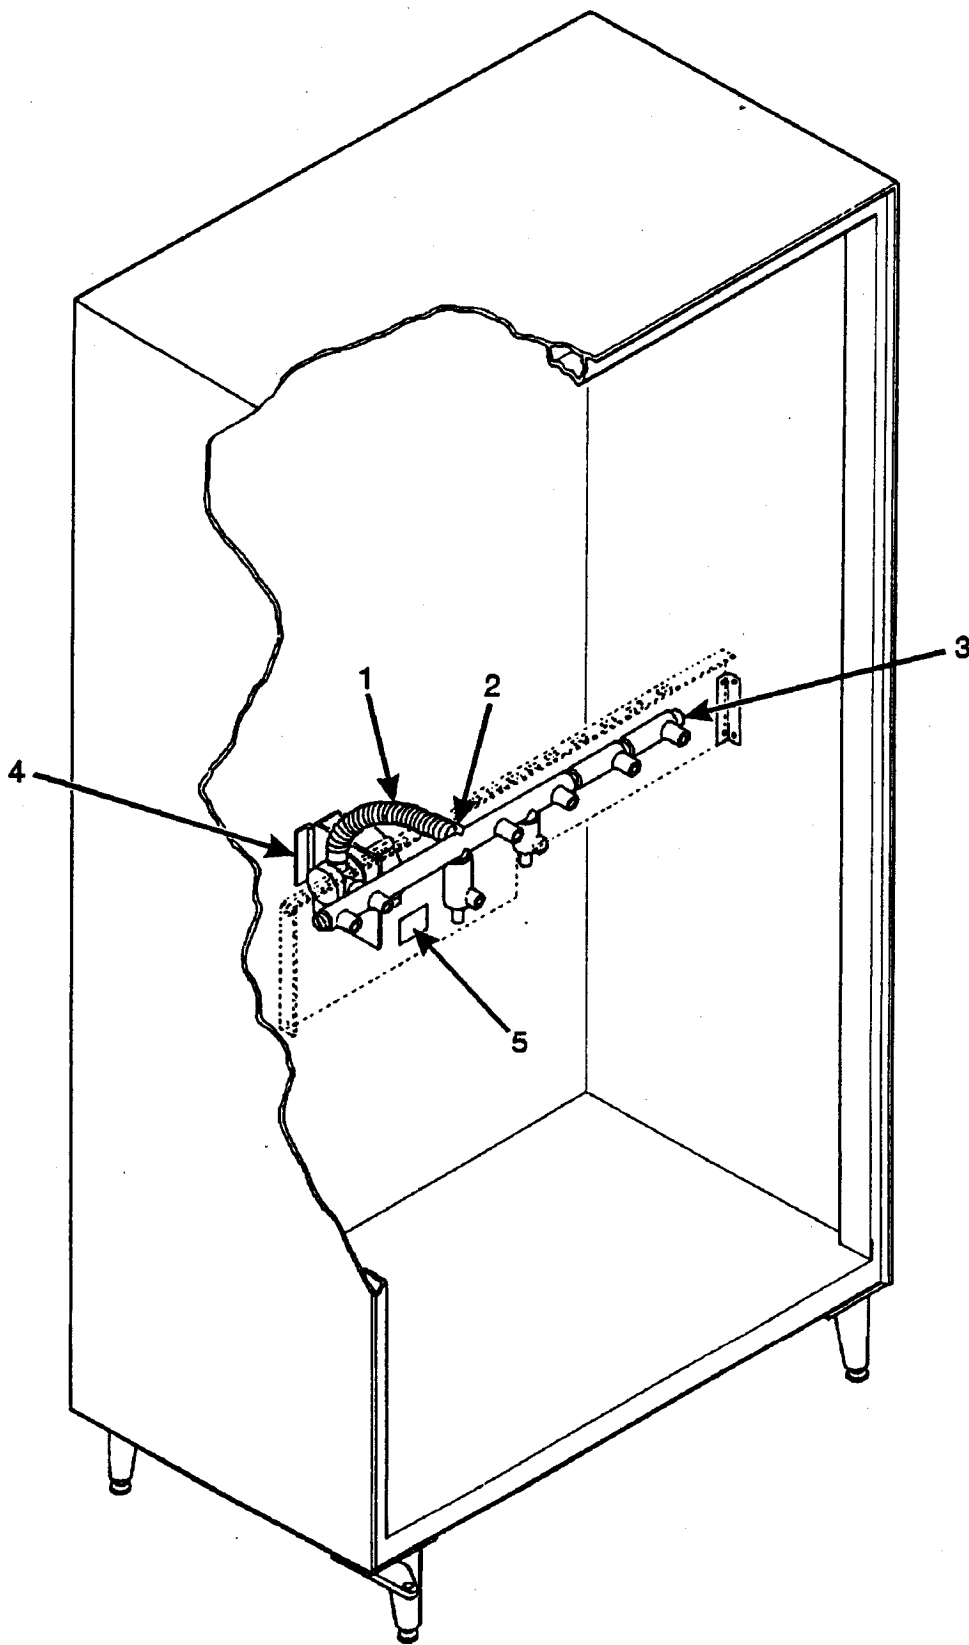

Hot Drink Center Parts Manual

Figure 19. Brewer Drive Assembly

Hot Drink Center Parts Manual

TABLE 19. BREWER DRIVE ASSEMBLY

INDEX	PART NUMBER	DESCRIPTION	QTY.
1		MOUNTING HARDWARE	
2	6234005	BREWER DRIVE ASSEMBLY (INCLUDES INDEX NUMBERS 3 THROUGH 9)	1
3	6234510	PANEL MOUNTING - BREWER	1
4	6234294	MOUNTING BRACKET - BREWER	2
5	1451097	SCREW - #8-32 X .31 HEX HD T.F. - BLACK BRACKET)	4
6	6234310	DRIVE CONNECTION - BREWER	1
7	6234303	RETAINING RING - .375 DIA.	1
8	1451097	SCREW - #8-32 X .31 HEX HD T.F. - BLACK	6
9	6234511	SWITCH/MOTOR ASSEMBLY (INCLUDES INDEX NUMBERS 10 THROUGH 19)	1
10	4302316	FASTENER - TWIN TYPE (1 EACH SWITCH)	3
11	6234279	SWITCH - BREWER	3
12	1217160	SCREW, #4-40 X 5/8 RHS (2 EACH SWITCH)	6
13	6239016	HARNESS - SWITCH - BREWER	1
14	9985887	BUSHING - STRAIN RELIEF	1
15	6234512	MOTOR - BREWER	1
16	3157060	SCREW, #8-32 X .31 HEX HD - T/F - W/LOCKING SERRATIONS	1
17	6234513	HOUSING - SWITCHES AND BREWER MOTOR	1
18	4245186	SCREW, #8-32 X 1/4 PHS - T/F	4
19	6234515	SWITCH - ACTUATOR	1