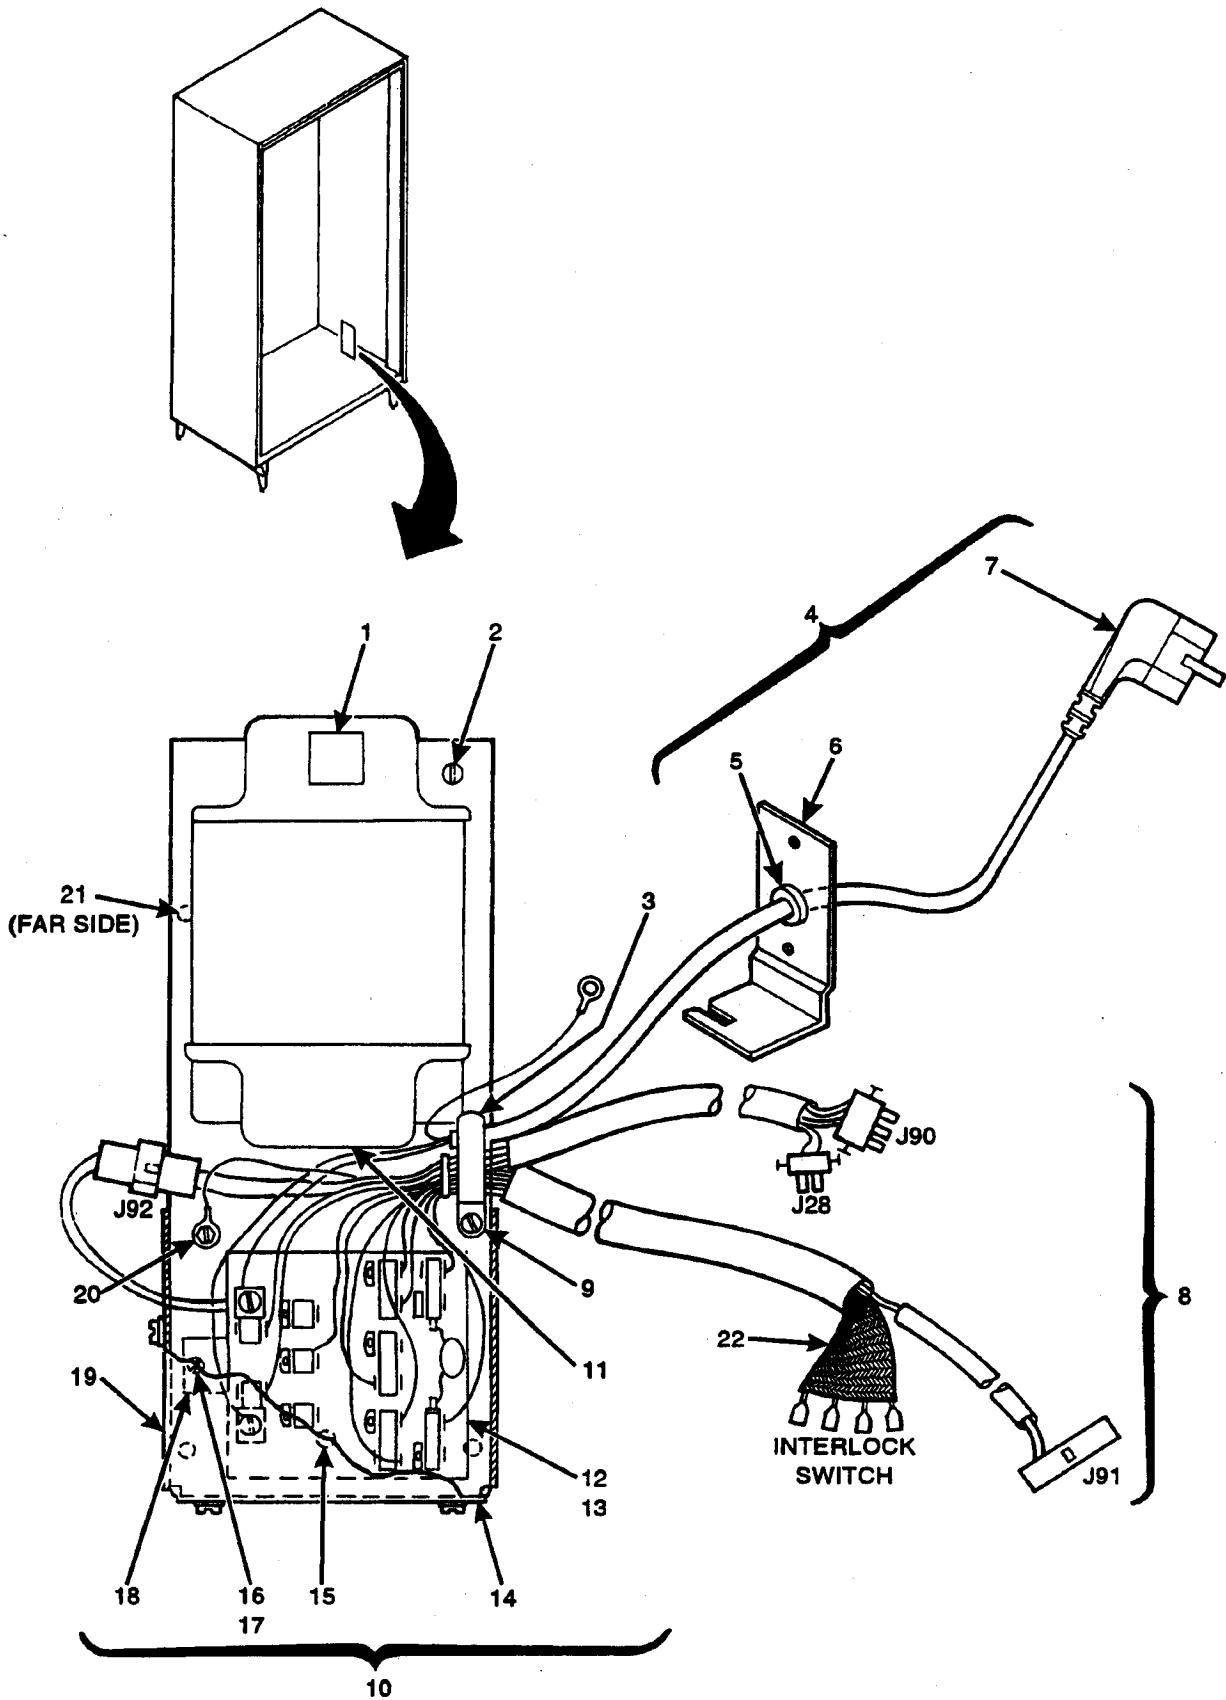

Hot Drink Center Parts Manual

Figure 37-C. Power Assembly - 500VA - Isolation - (FR./GER./SP.)

Hot Drink Center Parts Manual

TABLE 37-C. POWER ASSEMBLY - 500VA - ISOLATION - (FR./GER./SP.)

INDEX	PART NUMBER	DESCRIPTION	QTY.
-	6231308	PWR ASSY - 500VA - ISLN (FR./GER.)	1
	6231304	POWER ASSY-500VA-ISLN (SP.)	
1	6231196	LABEL - POWER MOD. (FR./GER.)	1
	6231228	LABEL-POWER PANEL (SP.)	
2	1141043	10-32 X 1/2 ACORN	4
3	1411142	WIRE CLAMP - .750	1
4	6231173	POWER CORD ASSEMBLY - FOREIGN (INCLUDES INDEX NUMBERS 5 THROUGH 7)	1
5	4041073	BUSHING #SR-6P-3	1
6	6231172	PLATE - CORD MTG - FOREIGN	1
7	6231312	POWER CORD - W/CORD CAP	1
8	6239001	HARN - PWR SUP & INTERLOCK	1
9	1451097	SCREW, #8-32 X .31 HEX HD TF - BLACK	5
10	6231309	POWER MOD - ISLN, XFMR - FR/GER (INCLUDES INDEX NUMBERS 11 THROUGH 18)	1
11	9989031	TRANSFORMER ASSEMBLY - ISOLATION - 500VA	1
12	9989436	TERMINAL BOARD	1
13	1051021	BRACKET - MTG - TERMINAL	1
14	6231123	MTG BASE - POWER MOD - MEXICO	1
15	9900020	SCREW, #8-32 X 1/2 RHS MACH.	2
16	1451097	SCREW, #8-32 X .31	2
17	9900081	NUT, #8-32 KEPS ZINC PLATE	2
18	9989028	TRANSFORMER ASSEMBLY - 240V-24V	1
19	1051117	COVER - POWER MODULE	1
20	3157060	SCREW, #8-32 X .31 HEX W/HD	1
21	1141043	10-32 X 1/2 ACORN	4