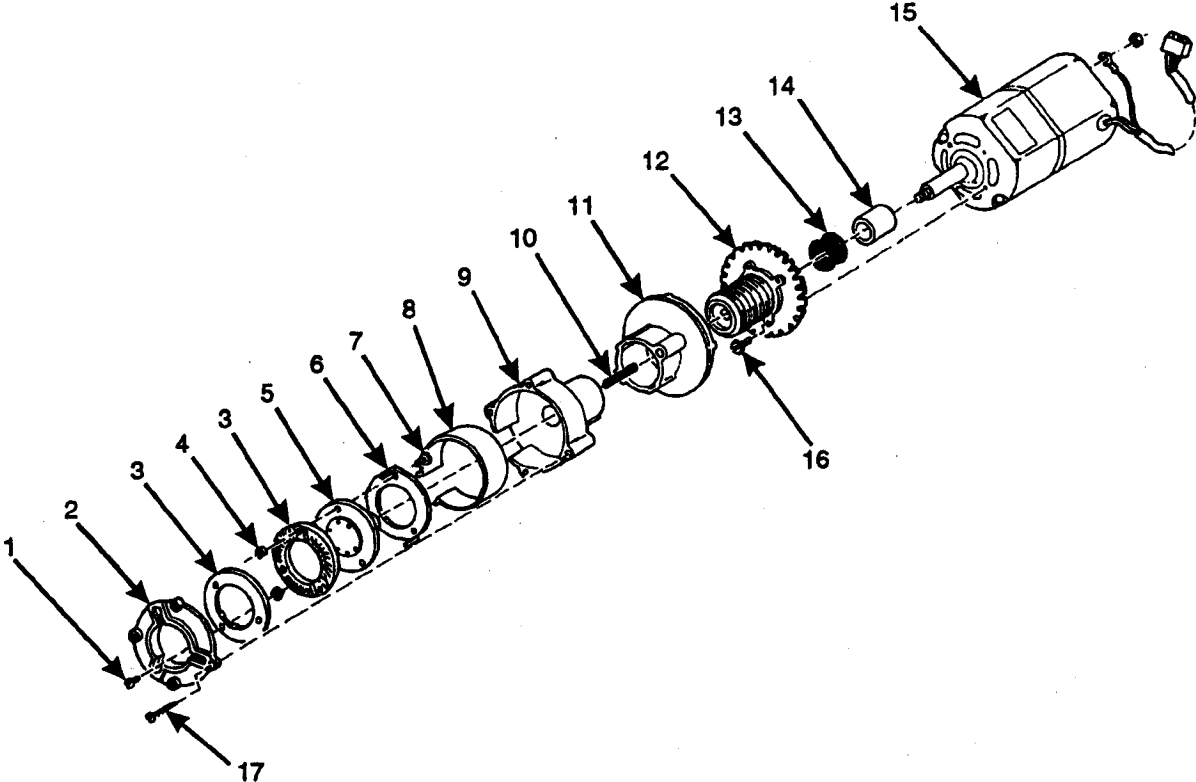

Hot Drink Center Parts Manual

Figure 26. Grinder and Bracket Assembly - Bean

Hot Drink Center Parts Manual

TABLE 26. GRINDER AND BRACKET ASSEMBLY - BEAN

INDEX	PART NUMBER	DESCRIPTION	QTY.
-	6237378	GRINDER & BRACKET ASSY-BEAN <i># 187.15</i>	REF.
1	6231191	LABEL - CAUTION SHARP BLADES - AUS./N.Z./U.K./U.S.	1
	6231193	LABEL - CAUTION SHARP BLADES - GER.	
	6232276	LABEL - CAUTION SHARP BLADES - ARG./MEX./SP.	
	6231205	LABEL - CAUTION SHARP BLADES - FR.	
2	6237202	GRINDER ASSEMBLY - BEAN (SEE FIGURE 26-1 FOR DETAILS)	1
3	6237206	BRACKET ASSEMBLY - GRINDER MOTOR	1
4	9900138	SCREW, #8-32 X 1/4 PHS, W/LOCKWASHER	2
5	3152081	COVER SCREW TIP	1
6	6237213	GROMMET - 3/16	1
-	6237016	EYELET-FLAT FLANGE-.155 DIA. (NOT SHOWN)	2
7	6237377	BRACKET ASSEMBLY - GRINDER	1
8	6224010	PLUG - BUMPER	1
9	7101028	HEYCO - RIGHT ANGLE	1
10	9900418	RETAINING RING REINF E TYPE - .187	2
11	6237221	SHAFT - GRINDER BRACKET	1
12	6237291	BRACKET ASSEMBLY - GRINDER SHELF	1
13	6237214	SCREW, #4-40 X 1.50 PHS, W/LW	2
14	6237030	GROMMET - 5/32	2
15	6237252	CHUTE - GRINDER	1
16	6237270	LABEL - GRIND SETTING - U.S./FR./GER./U.K.	1
	6232284	LABEL - GRIND SETTING - ARG./SP.	
-	6237381	COVER-GRINDER SHAFT (NOT SHOWN)	1