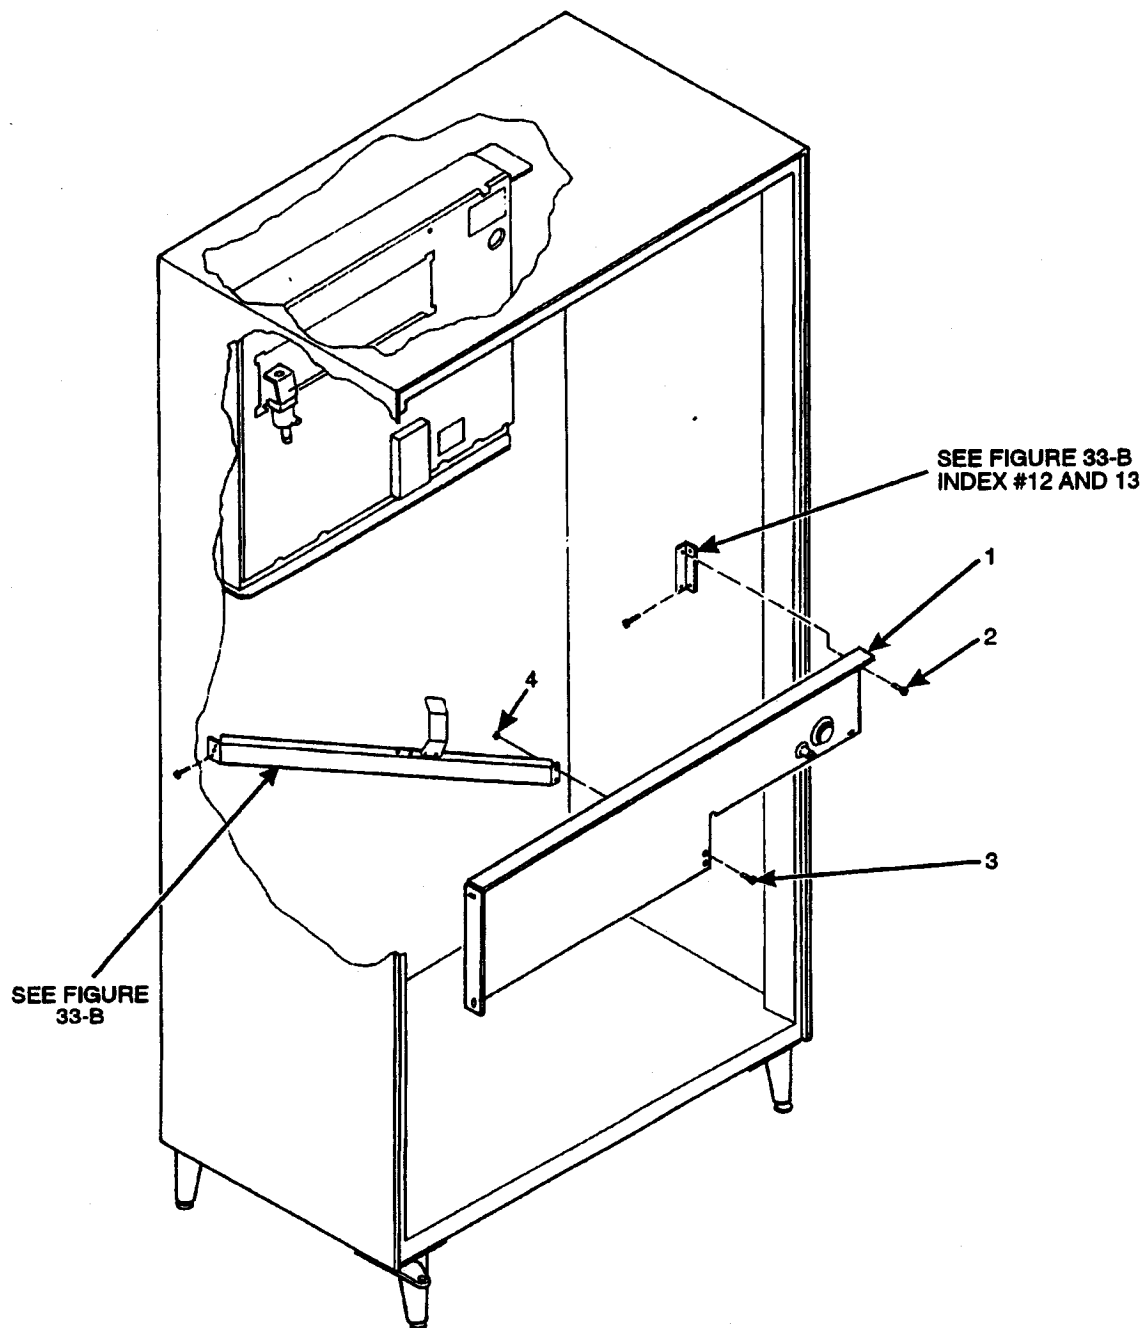

Hot Drink Center Parts Manual

TABLE 27. CANISTER SUPPORT CHANNEL ASSEMBLY AND MIXING BOWLS

INDEX	PART NUMBER	DESCRIPTION	QTY.
1	-	CANISTER SUPPORT CHANNEL ASSEMBLY (SEE FIGURE 27-1 FOR OPTIONS AND DETAILS)	1
2		SCREW	4
3	9900118	SCREW, #8-32 X 3/8 PHS	2
4	9900081	NUT, #8-32 HEX W/LW	2