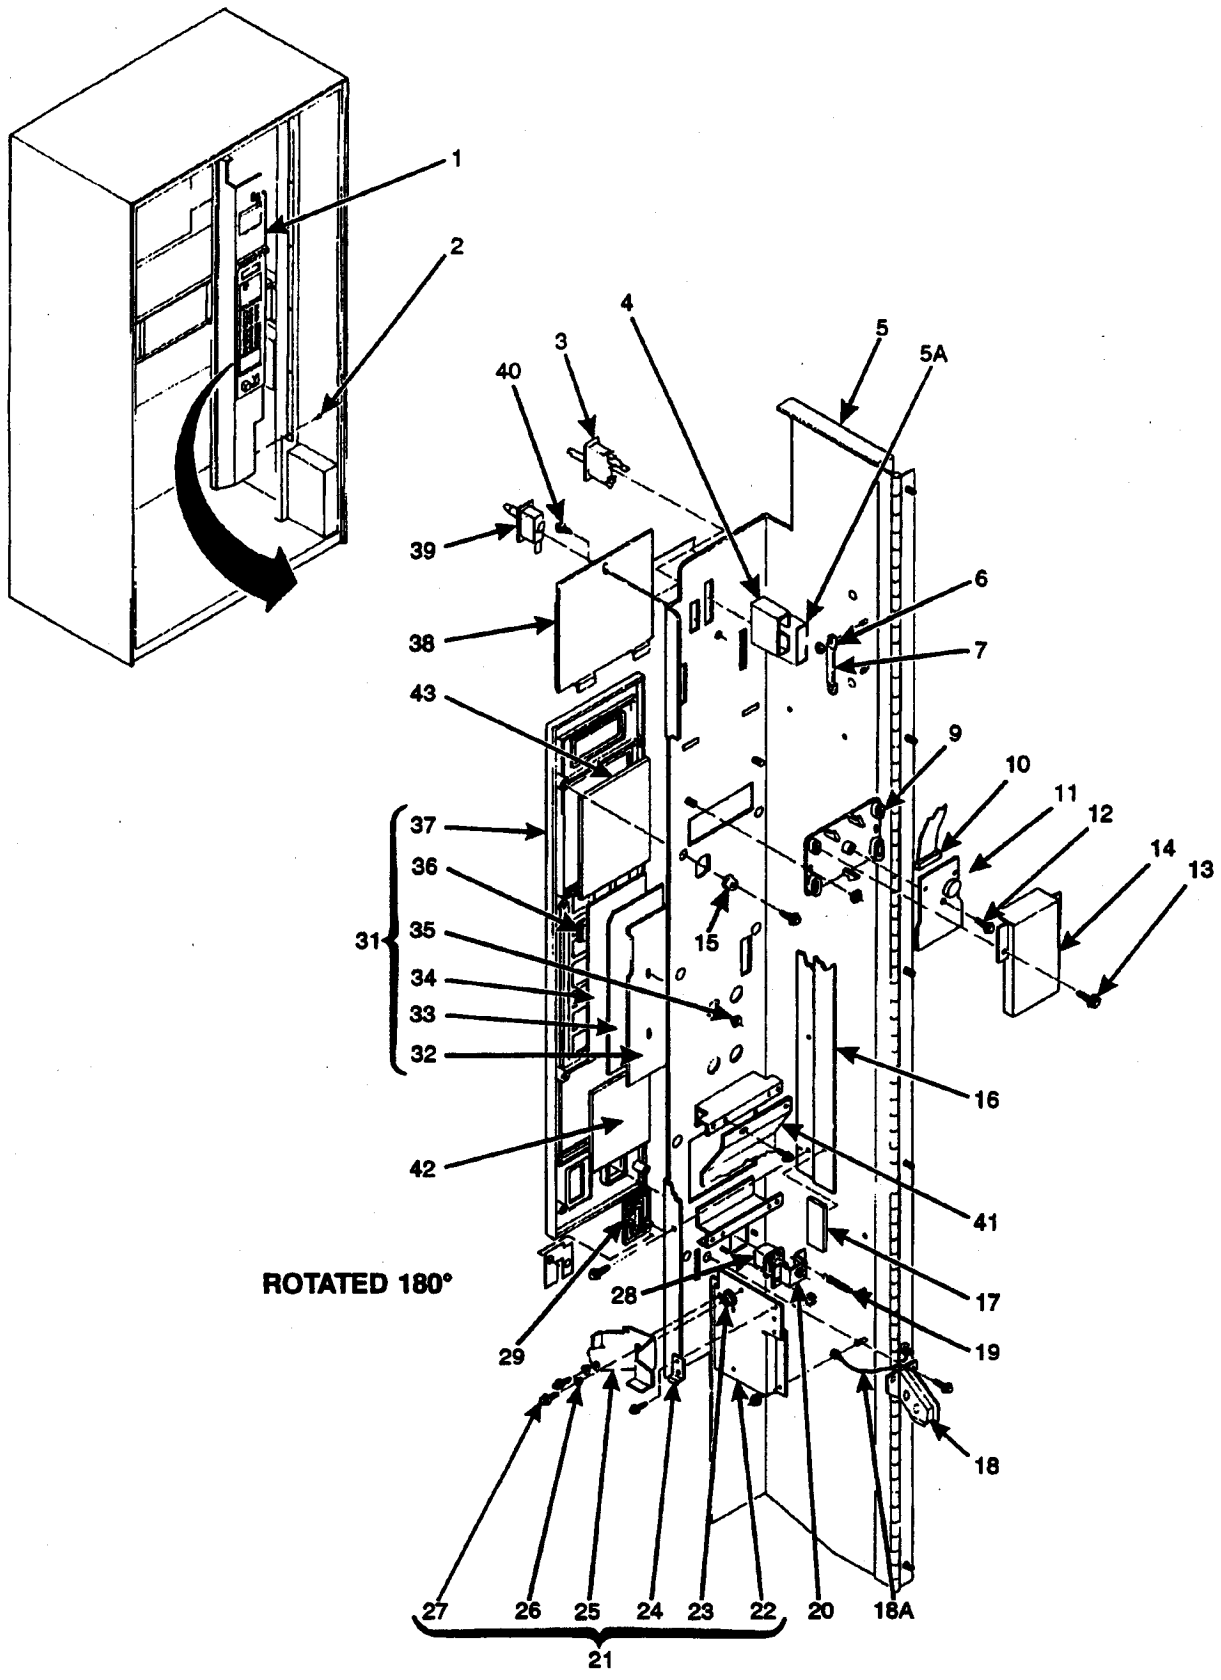

Hot Drink Center Parts Manual

FIGURE 31. MONETARY PANEL ASSEMBLY

INDEX	PART NUMBER	DESCRIPTION	QTY.
1	6235015	MONETARY PANEL ASSEMBLY (INCLUDES INDEX NUMBERS 5 THROUGH 40)	1
2	-	ATTACHING HARDWARE	6
3	6151140	SWITCH - IDM160	1
4	6231382	COVER - SERVICE LIGHT SWITCH	1
5	6235001	GROMMET - 3156015 - 2.0 LG.	1
5A	4407502	PANEL AND STUD ASSEMBLY	1
6	1451042	CLAMP - WIRE	1
7	1451043	COVER - CLAMP	1
8	1475018	DISPLAY ASSEMBLY (INCLUDES INDEX NUMBERS 9 THROUGH 12)	1
9	1475099	BRACKET - PCB DISPLAY	1
10	1472261	CABLE ASSEMBLY - RIBB.	1
11	9989538	PCB ASSEMBLY - 10 CHARACTER DISPLAY	1
12	2226380	SCREW - #6-19 X .38	1
13	4041106	SCREW - #8 18 X 3/4	2
14	1475100	COVER - DISPLAY	1
15	2302053	SPACER CUP	10
16	1475071	PLATE - MAGNET MOUNTING	1
17	3122056	MAGNET RETAINER	2
18	1475083	CHUTE ASSEMBLY - COIN	1
18A	1475119	JUMPER - GROUND WIRE	1
19	1127808	SPRING SHELF	1
20	1475008	BRACKET - COIN RETURN	1
21	6231311	BRACKET ASSEMBLY - COIN MECH (INCLUDES INDEX NUMBERS 22 THROUGH 27)	1
22	6235024	BRACKET - COIN MECH	1
23	2204093	WASHER - SCAVENGER	1
24	6231037	CLAMP - CABLE	1
25	6235025	ARM - SCAVENGER	1
26	2228011	SPACER RELEASE	2
27	9900106	SCREW - #8-32 X 3	7
28	1475073	BUTTON ASSEMBLY - COIN RETURN	1
29	1472223	COIN INSERT	1
30	1472222	COIN BLOCK	1
31	1475003	FACEPLATE ASSEMBLY (INCLUDES INDEX NUMBERS 32 THROUGH 37)	1
32	1475030	PLATE - SELECTION	1
33	1475029	SWITCH ASSEMBLY - SELECTION	1
34	1475031	LETTER SHEET	1
35	1475089	NUT - SELF TH	4

Hot Drink Center Parts Manual

Figure 31. Monetary Panel Assembly (Sheet 2 of 2)