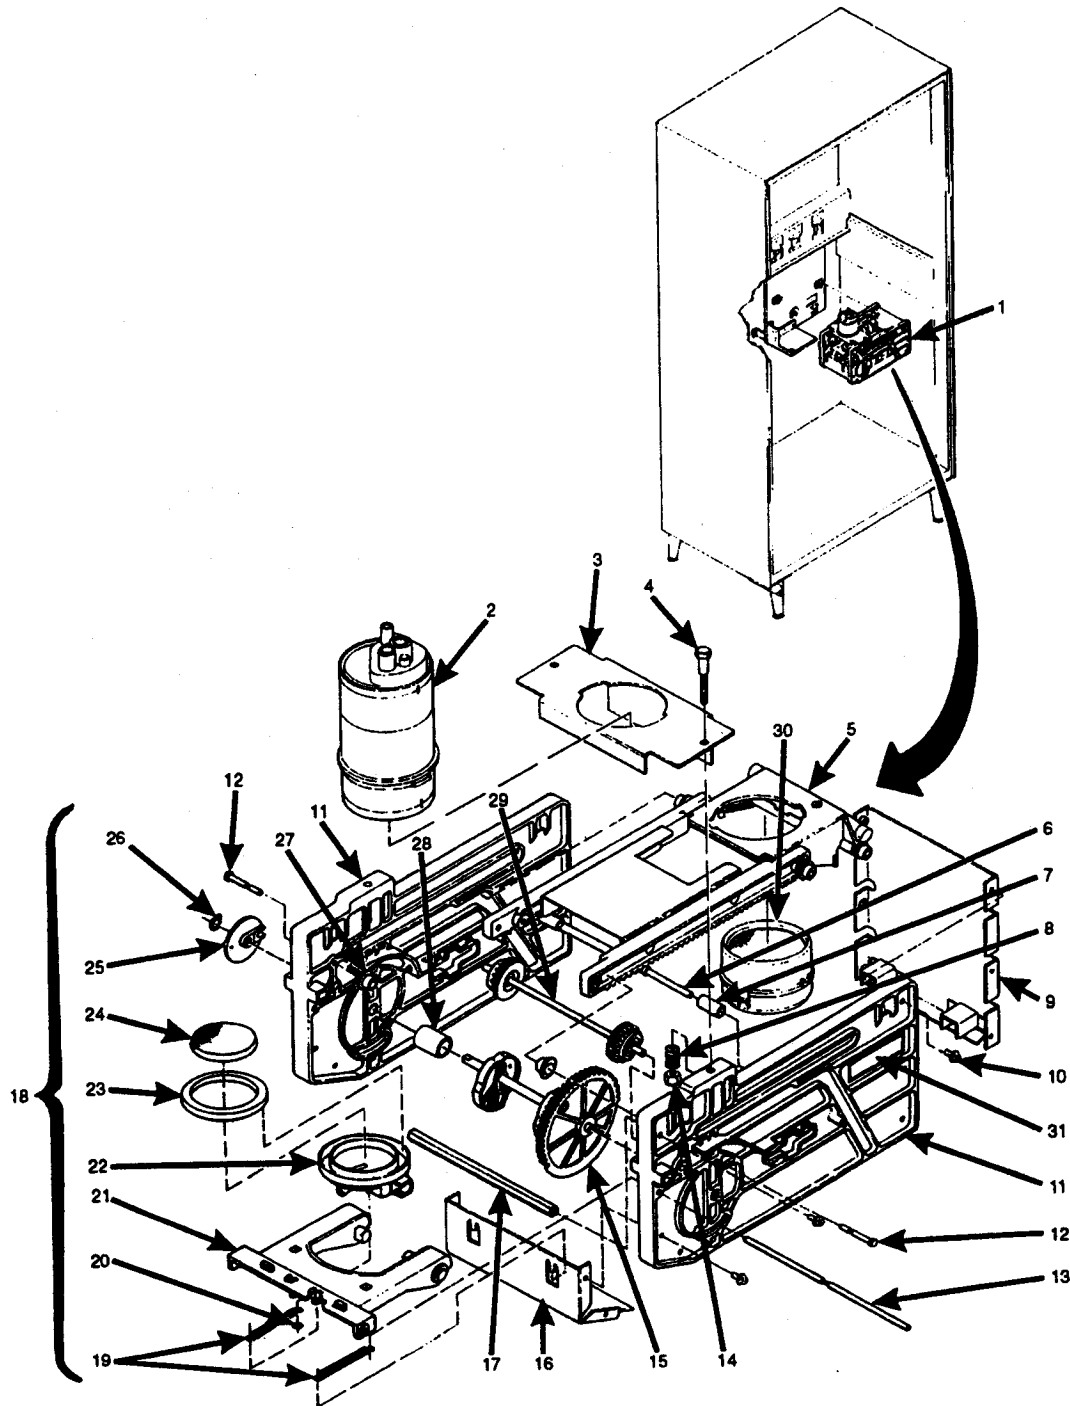

Hot Drink Center Parts Manual

Figure 17-A. Single Brewer Assembly (No Filter)

Hot Drink Center Parts Manual

TABLE 17-A. SINGLE BREWER ASSEMBLY (NO FILTER)

INDEX	PART NUMBER	DESCRIPTION	QTY.
1	6234010	SINGLE BREWER ASSEMBLY - NO FILTER	REF.
2	6234328	BARREL ASSEMBLY - BREWER (SEE FIGURE 17-1 FOR DETAILS)	1
3	6234301	BARREL SUPPORT - BREWER	1
4	6234288	BOLT - 1/4-20X1 1/2	2
5	6234001	RACK ASSEMBLY (SEE FIGURE 17-1 FOR DETAILS)	1
6	6234271	SHAFT - FLIP STOP	1
7	6234270	ROLLER - STOP	2
8	6234225	SPRING - BREWER	2
9	6234215	WALL ASSEMBLY - REAR	1
10	6234295	SCREW - #8-32X.38 HHS W/LW	12
11	6234273	SIDEWALL - BREWER	2
12	6234223	PIN-ROLLER - SIDEWALL	2
13	6234308	SHAFT - SWING ARM	1
14	6234289	LOCKNUT - #1/4-20	2
15	6234008	GEAR & CAM ASSEMBLY	1
16	6234220	WALL ASSEMBLY - BOTTOM - FRONT	1
17	6234293	SPACER - SINGLE BREWER	1
18	6234200	SWING ARM ASSEMBLY (INCLUDES INDEX NUMBERS 19 THROUGH 23)	1
19	6234205	EXT. SPRING - SWING ARM	2
20	6234243	SHAFT - RETAINER - .125 DIA	2
21	6234002	SWING ARM ASSEMBLY	1
22	6234240	FUNNEL - COFFEE	1
23	6234375	SEAL - BREWER	1
24	6204223	FILTER SUPPORT - 30 MESH	1
25	6234310	DRIVE CONNECTION - BREWER	1
26	6234303	RETAINING RING - .375 DIA.	1
27	6234222	ROLLER - BREWER	2
28	6234803	SPACER - CAM	1
29	6234007	PINION GEAR ASSEMBLY	1
30	6234104	BASKET - BREWER	1
31	6231197	LABEL - CAUTION: HOT WATER HAZARD (AUS./N.Z./U.K./U.S.)	1
	6231213	LABEL - CAUTION: HOT WATER HAZARD (GER.)	
	6232293	LABEL - CAUTION: HOT WATER HAZARD (ARG./MEX./SP.)	
	6231220	LABEL - CAUTION: HOT WATER HAZARD (FR.)	