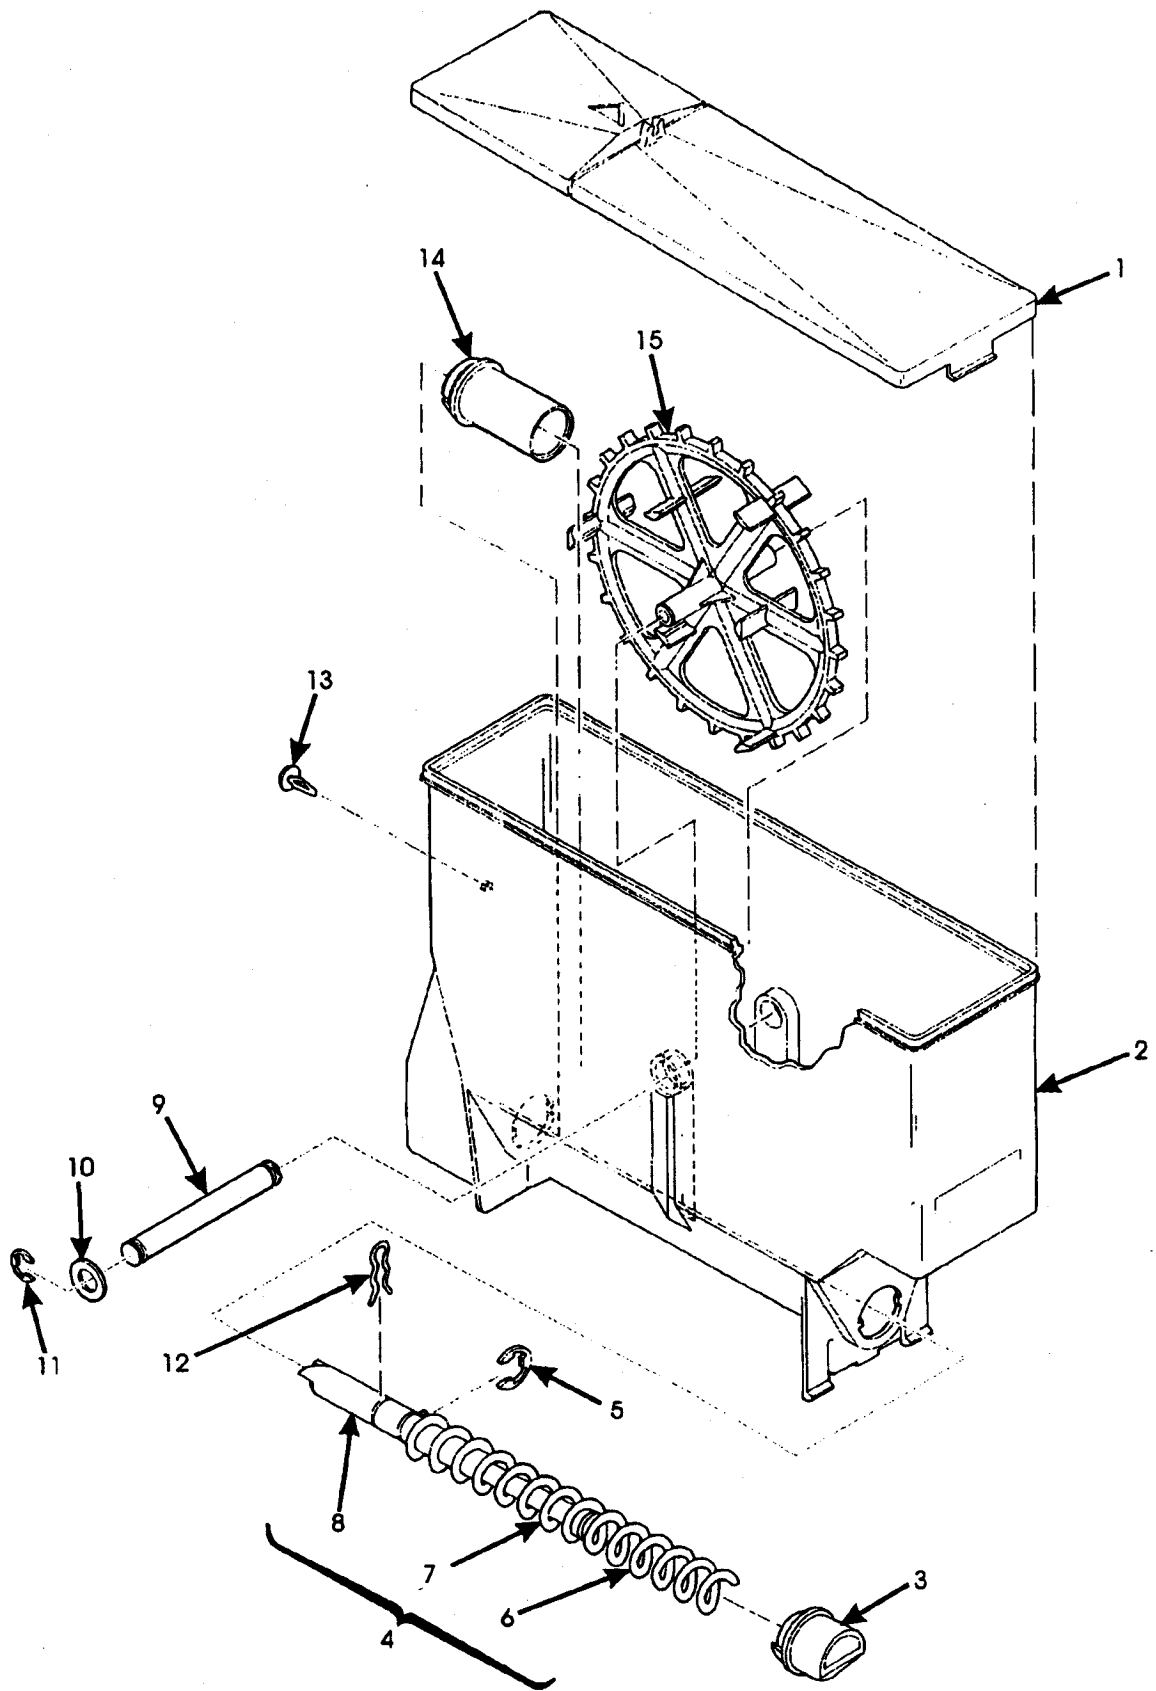

Hot Drink Center Parts Manual

Figure 25-13. Canister Assembly 6237450

Hot Drink Center Parts Manual

TABLE 25-13. CANISTER ASSEMBLY 6237450

INDEX	PART NUMBER	DESCRIPTION	QTY.
-	6237450	CANISTER ASSEMBLY - NO SLV - W/WHEEL	-
1	6237023	LID - CANISTER	1
2	6237176	BASE - CANISTER	1
3	6237063	NOZZLE - DISPENSING - CANISTER	1
4	6237178	AUGER & SHAFT ASSEMBLY (INCLUDES INDEX NUMBERS 7 THROUGH 10)	1
5	6237025	RETAINING RING - "E" - .500	1
6	6237015	AUGER - CANISTER	1
7	6237169	EXTENTION - AUGER	1
8	6237168	SHAFT - AUGER	1
9	6237167	SHAFT - CANISTER	1
10	6237116	WASHER - SEAL - WEAR PLATE	2
11	9900415	RETAINING RING REINF E TYP.1	2
12	6237026	CLIP - SPRING	1
13	6237053	FASTENER - PUSH IN	1
14	6237014	BEARING - CANISTER	1
15	6237181	MIXING WHEEL	1