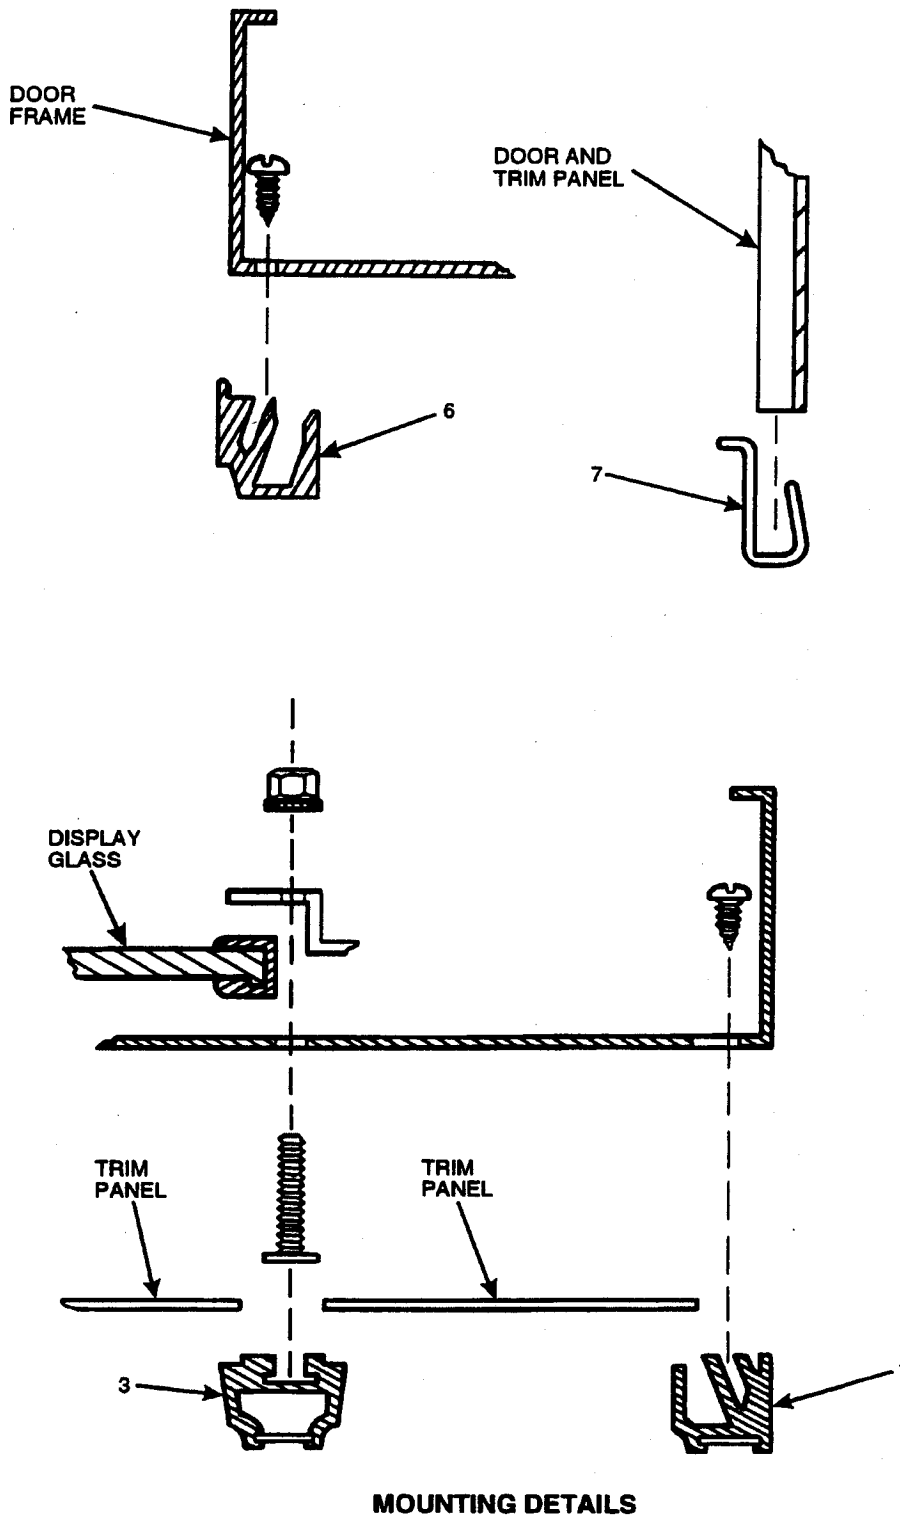

Hot Drink Center Parts Manual

Figure 4. Trim Components (Sheet 1 of 2)

Hot Drink Center Parts Manual

Figure 4. Trim Components (Sheet 2 of 2)

Hot Drink Center Parts Manual

TABLE 4. TRIM COMPONENTS

INDEX	PART NUMBER	DESCRIPTION	QTY
1	1302484 (CLEAR)* 1452229 (BLACK)**	TRIM - DOOR - TOP AND BOTTOM	1
		MOUNTING HARDWARE	
2	1302479	TRIM INSERT - BLACK	1
3	1302478 (CLEAR)	TRIM - DOOR - HORIZONTAL	2
		MOUNTING HARDWARE	
4	1302479	TRIM INSERT - BLACK	1
5	1452225	PANEL - TOP - TRIM - BLACK EMBOSSED	1
6	1302409 (CLEAR)* 1452203 (BLACK)**	TRIM - DOOR SIDE	2
		MOUNTING HARDWARE	
7	3152560	TRIM - VERTICAL	2
		MOUNTING HARDWARE	
8	1472023	FRAME - MONETARY	1
	1472132	SCREW, #6-32 X 1/4 PHS, T/C, PHILLIPS	10
9	6232186	TRIM - HORIZONTAL - GLASS	1
10	3152045	FRAME - CUP DELIVERY DOOR	1
		MOUNTING HARDWARE	
11	6232114	TRIM PANEL - R.H. STERLING	1
12	6232015	TRIM PANEL - CENTER - RIGHT	1
13	1472036	TRIM - COIN RECEPTACLE	1
		MOUNTING HARDWARE	
14	6232012	TRIM - FILLER	1
		MOUNTING HARDWARE	
15	6232066	TRIM PANEL - BOTTOM - STERLING	1
16	6232099	EDGE PROTECTOR	1
		MOUNTING HARDWARE	
17	6232014	TRIM PANEL - CENTER LEFT - STERLING	1
18	6232039	TRIM PANEL - L.H. STERLING	1