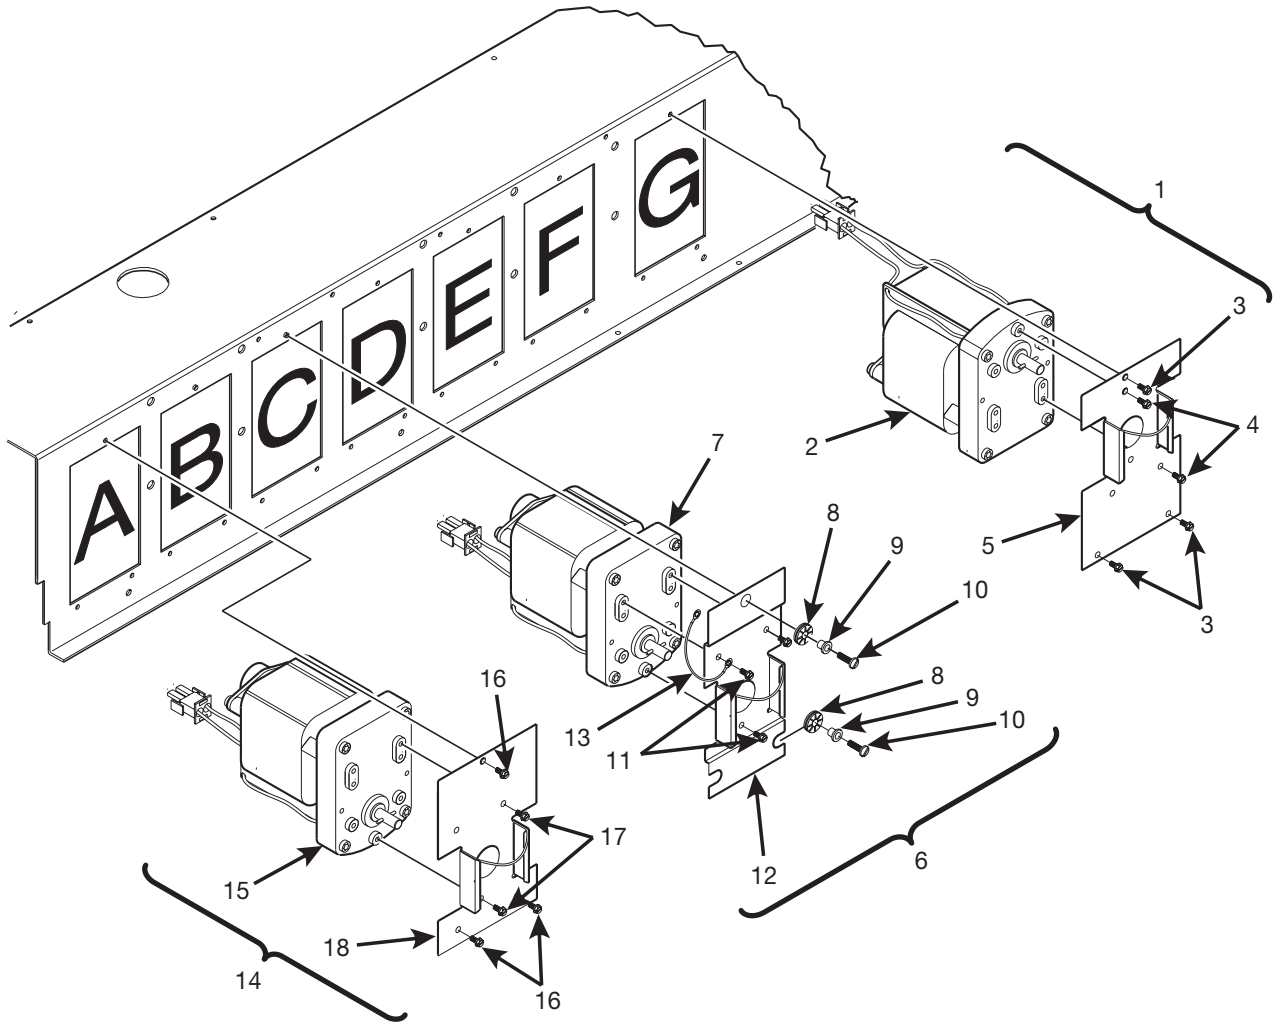

Hot Drink Series - Models 630 / 638 - Parts Manual

Figure 68. Canister Assembly - Fresh Brew Coffee

Hot Drink Series - Models 630 / 638 - Parts Manual

TABLE 68. CANISTER ASSEMBLY - FRESH BREW COFFEE

<i>INDEX</i>	<i>PART NUMBER</i>	<i>DESCRIPTION</i>	<i>QTY.</i>
-	6237434	CANISTER ASSEMBLY - COFFEE - FRESH BREW	-
1	6237066	LID - CANISTER	1
2	6337024	SLEEVE - CANISTER	1
3	6237019	ALUMINUM "POP" RIVETS - .187 DIA	12
4	6237014	BEARING - CANISTER	1
5	6337021	CANISTER BASE	1
6	6237063	NOZZLE - DISPENSING - CANISTER	1
7	6237095	AUGER AND SHAFT ASSEMBLY	1
8	6337020	CLIP - SPRING	1
9	6337030	MIXING WHEEL ASSEMBLY (INCLUDES INDEX NUMBERS 10 -12)	1
10	6537026	ALUMINUM CAP RIVET-.187 DIA	2
11	6337087	EXTENSION - WHEEL - F.B. COFFEE	2
12	6337086	MIXING WHEEL - F.B. COFFEE	1
13	6237020	SPRING - GROUND COFFEE	1