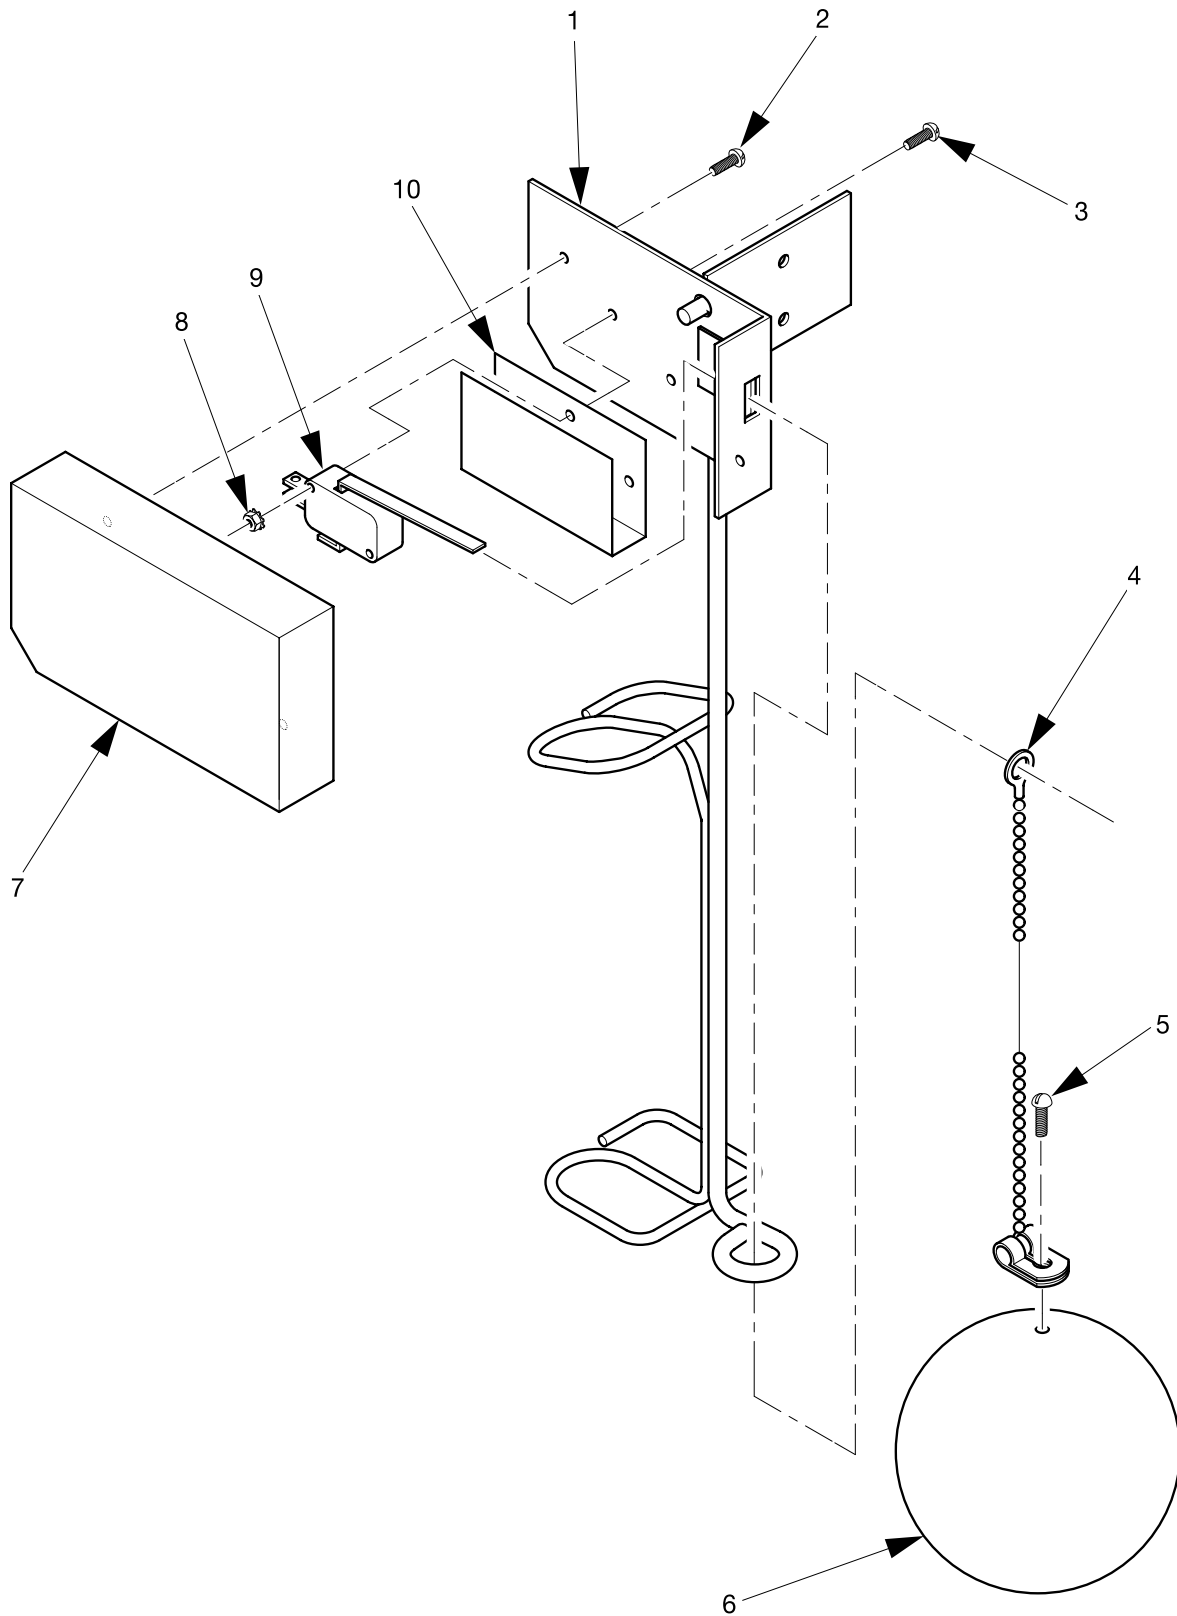

Hot Drink Series - Models 630 / 638 - Parts Manual

630p0041

Figure 36. Overflow Switch Assembly

Hot Drink Series - Models 630 / 638 - Parts Manual

TABLE 36. OVERFLOW SWITCH ASSEMBLY

<i>INDEX</i>	<i>PART NUMBER</i>	<i>DESCRIPTION</i>	<i>QTY.</i>
-	6231223	OVERFLOW SWITCH ASSEMBLY (INDEX NUMBERS 3 AND 7 NOT INCLUDED)	REF
1	6231507	BRACKET ASSEMBLY - OVERFLOW SWITCH	1
2	1217160	SCREW - 4-40 X 5/8 RHS	2
3	9900012	SCREW - #6-32 X 1/4 RHS S/T	2
4	6151131	CHAIN - OVERFLOW SWITCH	1
5	4047054	SCREW - #8-18 X 1/2 RHS T/C	2
6	3116127	FLOAT - OVERFLOW SWITCH	1
7	6231135	COVER - OVERFLOW SWITCH	1
8	3116127	NUT - 4-40 KEPS W/EXT L/WASHER	2
9	2304108	SWITCH LEVER V3L-131-D8	1
10	3121150	INSULATION - OVERFLOW SWITCH	1