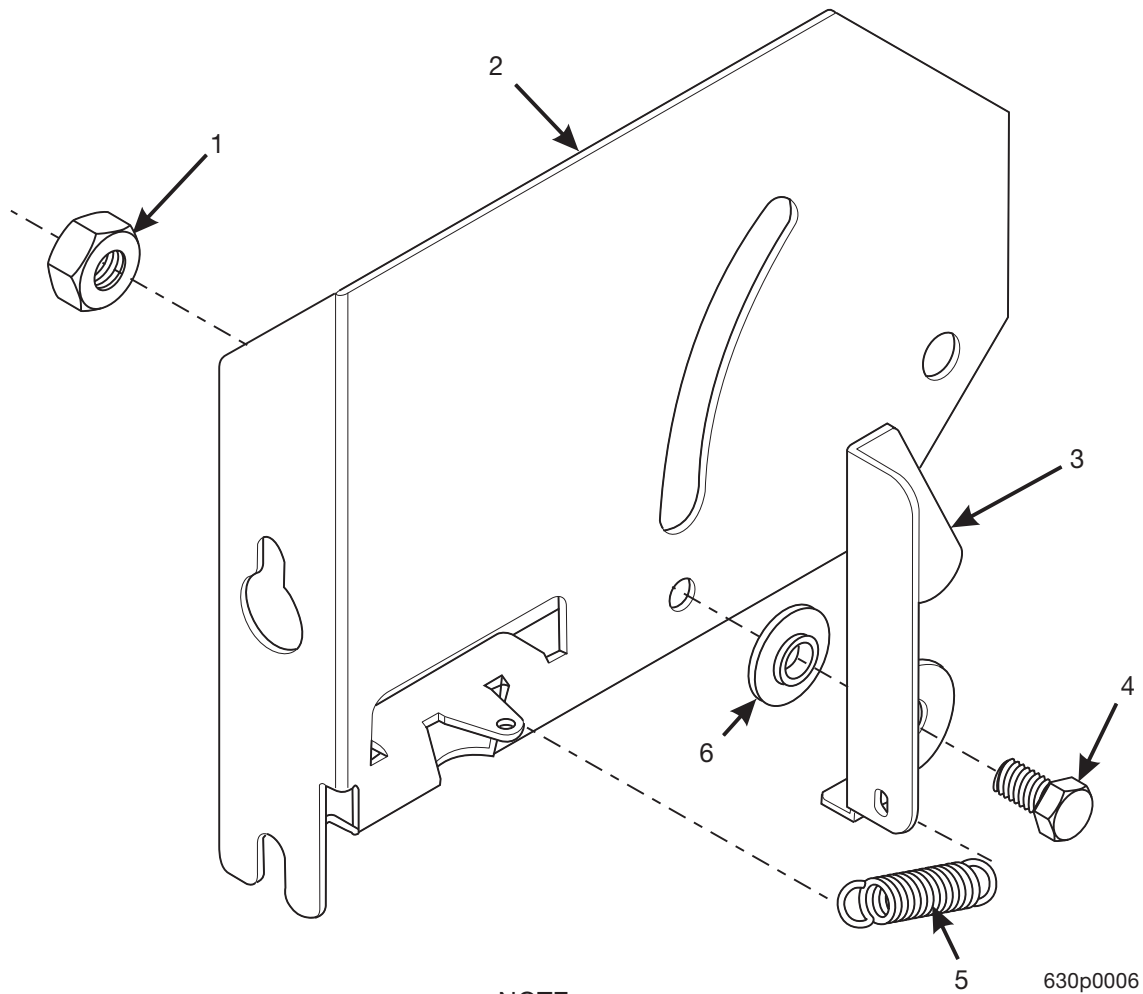

Figure 15. Actuator Assembly - Cup Ring

Hot Drink Series - Models 630 / 638 - Parts Manual

Figure 16. Mounting Brackets

Hot Drink Series - Models 630 / 638 - Parts Manual

TABLE 16. MOUNTING BRACKETS

<i>INDEX</i>	<i>PART NUMBER</i>	<i>DESCRIPTION</i>	<i>QTY.</i>
-	6233019	MOUNTING BRACKET - LEFT (INCLUDES ALL ITEMS EXCEPT PART NUMBER 6233018)	1
-	6233057	MOUNTING BRACKET - RIGHT (INCLUDES ALL ITEMS EXCEPT PART NUMBER 6233019)	1
1	4041241	NUT - 1/4-20 SELF LOCKING	1
2	6233019	BRACKET - MECH MOUNTING - LEFT	1
	6233018	BRACKET - MECH MOUNTING - RIGHT	
3	6233037	LATCH	1
4	6233021	SCREW - 1/4 X 20 X .5 HEX HD	1
5	2301057	SPRING - ELEVATOR STOP	1
6	6233028	BUSHING	1