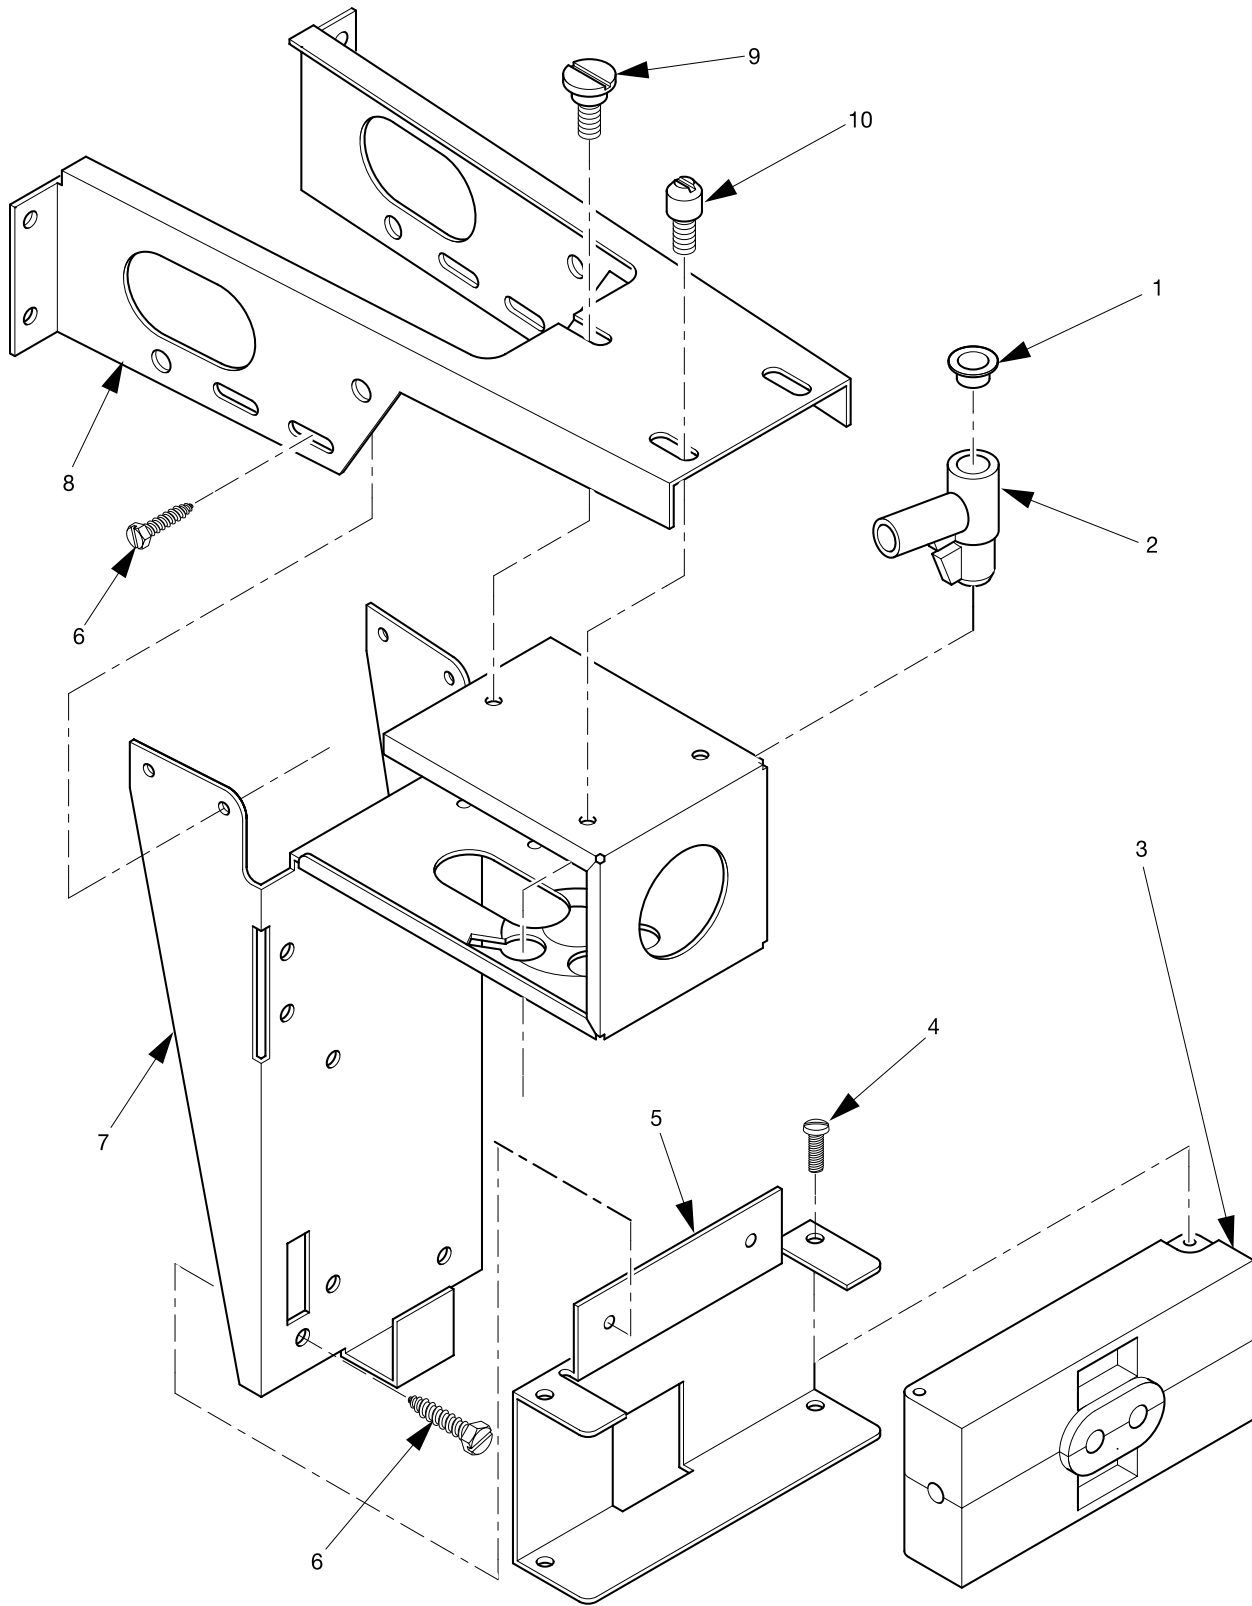

Hot Drink Series - Models 630 / 638 - Parts Manual

630p0042

Figure 35. Cup Station Support, Overflow Switch, and Cup Sensor

Hot Drink Series - Models 630 / 638 - Parts Manual

TABLE 35. CUP STATION SUPPORT, OVERFLOW SWITCH, AND CUP SENSOR

<i>INDEX</i>	<i>PART NUMBER</i>	<i>DESCRIPTION</i>	<i>QTY.</i>
-	6231198	SUPPORT ASSEMBLY - CUP STATION	1
-	6231536	MUG SENSOR & BRACKET ASSEMBLY (INCLUDES INDEX NUMBERS 3 - 5)	1
1	4711020	CAPLUG - SPOUT	4
2	6117010	SPOUT - DISPENSING	-
3	6231537	SENSOR ASSEMBLY - MUG	1
4	2226380	SCREW - #6-19 X .38 PHS T/C	1
5	6231539	BRACKET - CUP SENSOR	1
6	1451097	SCREW - #8-32 X .31 HEX HD	2
7	6231153	CUP STATION SUPPORT	1
8	6398136	SUPPORT - CUP STATION - EUROTWIN	
9	4247204	STUD - STORAGE TRAY	1
10	4041102	STUD - COLUMN LOCATOR	1