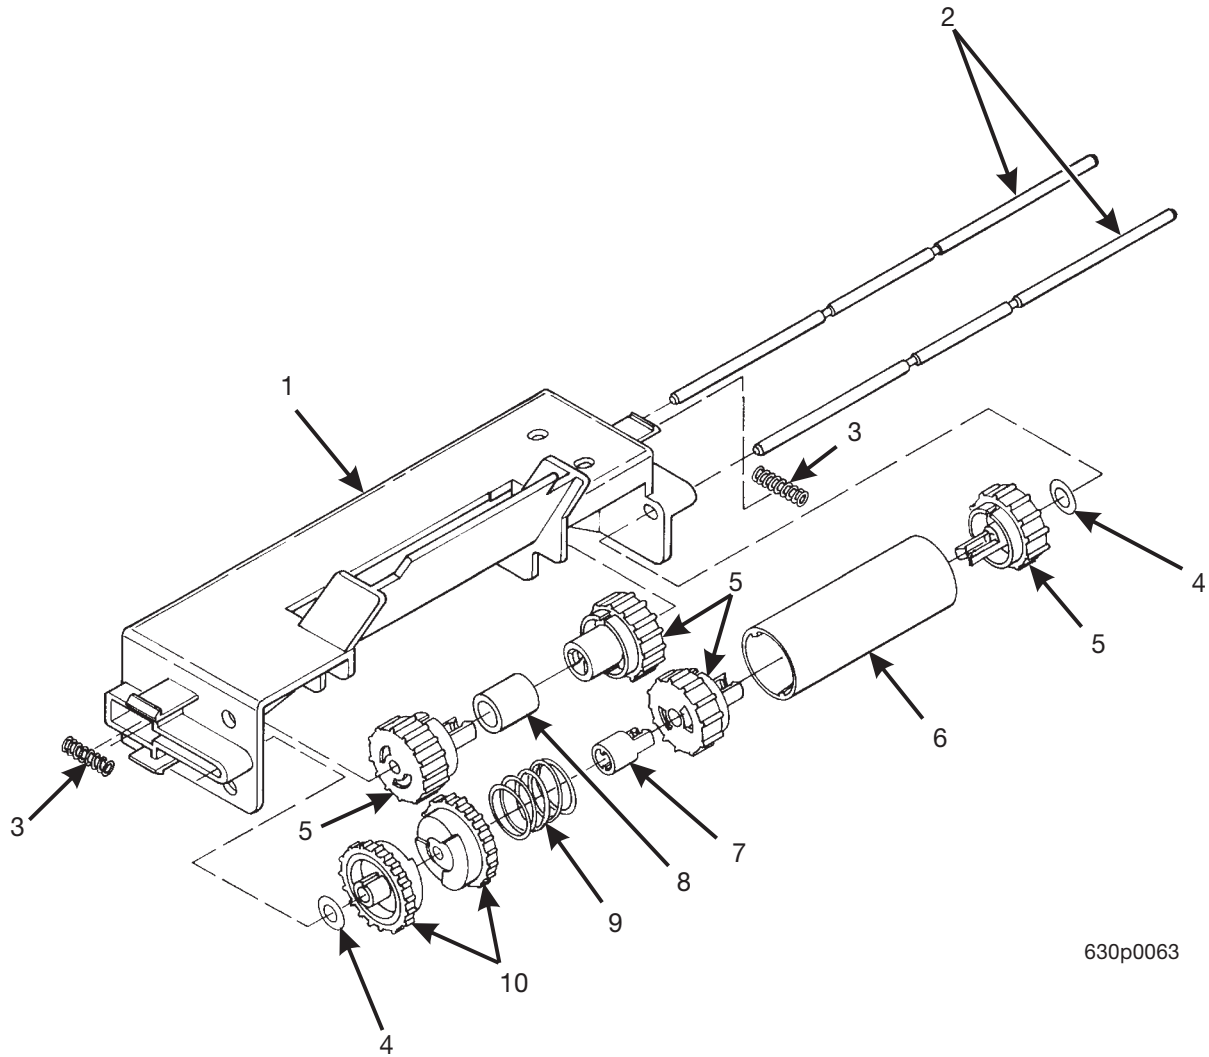

TABLE 44. PAPER MECHANISM ASSEMBLY - SINGLE BREWER WITH FILTER

Hot Drink Series - Models 630 / 638 - Parts Manual

Figure 44. Paper Mechanism Assembly - Single Brewer With Filter

Hot Drink Series - Models 630 / 638 - Parts Manual

TABLE 44. PAPER MECHANISM ASSEMBLY - SINGLE BREWER WITH FILTER

<i>INDEX</i>	<i>PART NUMBER</i>	<i>DESCRIPTION</i>	<i>QTY.</i>
-	6234600	PAPER MECHANISM ASSEMBLY - SINGLE BREWER	REF.
1	6234626	PAPER MECHANISM HOUSING	1
2	6234612	SHAFT - PAPER MECHANISM	2
3	6234614	COMPRESSION SPRING - PAPER MECH. SHAFT	2
4	6234628	WASHER - PAPER MECH.	2
5	6234620	ROLLER END CAP - PAPER MECH.	4
6	6234619	PAPER ROLLER EXTRUSION	1
7	6234603	ROLLER DRIVE - PAPER MECH.	1
8	6234634	TUBE - 6108098 - .50 LG.	2
9	6234315	SPRING - PAPER MECH. RATCHET	1
10	6234607	RATCHET - PAPER MECH.	2