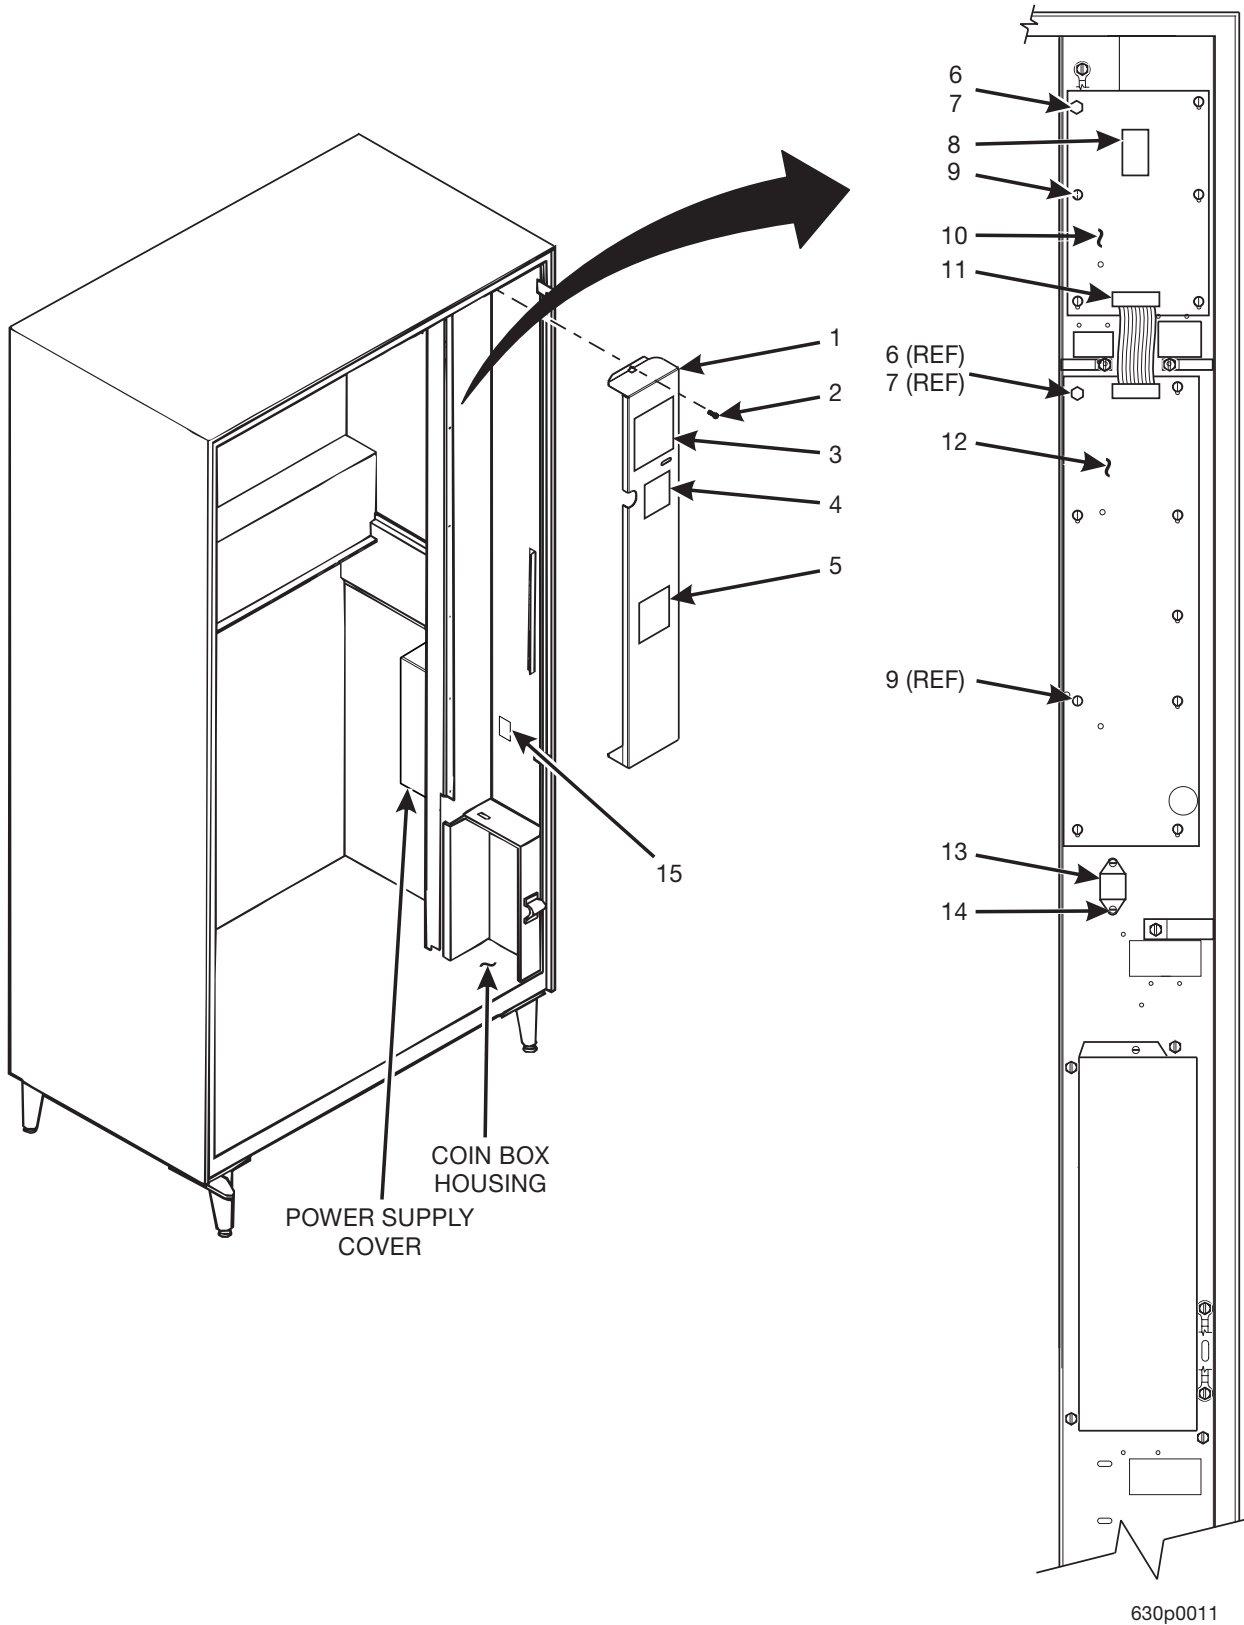

Hot Drink Series - Models 630 / 638 - Parts Manual

Figure 26. Monetary Channel

Hot Drink Series - Models 630 / 638 - Parts Manual

TABLE 26. MONETARY CHANNEL

<i>INDEX</i>	<i>PART NUMBER</i>	<i>DESCRIPTION</i>	<i>QTY.</i>
1	1571112	COVER	1
2	3157060	SCREW	1
3	1571042	LABEL - LED AND EPROM (ENGLISH)	1
	1571045	LABEL - LED AND EPROM (SPANISH)	
4	1571154	LABEL - STATIC CAUTION (ENGLISH)	1
	6232291	LABEL - STATIC CAUTION (SPANISH)	
5	6231189	LABEL - HIGH VOLTAGE (ENGLISH)	1
	6232290	LABEL - HIGH VOLTAGE (SPANISH)	
6	1571034	STANDOFF - PCB - 3/8 SCREW MOUNT	13
7	1471199	SCREW	13
8	6306004	EPROM - PROGRAMMED	1
9	1571036	STANDOFF - PCB - .375 KEY SLOT	13
10	9989678	PCB ASSEMBLY - MAIN PROGRAMMER	1
11	1579008	RIBBON CABLE	1
12	6336000	PCB ASSEMBLY - HOT DRINK INTERFACE	1
13	9983778	TRIAC - 35A - 600V	1
14	9900130	SCREW - #6	2
15	4761148	LABEL - EARTHING	1