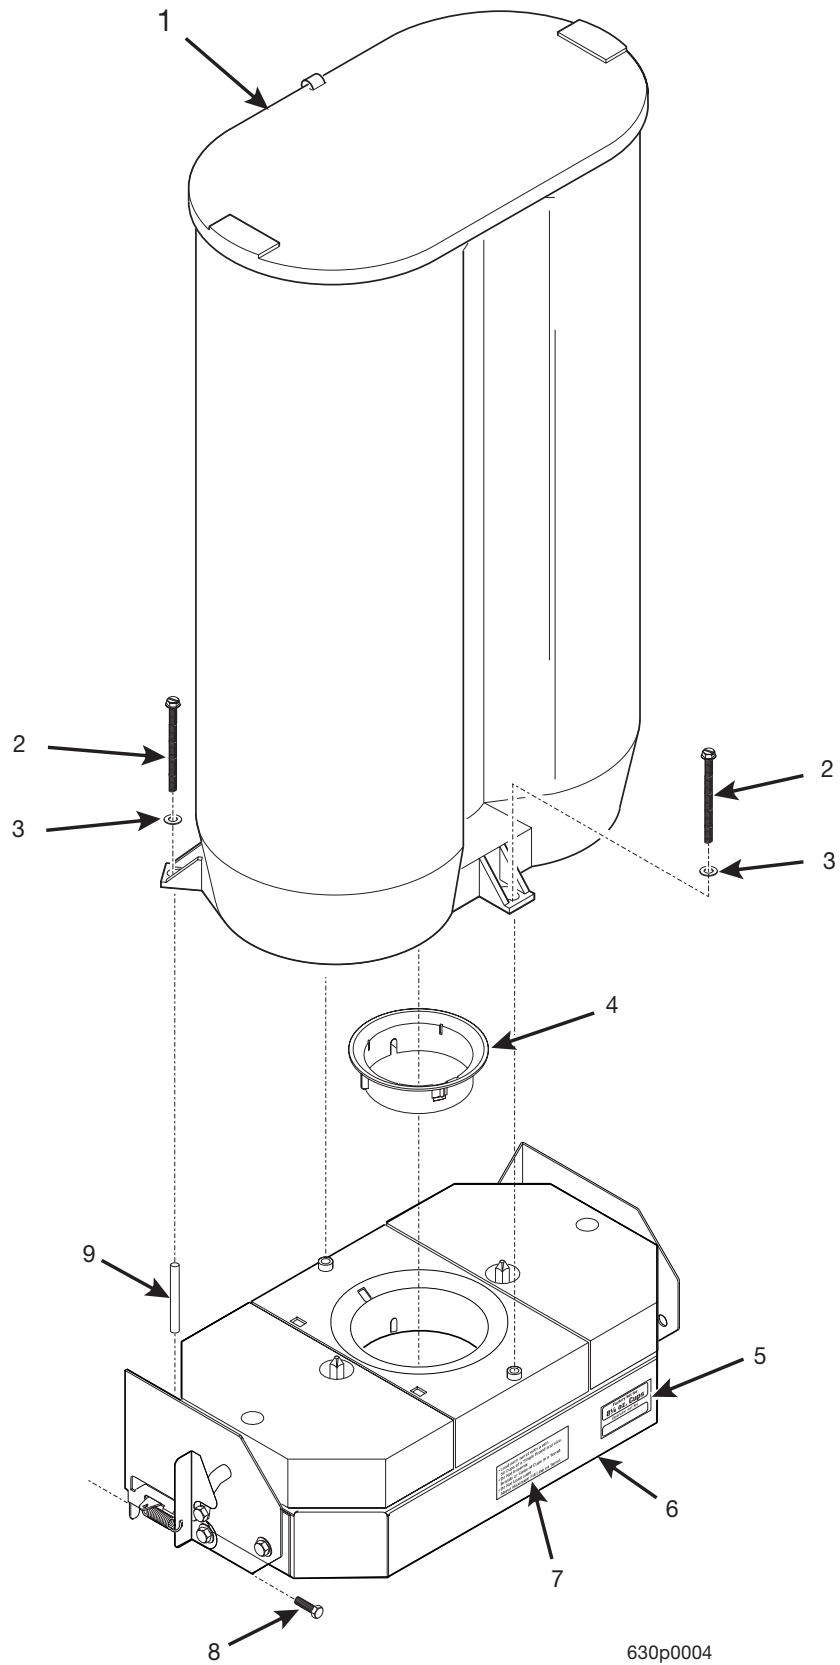

Hot Drink Series - Models 630 / 638 - Parts Manual

Figure 11. Mech and Canister Assembly

Hot Drink Series - Models 630 / 638 - Parts Manual

TABLE 11. MECH AND CANISTER ASSEMBLY

<i>INDEX</i>	<i>PART NUMBER</i>	<i>DESCRIPTION</i>	<i>QTY.</i>
-	6263000	MECH AND CANISTER ASSEMBLY	1
1	6233102	TURRET AND CANISTER ASSEMBLY - 7 COLUMN (SEE FIGURE 12 FOR DETAILS)	1
2	6233077	BOLT	4
3	6131066	WASHER - ZINC	4
4	6233007	FUNNEL - 3.25 INCHES	1
5	6233073	LABEL - CUP SIZE	1
6	6263001	MECHANISM ASSEMBLY (SEE FIGURE 13 FOR DETAILS)	1
7	6233074	LABEL - LOADING INSTRUCTIONS	1
8	1451097	SCREW - #8-32 X .31 HEX HD	4
9	6263002	SPACER - .277 ID X .37	2