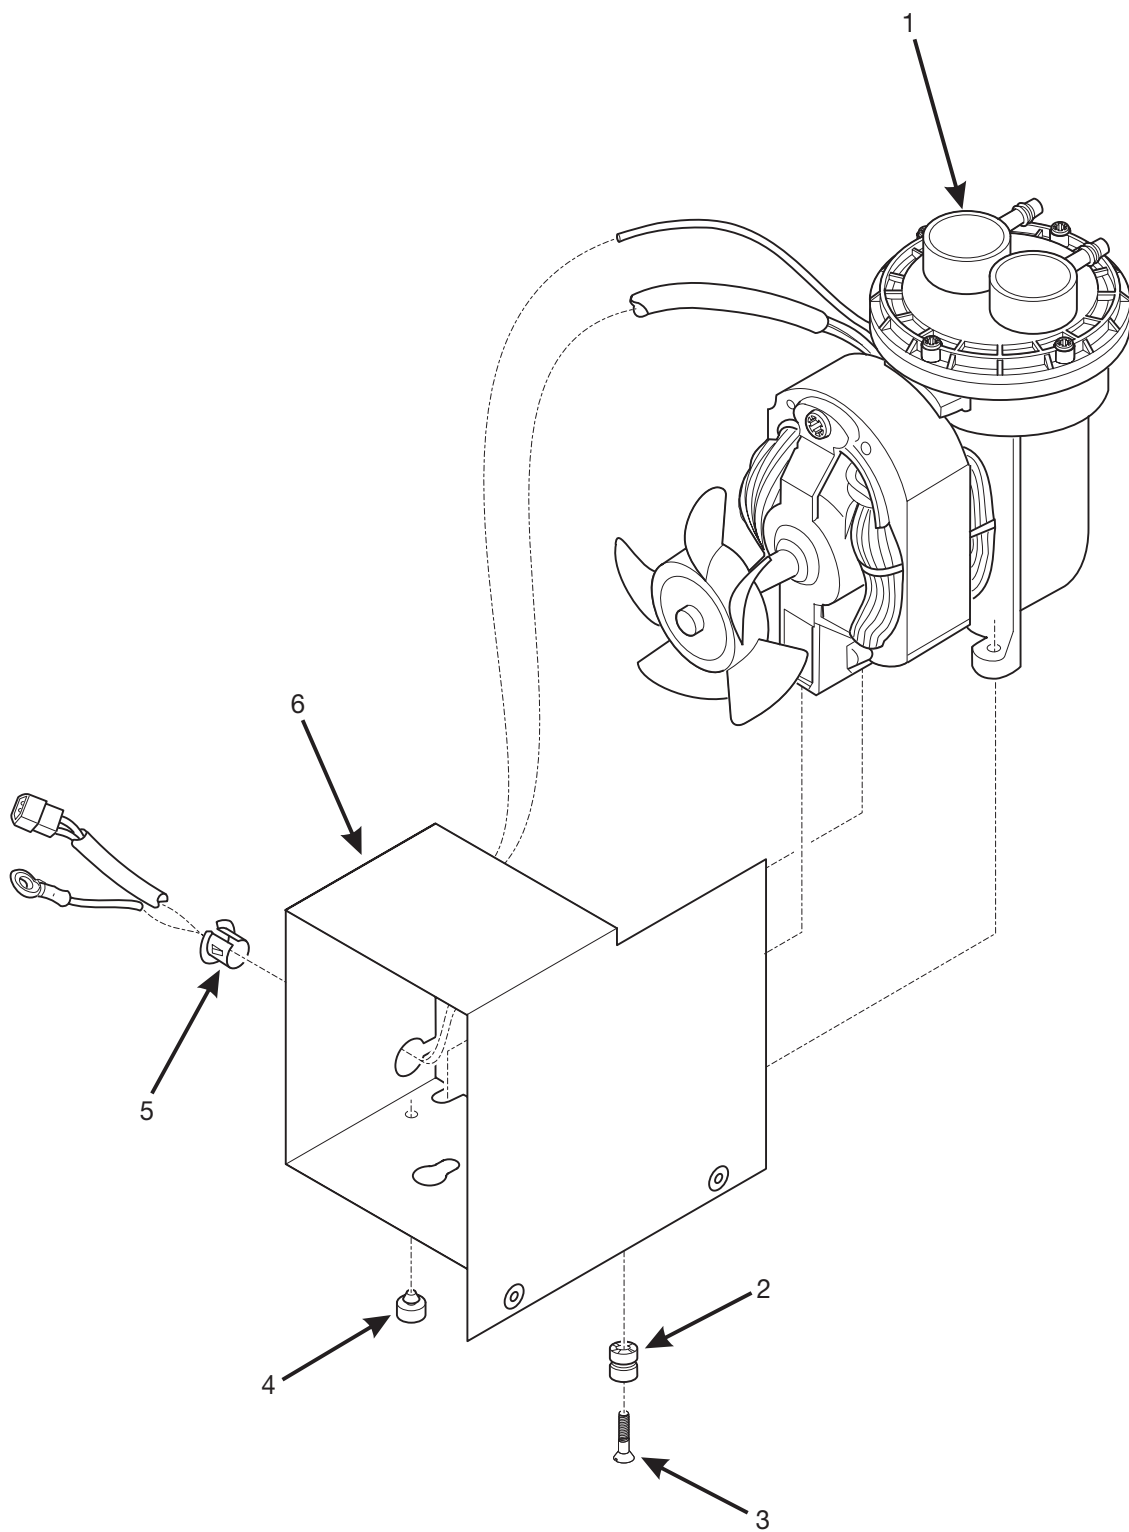

Hot Drink Series - Models 630 / 638 - Parts Manual

TABLE 54. BREWER DRIVE ASSEMBLY

<i>INDEX</i>	<i>PART NUMBER</i>	<i>DESCRIPTION</i>	<i>QTY.</i>
-	6334005	BREWER DRIVE ASSEMBLY - 115 V	1
	6334002	BREWER DRIVE ASSEMBLY - 230 V	
1	6734012	PANEL - MOUNTING	1
2	6234294	MOUNTING BRACKET	1
3	1451097	SCREW - #8-32 X .31 HX HD	-
4	6234310	DRIVE CONNECTION - BREWER	1
5	6234303	RETAINING RING	1
6	6334001	SWITCH/MOTOR ASSEMBLY - 230 V (INCLUDES INDEX NUMBERS 1 - 5 AND 15 - 20)	1
	6334007	SWITCH/MOTOR ASSEMBLY - 115 V (INCLUDES INDEX NUMBERS 1 - 5 AND 15 - 20)	
7	1217159	NUT PLATE - #4-40 KEPS W/EXT L/WAS H ZP	1
8	6234279	SWITCH - BREWER (INCLUDES INDEX NUMBERS 15 - 20)	1
9	9988208	CAPACITOR	1
10	1217160	SCREW - #4-40 X 5/8	2
11	6239016	HARNESS - BREWER SWITCH	1
12	9985887	BUSHING - STRAIN RELIEF	1
13	6334011	MOTOR - BREWER - 230 V	1
	6334012	MOTOR - BREWER - 115 V	
14	3157060	SCREW	-
15	6334018	HOUSING	1
16	4245186	SCREW - #8-32 X 1/4 PHS	1
17	6234515	ACTUATOR - SWITCH	1

Hot Drink Series - Models 630 / 638 - Parts Manual

630p0040

Figure 55. Air Compressor Assembly