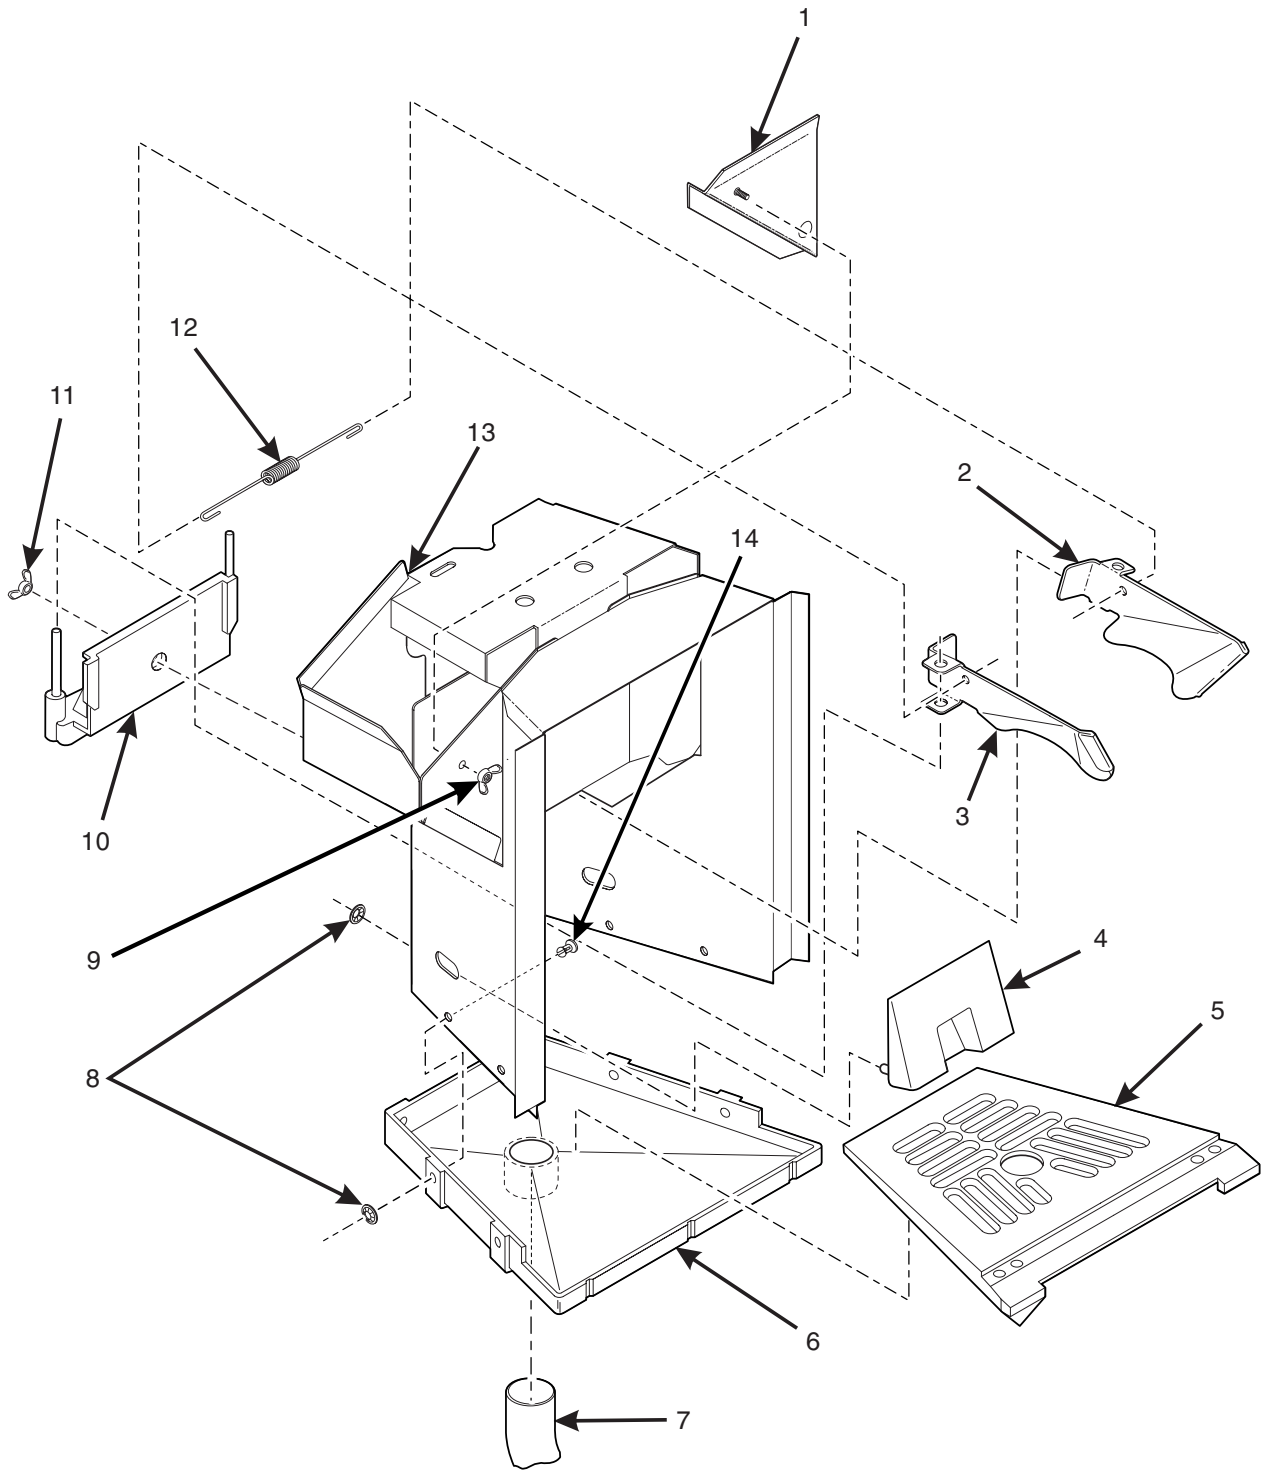

Hot Drink Series - Models 630 / 638 - Parts Manual

630P0022

Figure 60. Cup Delivery Assembly

Hot Drink Series - Models 630 / 638 - Parts Manual

TABLE 60. CUP DELIVERY ASSEMBLY

<i>INDEX</i>	<i>PART NUMBER</i>	<i>DESCRIPTION</i>	<i>QTY.</i>
-	6261420	CUP DELIVERY ASSEMBLY (INCLUDES INDEX NUMBERS 2 - 13)	1
1	6231438	CUP DEFLECTOR - R.H.	1
2	6231439	CUP DEFLECTOR - L.H.	1
3	6231443	CUP SPACER/SENSOR LENS	1
4	6231432	DRAIN TRAY - CUP DELIVERY COMPARTMENT	1
5	6231489	BASE - CUP DELIVERY STATION	1
6	6231430	TUBE - DRAIN	1
7	6231431	RETAINER - .188 - CUP DELIVERY1	10
8	6231488	MOUNTING ASSEMBLY - CUP DETECTOR	1
9	3103133	WING NUT #8-32 STAINLESS	1
10	6231495	SPRING - CUP DEFLECTOR	1
11	6261421	WELD ASSEMBLY - CUP DELIVERY	1
12	6231492	PUSH-IN FASTENER - CUP DELIVERY	6