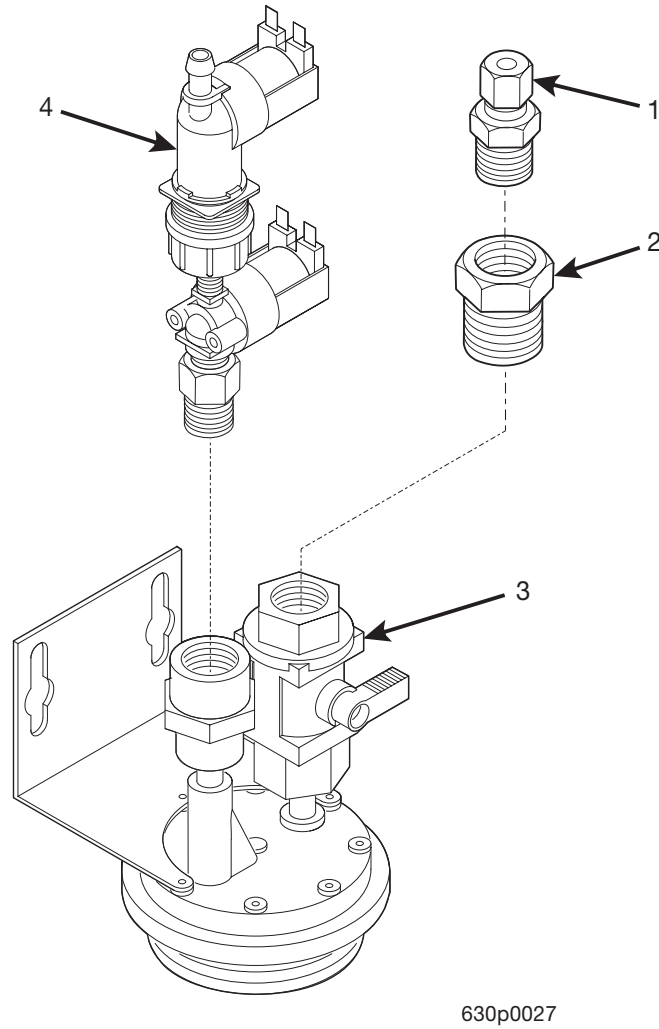

630p0025

Figure 47. Filter Head Assembly - With Everpure Filter

Hot Drink Series - Models 630 / 638 - Parts Manual

TABLE 47. FILTER HEAD ASSEMBLY - WITH HYDROLIFE FILTER

INDEX	PART NUMBER	DESCRIPTION	QTY.
-	6338030	HEAD ASSEMBLY - 115 V	1
	6338031	HEAD ASSEMBLY - 230 V	
1	6408119	MALE CONNECTOR - BRASS - #4-4-FBI2	1
2	6408117	BUSHING - 1/4 X 3/8 - BRASS - 209P6	1
3	6338027	HEAD BRACKET ASSEMBLY	1
4	6408003	VALVE ASSEMBLY - 115 V	1
	3158061	VALVE ASSEMBLY - 230 V	