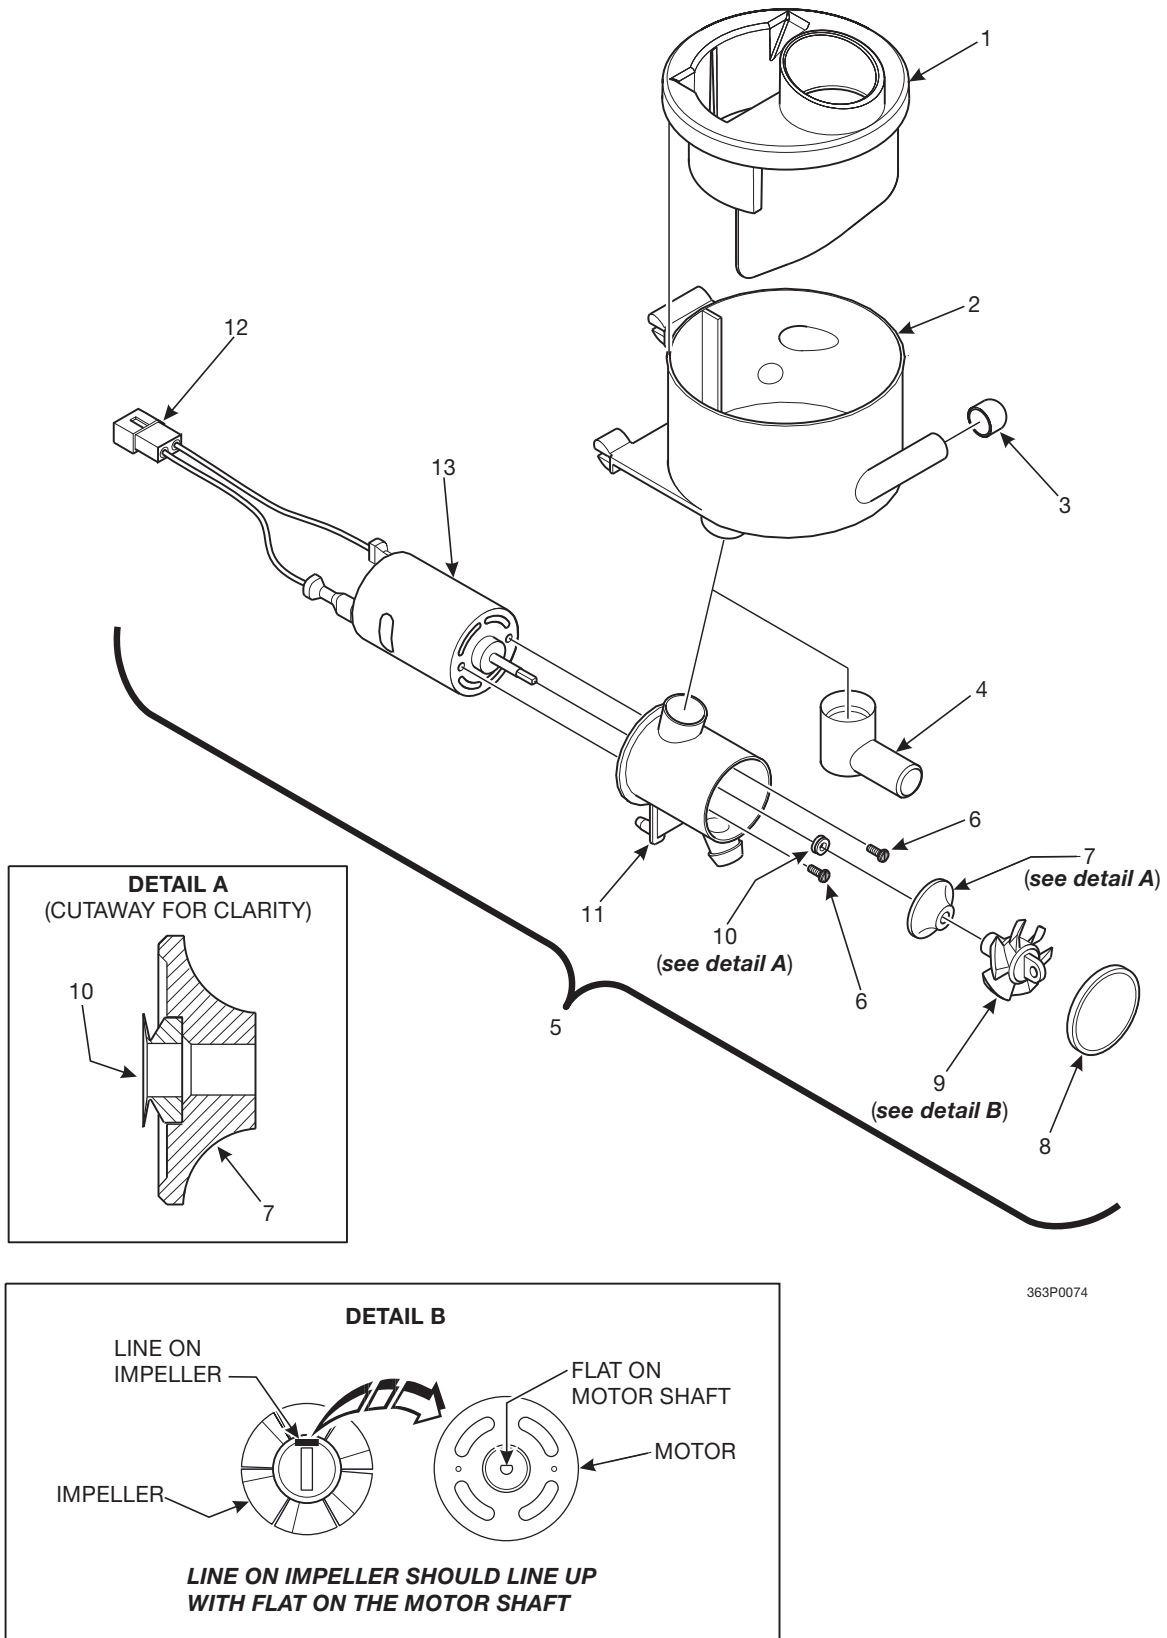

Hot Drink Series - Models 630 / 638 - Parts Manual

Figure 39. Mixing Bowl and Whipper Assembly

Hot Drink Series - Models 630 / 638 - Parts Manual

TABLE 39. MIXING BOWL AND WHIPPER ASSEMBLY

<i>INDEX</i>	<i>PART NUMBER</i>	<i>DESCRIPTION</i>	<i>QTY.</i>
1	P6337060	VENT AND DIVIDER ASSEMBLY	1
2	6237127	MIXING BOWL (CHOCOLATE & UNLABELED PRODUCT)	2
	6237128	MIXING BOWL (CONDIMENTS)	1
	6231125	MIXING BOWL (TEA, DECAF, COFFEE)	1
3	6237306	VINYL CAP	1
4	6237312	SPOUT - MIXING BOWL	1
5	6237195	WHIPPER ASSEMBLY (INCLUDES INDEX NUMBERS 6 - 13)	3
6	6237119	SCREW	2
7	6237192	SPACER - WHIPPER	-
8	6337085	COVER - WHIPPER	1
9	6237194	IMPELLER - WHIPPER	1
10	6237110	V-RING SHAFT SEAL	1
11	6237193	HOUSING - WHIPPER	1
12	6237157	WIRING HARNESS - WHIPPER MOTOR	1
13	6237111	MOTOR - WHIPPER - 24 VDC	1
-	6237117	IMPELLER REMOVAL TOOL (NOT SHOWN)	1