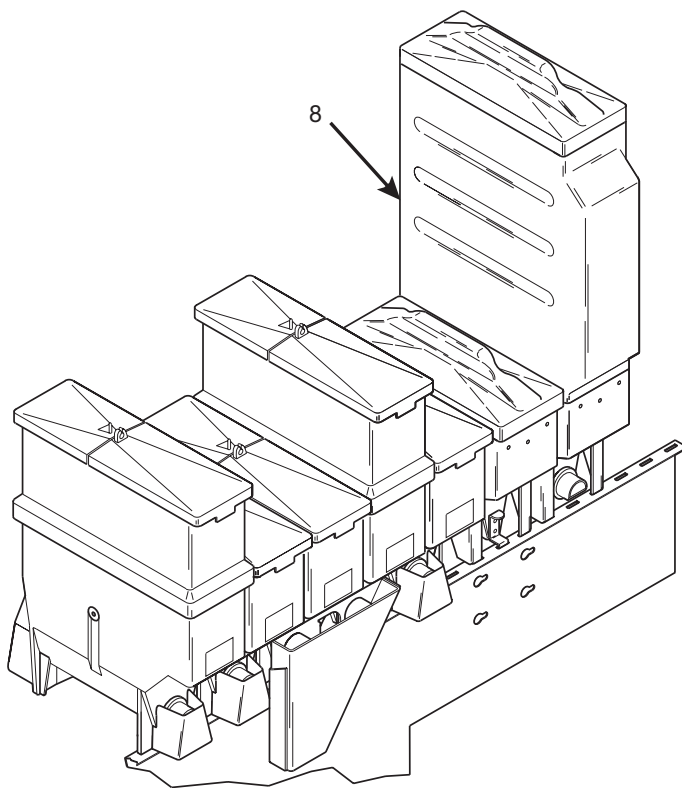

630 MODEL

630p0058

Figure 62. Product and Condiment Canisters