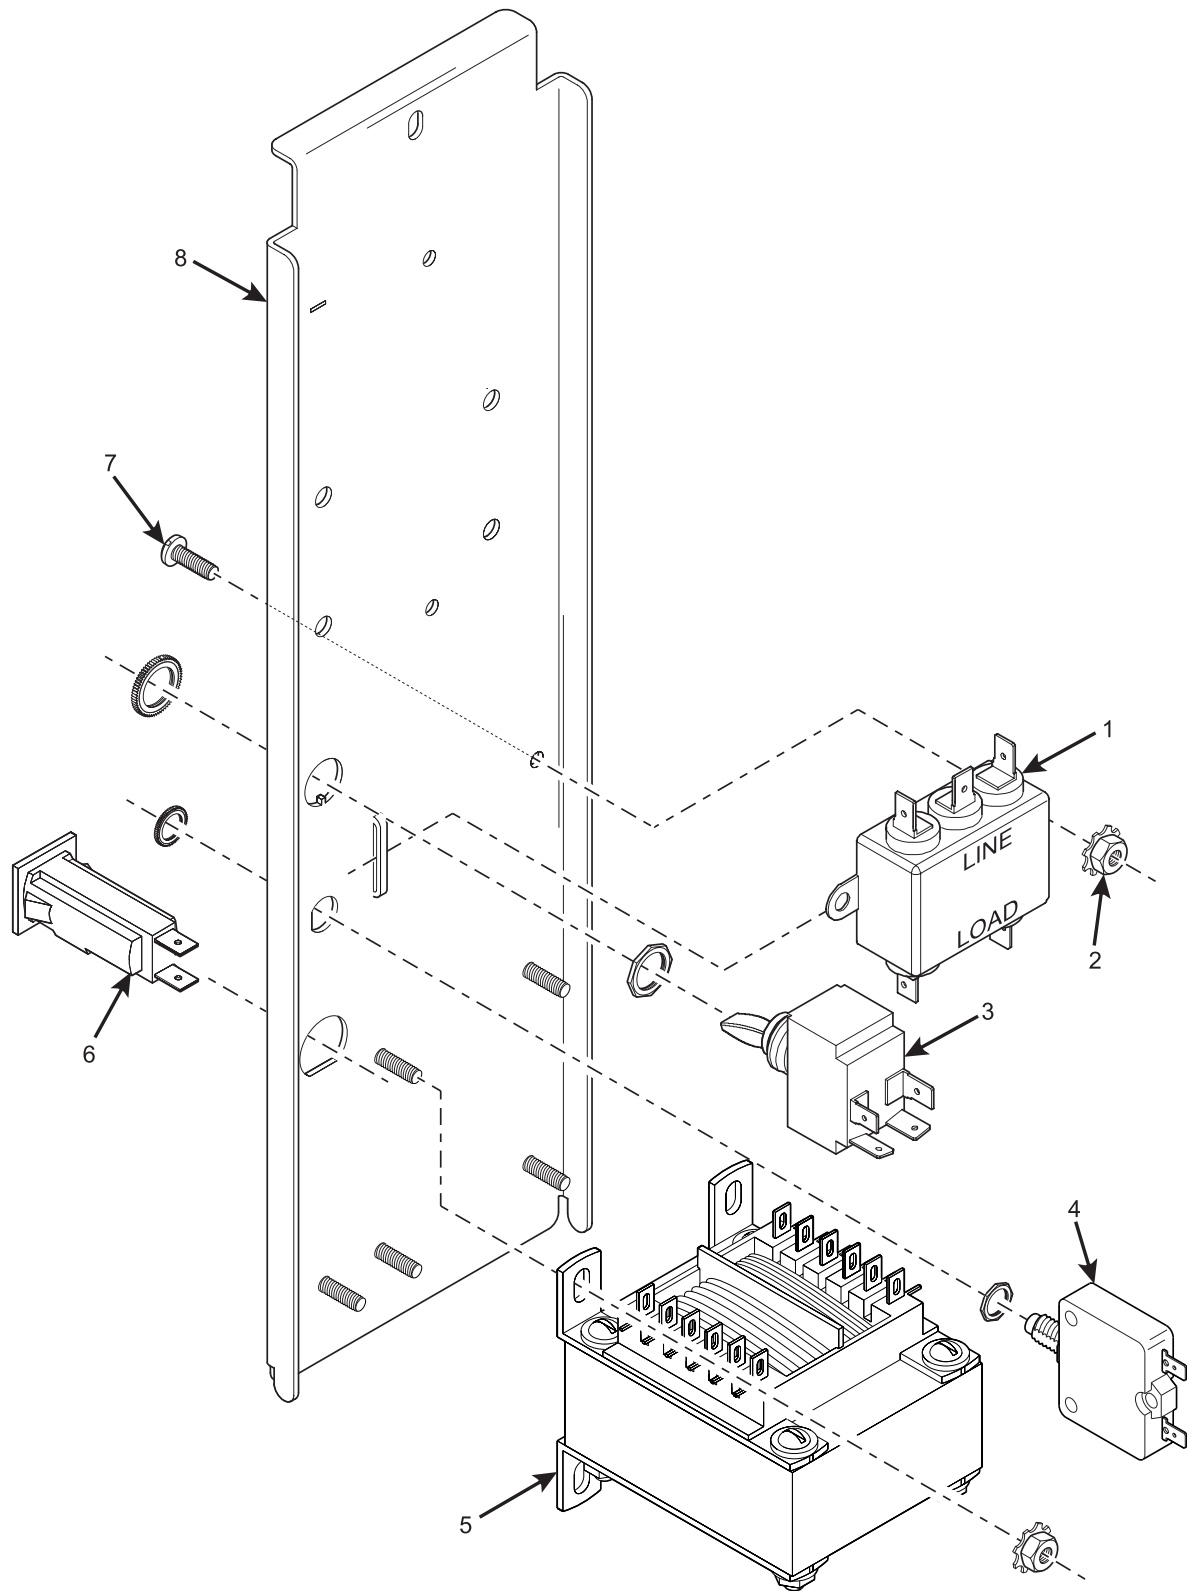

Hot Drink Series - Models 630 / 638 - Parts Manual

170P0036

Figure 27. Power Panel Assembly (All 115 Volt Applications)

Hot Drink Series - Models 630 / 638 - Parts Manual

TABLE 27. POWER PANEL ASSEMBLY (ALL 115 VOLT APPLICATIONS)

INDEX	PART NUMBER	DESCRIPTION	QTY
-	1701015	POWER PANEL ASSEMBLY - DOMESTIC	-
1	9989100	INTERFERENCE FILTER	1
2	9900081	NUT - #8-32 KEPS ZINC PLATE	6
3	9984629	SWITCH - TOGGLE - DPST - 20 AMP	1
4	9989672	BREAKER - 15 AMP	1
5	9989046	24 V TRANSFORMER - DUAL PRI. - .187 TERM	1
6	9989674	CIRCUIT BREAKER - 4 AMP	1
7	1211110	8-32 X 1/4 RHS MACH SCREW - Z.P.	6
8	1701025	PLATE - HOUSING - PANEL	1