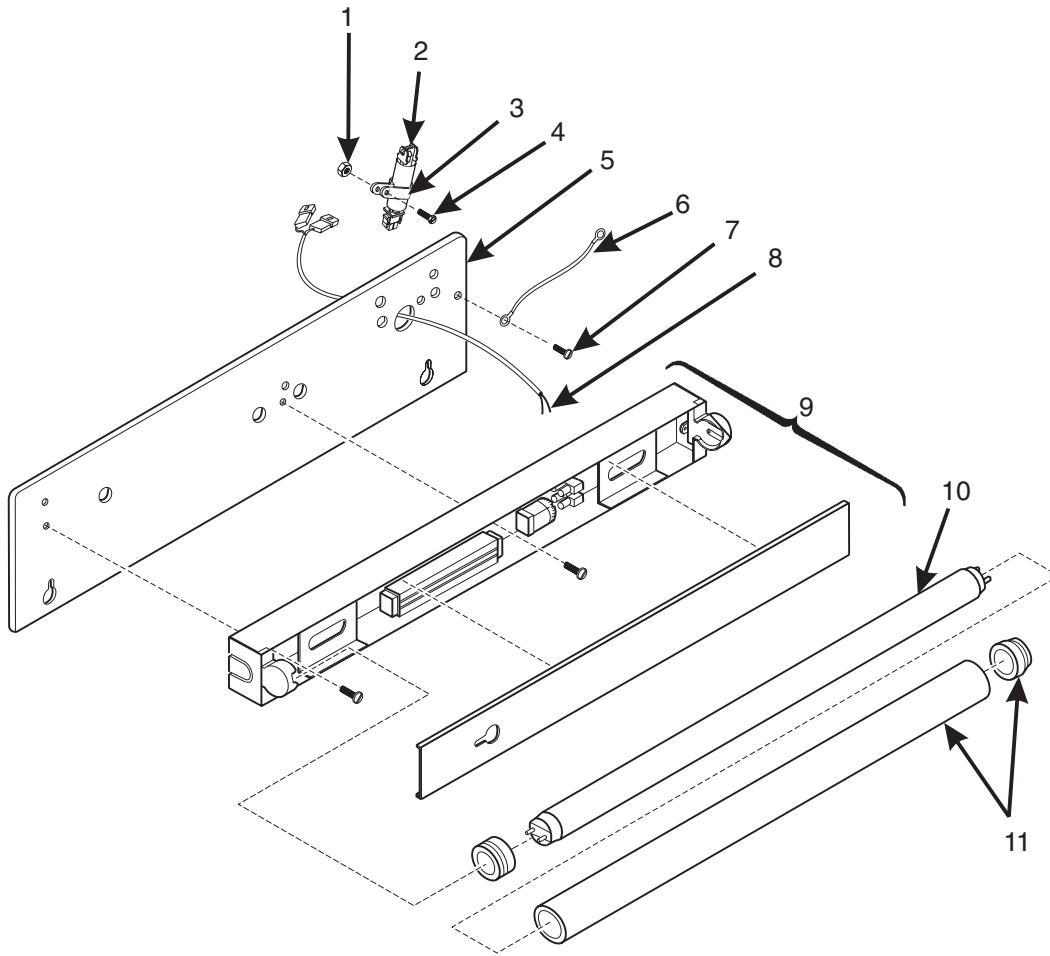

Hot Drink Series - Models 630 / 638 - Parts Manual

630P0029

Figure 34. Service Light/Bracket Assembly - 230 V

Hot Drink Series - Models 630 / 638 - Parts Manual

TABLE 34. SERVICE LIGHT/BRACKET ASSEMBLY - 230 V

<i>INDEX</i>	<i>PART NUMBER</i>	<i>DESCRIPTION</i>	<i>QTY.</i>
-	6339012	SERVICE LIGHT AND BRACKET ASSEMBLY (230 V. LATIN AMERICA ONLY)	1
1	9900081	NUT	1
2	6332010	SUPPRESSION ASSEMBLY	1
3	4305043	HARNESS CLIP	1
4	6231559	BRACKET	1
5	3157060	SCREW	1
6	9984165	JUMPER - GROUND WIRE	1
7	3157060	SCREW - #8-32 X .31 HEX W/ HD	-
8	6339011	JUMPER - SERVICE LIGHT	1
9	6239053	LIGHT ASSEMBLY - FLUORESCENT - 230 V	1
10	6232305	LAMP SLEEVE AND END CAPS ASSEMBLY	1
11	2222096	FLUORESCENT LAMP	1