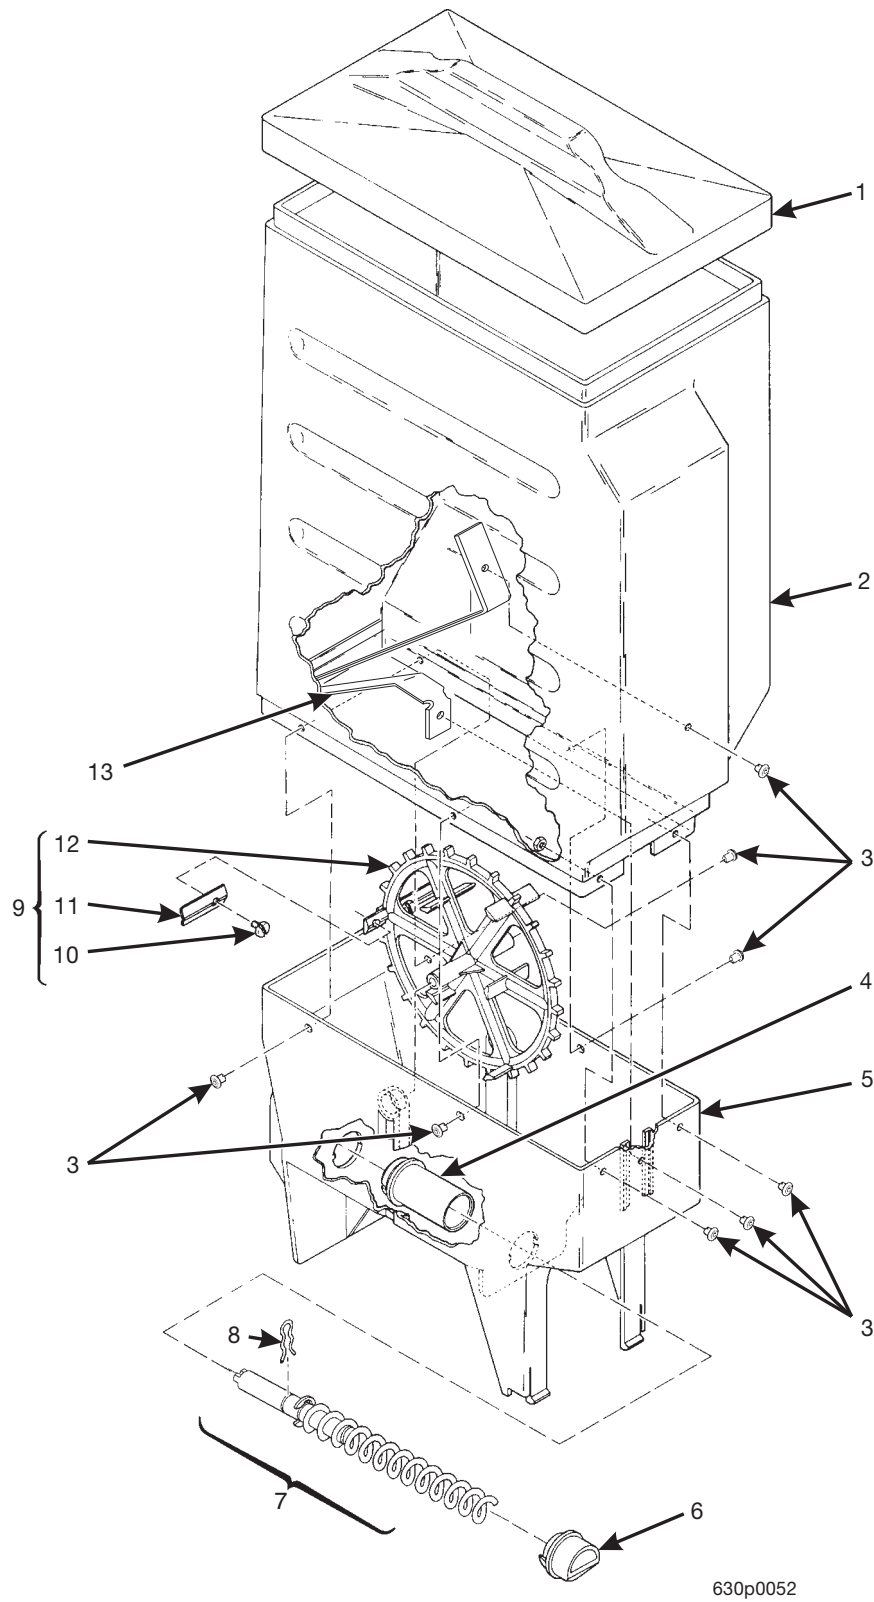

Hot Drink Series - Models 630 / 638 - Parts Manual

Figure 68. Canister Assembly - Fresh Brew Coffee

Hot Drink Series - Models 630 / 638 - Parts Manual

TABLE 68. CANISTER ASSEMBLY - FRESH BREW COFFEE

<i>INDEX</i>	<i>PART NUMBER</i>	<i>DESCRIPTION</i>	<i>QTY.</i>
-	6237434	CANISTER ASSEMBLY - COFFEE - FRESH BREW	-
1	6237066	LID - CANISTER	1
2	6337024	SLEEVE - CANISTER	1
3	6237019	ALUMINUM "POP" RIVETS - .187 DIA	12
4	6237014	BEARING - CANISTER	1
5	6337021	CANISTER BASE	1
6	6237063	NOZZLE - DISPENSING - CANISTER	1
7	6237095	AUGER AND SHAFT ASSEMBLY	1
8	6337020	CLIP - SPRING	1
9	6337030	MIXING WHEEL ASSEMBLY (INCLUDES INDEX NUMBERS 10 -12)	1
10	6537026	ALUMINUM CAP RIVET-.187 DIA	2
11	6337087	EXTENSION - WHEEL - F.B. COFFEE	2
12	6337086	MIXING WHEEL - F.B. COFFEE	1
13	6237020	SPRING - GROUND COFFEE	1