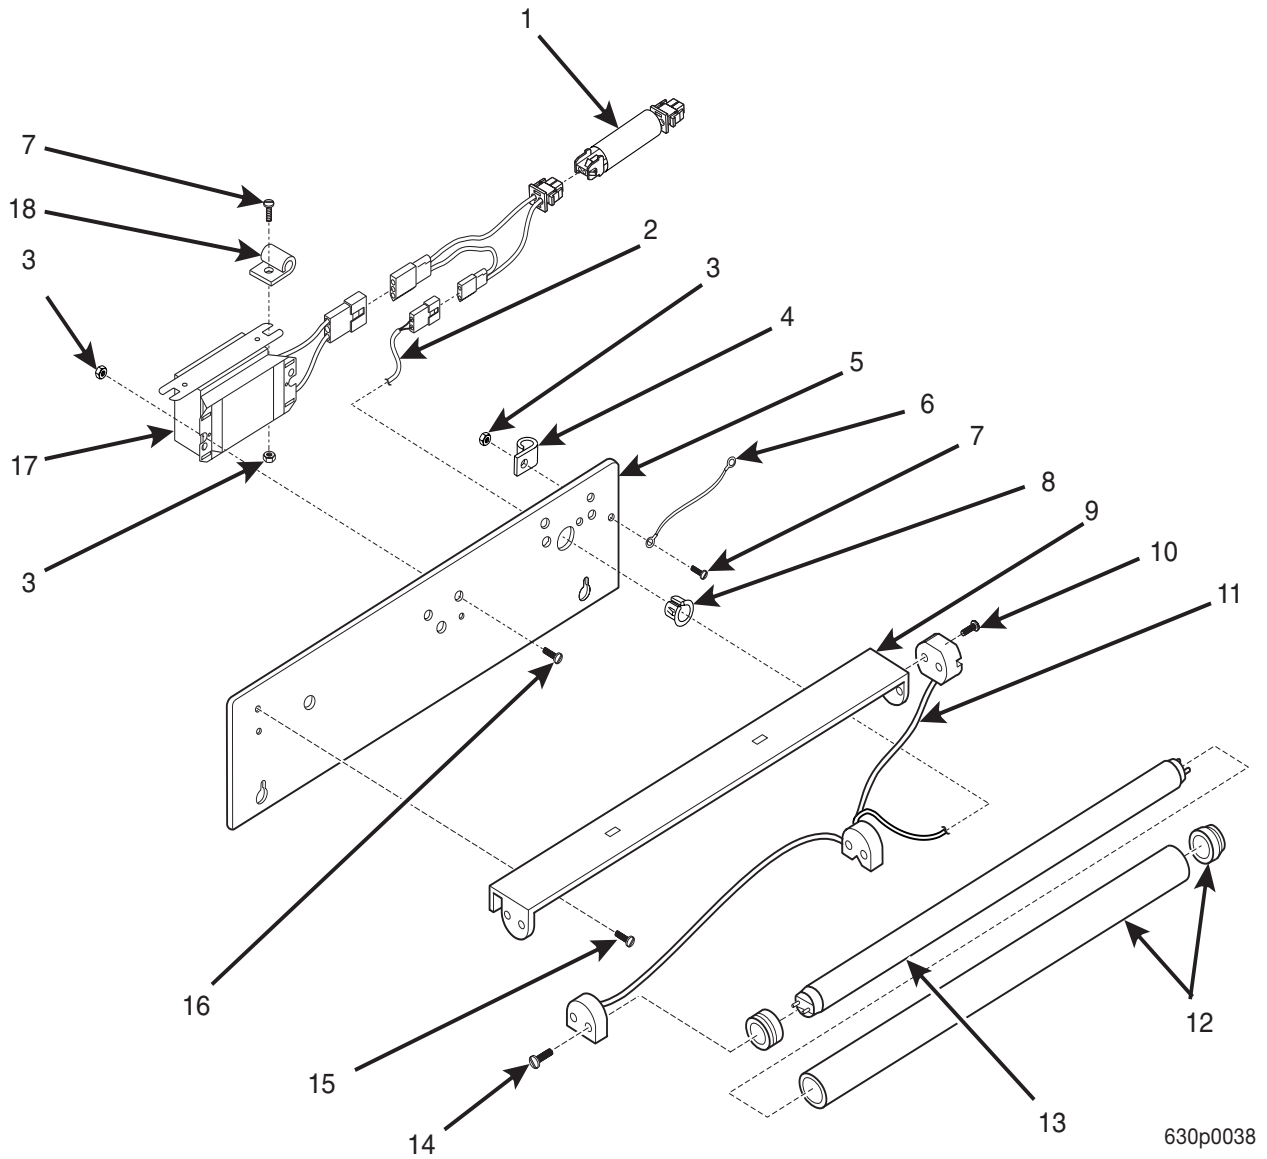

Hot Drink Series - Models 630 / 638 - Parts Manual

Figure 33. Service Light/Bracket Assembly - 115 V

Hot Drink Series - Models 630 / 638 - Parts Manual

TABLE 33. SERVICE LIGHT/BRACKET ASSEMBLY - 115 V

<i>INDEX</i>	<i>PART NUMBER</i>	<i>DESCRIPTION</i>	<i>QTY.</i>
-	6231372	SERVICE LIGHT/BRACKET ASSEMBLY - 115 V (INCLUDES INDEX NUMBERS 3-15)	1
-	6231232	LIGHT ASSEMBLY - 115 V (INCLUDES INDEX NUMBERS 10, 11, 13, AND 16)	1
1	1451124	SUPPRESION NETWORK ASSEMBLY	1
2	3156932	WIRING HARNESS	1
3	9900081	NUT - #8-32 KEPS	-
4	4305043	HARNESS CLIP	-
5	6231559	BRACKET	1
6	9984165	JUMPER - GROUND	1
7	3157060	SCREW - #8-32	1
8	3106154	BUSHING	1
9	2272036	BRACKET - LIGHT	1
10	3107171	SCREW	2
11	2346016	HARNESS	1
12	9984165	LAMP SLEEVE AND END CAPS ASSEMBLY	1
13	2222096	FLUORESCENT LAMP	1
14	1452076	SCREW - #14-36 X .437 RHS	2
15	1451097	SCREW - #8-32 .31 HX HD	2
16	1170206	SCREW - #8-32 X .31 HX HD	1
17	3151058	BALLAST ASSEMBLY	1
18	1452139	RETAINER - HARNESS	1