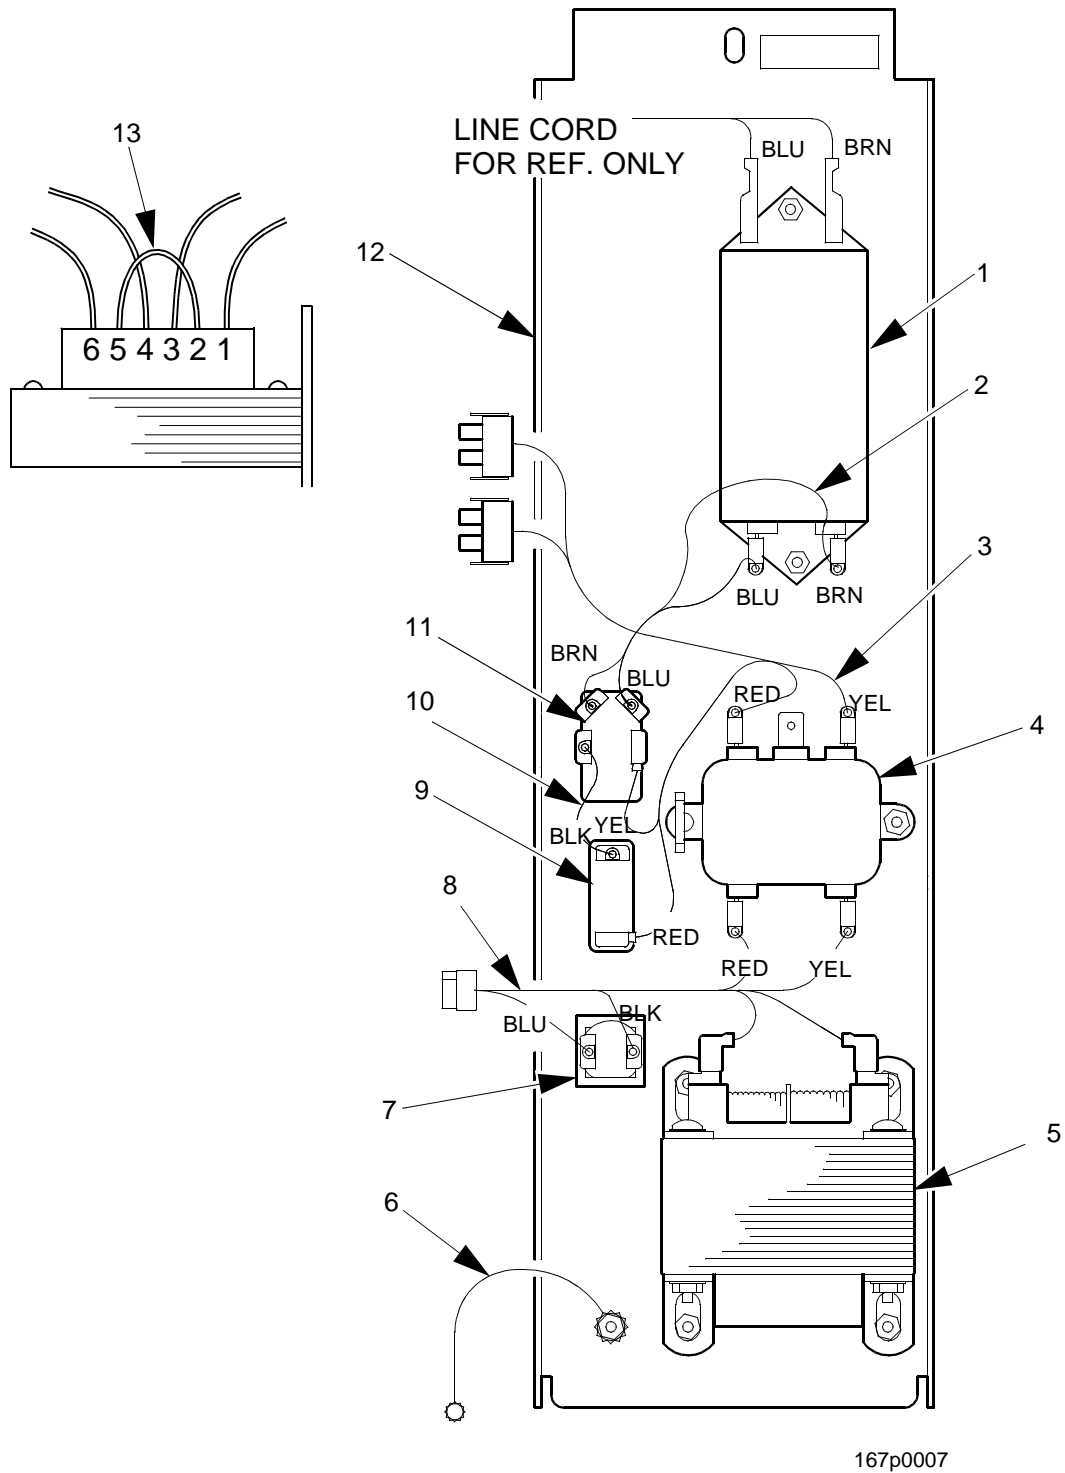

Hot Drink Series - Models 630 / 638 - Parts Manual

Figure 29. Power Panel Assembly - 230 V Latin America

Hot Drink Series - Models 630 / 638 - Parts Manual

TABLE 29. POWER PANEL ASSEMBLY - 230 V LATIN AMERICA

INDEX	PART NUMBER	DESCRIPTION	QTY
-	4521020	POWER PANEL ASSY-U.K.-230V	-
1	9989110	MAIN LINE FILTER	1
2	6849015	JUMPER	1
3	1709000	HARNESS	1
4	9989100	E.M.I. FILTER	1
5	9989046	24V XFMR-DUAL PIR.-.187 TERM.	1
6	9984094	GROUND WIRE	1
7	9989674	BREAKER - 4A	1
8	1709001	HARNESS	1
9	9989672	BREAKER-15A	1
10	1709006	JUMPER	1
11	9984629	SWTICH	1
12	1701025	PLATE-HOUSING-PANEL	1
13	4279001	JUMPER	1