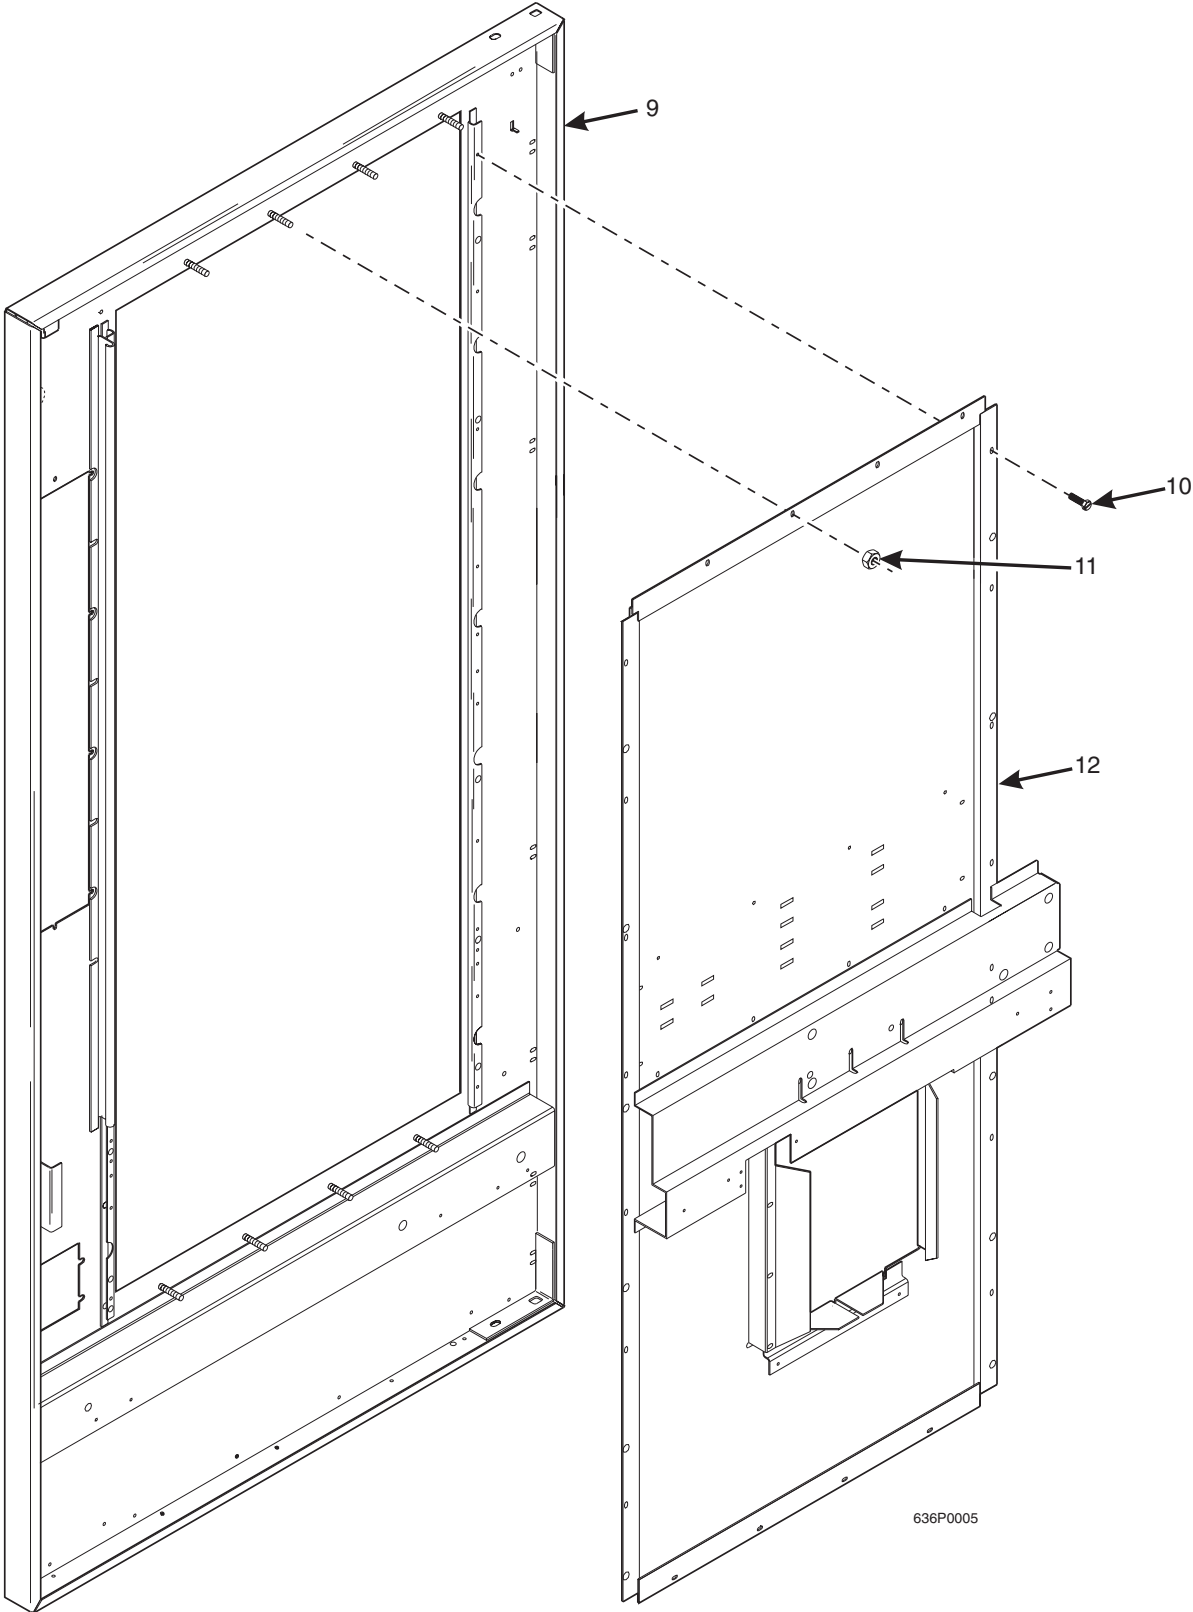

Hot Drink Series - Models 630 / 638 - Parts Manual

Figure 3. Door Assembly - Part 2

Hot Drink Series - Models 630 / 638 - Parts Manual

TABLE 3. DOOR ASSEMBLY - PART 2

<i>INDEX</i>	<i>PART NUMBER</i>	<i>DESCRIPTION</i>	<i>QTY.</i>
-	6302001	DOOR ASSEMBLY - COMMON - STANDARD	1
-	6302002	DOOR ASSEMBLY - COMMON - GENERATION (NOT SHOWN)	
1	1582069	WELD ASSEMBLY - DOOR	1
2	9900081	NUT - #8032 KEPS	-
3	1451097	SCREW - #8-32 X .31 HEX HD	-
4	6263000	MECH AND CANISTER ASSEMBLY (SEE FIGURE 11 FOR DETAILS)	1
5	6392007	PANEL ASSEMBLY - DOOR - CENTER	1
6	-	AUTOMATIC DELIVERY DOOR (SEE FIGURE 17 FOR DETAILS)	1
7	6300003	SELECTION LABEL	1
8	1570116	QUALITY LABEL	1
9	6232513	SANITATION LABEL	1