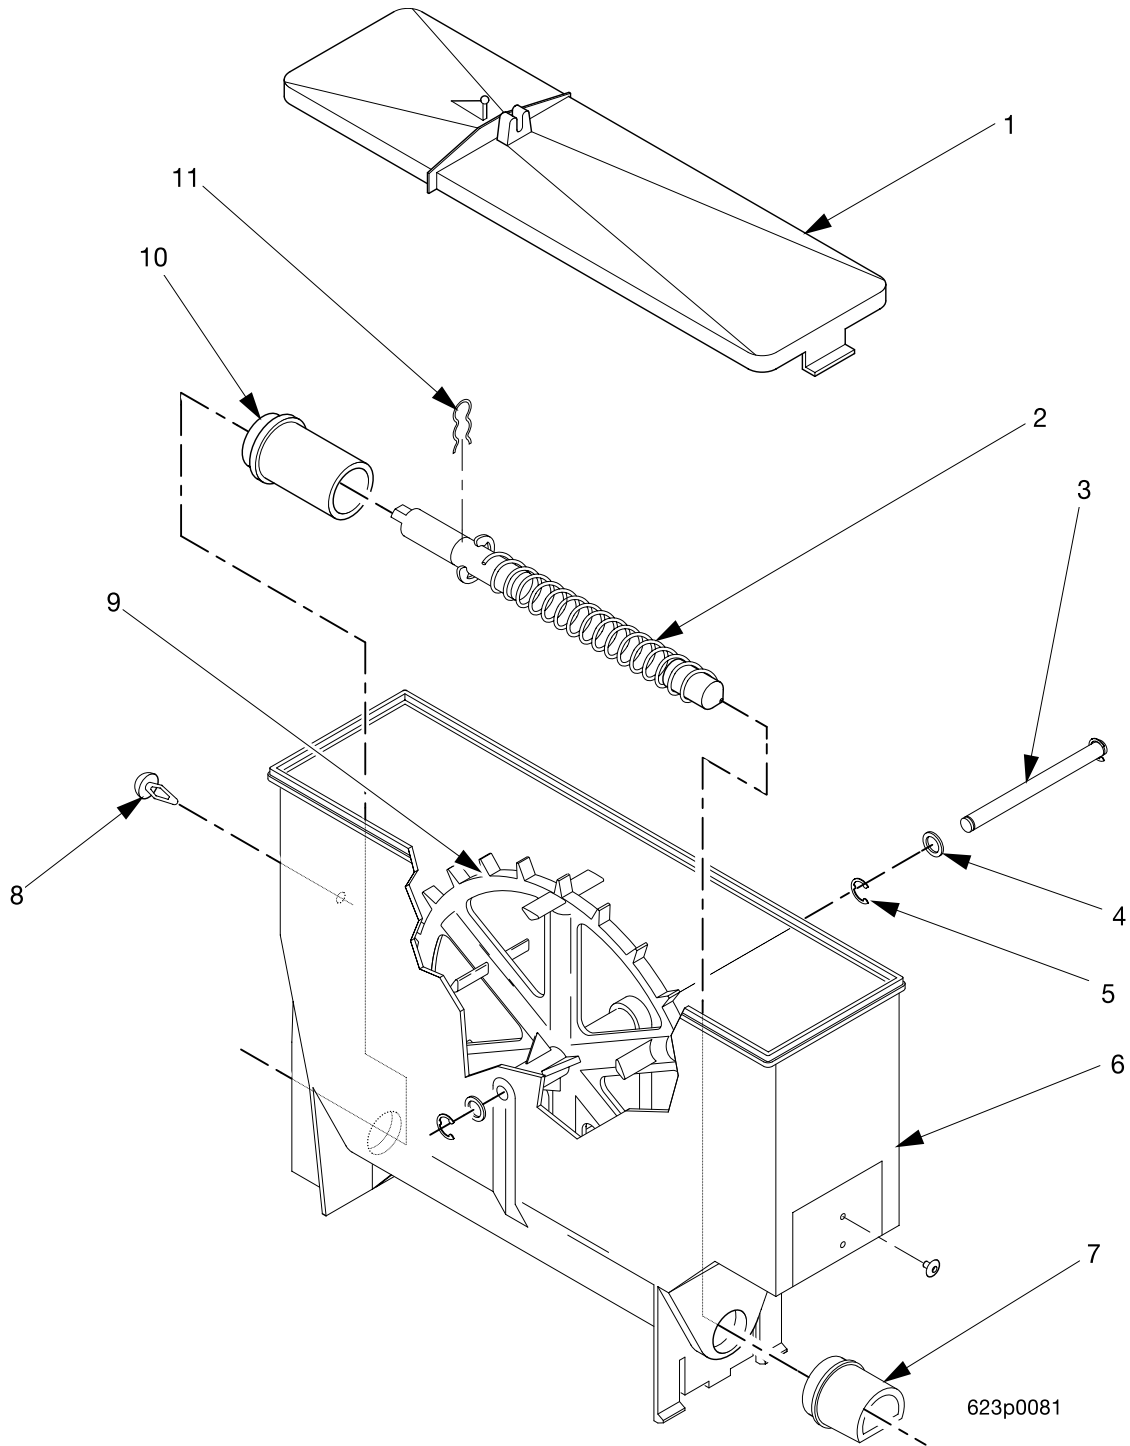

Hot Drink Series - Models 630 / 638 - Parts Manual

Figure 65. Canister Assembly - Lightener

Hot Drink Series - Models 630 / 638 - Parts Manual

TABLE 65. CANISTER ASSEMBLY - LIGHTENER

<i>INDEX</i>	<i>PART NUMBER</i>	<i>DESCRIPTION</i>	<i>QTY.</i>
-	6237446	CANISTER ASSEMBLY - LIGHTENER	-
1	6237023	LID - CANISTER	1
2	6237180	PLUG AND AUGER ASSEMBLY (INCLUDES THE NEXT 2 ITEMS)	1
-	6237046	PLUG - AUGER	1
-	6237179	AUGER ASSEMBLY	1
3	6237167	SHAFT - CANISTER	1
4	6237116	WASHER - SEAL - WEAR PLATE	2
5	9900415	RETAINING RING REINF E TYP.1	2
6	6237176	BASE - CANISTER	1
7	6237106	NOZZLE - DISPENSING - CANISTER	1
8	6237053	FASTENER - PUSH IN	1
9	6237181	MIXING WHEEL	1
10	6237014	BEARING - CANISTER	1
11	6337020	CLIP - SPRING	1