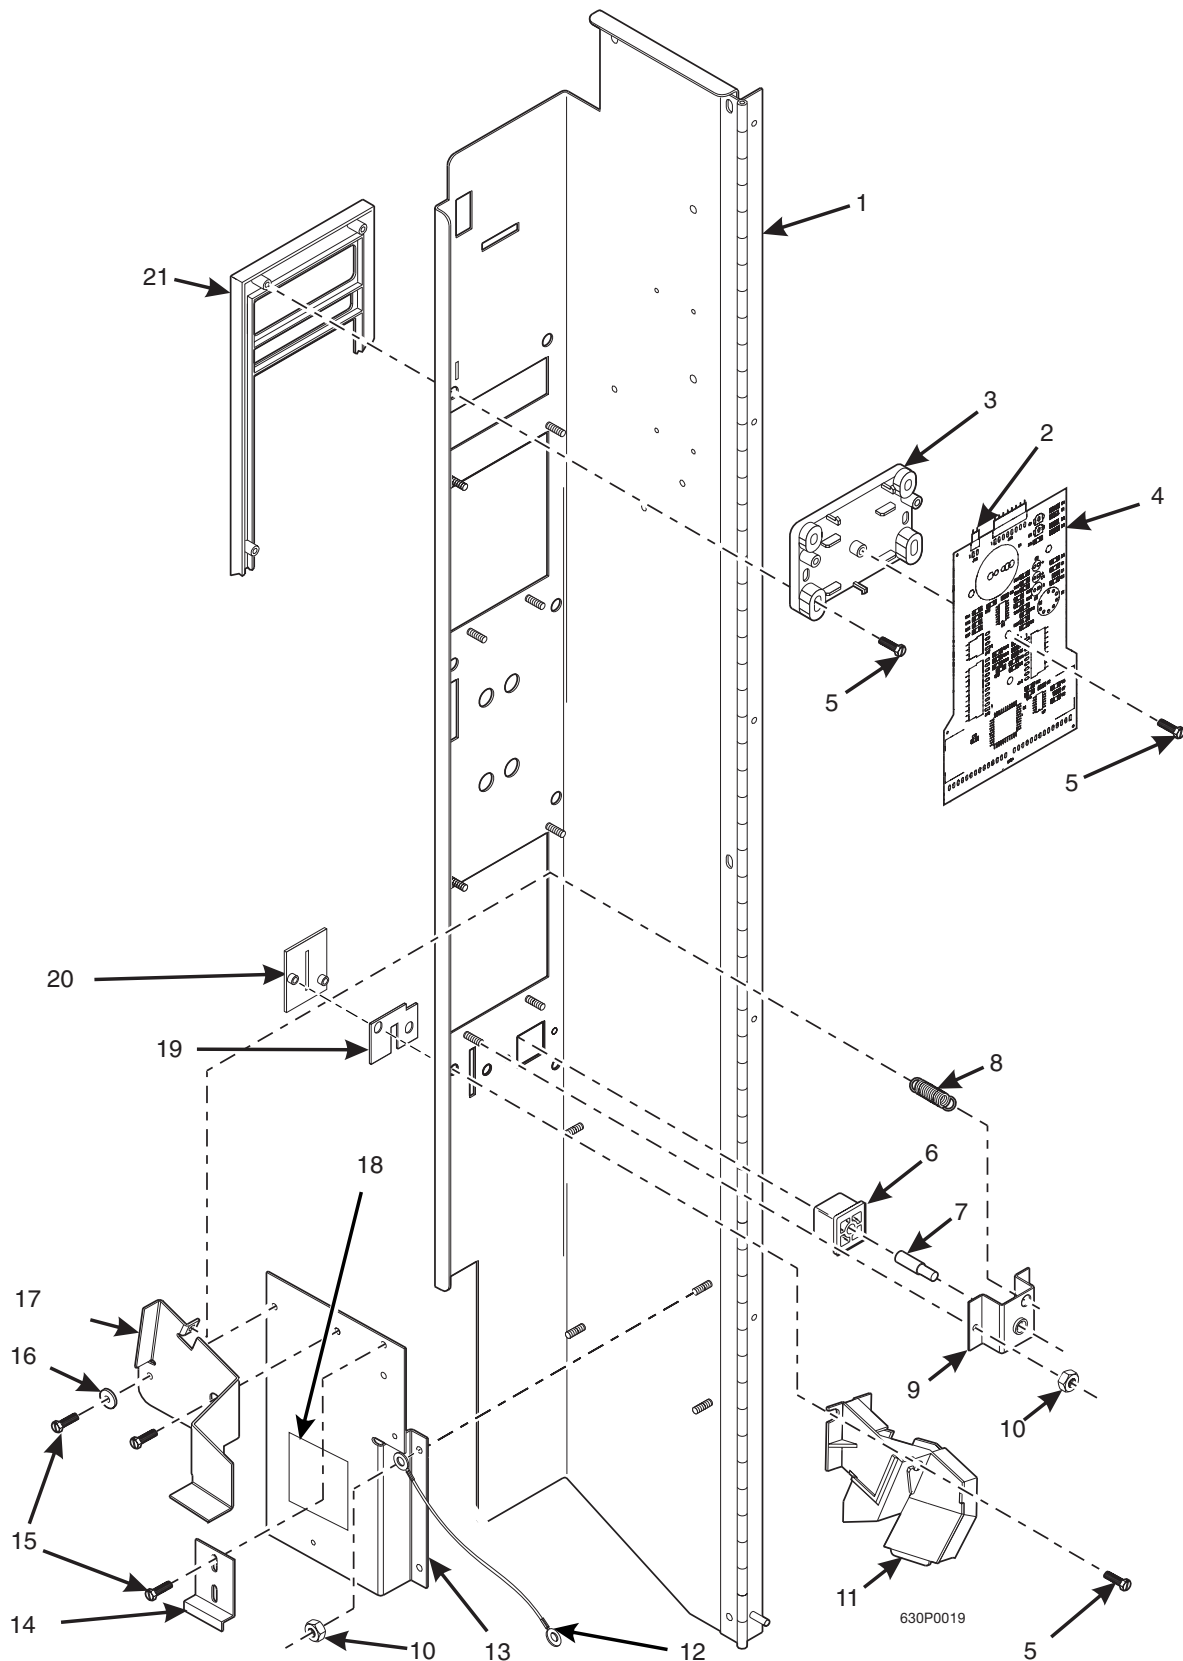

Hot Drink Series - Models 630 / 638 - Parts Manual

Figure 57. Monetary Panel - Part 2

Hot Drink Series - Models 630 / 638 - Parts Manual

TABLE 57. MONETARY PANEL - PART 2

<i>INDEX</i>	<i>PART NUMBER</i>	<i>DESCRIPTION</i>	<i>QTY.</i>
1	1575094	WELD ASSEMBLY - PANEL - MONETARY	REF
2	1579009	JUMPER - DOOR SWITCH	1
3	1475099	BRACKET - PCB - DISPLAY	1
4	9989685	PCB ASSEMBLY - DISPLAY	1
5	2226380	SCREW - #6 PHS	10
6	1475026	BUTTON - COIN RETURN	1
7	1475072	SHAFT - RETURN BUTTON	1
8	1127808	SPRING SHELF RESET	1
9	1571079	BRACKET - COIN RETURN BUTTON	1
10	9900081	NUT - #8-32	-
11	1575003	COIN CHUTE ASSEMBLY	1
12	1475119	JUMPER - GROUND WIRE	1
13	1571078	BRACKET ASSEMBLY - COIN MECH.	1
14	6231037	CLAMP - CABLE	1
15	1451097	SCREW - #8-32 X .31 HX HD	-
16	2204093	WASHER - SCAVENGER BAR	1
17	1571113	ARM - SCAVENGER	1
18	1570105	LABEL - COIN MECHANISM	1
19	1472222	COIN BLOCK	1
20	1472223	COIN INSERT	1
21	1595017	FACE PLATE ASSEMBLY - GPL (SEE FIGURE 59 FOR DETAILS)	1