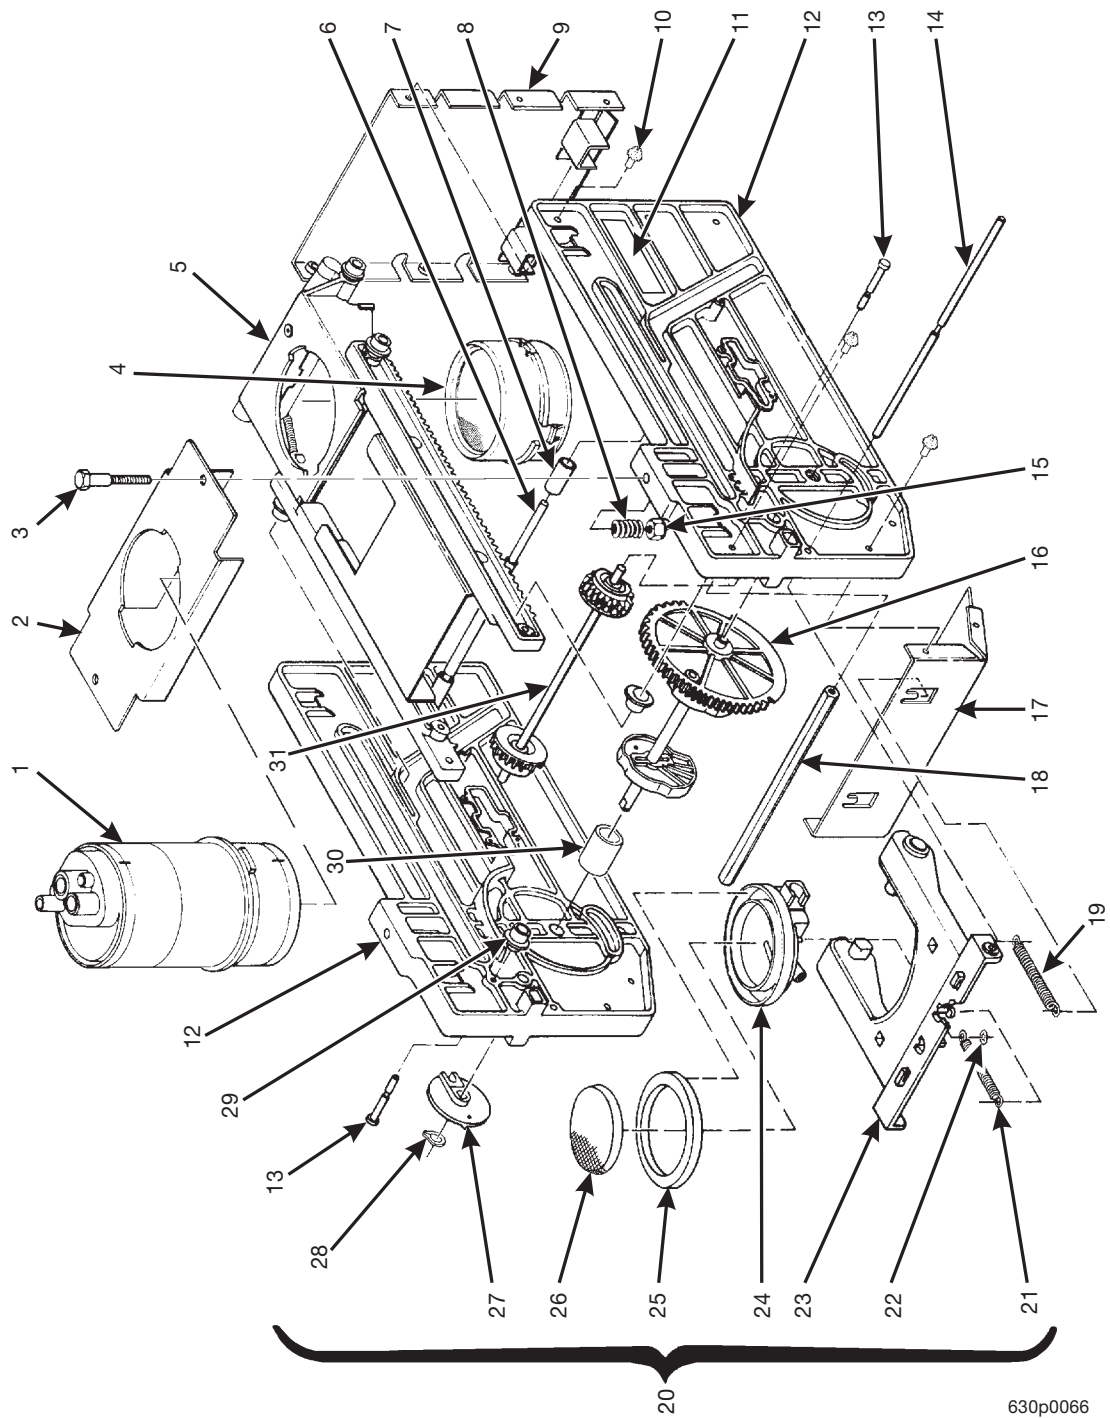

Hot Drink Series - Models 630 / 638 - Parts Manual

Figure 40. Single Brewer Assembly (Without Filter)

Hot Drink Series - Models 630 / 638 - Parts Manual

TABLE 40. SINGLE BREWER ASSEMBLY (WITHOUT FILTER)

<i>INDEX</i>	<i>PART NUMBER</i>	<i>DESCRIPTION</i>	<i>QTY.</i>
-	6234010	SINGLE BREWER ASSEMBLY - NO FILTER	REF.
1	6234328	BARREL ASSEMBLY - BREWER (SEE FIGURE 42 FOR DETAILS)	1
2	6234301	BARREL - SUPPORT - BREWER	1
3	6234288	BOLT - 1/4-20 X 1 1/2	2
4	6234104	BASKET - BREWER	1
5	6234001	RACK ASSEMBLY (SEE FIGURE 43 FOR DETAILS)	1
6	6234215	WALL ASSEMBLY - REAR	1
7	6234270	ROLLER - STOP	2
8	6234225	SPRING - BREWER	2
9	6234271	SHAFT - FLIP STOP	1
10	6234295	SCREW - #8-32 X .38 HHS W.L.W	12
11	6231197	LABEL - CAUTION: HOT WATER HAZARD	1
12	6234273	SIDEWALL - BREWER	2
13	6234223	PIN - ROLLER - SIDEWALL	2
14	6234308	SHAFT - SWING ARM	1
15	6234289	LOCKNUT - #1/4-20	2
16	6234008	GEAR AND CAM ASSEMBLY	1
16	6234205	SPRING	2
17	6234220	WALL ASSEMBLY - BOTTOM - FROMT	1
18	6234293	SPACER - SINGLE BREWER	1
20	6234200	SWING ARM ASSEMBLY (INCLUDES INDEX NUMBERS 20 - 24)	1
21	6234205	EXT. SPRING - SWING ARM	2
22	6234243	SHAFT - RETAINER - .125 DIA.	2
23	6234002	SWING ARM ASSEMBLY	1
24	6234240	FUNNEL - COFFEE	1
25	6234375	SEAL - BREWER	1
26	6204223	FILTER SUPPORT - 30 MESH	1
27	6234310	DRIVE CONNECTION - BREWER	1
28	6234303	RETAINING RING - .375 DIA.	1
29	6234222	ROLLER - BREWER	2
30	6234803	SPACER - CAM	1
31	6234007	PINION GEAR ASSEMBLY	1