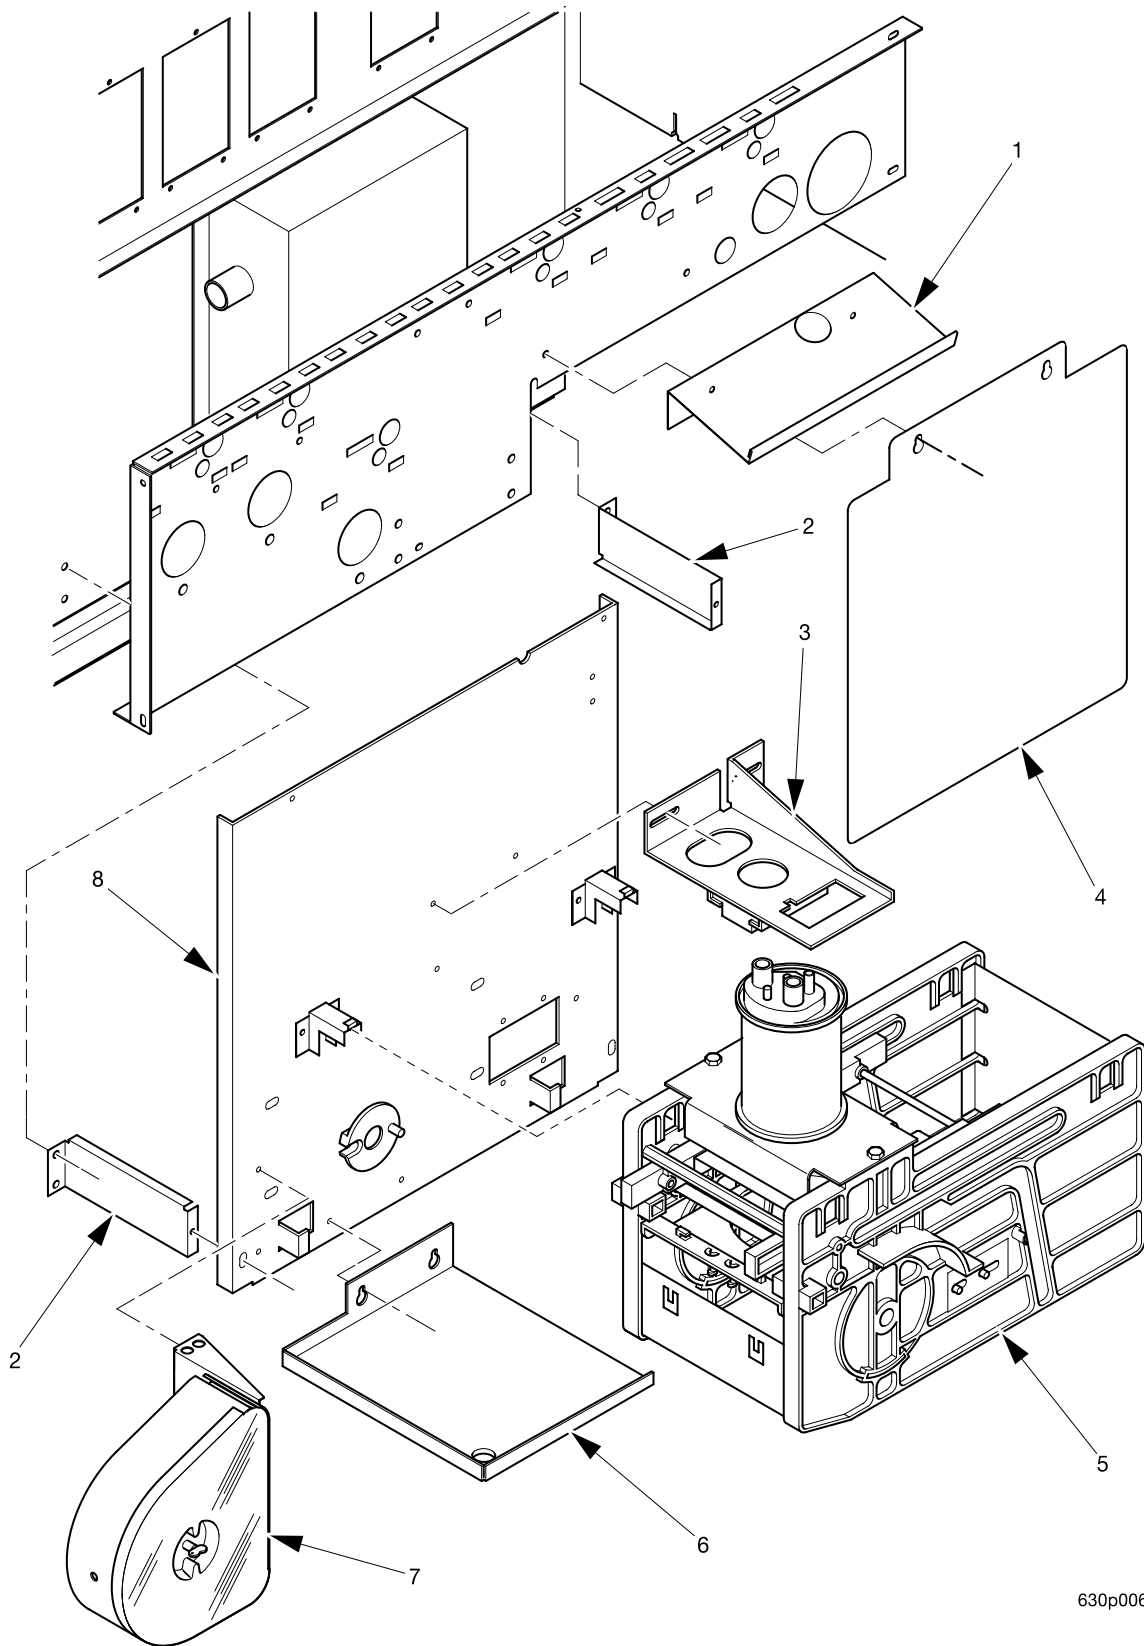

Hot Drink Series - Models 630 / 638 - Parts Manual

630p006C

Figure 24. Cabinet Assembly - Part 3

Hot Drink Series - Models 630 / 638 - Parts Manual

TABLE 24. CABINET ASSEMBLY - PART 3

<i>INDEX</i>	<i>PART NUMBER</i>	<i>DESCRIPTION</i>	<i>QTY.</i>
1	6351005	BRACKET - TUBING RETAINER	1
2	6234516	BRACKET - MOUNTING PLATE	2
3	6237352	LOCATOR AND BRACKET ASSEMBLY	1
4	6241004	COVER - BREWER	1
5	6234000	SINGLE BREWER ASSEMBLY - WITH FILTER (SEE FIGURE 41 FOR DETAILS)	1
	6234010	SINGLE BREWER ASSEMBLY - WITHOUT FILTER (SEE FIGURE 40 FOR DETAILS)	
6	6341027	BRACKET - TUBE RETAINER	1
7	6234524	DRAIN PAN - BREWER	1
8	6234622	PAPER ROLL ASSEMBLY - FILTER	1
9	-	DRIVE ASSEMBLY - BREWER (SEE FIGURE 54 FOR DETAILS)	1