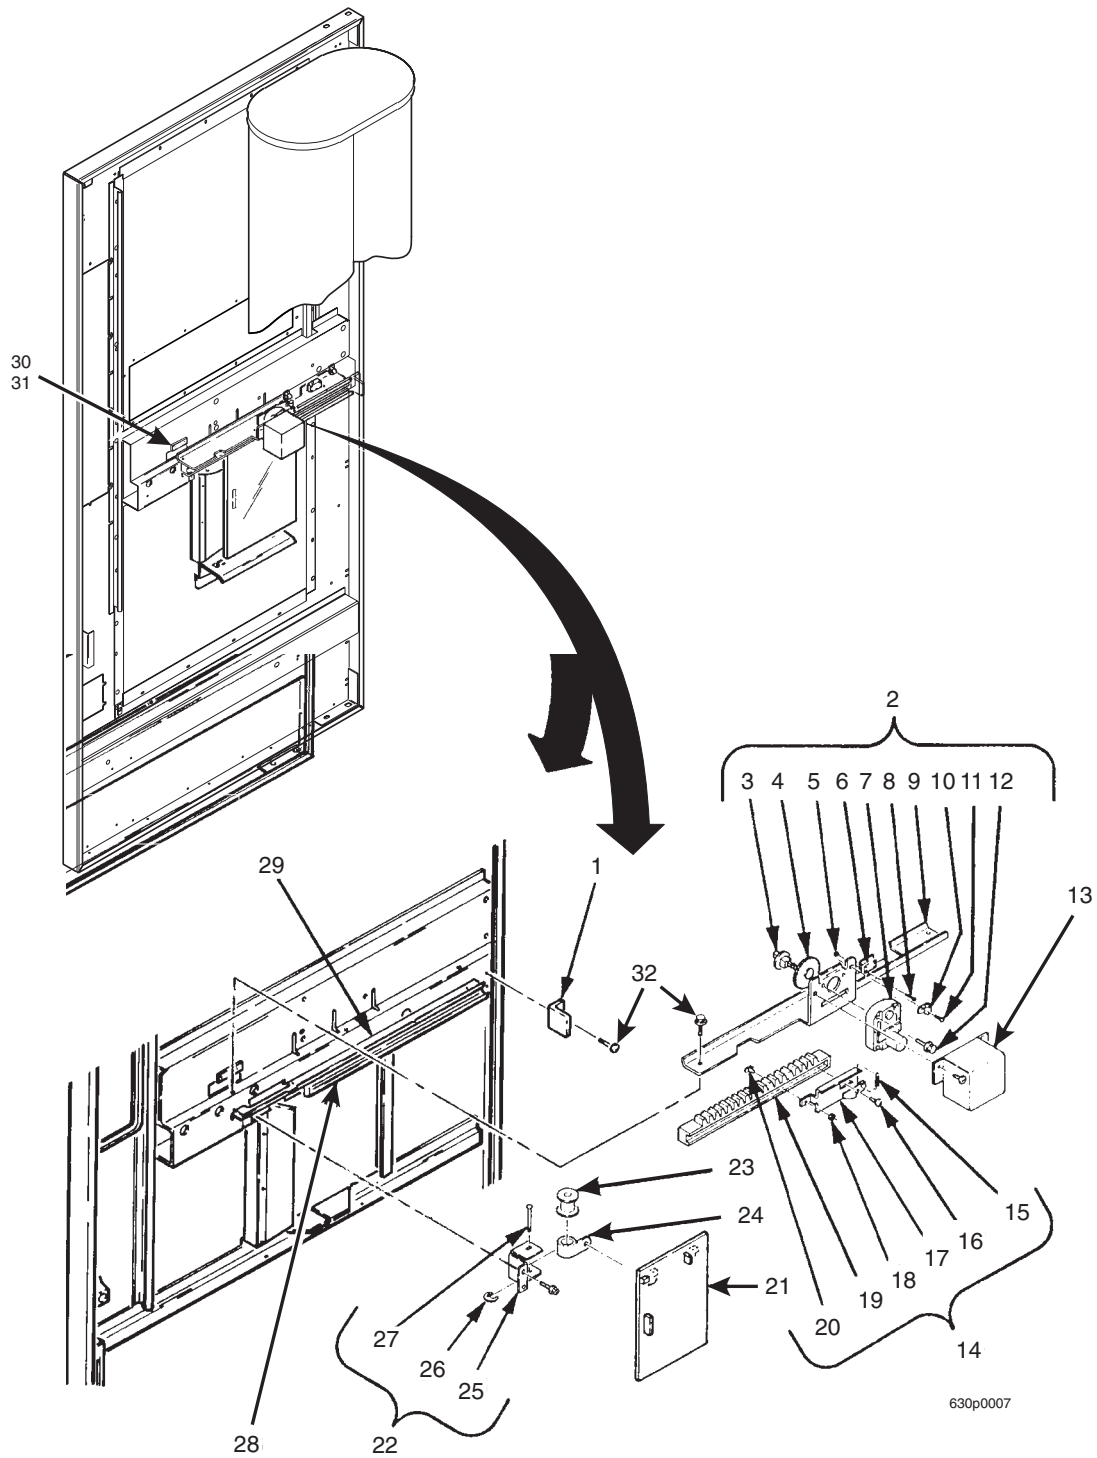

Hot Drink Series - Models 630 / 638 - Parts Manual

Figure 17. Automatic Delivery Door

Hot Drink Series - Models 630 / 638 - Parts Manual

TABLE 17. AUTOMATIC DELIVERY DOOR

<i>INDEX</i>	<i>PART NUMBER</i>	<i>DESCRIPTION</i>	<i>QTY.</i>
1	6232096	STOP - DOOR VEND	1
2	6232090	MOTOR AND BRACKET ASSEMBLY - VEND DOOR (INCLUDES INDEX NUMBERS 3-12)	1
3	1477113	COUPLING - SPIRAL	1
4	1477020	GEAR - TRAY	1
5	1217159	SCREW - #4-40 KEPS W/EXT L/WAS	2
6	5220108	SWITCH	1
7	1577035	MOTOR AND PCB ASSEMBLY	1
8	1217160	SCREW - #4-40 KEPS W/EXT	2
9	3282004	BRACKET - MOTOR	1
10	2342315	CLIP - WIRE HARNESS	1
11	9900157	SCREW #8-32 X 7/32 HWHD TY23	4
12	1457027	SCREW 8-32 X .81 HHSI TAPTITE	2
13	6232263	COVER - MOTOR - VEND DOOR	1
14	6232120	RACK ASSEMBLY - VEND DOOR - AUTO (INCLUDES INDEX NUMBERS 15-20)	1
15	3108141	SPRING COVER AIR GAP	1
16	6232317	SCREW - #8-32 X 1/2 RHS MACH	1
17	6232160	PLATE ASSEMBLY - RACK	1
18	9900081	NUT - #8-32 KEPS ZINC PLATE	2
19	6234106	RACK - BREWER	1
20	2222031	TEE BOLT - TRIM	1
21	6232065	DOOR - VEND	1
22	6232118	HOUSING AND SPRING ASSEMBLY - VEND DOOR (INCLUDES INDEX NUMBERS 23-27)	1
23	6232084	SPOOL - SPRING	1
24	6232091	SPRING - VEND DOOR	1
25	6232089	HOUSING - SPRING	1
26	9900425	RETAINING RING - REINF. E TYPE	1
27	6232085	SHAFT - SPOOL	1
-	6232100	BRACE & TRACK ASSEMBLY (INCLUDES INDEX NUMBERS 28-31)	1
28	6232172	TRACK - VEND DOOR	1
29	6532010	TRACK - GEAR RACK	1
30	3101059	NUT - WELD - 1/4-20 X N2115	4
31	6232049	BRACE - CUP MECHANISM	1
32	-	ATTACHING HARDWARE	-