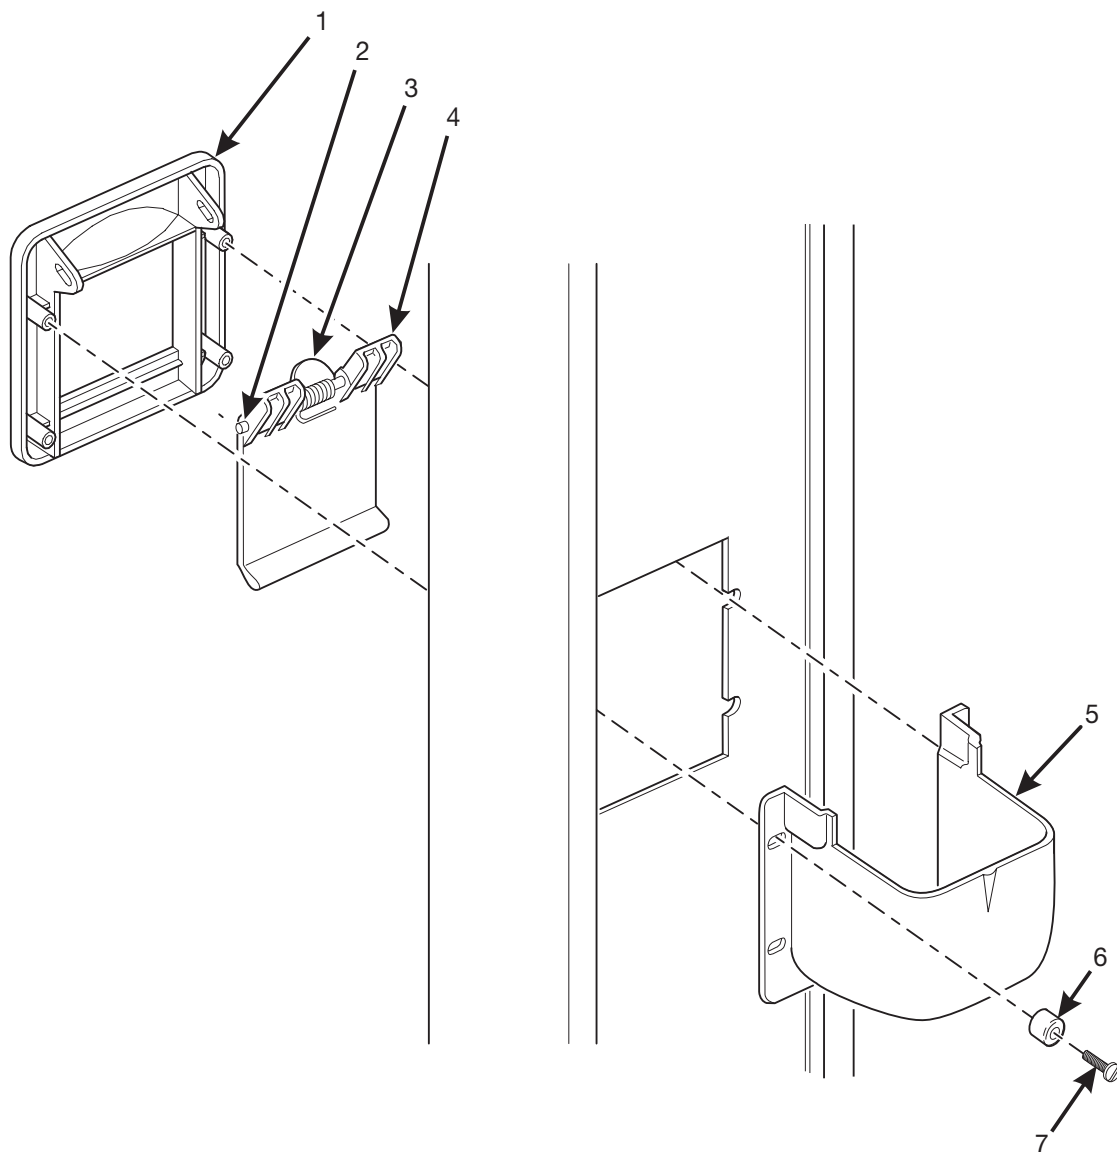

Hot Drink Series - Models 630 / 638 - Parts Manual

630P0031

Figure 6. Coin Receptacle Assembly

Hot Drink Series - Models 630 / 638 - Parts Manual

TABLE 6. COIN RECEPTACLE ASSEMBLY

<i>INDEX</i>	<i>PART NUMBER</i>	<i>DESCRIPTION</i>	<i>QTY.</i>
1	1572011	TRIM - COIN RECEPTACLE	1
2	4245084	SHAFT - DOOR - COIN RETURN	1
3	4245083	SPRING - COIN RETURN DOOR	1
4	4245082	GATE - COIN RETURN	1
5	1572010	CUP - COIN RETURN	1
6	2302053	SPACER - CUP	4
7	4042512	SCREW - #8-18 X 1/2 PHS - TAPPING	4