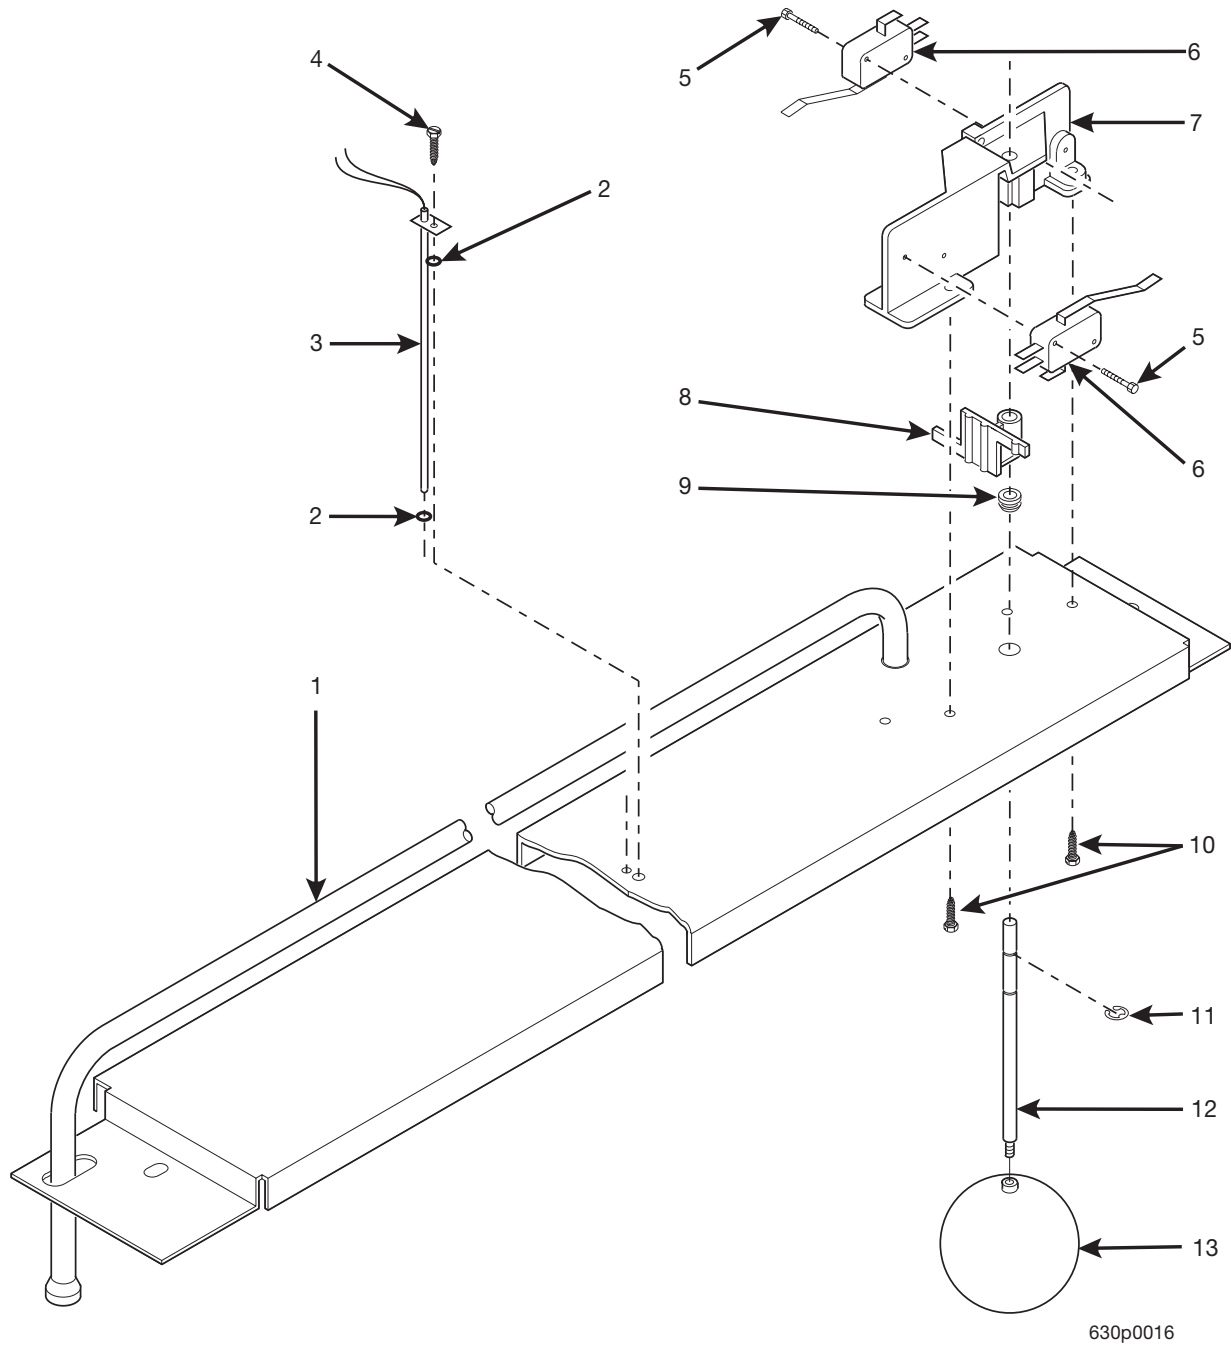

Figure 31. Lid Assembly - Water Tank

Hot Drink Series - Models 630 / 638 - Parts Manual

TABLE 31. LID ASSEMBLY - WATER TANK

<i>INDEX</i>	<i>PART NUMBER</i>	<i>DESCRIPTION</i>	<i>QTY.</i>
-	6338046	LID ASSEMBLY - WATER TANK	
1	6338047	WELD ASSEMBLY	1
2	6138287	O RING	2
3	6338051	SENSOR - TEMPERATURE	1
4	6234295	SCREW - #8-32 X .38 HHS W/LW	1
5	6238070	SCREW - #4-17 X .62 HEX HD.	4
6	6238084	SWITCH - LEVER	2
7	6238068	SWITCH MOUNTING BRACKET	1
8	6138183	ACTUATOR - SWITCH	1
9	6338050	BEARING	1
10	6237049	SCREW - #18-16 X .25 - SLTD - PHS	3
11	6124073	RETAINING RING	2
12	6338049	SHAFT - FLOAT	1
13	6508033	FLOAT	1