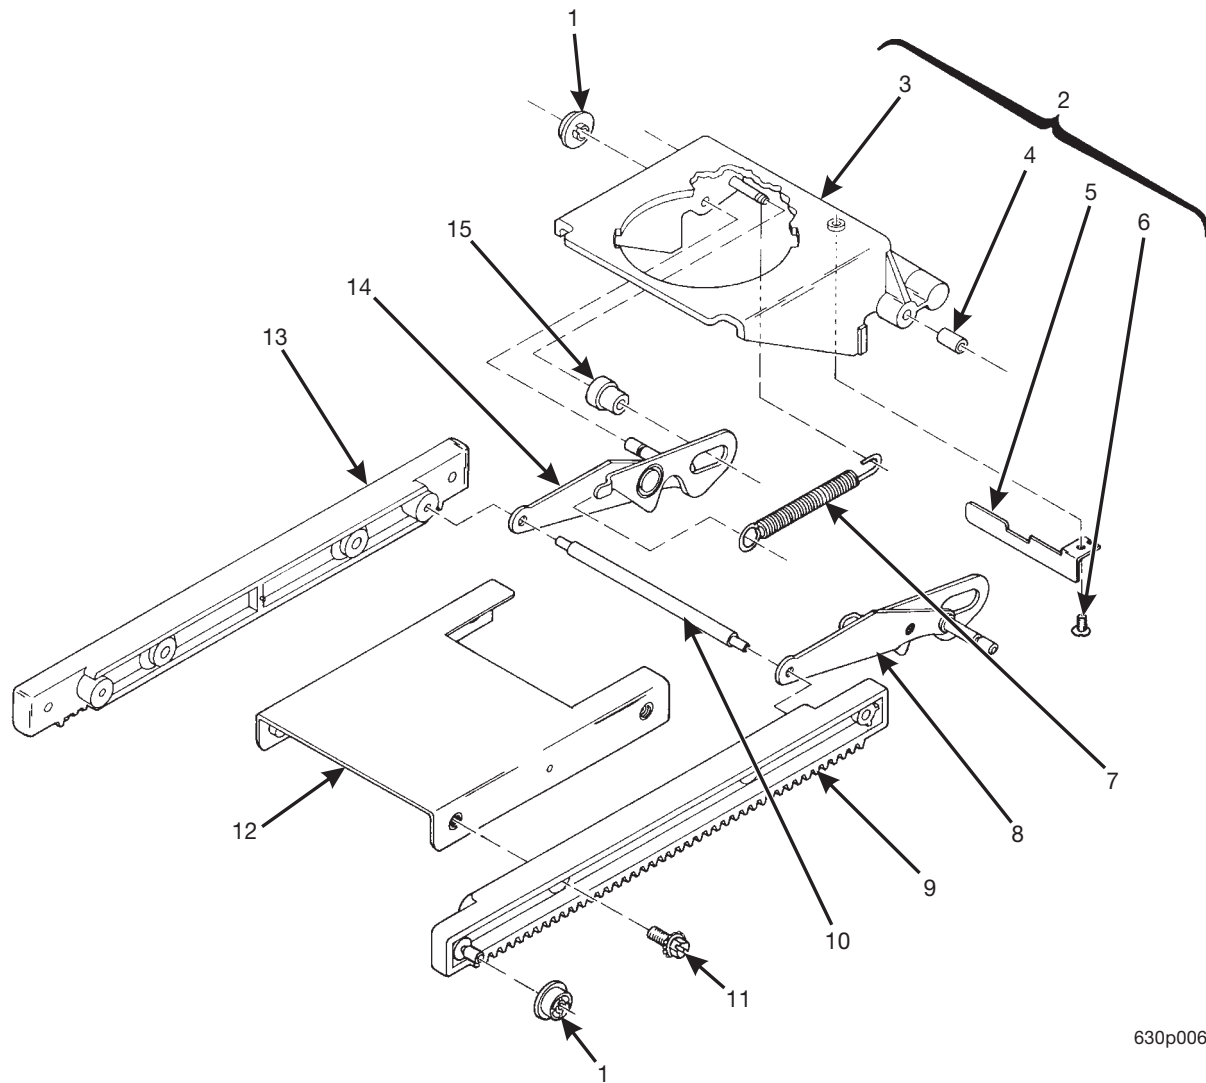

Hot Drink Series - Models 630 / 638 - Parts Manual

630p0062

Figure 43. Rack Assembly

Hot Drink Series - Models 630 / 638 - Parts Manual

TABLE 43. RACK ASSEMBLY

<i>INDEX</i>	<i>PART NUMBER</i>	<i>DESCRIPTION</i>	<i>QTY.</i>
-	6234001	RACK ASSEMBLY - BREWER	REF.
1	6234222	ROLLER - BREWER	4
2	6234116	BASKET HOUSING ASSEMBLY (INCLUDES INDEX NUMBERS 3 - 6)	1
3	6234250	BASKET HOUSING AND WIPER ASSEMBLY	1
4	6234278	BEARING - RETURN LEVER ROLLER	2
5	6234118	FLAT SPRING - BASKET HOUSING	1
6	6204211	SCREW - #6-32 X 1/4 PHS T/C SS	1
7	6234256	SPRING - FLIP	2
8	6234261	ROLLER LINKAGE ASSEMBLY - RIGHT	1
9	6234275	RACK ASSEMBLY - RIGHT - BREWER	1
10	6234110	SHAFT - FLIP	1
11	6234295	SCREW - #8-32 X .38 HHS W/LW	4
12	6234120	BRACKET ASSEMBLY - RACK	1
13	6234274	RACK ASSEMBLY - LEFT - BREWER	1
14	6237260	ROLLER LINKAGE ASSEMBLY - LEFT	1
15	6234292	RETURN LEVER ROLLER ASSEMBLY	2