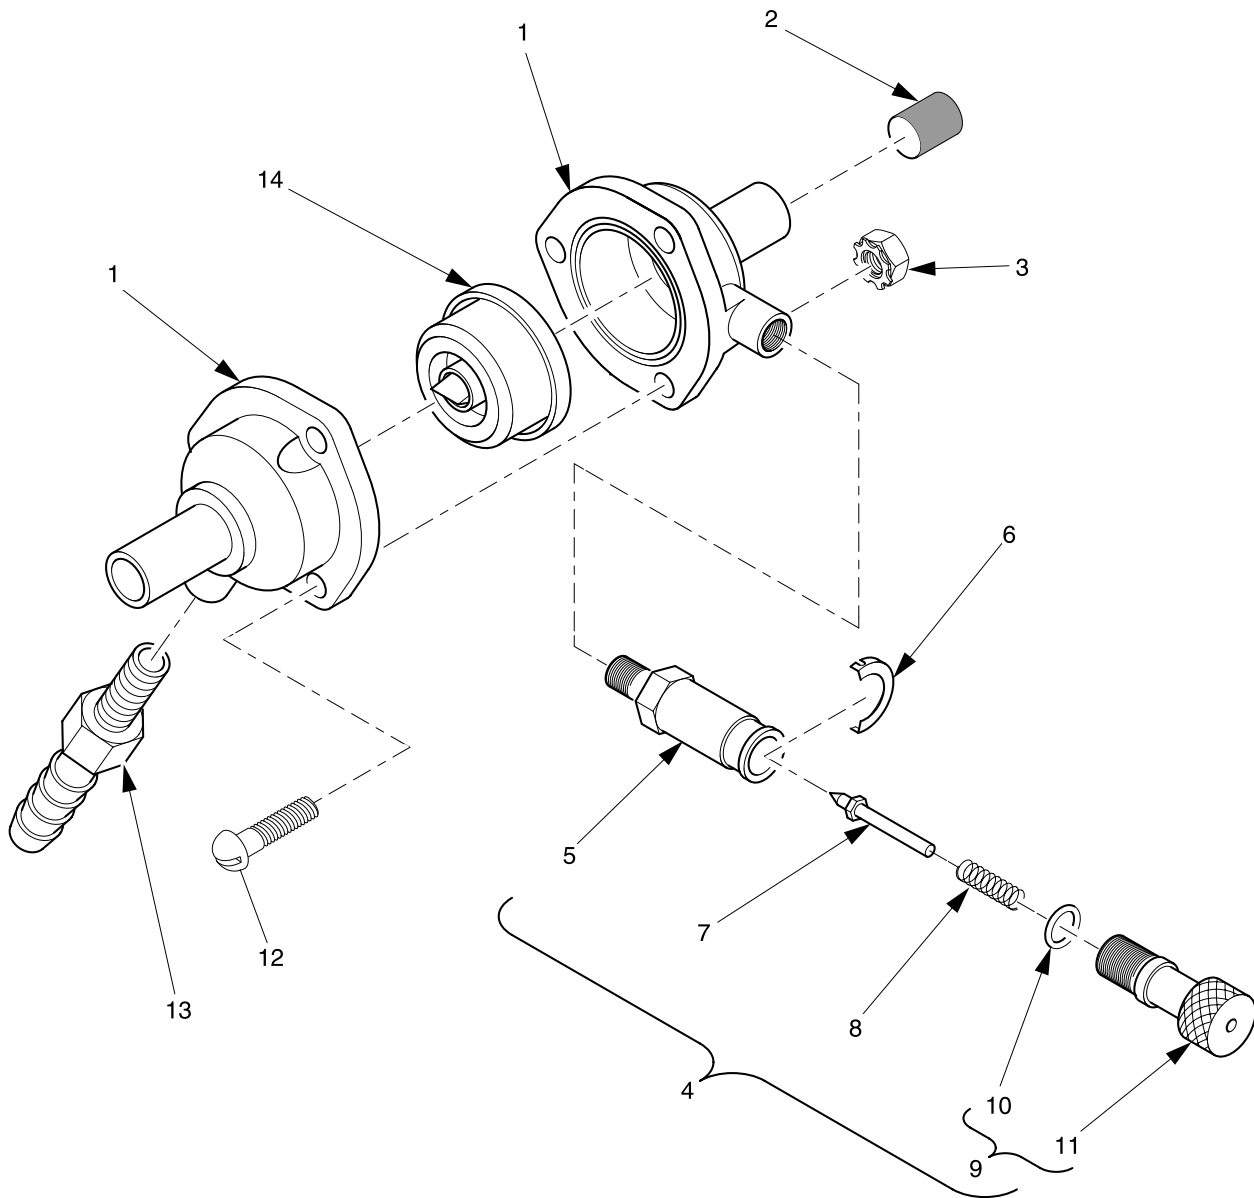

Hot Drink Series - Models 630 / 638 - Parts Manual

630p0045

Figure 38. Regulator Assembly

Hot Drink Series - Models 630 / 638 - Parts Manual

TABLE 38. REGULATOR ASSEMBLY

<i>INDEX</i>	<i>PART NUMBER</i>	<i>DESCRIPTION</i>	<i>QTY.</i>
-	6234981	REGULATOR ASSEMBLY	REF
1	6154214	BODY - REGULATOR	2
2	6234335	FILTER - AIR REGULATOR	1
3	9900081	NUT - #8-32 X 3/4 RHS	3
4	6154284	CONTROL ASSEMBLY (INCLUDES INDEX NUMBERS 4 - 9)	1
5	6154288	BODY - PRESSURE CONTROL	1
6	6154285	RETAINER - ADJUSTER	1
7	6154287	PLUNGER - PRESSURE CONTROL	1
8	6154286	SPRING - PRESSURE CONTROL	1
9	6154289	ADJUSTER ASSEMBLY (INCLUDES INDEX NUMBERS 10 & 11)	1
10	6154232	O-RING - .239 X .07	1
11	6154290	ADJUSTER - CONTROL	1
12	9900115	SCREW - #8-32 X 3/4 RHS	3
13	3167128	FITTING - PARKER # P4MCB2	1
14	6334016	DIAPHRAGM AND RESTRICTOR ASSEMBLY	1