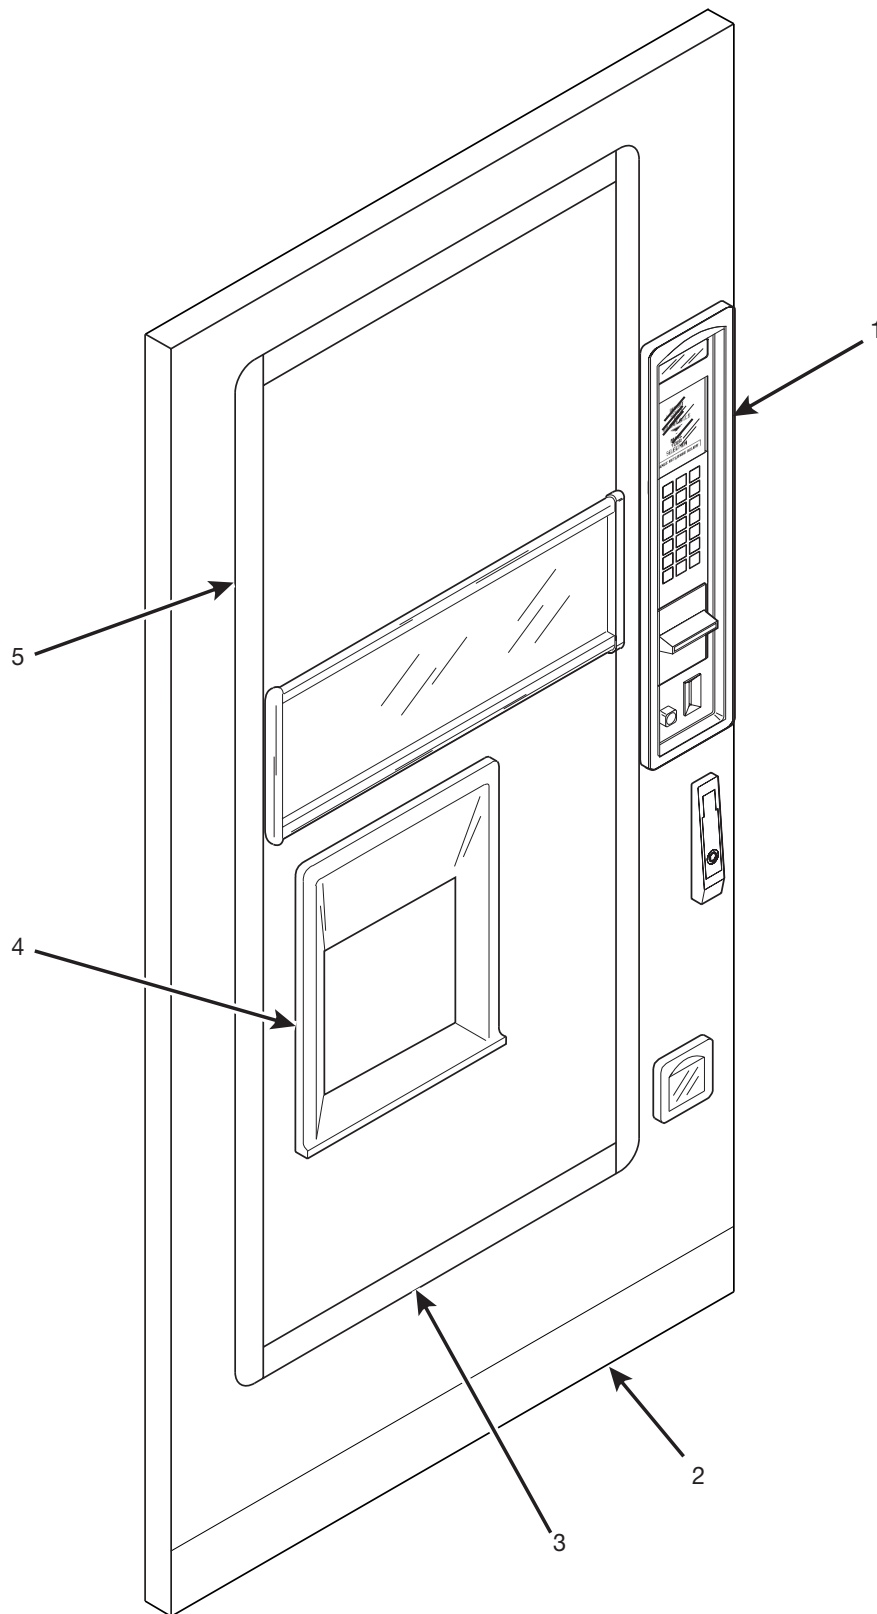

Hot Drink Series - Models 630 / 638 - Parts Manual

630p0068

Figure 8. Generation Trim

Hot Drink Series - Models 630 / 638 - Parts Manual

TABLE 8. GENERATION TRIM

<i>INDEX</i>	<i>PART NUMBER</i>	<i>DESCRIPTION</i>	<i>QTY.</i>
1	1575047	CASTING - MONETARY FRAME - BLACK	1
2	1602049	DECAL - TRIM - HORIZONTAL - BOTTOM	1
3	1602048	DECAL - TRIM - HORIZONTAL - TOP	2
4	3152045	FRAME - DELIVERY DOOR	1
5	1592063	DECAL - TRIM - VERTICAL	2