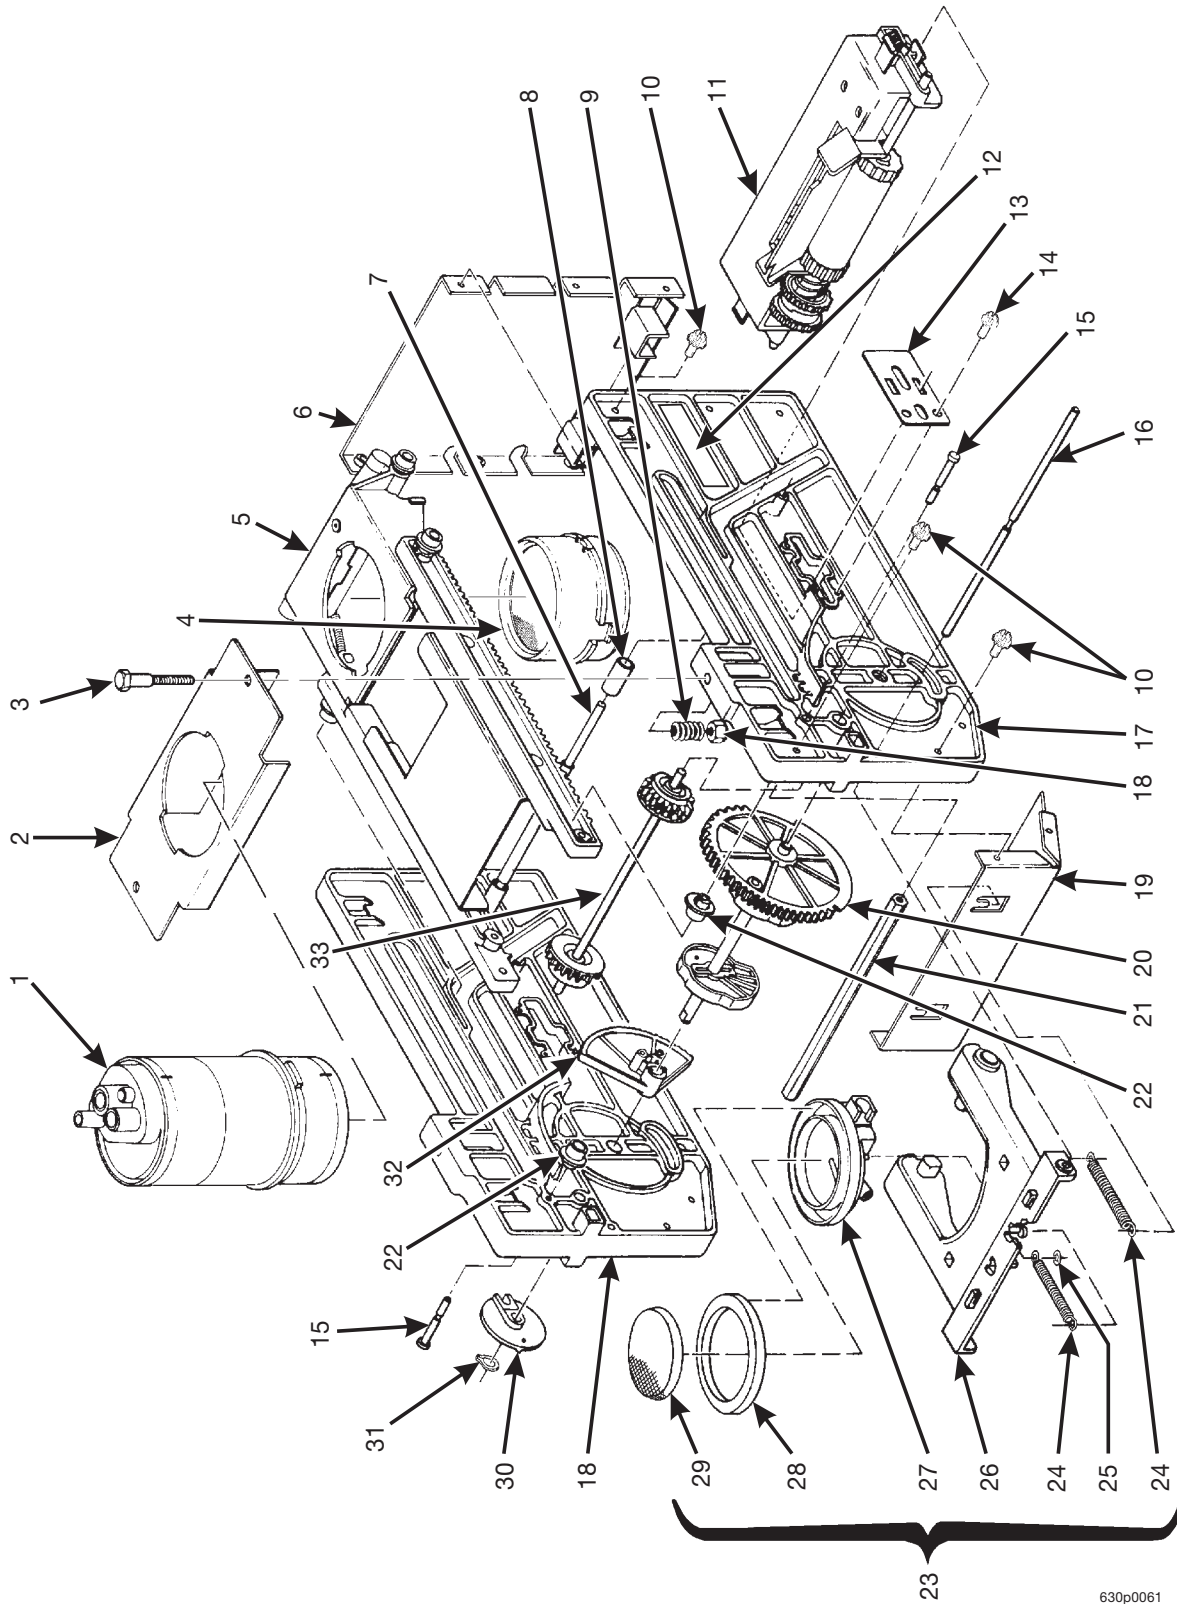

Hot Drink Series - Models 630 / 638 - Parts Manual

Figure 41. Single Brewer Assembly - With Filter

Hot Drink Series - Models 630 / 638 - Parts Manual

TABLE 41. SINGLE BREWER ASSEMBLY - WITH FILTER

<i>INDEX</i>	<i>PART NUMBER</i>	<i>DESCRIPTION</i>	<i>QTY.</i>
-	6234000	SINGLE BREWER ASSEMBLY - WITH FILTER	REF.
1	6234328	BARREL ASSEMBLY - (SEE FIGURE 42 FOR DETAILS)	1
2	6234301	BARREL SUPPORT - BREWER	1
3	6234288	BOLT - 1/4-20 X 1 1/2	2
4	6234297	BASKET - BREWER PAPER	1
5	6234001	RACK ASSEMBLY - (SEE FIGURE 43 FOR DETAILS)	1
6	6234215	WALL ASSEMBLY - REAR	1
7	6234271	SHAFT - FLIP STOP	1
8	6234270	ROLLER - STOP	2
9	6234225	SPRINT - BREWER	2
10	6234295	SCREW - #8-32 X .38 HHS W/LW	12
11	6234600	PAPER MECHANISM ASSEMBLY (SEE FIGURE 44 FOR DETAILS)	1
12	6231197	LABEL - CAUTION: HOT WATER HAZARD	1
13	6235608	SPRING COVER - PAPER MECH	2
14	6234616	SCREW - #10-32 X 3/8 HHS SL W/ EA	4
15	6234223	PIN - ROLLER - SIDEWALL	2
16	6234308	SHAFT - SPRING ARM	1
17	6234273	SIDEWALL - BREWER	2
18	6234289	LOCKNUT - #1/4-20	2
19	6234220	WALL ASSEMBLY - BOTTOM FRONT	1
20	6234008	GEAR AND CAM ASSEMBLY	1
21	6234293	SPACER - SINGLE BREW	1
22	6234222	ROLLER - BREWER	2
23	6234200	SWING ARM ASSEMBLY (INCLUDES INDEX NUMBERS 27 - 32)	1
24	6234243	SHAFT - RETAINER - .125 DIA	2
25	6234205	EXT. SPRING - SWING ARM	2
26	6234002	SWING ARM ASSEMBLY	1
27	6234240	FUNNEL - COFFEE	1
28	6234375	SEAL - BREWER	1
29	6204223	FILTER SUPPORT - 30 MESH	1
30	6234310	DRIVE CONNECTION - BREWER	1
31	6234303	RETAINING RING - .375 DIA.	1
32	6234601	RATCHET DRIVE - PAPER MECH.	1
34	6234007	PINION GEAR ASSEMBLY	1