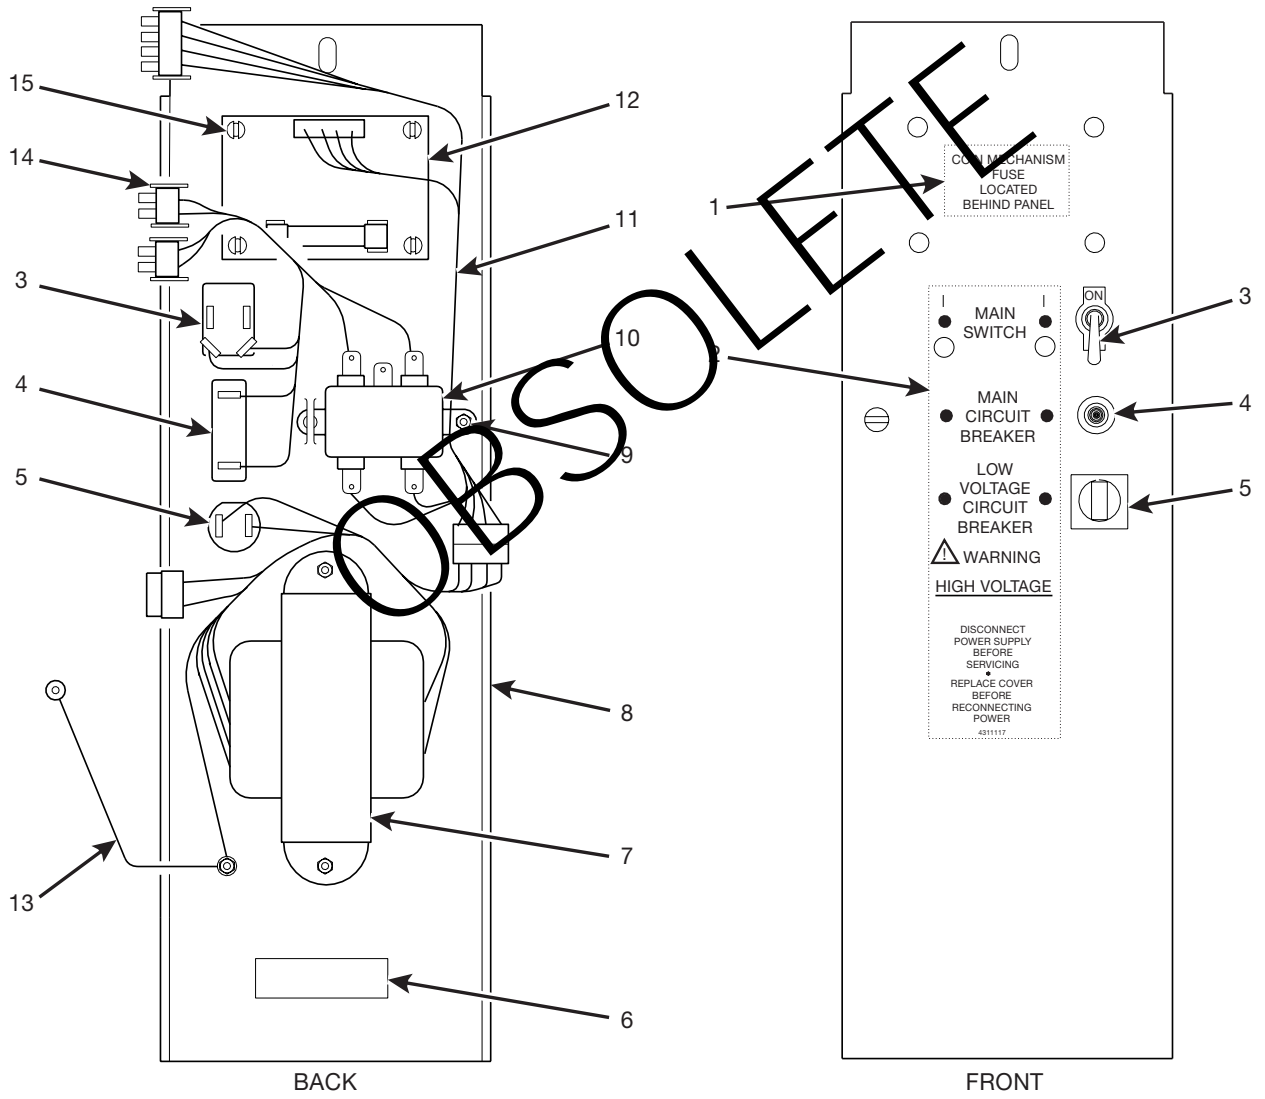

Hot Drink Series - Models 630 / 638 - Parts Manual

630p0013

Figure 28. Power Panel Assembly - 115 V (Latin America)

Hot Drink Series - Models 630 / 638 - Parts Manual

TABLE 28. POWER PANEL ASSEMBLY - 115 V (LATIN AMERICA)

<i>INDEX</i>	<i>PART NUMBER</i>	<i>DESCRIPTION</i>	<i>QTY.</i>
-	1571136	POWER PANEL ASSEMBLY - 115 V - EXEC.	REF
1	1570057	LABEL - COIN MECH FUSE (SPANISH)	1
2	4311117	LABEL - POWER CONTROL PANEL	1
3	9984624	SWITCH - SPDT - TOGGLE	1
4	9989672	CIRCUIT BREAKER - 15 AMP	1
5	9989336	CIRCUIT BREAKER - 3 AMP	1
6	9989369	LABEL - PART NUMBER	1
7	9989042	TRANSFORMER - 115V/230V PRIMARY; 24V SECONDARY	1
8	1571040	PLATE AND STUD ASSEMBLY	1
9	9900081	NUT - #8-32 KEPS ZINC PLATE	4
10	9989100	INTERFERENCE FILTER	1
11	1579017	HARNESS - COIN HANDLING - POWER	1
12	9989659	PCB ASSEMBLY - DUMB MECH POWER SUPPLY	1
13	9984165	JUMPER - GROUND WIRE	1
14	1579013	HARNESS - POWER PANEL	1
15	1571035	STANDOFF - PCB - 3/8 SNAP LOCK	4

OBSOLETE