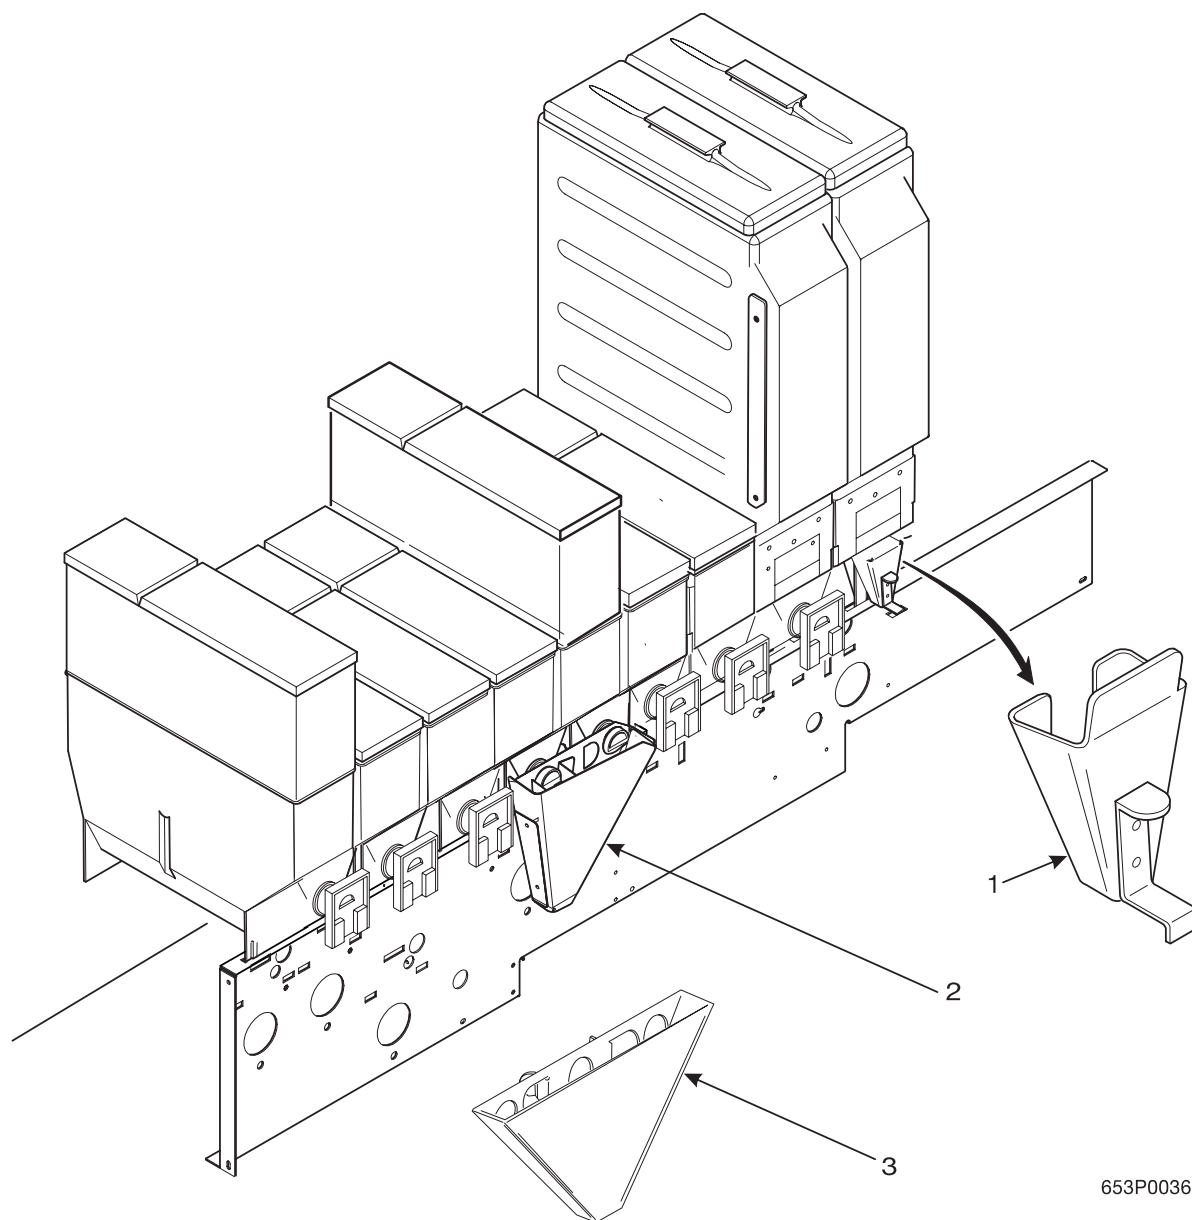

Hot Drink Series - Models 630 / 638 - Parts Manual

653P0036

Figure 61. Product/Condiment Chutes

Hot Drink Series - Models 630 / 638 - Parts Manual

TABLE 61. PRODUCT/CONDIMENT CHUTES

<i>INDEX</i>	<i>PART NUMBER</i>	<i>DESCRIPTION</i>	<i>QTY.</i>
1	6367018	CHUTE ASSEMBLY - 2 INGREDIENT	5
2	6237287	CHUTE ASSEMBLY - SINGLE/DUAL PRODUCT - RH	1
3	6237241	CHUTE ASSEMBLY - PREGROUND COFFEE (MODEL 630 ONLY)	1