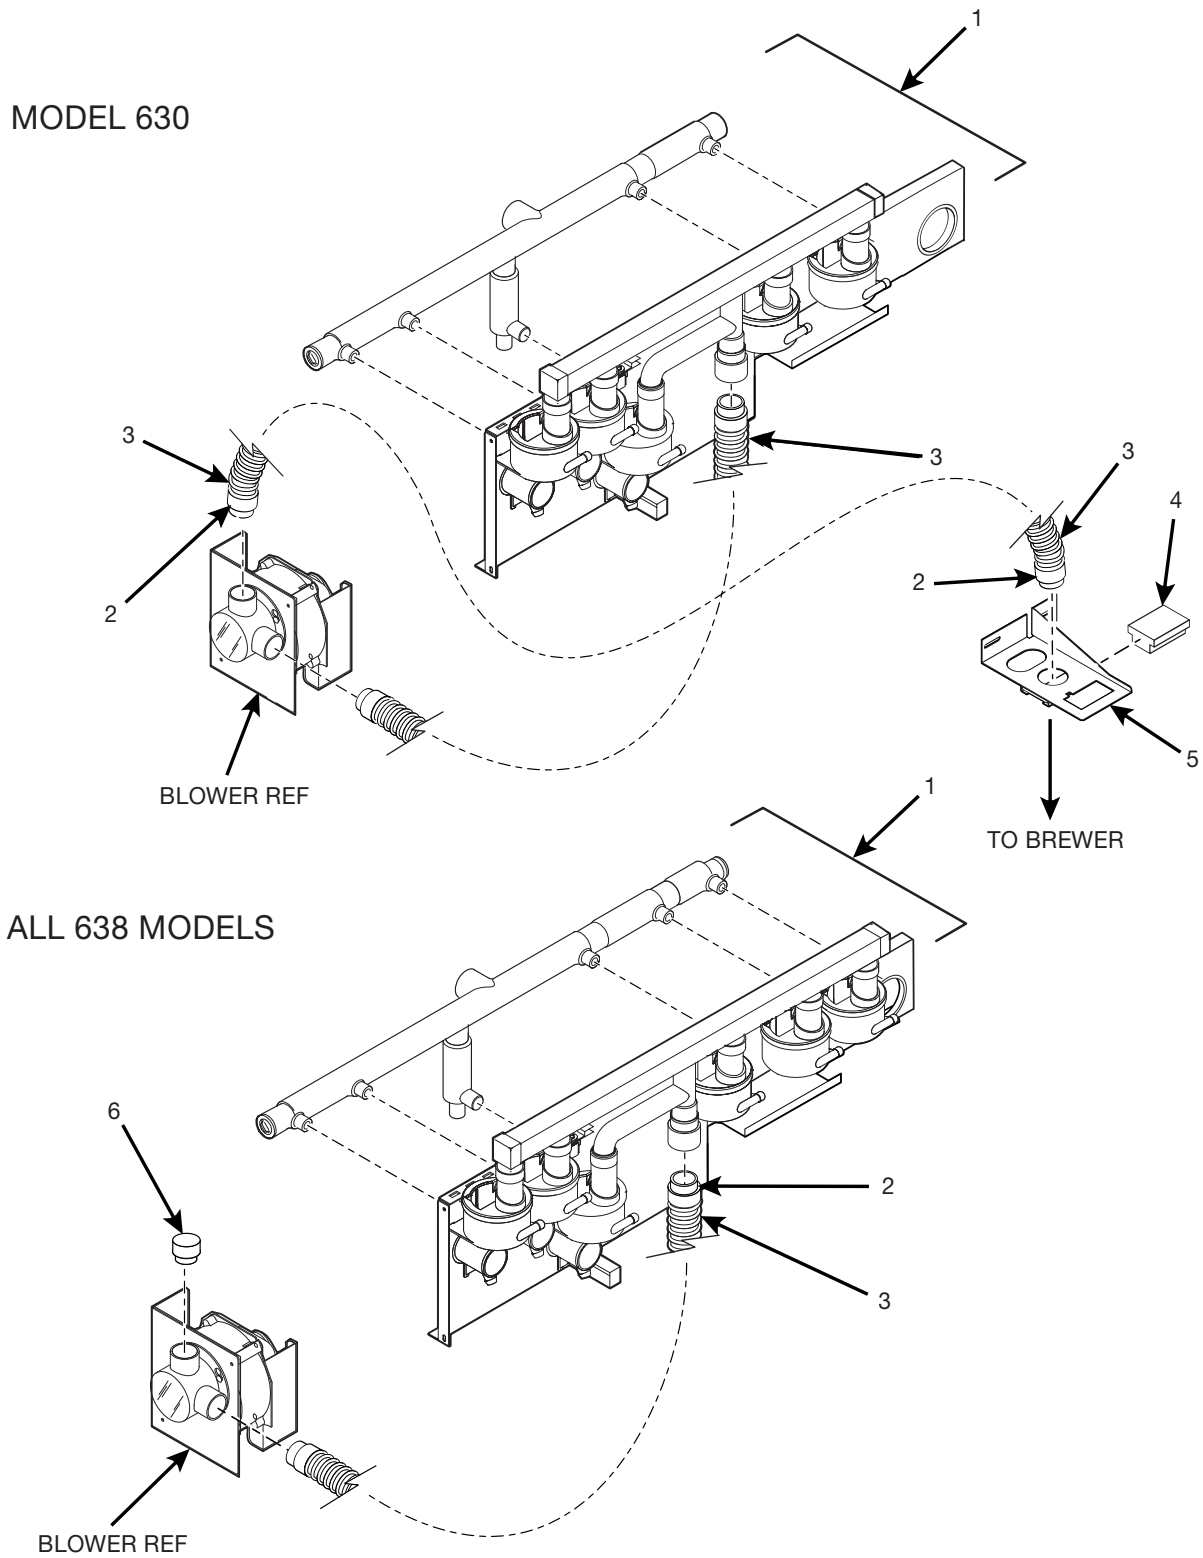

Figure 49. Filter Head Assembly - With Cuno Filter

Hot Drink Series - Models 630 / 638 - Parts Manual

630P0055

Figure 50. Mixing Bowl and Brewer Ventilation System

Hot Drink Series - Models 630 / 638 - Parts Manual

TABLE 50. MIXING BOWL AND BREWER VENTILATION SYSTEM

<i>INDEX</i>	<i>PART NUMBER</i>	<i>DESCRIPTION</i>	<i>QTY.</i>
1	-	TUBING ASSEMBLY (U.S. ONLY) (SEE FIGURE 70 FOR DETAILS)	1
	-	TUBING ASSEMBLY (LATIN AMERICA ONLY) (SEE FIGURE 70 FOR DETAILS)	
2	6137157	COUPLING - VENT HOSE	2
3	6237355	HOSE - EXHAUST	-
4	6237353	FILTER - EXHAUST CHUTE	-
5	6237352	BREWER EXHAUST LOCATOR AND BRACKET ASSEMBLY (U.S. ONLY)	-
6	6237305	VINYL CAP - 1.25 I.D.	1