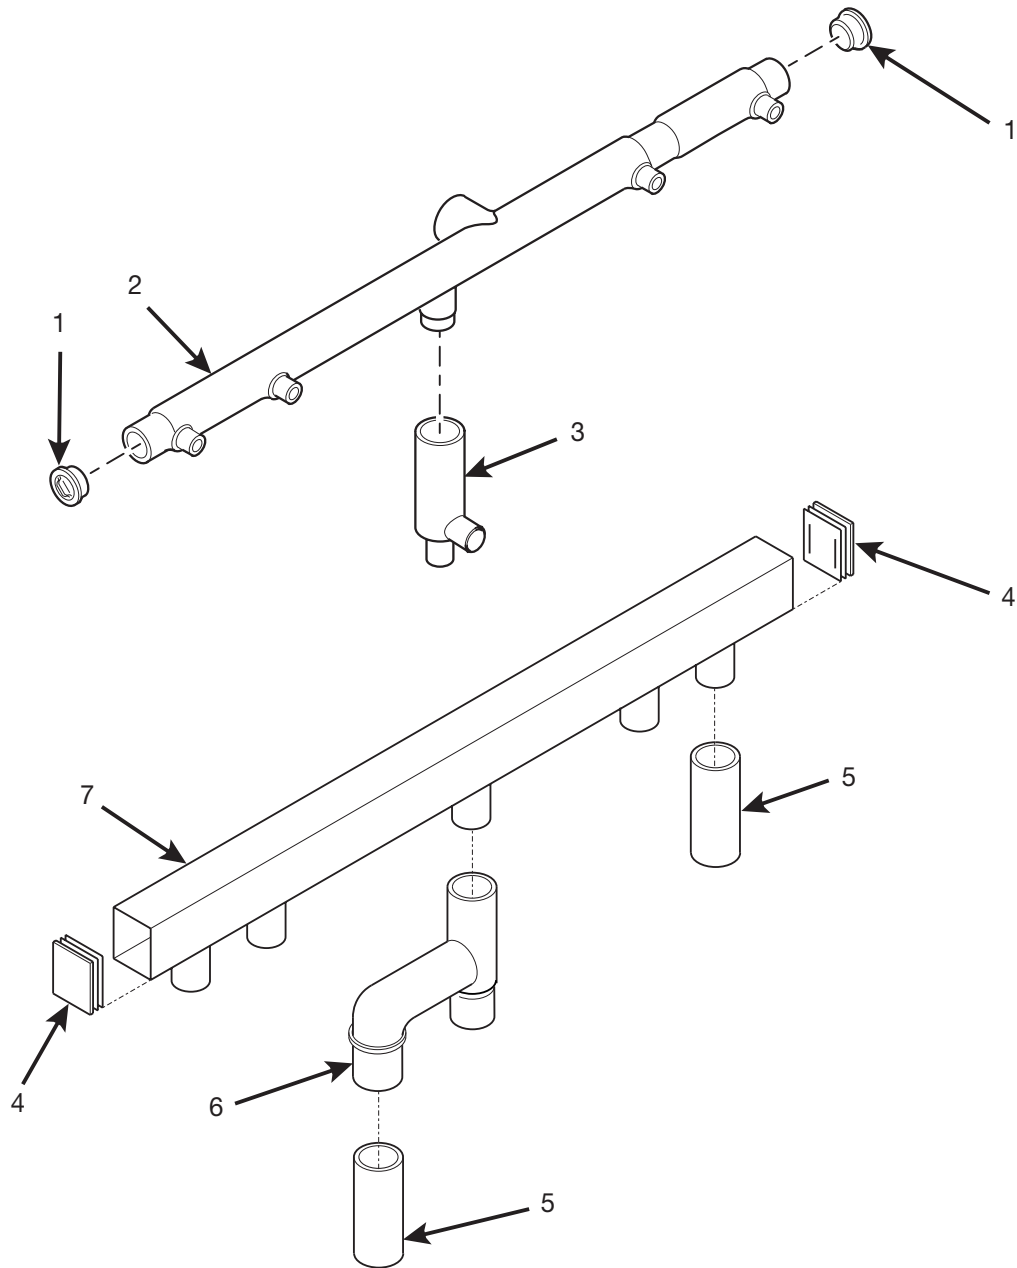

Hot Drink Series - Models 630 / 638 - Parts Manual

TABLE 50. MIXING BOWL AND BREWER VENTILATION SYSTEM

<i>INDEX</i>	<i>PART NUMBER</i>	<i>DESCRIPTION</i>	<i>QTY.</i>
1	-	TUBING ASSEMBLY (U.S. ONLY) (SEE FIGURE 70 FOR DETAILS)	1
	-	TUBING ASSEMBLY (LATIN AMERICA ONLY) (SEE FIGURE 70 FOR DETAILS)	
2	6137157	COUPLING - VENT HOSE	2
3	6237355	HOSE - EXHAUST	-
4	6237353	FILTER - EXHAUST CHUTE	-
5	6237352	BREWER EXHAUST LOCATOR AND BRACKET ASSEMBLY (U.S. ONLY)	-
6	6237305	VINYL CAP - 1.25 I.D.	1

Hot Drink Series - Models 630 / 638 - Parts Manual

630p0056

Figure 51. Vent Tubing (Model 630 Only)