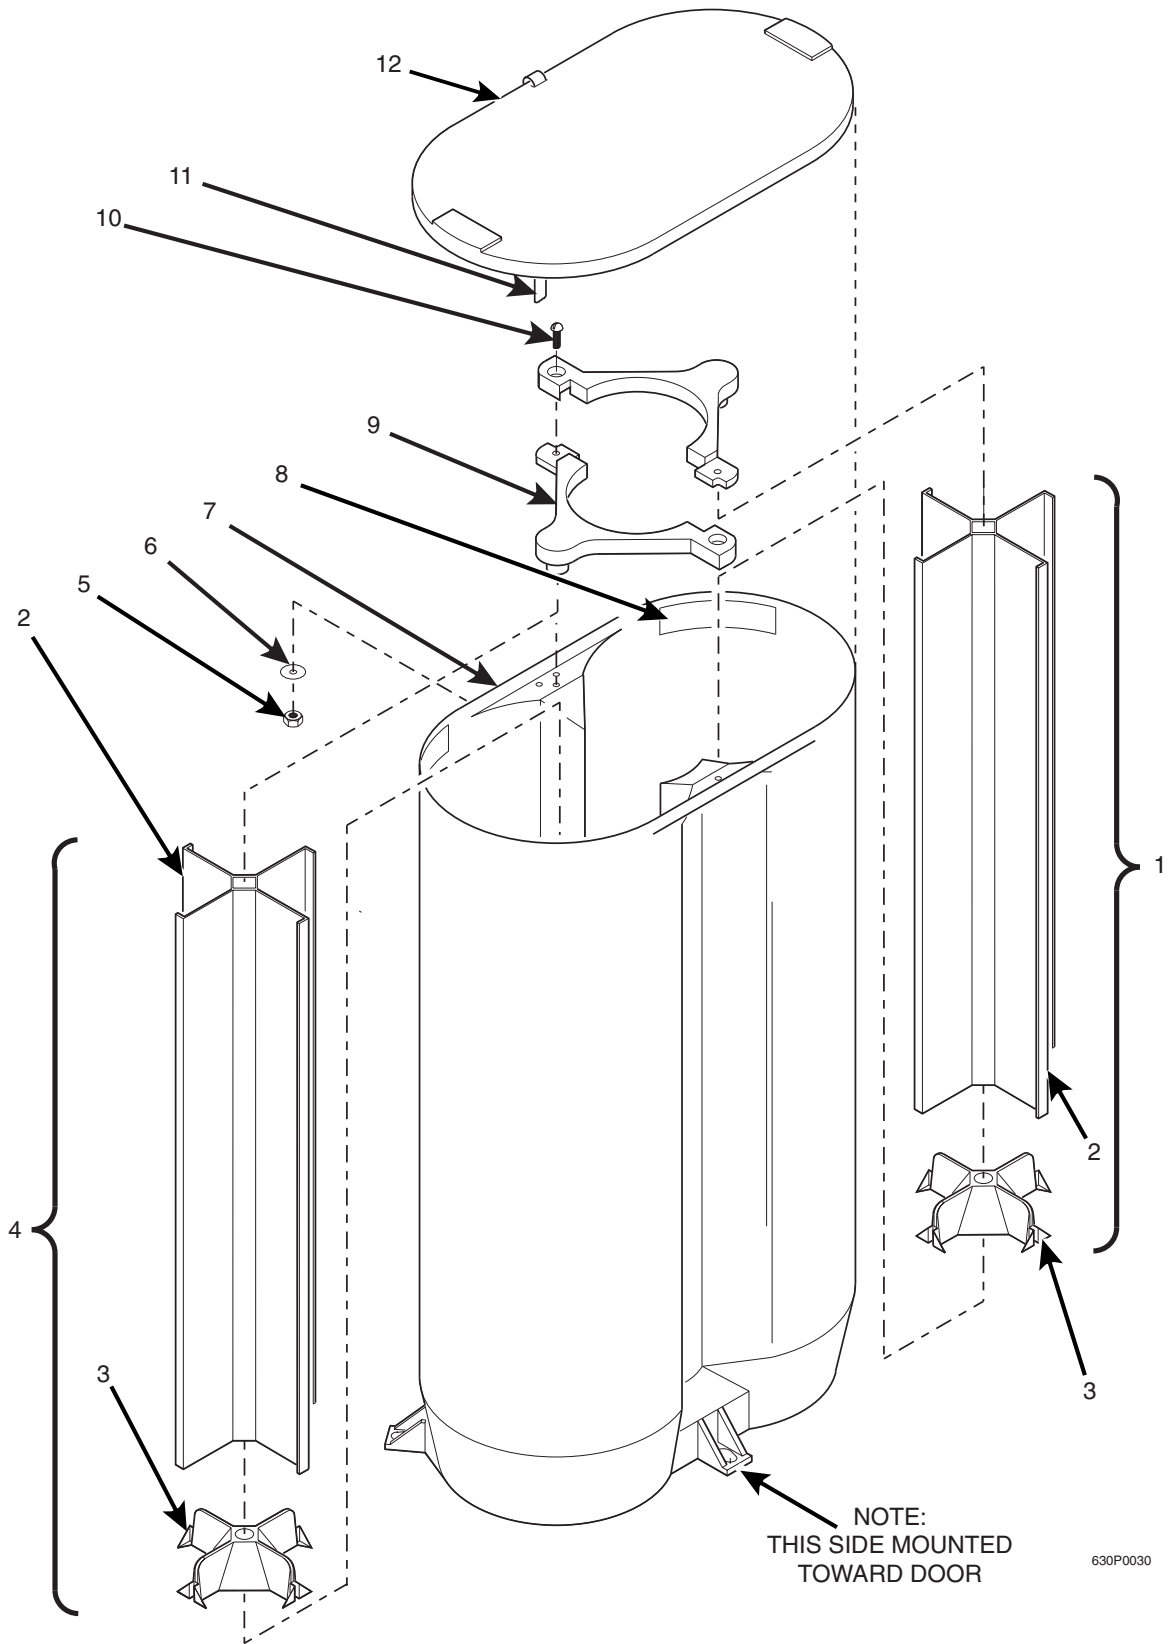

Hot Drink Series - Models 630 / 638 - Parts Manual

Figure 12. Turret and Canister Assembly - 7 Column

Hot Drink Series - Models 630 / 638 - Parts Manual

TABLE 12. TURRET AND CANISTER ASSEMBLY - 7 COLUMN

<i>INDEX</i>	<i>PART NUMBER</i>	<i>DESCRIPTION</i>	<i>QTY.</i>
-	6333102	TURRET AND CANISTER ASSEMBLY	1
1	6233109	TURRET ASSEMBLY 1B (INCLUDES INDEX NUMBERS 2 AND 3)	1
2	6233061	TURRET CENTER	1
3	6233048	BASE - TURRET	1
4	6233108	TURRET ASSEMBLY 1A (INCLUDES INDEX NUMBERS 2 AND 3)	1
5	9900081	NUT - #8-32 KEPS	2
6	6138181	WASHER PLATE	2
7	6233092	CANISTER - CUP - 7	1
8	6233095	LABEL - FILL LINE	2
9	6233030	BEARING - TURRET	2
10	9900115	SCREW - #8-32 X 3	2
11	6333003	STRAP - CANISTER	1
12	6233093	LID - CANISTER - 7	1