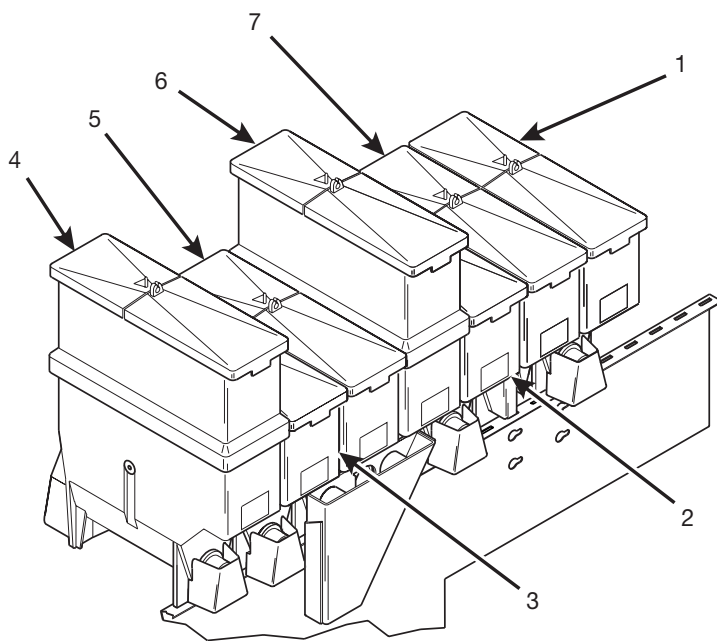

Hot Drink Series - Models 630 / 638 - Parts Manual

638 MODEL