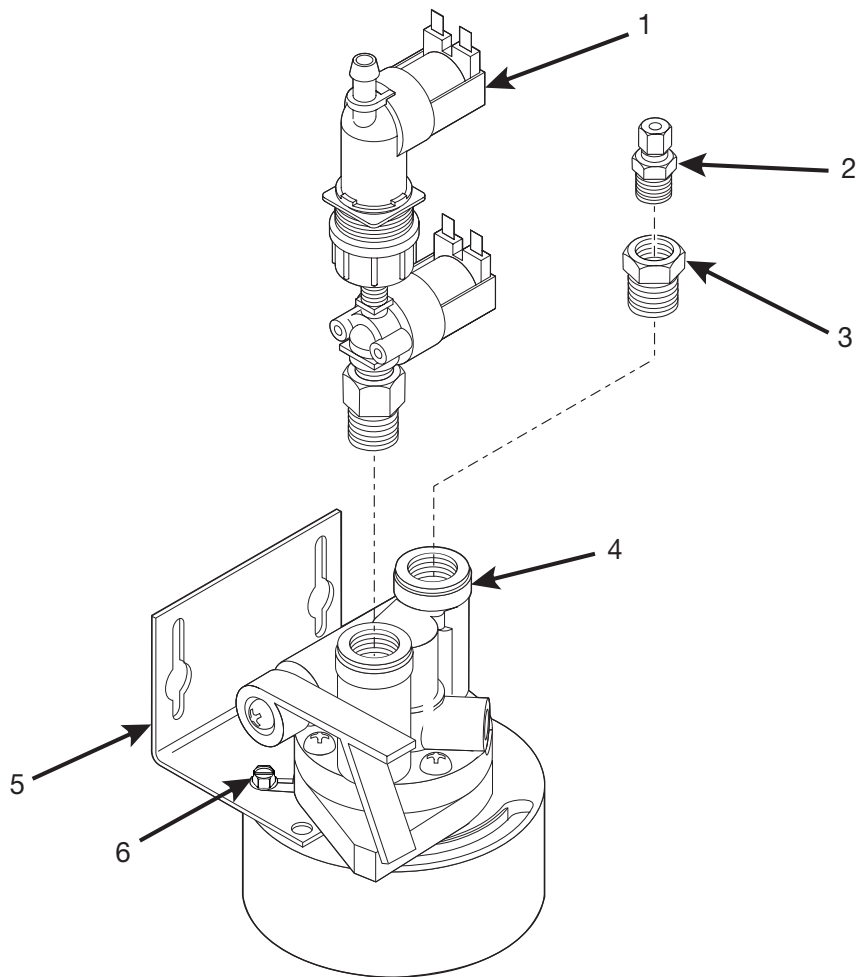

Hot Drink Series - Models 630 / 638 - Parts Manual

TABLE 46. FILTER HEAD ASSEMBLY - WITH EVERPURE FILTER

<i>INDEX</i>	<i>PART NUMBER</i>	<i>DESCRIPTION</i>	<i>QTY.</i>
-	6408025	FILTER HEAD ASSEMBLY - 115 V	1
	6408026	FILTER HEAD ASSEMBLY - 230 V	
1	3158061	VALVE ASSEMBLY - 115 V	1
	6408003	VALVE ASSEMBLY - 230 V	
2	6408119	MALE CONNECTOR - BRASS - #4-4 FBI 12-B PARKER	1
3	6408117	BUSHING - 1/4 X 3/8 - BRASS - 290P-6-4	1
4	6408134	FILTER HEAD - EVERPURE #9257-12	1
5	3158023	BRACKET - MOUNTING - WATER FILTER	1
6	9900205	SCREW - #10-32 X 3/8 HEX HD	5

630p0025

Figure 47. Filter Head Assembly - With Everpure Filter