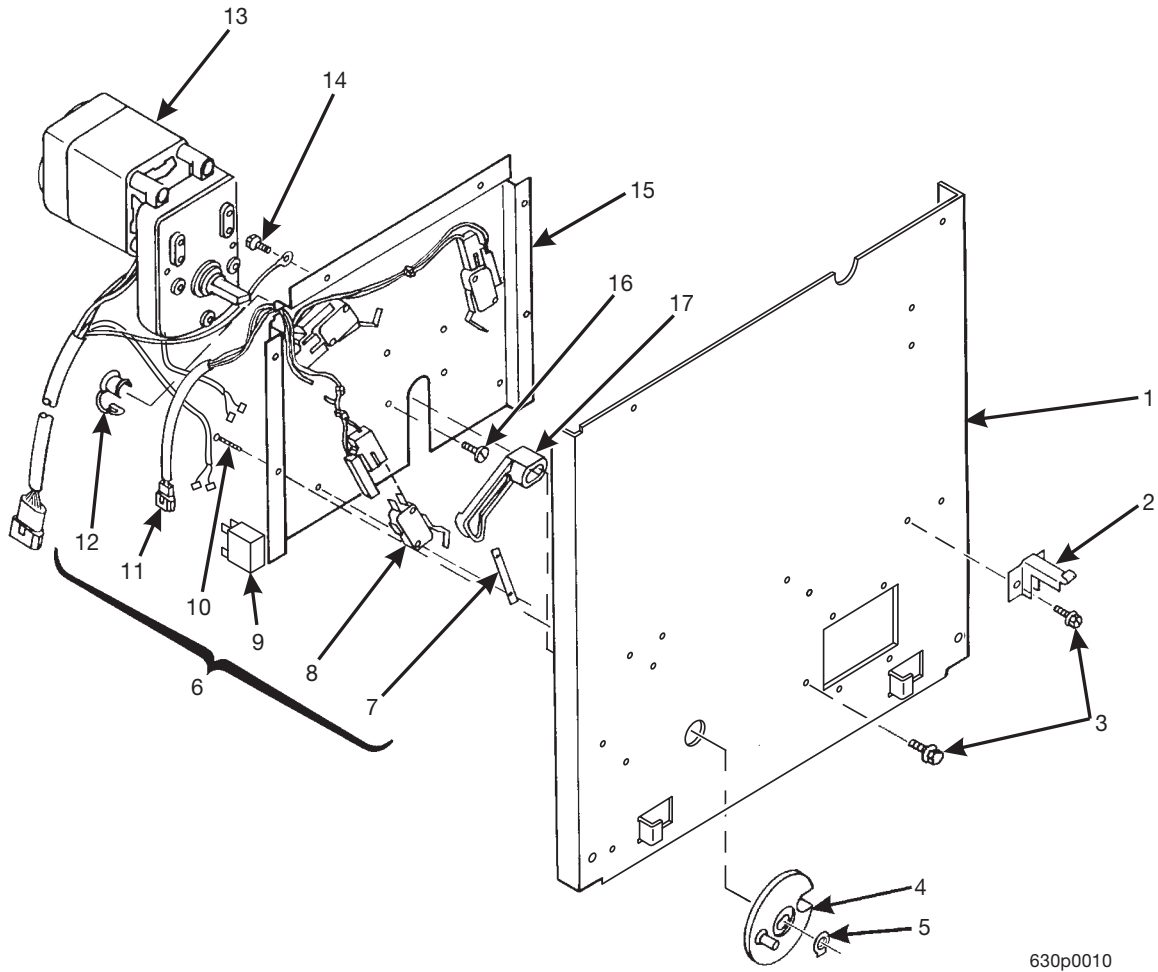

Hot Drink Series - Models 630 / 638 - Parts Manual

Figure 54. Brewer Drive Assembly

Hot Drink Series - Models 630 / 638 - Parts Manual

TABLE 54. BREWER DRIVE ASSEMBLY

<i>INDEX</i>	<i>PART NUMBER</i>	<i>DESCRIPTION</i>	<i>QTY.</i>
-	6334005	BREWER DRIVE ASSEMBLY - 115 V	1
	6334002	BREWER DRIVE ASSEMBLY - 230 V	
1	6734012	PANEL - MOUNTING	1
2	6234294	MOUNTING BRACKET	1
3	1451097	SCREW - #8-32 X .31 HX HD	-
4	6234310	DRIVE CONNECTION - BREWER	1
5	6234303	RETAINING RING	1
6	6334001	SWITCH/MOTOR ASSEMBLY - 230 V (INCLUDES INDEX NUMBERS 1 - 5 AND 15 - 20)	1
	6334007	SWITCH/MOTOR ASSEMBLY - 115 V (INCLUDES INDEX NUMBERS 1 - 5 AND 15 - 20)	
7	1217159	NUT PLATE - #4-40 KEPS W/EXT L/WAS H ZP	1
8	6234279	SWITCH - BREWER (INCLUDES INDEX NUMBERS 15 - 20)	1
9	9988208	CAPACITOR	1
10	1217160	SCREW - #4-40 X 5/8	2
11	6239016	HARNESS - BREWER SWITCH	1
12	9985887	BUSHING - STRAIN RELIEF	1
13	6334011	MOTOR - BREWER - 230 V	1
	6334012	MOTOR - BREWER - 115 V	
14	3157060	SCREW	-
15	6334018	HOUSING	1
16	4245186	SCREW - #8-32 X 1/4 PHS	1
17	6234515	ACTUATOR - SWITCH	1