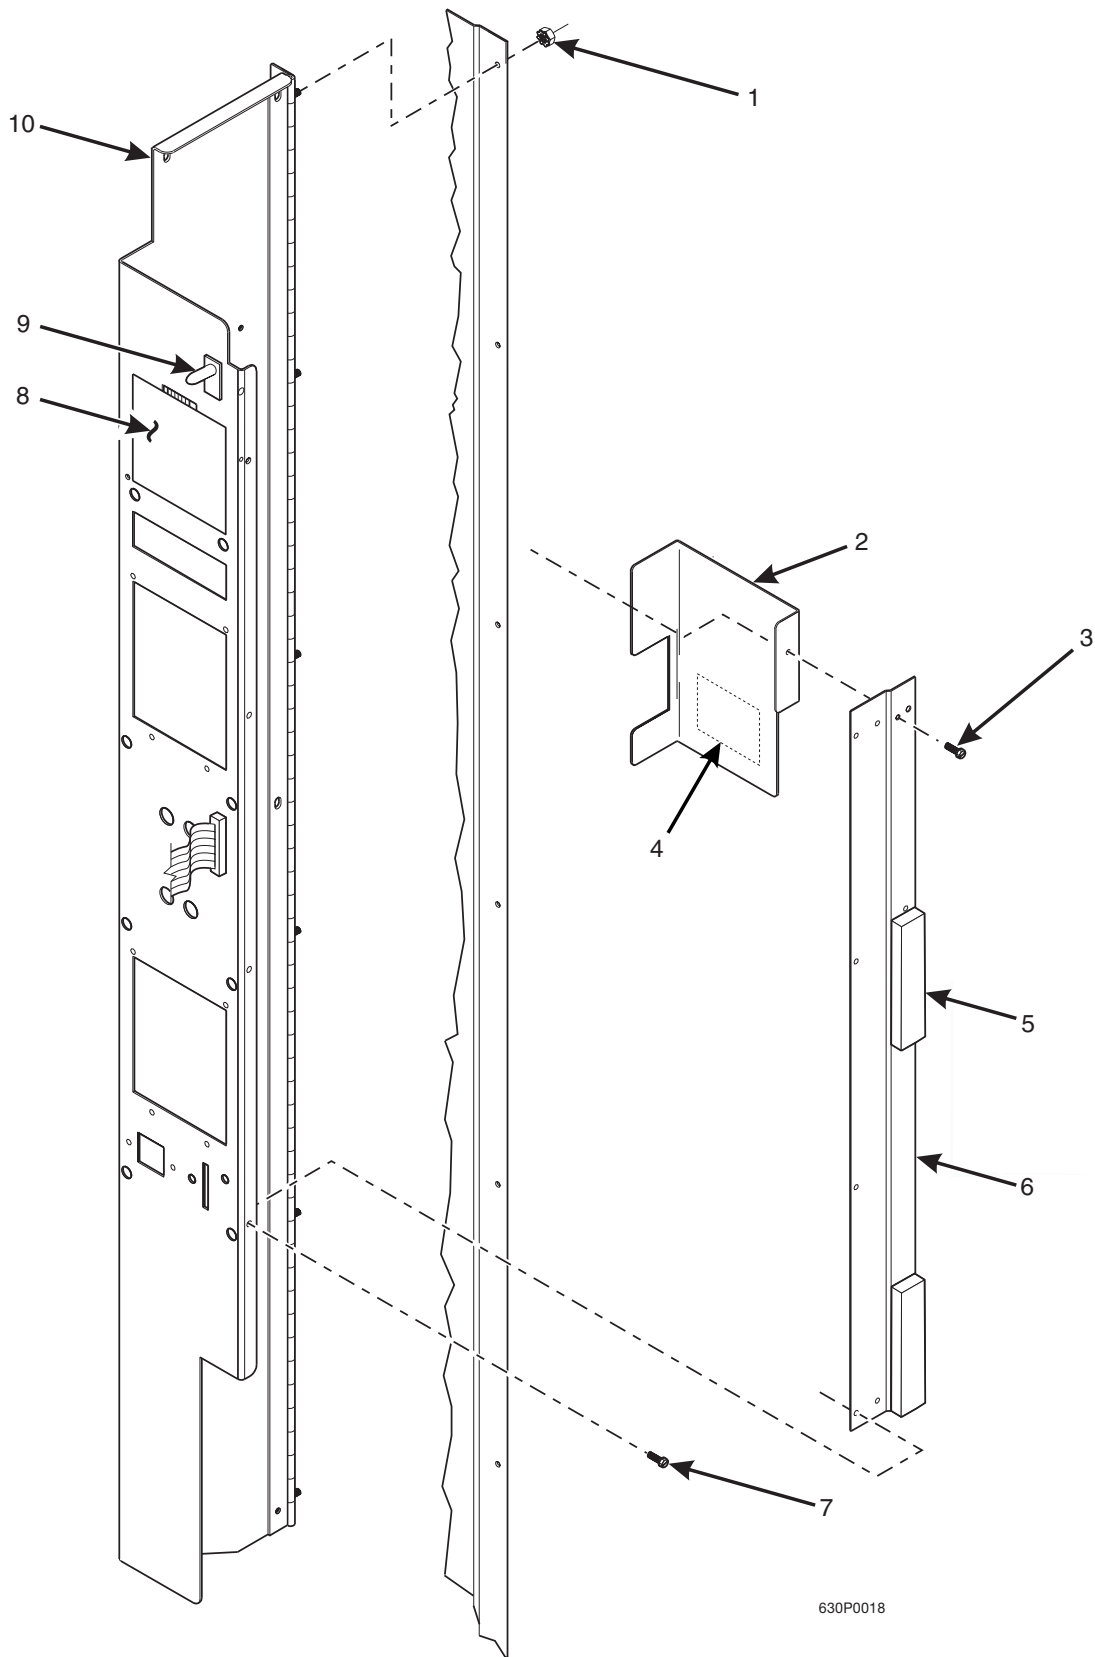

Hot Drink Series - Models 630 / 638 - Parts Manual

Figure 56. Monetary Panel - Part 1

Hot Drink Series - Models 630 / 638 - Parts Manual

TABLE 56. MONETARY PANEL - PART 1

<i>INDEX</i>	<i>PART NUMBER</i>	<i>DESCRIPTION</i>	<i>QTY.</i>
1	9900081	NUT - #8 X 32 X 1/4	6
2	1575029	COVER - DISPLAY	1
3	1451097	SCREW - #8-32 X .31 HEX HD	-
4	1571157	LABEL - STATIC DAMAGE	1
5	3122056	MAGNET RETAINER - COIN CHANGER	2
6	1575057	PLATE - MAGNET MOUNTING	1
7	5500026	SCREW - 8-32 X 3/8 PHS	-
8	1590033	LABEL - DATA - PRICE PAYOUT	-
9	9989594	SWITCH	1
10	1575094	WELD ASSEMBLY - PANEL - MONETARY	1