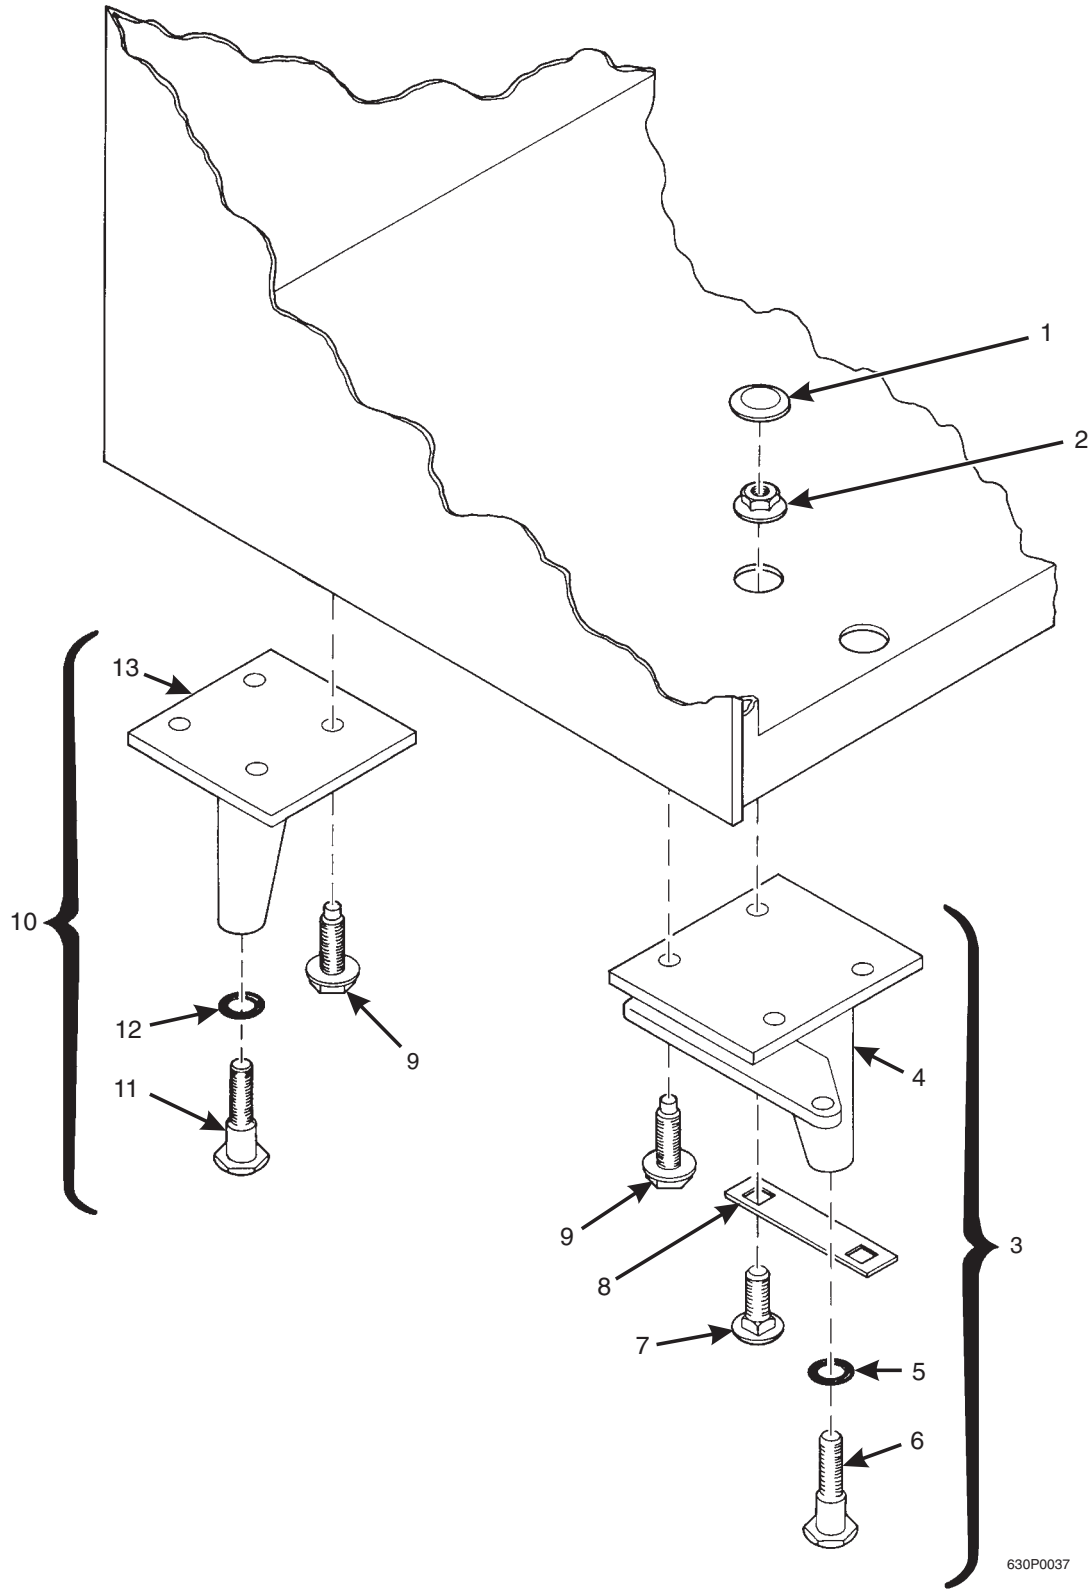

Hot Drink Series - Models 630 / 638 - Parts Manual

Figure 21. Leg, Leveler, and Leg and Hinge Assemblies

Hot Drink Series - Models 630 / 638 - Parts Manual

TABLE 21. LEG, LEVELER, AND LEG AND HINGE ASSEMBLIES

<i>INDEX</i>	<i>PART NUMBER</i>	<i>DESCRIPTION</i>	<i>QTY.</i>
1	6231034	PLUG - HOLE	2
2	1172021	NUT - 1/4-20 WHIZ-LOCK	2
3	6231163	LEG, HINGE, AND LEVELER ASSEMBLY (INCLUDES INDEX NUMBERS 4 - 6)	1
4	1571115	LEG AND HINGE ASSEMBLY	1
5	1471283	"O" RING - .49 ID X .10 DIA	1
6	1471098	LEVELER - CABINET	1
7	1211112	TRAY BOLT	2
8	6231203	PLATE - HINGE LEG BOLT	1
9	9900218	SCREW - 5/16 X 1.00 W/LOCKING RINGS	14
10	1471237	LEG AND LEVELER ASSEMBLY - CABINET (INCLUDES INDEX NUMBERS 11 - 13)	3
11	1471098	LEVELER - CABINET	1
12	1471283	"O" RING - .49 ID X .10 DIA	1
13	1571127	LEG ASSEMBLY - CABINET	1