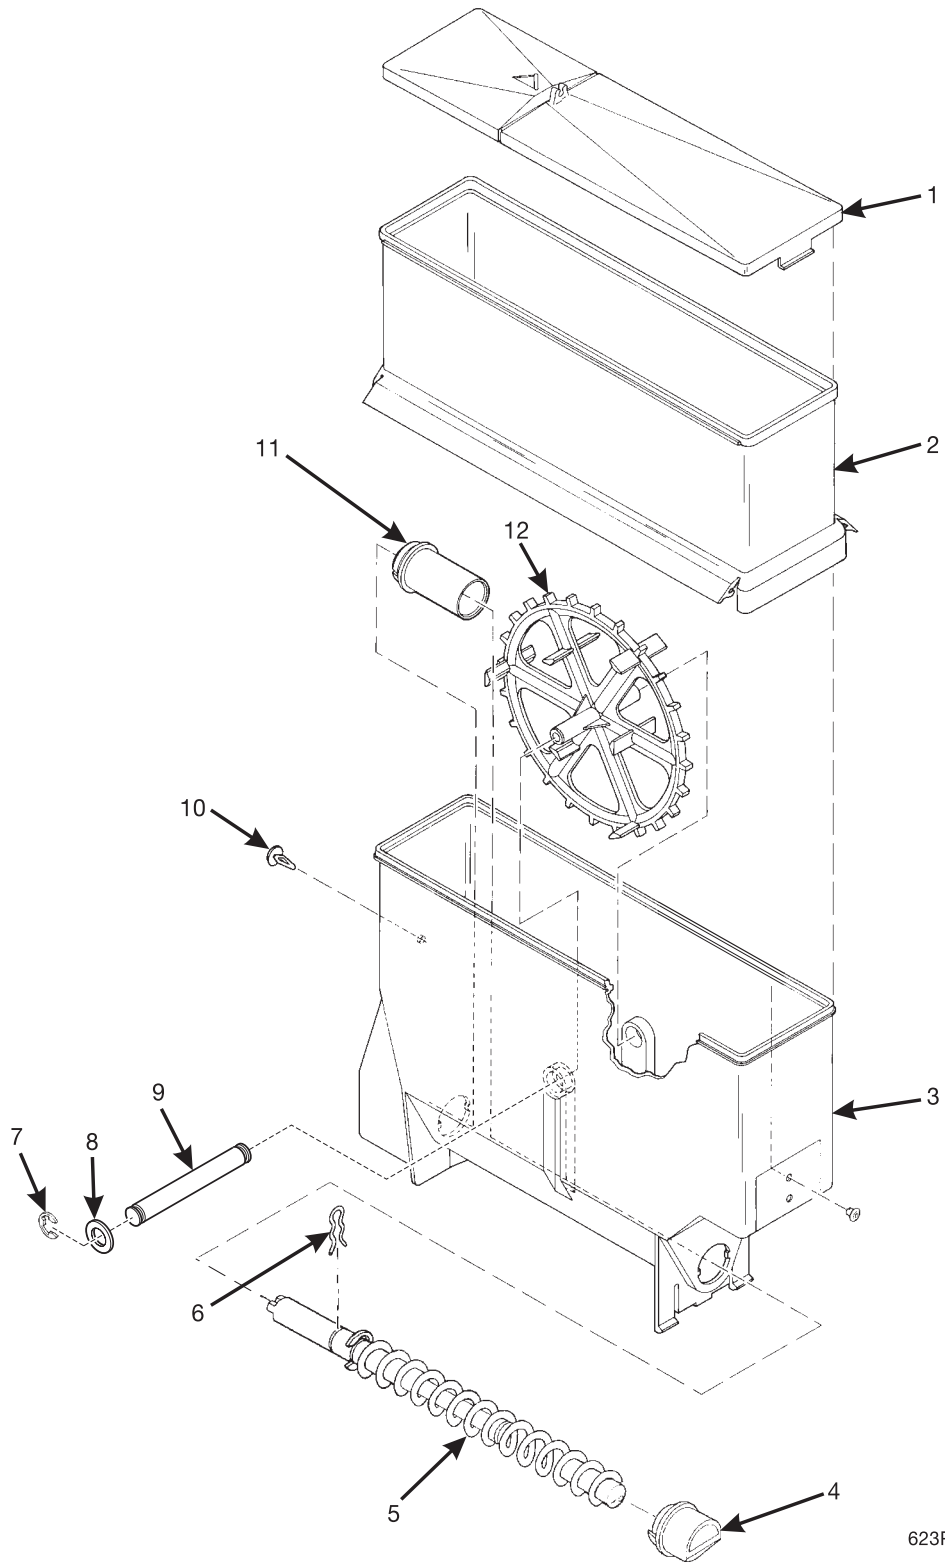

Hot Drink Series - Models 630 / 638 - Parts Manual

623P0079

Figure 66. Canister Assembly - Sugar

Hot Drink Series - Models 630 / 638 - Parts Manual

TABLE 66. CANISTER ASSEMBLY - SUGAR

<i>INDEX</i>	<i>PART NUMBER</i>	<i>DESCRIPTION</i>	<i>QTY.</i>
-	6537025	CANISTER ASSEMBLY - 1 SLV - W/MIXING	-
1	6237023	LID - CANISTER	1
2	6237008	SLEEVE - CANISTER 4 IN	1
3	6237176	BASE - CANISTER	1
4	6237063	NOZZLE - DISPENSING - CANISTER	1
5	6537018	AUGER AND SHAFT ASSEMBLY (INCLUDES THE NEXT 3 ITEMS)	1
-	6537017	AUGER-CANISTER	1
-	6237025	RETAINING RING-"E"-.500	1
-	6337016	SHAFT-AUGER-LONG	1
6	6337020	CLIP - SPRING	1
7	9900415	RETAINING RING REINF E TYP.1	2
8	6237116	WASHER - SEAL - WEAR PLATE	2
9	6237167	SHAFT - CANISTER	1
10	6237053	FASTENER - PUSH IN	1
11	6237014	BEARING - CANISTER	1
12	6237181	MIXING WHEEL	1