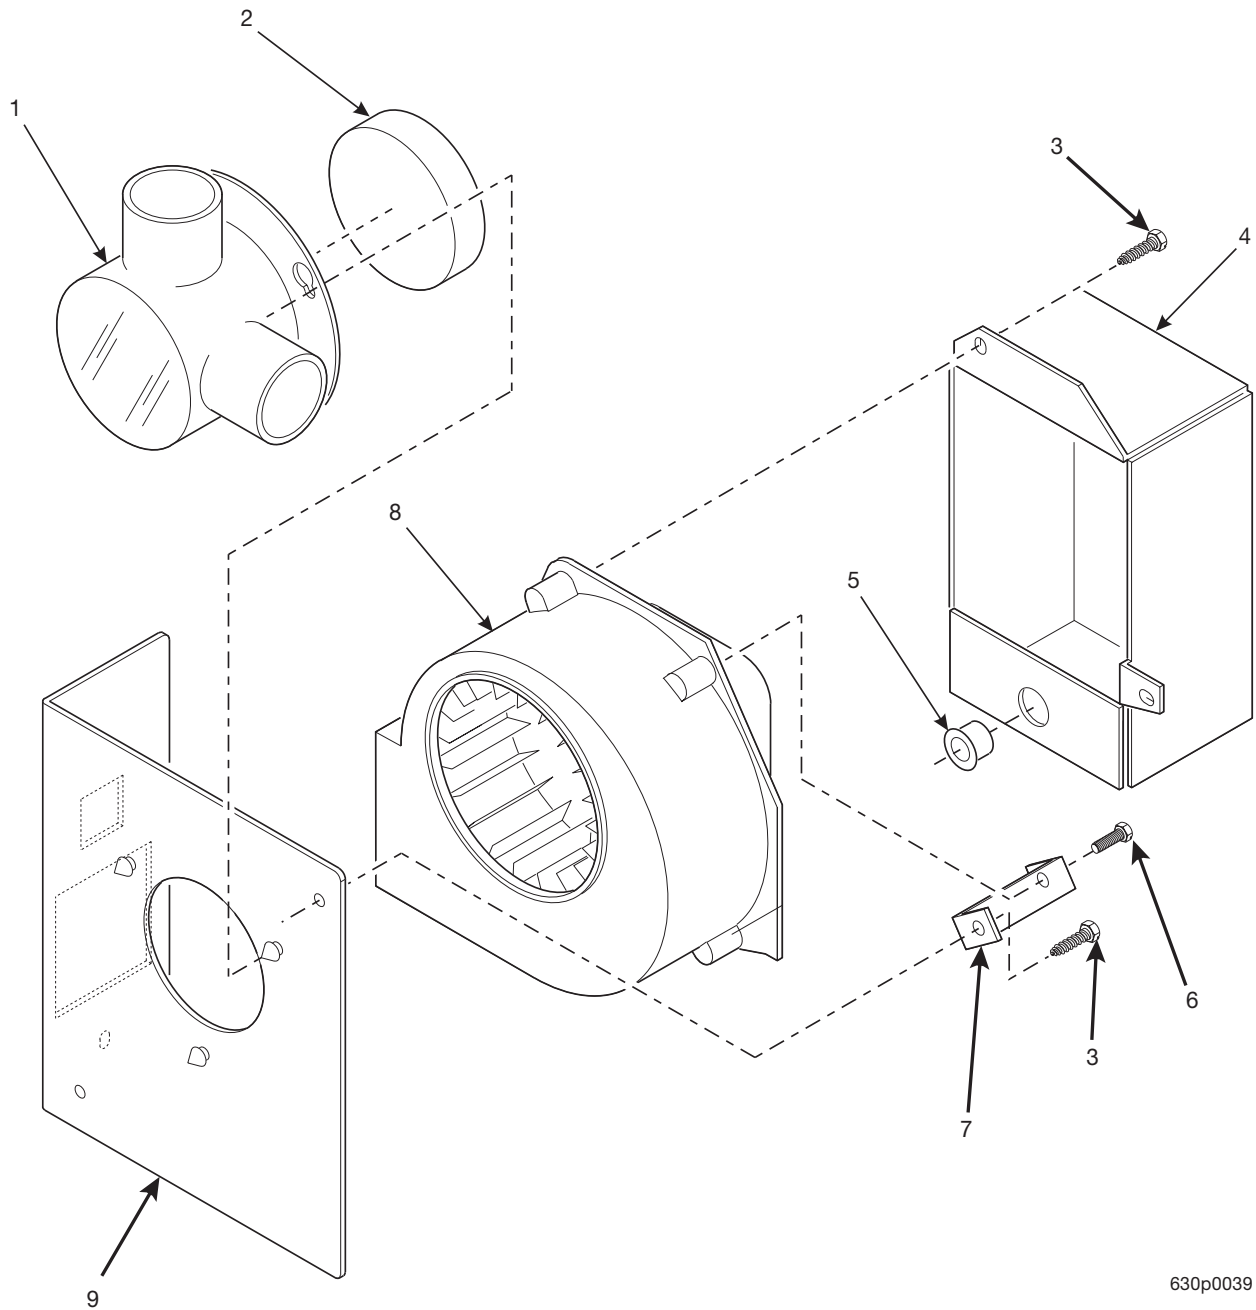

Hot Drink Series - Models 630 / 638 - Parts Manual

Figure 53. Bracket, Blower, and Cover Assembly

Hot Drink Series - Models 630 / 638 - Parts Manual

TABLE 53. BRACKET, BLOWER, AND COVER ASSEMBLY

<i>INDEX</i>	<i>PART NUMBER</i>	<i>DESCRIPTION</i>	<i>QTY.</i>
-	66391020301006	BRACKET, BLOWER, AND COVER ASSEMBLY - 115 V (FB)	1
	6331089	BRACKET, BLOWER, AND COVER ASSEMBLY - 115 V (FD)	
	6331090	BRACKET, BLOWER, AND COVER ASSEMBLY - 230 V (FD)	
	6391057	BRACKET, BLOWER, AND COVER ASSEMBLY - 230 V (FB)	
1	6237342	HOUSING, EXHAUST BLOWER	1
2	6237340	FILTER - EXHAUST BLOWER	1
3	1451097	SCREW - #8-32 X .31 HEX HD	7
4	6231074	GUARD - BLOWER MOTOR (FD)	1
	6391020	PLATE-COVER-BLOWER (FB)	
5	3502097	BUSHING	1
6	1437204	SCREW - #8-10 X .38 HEX HD	2
7	6231553	TIE DOWN	2
8	4312210	BLOWER ASSEMBLY - 115 V	1
	4312211	BLOWER ASSEMBLY - 230 V	
9	6231550	BRACKET	1