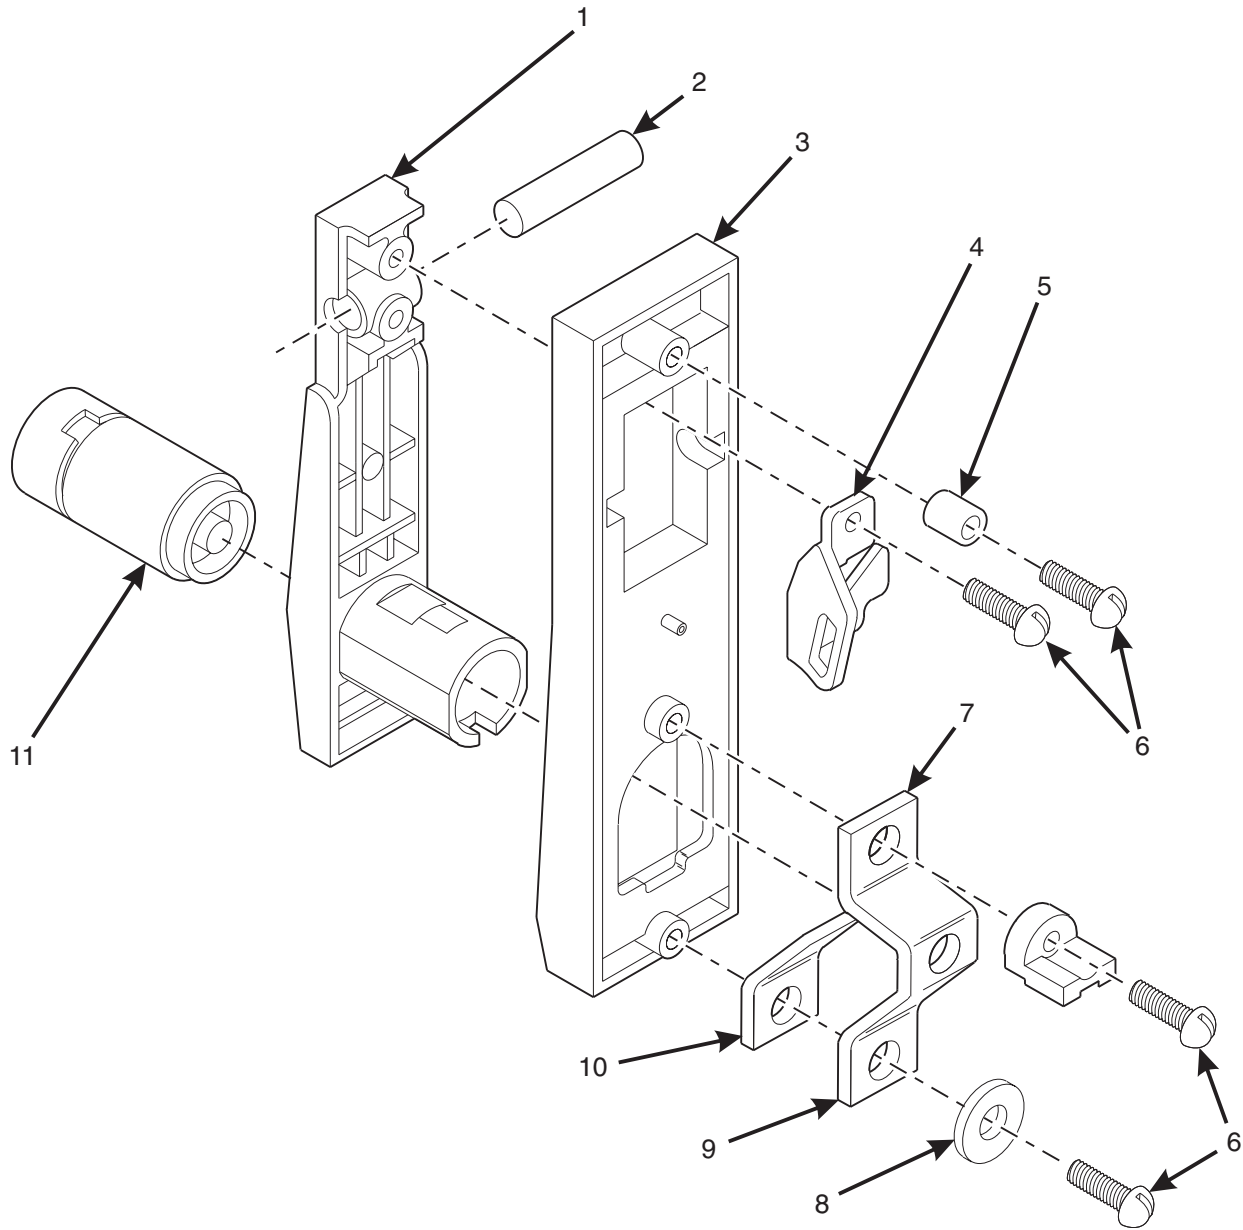

Hot Drink Series - Models 630 / 638 - Parts Manual

630P0033

Figure 10. Door Lock and Handle Assembly

Hot Drink Series - Models 630 / 638 - Parts Manual

TABLE 10. DOOR LOCK AND HANDLE ASSEMBLY

<i>INDEX</i>	<i>PART NUMBER</i>	<i>DESCRIPTION</i>	<i>QTY.</i>
1	1172190	LEVER - LOCK	1
2	1302291	PIVOT - LEVER LOCK	1
3	1172191	BASE - LEVER LOCK	1
4	2272052	ACTUATOR ASSEMBLY - LOCK BAR	1
5	1302289	CUP SPACER	2
6	1217161	SCREW - #10-32 X 1/2 RHS W/LW	5
7	1302326	SHIELD - LATCH	1
8	9900121	WASHER - STEEL - 7/16 X .203 X .032	1
9	1302324	CATCH - DOOR LATCH	1
10	1302290	LATCH - LOCK LOWER	1
11	9992400	CYLINDER - LOCK	1
	3112163	CYLINDER - VAN LOCK	OPT
-	3112164	KEY (NOT SHOWN) VAN LOCK APPLICATION (NOT SHOWN)	1 (OPT)