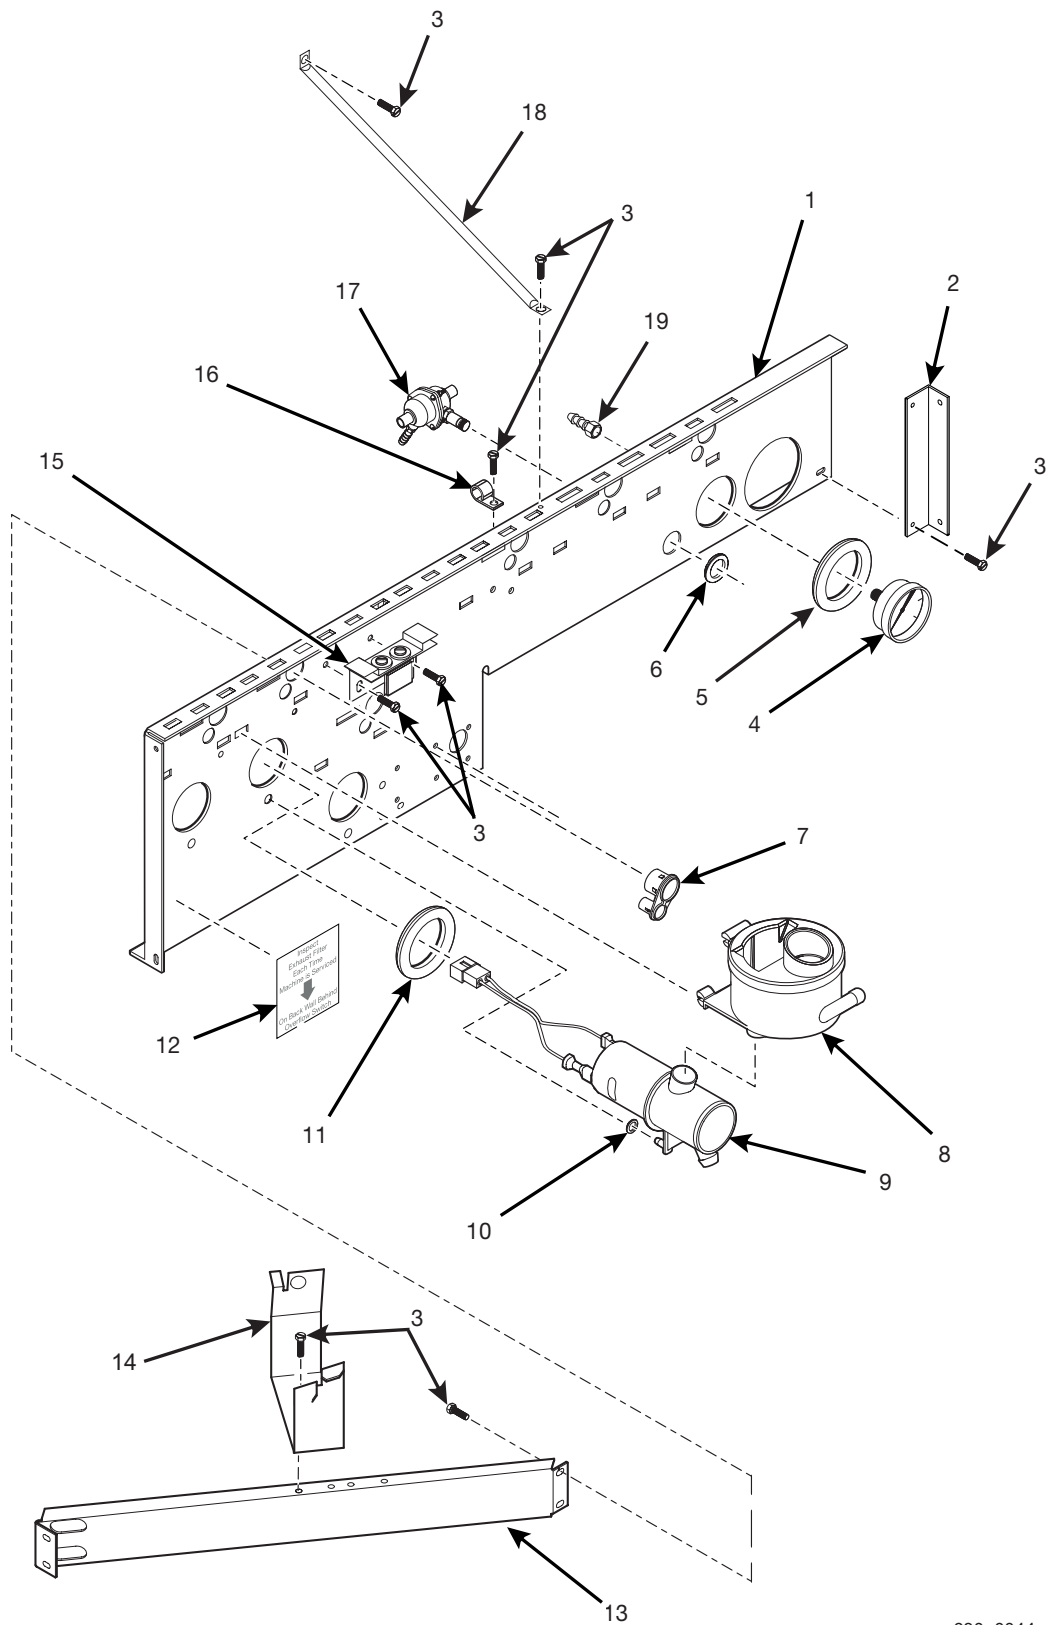

Hot Drink Series - Models 630 / 638 - Parts Manual

630p0044

Figure 37. Canister Support Assembly

Hot Drink Series - Models 630 / 638 - Parts Manual

TABLE 37. CANISTER SUPPORT ASSEMBLY

<i>INDEX</i>	<i>PART NUMBER</i>	<i>DESCRIPTION</i>	<i>QTY.</i>
1	6261117	CANISTER SUPPORT CHANNEL	1
2	6231033	BRACKET - CANISTER SUPPORT	-
3	1451097	SCREW - 1/8-32 X .31 HX HD	-
4	6108065	GAUGE - COMPRESSOR	1
5	6237051	GROMMET	-
6	6237052	GROMMET	-
7	6237315	RETAINER - TUBE	-
8	-	MIXING BOWL AND WHIPPER ASSEMBLY (SEE FIGURE 39 FOR DETAILS)	-
9	-	WHIPPER ASSEMBLY (SEE FIGURE 39 FOR DETAILS)	-
10	2302223	GROMMET	-
11	6237115	GROMMET - WHIPPER MOUNTING	-
12	-	LABEL	-
13	6341007	BRACE - CANISTER SUPPORT	-
14	6337017	BRACKET - FLOW RESTRICTOR	-
15	6237186	CANISTER SUPPORT ASSEMBLY - LIGHTENER	1
16	-	CLIP - HARNESS	-
17	6234981	REGULATOR ASSEMBLY (SEE FIGURE 38 FOR DETAILS)	1
18	6231533	BRACE - CANISTER ASSEMBLY	1
19	6204215	FITTING - 1/4 BARB X 1/8 FEMALE NPT	1