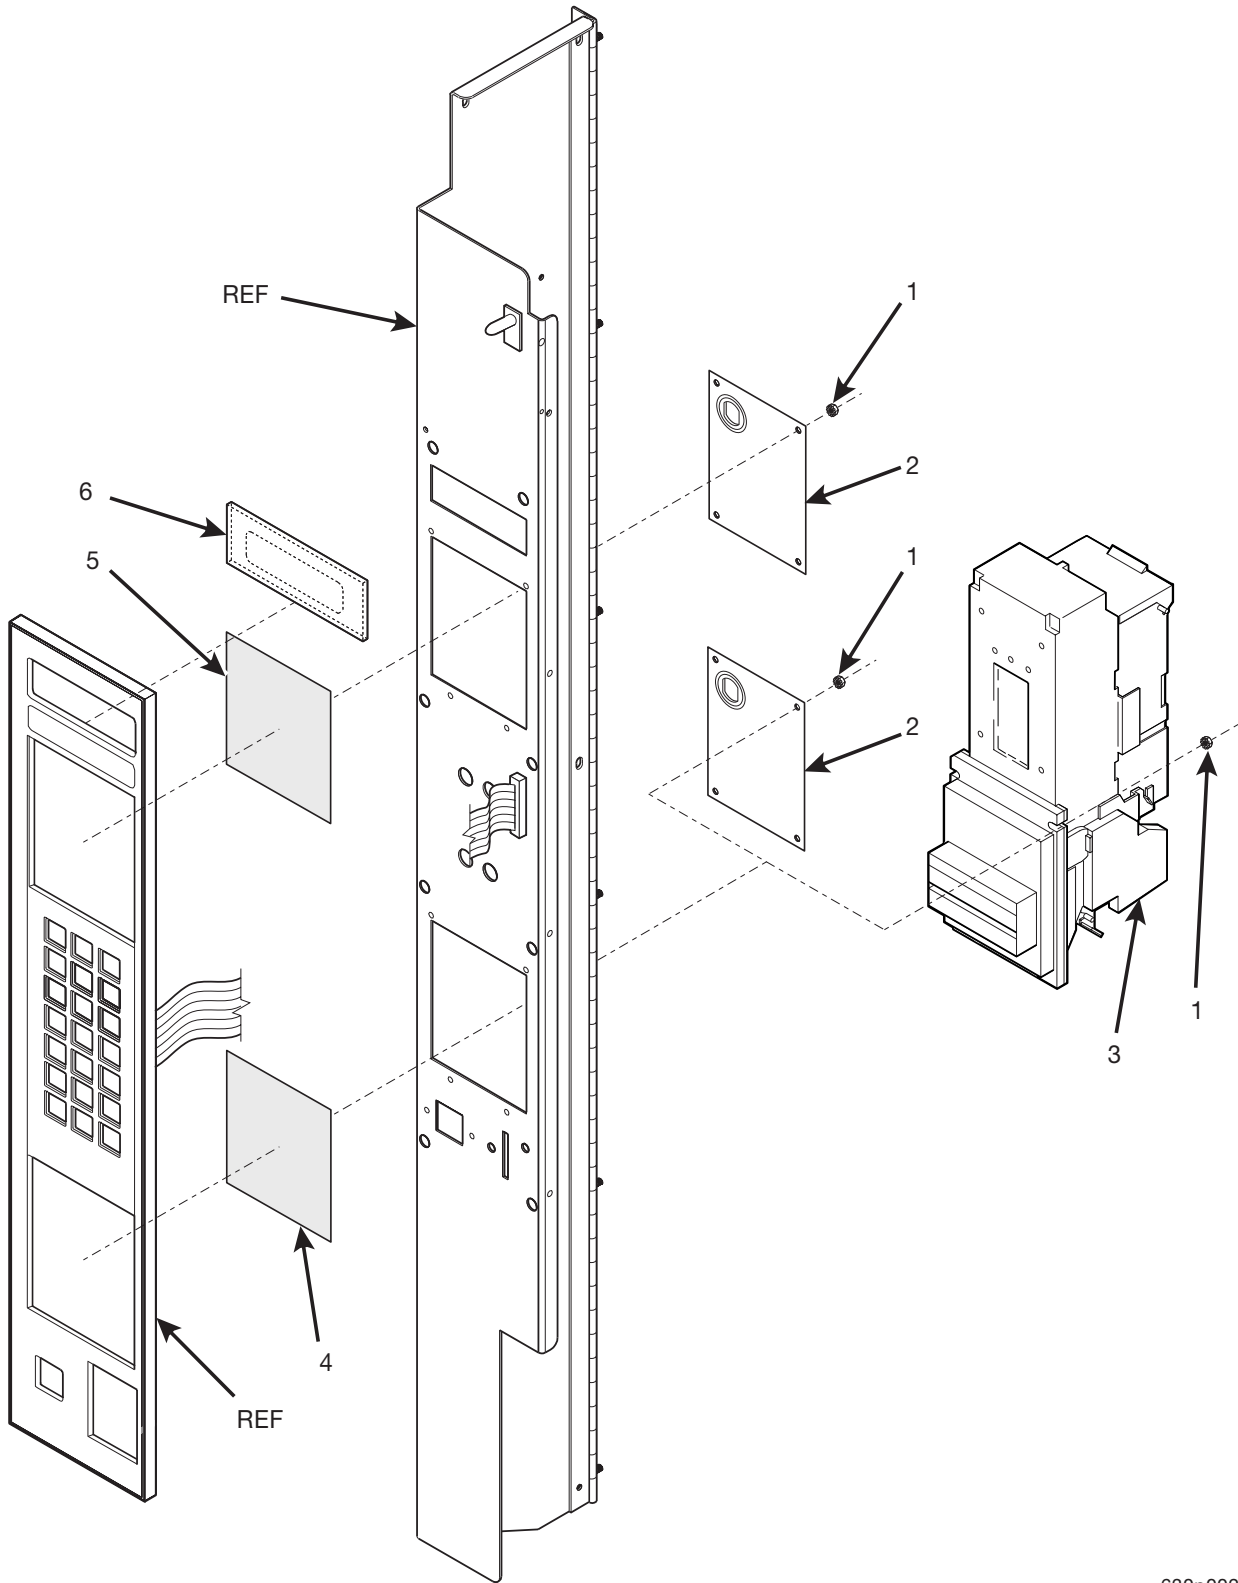

Hot Drink Series - Models 630 / 638 - Parts Manual

TABLE 57. MONETARY PANEL - PART 2

<i>INDEX</i>	<i>PART NUMBER</i>	<i>DESCRIPTION</i>	<i>QTY.</i>
1	1575094	WELD ASSEMBLY - PANEL - MONETARY	REF
2	1579009	JUMPER - DOOR SWITCH	1
3	1475099	BRACKET - PCB - DISPLAY	1
4	9989685	PCB ASSEMBLY - DISPLAY	1
5	2226380	SCREW - #6 PHS	10
6	1475026	BUTTON - COIN RETURN	1
7	1475072	SHAFT - RETURN BUTTON	1
8	1127808	SPRING SHELF RESET	1
9	1571079	BRACKET - COIN RETURN BUTTON	1
10	9900081	NUT - #8-32	-
11	1575003	COIN CHUTE ASSEMBLY	1
12	1475119	JUMPER - GROUND WIRE	1
13	1571078	BRACKET ASSEMBLY - COIN MECH.	1
14	6231037	CLAMP - CABLE	1
15	1451097	SCREW - #8-32 X .31 HX HD	-
16	2204093	WASHER - SCAVENGER BAR	1
17	1571113	ARM - SCAVENGER	1
18	1570105	LABEL - COIN MECHANISM	1
19	1472222	COIN BLOCK	1
20	1472223	COIN INSERT	1
21	1595017	FACE PLATE ASSEMBLY - GPL (SEE FIGURE 59 FOR DETAILS)	1

Hot Drink Series - Models 630 / 638 - Parts Manual

630p0020

Figure 58. Monetary Panel - Part 3