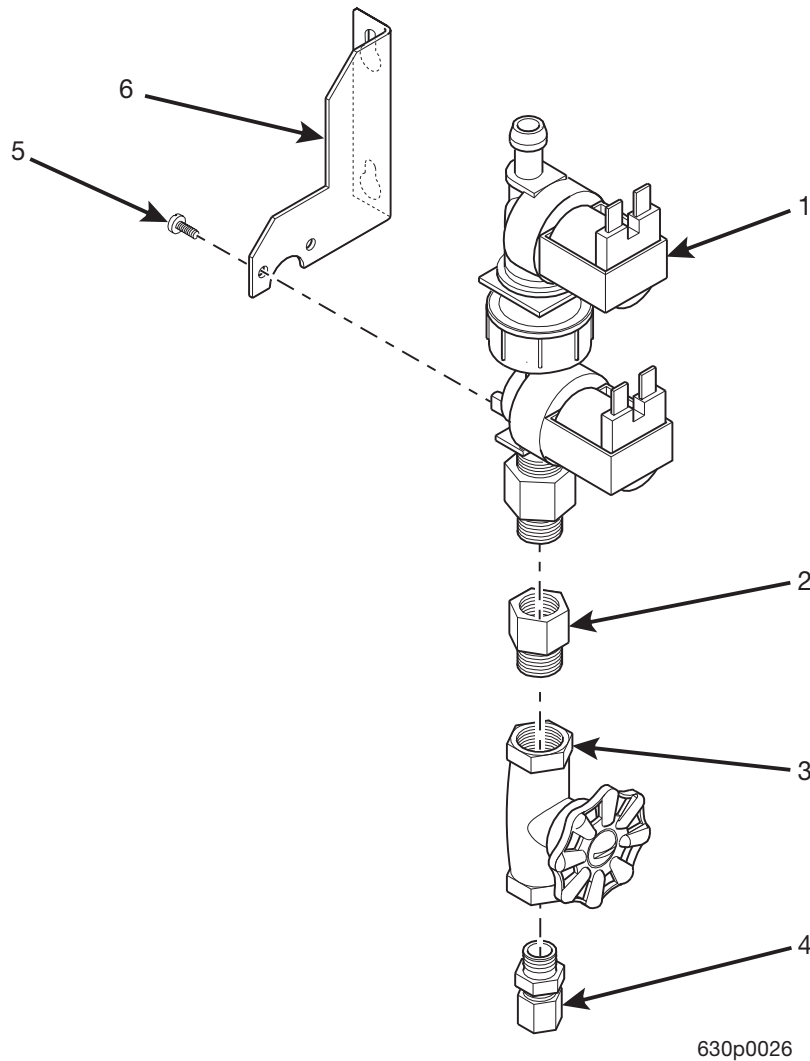

Hot Drink Series - Models 630 / 638 - Parts Manual

TABLE 45. WATER VALVE ASSEMBLY - WITHOUT FILTER

INDEX	PART NUMBER	DESCRIPTION	QTY.
-	6331040	BRACKET AND INLET VALVE ASSEMBLY (115 VOLT APPLICATIONS ONLY)	1
	6331038	BRACKET AND INLET VALVE ASSEMBLY (230 VOLT APPLICATIONS ONLY)	
1	3158061	VALVE ASSEMBLY (115 VOLT APPLICATIONS ONLY)	1
	6331038	VALVE ASSEMBLY (230 VOLT APPLICATIONS ONLY)	
2	6231503	ADAPTER - 3/8 - 1/4	1
3	3108048	VALVE - WATER - CONBRACO #57-001-01	1
4	6408119	MALE CONNECTOR - BRASS - #4-4-FBI 2-B	1
5	9900023	SCREW - #6-20 X 3/8 PHS	2
6	6231501	SUPPORT - INLET WATER VALVE	1