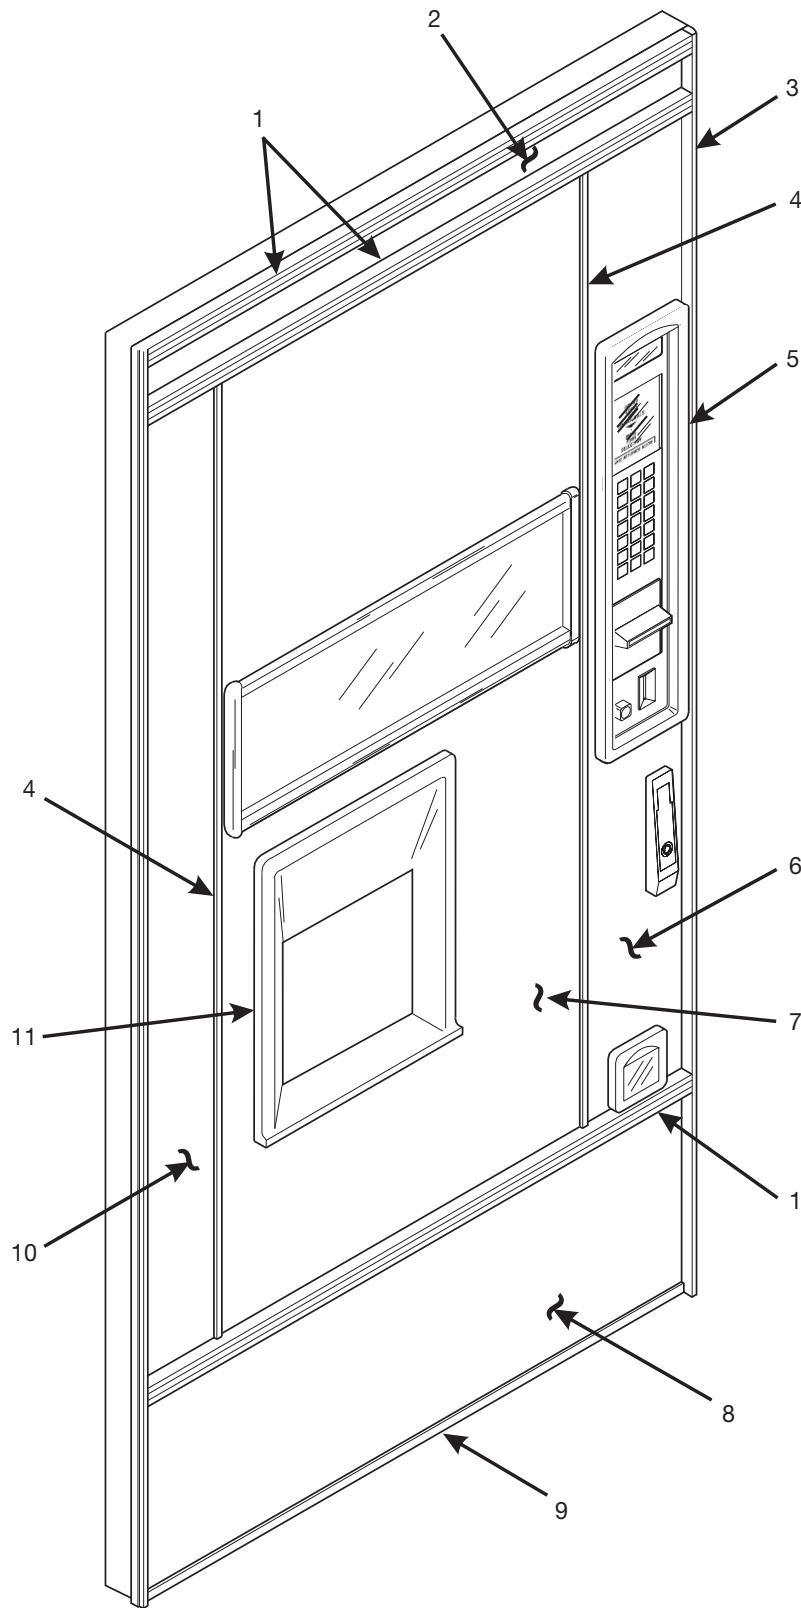

Hot Drink Series - Models 630 / 638 - Parts Manual

TABLE 6. COIN RECEPTACLE ASSEMBLY

<i>INDEX</i>	<i>PART NUMBER</i>	<i>DESCRIPTION</i>	<i>QTY.</i>
1	1572011	TRIM - COIN RECEPTACLE	1
2	4245084	SHAFT - DOOR - COIN RETURN	1
3	4245083	SPRING - COIN RETURN DOOR	1
4	4245082	GATE - COIN RETURN	1
5	1572010	CUP - COIN RETURN	1
6	2302053	SPACER - CUP	4
7	4042512	SCREW - #8-18 X 1/2 PHS - TAPPING	4

Hot Drink Series - Models 630 / 638 - Parts Manual

630p0065

Figure 7. GPL Trim