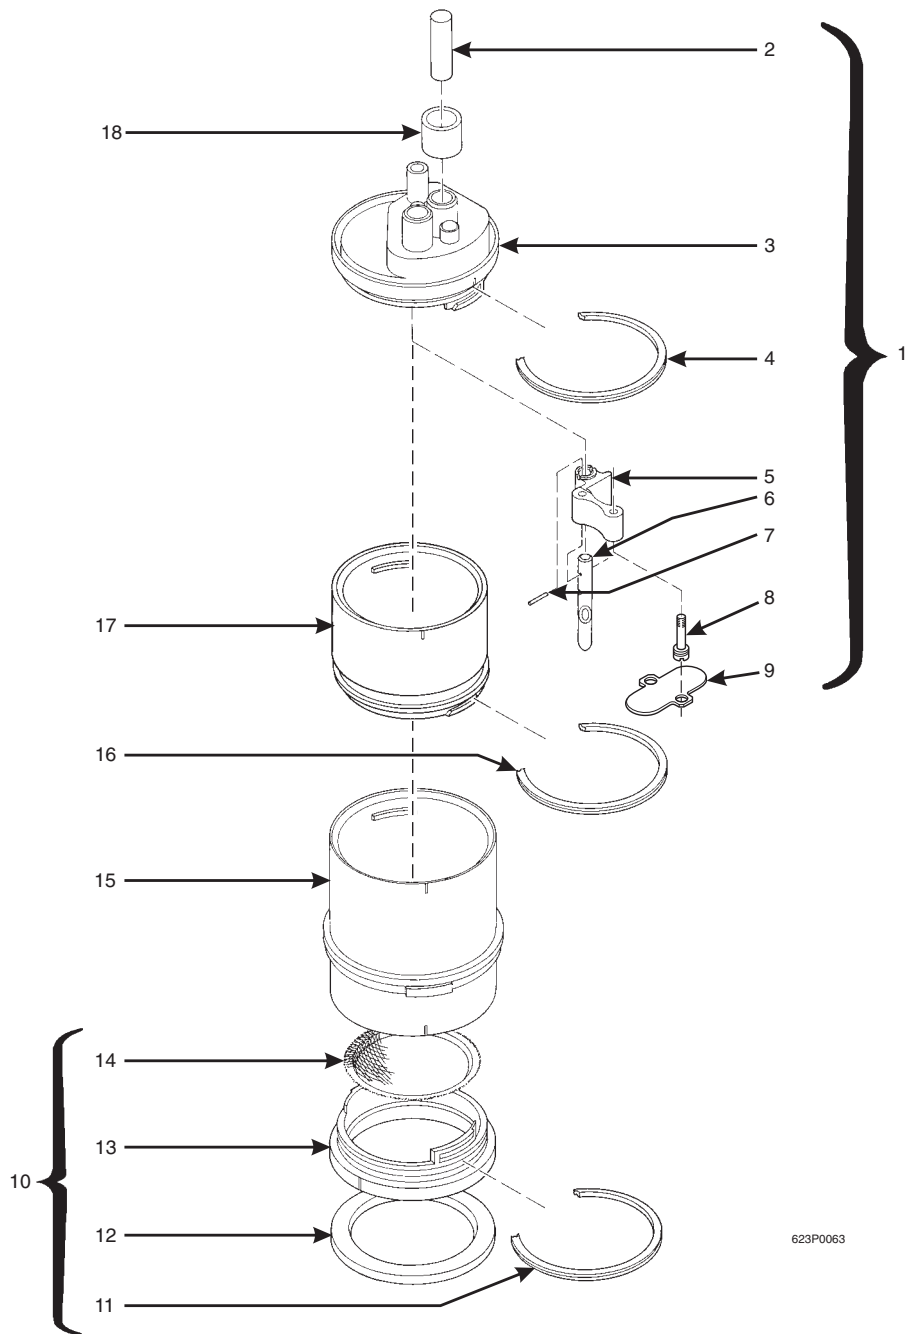

Hot Drink Series - Models 630 / 638 - Parts Manual

Figure 42. Barrel Assembly - Single Brewer

Hot Drink Series - Models 630 / 638 - Parts Manual

TABLE 42. BARREL ASSEMBLY - SINGLE BREWER

<i>INDEX</i>	<i>PART NUMBER</i>	<i>DESCRIPTION</i>	<i>QTY.</i>
-	6234328	BARREL ASSEMBLY - SINGLE BREWER	REF
1	6134152	MANIFOLD ASSEMBLY - HOSE - BREW BARREL (INCLUDES INDEX NUMBERS 2 - 9)	1
2	6134192	PLUG BREWER MANIFOLD	1
3	6134178	MANIFOLD AND INSERT ASSEMBLY - BREWER	1
4	6104193	QUAD RING SEAL	1
5	6204229	DEFLECTOR - MANIFOLD	1
6	6134197	TUBE - AIR JET	1
7	6106107	ROLL PIN	1
8	6134173	SHOULDER SCREW	2
9	6134155	VALVE - MANIFOLD - BREWER BARREL	1
10	6234305	LOWER INSERT ASSEMBLY - BREWER BARREL (INCLUDES INDEX NUMBERS 11 - 14)	1
11	6104193	QUAD RING SEAL	1
12	6234375	SEAL - BREWER	1
13	6104181	LOWER INSERT - BREWER BARREL	1
14	6234302	SCREEN - BREWER BARREL	1
15	6104184	BREWER BARREL	1
16	6104193	QUAD RING SEAL	1
17	6234213	EXTENSION - BREWER BARREL	1
18	6234207	TUBE - .375 ID X .562 OD X .75L	1