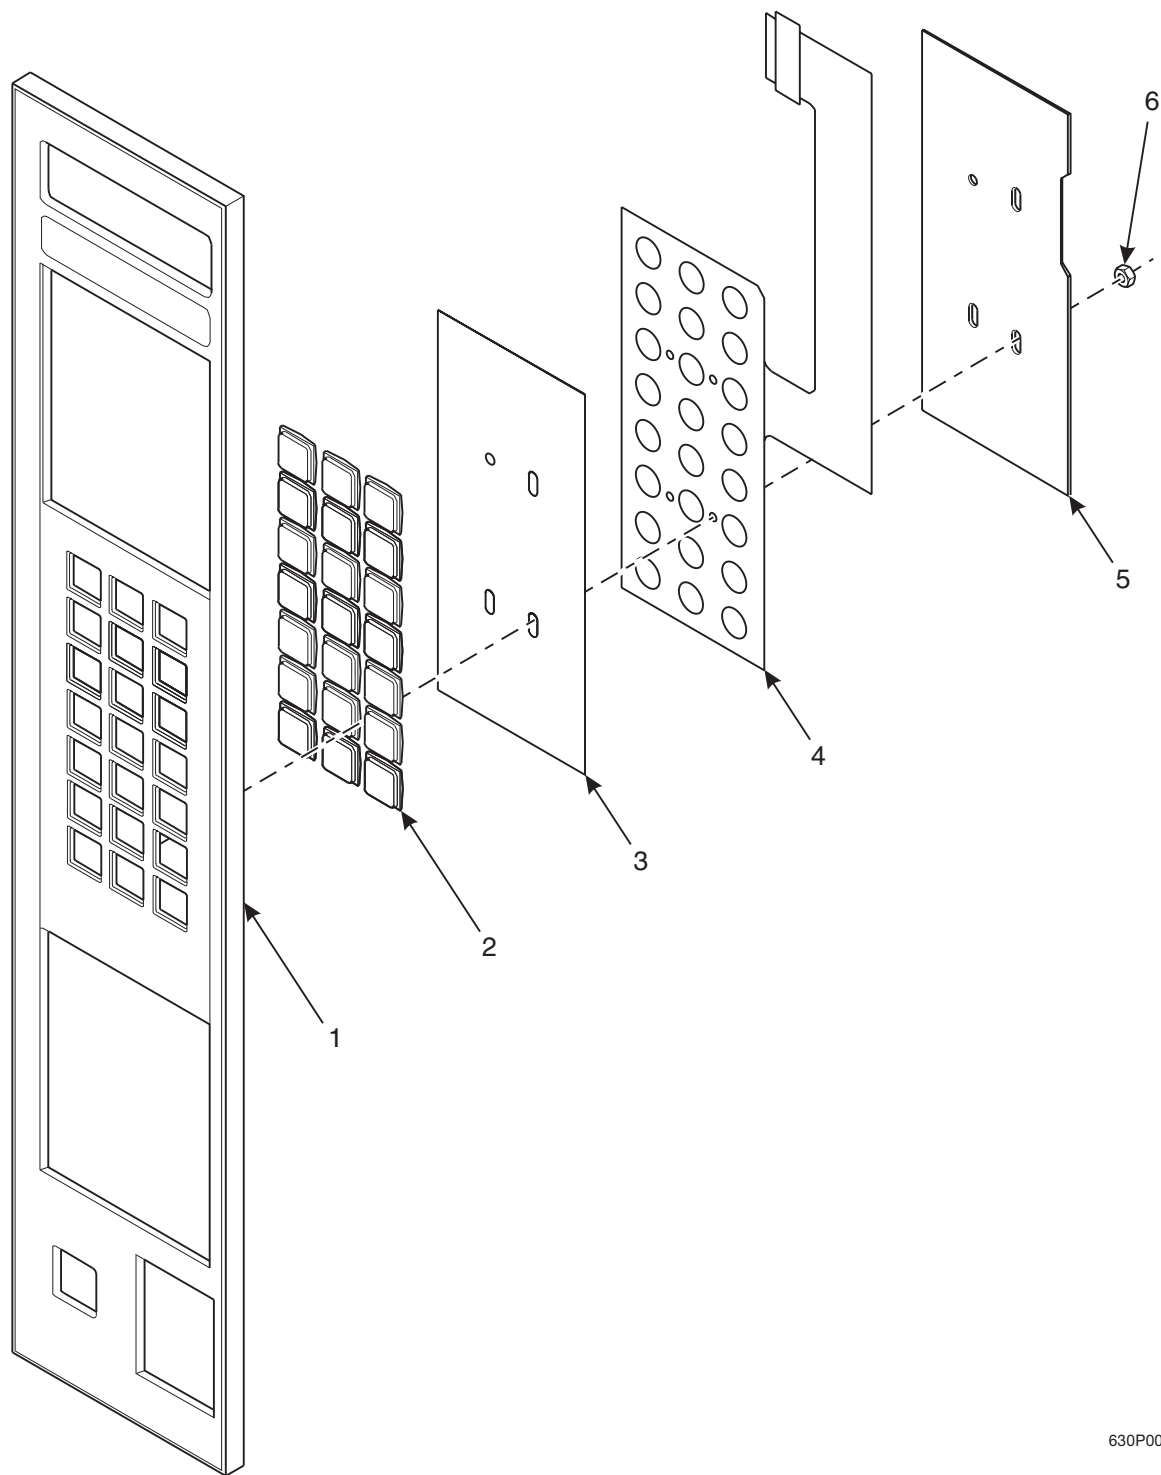

Hot Drink Series - Models 630 / 638 - Parts Manual

630p0020

Figure 58. Monetary Panel - Part 3

Hot Drink Series - Models 630 / 638 - Parts Manual

TABLE 58. MONETARY PANEL - PART 3

<i>INDEX</i>	<i>PART NUMBER</i>	<i>DESCRIPTION</i>	<i>QTY.</i>
1	9900081	NUT - #8-32 KEPS ZINC PLATE	8
2	1575048	PLATE - INSERT BACKING	2
3	3152391	VALIDATOR - MARS - VFM3-S1-U4C-CN5 (USED WITH HARNESS 1579028)	OPT
	3152444	VALIDATOR - MARS - FM1-S1-U4C-CNS (USED WITH HARNESS 1579005)	
	5900182	VALIDATOR - COINCO - BA30SA (USED WITH HARNESS 1579028)	
	5900182	VALIDATOR - COINCO - BA305A-MDB (USED WITH HARNESS 1579034)	
	5900193	VALIDATOR - MARS - S2000 VN2511- U5E-CN5 (USED WITH HARNESS 1579028)	
	5900198	VALIDATOR - MARS S2000 - VN 2311 U5E - 110 V (USED WITH HARNESS 1579005)	
	5900205	VALIDATOR - MARS VN2512-U5E-24V (USED WITH HARNESS 1579032 AND JUMPER 9989718)	
	5900210	VALIDATOR - MARS - VN2512-UM/500-MDB	
	5900221	VALIDATOR - COINCO - BA32SA-24V (USED WITH HARNESS 1579032 AND JUMPER 9989718)	
	5900233	VALIDATOR - CONLUX MKA 2152-12B - 120V (USED WITH HARNESS 1579028)	
	5900234	VALIDATOR - CONLUX MKA - 2162-24V-300 (USED WITH HARNESS 1579032 AND JUMPER 9989718)	
	5900234	VALIDATOR - CONLUX - 2162-24V-300 (USED WITH HARNESS 1579050)	
5900247	VALIDATOR - MARS - AE2612 - USM - MDB		
4	1575035	INSERT - INSTR - LOWER - ENGLISH	1
	1595011	INSERT - INSTR - LWR - NO VAL - NO TEXT	
	1595012	INSERT - INSTR - COINS ONLY - S/A - LOWER - GLASCO	
5	1575012	INSERT - INSTR - COINS/BILLS - U.S.	1
	1575013	INSERT - INSTR - COINS ONLY - ENGLISH	
	1575015	INSERT - INSTR - COINS - SPANISH	
	1595005	INSERT - INSTR. - COINS ONLY - S/A	
	1595007	INSERT - INSTR. - COIN & BILL - S/A	
	1595008	INSERT - INSTR. - TOKENS	
6305000	INSERT - SELECTION INSTRUCTIONS - GPL - ENGLISH		
6	1595010	LENS - DISPLAY	1