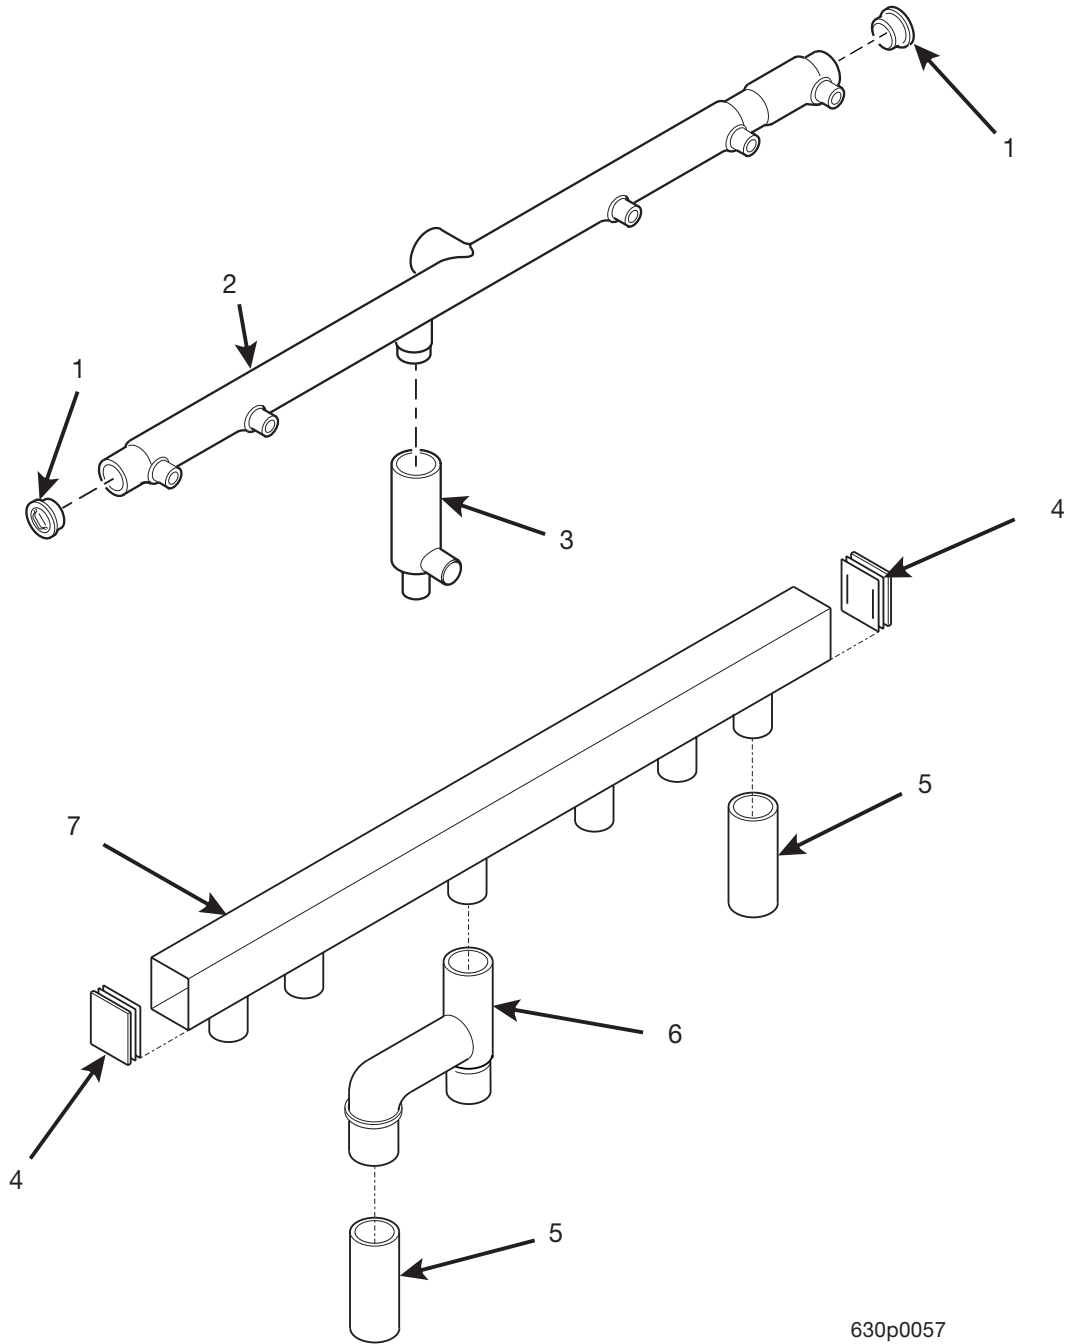

Hot Drink Series - Models 630 / 638 - Parts Manual

TABLE 51. VENT TUBING (MODEL 630 ONLY)

<i>INDEX</i>	<i>PART NUMBER</i>	<i>DESCRIPTION</i>	<i>QTY.</i>
1	6267310	CAP - VINYL - 1.00 I.D. X .50 LG	2
2	6267301	VENT SHELF - F.D.	1
3	6237470	VENT EXTENSION - SUGAR/LIGHTENER	1
4	6337082	CAP - MANIFOLD	2
5	6337049	TUBE - EXTENSION - SILICONE	5
6	6337044	VENT - SUGAR/LIGHTENER ADAPTER	1
7	6367003	VENT - F.D.	1

Hot Drink Series - Models 630 / 638 - Parts Manual

630p0057

Figure 52. Vent Tubing (Model 638 Only)