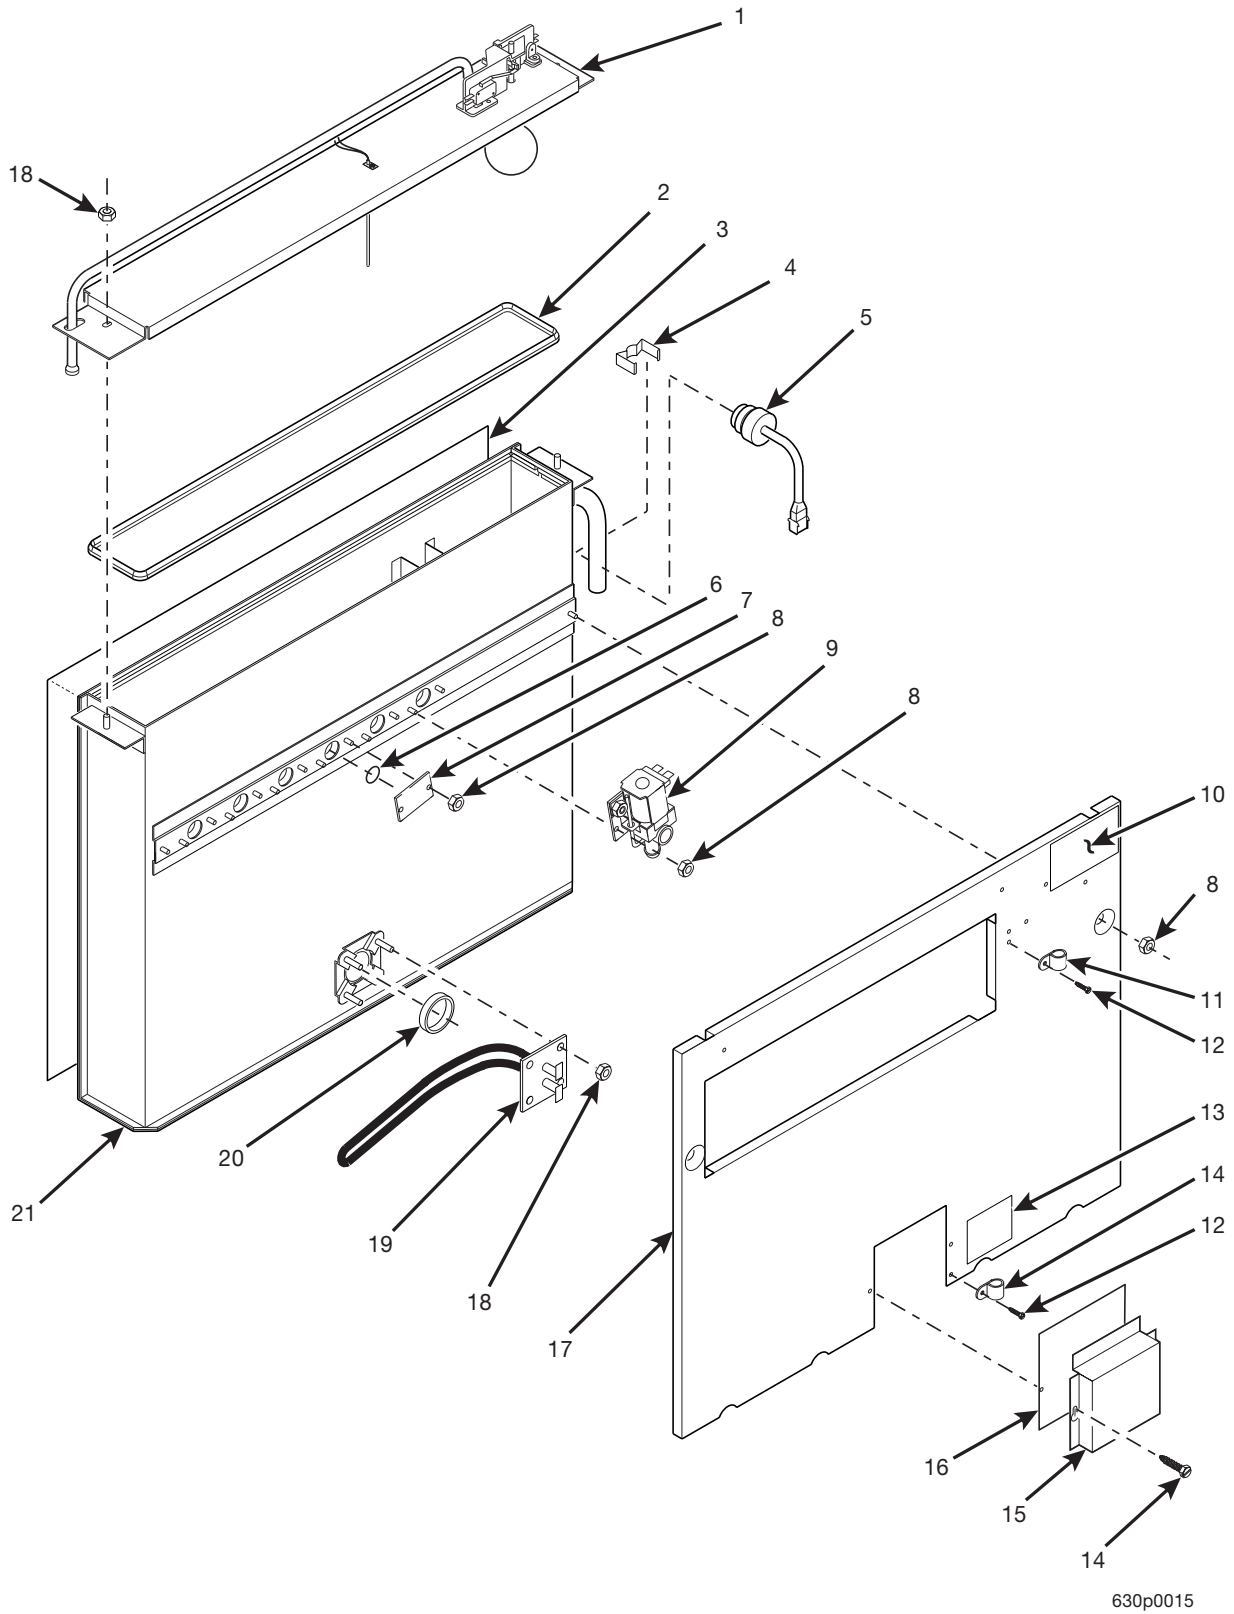

Hot Drink Series - Models 630 / 638 - Parts Manual

Figure 30. Water Tank Assembly

Hot Drink Series - Models 630 / 638 - Parts Manual

TABLE 30. WATER TANK ASSEMBLY

<i>INDEX</i>	<i>PART NUMBER</i>	<i>DESCRIPTION</i>	<i>QTY.</i>
-	6338044	WATER TANK ASSEMBLY (U.S. AND 115 V LATIN AMERICA)	1
	6338012	WATER TANK ASSEMBLY - (230 V LATIN AMERICA ONLY)	
1	6338046	LID ASSEMBLY - WATER TANK (SEE FIGURE 31 FOR DETAILS)	1
2	6238026	GASKET - WATER TANK LID	1
3	6238138	INSULATION - WATER TANK - BACK	1
4	6338002	CLIP - SAFETY THERMOSTAT	1
5	6338003	THERMOSTAT - AUTO RESET	1
6	6238094	O-RING	6
7	6238045	PLUG ASSEMBLY - HOT WATER TANK	1
8	9900081	NUT - #8-32 KEPS	16
9	6238112	VALVE ASSY-H.W.T. (US and 115V LATIN AMERICA)	1
	6238116	VALVE ASSEMBLY-H.W.T. (230V LATIN AMERICA)	
10	-	LABEL - HOT SURFACE (ENGLISH)	1
	-	LABEL - HOT SURFACE (SPANISH)	
11	6231035	CLAMP - CABLE	2
12	1451097	SCREW	7
13	6231189	LABEL - WARNING - HIGH VOLTAGE	1
14	1452139	RETAINER - HARNESS	1
15	6238104	COVER - HEATER	1
16	6338022	INSULATION	1
17	6238075	COVER - FRONT	1
18	1172021	NUT - 1/4-20 WHIZ LOCK	6
19	6338041	HEATER - WATER - (U.S. AND 115 V LATIN AMERICA)	1
	6338042	HEATER - WATER - (230 V LATIN AMERICA)	
20	6238042	GASKET - HEATER	1
21	6338007	WELD ASSEMBLY - WATER TANK (U.S. AND 115 V LATIN AMERICA)	1
	6338008	WELD ASSEMBLY - WATER TANK (230 V LATIN AMERICA)	
-	6238136	INSULATION - BOTTOM - WATER TANK	1
-	6238137	INSULATION - TOP - WATER TANK	1

ALSO AVAILABLE

-	9905010	REPL. PKG - WATER VALVE - HOT DRINK (CONTAINS 10 EACH OF "O" RING PART NUMBER 6238074)