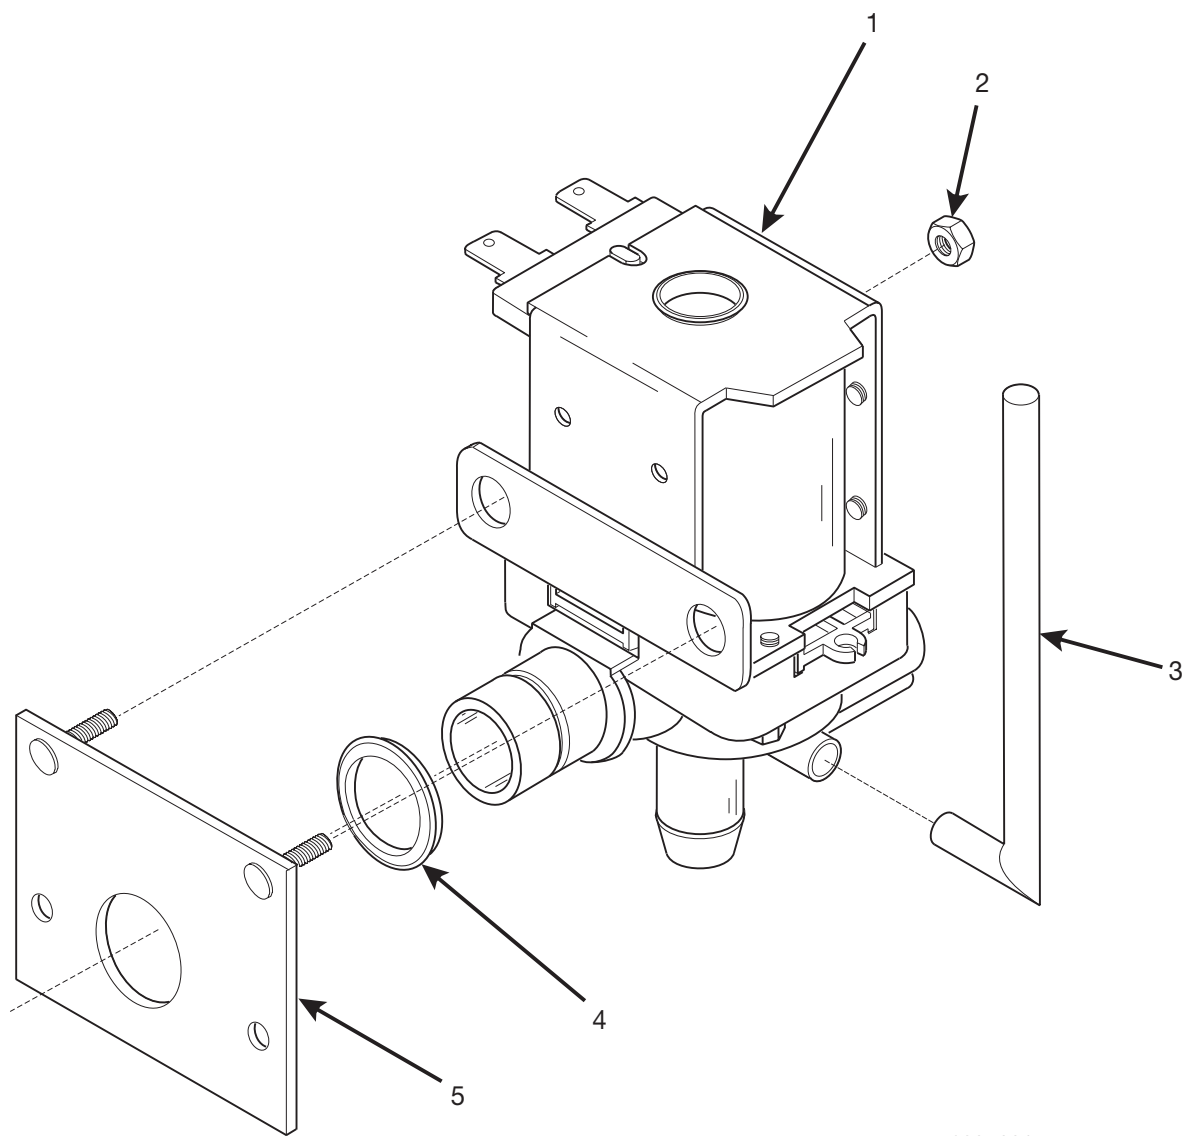

Hot Drink Series - Models 630 / 638 - Parts Manual

630p0017

Figure 32. Valve Assembly - Hot Water

Hot Drink Series - Models 630 / 638 - Parts Manual

TABLE 32. VALVE ASSEMBLY - HOT WATER

<i>INDEX</i>	<i>PART NUMBER</i>	<i>DESCRIPTION</i>	<i>QTY.</i>
-	6238112	VALVE ASSEMBLY - HOT WATER TANK (U.S. AND 115 V LATIN AMERICA)	1
	6238116	VALVE ASSEMBLY - HOT WATER TANK (230 V LATIN AMERICA)	
1	6338053	VALVE - HOT WATER (U.S. AND 115 V LATIN AMERICA)	1
	6338055	VALVE - HOT WATER (230 V LATIN AMERICA)	
2	9900081	NUT - #8-32 KEPS ZINC PLATE	2
3	6338054	VENT ELBOW	1
4	6238074	O RING	1
5	6238113	VALVE MOUNTING PLATE	1