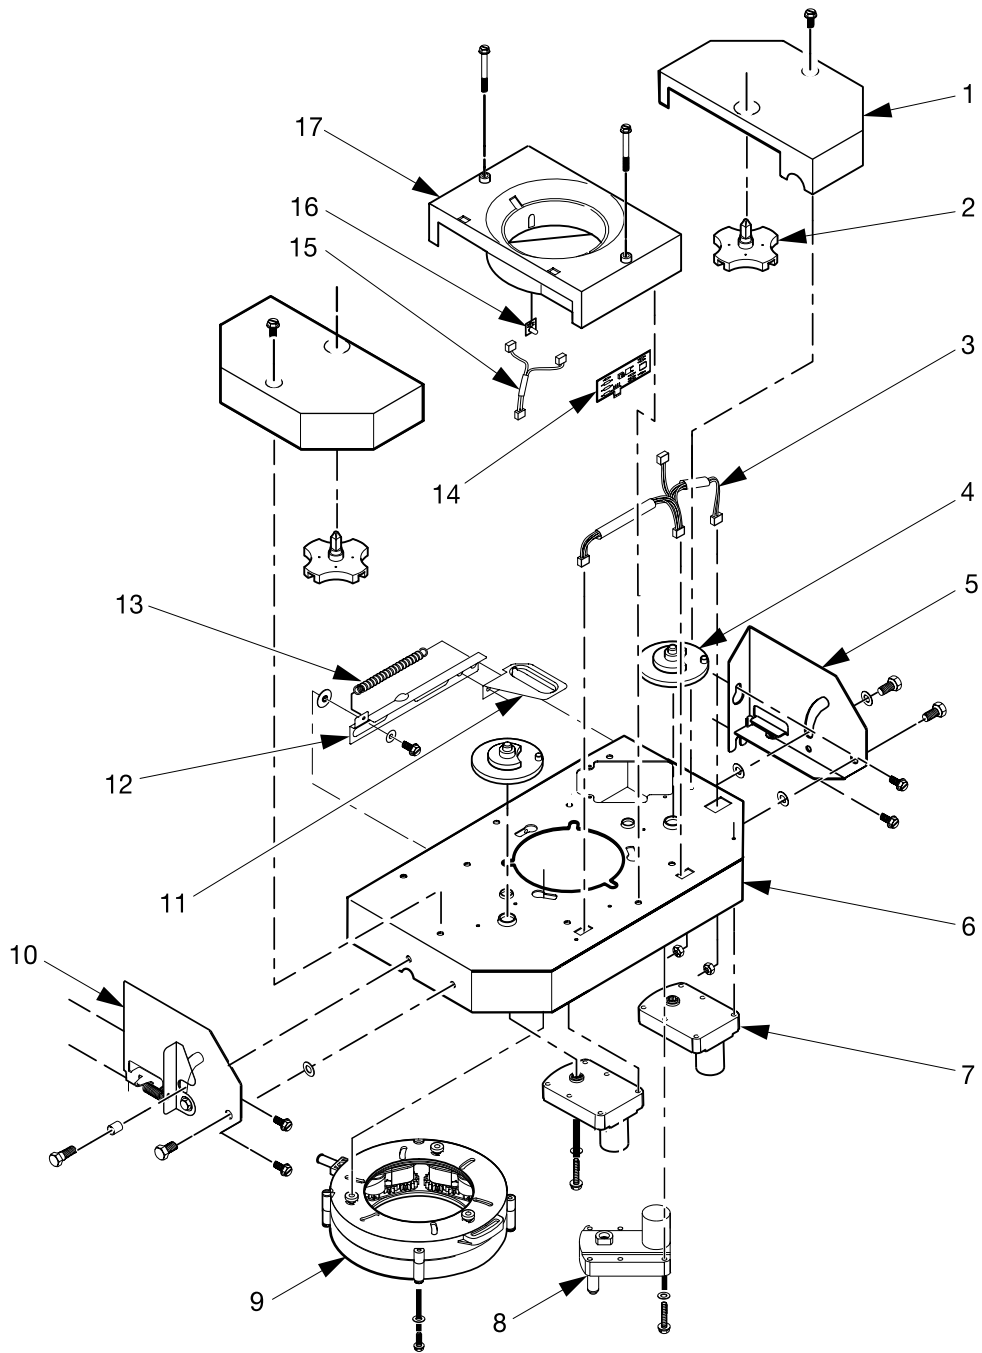

Hot Drink Series - Models 630 / 638 - Parts Manual

639p0012

Figure 13. Mechanism Assembly

Hot Drink Series - Models 630 / 638 - Parts Manual

TABLE 13. MECHANISM ASSEMBLY

INDEX	PART NUMBER	DESCRIPTION	QTY.
-	6263001	MECHANISM ASSY - 7 COLUMN	1
	3283018	MECHANISM ASSY - 18 OZ - 7 COLUMN	
1	6233010	COVER - END	2
2	6233013	DRIVER - GENEVA	2
3	6269013	HARNESS - CUP MECHANISM	1
4	6233014	INDEX PLATE - GENEVA	2
5	6233019	BRACKET - MECH.MOUNTING - LEFT	1
6	6263003	PLATE - BASE - 7 COLUMN	1
7	1577038	MOTOR & PC BOARD ASSEMBLY	2
8	6233056	MOTOR & CRANK ARM ASSY	1
9	6333008	CUP RING ASSY - UNIVERSAL	1
10	6233057	MTG BRACKET ASSY - RIGHT (SEE FIGURE 16 FOR DETAILS)	1
11	3283058	CAM	1
12	6233032	ACTUATOR - CUP RING	1
13	4733035	SPRING - CUP RELEASE ARM	1
14	6233105	PCB ASSY - DETECTOR CUP SENSOR	1
15	6233106	HARNESS - CUP DETECTOR/LED JUMPER	1
16	6233107	PCB ASSY - DETECTOR CUP SENSOR	1
17	6233012	COVER - CENTER	1