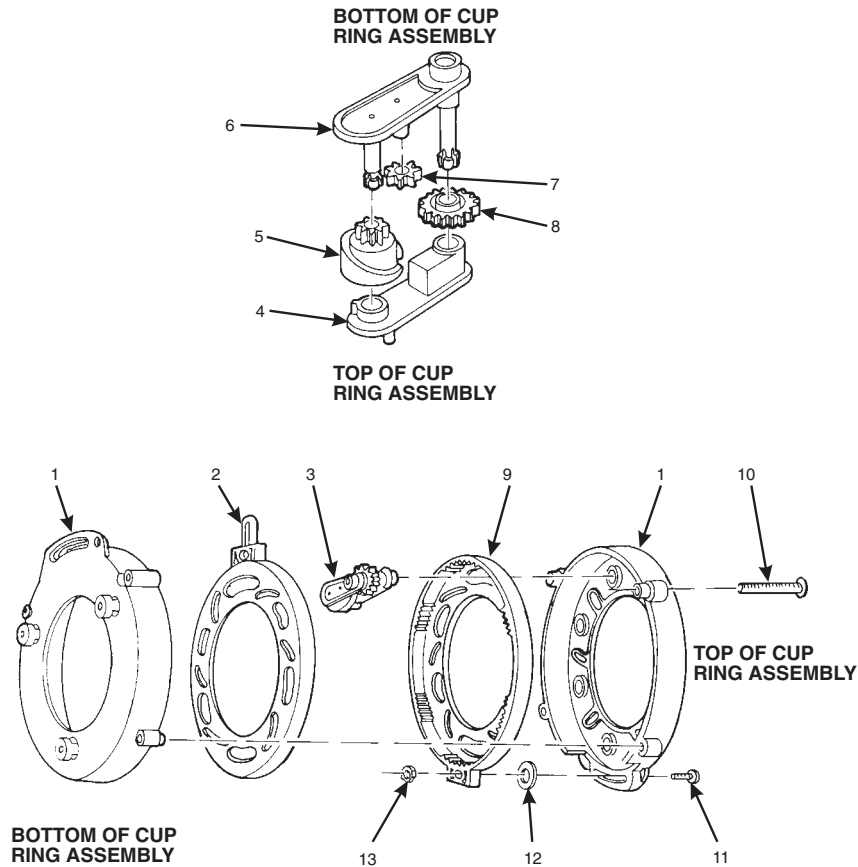

Hot Drink Series - Models 630 / 638 - Parts Manual

639p0012

Figure 13. Mechanism Assembly

Hot Drink Series - Models 630 / 638 - Parts Manual

TABLE 13. MECHANISM ASSEMBLY

INDEX	PART NUMBER	DESCRIPTION	QTY.
-	6263001	MECHANISM ASSY - 7 COLUMN	1
	3283018	MECHANISM ASSY - 18 OZ - 7 COLUMN	
1	6233010	COVER - END	2
2	6233013	DRIVER - GENEVA	2
3	6269013	HARNESS - CUP MECHANISM	1
4	6233014	INDEX PLATE - GENEVA	2
5	6233019	BRACKET - MECH.MOUNTING - LEFT	1
6	6263003	PLATE - BASE - 7 COLUMN	1
7	1577038	MOTOR & PC BOARD ASSEMBLY	2
8	6233056	MOTOR & CRANK ARM ASSY	1
9	6333008	CUP RING ASSY - UNIVERSAL	1
10	6233057	MTG BRACKET ASSY - RIGHT (SEE FIGURE 16 FOR DETAILS)	1
11	3283058	CAM	1
12	6233032	ACTUATOR - CUP RING	1
13	4733035	SPRING - CUP RELEASE ARM	1
14	6233105	PCB ASSY - DETECTOR CUP SENSOR	1
15	6233106	HARNESS - CUP DETECTOR/LED JUMPER	1
16	6233107	PCB ASSY - DETECTOR CUP SENSOR	1
17	6233012	COVER - CENTER	1

Hot Drink Series - Models 630 / 638 - Parts Manual

TABLE 14. CUP RING ASSEMBLY

INDEX	PART NUMBER	DESCRIPTION	QTY.
-	3143005	CUP RING ASSEMBLY	1
1	3143006	HOUSING - CUP RING	2
2	3143007	GEAR - INTERNAL	1
3	3143130	CAM AND GEAR ASSEMBLY (INCLUDES INDEX NUMBERS 4 - 8)	6
4	3143017	RETAINER - CAM	1
5	3143129	CAM - CUP	1
6	3143013	ARM - CAM	1
7	3143015	GEAR - 10 TOOTH	1
8	3143016	GEAR - 18 TOOTH	1
9	3143008	GEAR - INTERNAL - ADJUSTER	1
10	3143010	SCREW - #8-16 X 1.12 PHS	4
11	3143009	SCREW - #8-32 X .50 PHS	1
12	6114121	WASHER ROLLER	1
13	3143011	NUT - #8-32 SELF LOCKING	1

630P0034

Figure 14. Cup Ring Assembly

Hot Drink Series - Models 630 / 638 - Parts Manual

TABLE 15. ACTUATOR ASSEMBLY - CUP RING

INDEX	PART NUMBER	DESCRIPTION	QTY.
-	6233031	ACTUATOR ASEMBLY - CUP RING	1
1	1451097	SCREW - #8032 X .31 HEX HD T.F. - BLACK	2
2	6233040	RAMP - ACTUATOR	1
3	6233009	CAM - ACTUATOR	1
4	6233032	ACTUATOR - CUP RING	1