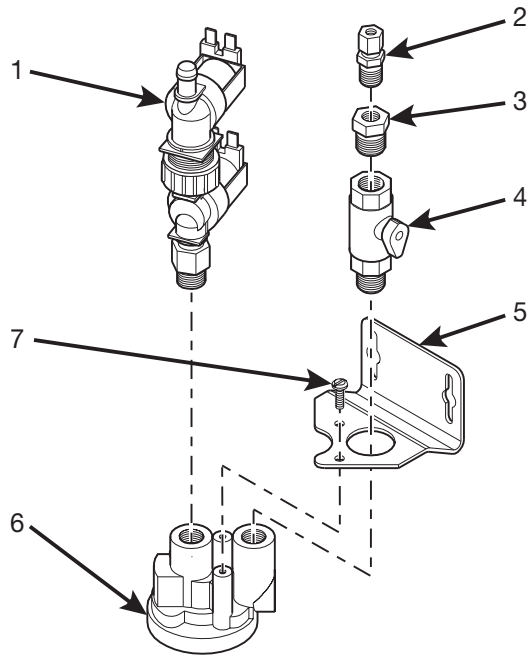

Figure 48. Filter Head Assembly - With Hydrolife Filter

Hot Drink Series - Models 630 / 638 - Parts Manual

TABLE 48. FILTER HEAD ASSEMBLY - WITH CUNO FILTER

<i>INDEX</i>	<i>PART NUMBER</i>	<i>DESCRIPTION</i>	<i>QTY.</i>
-	6408006	FILTER HEAD ASSEMBLY - 115 V	1
	6408011	FILTER HEAD ASSEMBLY - 230 V	
1	3158061	VALVE - WATER - 115 V	1
	6408008	VALVE - WATER - 230 V	
2	6408119	MALE CONNECTOR	1
3	6408117	BUSHING	1
4	6408113	BALL VALVE	1
5	6408115	BRACKET	1
6	6408114	FILTER HEAD	1
7	7207027	SCREW - #10-16 X 5/8 PHS	4