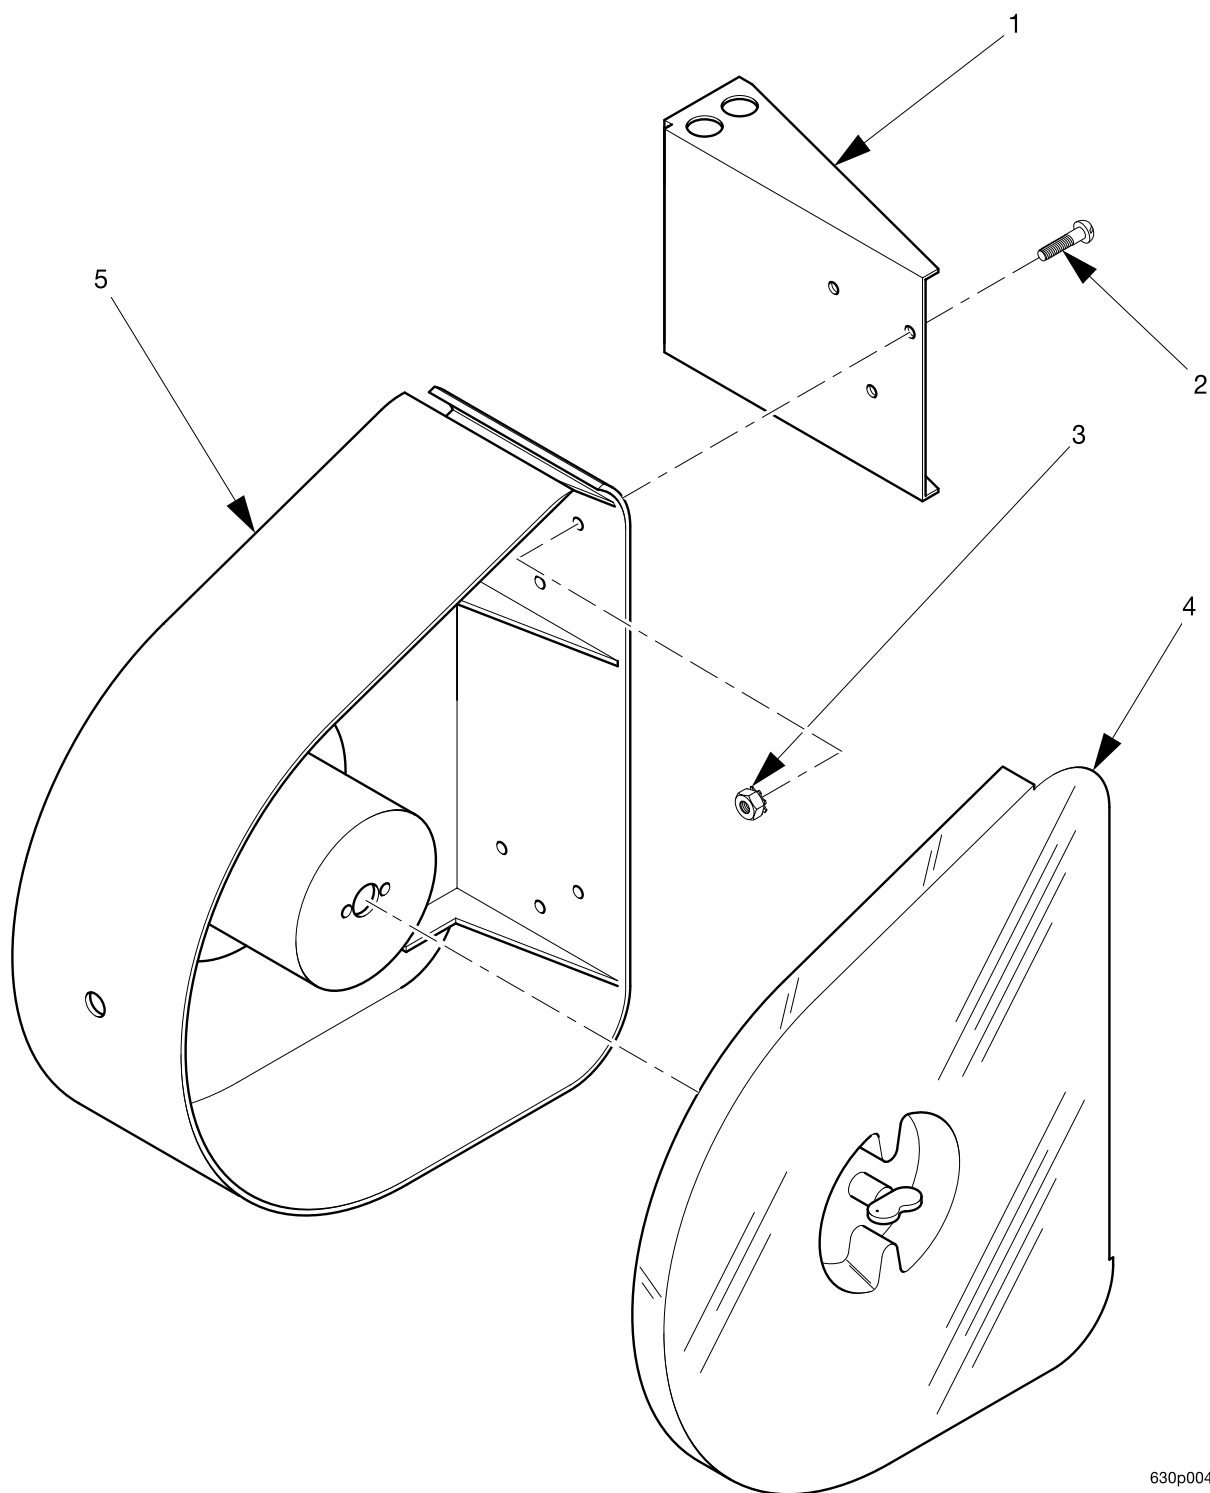

Hot Drink Series - Models 630 / 638 - Parts Manual

630p0043

Figure 45. Filter Paper Housing

Hot Drink Series - Models 630 / 638 - Parts Manual

TABLE 45. FILTER PAPER HOUSING

<i>INDEX</i>	<i>PART NUMBER</i>	<i>DESCRIPTION</i>	<i>QTY.</i>
-	6234622	PAPER ROLL ASSEMBLY (INCLUDES INDEX NUMBERS 2 - 3 AND 5)	1
1	6234625	BRACKET - PAPER ROLL	1
2	9900020	SCREW - #8-32 X 1/2 RHS MACH. ZINC	3
3	9900081	NUT - #8-32 KEPS ZINC PLATE	3
4	6154238	COVER ASSEMBLY - FILTER PAPER HOUSING	1
5	6234630	HOUSING ASSEMBLY - FILTER PAPER	1
-	P6104459	FILTER PAPER PACKAGE ASSEMBLY	-