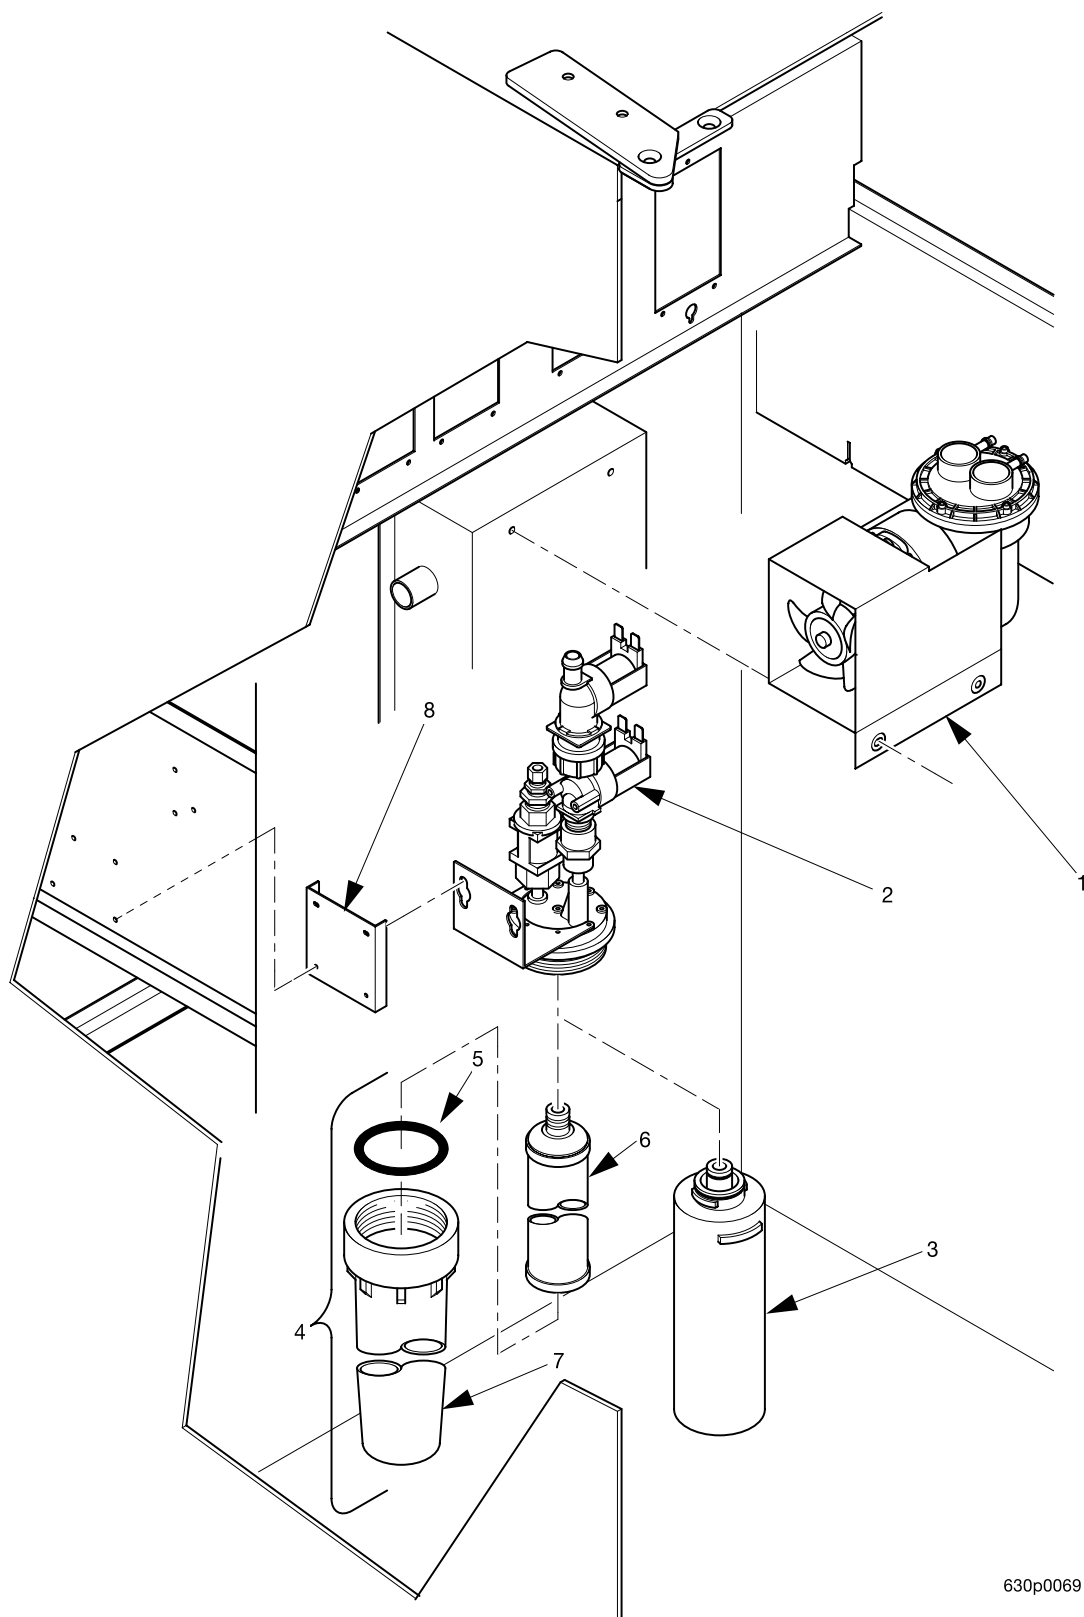

Hot Drink Series - Models 630 / 638 - Parts Manual

TABLE 24. CABINET ASSEMBLY - PART 3

<i>INDEX</i>	<i>PART NUMBER</i>	<i>DESCRIPTION</i>	<i>QTY.</i>
1	6351005	BRACKET - TUBING RETAINER	1
2	6234516	BRACKET - MOUNTING PLATE	2
3	6237352	LOCATOR AND BRACKET ASSEMBLY	1
4	6241004	COVER - BREWER	1
5	6234000	SINGLE BREWER ASSEMBLY - WITH FILTER (SEE FIGURE 41 FOR DETAILS)	1
	6234010	SINGLE BREWER ASSEMBLY - WITHOUT FILTER (SEE FIGURE 40 FOR DETAILS)	
6	6341027	BRACKET - TUBE RETAINER	1
7	6234524	DRAIN PAN - BREWER	1
8	6234622	PAPER ROLL ASSEMBLY - FILTER	1
9	-	DRIVE ASSEMBLY - BREWER (SEE FIGURE 54 FOR DETAILS)	1

Hot Drink Series - Models 630 / 638 - Parts Manual

630p0069

Figure 25. Cabinet Assembly - Part 4