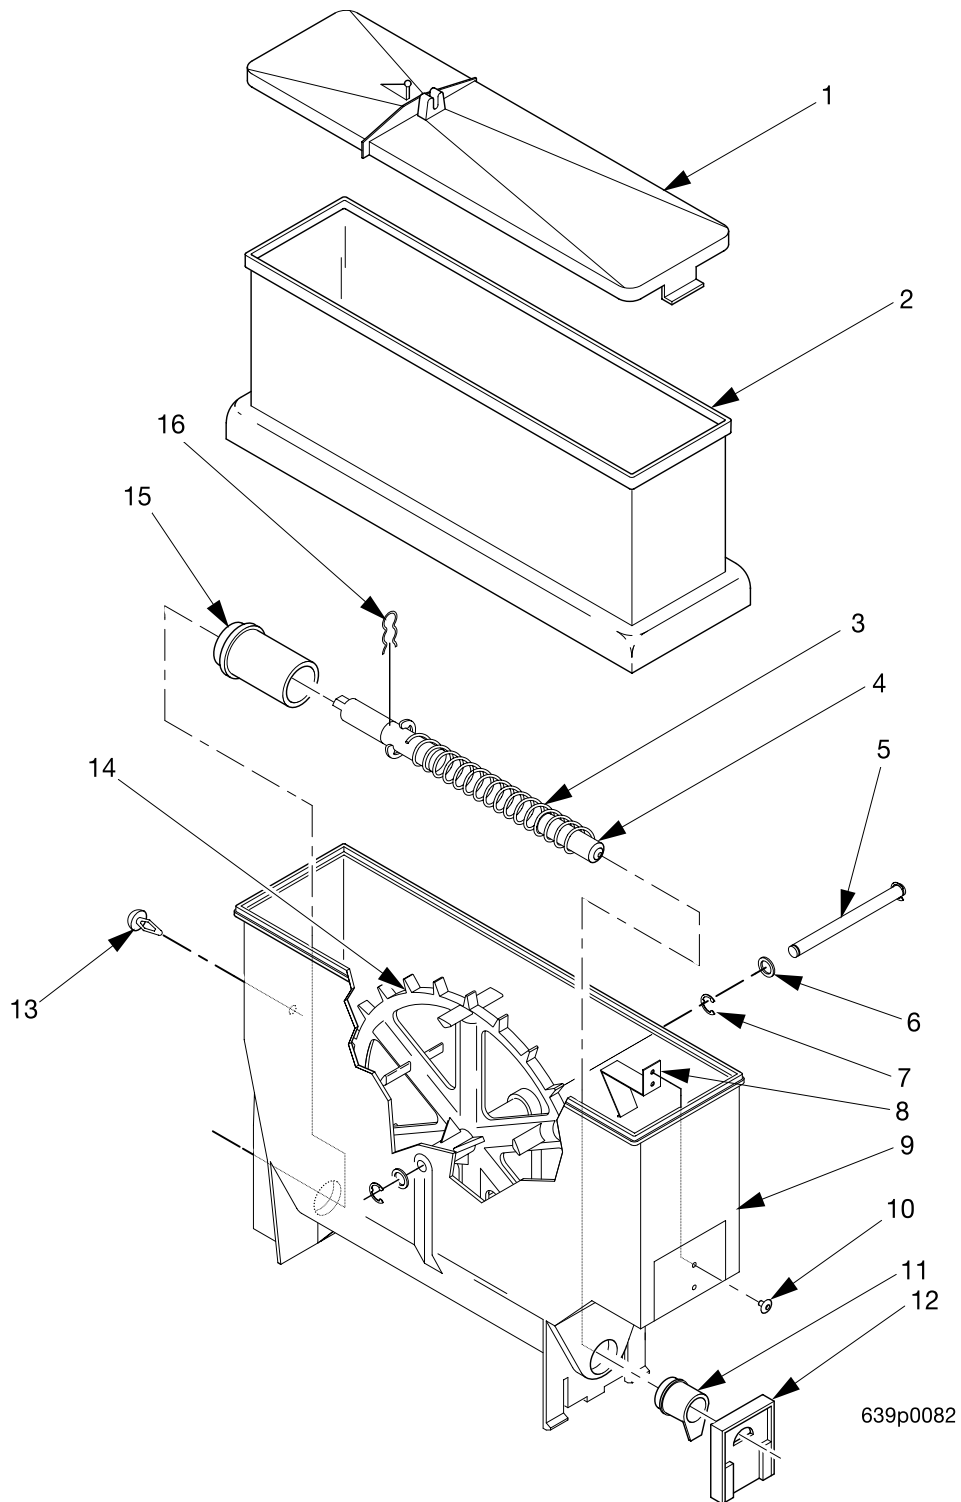

Hot Drink Series - Models 630 / 638 - Parts Manual

Figure 63. Canister Assembly - Chocolate

Hot Drink Series - Models 630 / 638 - Parts Manual

TABLE 63. CANISTER ASSEMBLY - CHOCOLATE

<i>INDEX</i>	<i>PART NUMBER</i>	<i>DESCRIPTION</i>	<i>QTY.</i>
-	6537023	CANISTER ASSEMBLY - CHOCOLATE	-
1	6237023	LID - CANISTER	1
2	6237439	SLEEVE - CANISTER	1
3	6537018	AUGER AND SHAFT ASSEMBLY (INCLUDES THE NEXT 3 ITEMS)	1
-	6237025	RETAINING RING-"E"-.500	1
4	6537021	PLUG - AUGER	1
5	6237167	SHAFT - CANISTER	1
6	6237116	WASHER - SEAL - WEAR PLATE	2
7	9900415	RETAINING RING REINF E TYP.1	2
8	6237108	SPRING - THUMPER	1
9	6237177	BASE - CANISTER - THUMPER	1
10	6537026	ALUMINUM CAP RIVET-.187 DIA	2
11	6537014	NOZZLE - DISPENSING - F.D. COFFEE	1
12	6537013	GATE - NOZZLE - PLASTIC	1
13	6237053	FASTENER - PUSH IN	1
14	6237181	MIXING WHEEL	1
15	6237014	BEARING - CANISTER	1
16	6337020	CLIP - SPRING	1