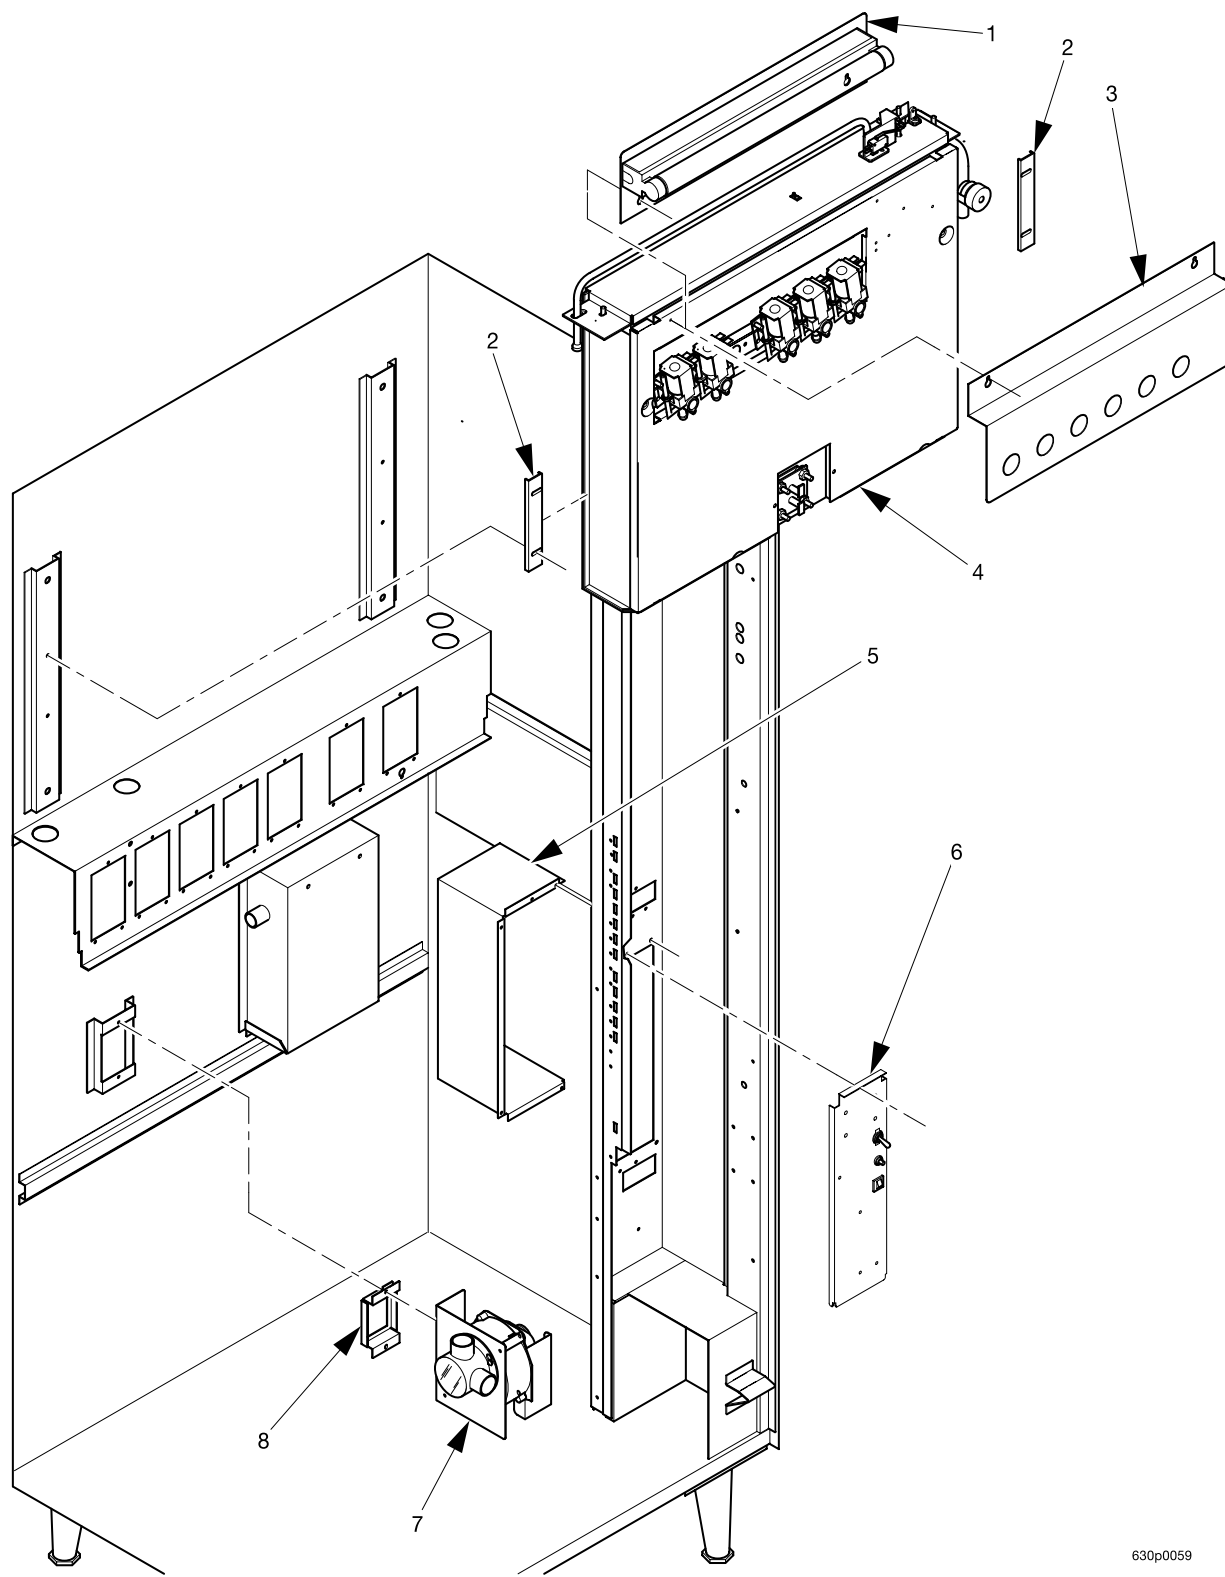

Hot Drink Series - Models 630 / 638 - Parts Manual

630p0059

Figure 23. Cabinet Assembly - Part 2

Hot Drink Series - Models 630 / 638 - Parts Manual

TABLE 23. CABINET ASSEMBLY - PART 2

<i>INDEX</i>	<i>PART NUMBER</i>	<i>DESCRIPTION</i>	<i>QTY.</i>
1	6339012	SERVICE LIGHT - BRACKET ASSEMBLY - 230 V (SEE FIGURE 34 FOR DETAILS)	1
	6238105	SERVICE LIGHT - BRACKET ASSEMBLY - 115 V (SEE FIGURE 33 FOR DETAILS)	
2	6231036	CLAMP - WATER TANK	2
3	6338032	COVER - WATER TANK	1
4	-	WATER TANK ASSEMBLY (SEE FIGURE 30 FOR DETAILS)	1
5	3631117	HOUSING - POWER PANEL	1
6	4841012	POWER PANEL ASSEMBLY - 115 V (U.S.) (SEE FIGURE 27 FOR DETAILS)	1
	1571136	POWER PANEL ASSEMBLY - 115 V (LATIN AMERICA) (SEE FIGURE 28 FOR DETAILS)	
	1571084	POWER PANEL ASSEMBLY - 230 V (LATIN AMERICA) (SEE FIGURE 29 FOR DETAILS)	
7	-	BRACKET, BLOWER, AND COVER ASSEMBLY (SEE FIGURE 53 FOR DETAILS)	1
8	1471055	BEZEL - EXHAUST FAN	1