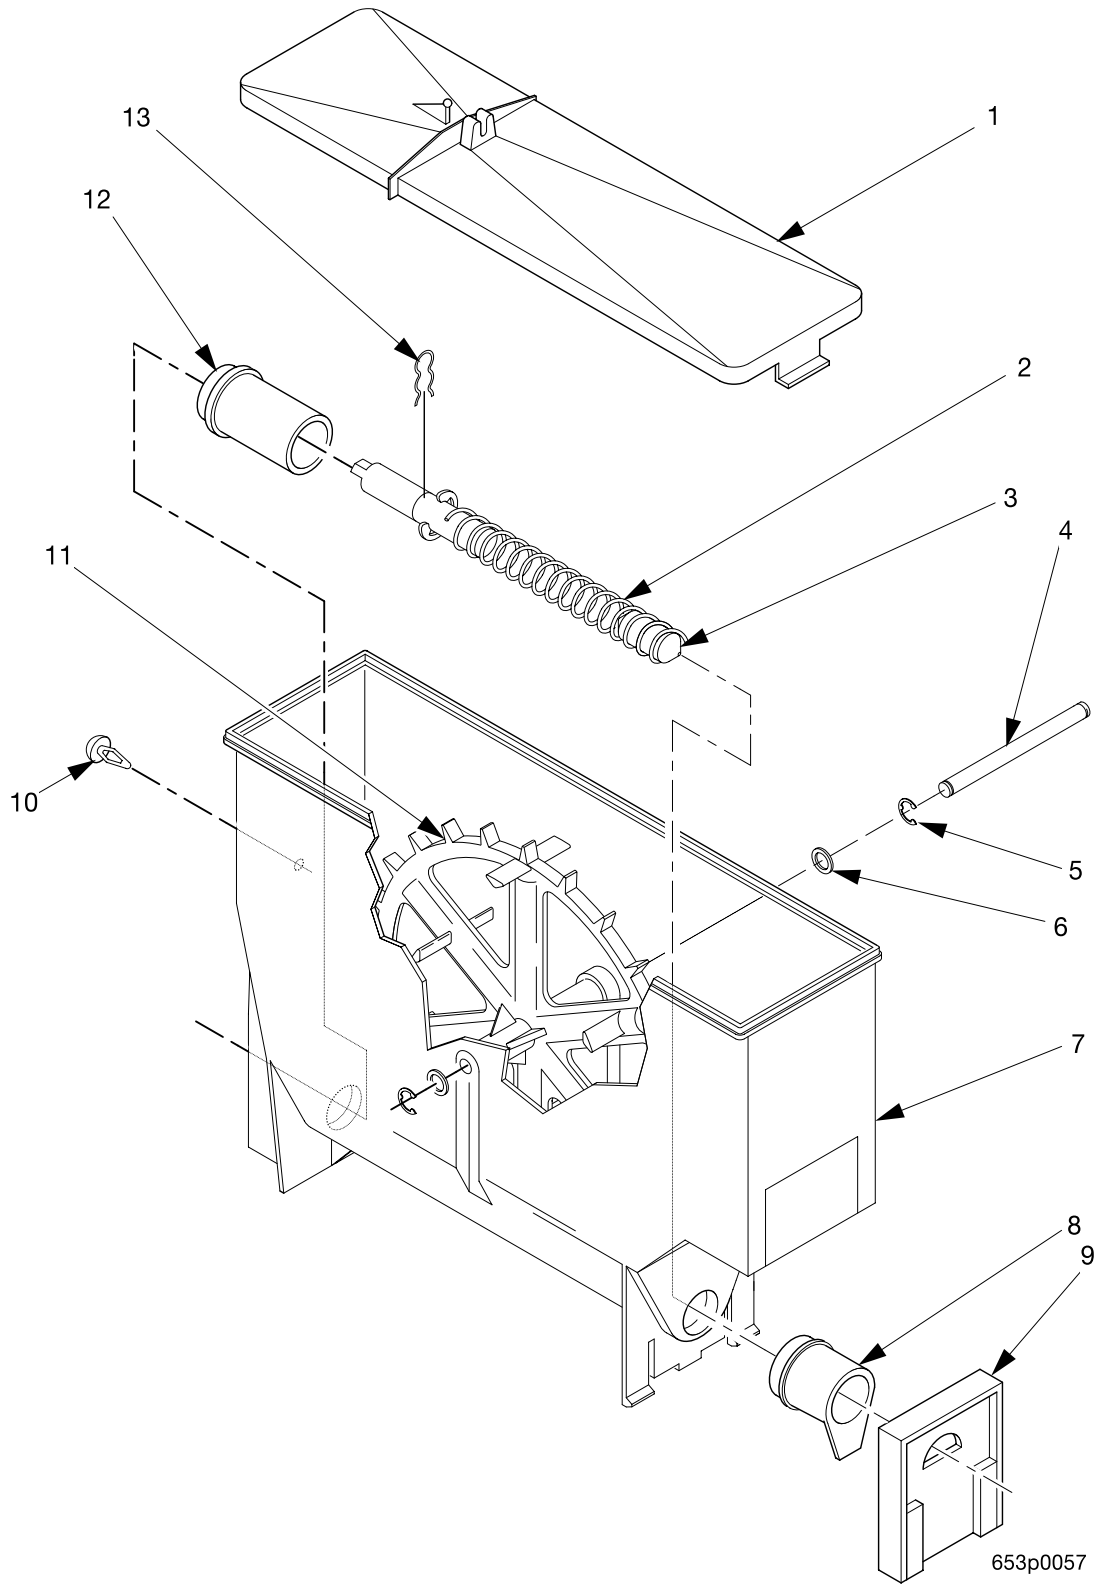

Hot Drink Series - Models 630 / 638 - Parts Manual

Figure 67. Canister Assembly - Freeze Dry Coffee

Hot Drink Series - Models 630 / 638 - Parts Manual

TABLE 67. CANISTER ASSEMBLY - FREEZE DRY COFFEE

<i>INDEX</i>	<i>PART NUMBER</i>	<i>DESCRIPTION</i>	<i>QTY.</i>
-	6537022	CANISTER ASSEMBLY - FREEZE DRY COFFEE	-
1	6237023	LID - CANISTER	1
2	6537018	AUGER AND SHAFT ASSEMBLY (INCLUDES THE NEXT 3 ITEMS)	1
3	6537021	PLUG - AUGER	1
4	6237167	SHAFT - CANISTER	1
5	9900415	RETAINING RING REINF TYP.1	2
6	6237116	WASHER - SEAL - WEAR PLATE	2
7	6237176	BASE - CANISTER	1
8	6537014	NOZZLE - DISPENSING - CANISTER	1
9	6537013	GATE - NOZZLE - PLASTIC	1
10	6237053	FASTENER - PUSH IN	1
11	6237181	MIXING WHEEL	1
12	6237014	BEARING - CANISTER	1
13	6337020	CLIP - SPRING	1