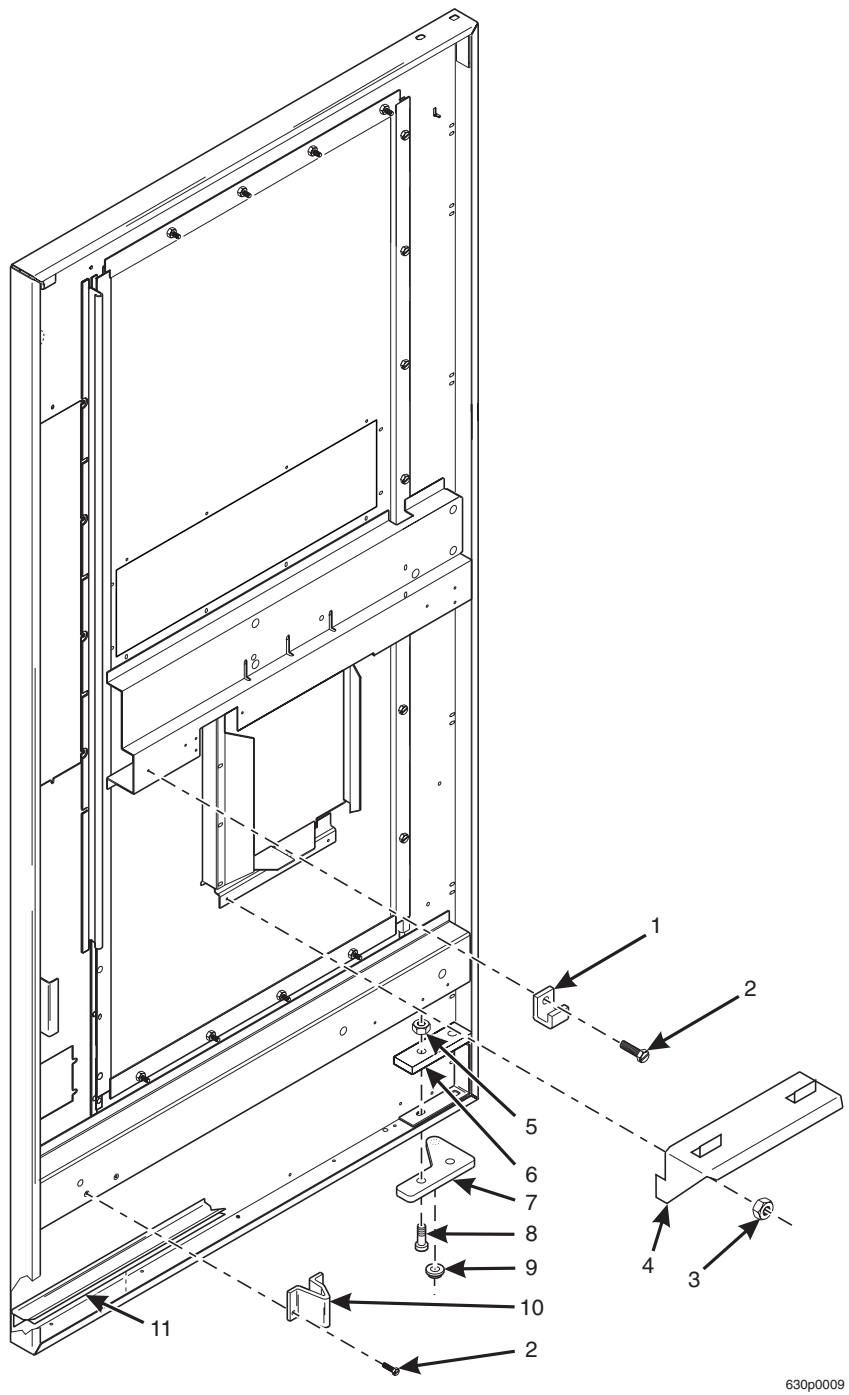

TABLE 19. MISCELLANEOUS MOUNTED PARTS - DOOR ASSEMBLY

Hot Drink Series - Models 630 / 638 - Parts Manual

Figure 19. Miscellaneous Mounted Parts - Door Assembly

Hot Drink Series - Models 630 / 638 - Parts Manual

TABLE 19. MISCELLANEOUS MOUNTED PARTS - DOOR ASSEMBLY

<i>INDEX</i>	<i>PART NUMBER</i>	<i>DESCRIPTION</i>	<i>QTY.</i>
1	6342040	LIFT BRACKET - CUP STATION	1
2	1451097	SCREW - HEX - #8	-
3	9900081	NUT - HEX - #8	-
4	3142138	HANGER - CUP STATION	1
5	1211105	NUT - KEPS - 1/4-20 EXT LW ZIP	2
6	6232031	HINGE ASSEMBLY - DOOR - LOWER	1
7	4242145	BEARING - THRUST - LOWER HINGE	1
8	6232008	WELD SCREW - 1/4-20 X 1" LG	2
9	6232028	PLATE ASSEMBLY - HINGE MOUNTING	2
10	6231164	BRACKET - DOOR SUPPORT	1
11	6262046	FILLER STRIP - SANITATION	1