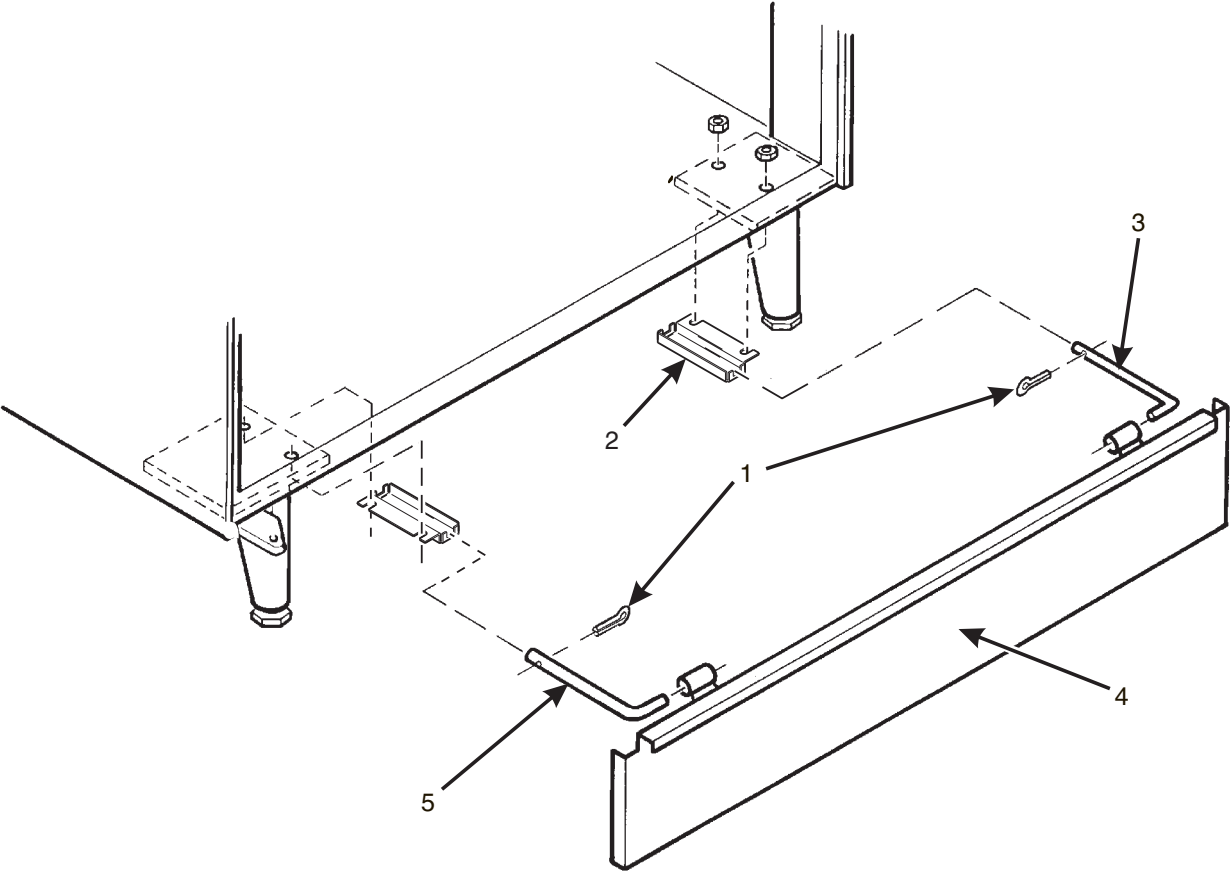

<i>INDEX</i>	<i>PART NUMBER</i>	<i>DESCRIPTION</i>	<i>QTY.</i>
1	6342040	LIFT BRACKET - CUP STATION	1
2	1451097	SCREW - HEX - #8	-
3	9900081	NUT - HEX - #8	-
4	3142138	HANGER - CUP STATION	1
5	1211105	NUT - KEPS - 1/4-20 EXT LW ZIP	2
6	6232031	HINGE ASSEMBLY - DOOR - LOWER	1
7	4242145	BEARING - THRUST - LOWER HINGE	1
8	6232008	WELD SCREW - 1/4-20 X 1" LG	2
9	6232028	PLATE ASSEMBLY - HINGE MOUNTING	2
10	6231164	BRACKET - DOOR SUPPORT	1
11	6262046	FILLER STRIP - SANITATION	1