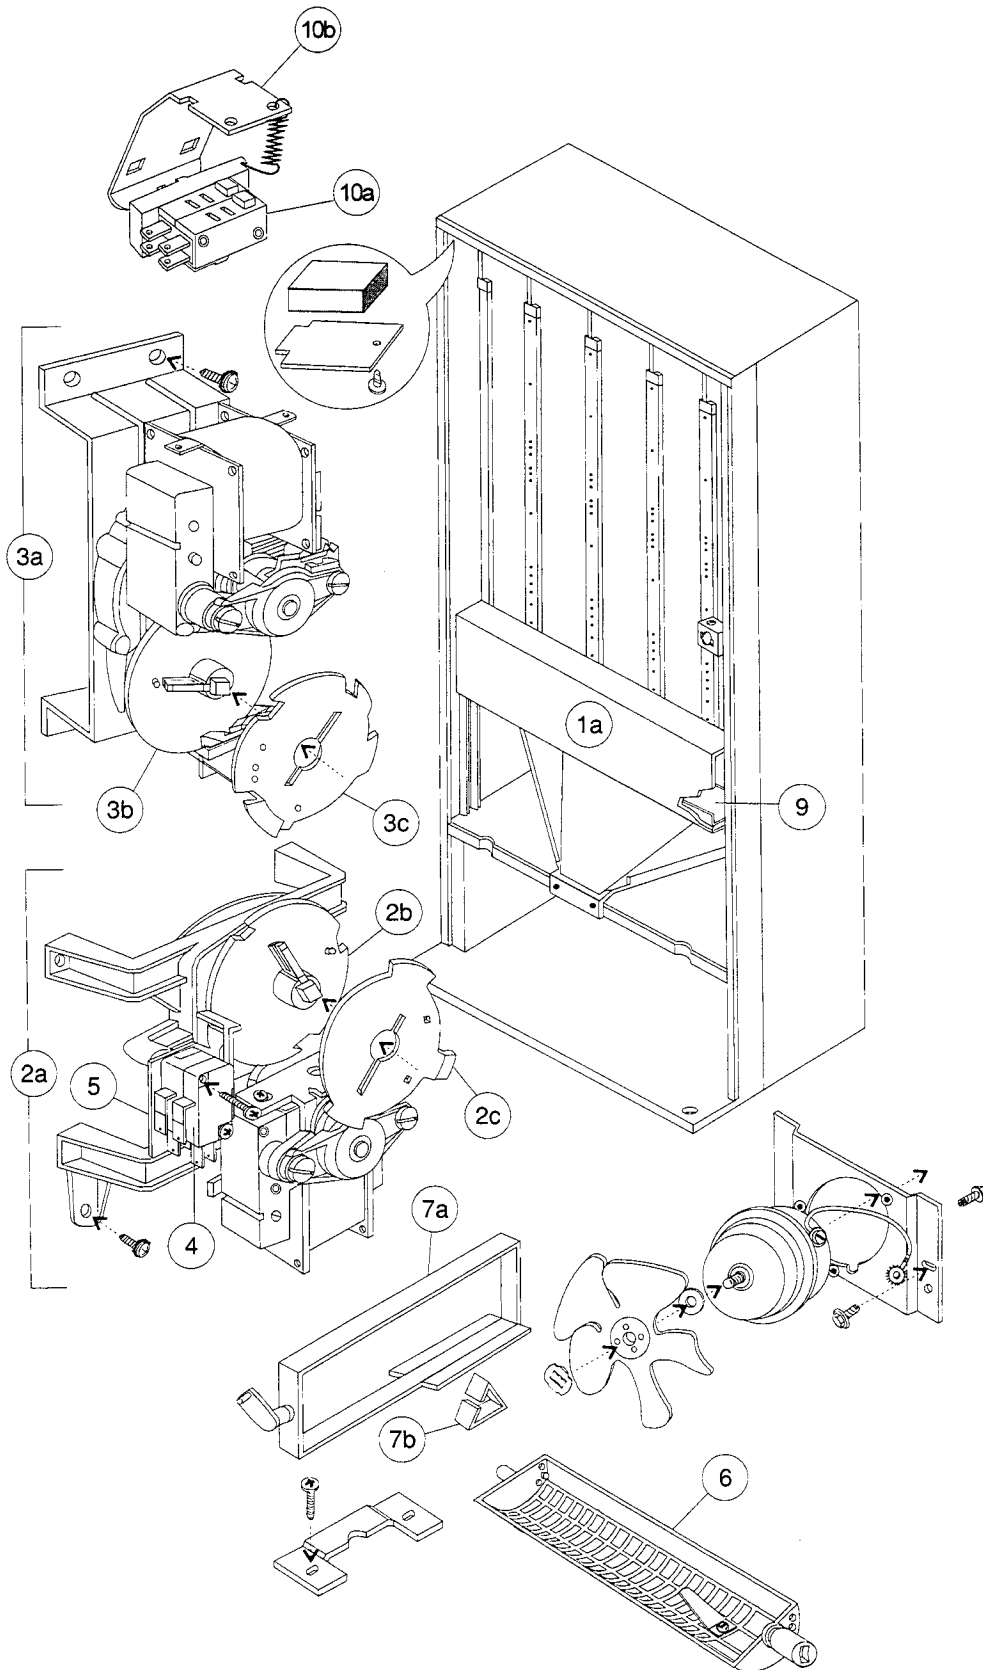

Cabinet & Vend Mechanism

Can Display, Cold Drink FLS, Dr Pepper (D3), Generic Round, 7Up (B7),
Veryfine Circular(0001-3194CO to 0001-6169AS), Veryfine/RC Inverted "L" Circular